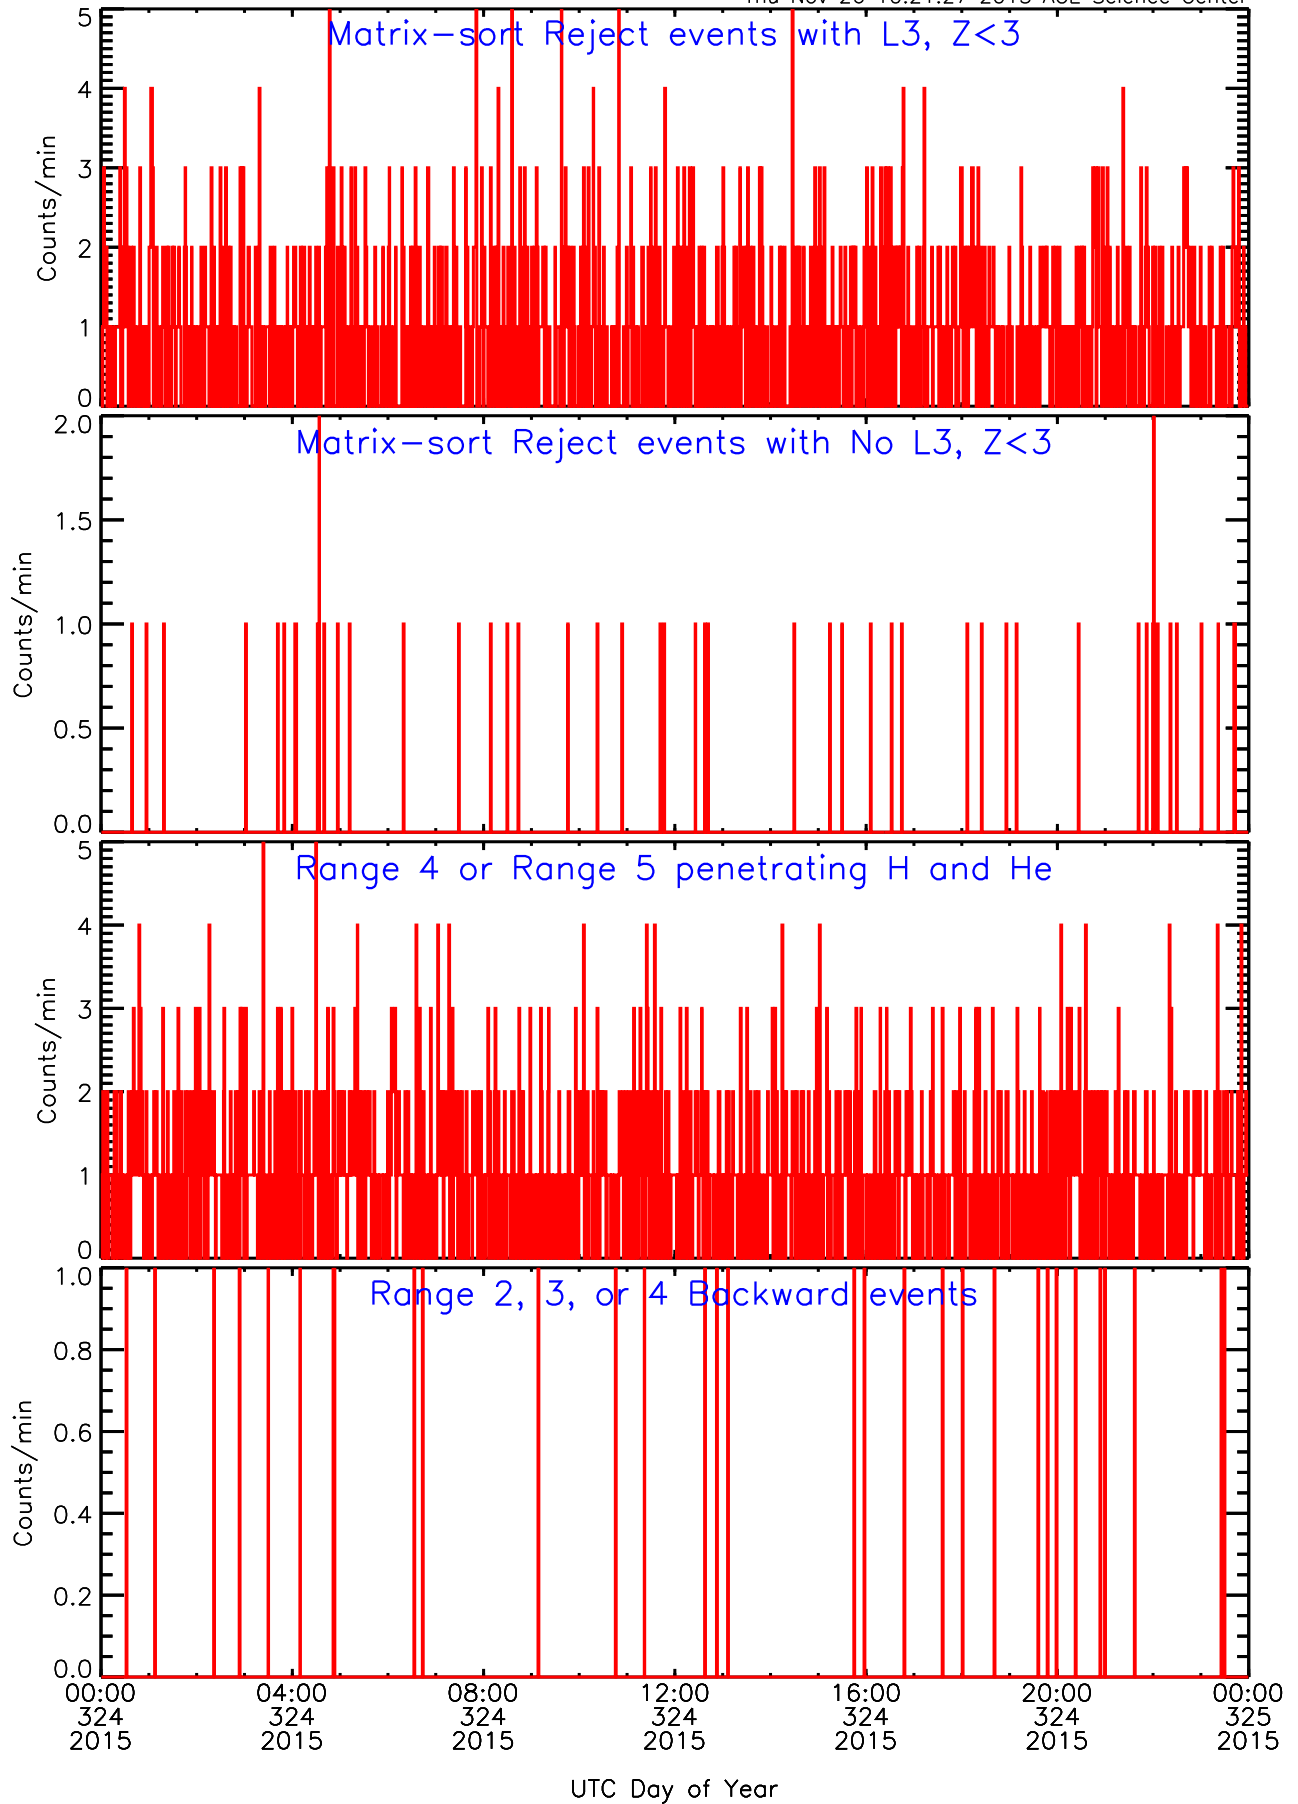

LET ahead Livetime/Trigger Data for 2015-324

Thu Nov 26 10:22:07 2015 ACE Science Center

LET ahead EVPRATES Data for 2015-324

Thu Nov 26 10:20:51 2015 ACE Science Center

LET ahead EVPRATES Data for 2015-324

LET ahead BUFRATES Data for 2015-324

Thu Nov 26 10:21:26 2015 ACE Science Center

LET ahead BUFRATES Data for 2015-324

Thu Nov 26 10:21:26 2015 ACE Science Center

LET ahead BUFRATES Data for 2015-324

Thu Nov 26 10:21:26 2015 ACE Science Center

LET ahead BUFRATES Data for 2015-324

Thu Nov 26 10:21:26 2015 ACE Science Center

LET ahead BUFRATES Data for 2015-324

Thu Nov 26 10:21:27 2015 ACE Science Center

LET ahead BUFRATES Data for 2015-324

Thu Nov 26 10:21:27 2015 ACE Science Center