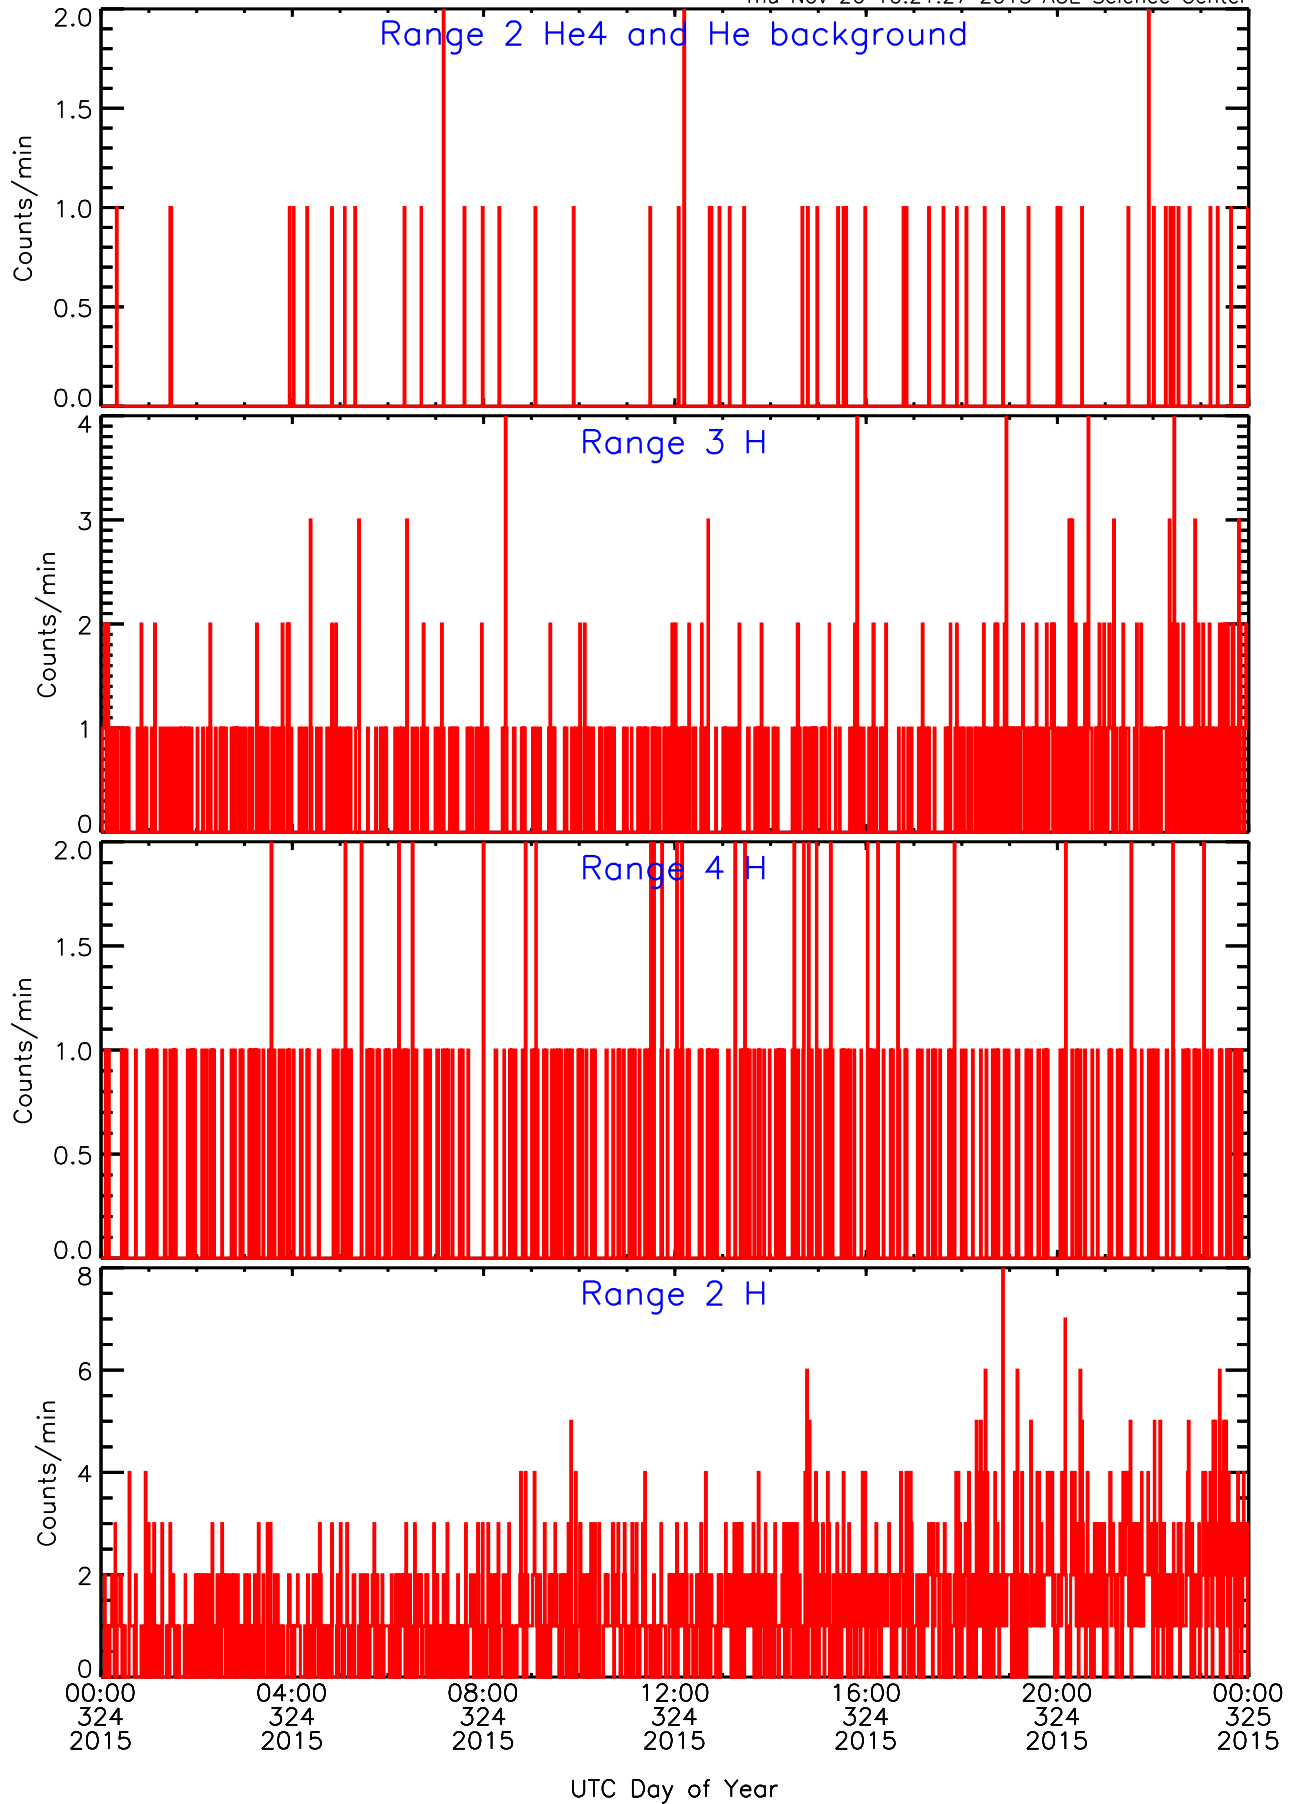

LET ahead Livetime/Trigger Data for 2015-324

Thu Nov 26 10:22:07 2015 ACE Science Center

LET ahead EVPRATES Data for 2015-324

Thu Nov 26 10:20:51 2015 ACE Science Center

LET ahead EVPRATES Data for 2015-324

LET ahead BUFRATES Data for 2015-324

Thu Nov 26 10:21:26 2015 ACE Science Center

LET ahead BUFRATES Data for 2015-324

Thu Nov 26 10:21:26 2015 ACE Science Center

LET ahead BUFRATES Data for 2015-324

Thu Nov 26 10:21:26 2015 ACE Science Center

LET ahead BUFRATES Data for 2015-324

Thu Nov 26 10:21:26 2015 ACE Science Center

LET ahead BUFRATES Data for 2015-324

Thu Nov 26 10:21:27 2015 ACE Science Center

LET ahead BUFRATES Data for 2015-324

Thu Nov 26 10:21:27 2015 ACE Science Center