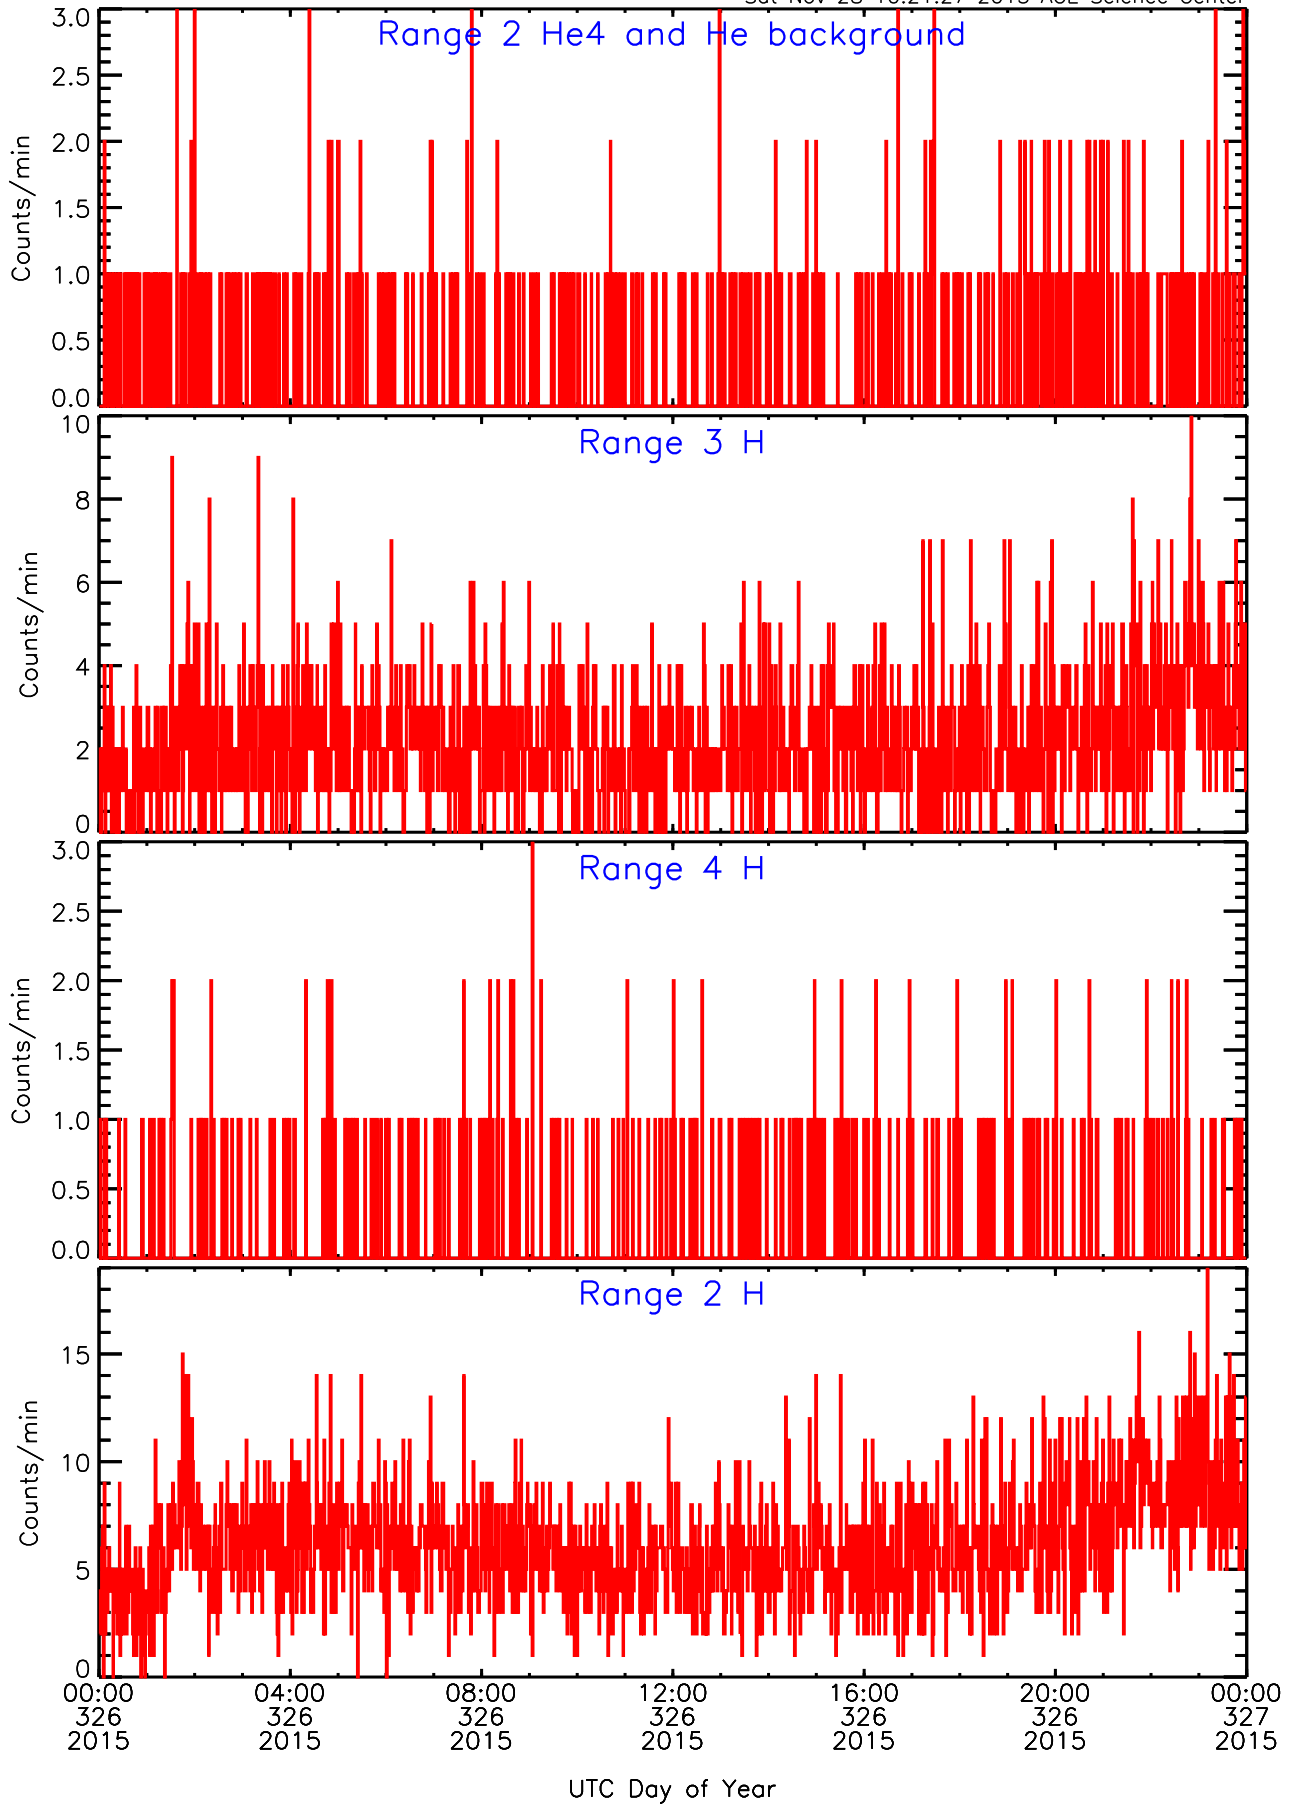

LET ahead Livetime/Trigger Data for 2015-326

Sat Nov 28 10:22:07 2015 ACE Science Center

LET ahead EVPRATES Data for 2015-326

Sat Nov 28 10:20:53 2015 ACE Science Center

LET ahead EVPRATES Data for 2015-326

LET ahead BUFRATES Data for 2015-326

Sat Nov 28 10:21:26 2015 ACE Science Center

LET ahead BUFRATES Data for 2015-326

Sat Nov 28 10:21:26 2015 ACE Science Center

LET ahead BUFRATES Data for 2015-326

Sat Nov 28 10:21:26 2015 ACE Science Center

LET ahead BUFRATES Data for 2015-326

Sat Nov 28 10:21:26 2015 ACE Science Center

LET ahead BUFRATES Data for 2015-326

Sat Nov 28 10:21:27 2015 ACE Science Center

LET ahead BUFRATES Data for 2015-326

Sat Nov 28 10:21:27 2015 ACE Science Center