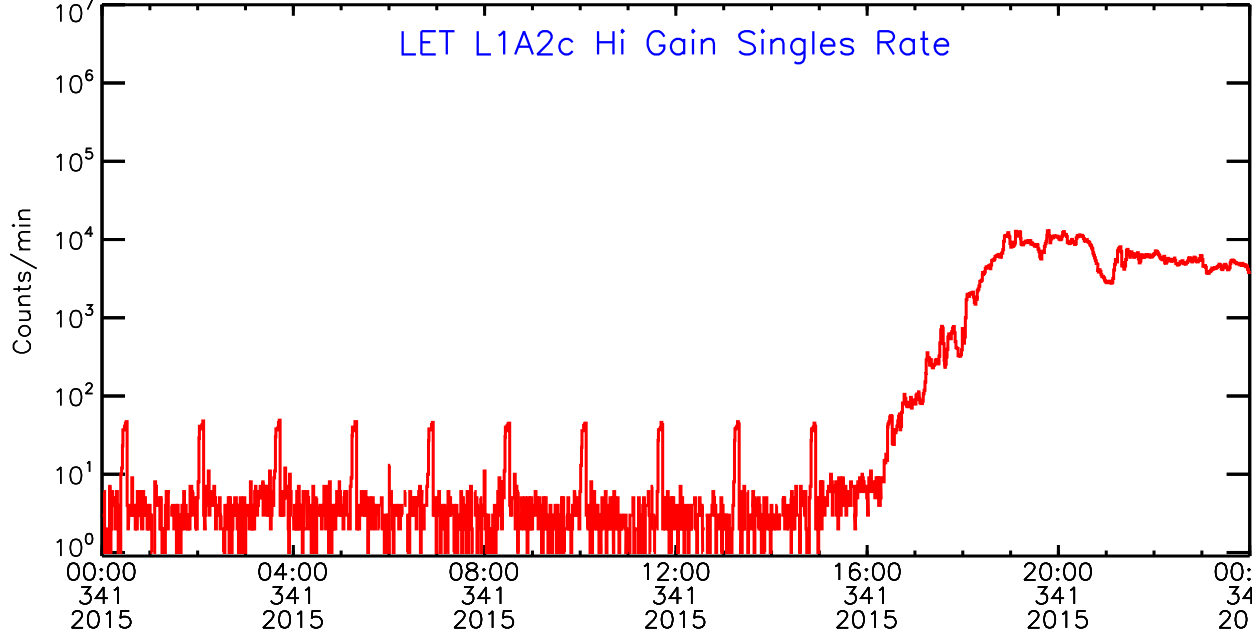

LET ahead Hi-Gain SINGLES RATES Data for 2015-341

Sun Dec 13 10:23:05 2015 ACE Science Center

UTC Day of Year