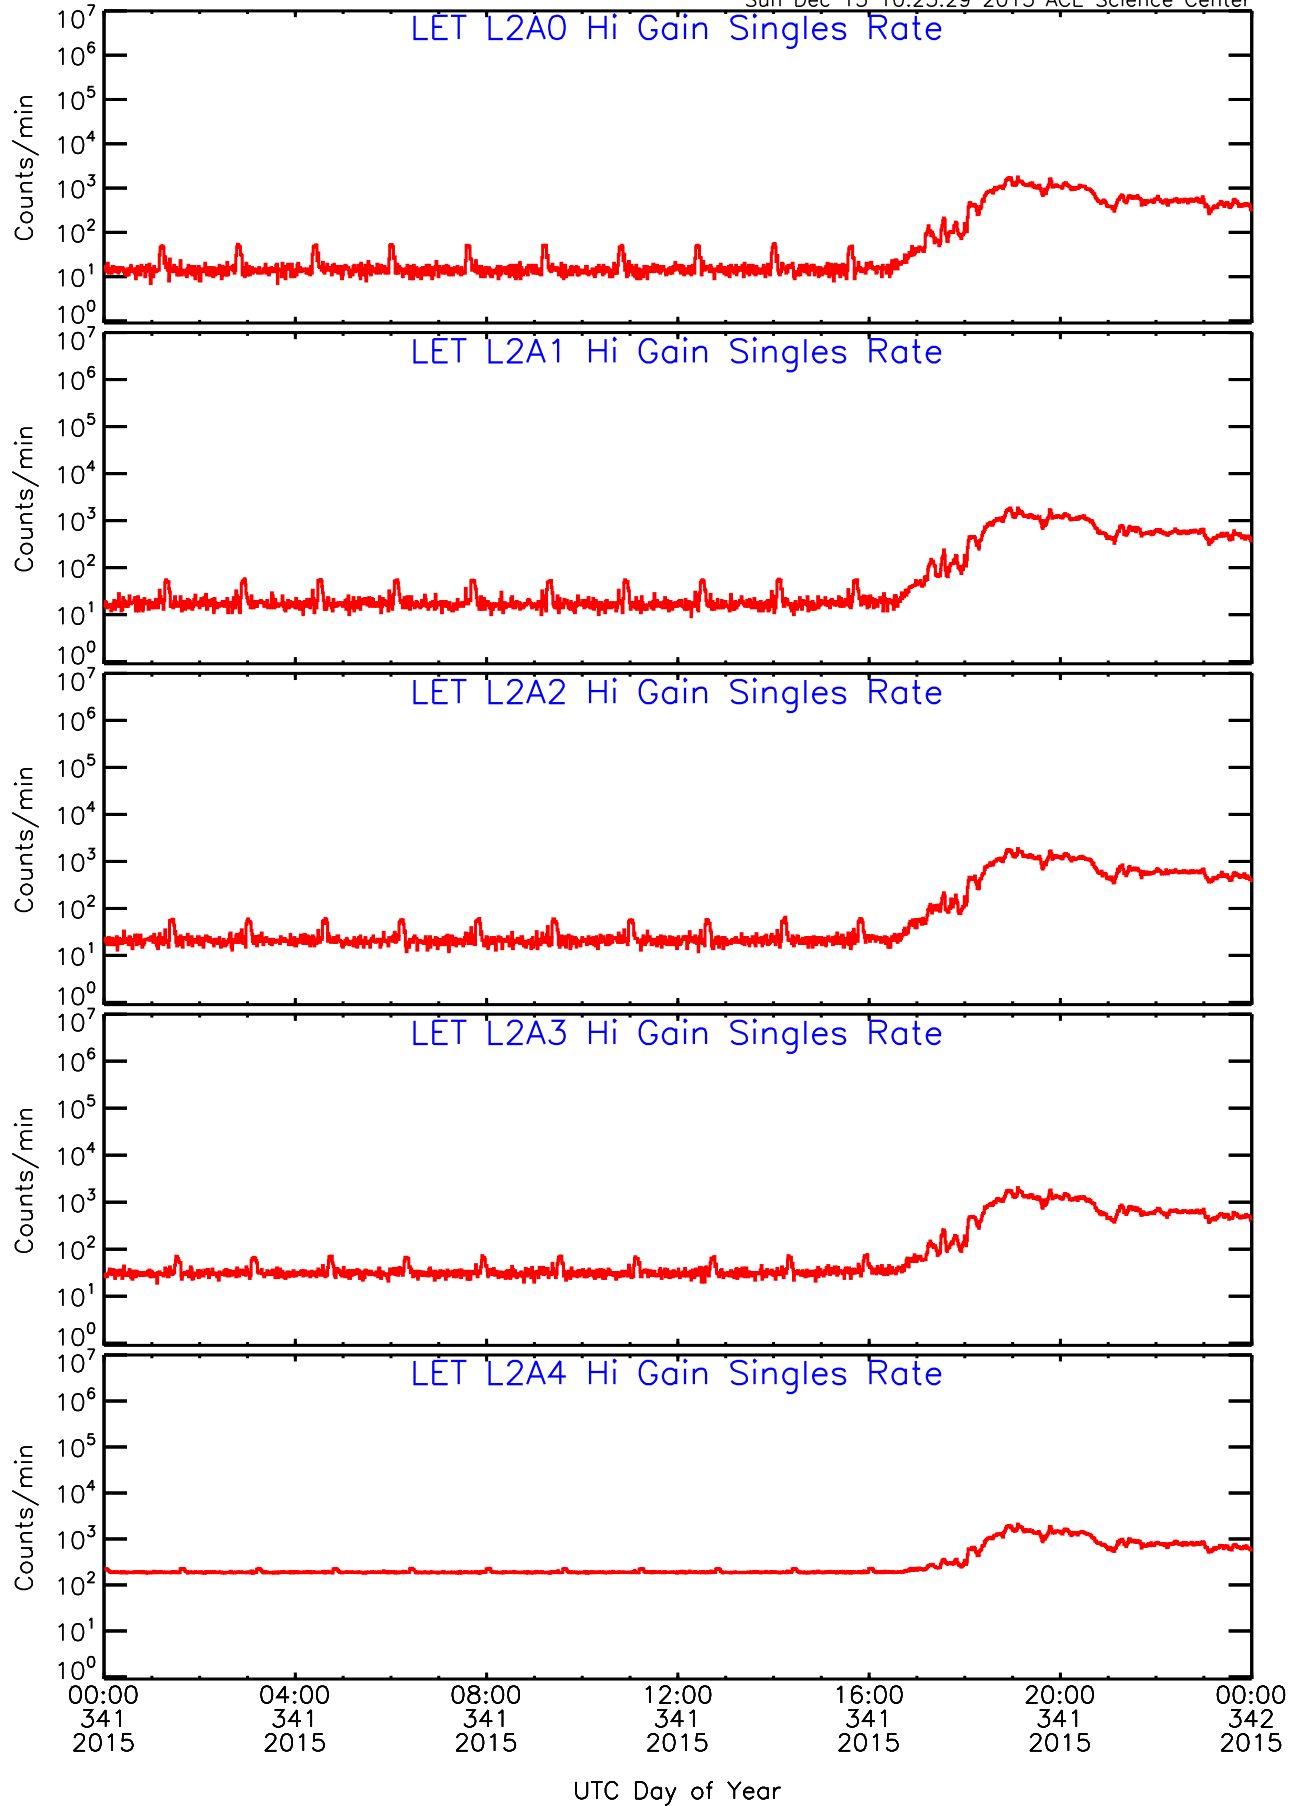

LET ahead Hi-Gain SINGLES RATES Data for 2015-341

Sun Dec 13 10:23:29 2015 ACE Science Center