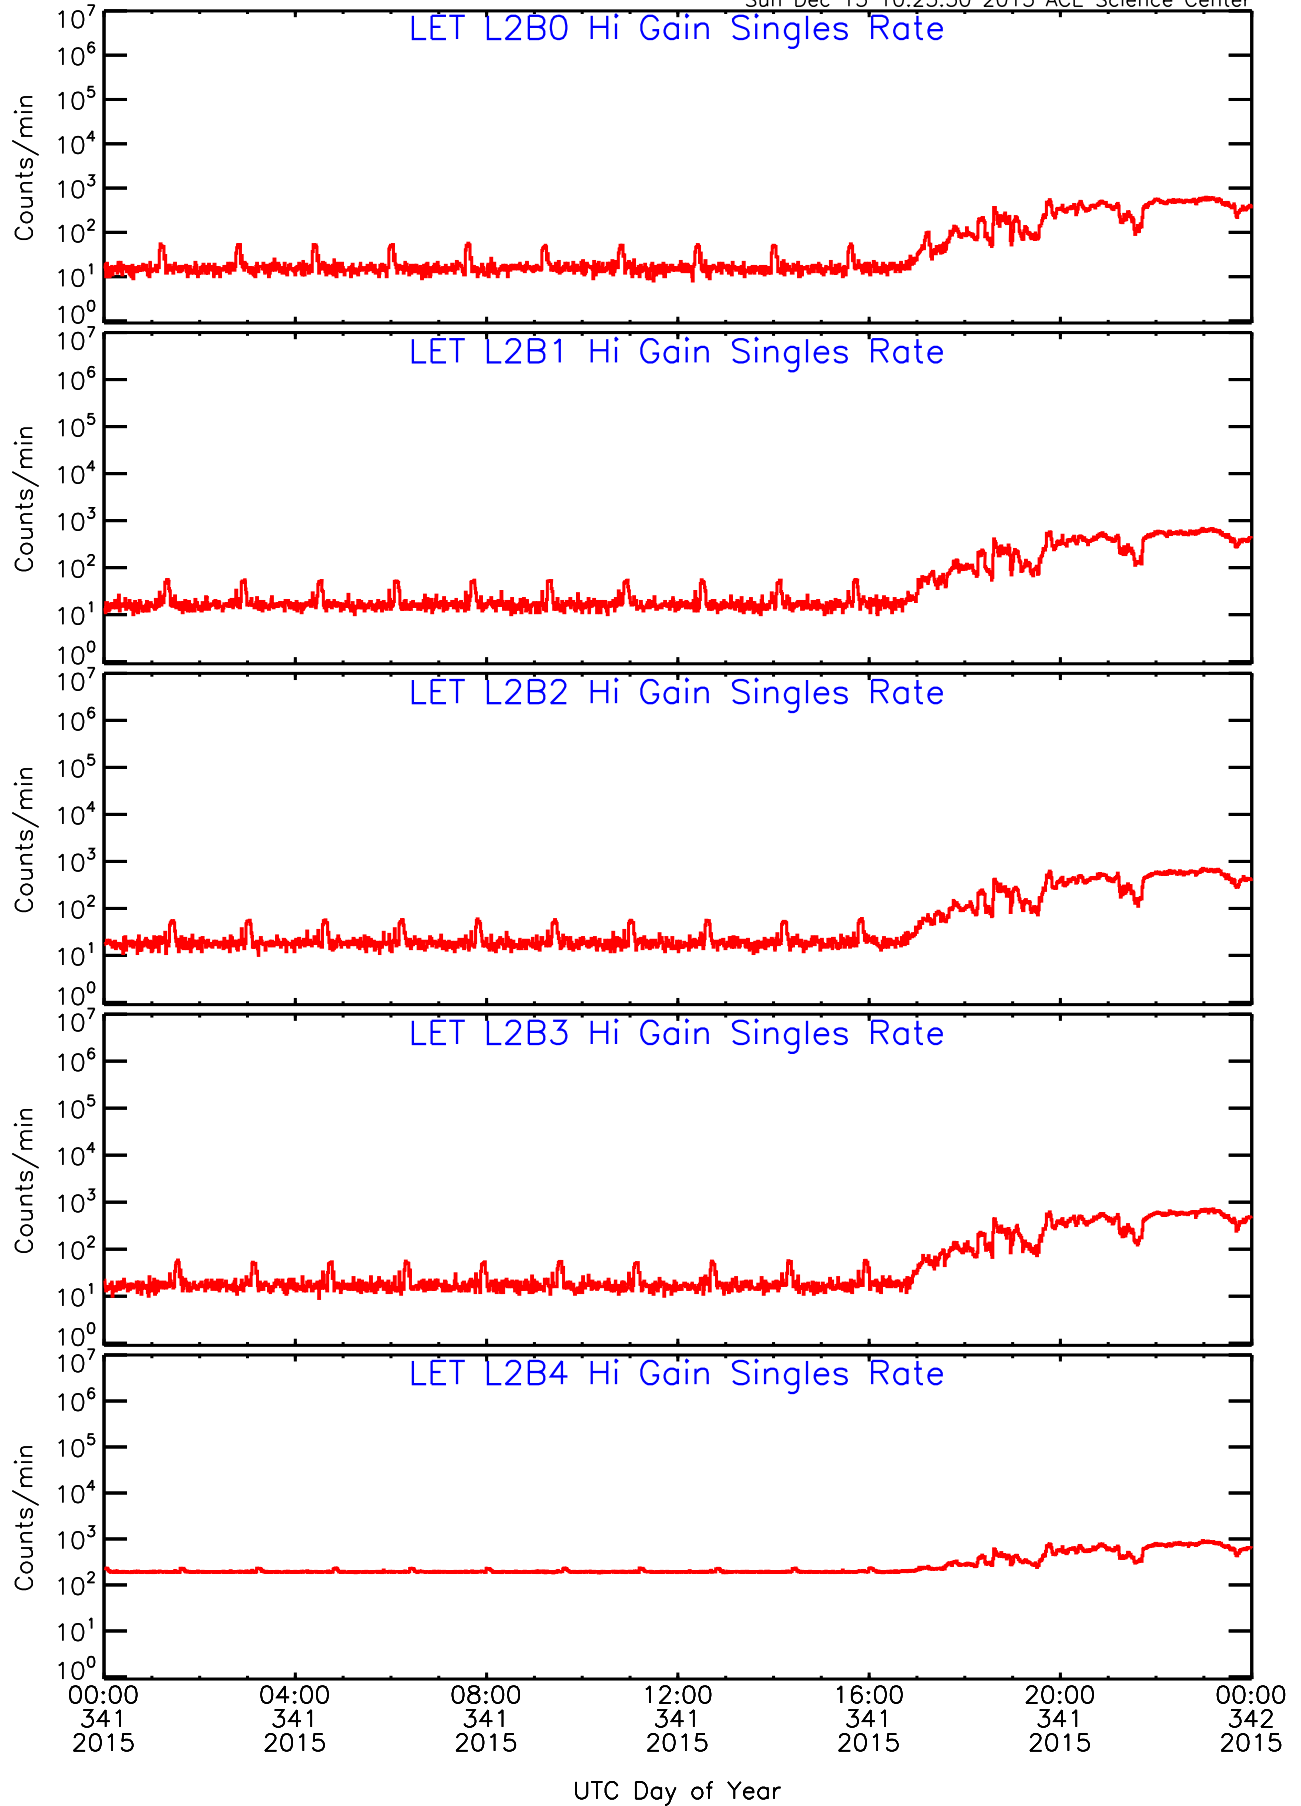

Sun Dec 13 10:23:29 2015 ACE Science Center

LET ahead Hi-Gain SINGLES RATES Data for 2015-341

Sun Dec 13 10:23:29 2015 ACE Science Center

LET ahead Hi-Gain SINGLES RATES Data for 2015-341

Sun Dec 13 10:23:30 2015 ACE Science Center