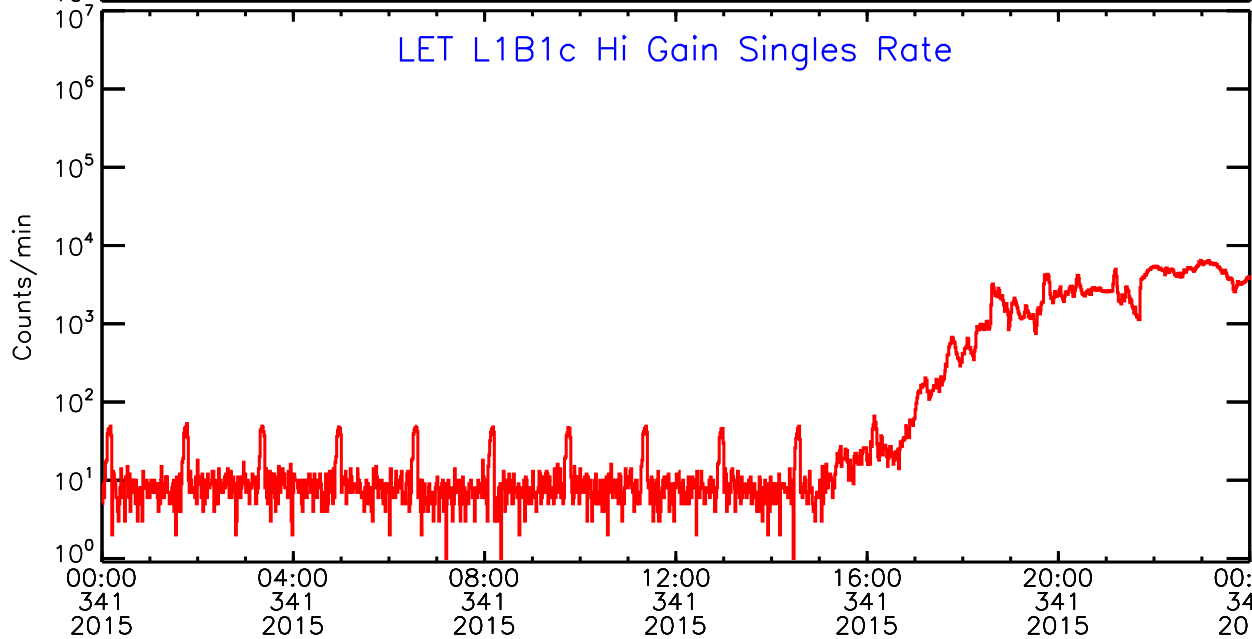

LET ahead Hi-Gain SINGLES RATES Data for 2015-341

Sun Dec 13 10:23:05 2015 ACE Science Center

UTC Day of Year