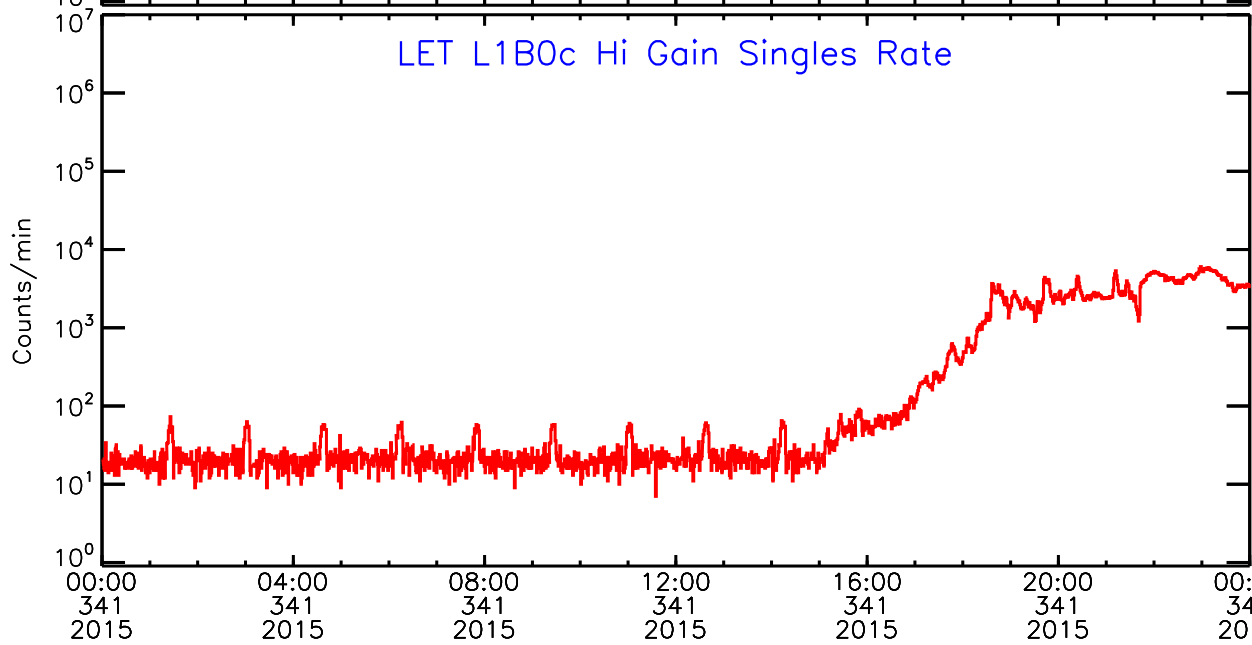

LET ahead Hi-Gain SINGLES RATES Data for 2015-341

Sun Dec 13 10:23:05 2015 ACE Science Center

UTC Day of Year