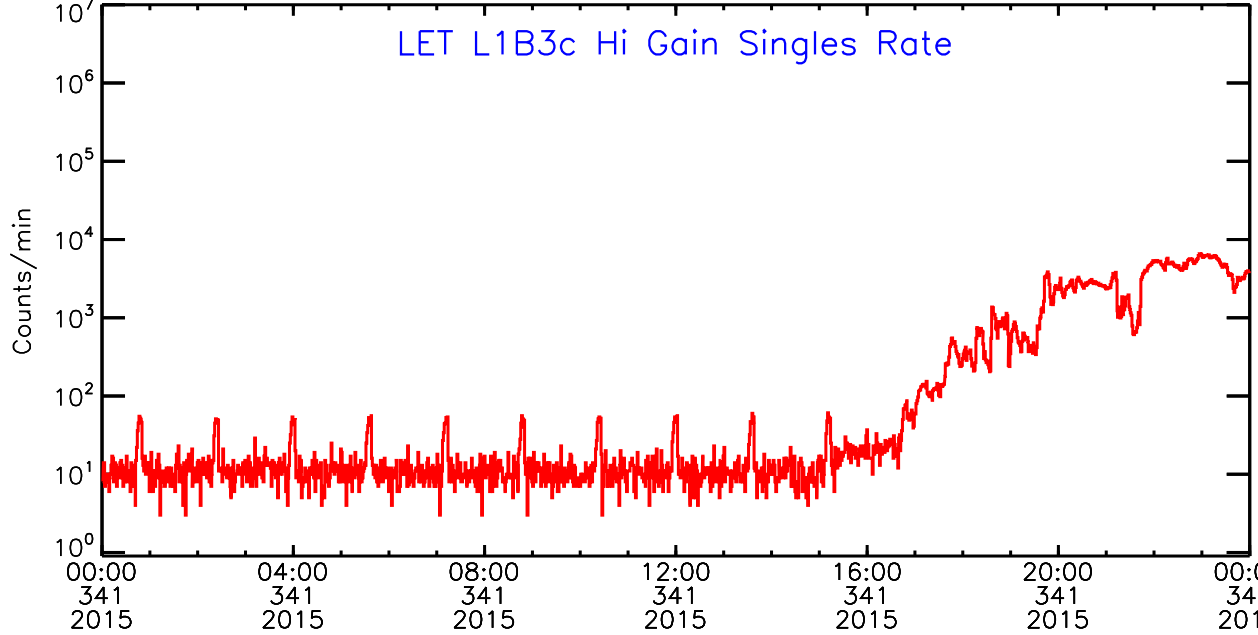

LET ahead Hi-Gain SINGLES RATES Data for 2015-341

Sun Dec 13 10:23:06 2015 ACE Science Center

UTC Day of Year