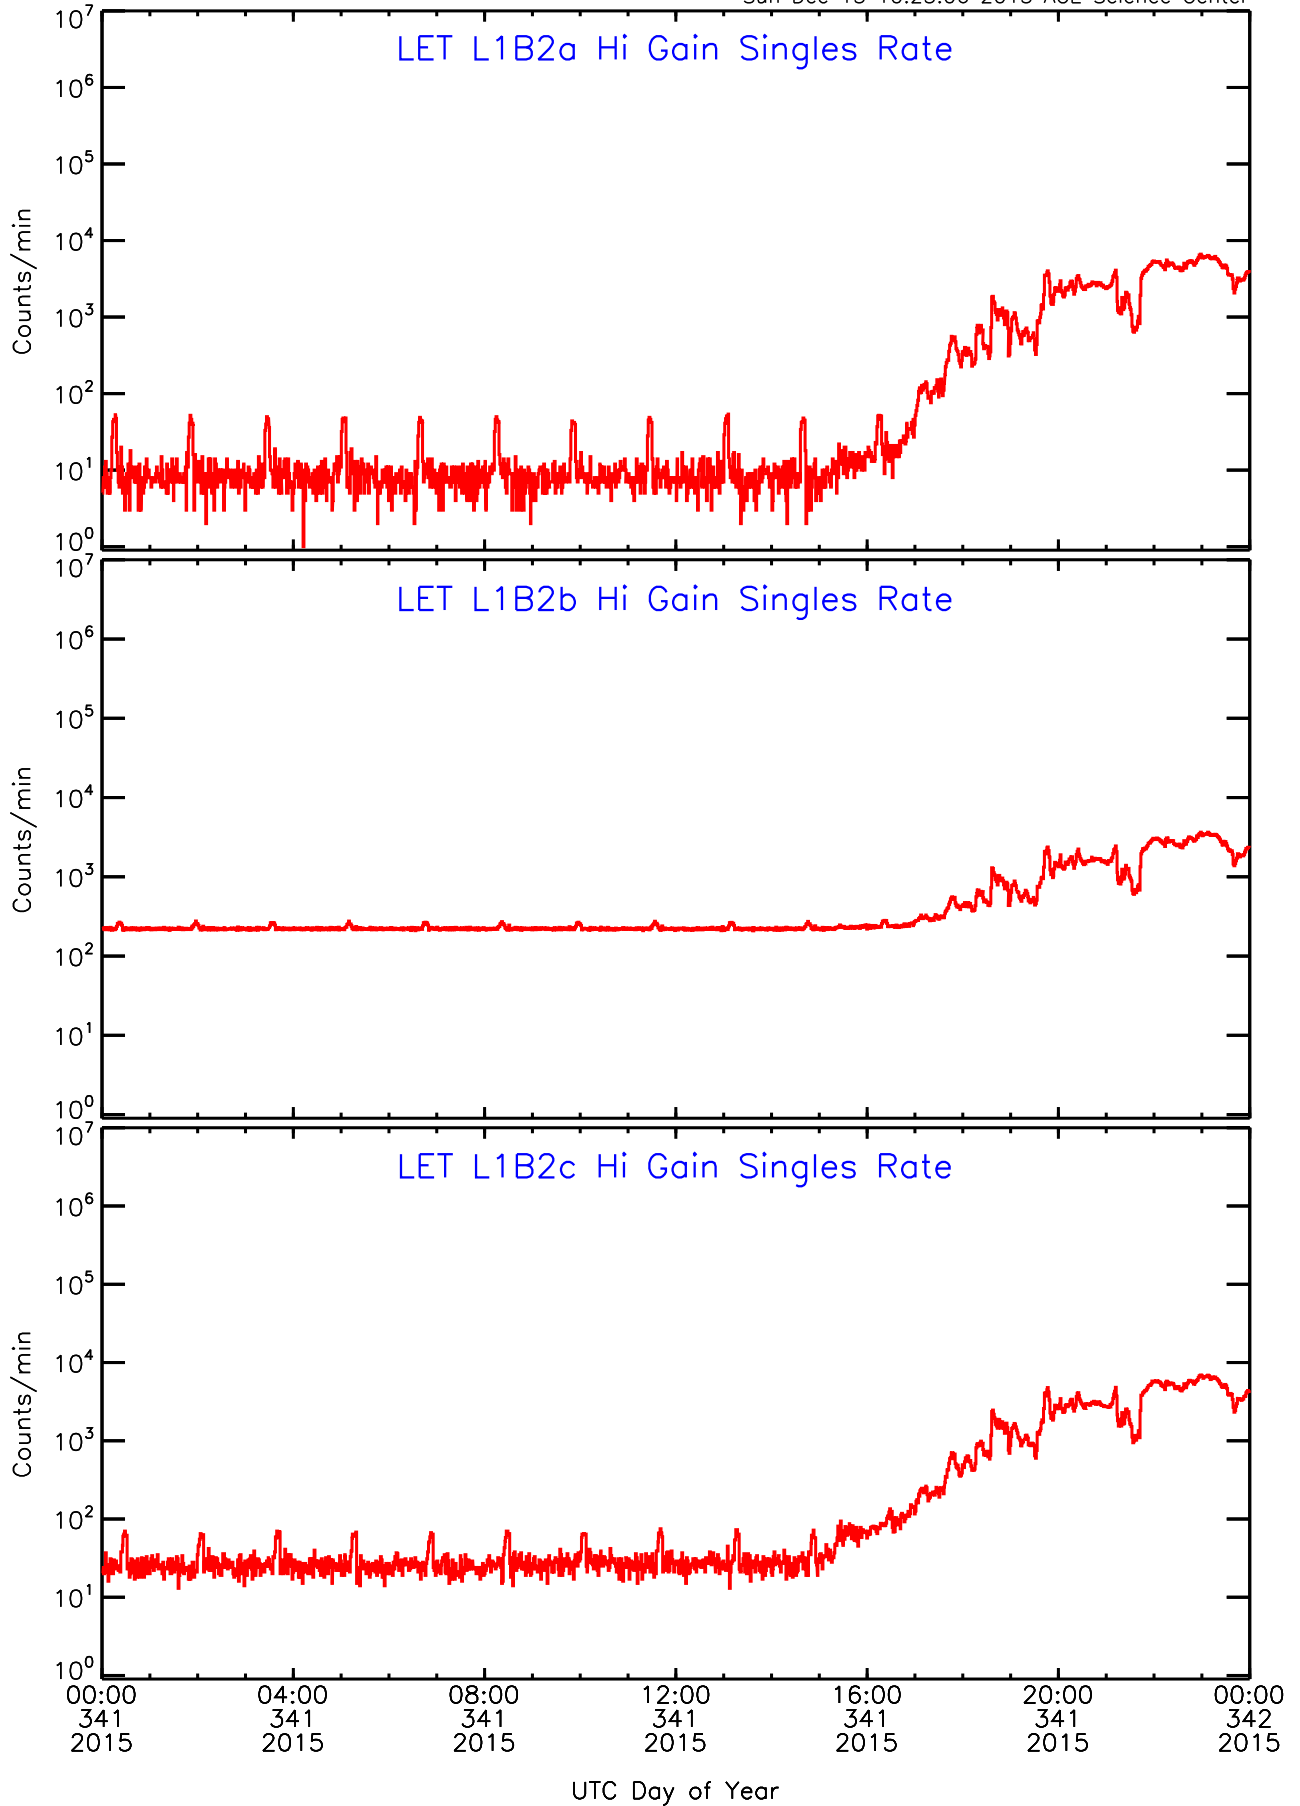

UTC Day of Year

LET ahead Hi-Gain SINGLES RATES Data for 2015-341

Sun Dec 13 10:23:05 2015 ACE Science Center

UTC Day of Year

LET ahead Hi-Gain SINGLES RATES Data for 2015-341

Sun Dec 13 10:23:06 2015 ACE Science Center