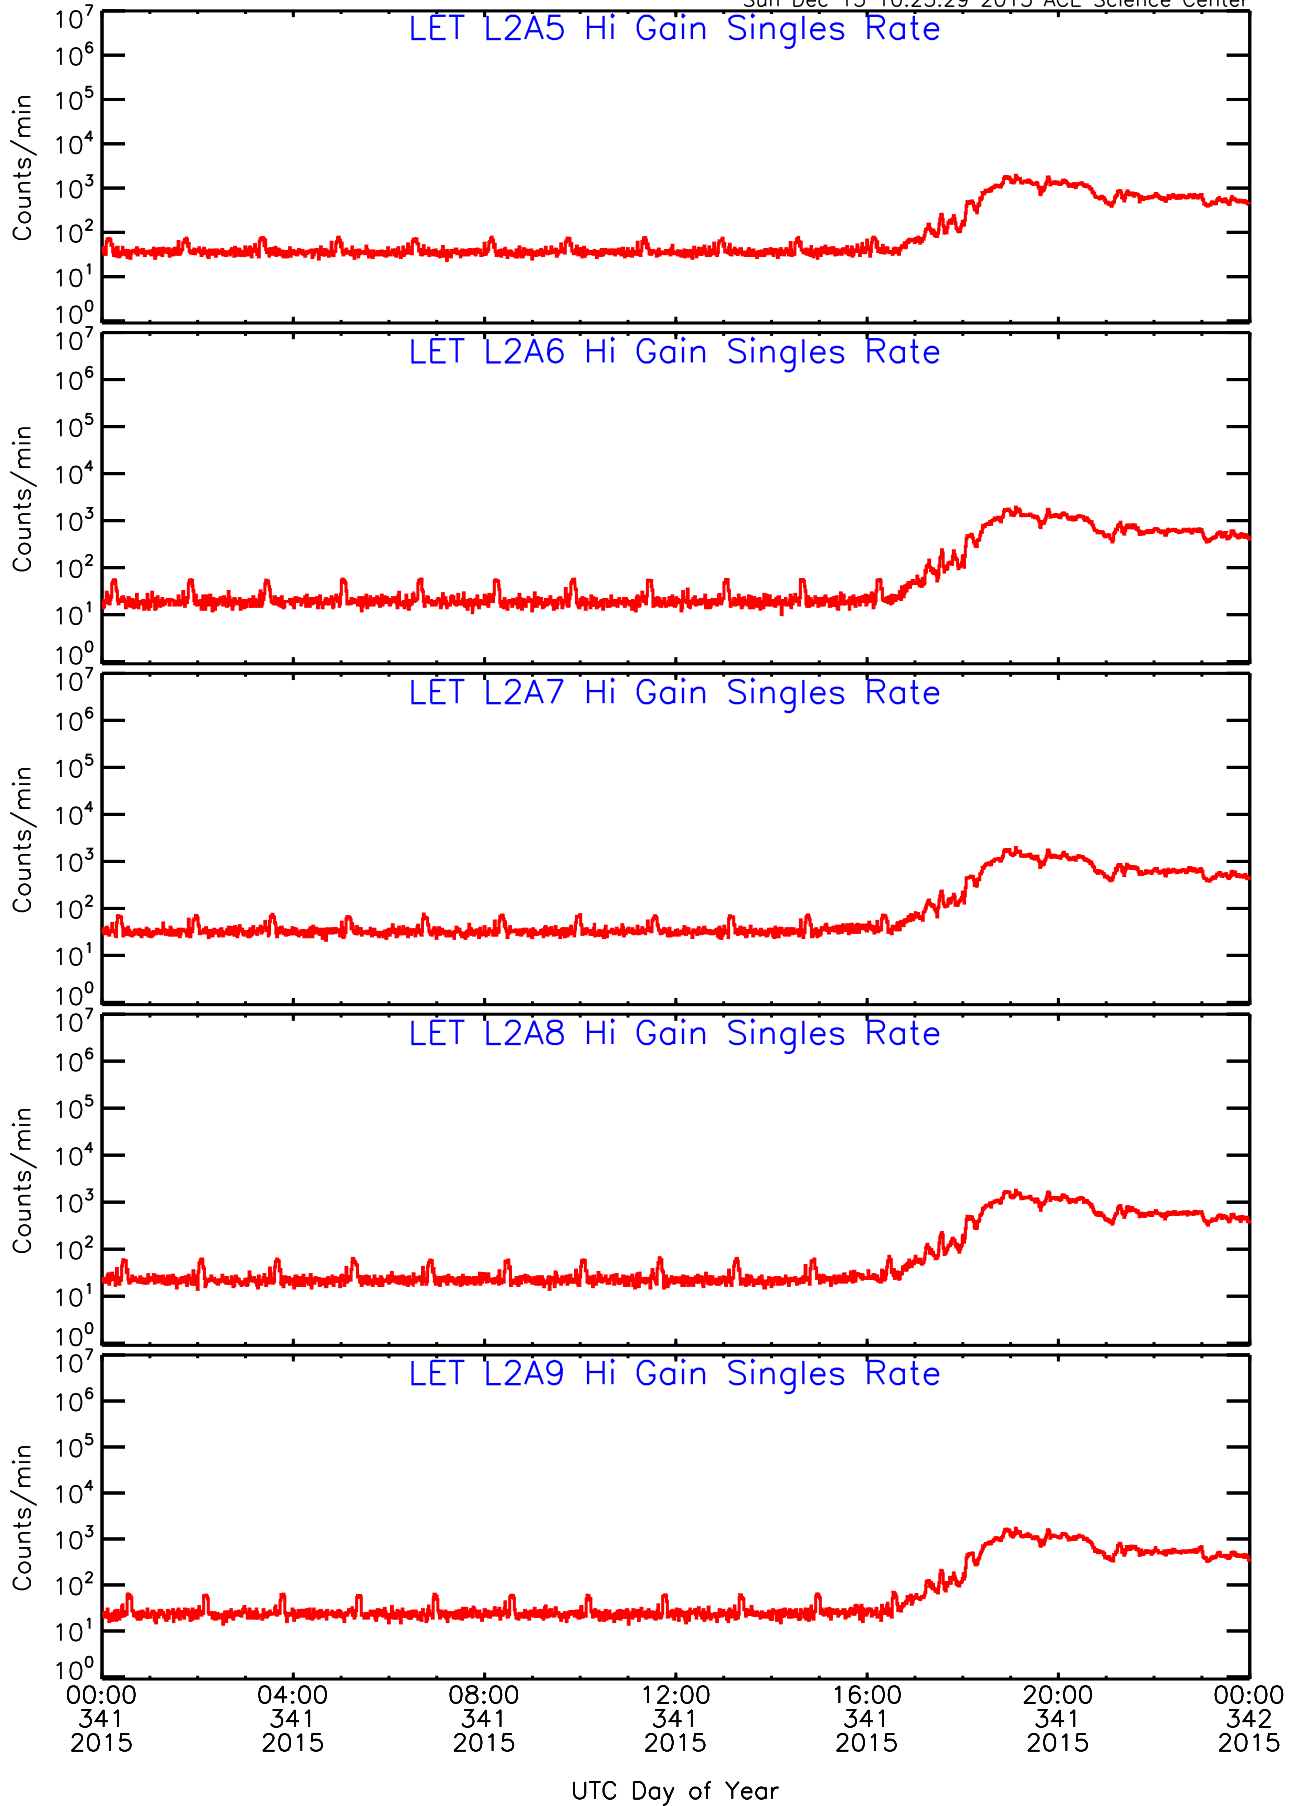

LET ahead Hi-Gain SINGLES RATES Data for 2015-341

Sun Dec 13 10:23:29 2015 ACE Science Center