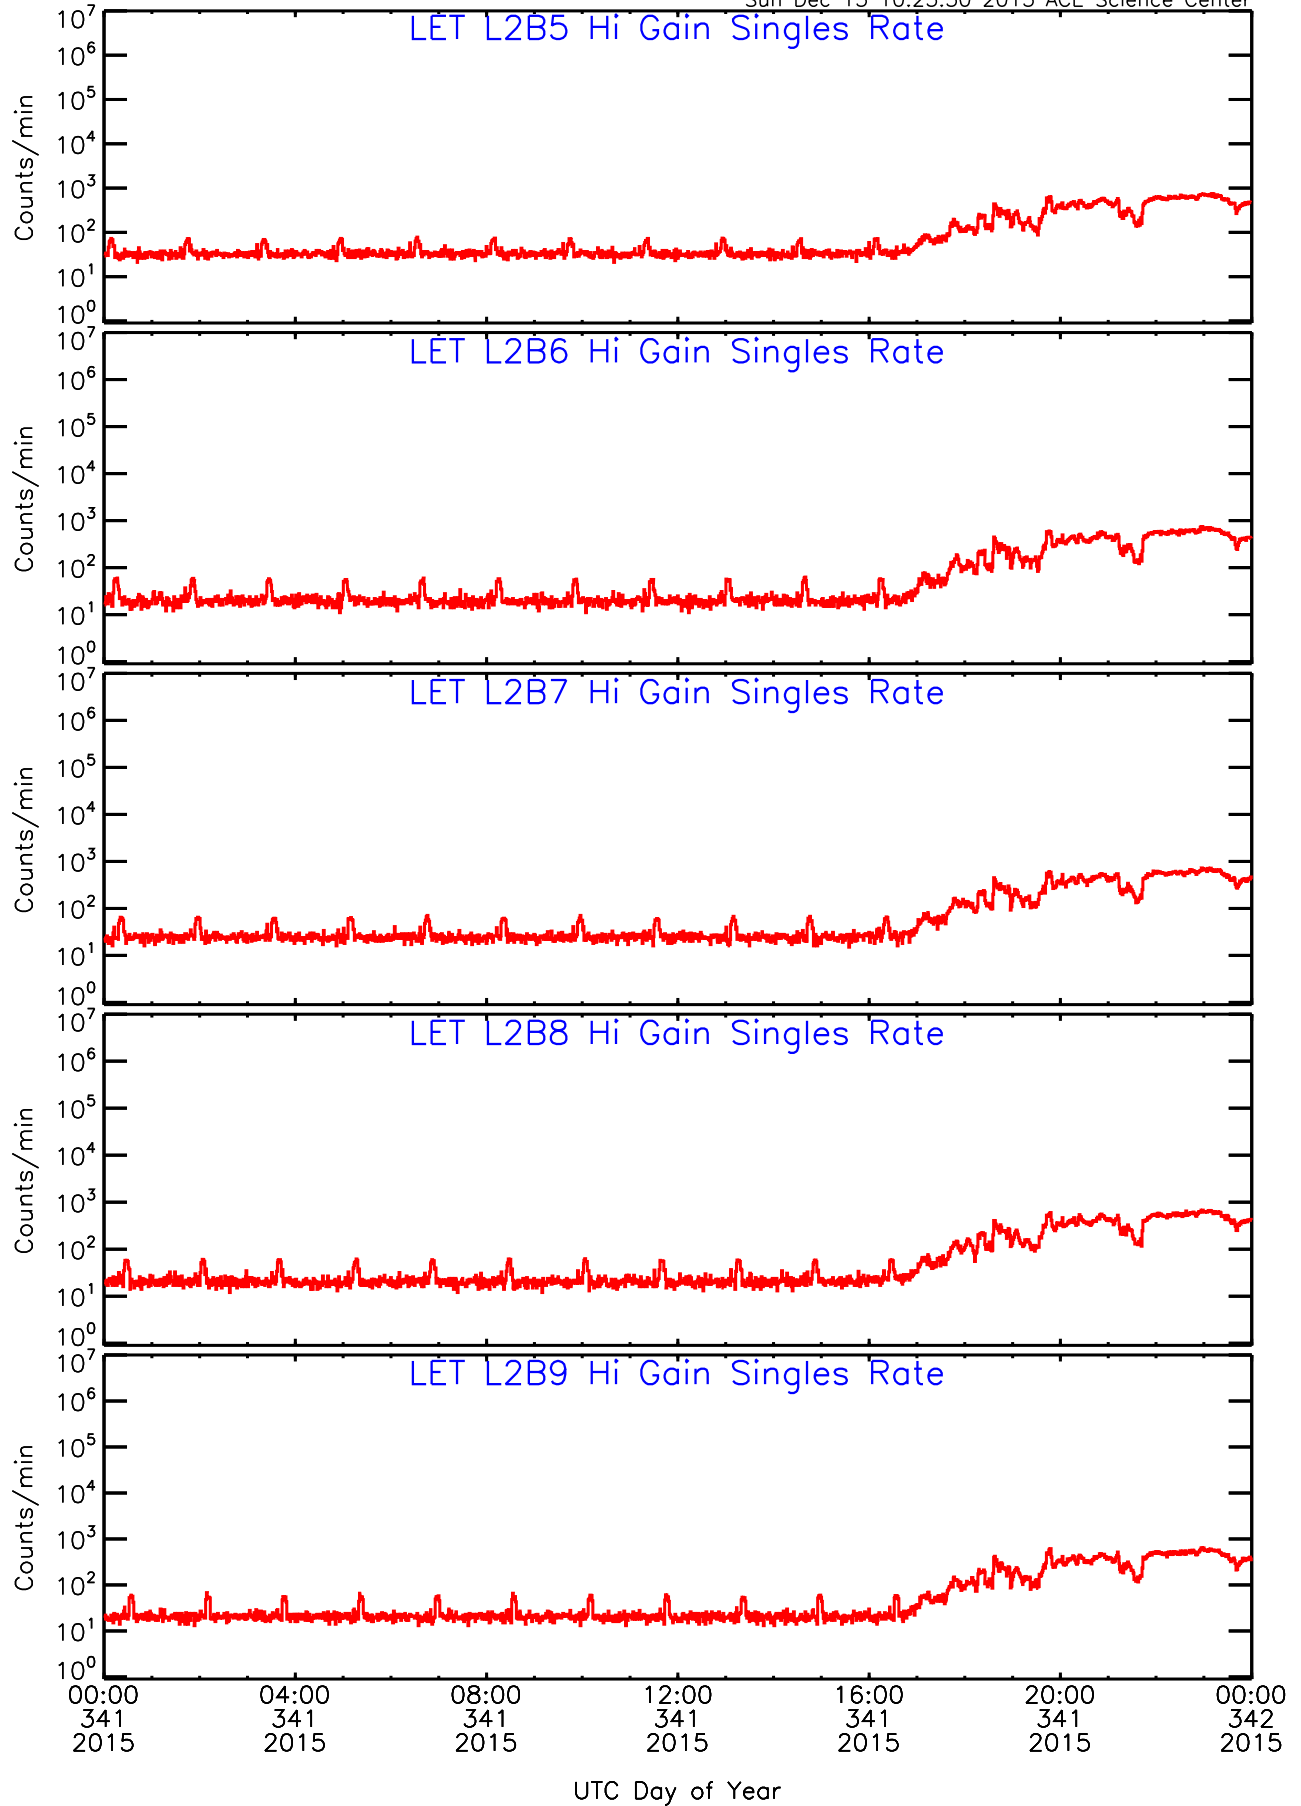

LET ahead Hi-Gain SINGLES RATES Data for 2015-341

Sun Dec 13 10:23:30 2015 ACE Science Center