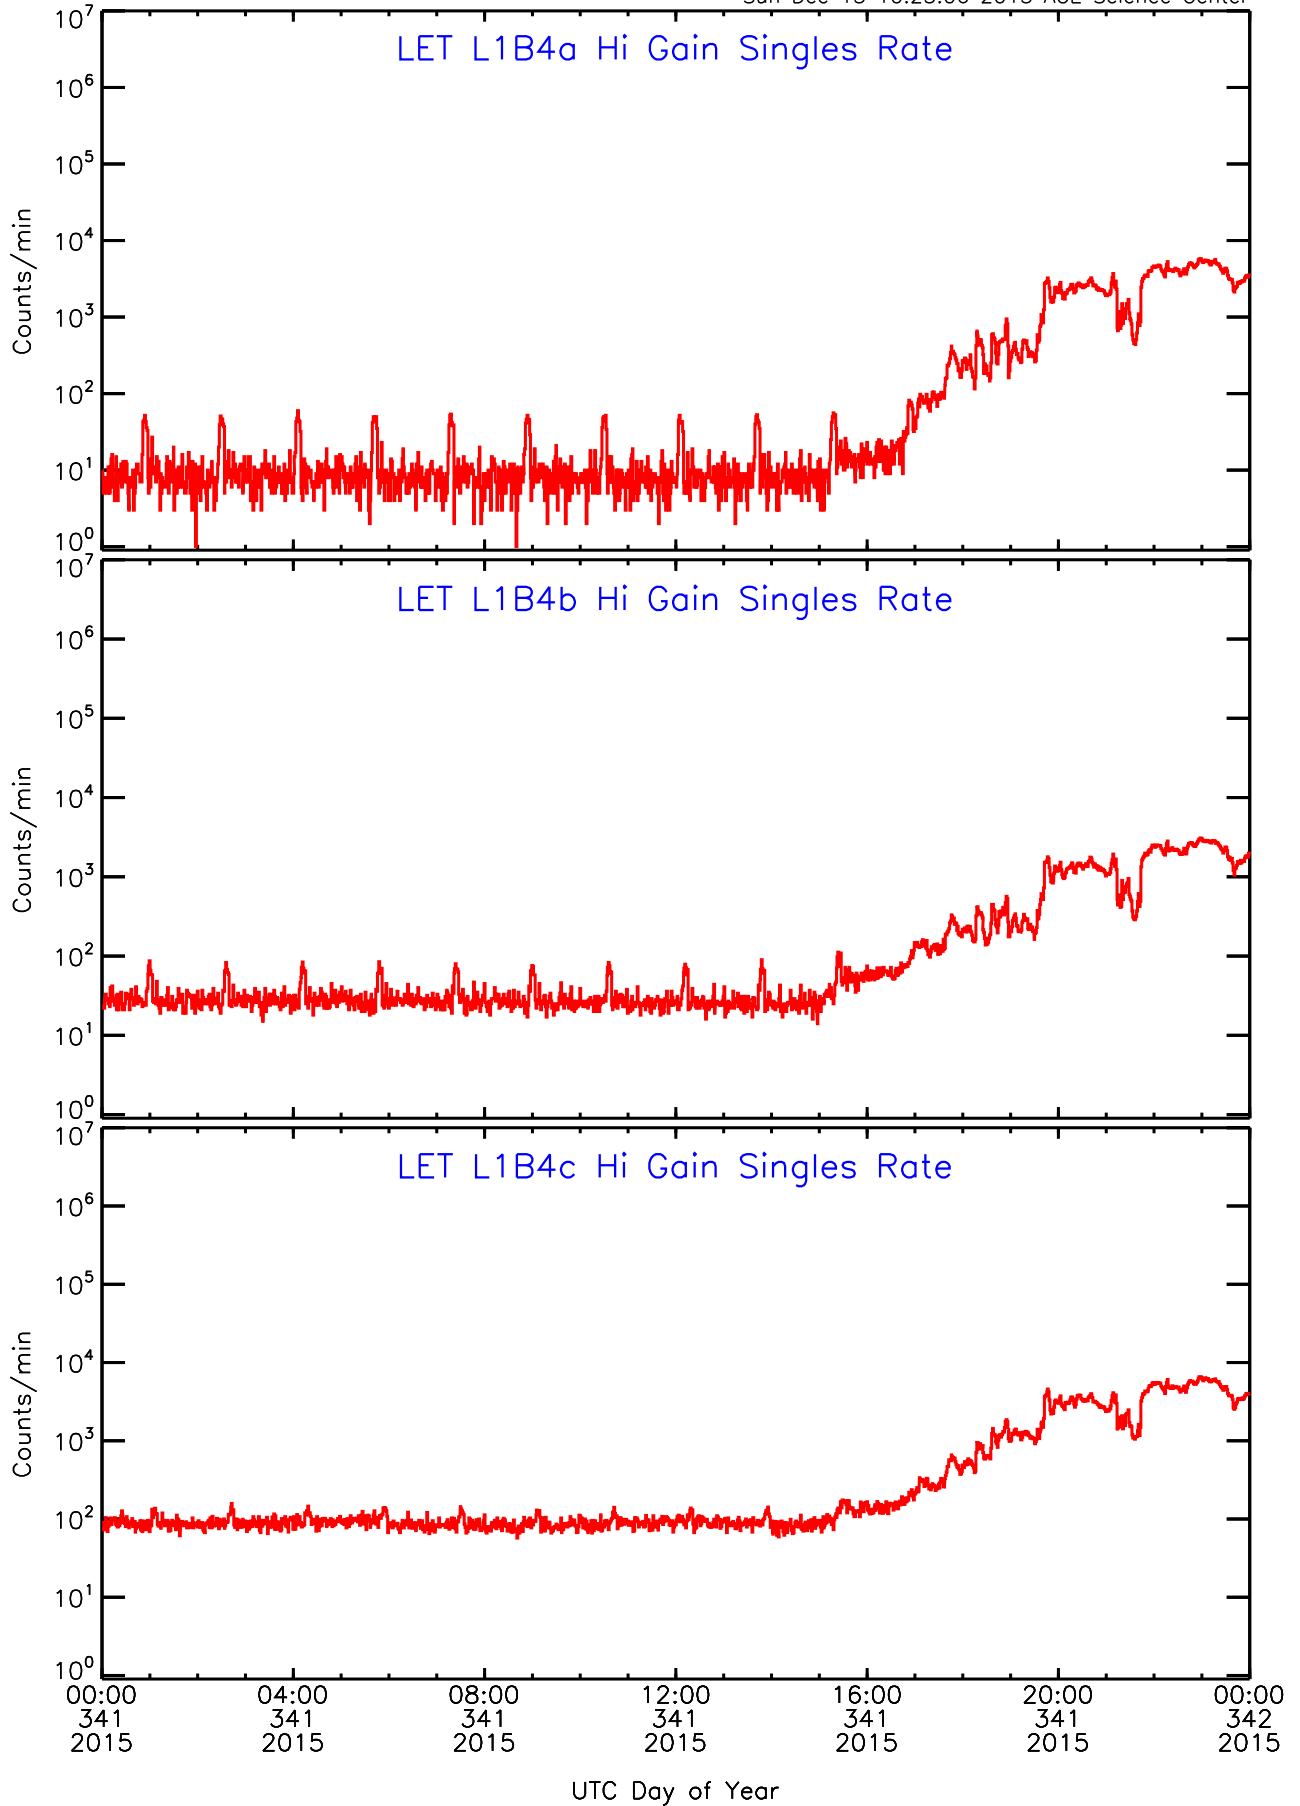

LET ahead Hi-Gain SINGLES RATES Data for 2015-341

Sun Dec 13 10:23:06 2015 ACE Science Center

UTC Day of Year

LET ahead Hi-Gain SINGLES RATES Data for 2015-341

Sun Dec 13 10:23:06 2015 ACE Science Center

LET ahead Hi-Gain SINGLES RATES Data for 2015-341