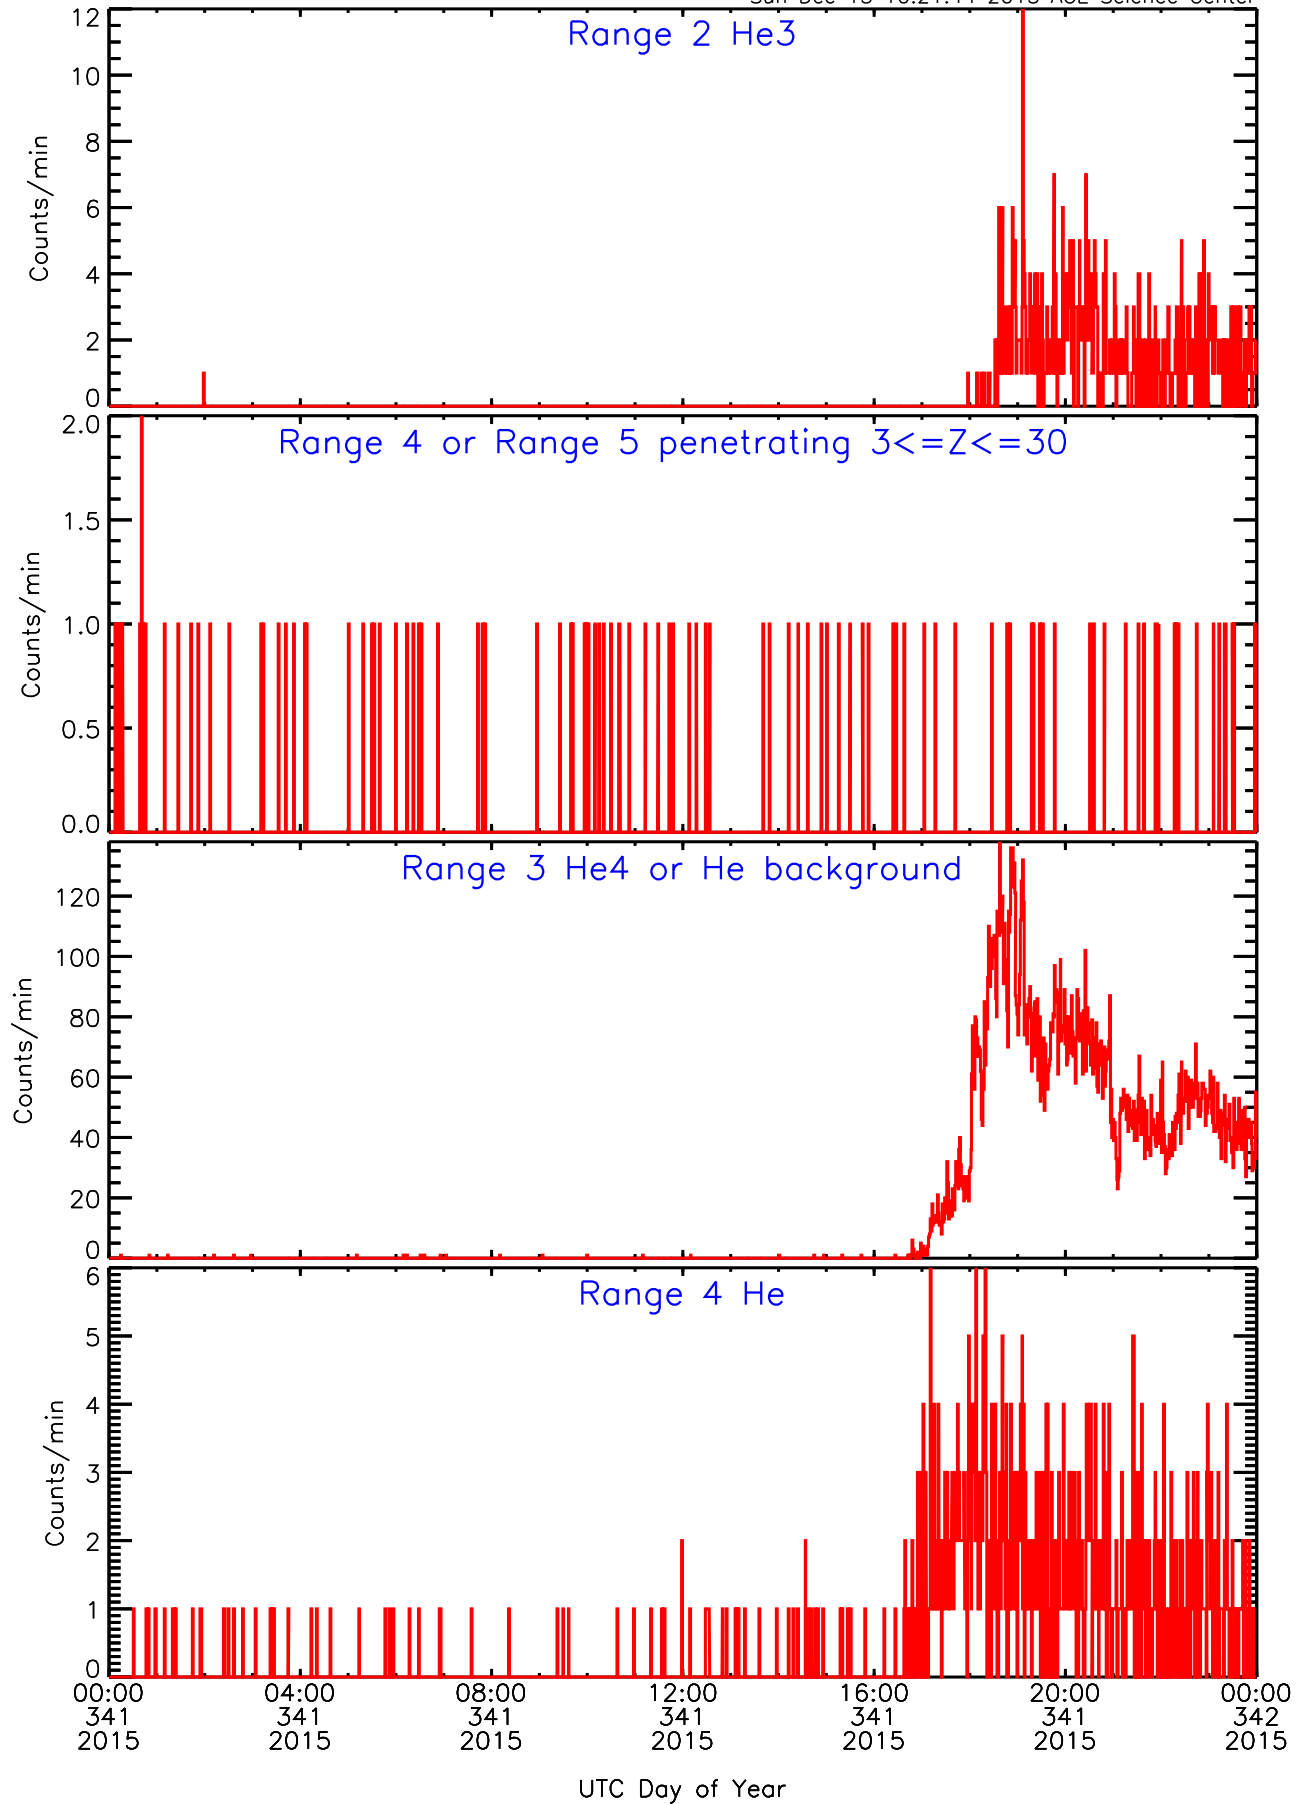

LET ahead BUFRATES Data for 2015-341

Sun Dec 13 10:21:44 2015 ACE Science Center