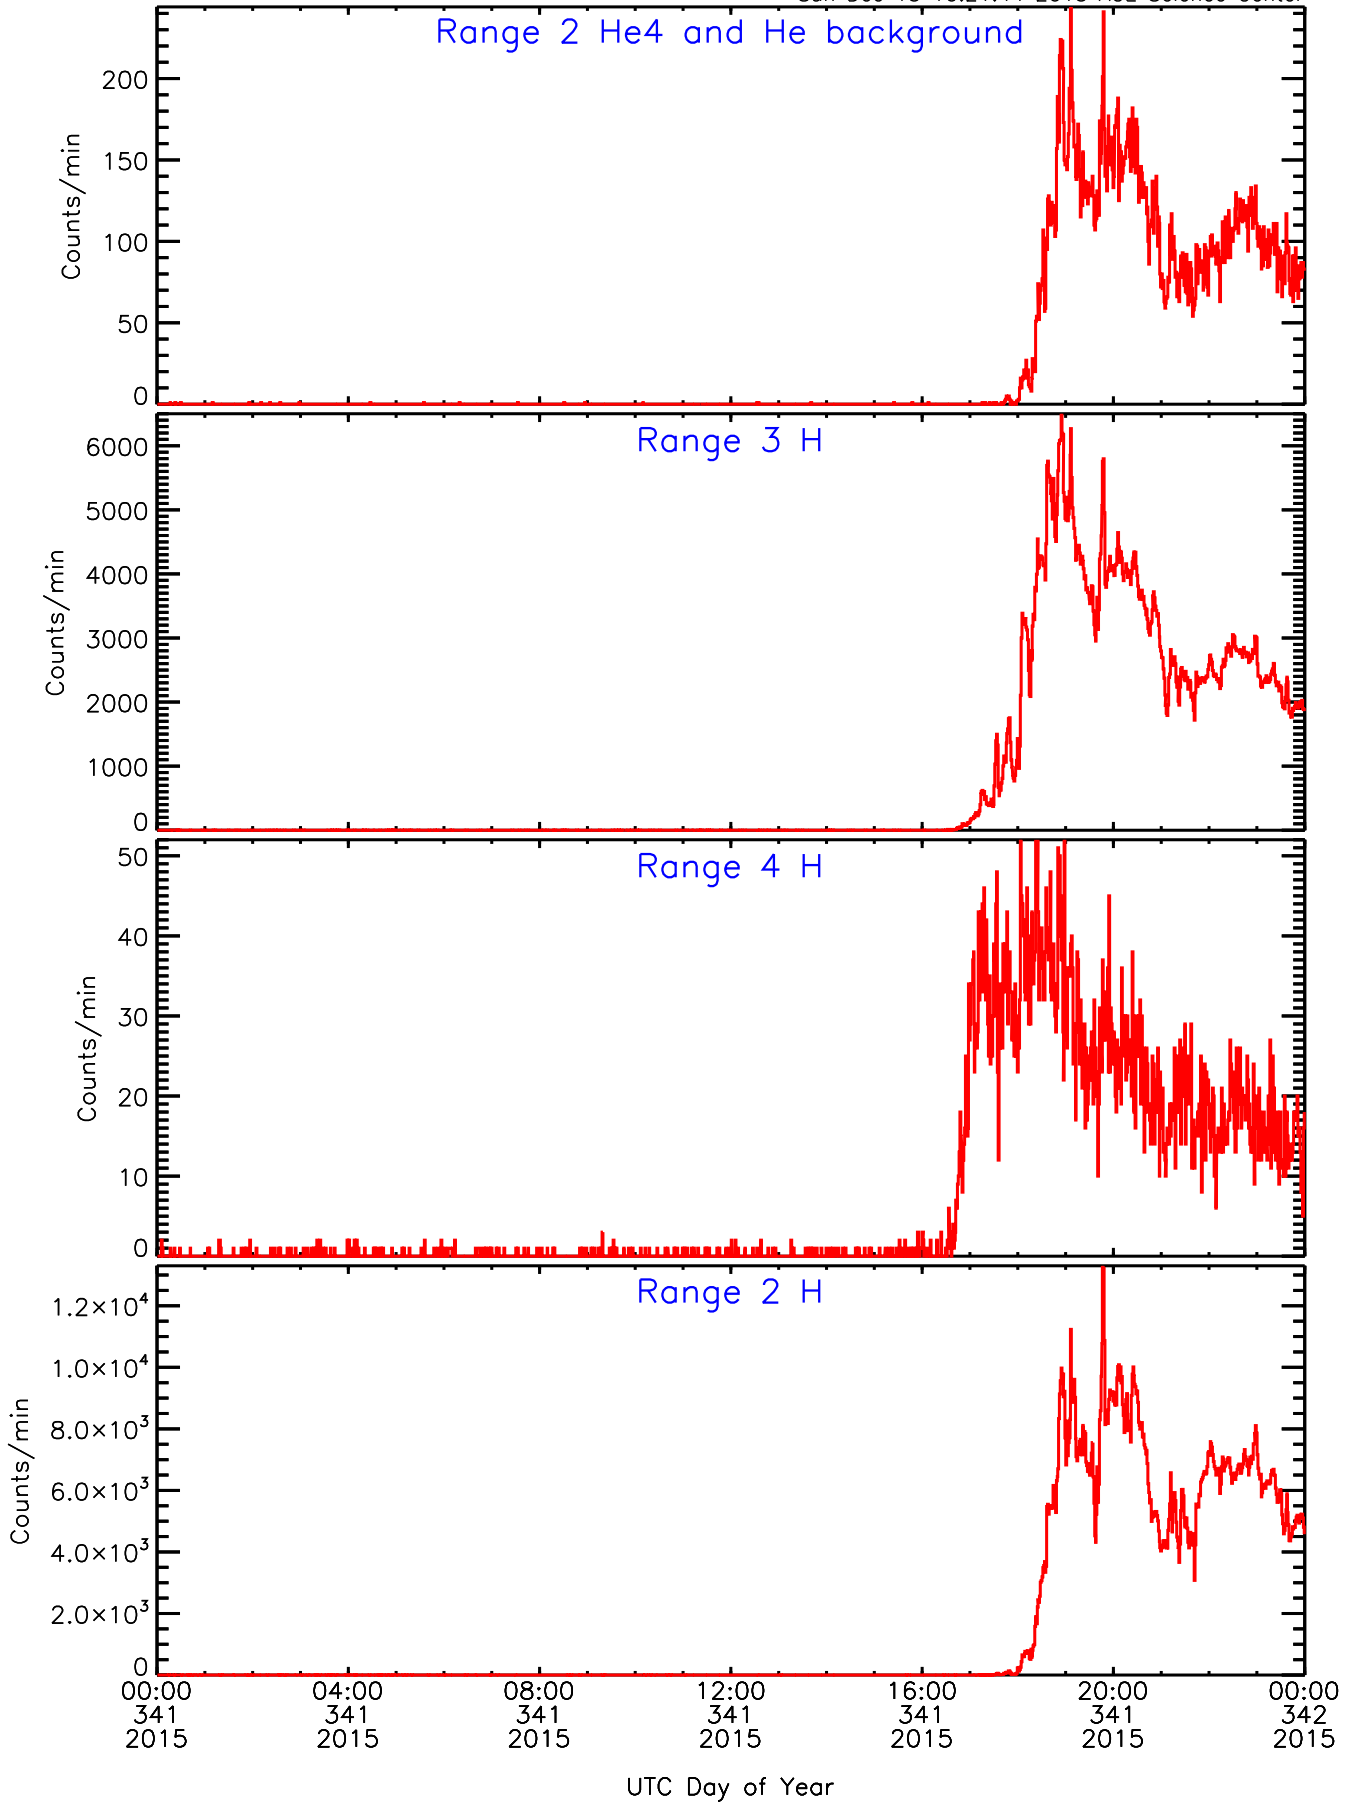

LET ahead BUFRATES Data for 2015-341

Sun Dec 13 10:21:44 2015 ACE Science Center