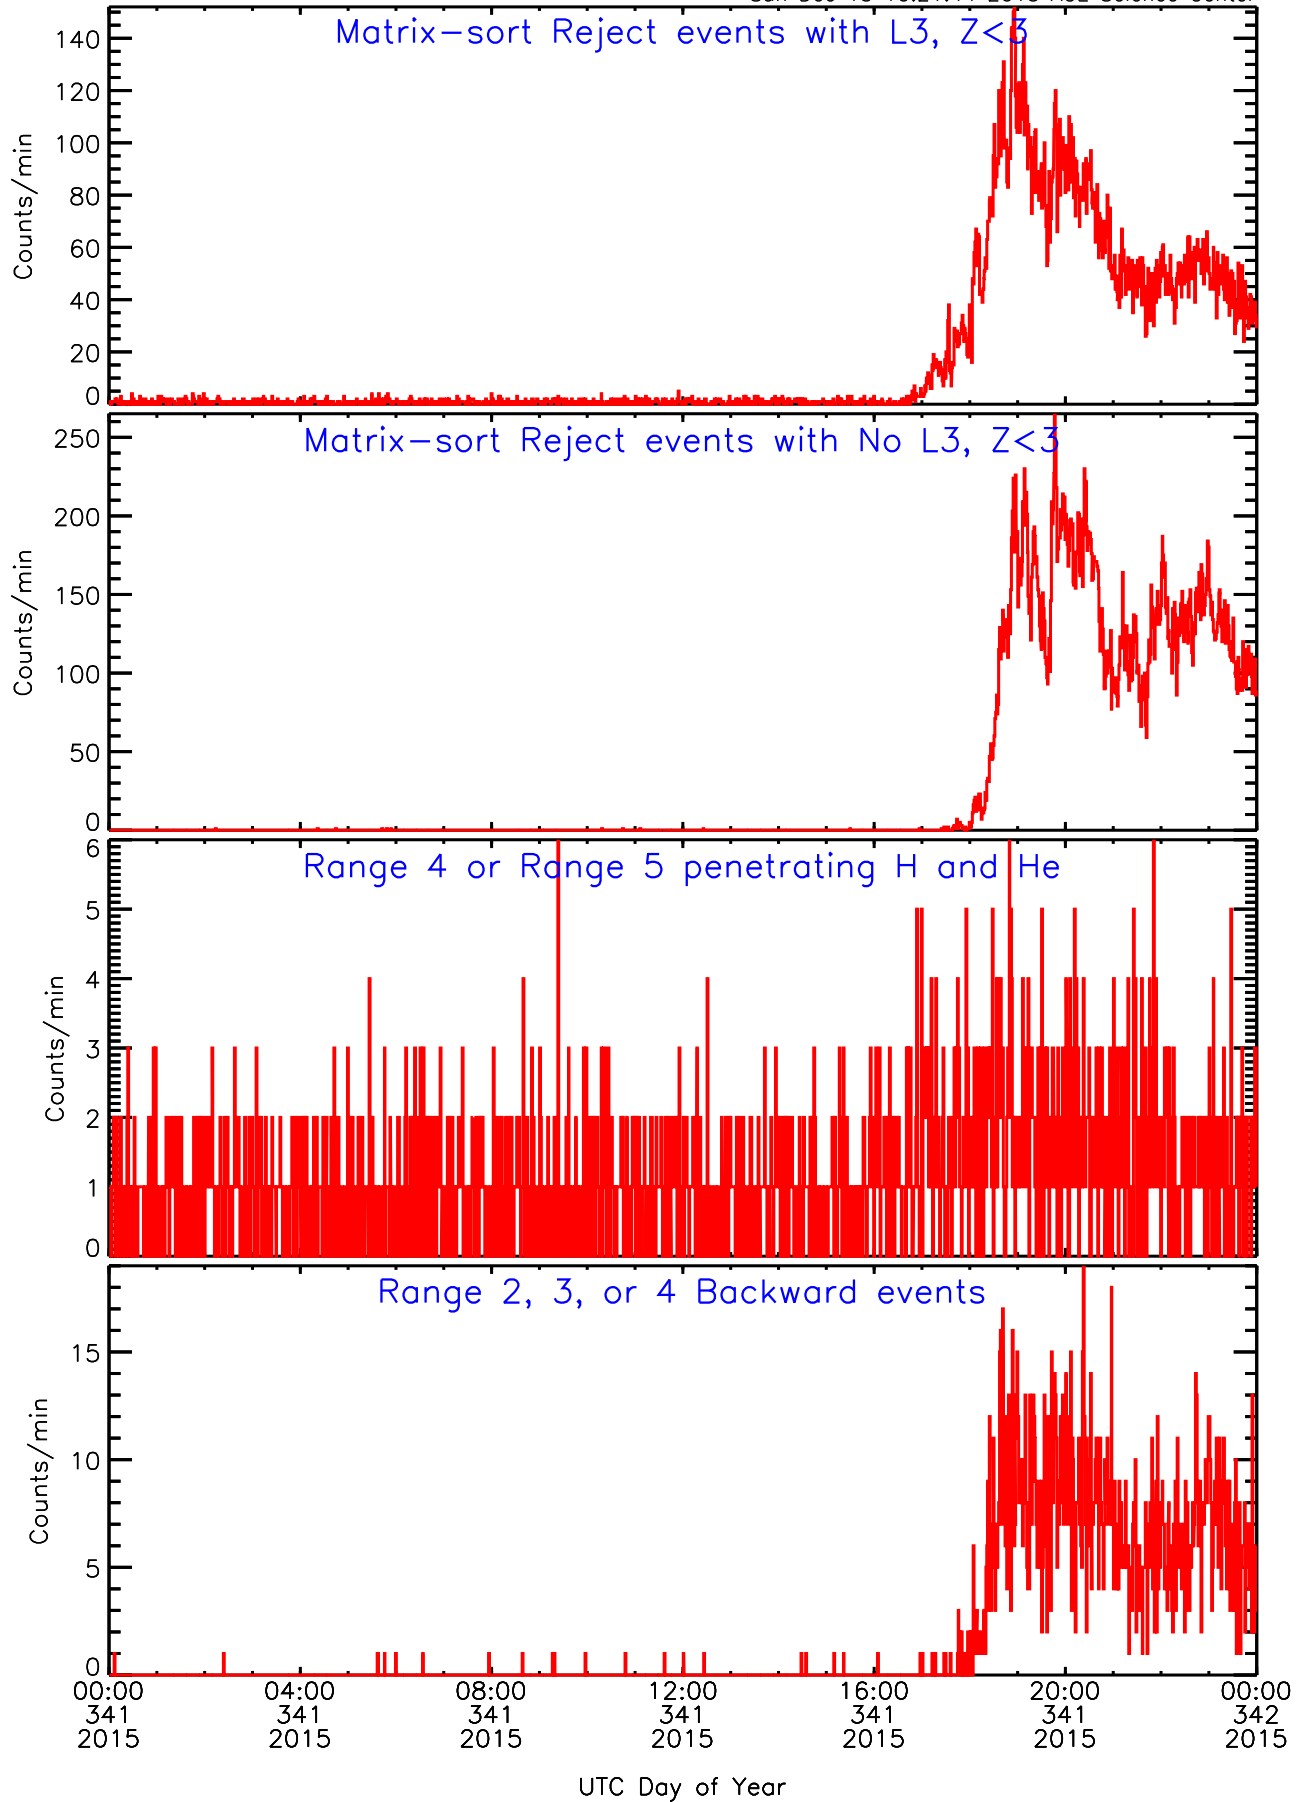

LET ahead BUFRATES Data for 2015-341

Sun Dec 13 10:21:44 2015 ACE Science Center