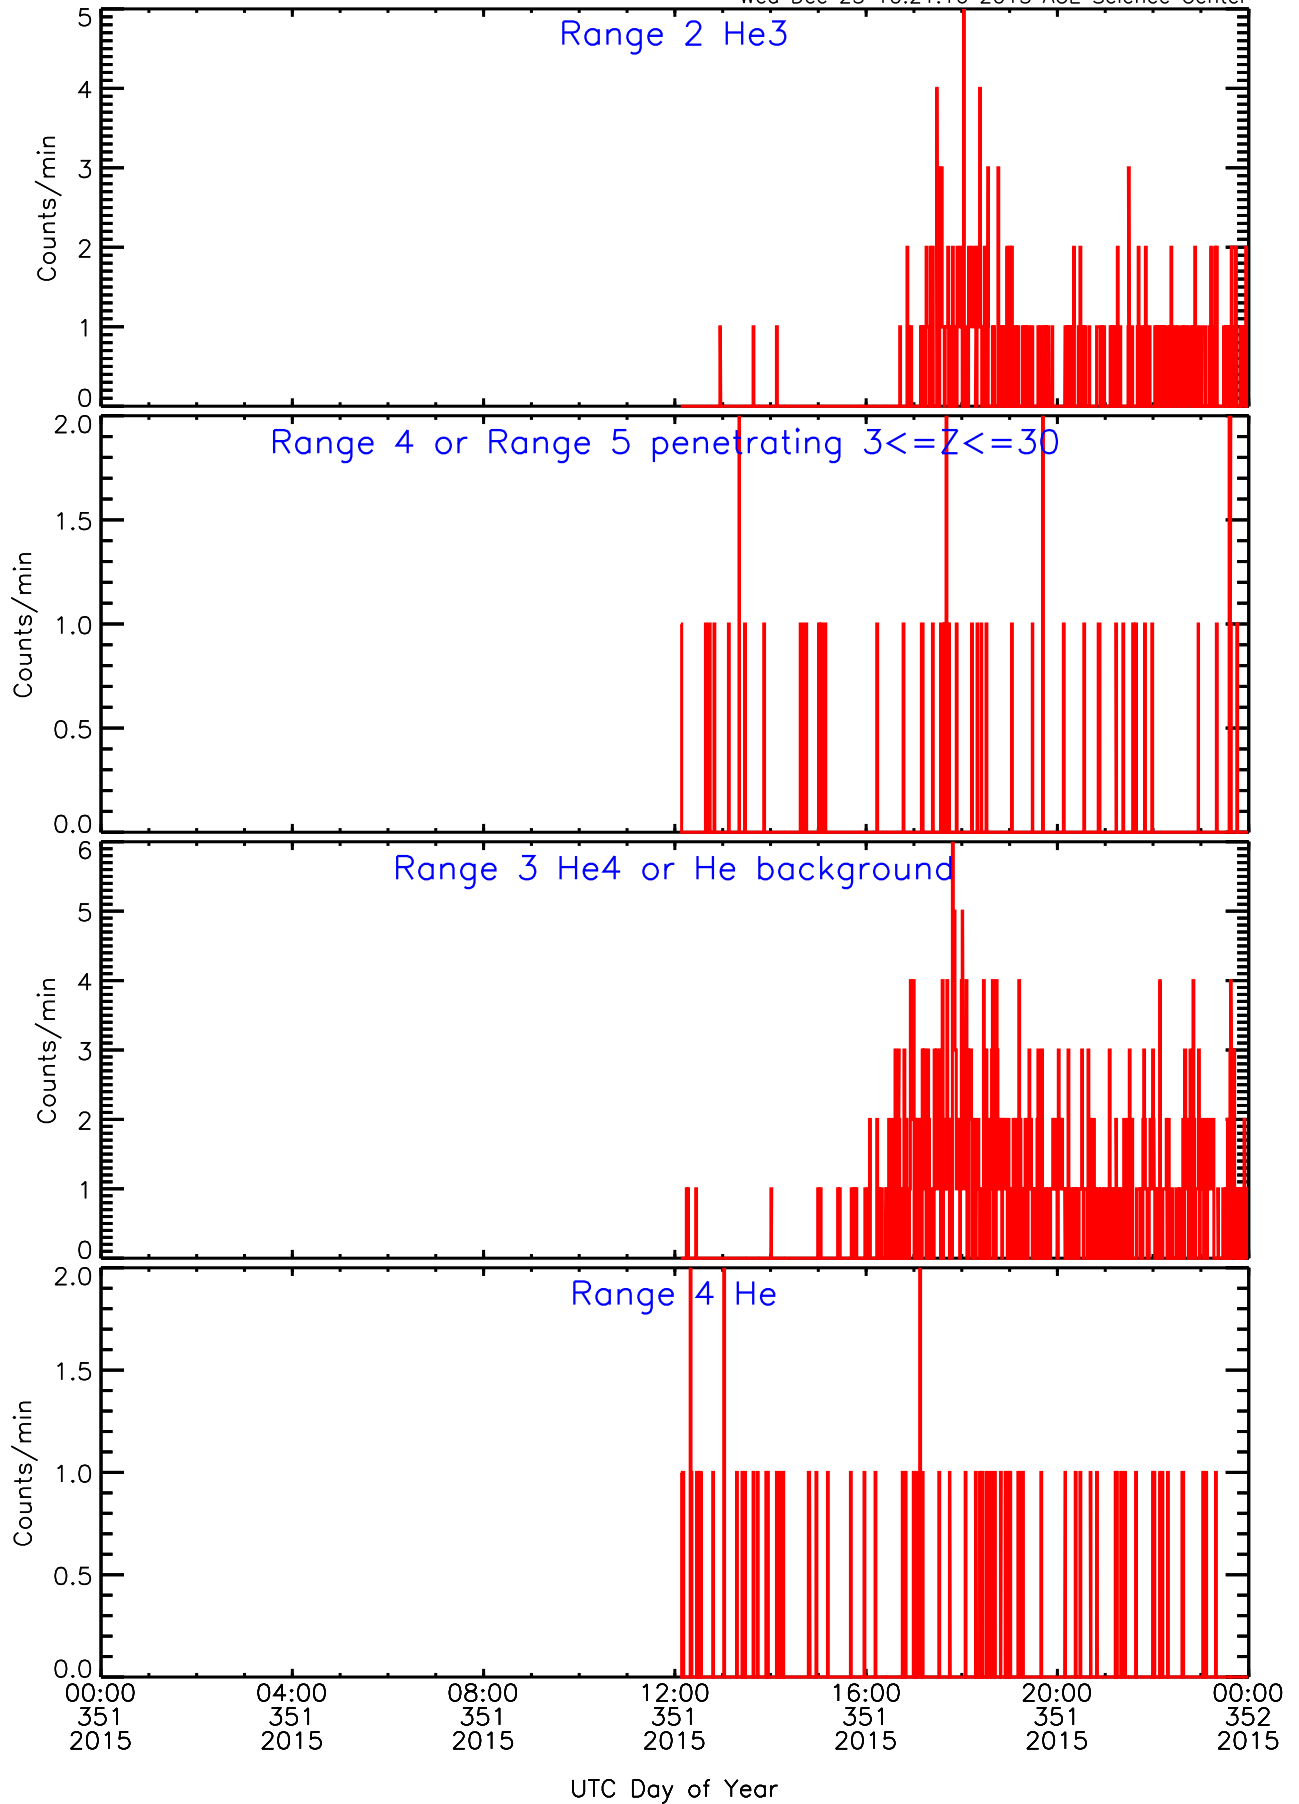

LET ahead BUFRATES Data for 2015-351

Wed Dec 23 10:21:16 2015 ACE Science Center

LET ahead BUFRATES Data for 2015-351

Wed Dec 23 10:21:16 2015 ACE Science Center

LET ahead BUFRATES Data for 2015-351

Wed Dec 23 10:21:16 2015 ACE Science Center

LET ahead BUFRATES Data for 2015-351

Wed Dec 23 10:21:16 2015 ACE Science Center

LET ahead BUFRATES Data for 2015-351

Wed Dec 23 10:21:17 2015 ACE Science Center

LET ahead BUFRATES Data for 2015-351

Wed Dec 23 10:21:17 2015 ACE Science Center