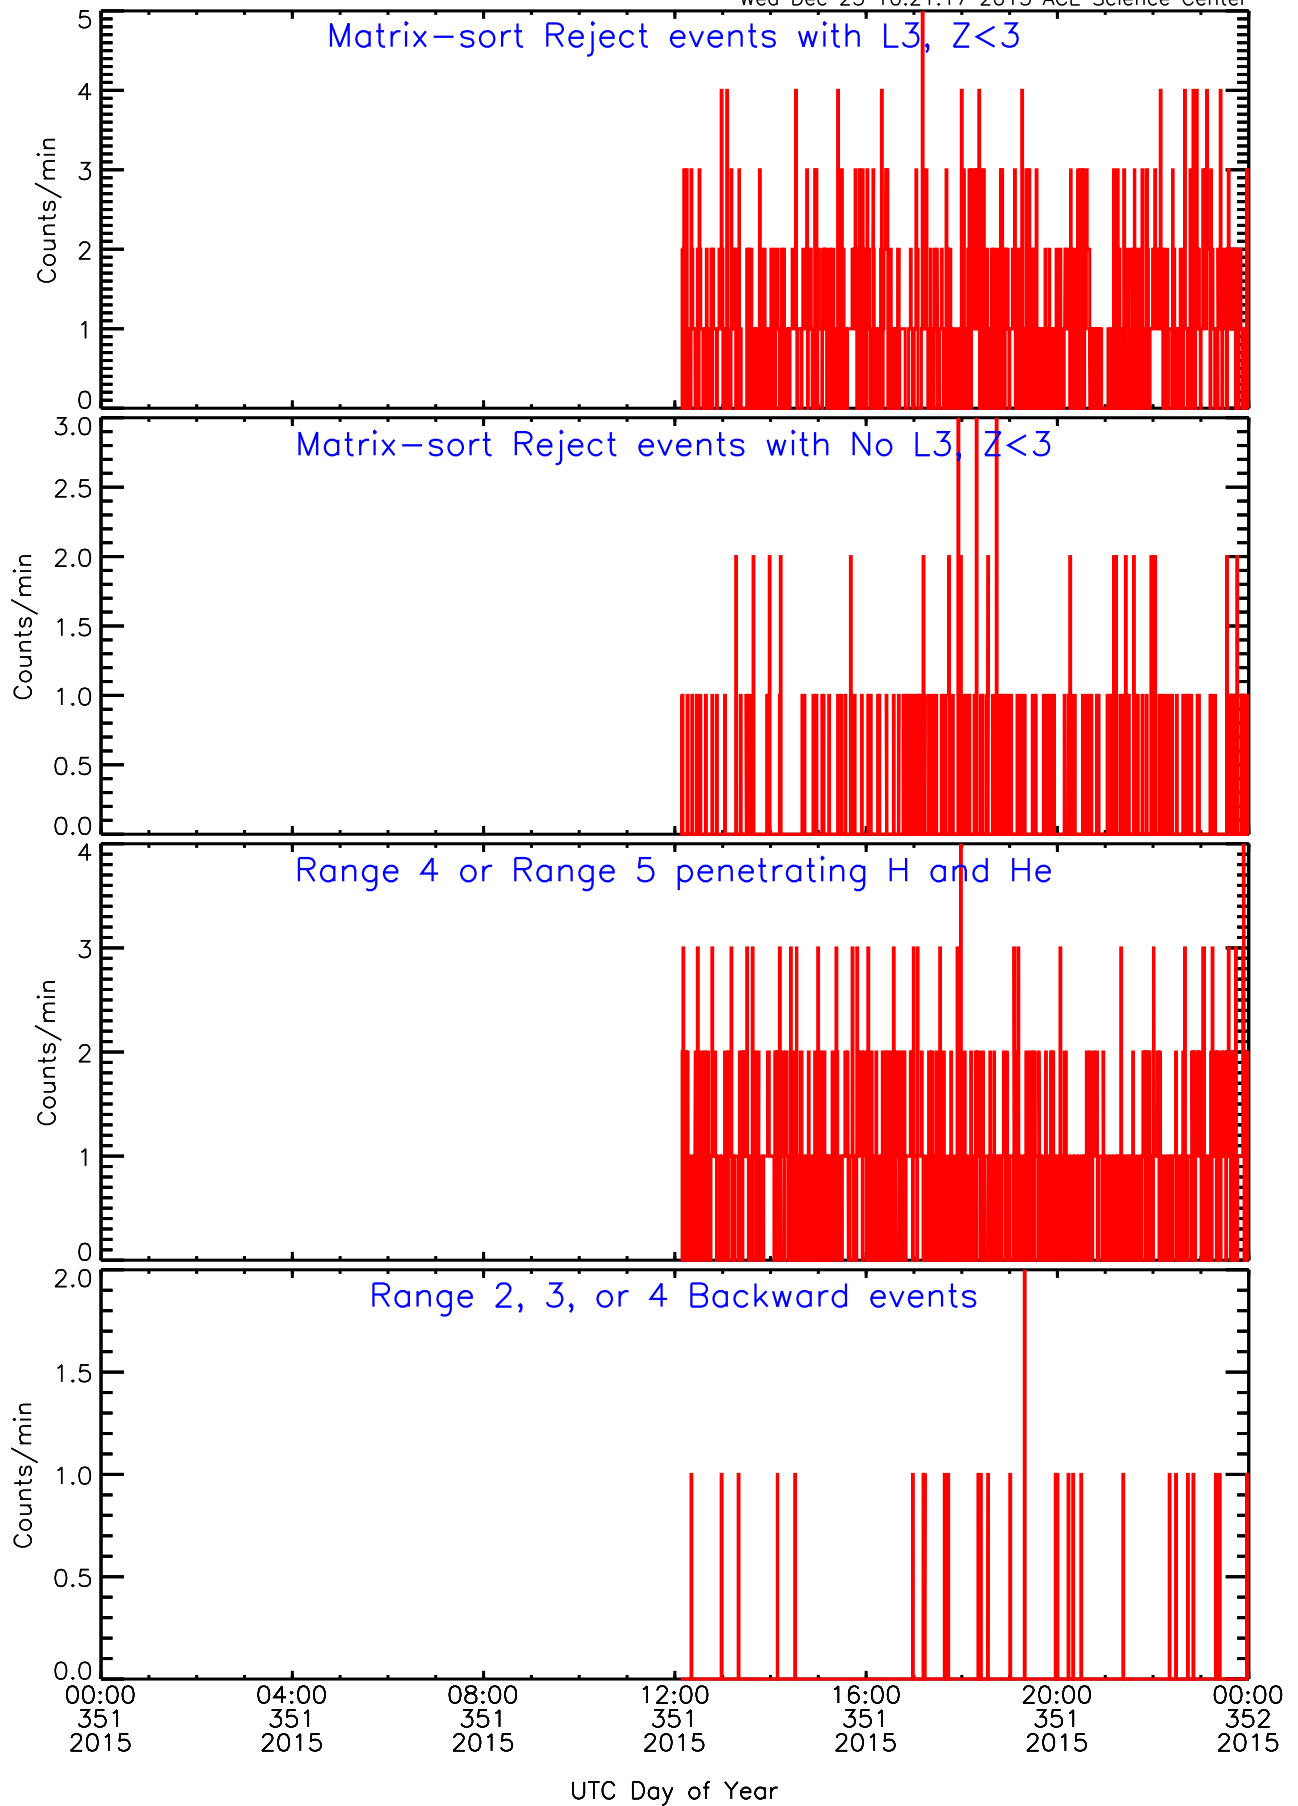

LET ahead BUFRATES Data for 2015-351

Wed Dec 23 10:21:16 2015 ACE Science Center

LET ahead BUFRATES Data for 2015-351

Wed Dec 23 10:21:16 2015 ACE Science Center

LET ahead BUFRATES Data for 2015-351

Wed Dec 23 10:21:16 2015 ACE Science Center

LET ahead BUFRATES Data for 2015-351

Wed Dec 23 10:21:16 2015 ACE Science Center

LET ahead BUFRATES Data for 2015-351

Wed Dec 23 10:21:17 2015 ACE Science Center

LET ahead BUFRATES Data for 2015-351

Wed Dec 23 10:21:17 2015 ACE Science Center

LET ahead BUFRATES Data for 2015-351

Wed Dec 23 10:21:17 2015 ACE Science Center

LET ahead BUFRATES Data for 2015-351

Wed Dec 23 10:21:17 2015 ACE Science Center