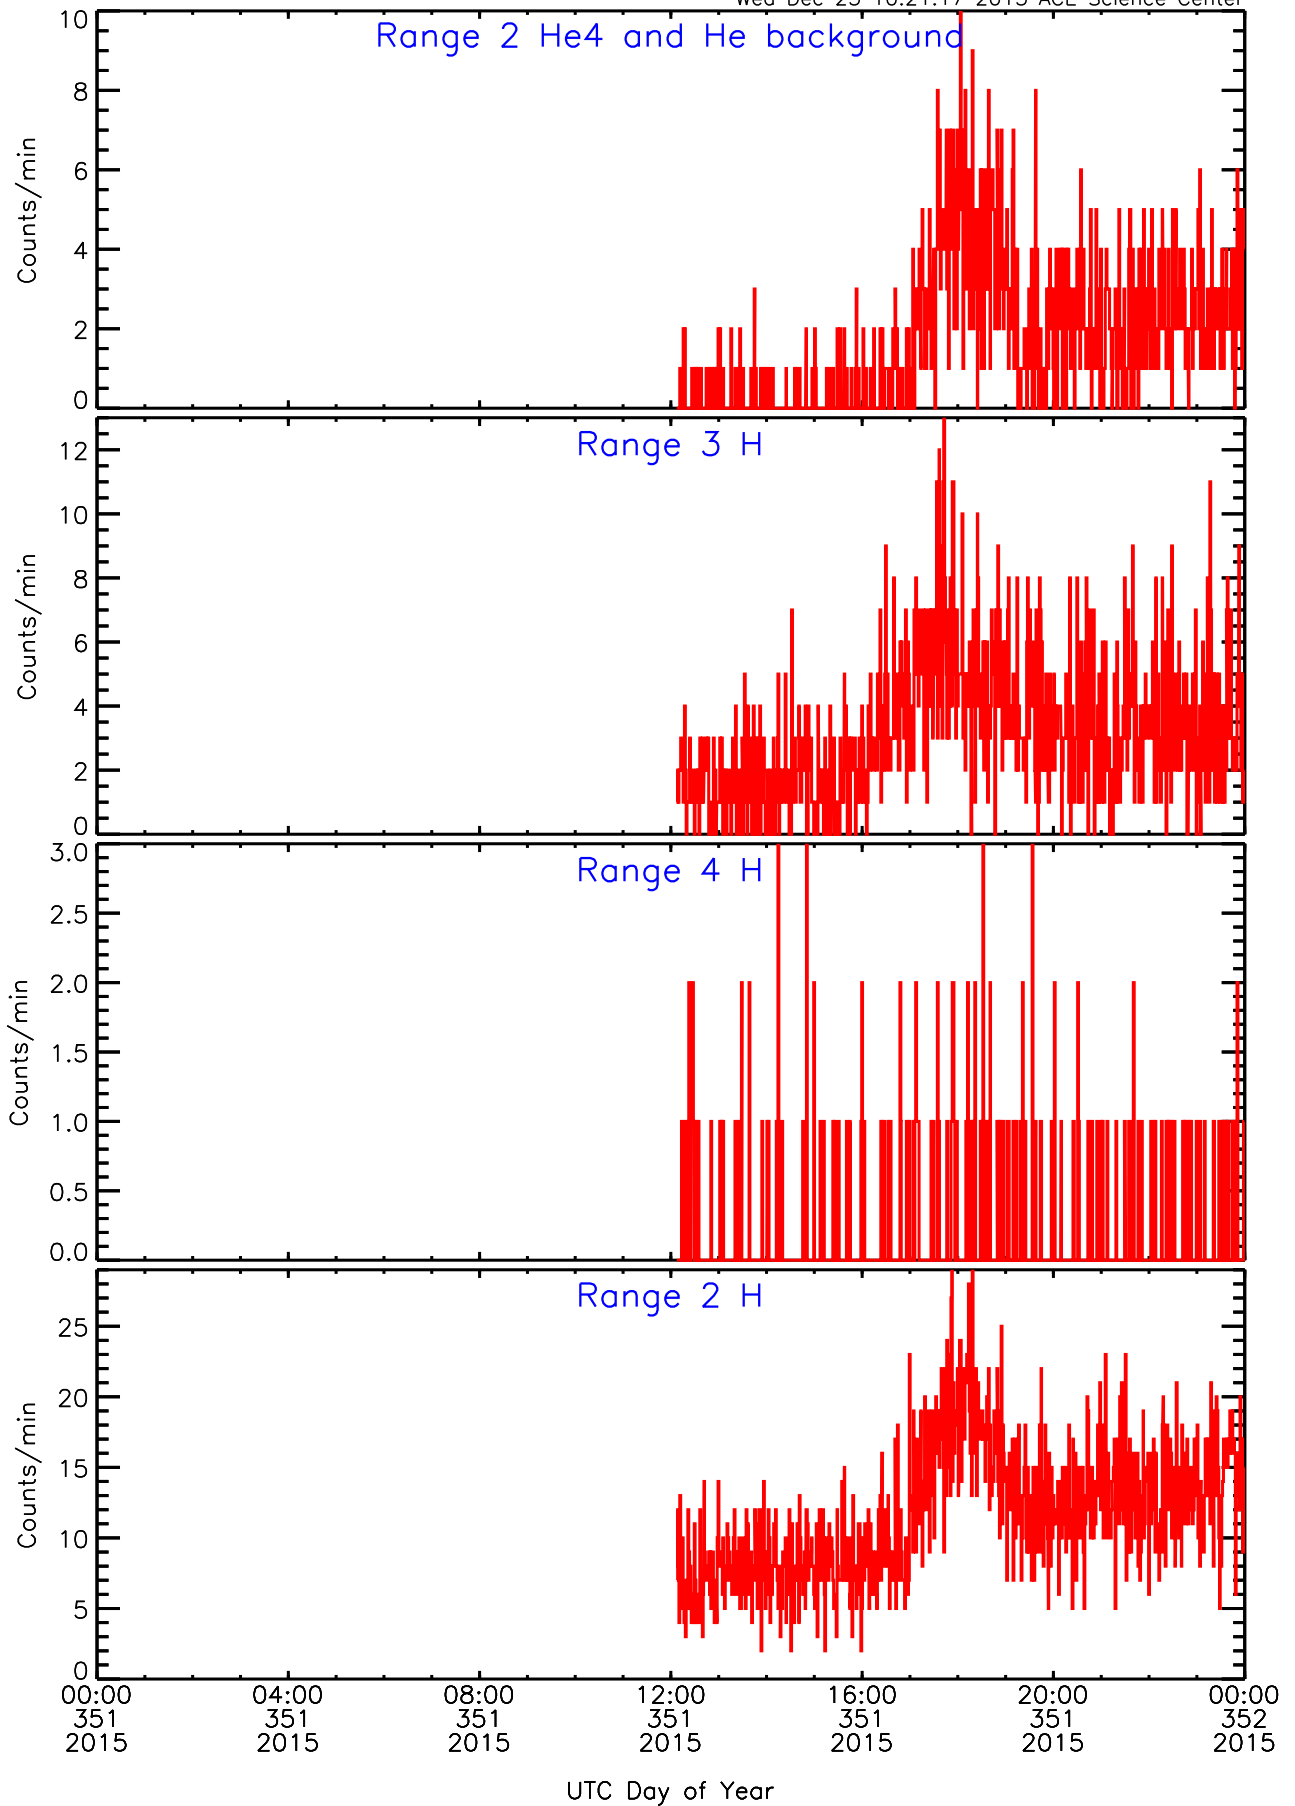

LET ahead BUFRATES Data for 2015-351

Wed Dec 23 10:21:16 2015 ACE Science Center

LET ahead BUFRATES Data for 2015-351

Wed Dec 23 10:21:16 2015 ACE Science Center

LET ahead BUFRATES Data for 2015-351

Wed Dec 23 10:21:16 2015 ACE Science Center

LET ahead BUFRATES Data for 2015-351

Wed Dec 23 10:21:16 2015 ACE Science Center

LET ahead BUFRATES Data for 2015-351

Wed Dec 23 10:21:17 2015 ACE Science Center

LET ahead BUFRATES Data for 2015-351

Wed Dec 23 10:21:17 2015 ACE Science Center