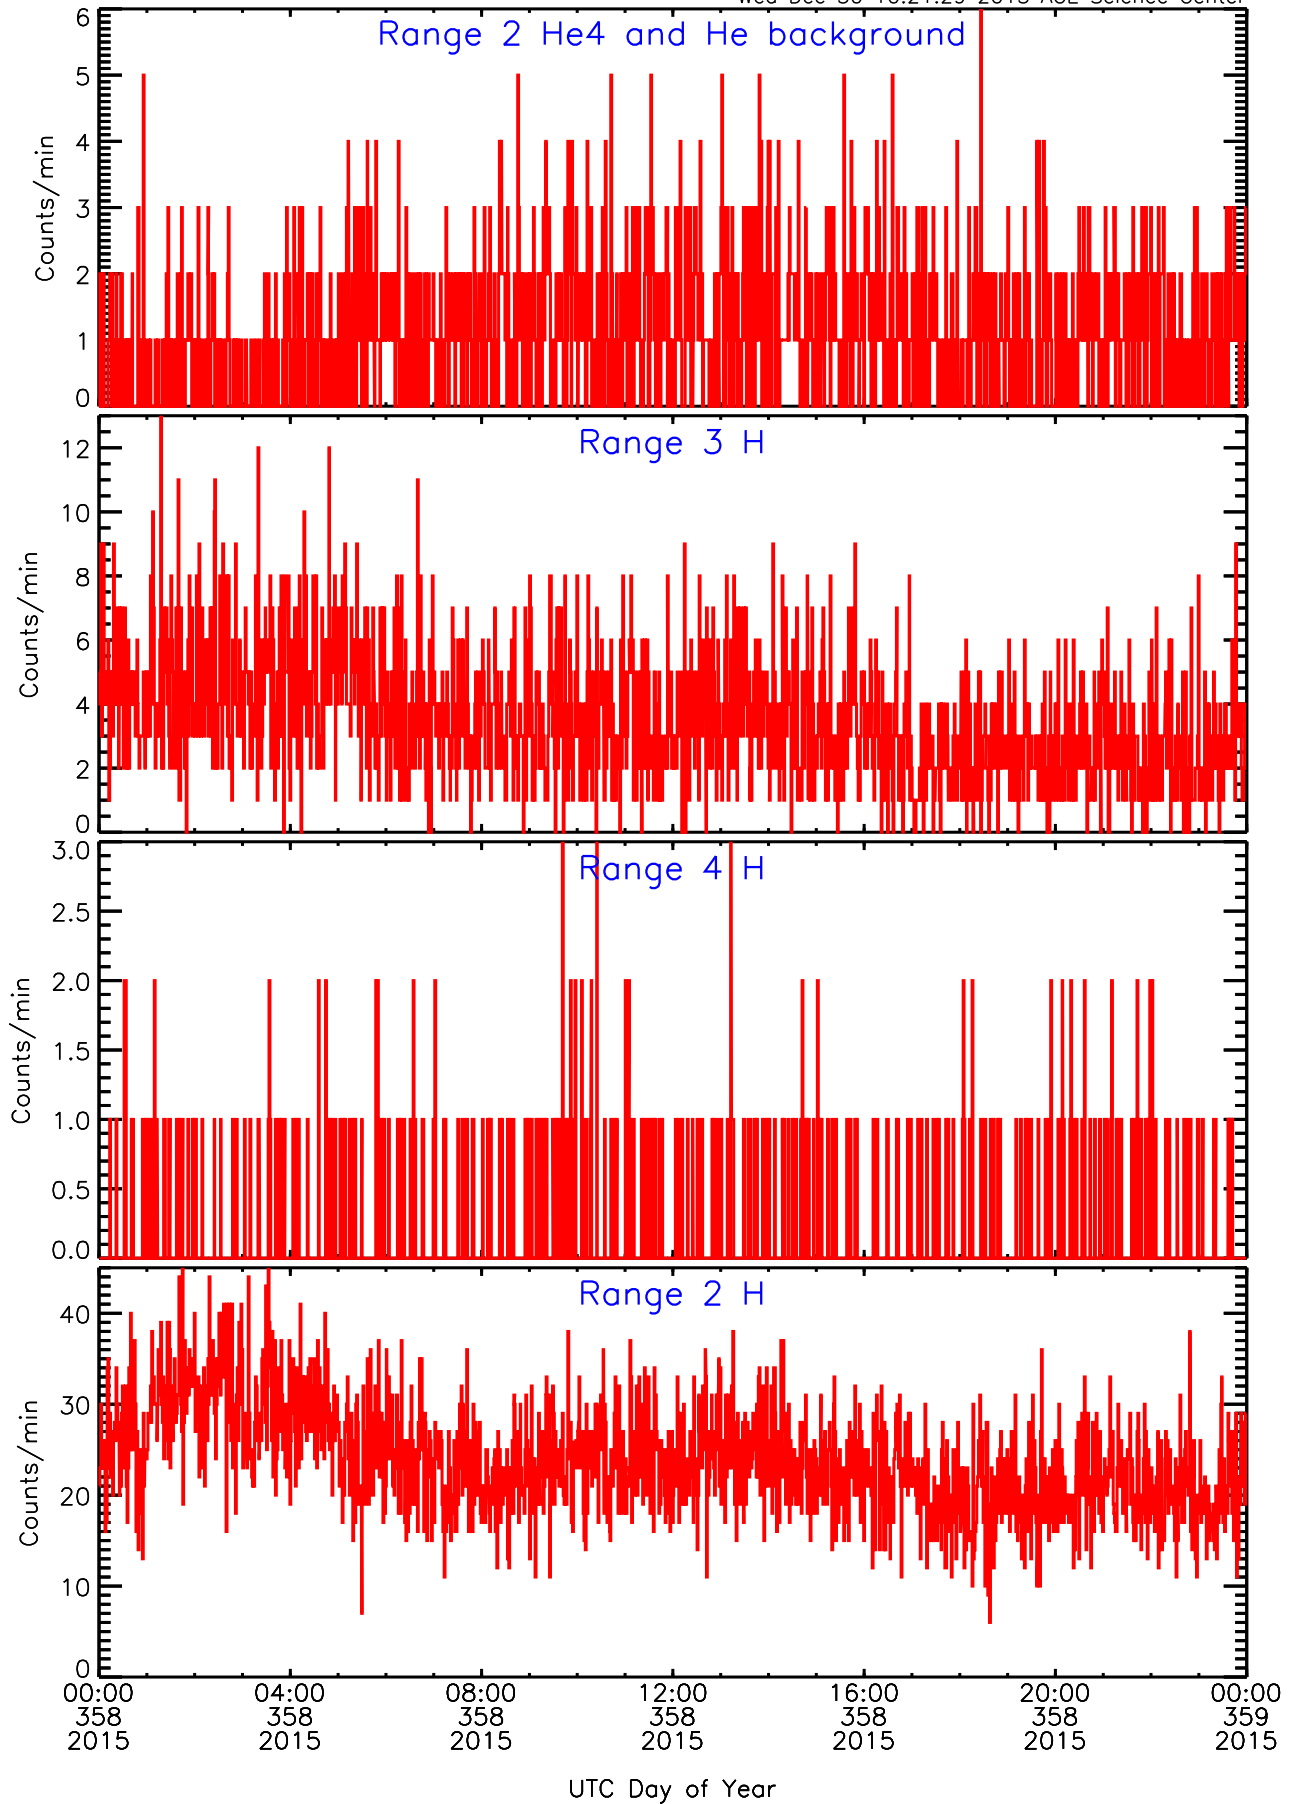

LET ahead BUFRATES Data for 2015-358

Wed Dec 30 10:21:28 2015 ACE Science Center

LET ahead BUFRATES Data for 2015-358

Wed Dec 30 10:21:29 2015 ACE Science Center

LET ahead BUFRATES Data for 2015-358

Wed Dec 30 10:21:29 2015 ACE Science Center

LET ahead BUFRATES Data for 2015-358

Wed Dec 30 10:21:29 2015 ACE Science Center

LET ahead BUFRATES Data for 2015-358

Wed Dec 30 10:21:29 2015 ACE Science Center

LET ahead BUFRATES Data for 2015-358

Wed Dec 30 10:21:30 2015 ACE Science Center