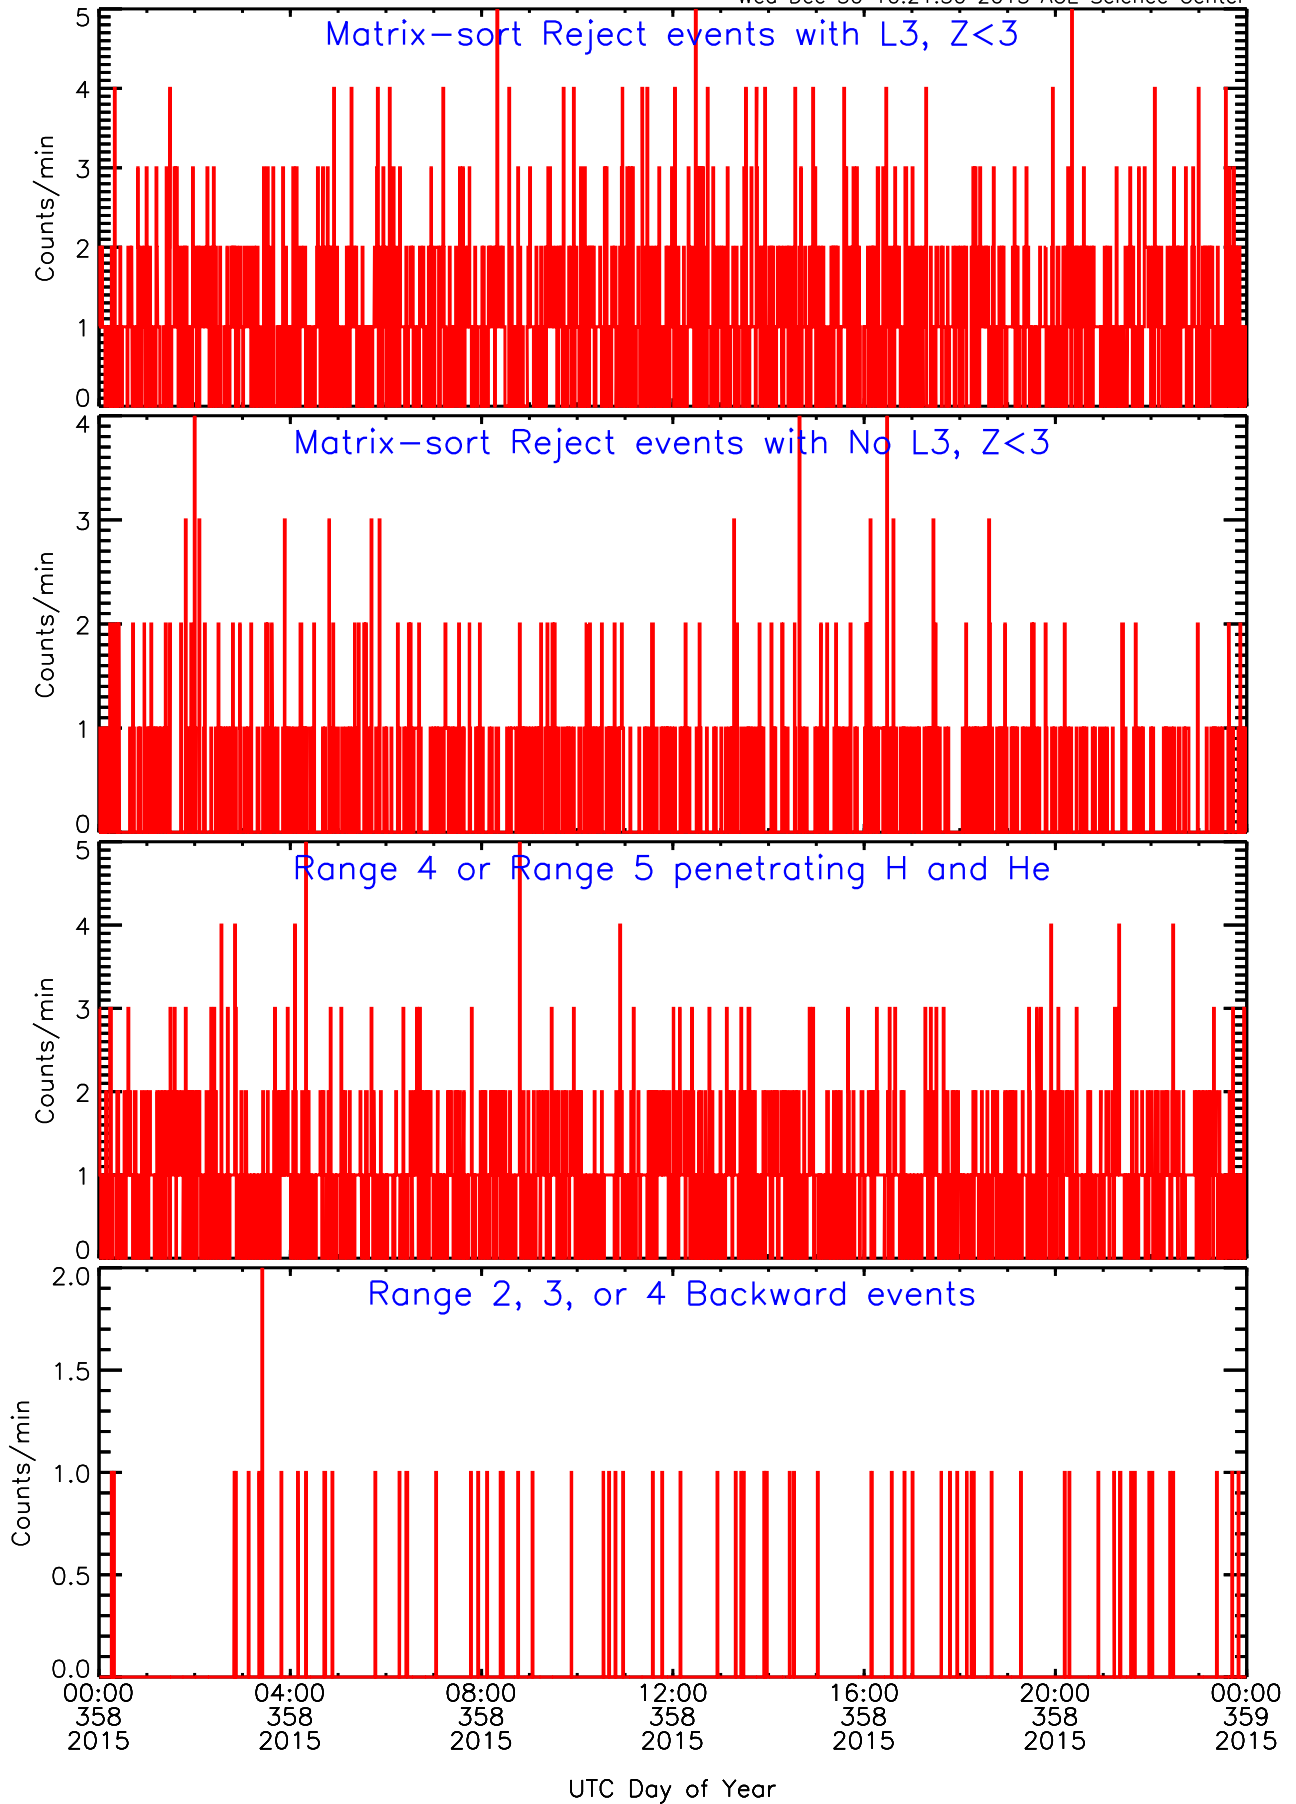

LET ahead Livetime/Trigger Data for 2015-358

Wed Dec 30 10:22:14 2015 ACE Science Center

LET ahead EVPRATES Data for 2015-358

Wed Dec 30 10:20:53 2015 ACE Science Center

LET ahead EVPRATES Data for 2015-358

LET ahead BUFRATES Data for 2015-358

Wed Dec 30 10:21:28 2015 ACE Science Center

LET ahead BUFRATES Data for 2015-358

Wed Dec 30 10:21:29 2015 ACE Science Center

LET ahead BUFRATES Data for 2015-358

Wed Dec 30 10:21:29 2015 ACE Science Center

LET ahead BUFRATES Data for 2015-358

Wed Dec 30 10:21:29 2015 ACE Science Center

LET ahead BUFRATES Data for 2015-358

Wed Dec 30 10:21:29 2015 ACE Science Center

LET ahead BUFRATES Data for 2015-358

Wed Dec 30 10:21:30 2015 ACE Science Center

LET ahead BUFRATES Data for 2015-358

Wed Dec 30 10:21:30 2015 ACE Science Center

LET ahead BUFRATES Data for 2015-358

Wed Dec 30 10:21:30 2015 ACE Science Center