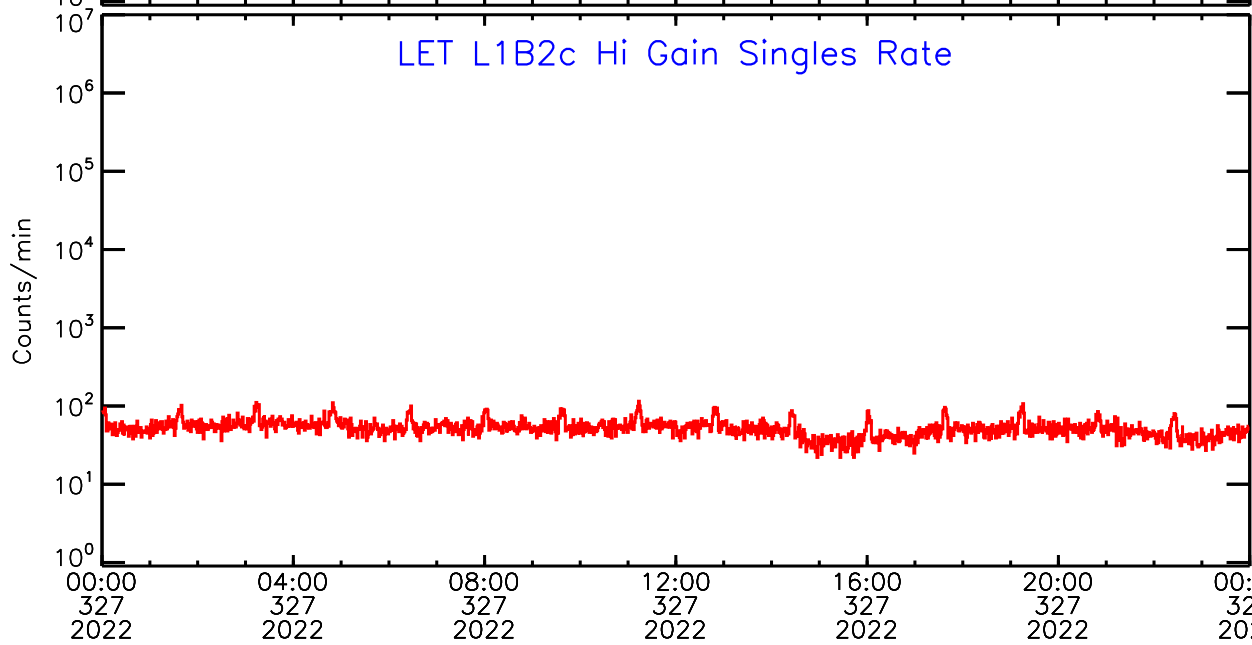

LET ahead Hi-Gain SINGLES RATES Data for 2022-327

Tue Nov 29 09:56:09 2022 ACE Science Center

UTC Day of Year