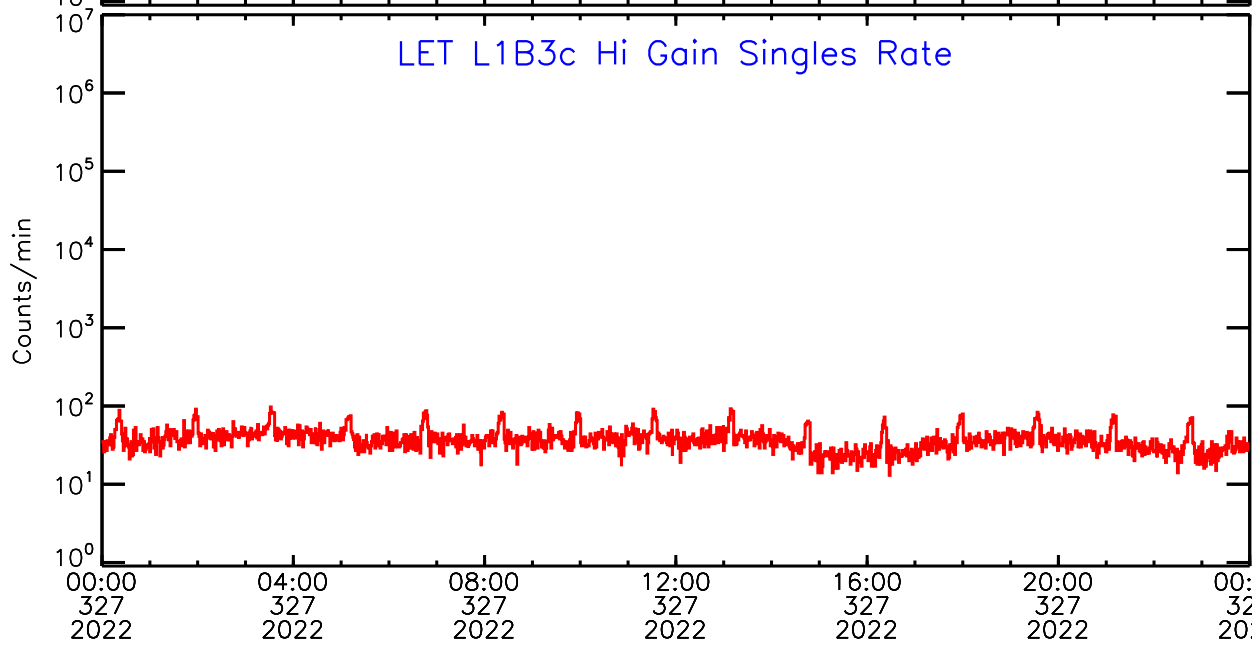

LET ahead Hi-Gain SINGLES RATES Data for 2022-327

Tue Nov 29 09:56:10 2022 ACE Science Center

UTC Day of Year