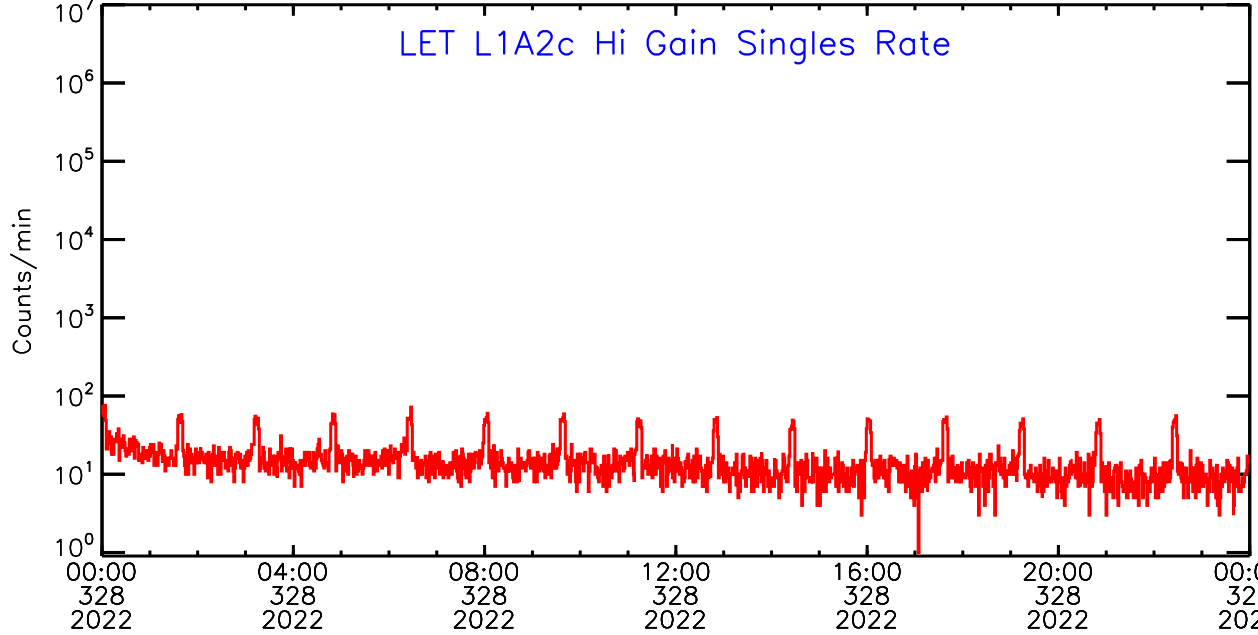

LET ahead Hi-Gain SINGLES RATES Data for 2022-328

Wed Nov 30 09:56:09 2022 ACE Science Center

00:00 04:00 08:00 12:00 16:00 20:00 00:00
328 328 328 328 328 328 329
2022 2022 2022 2022 2022 2022 2022

UTC Day of Year