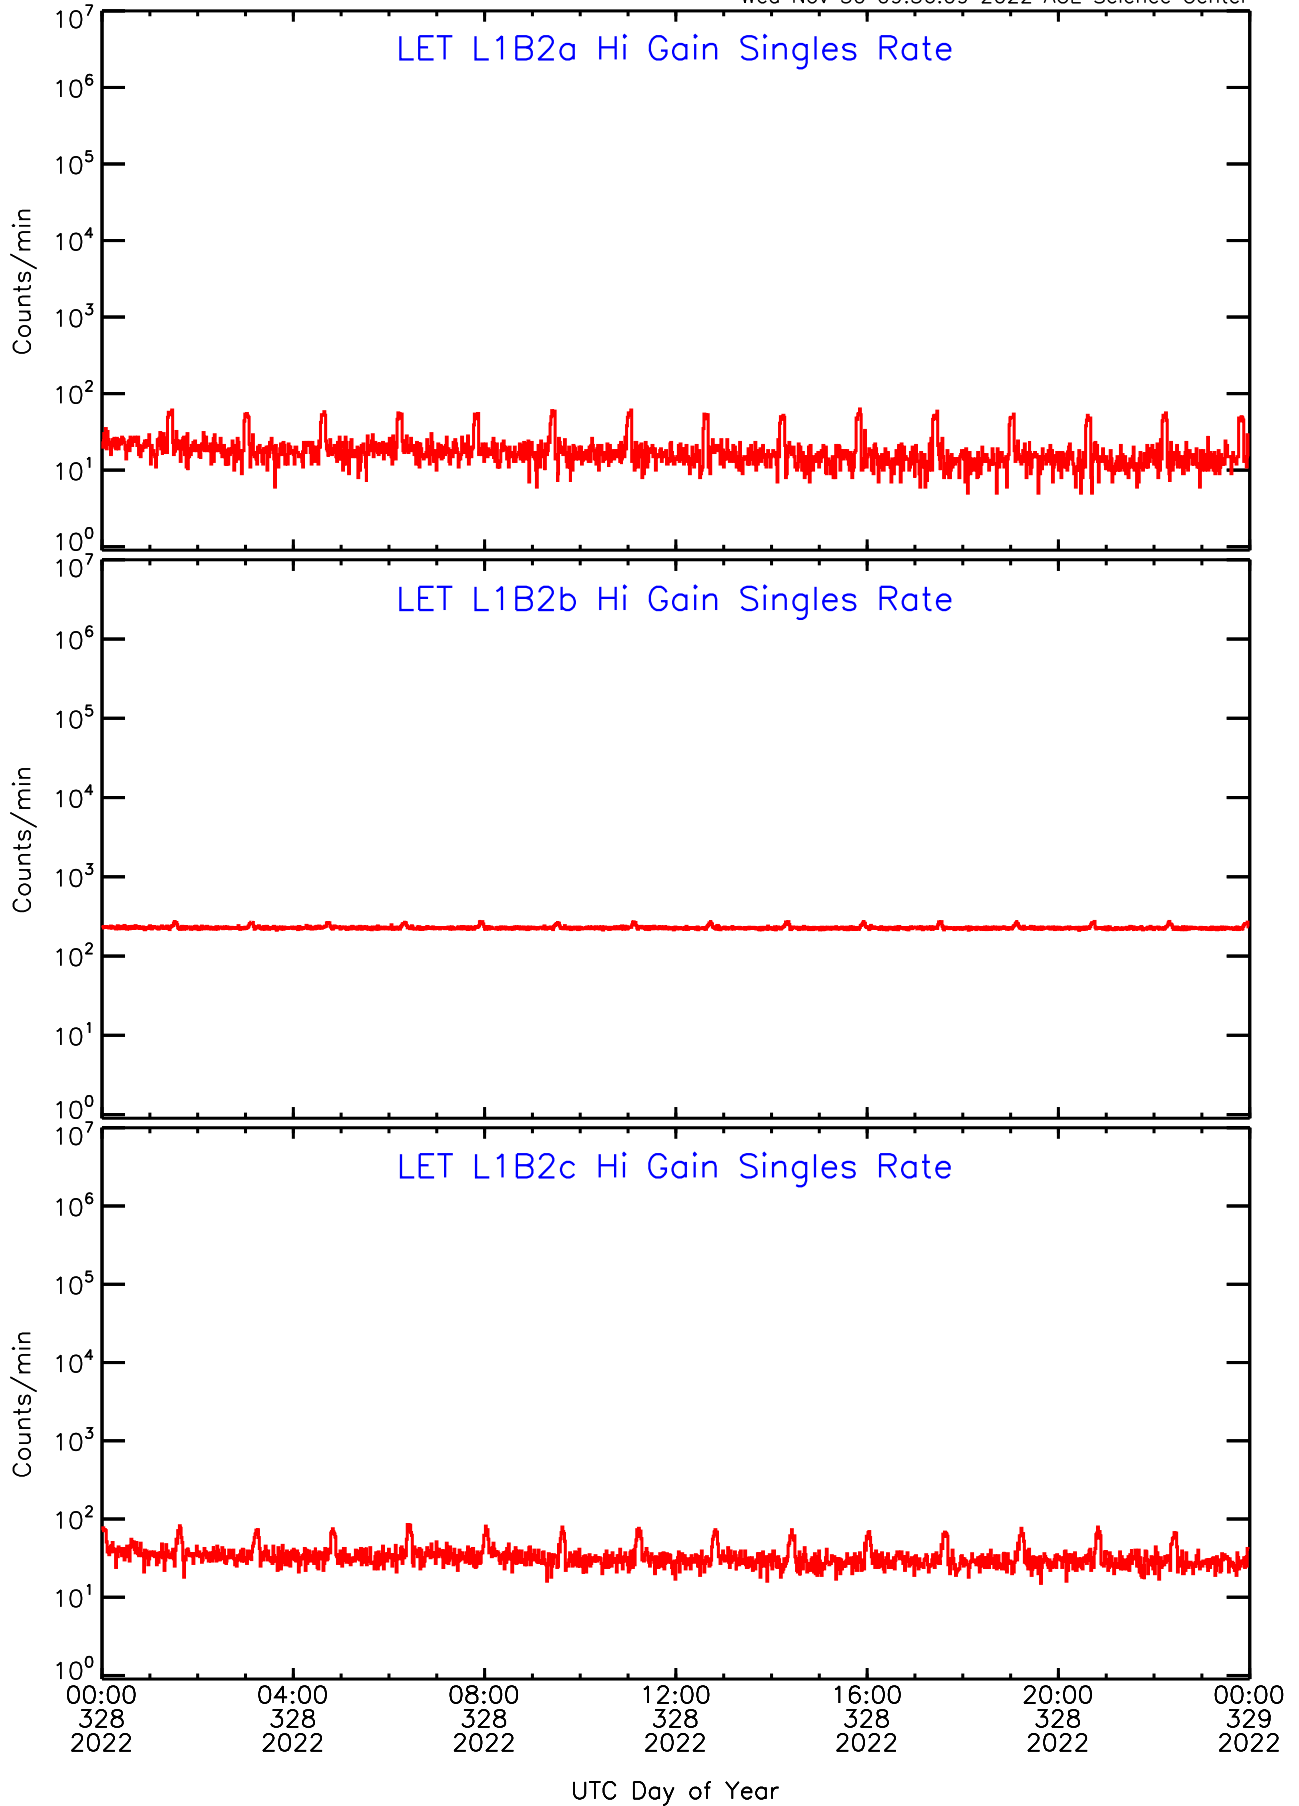

LET ahead Hi-Gain SINGLES RATES Data for 2022-328

Wed Nov 30 09:56:09 2022 ACE Science Center