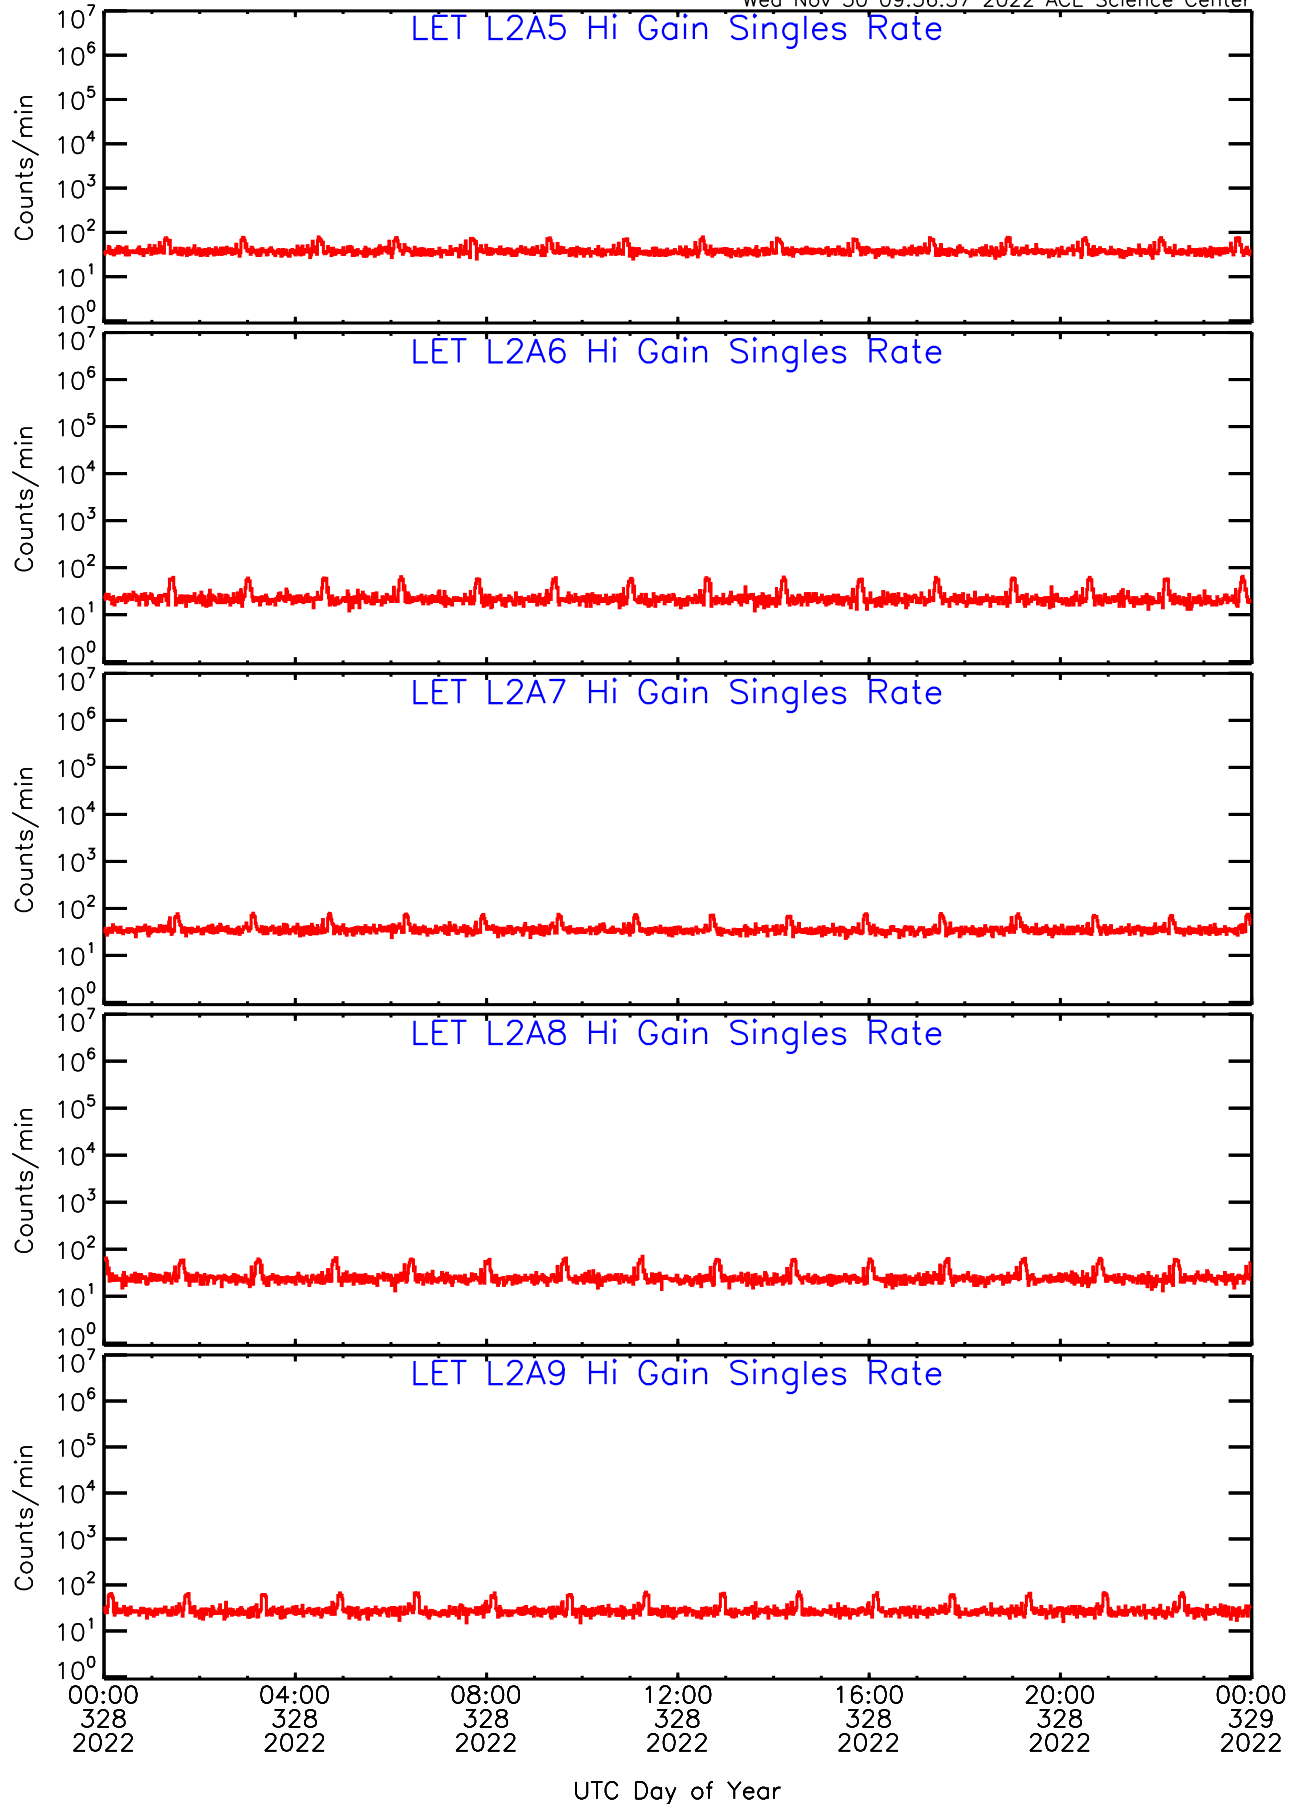

LET ahead Hi-Gain SINGLES RATES Data for 2022-328

Wed Nov 30 09:56:37 2022 ACE Science Center