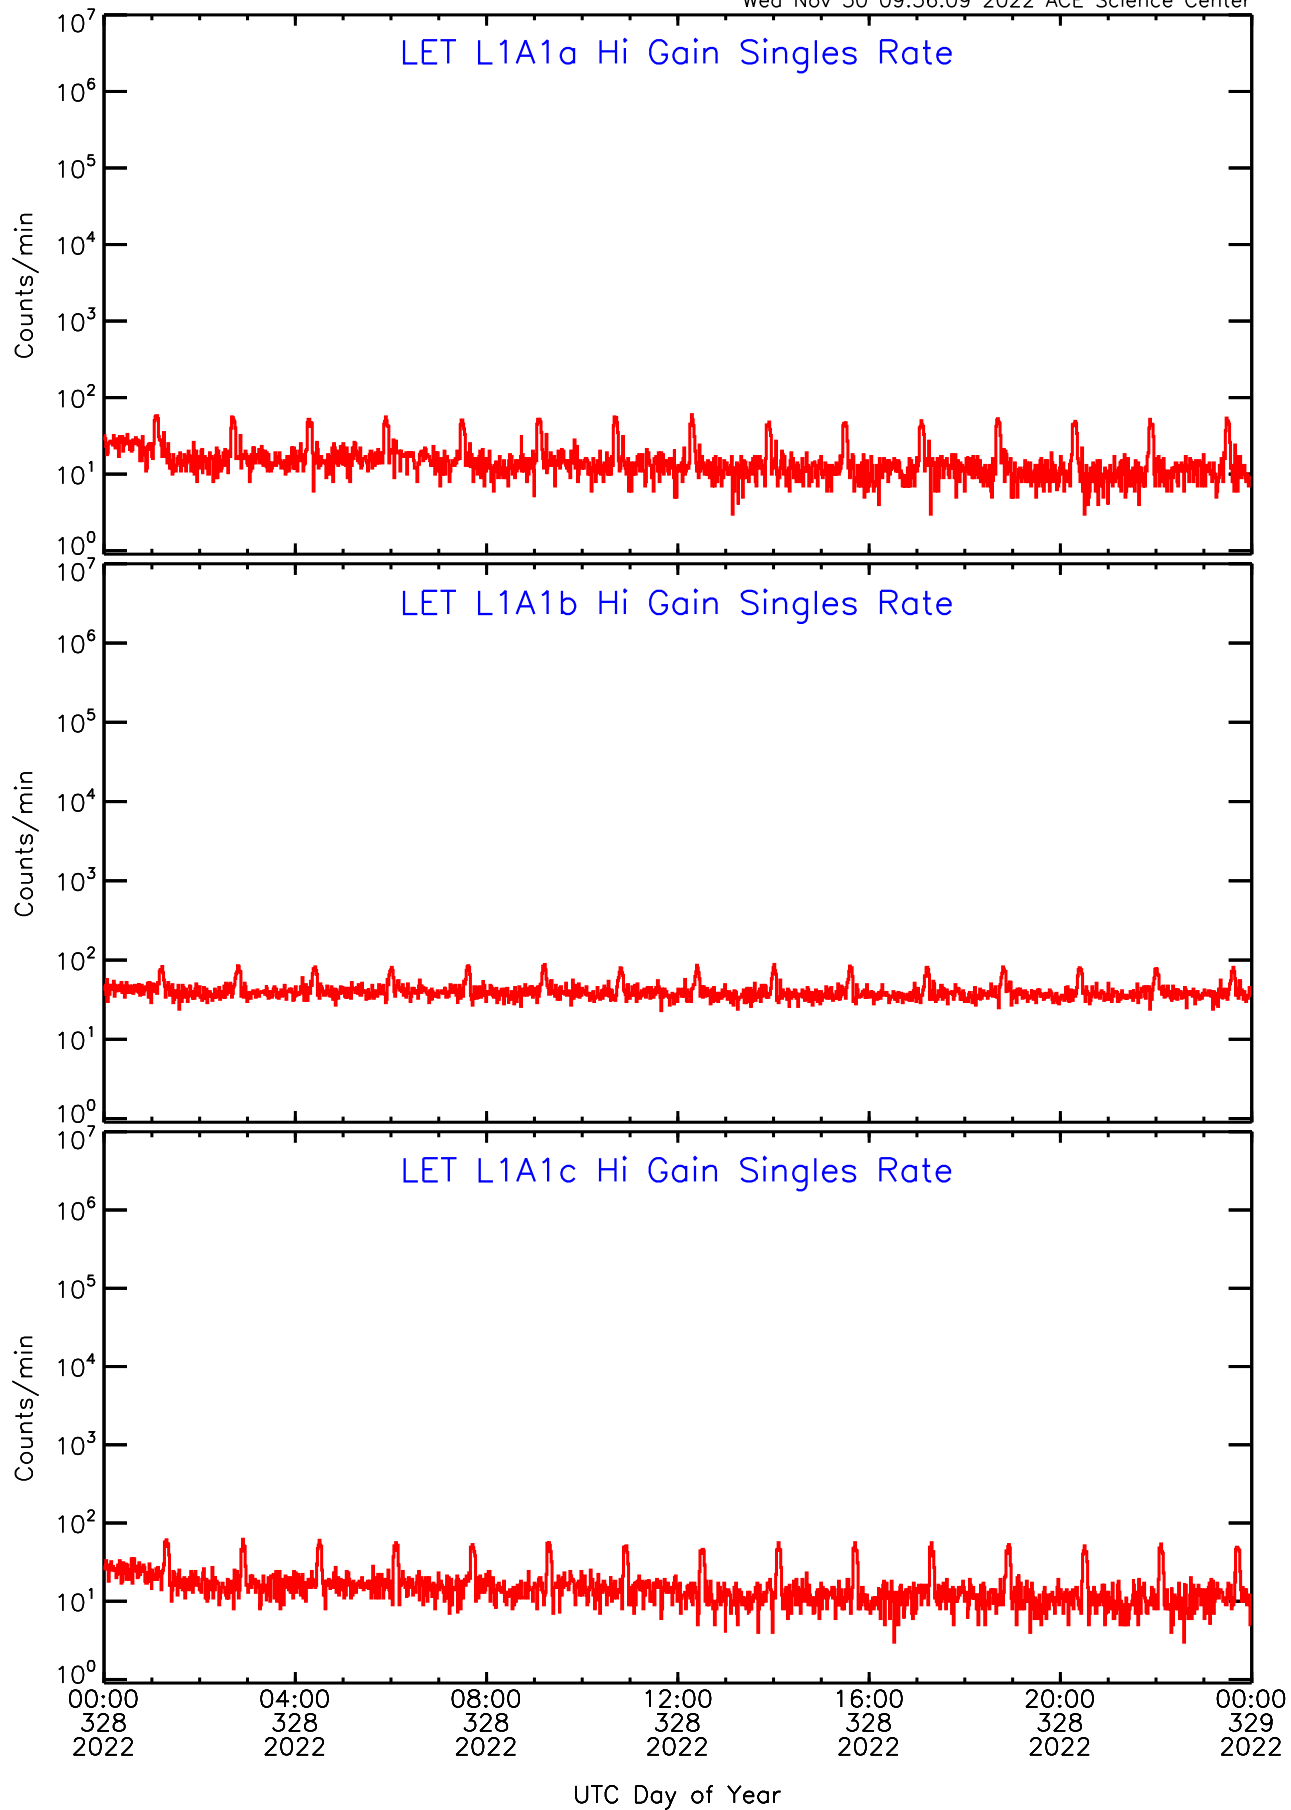

LET ahead Hi-Gain SINGLES RATES Data for 2022-328

Wed Nov 30 09:56:09 2022 ACE Science Center