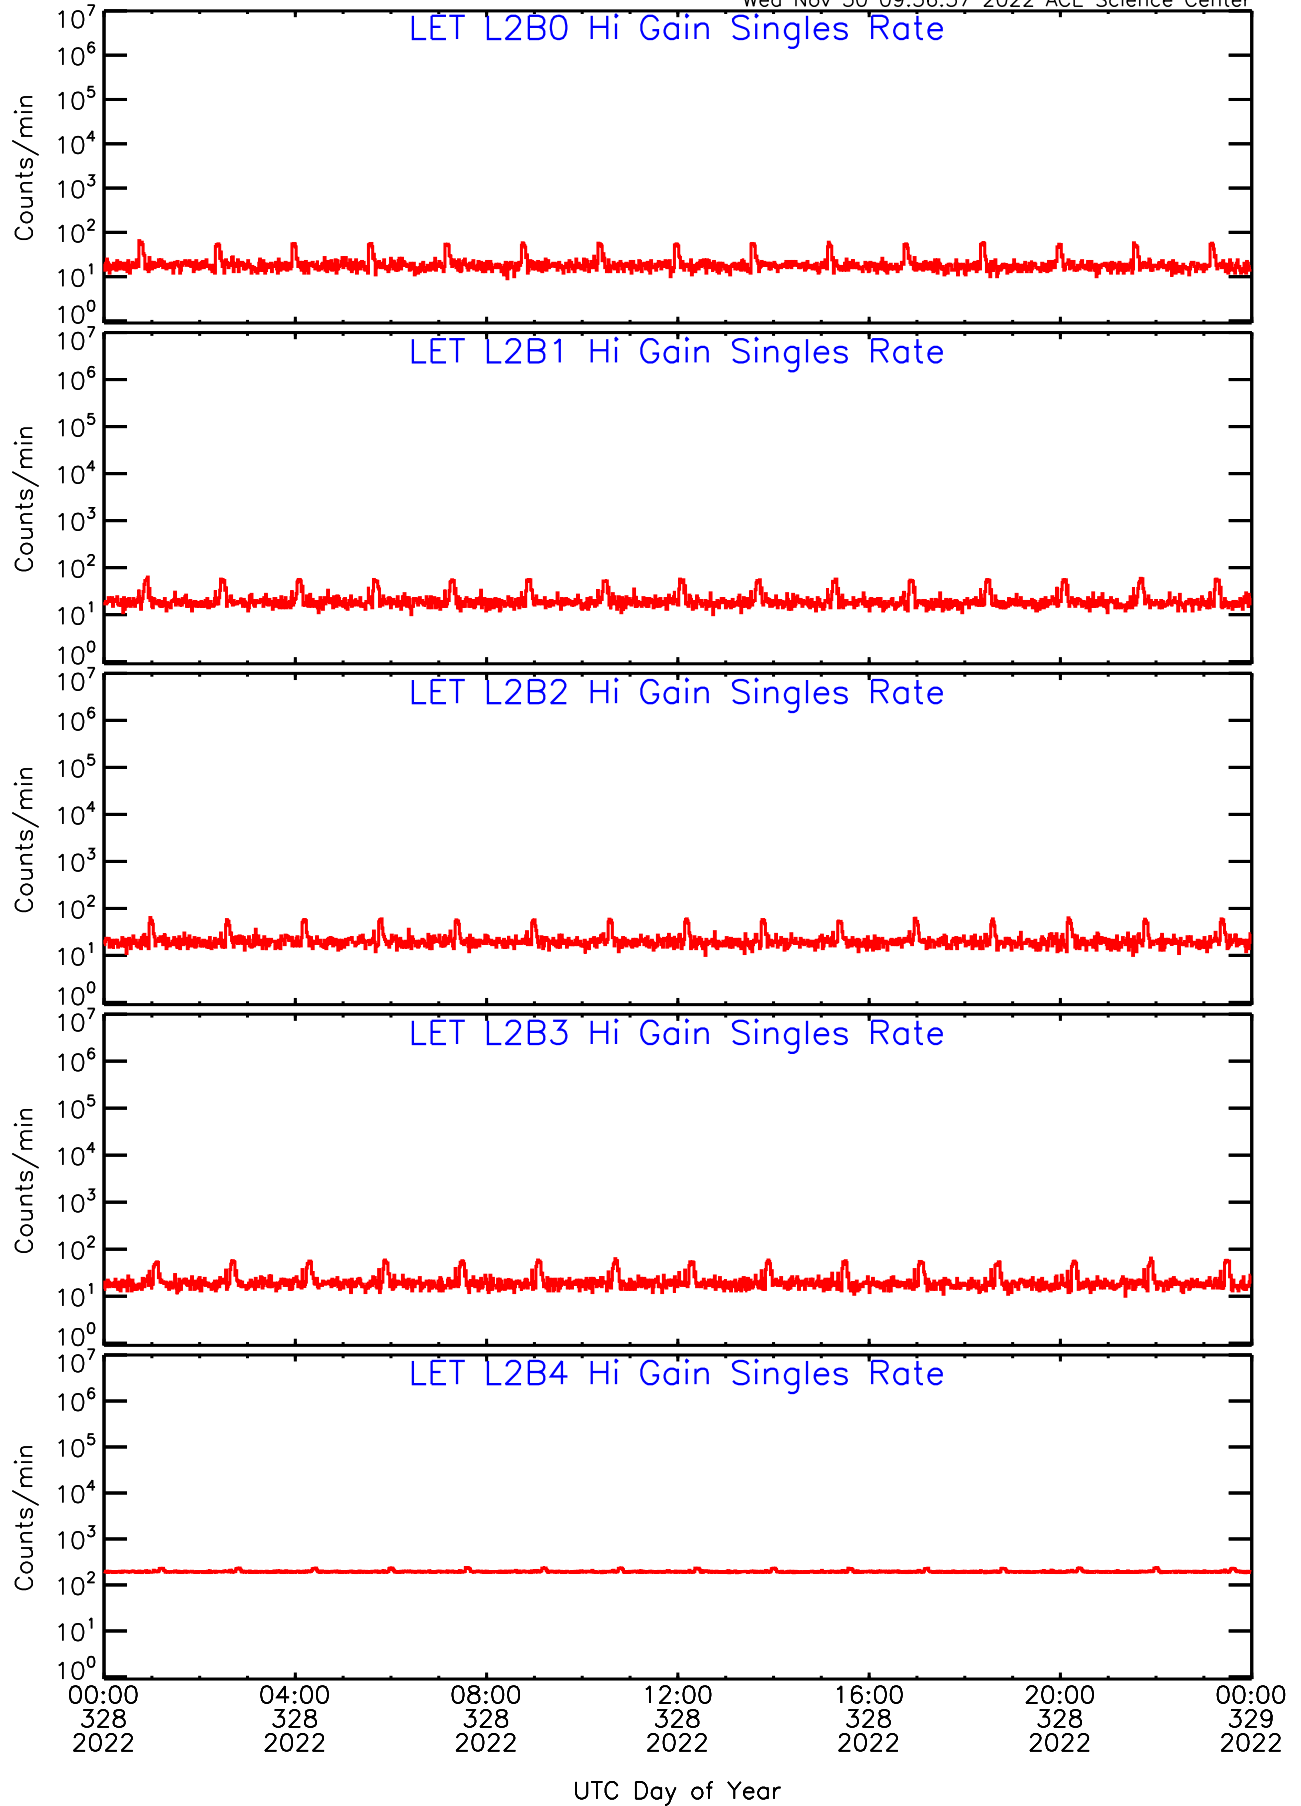

LET ahead Hi-Gain SINGLES RATES Data for 2022-328

Wed Nov 30 09:56:37 2022 ACE Science Center