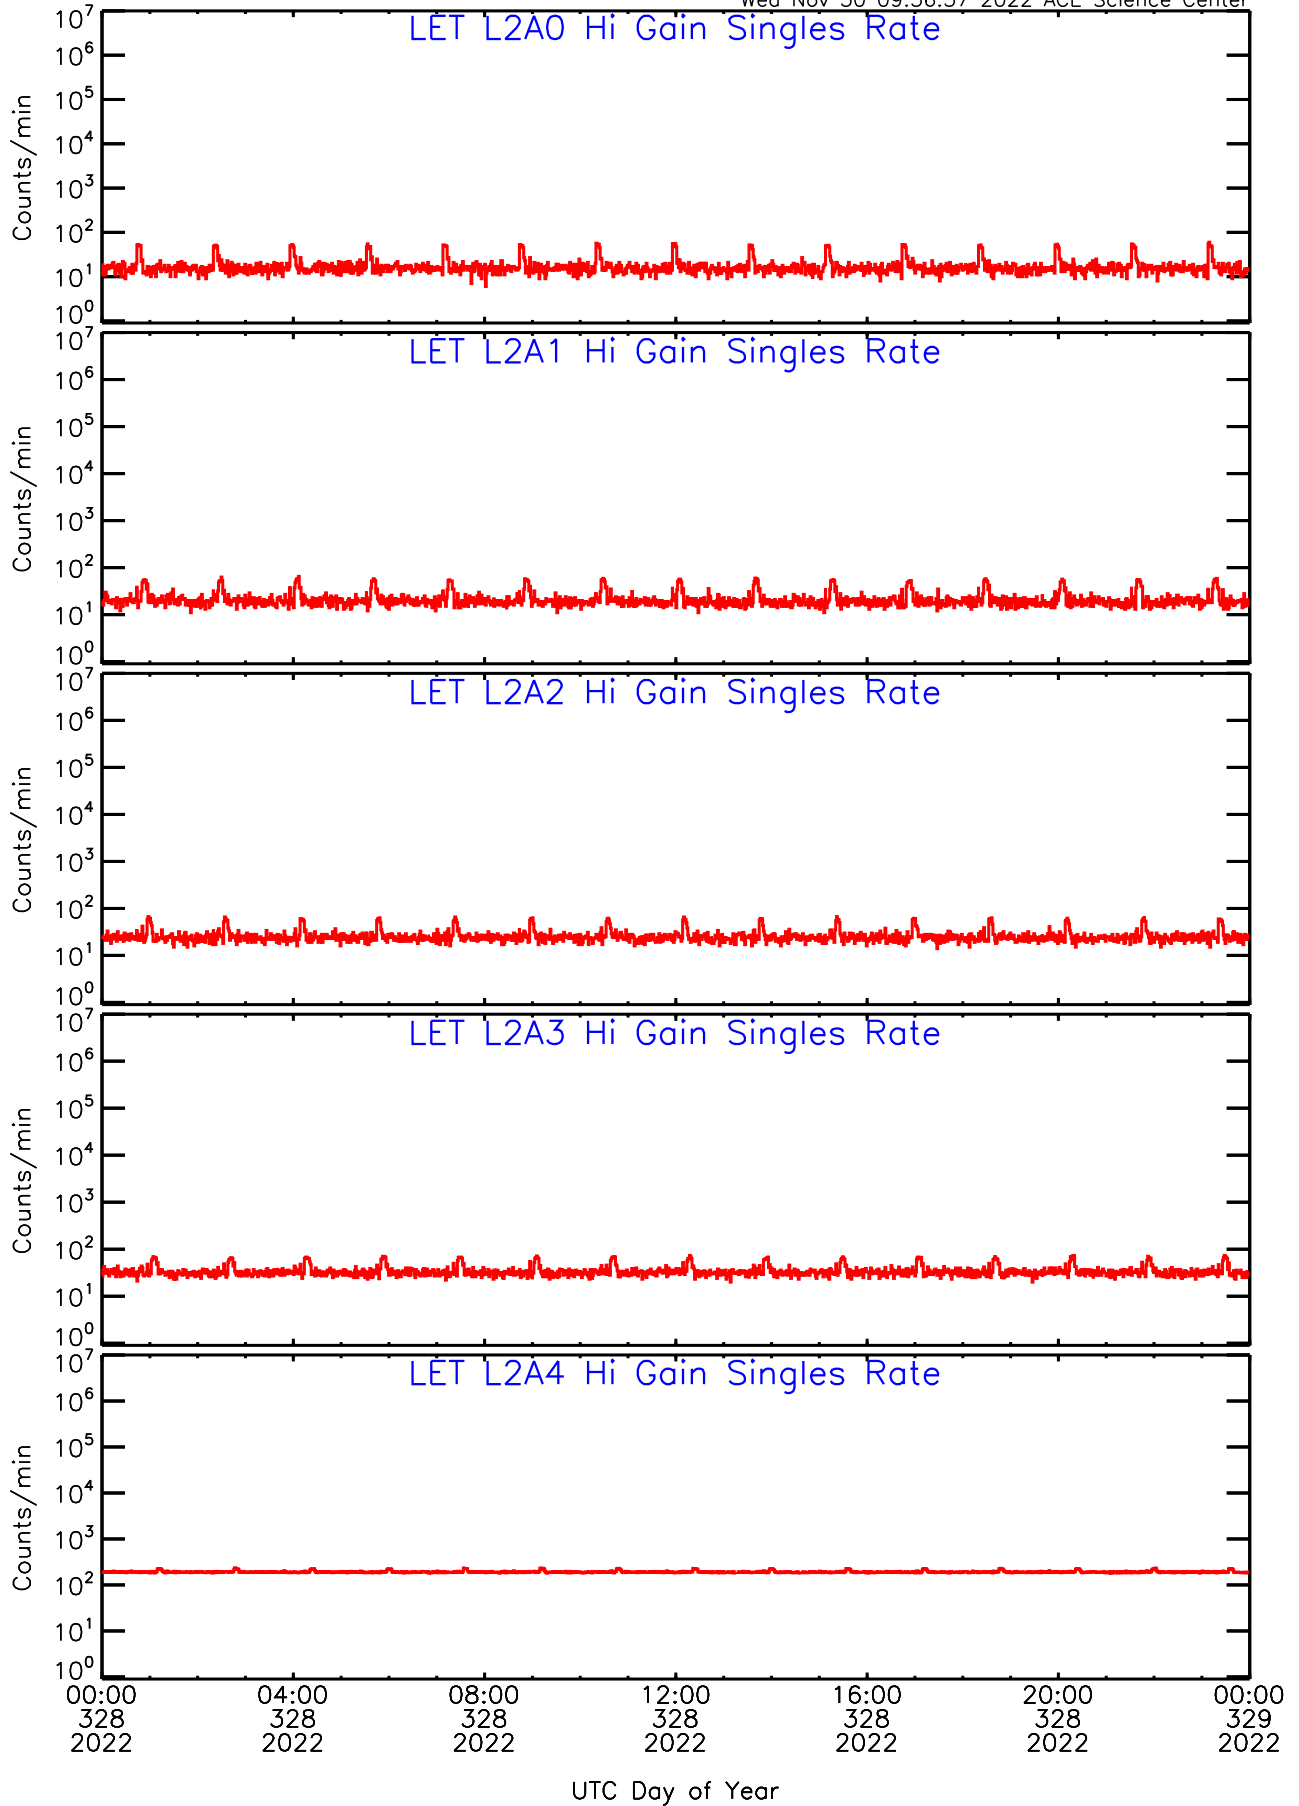

LET ahead Hi-Gain SINGLES RATES Data for 2022-328

Wed Nov 30 09:56:37 2022 ACE Science Center