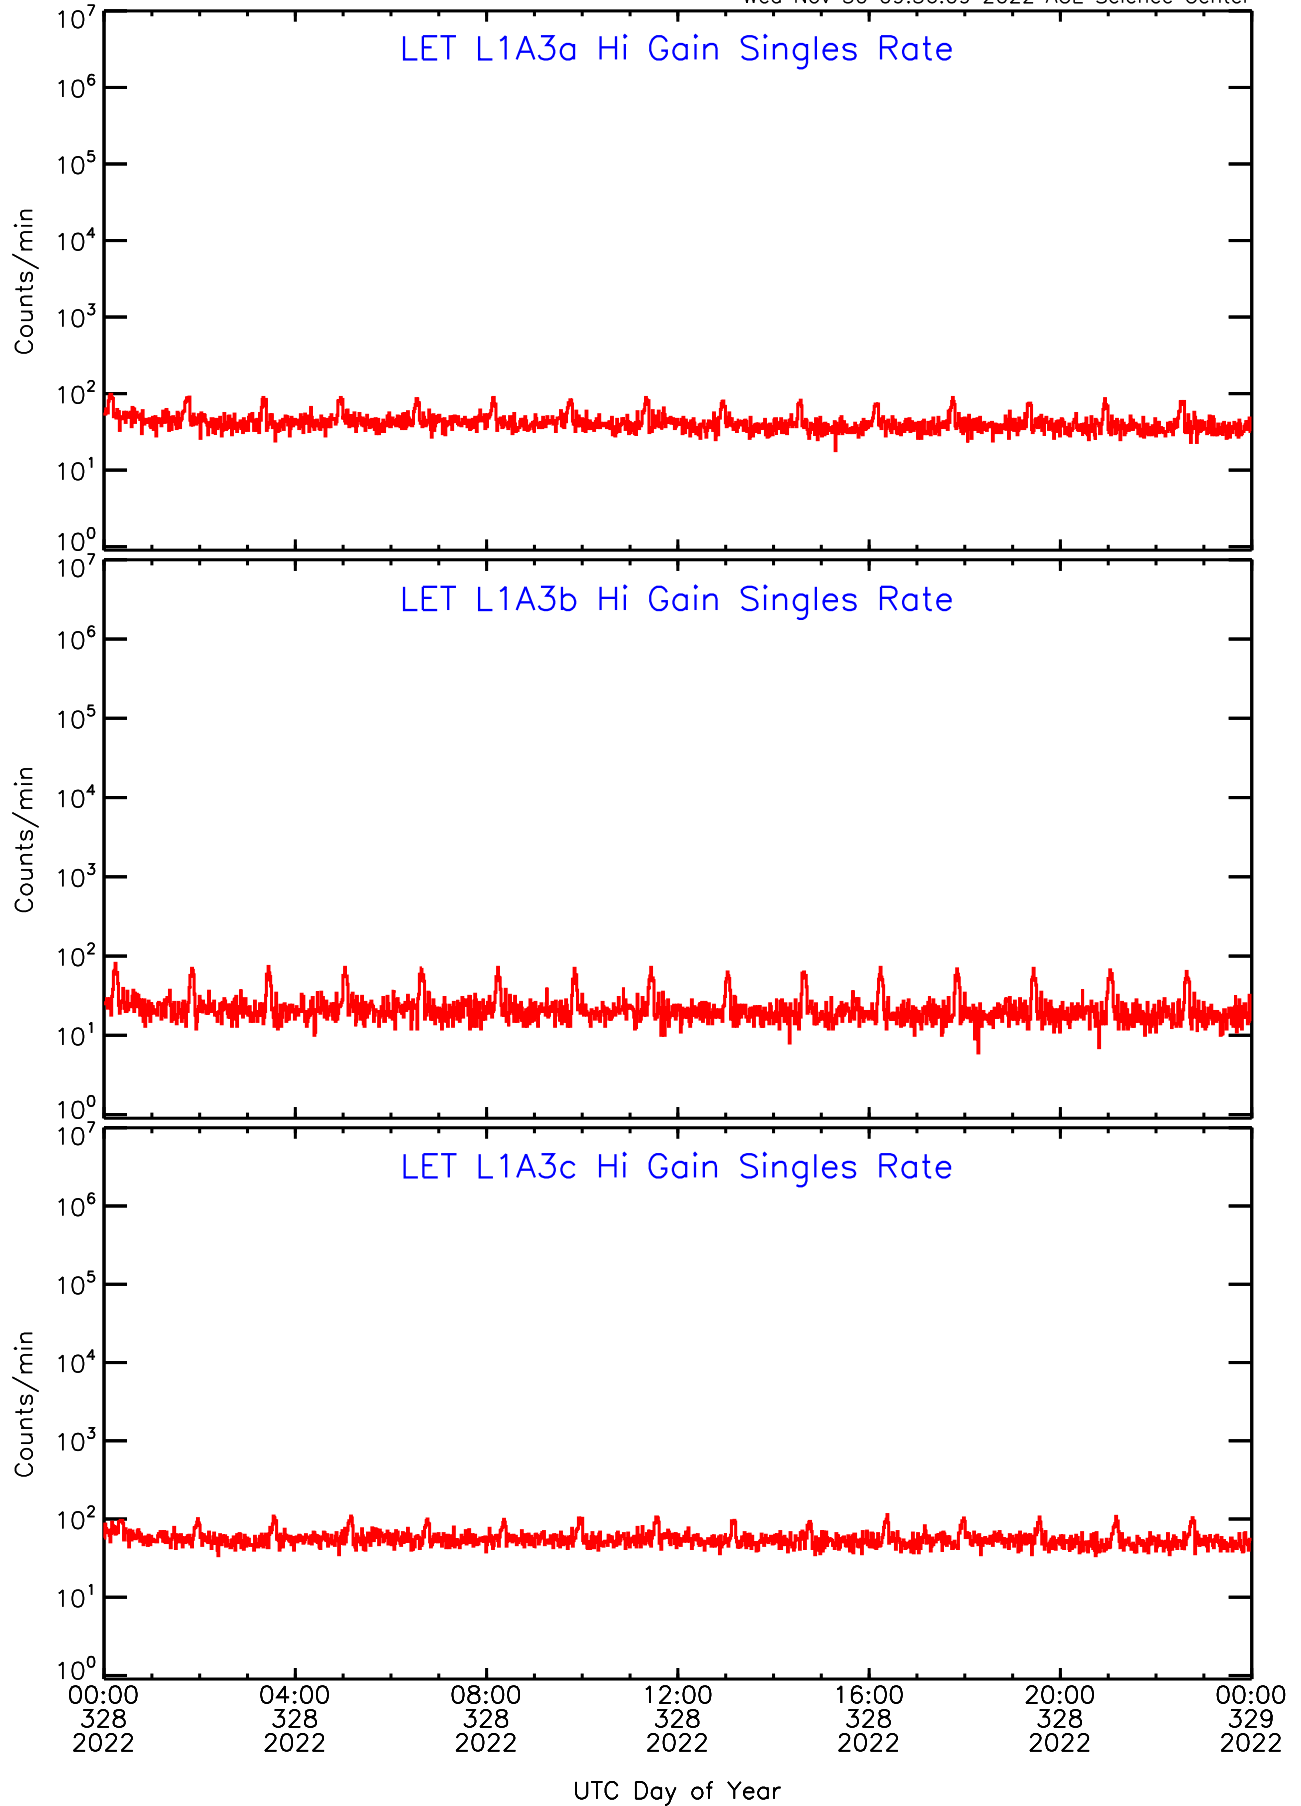

LET ahead Hi-Gain SINGLES RATES Data for 2022-328

Wed Nov 30 09:56:09 2022 ACE Science Center