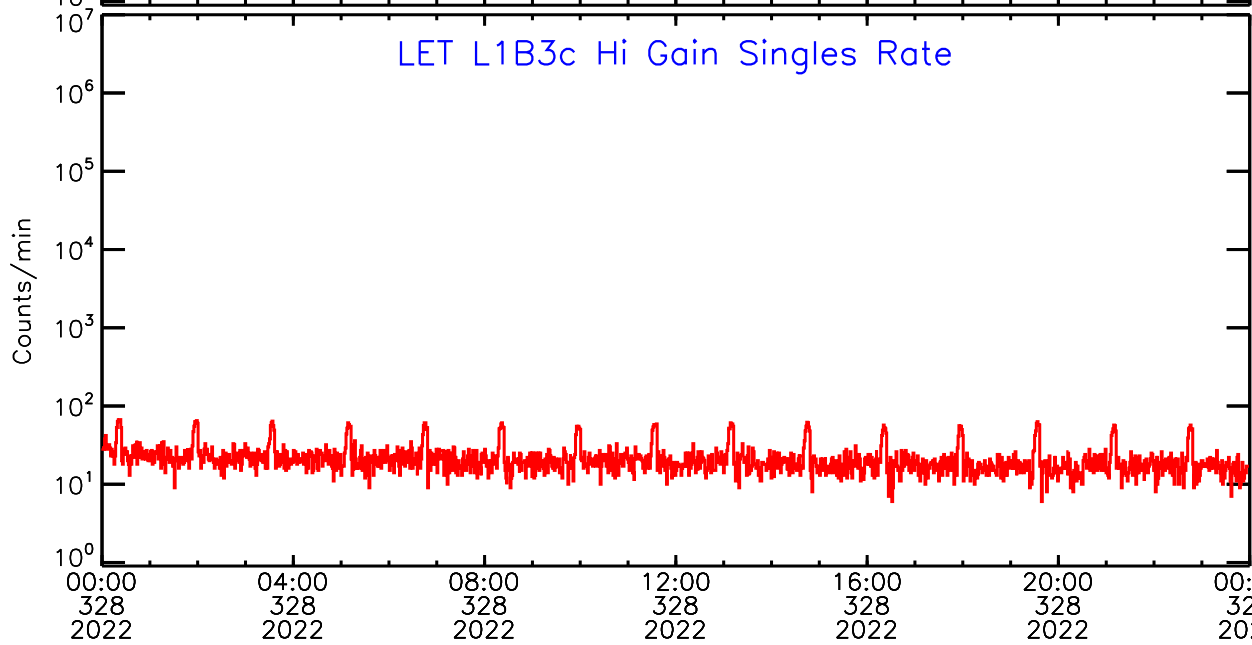

LET ahead Hi-Gain SINGLES RATES Data for 2022-328

Wed Nov 30 09:56:10 2022 ACE Science Center

UTC Day of Year