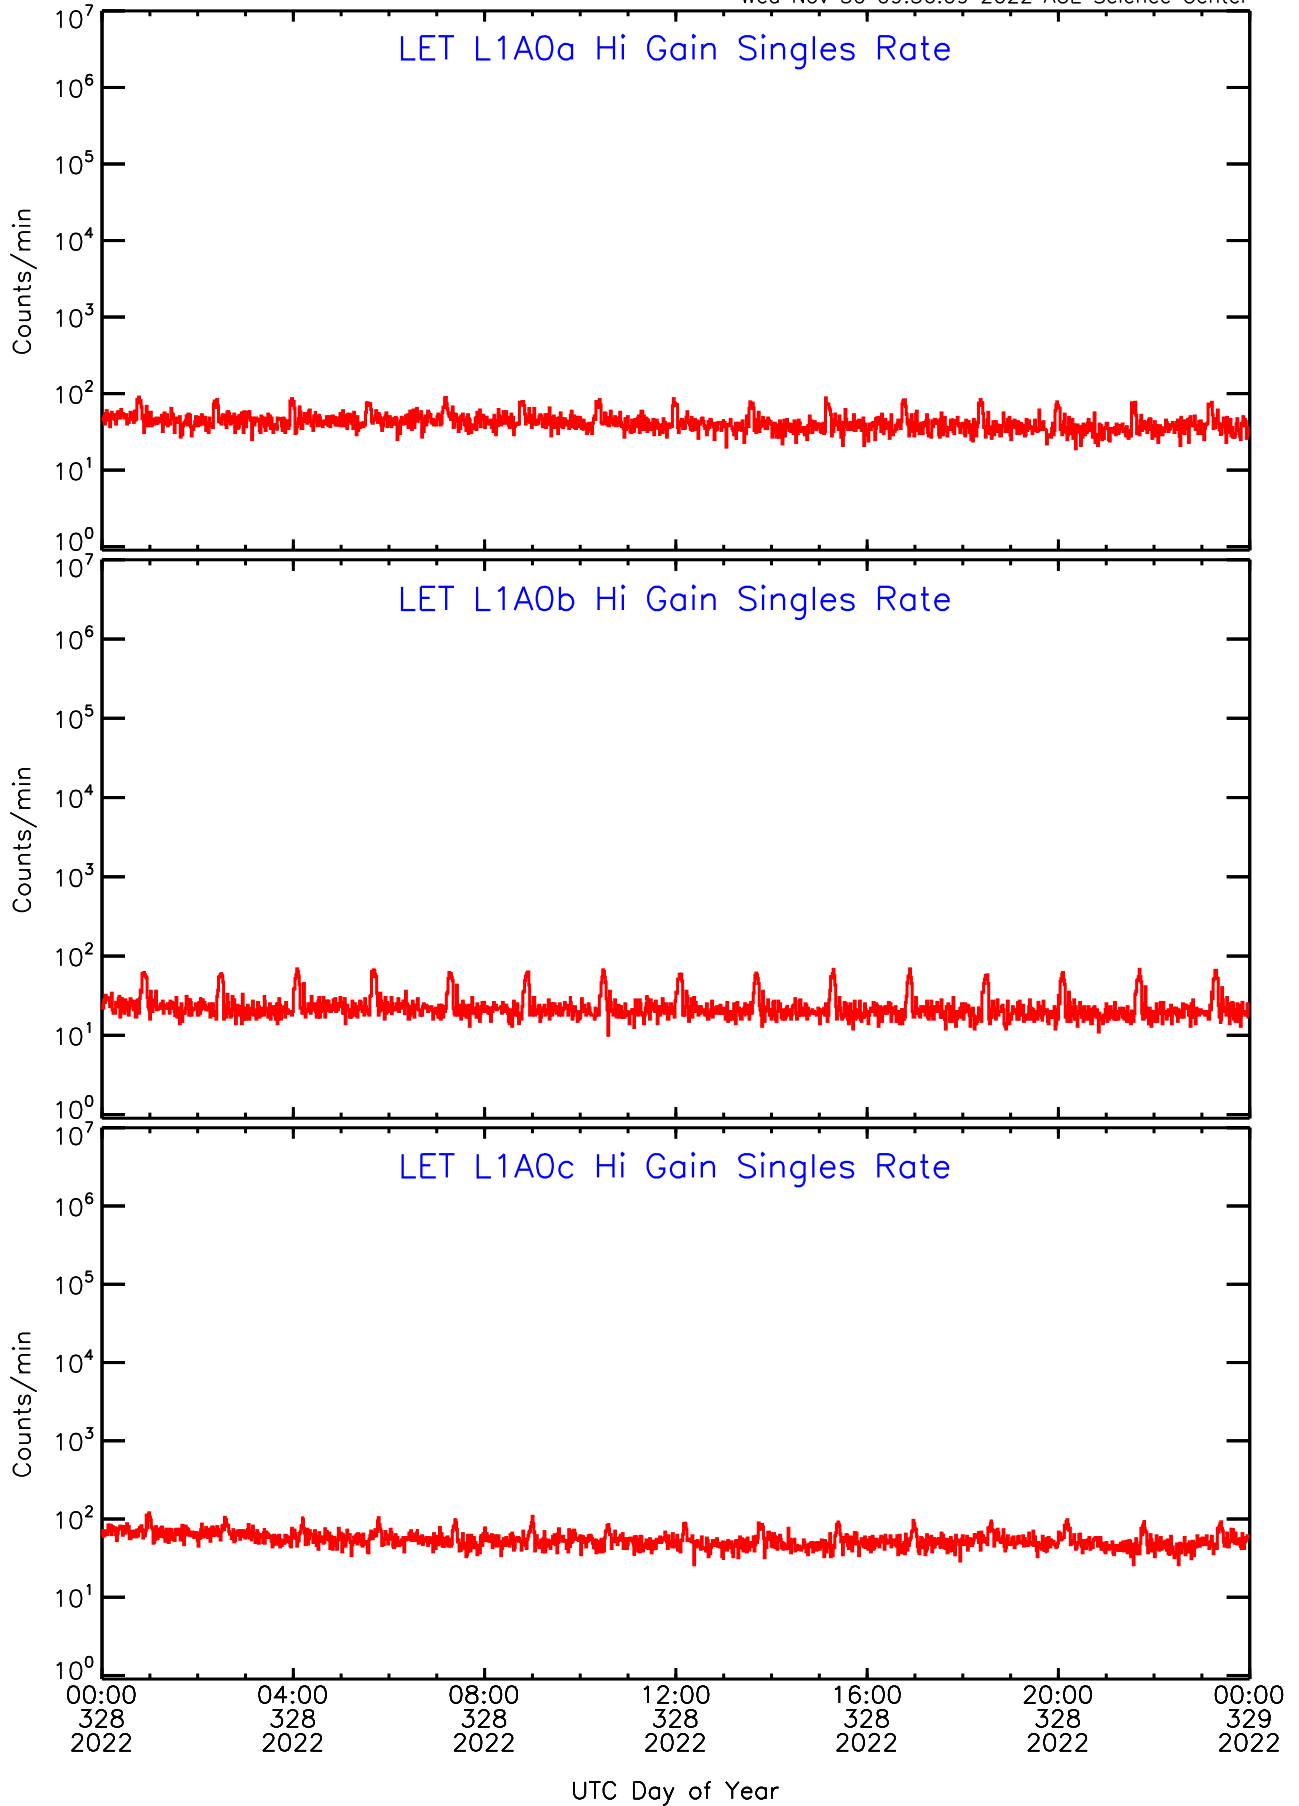

# LET ahead Hi-Gain SINGLES RATES Data for 2022-328

Wed Nov 30 09:56:09 2022 ACE Science Center