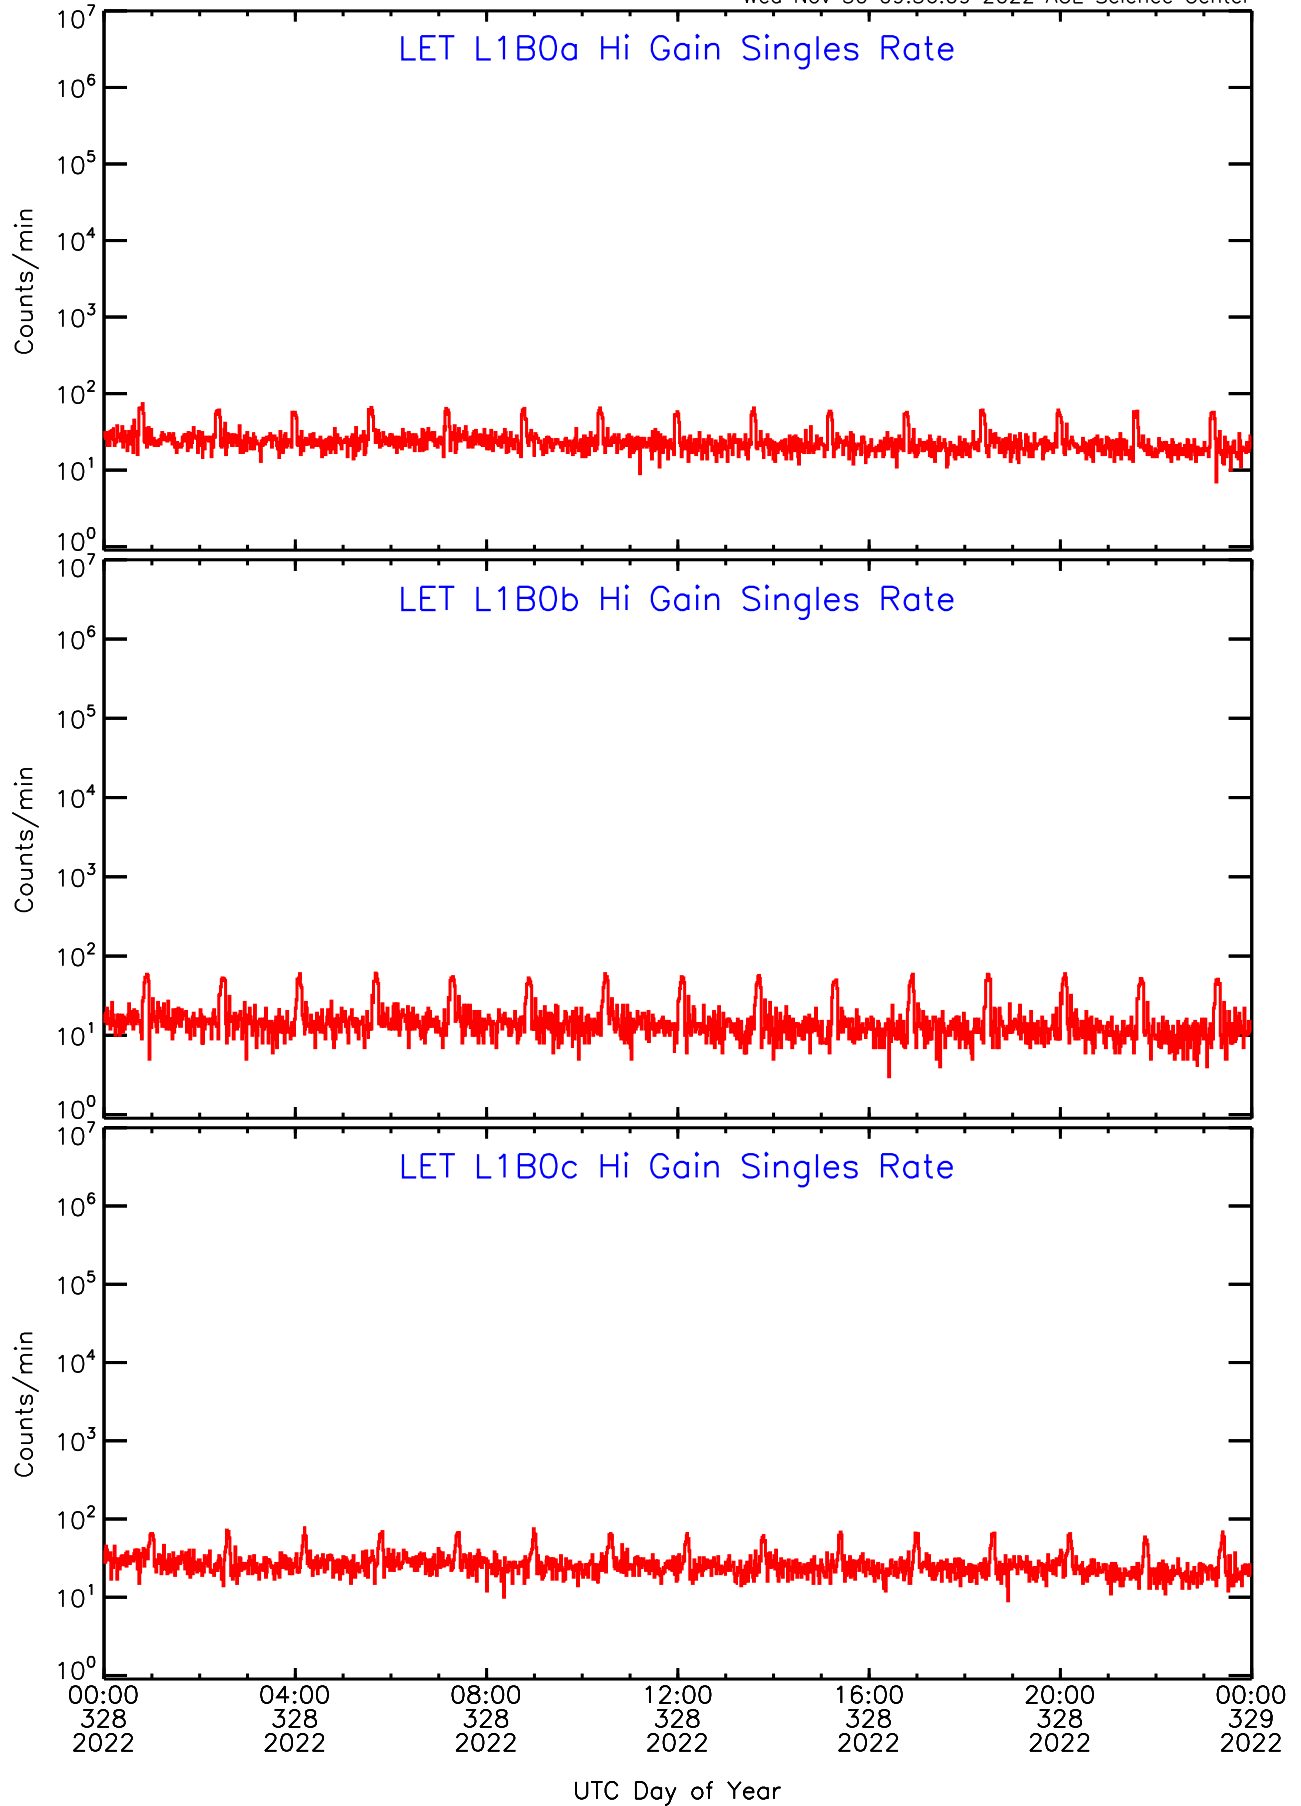

LET ahead Hi-Gain SINGLES RATES Data for 2022-328

Wed Nov 30 09:56:09 2022 ACE Science Center