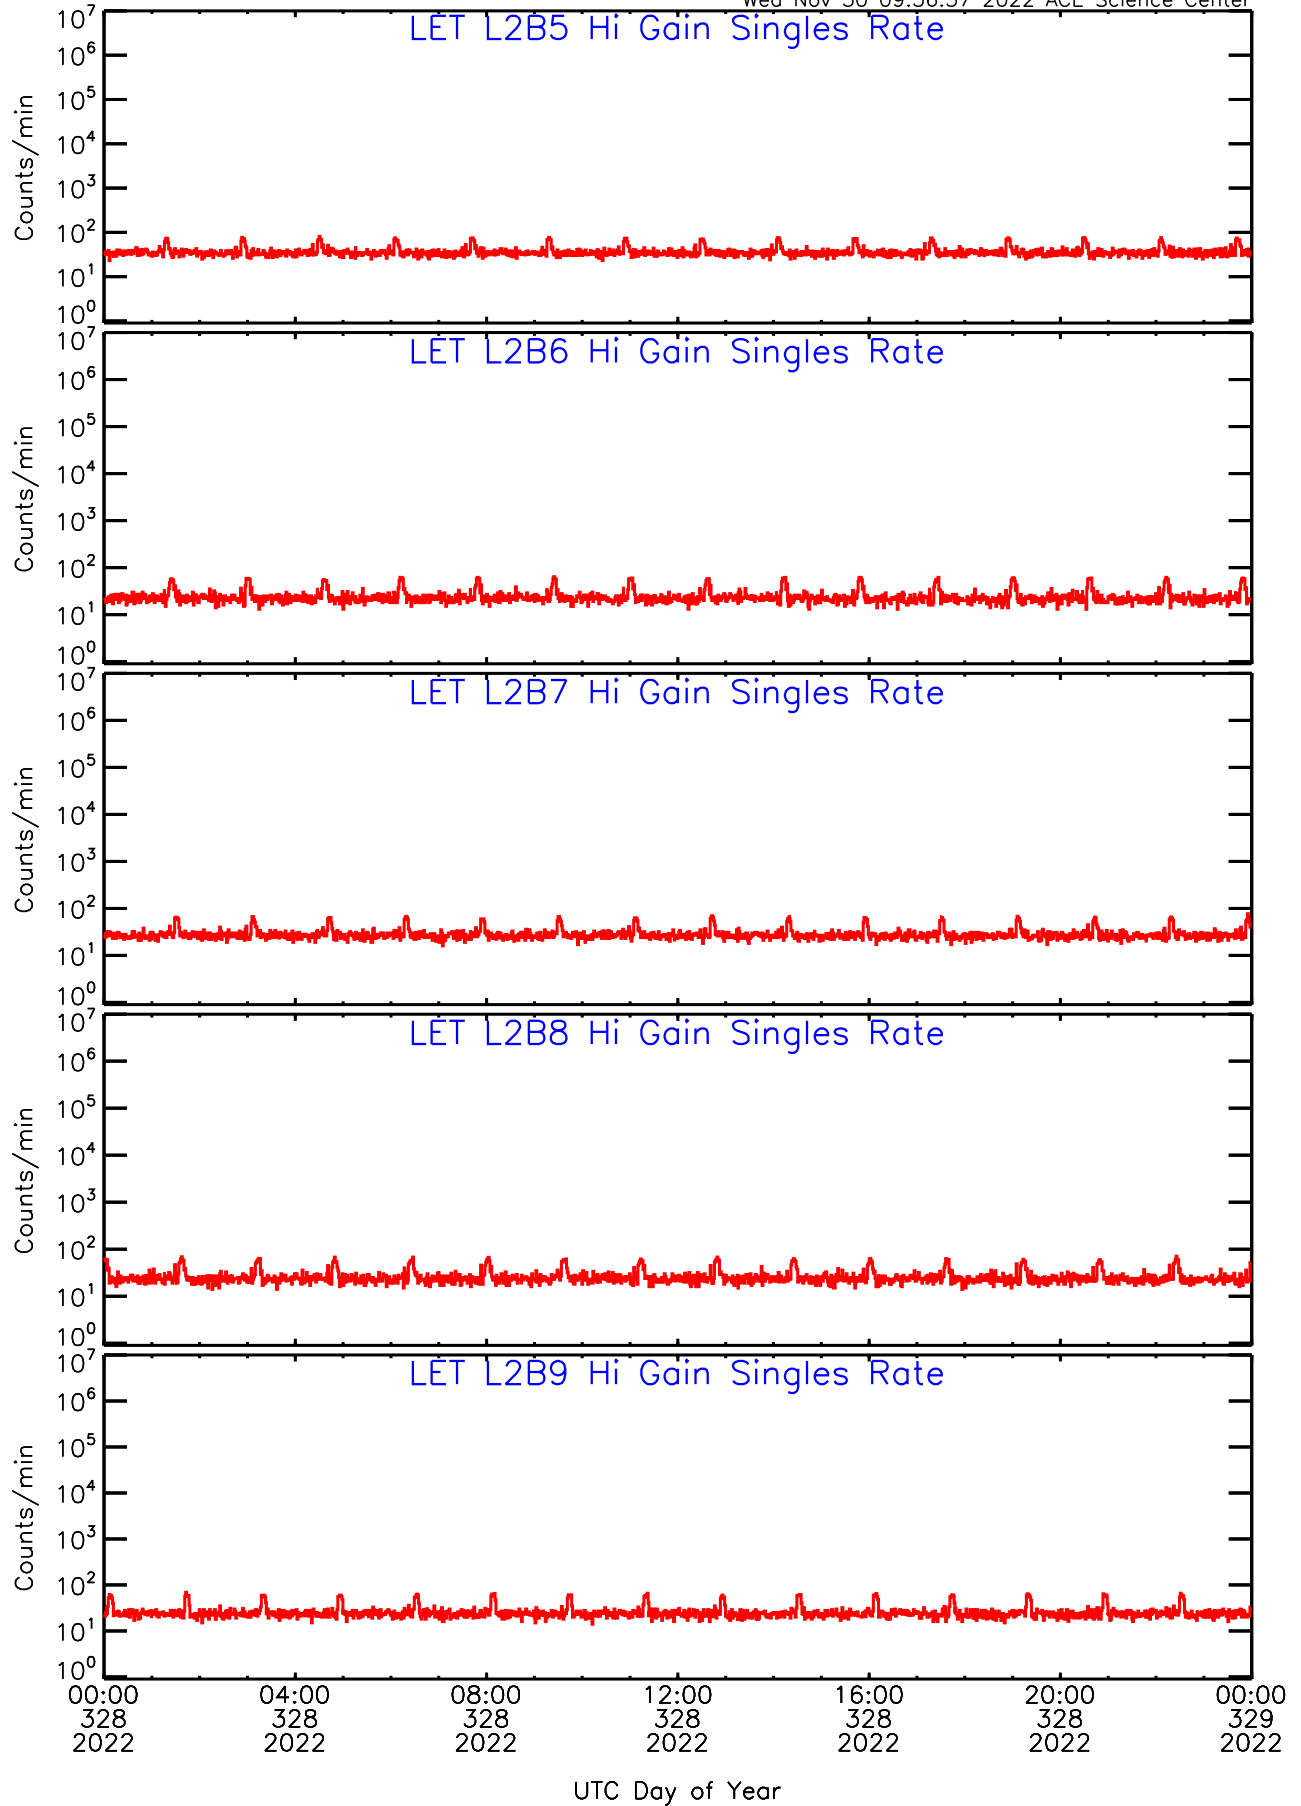

LET ahead Hi-Gain SINGLES RATES Data for 2022-328

Wed Nov 30 09:56:37 2022 ACE Science Center