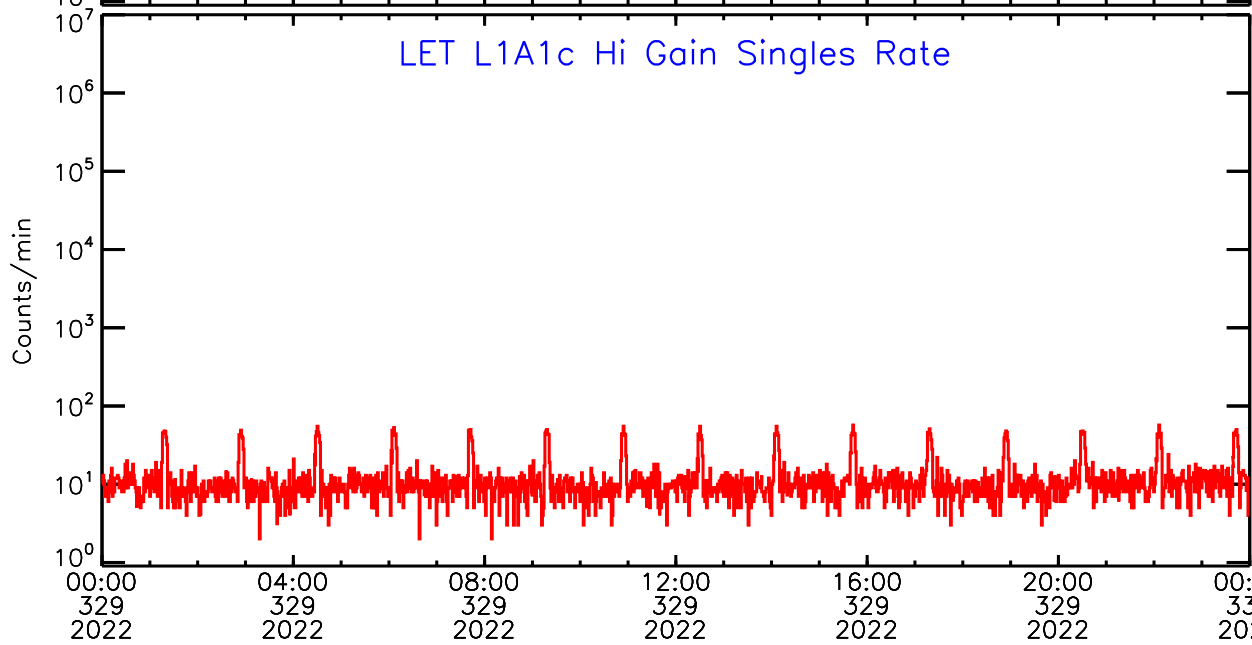

LET ahead Hi-Gain SINGLES RATES Data for 2022-329

Thu Dec 1 09:56:09 2022 ACE Science Center

LET ahead Hi-Gain SINGLES RATES Data for 2022-329

Thu Dec 1 09:56:09 2022 ACE Science Center

00:00 04:00 08:00 12:00 16:00 20:00 00:00
329 329 329 329 329 329 330
2022 2022 2022 2022 2022 2022 2022