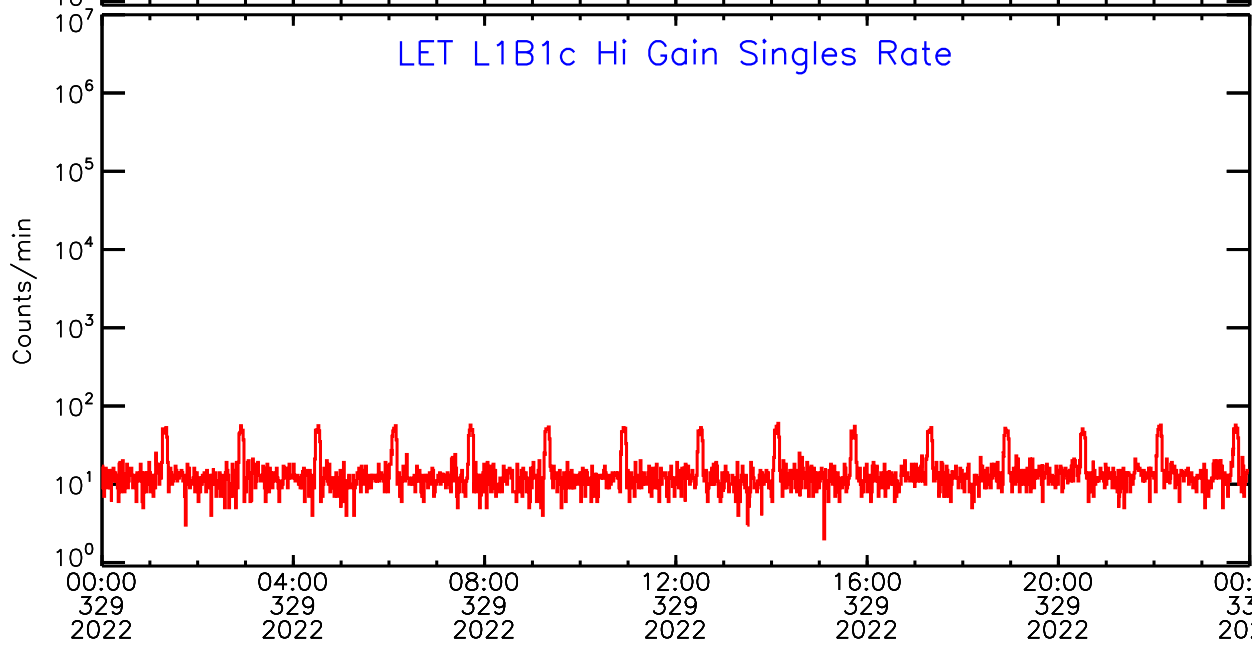

Thu Dec 1 09:56:09 2022 ACE Science Center

LET ahead Hi-Gain SINGLES RATES Data for 2022-329

Thu Dec 1 09:56:09 2022 ACE Science Center

LET ahead Hi-Gain SINGLES RATES Data for 2022-329

Thu Dec 1 09:56:09 2022 ACE Science Center