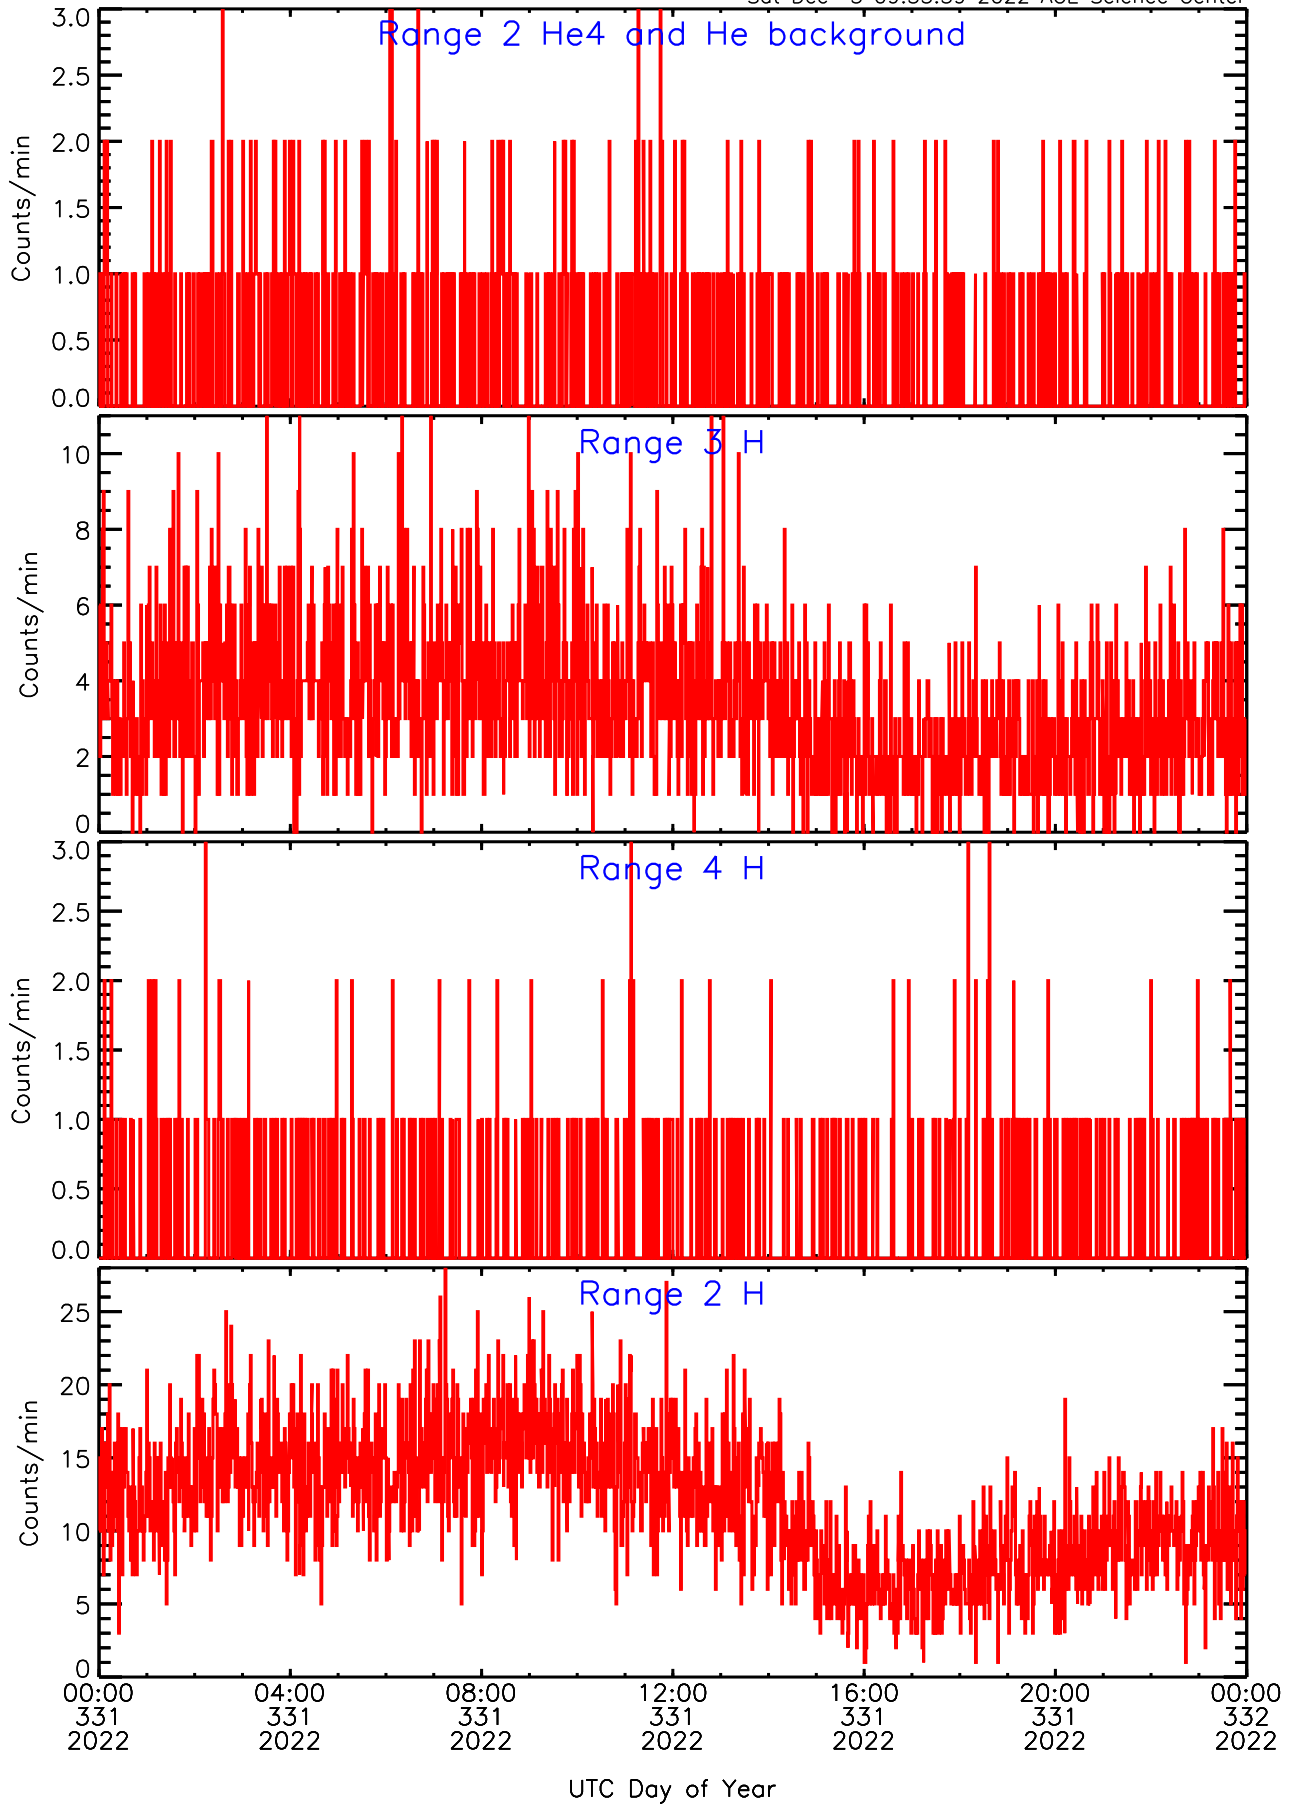

LET ahead BUFRATES Data for 2022-331

Sat Dec 3 09:55:39 2022 ACE Science Center