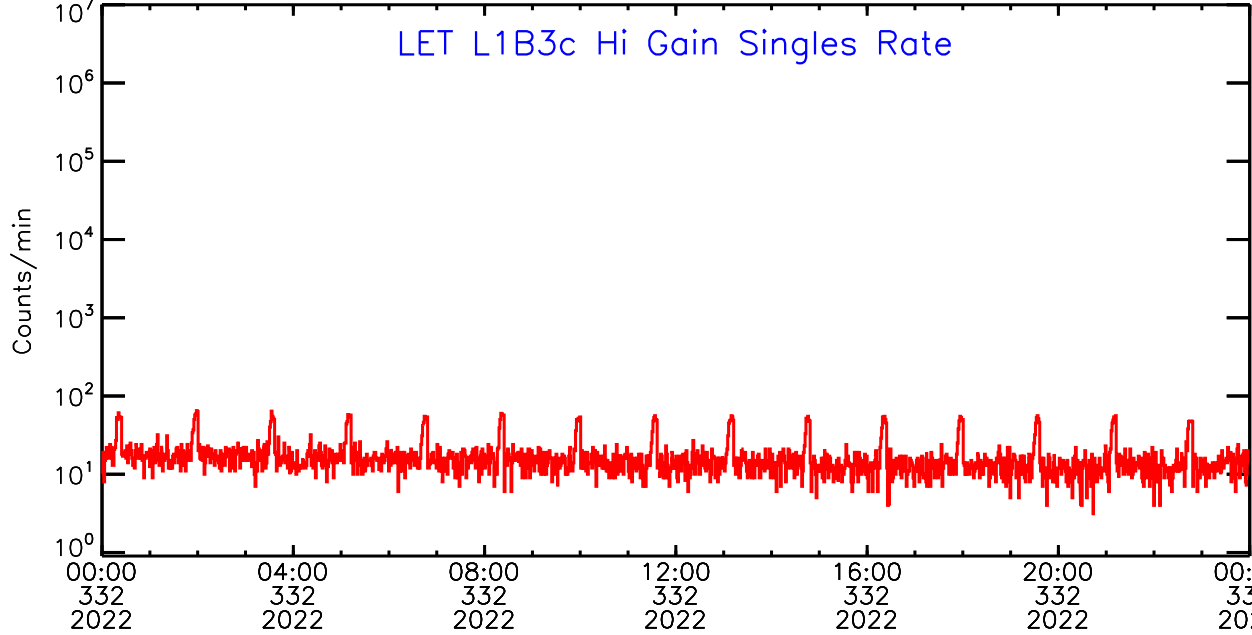

UTC Day of Year

LET ahead Hi-Gain SINGLES RATES Data for 2022-332

Sun Dec 4 09:56:17 2022 ACE Science Center

LET ahead Hi-Gain SINGLES RATES Data for 2022-332

Sun Dec 4 09:56:17 2022 ACE Science Center

UTC Day of Year