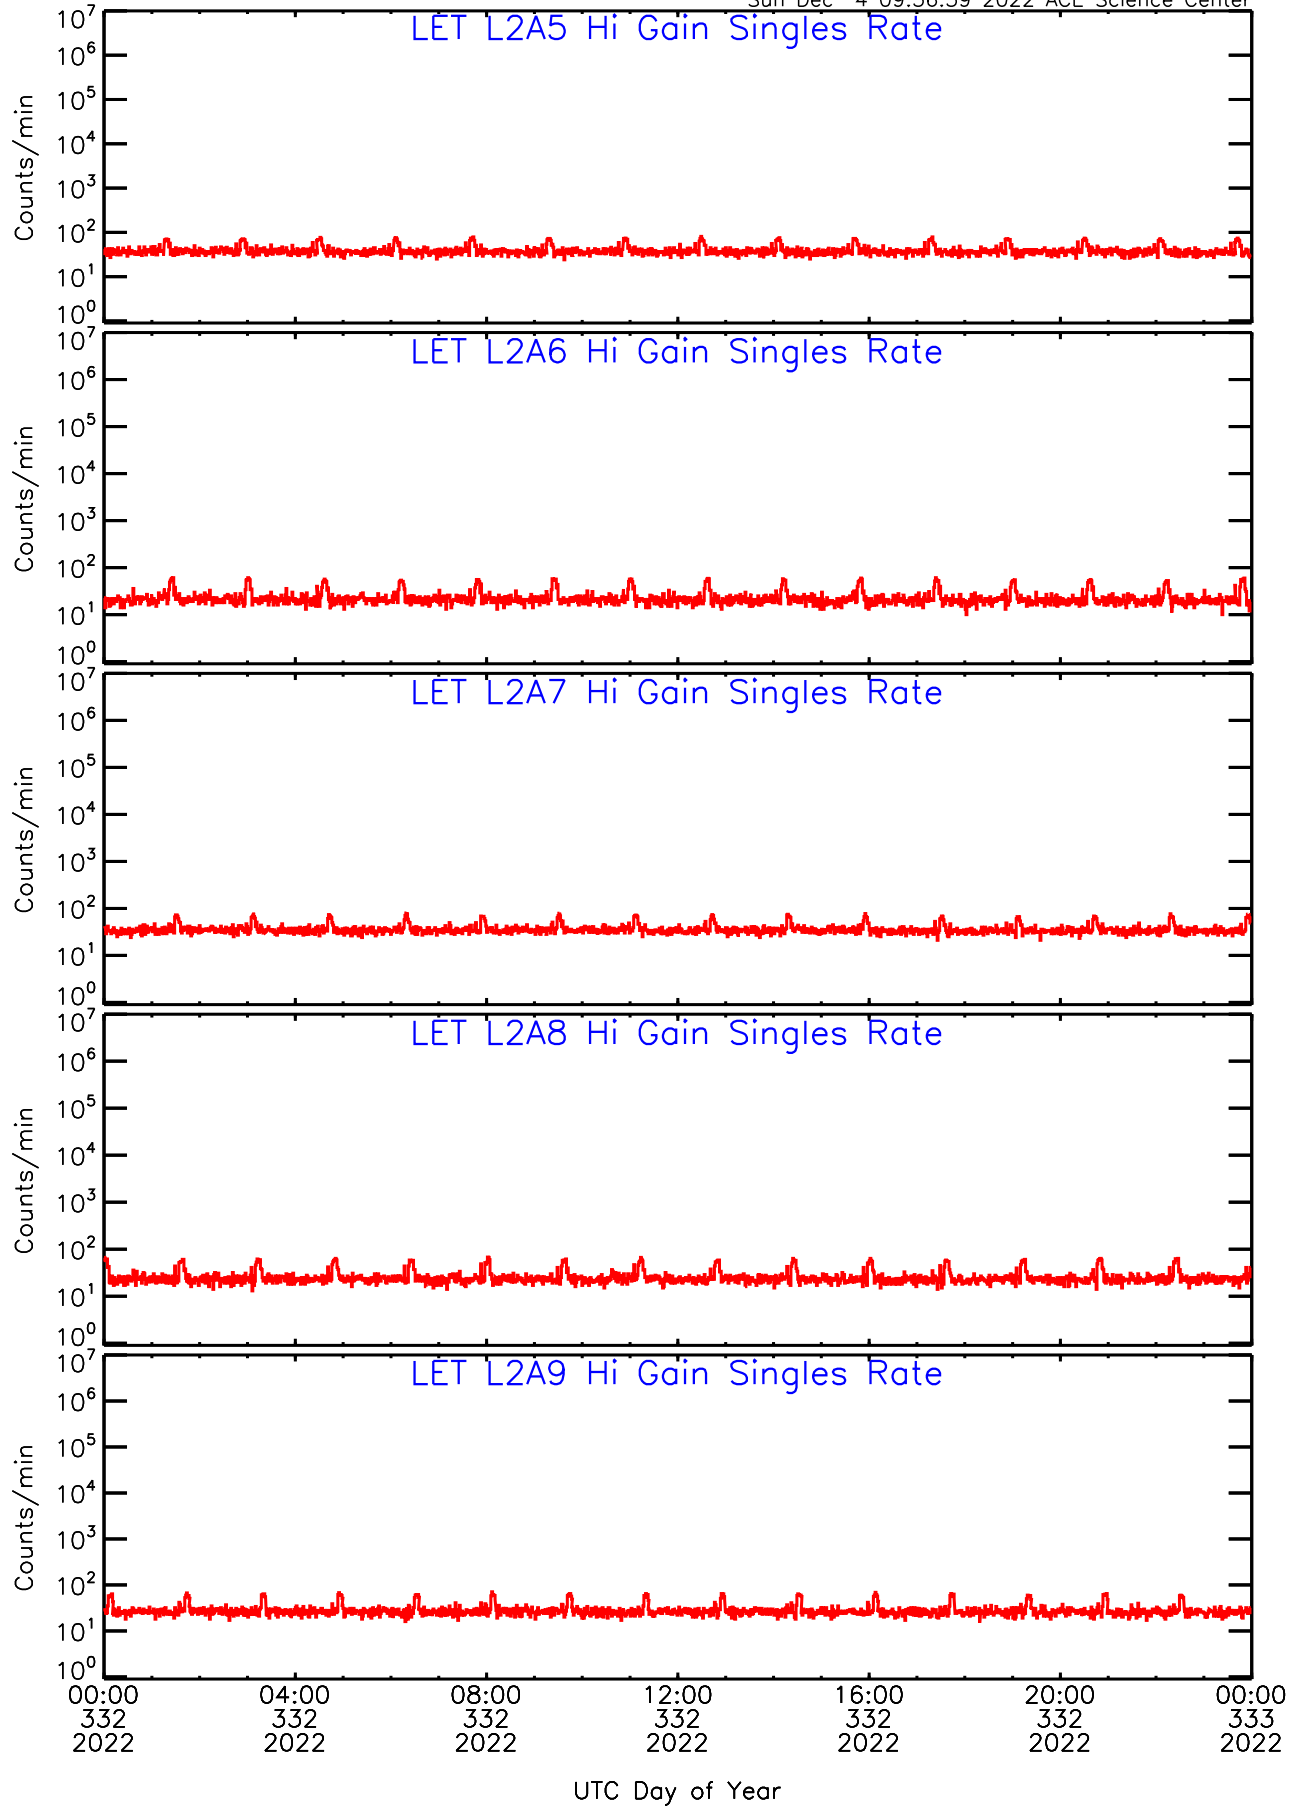

LET ahead Hi-Gain SINGLES RATES Data for 2022-332

Sun Dec 4 09:56:39 2022 ACE Science Center