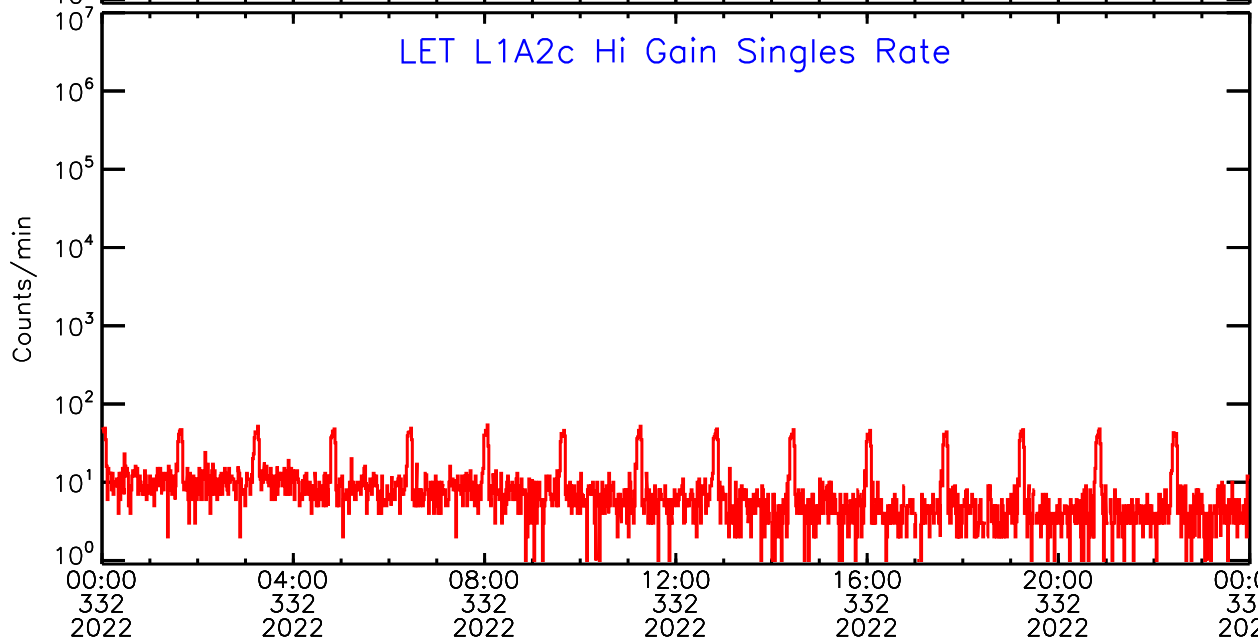

LET ahead Hi-Gain SINGLES RATES Data for 2022-332

Sun Dec 4 09:56:17 2022 ACE Science Center

UTC Day of Year

00:00 04:00 08:00 12:00 16:00 20:00 00:00
332 332 332 332 332 332 333
2022 2022 2022 2022 2022 2022 2022