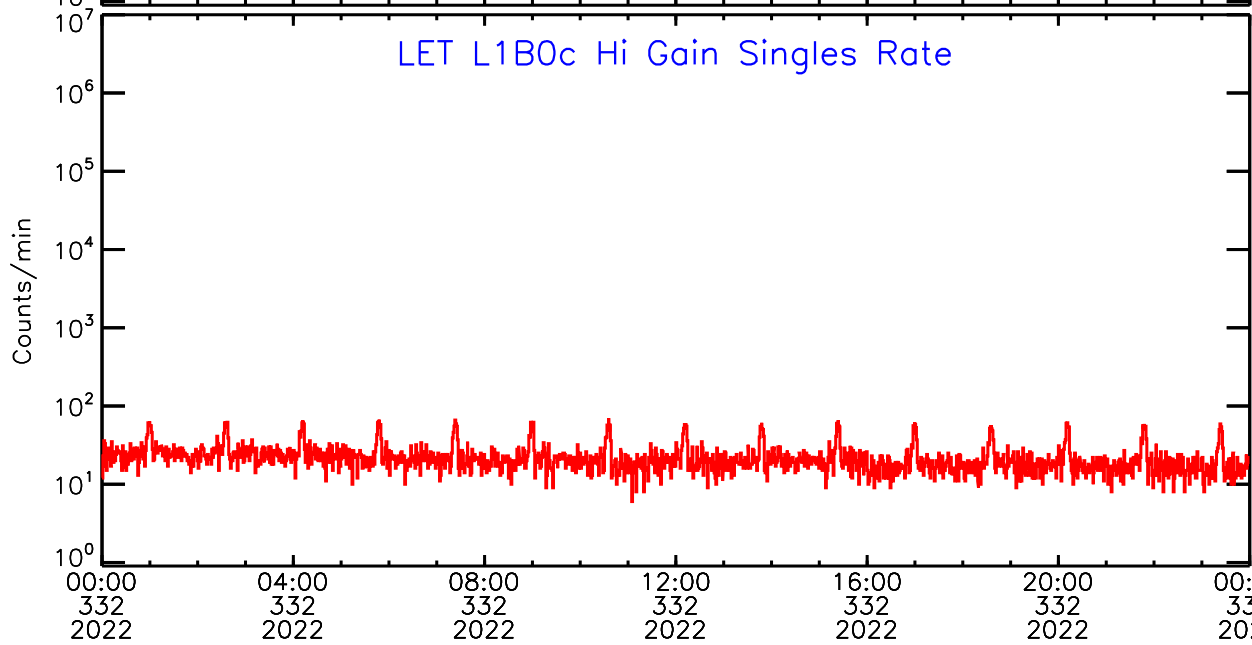

LET ahead Hi-Gain SINGLES RATES Data for 2022-332

Sun Dec 4 09:56:17 2022 ACE Science Center

UTC Day of Year