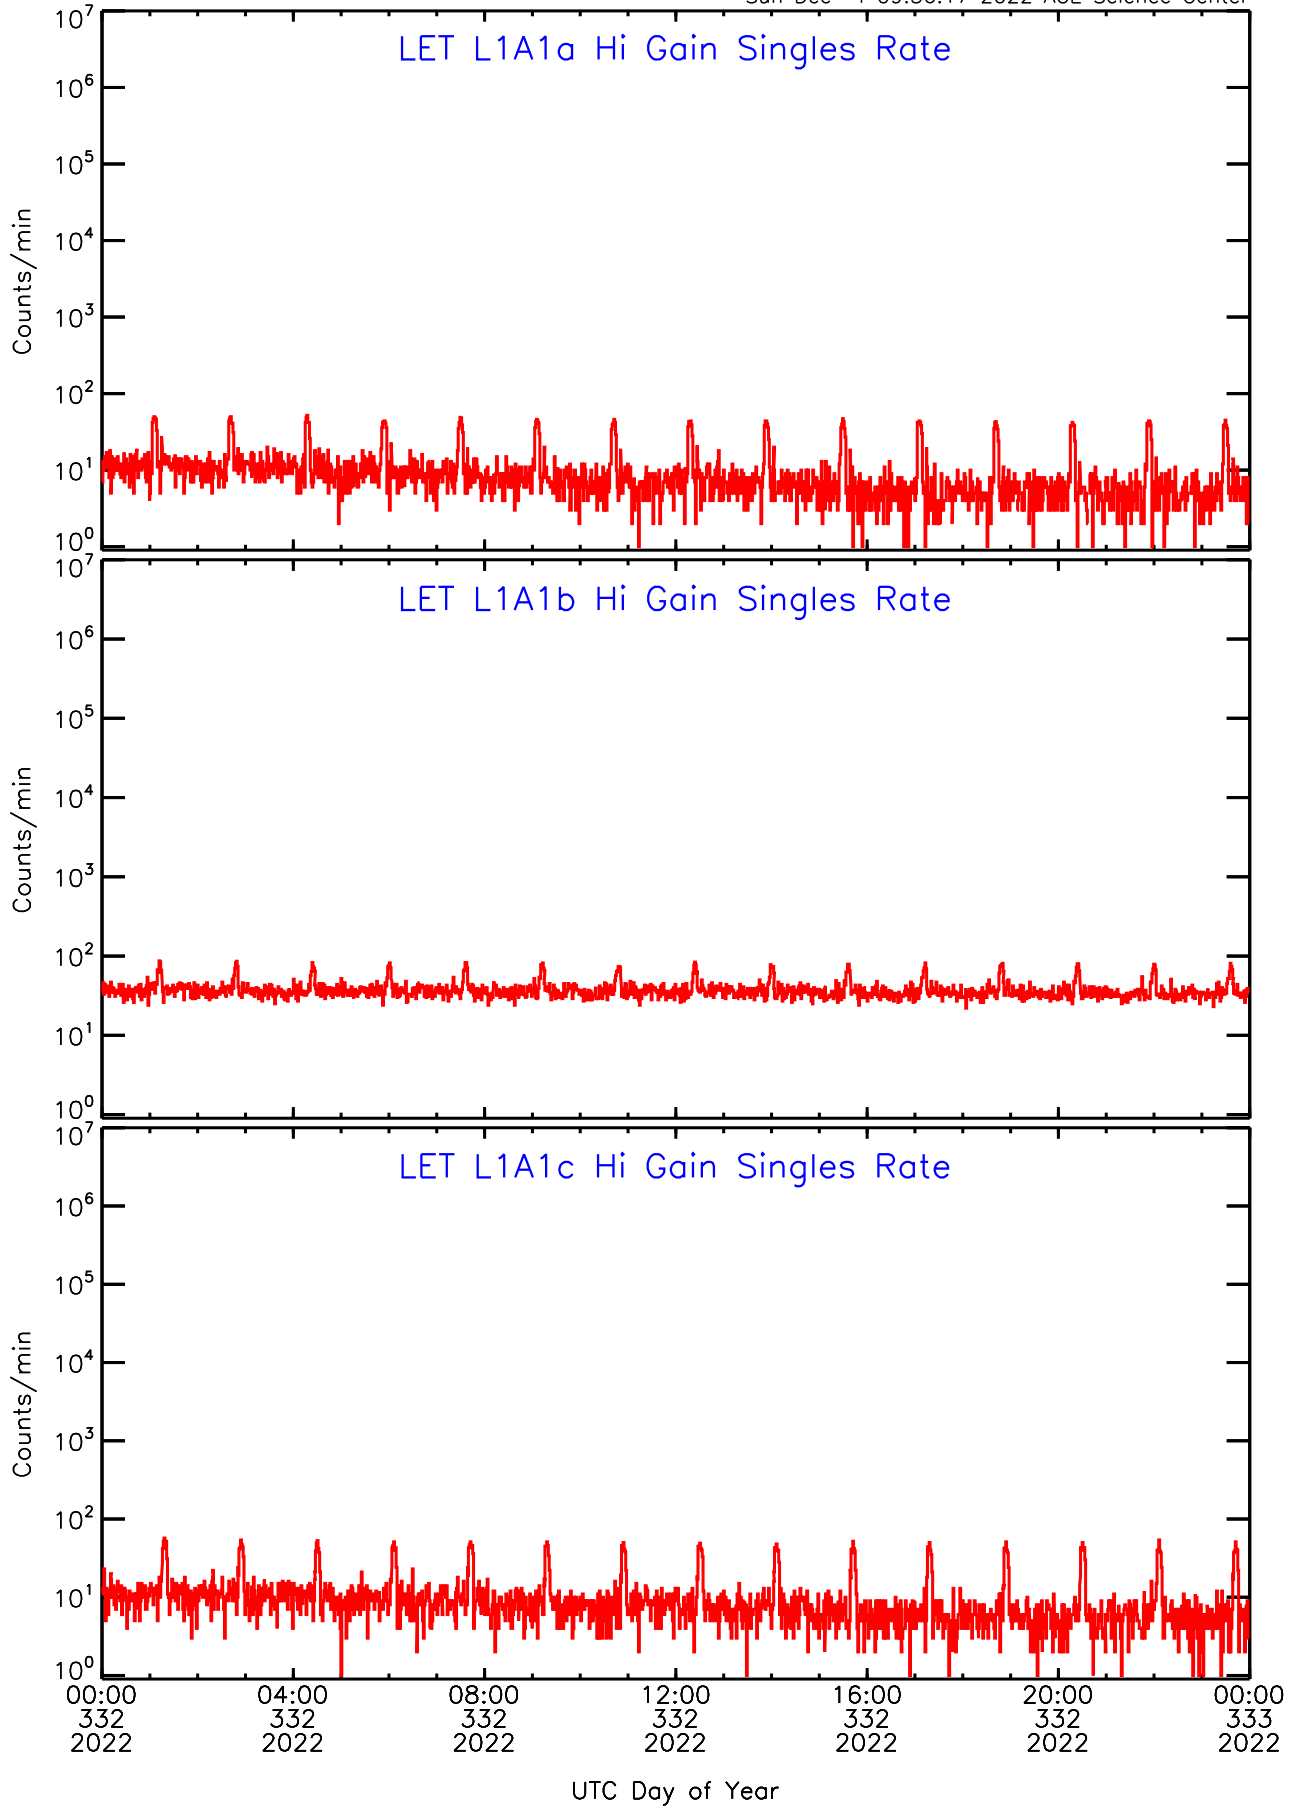

LET ahead Hi-Gain SINGLES RATES Data for 2022-332

Sun Dec 4 09:56:17 2022 ACE Science Center