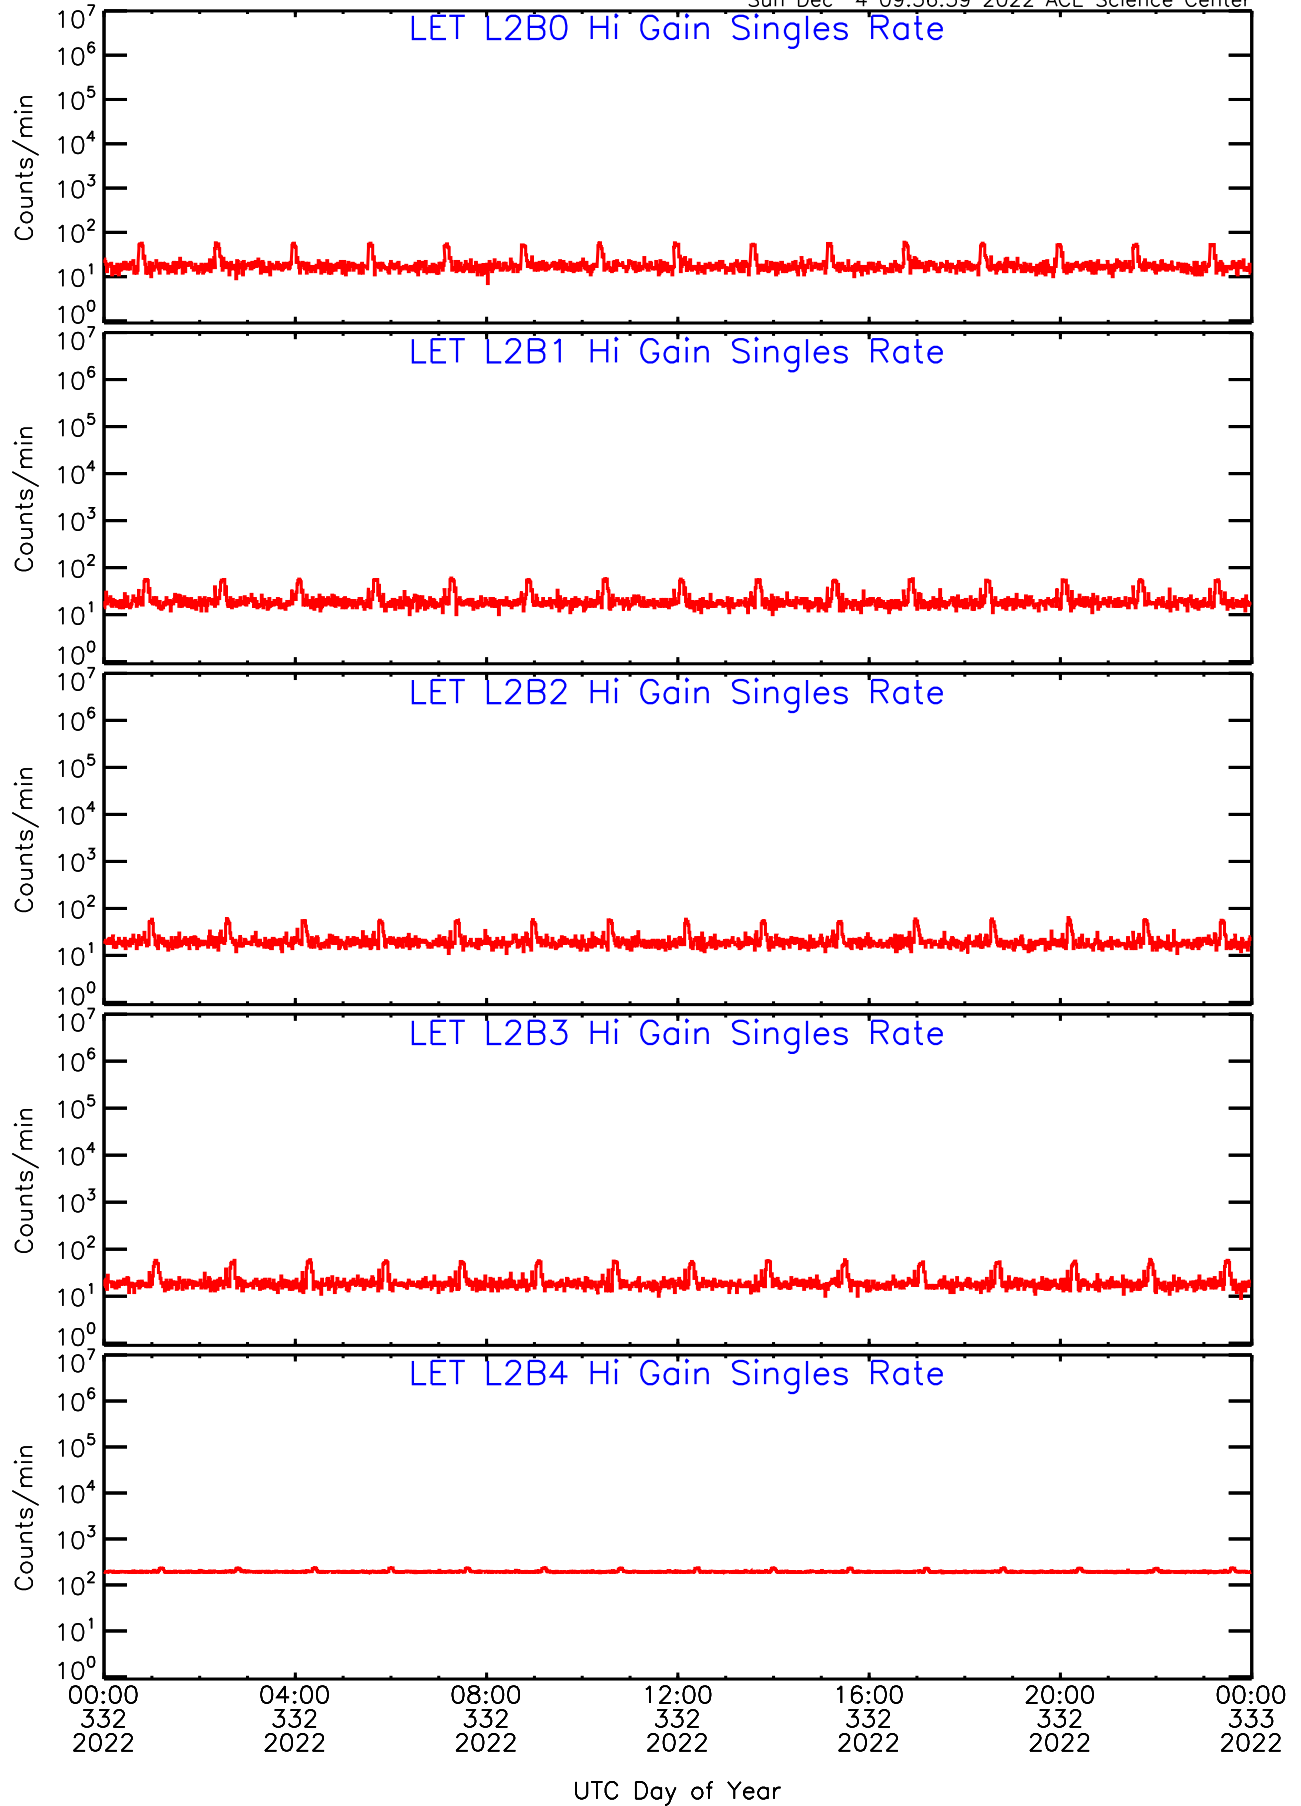

LET ahead Hi-Gain SINGLES RATES Data for 2022-332

Sun Dec 4 09:56:39 2022 ACE Science Center