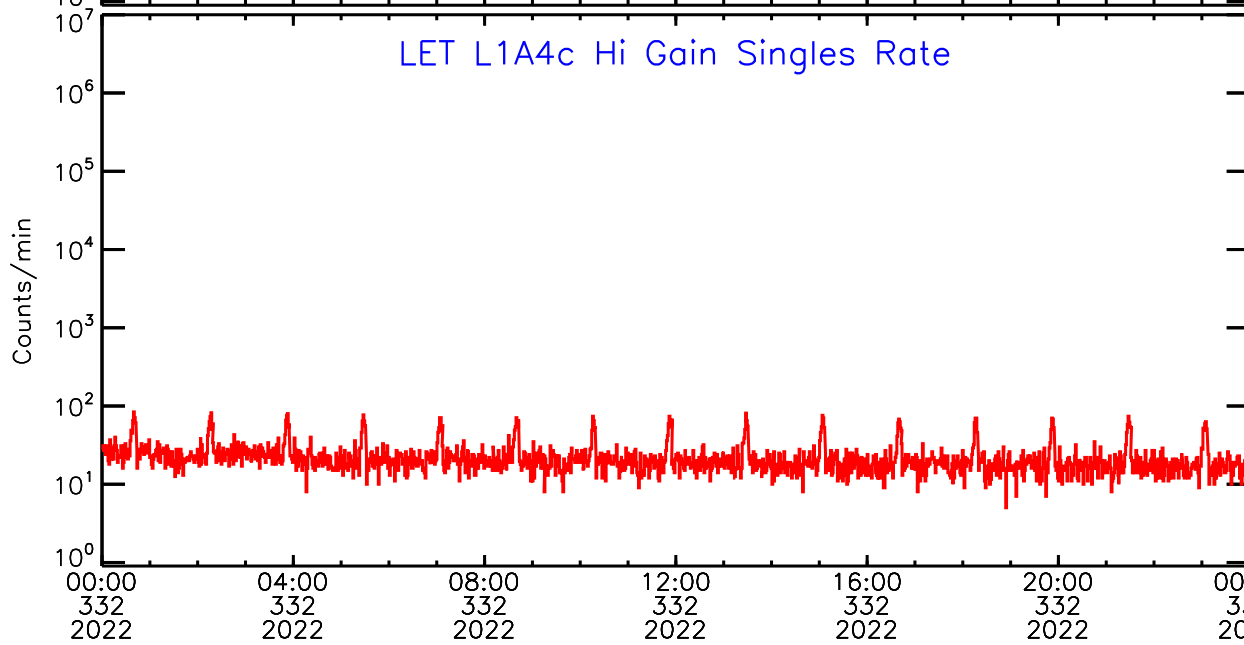

LET ahead Hi-Gain SINGLES RATES Data for 2022-332

Sun Dec 4 09:56:17 2022 ACE Science Center

UTC Day of Year

00:00 04:00 08:00 12:00 16:00 20:00 00:00
332 332 332 332 332 332 333
2022 2022 2022 2022 2022 2022 2022