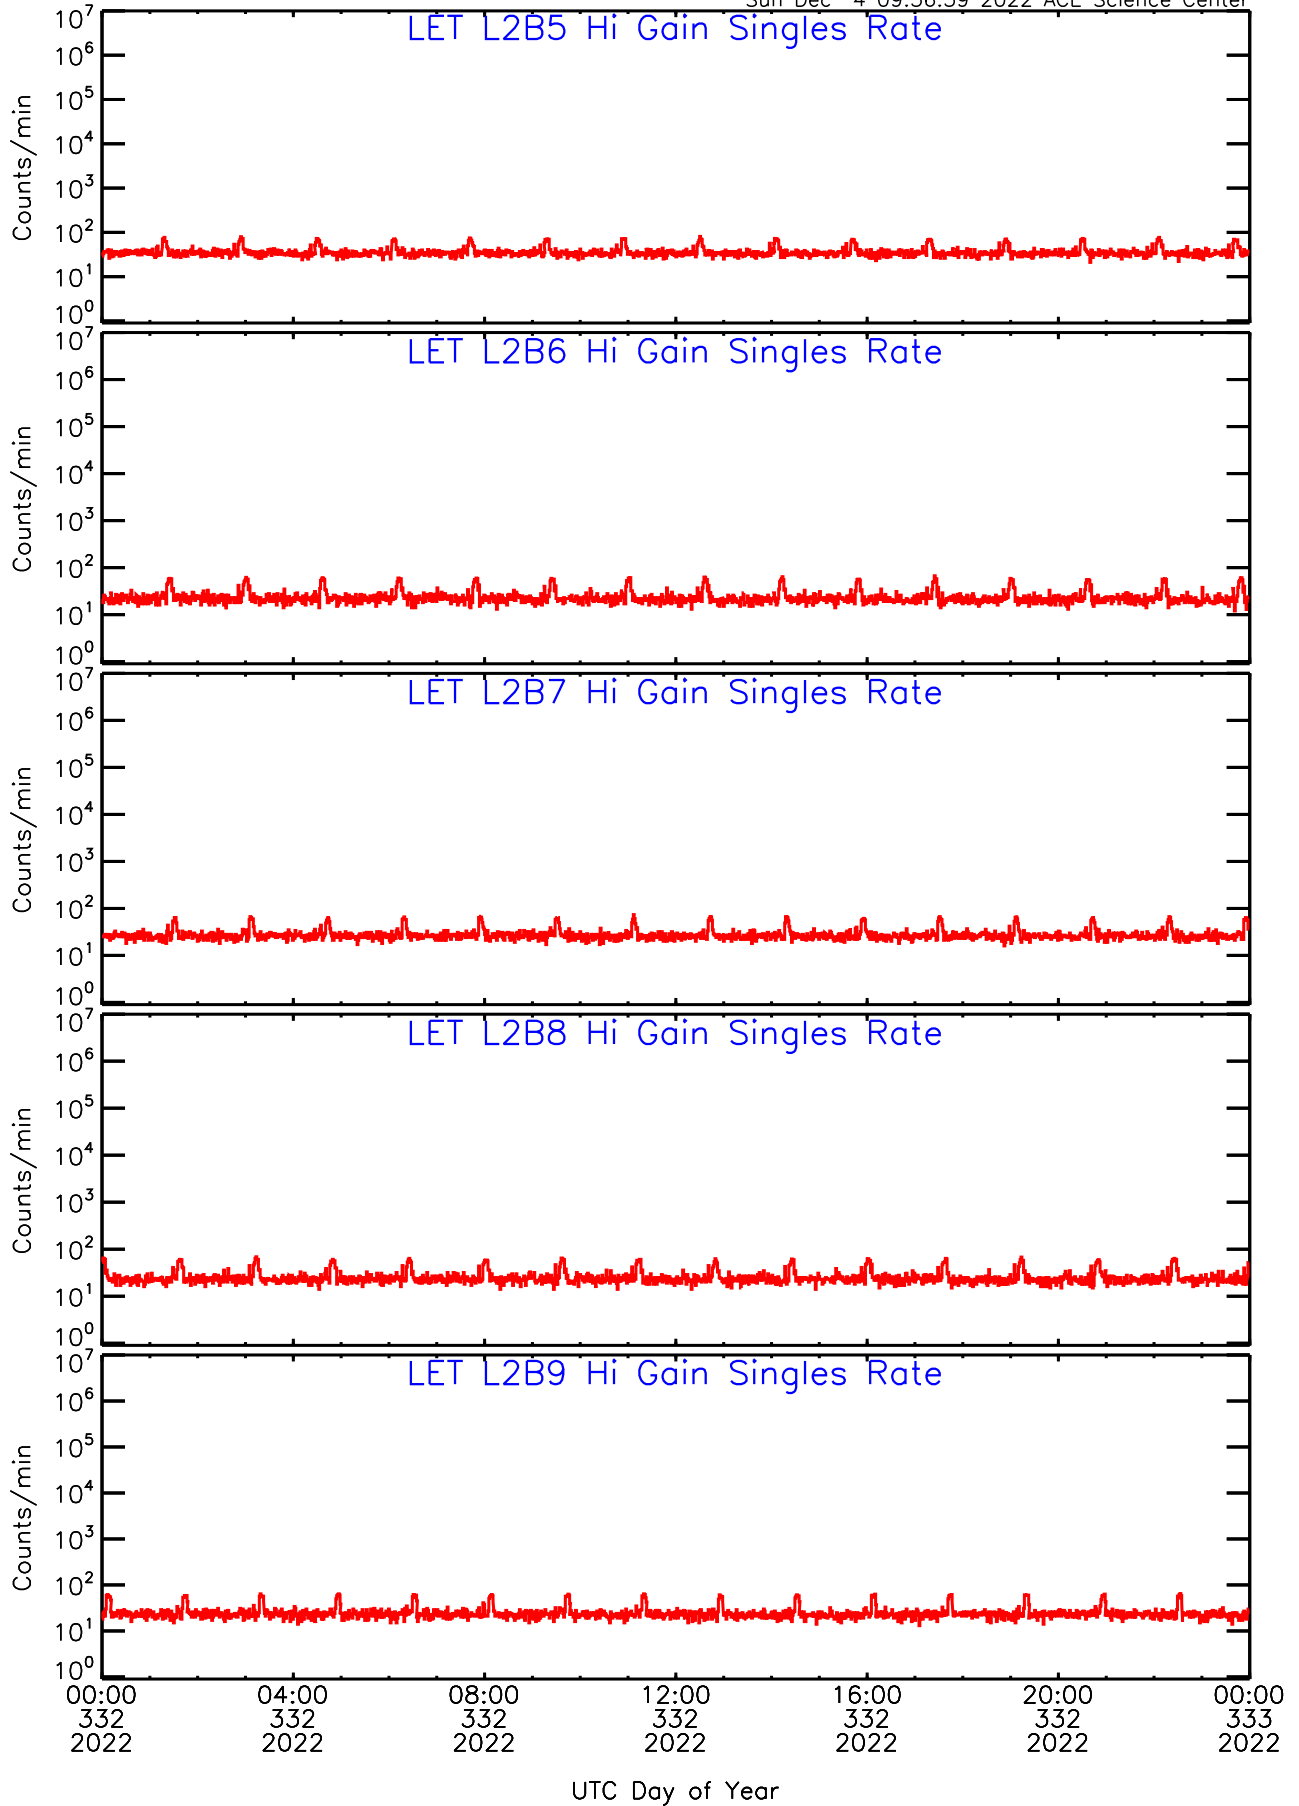

Sun Dec 4 09:56:39 2022 ACE Science Center

LET ahead Hi-Gain SINGLES RATES Data for 2022-332

Sun Dec 4 09:56:39 2022 ACE Science Center

LET ahead Hi-Gain SINGLES RATES Data for 2022-332

Sun Dec 4 09:56:39 2022 ACE Science Center