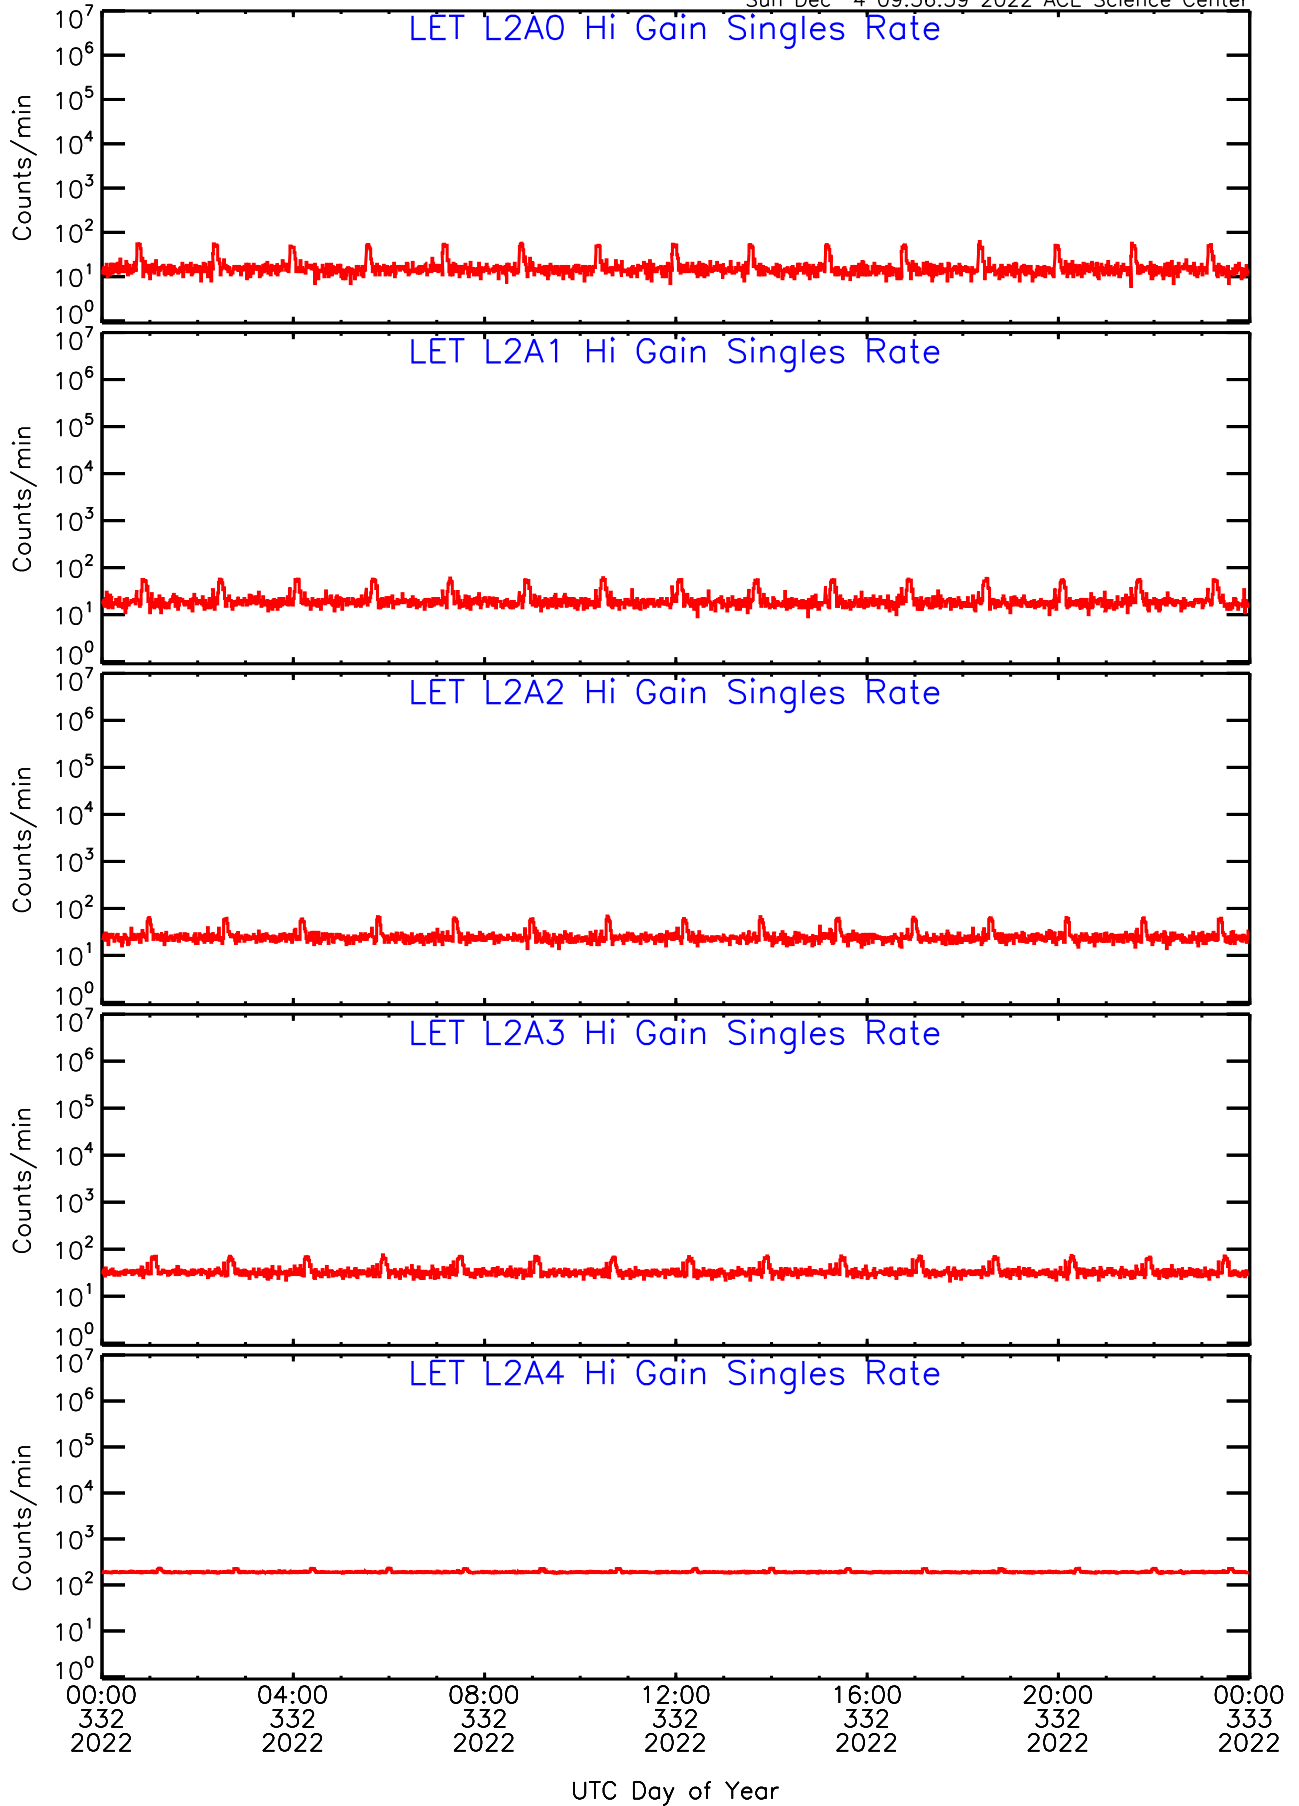

LET ahead Hi-Gain SINGLES RATES Data for 2022-332

Sun Dec 4 09:56:17 2022 ACE Science Center

UTC Day of Year

LET ahead Hi-Gain SINGLES RATES Data for 2022-332

Sun Dec 4 09:56:39 2022 ACE Science Center

LET ahead Hi-Gain SINGLES RATES Data for 2022-332