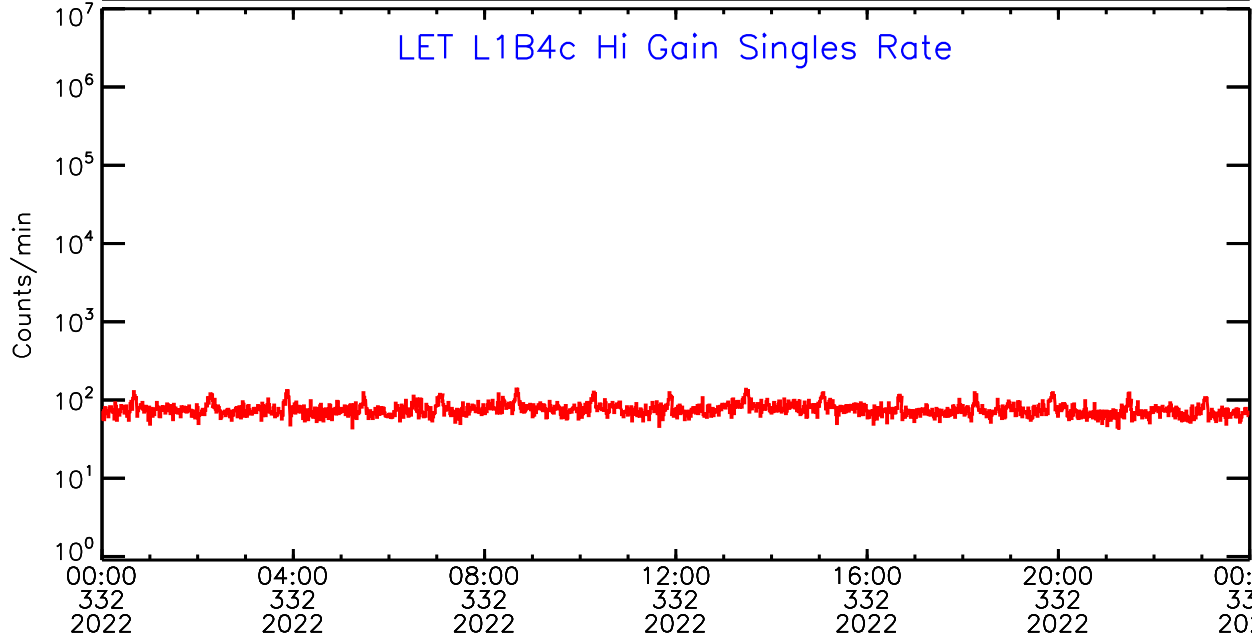

LET ahead Hi-Gain SINGLES RATES Data for 2022-332

Sun Dec 4 09:56:17 2022 ACE Science Center

UTC Day of Year