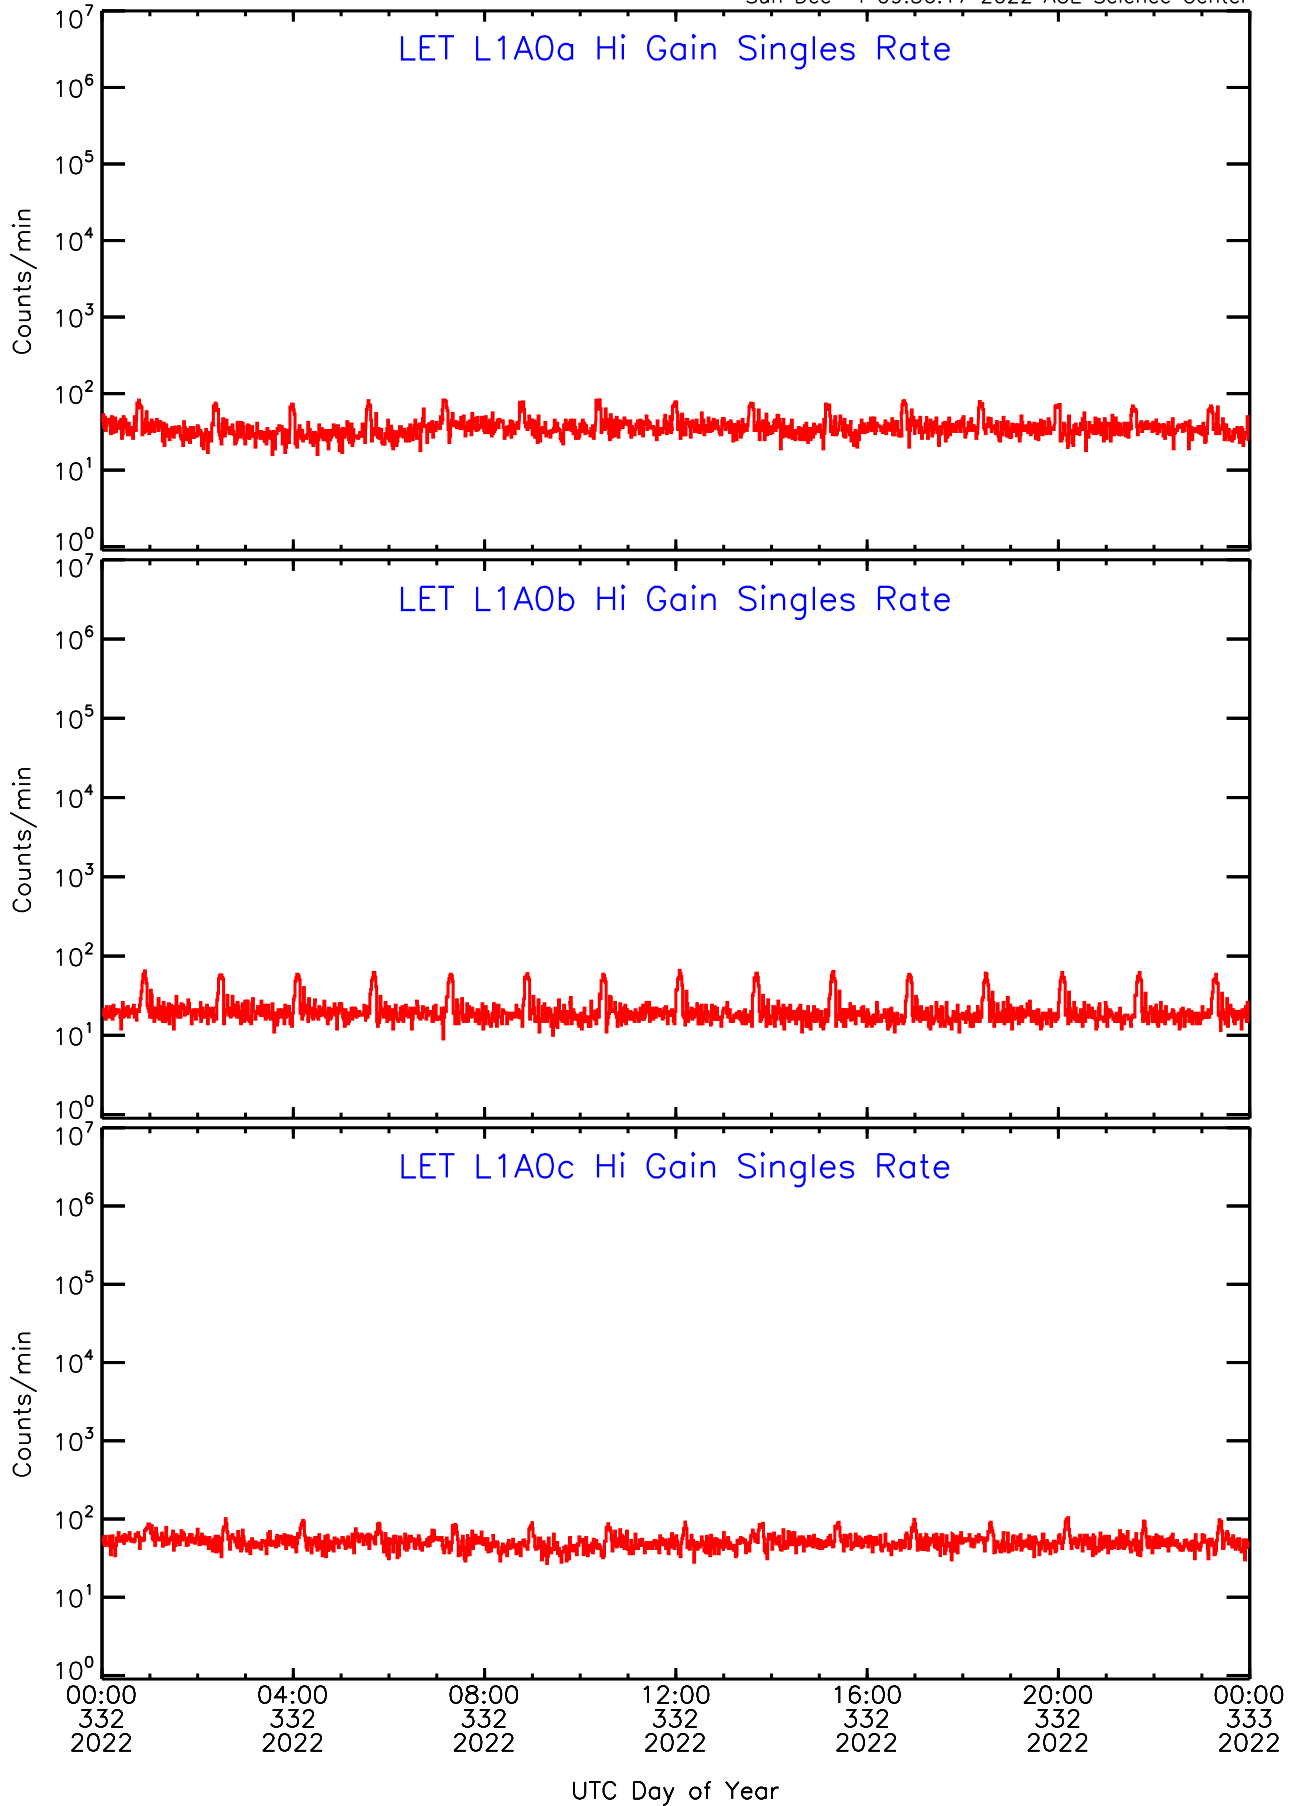

LET ahead Hi-Gain SINGLES RATES Data for 2022-332

Sun Dec 4 09:56:17 2022 ACE Science Center