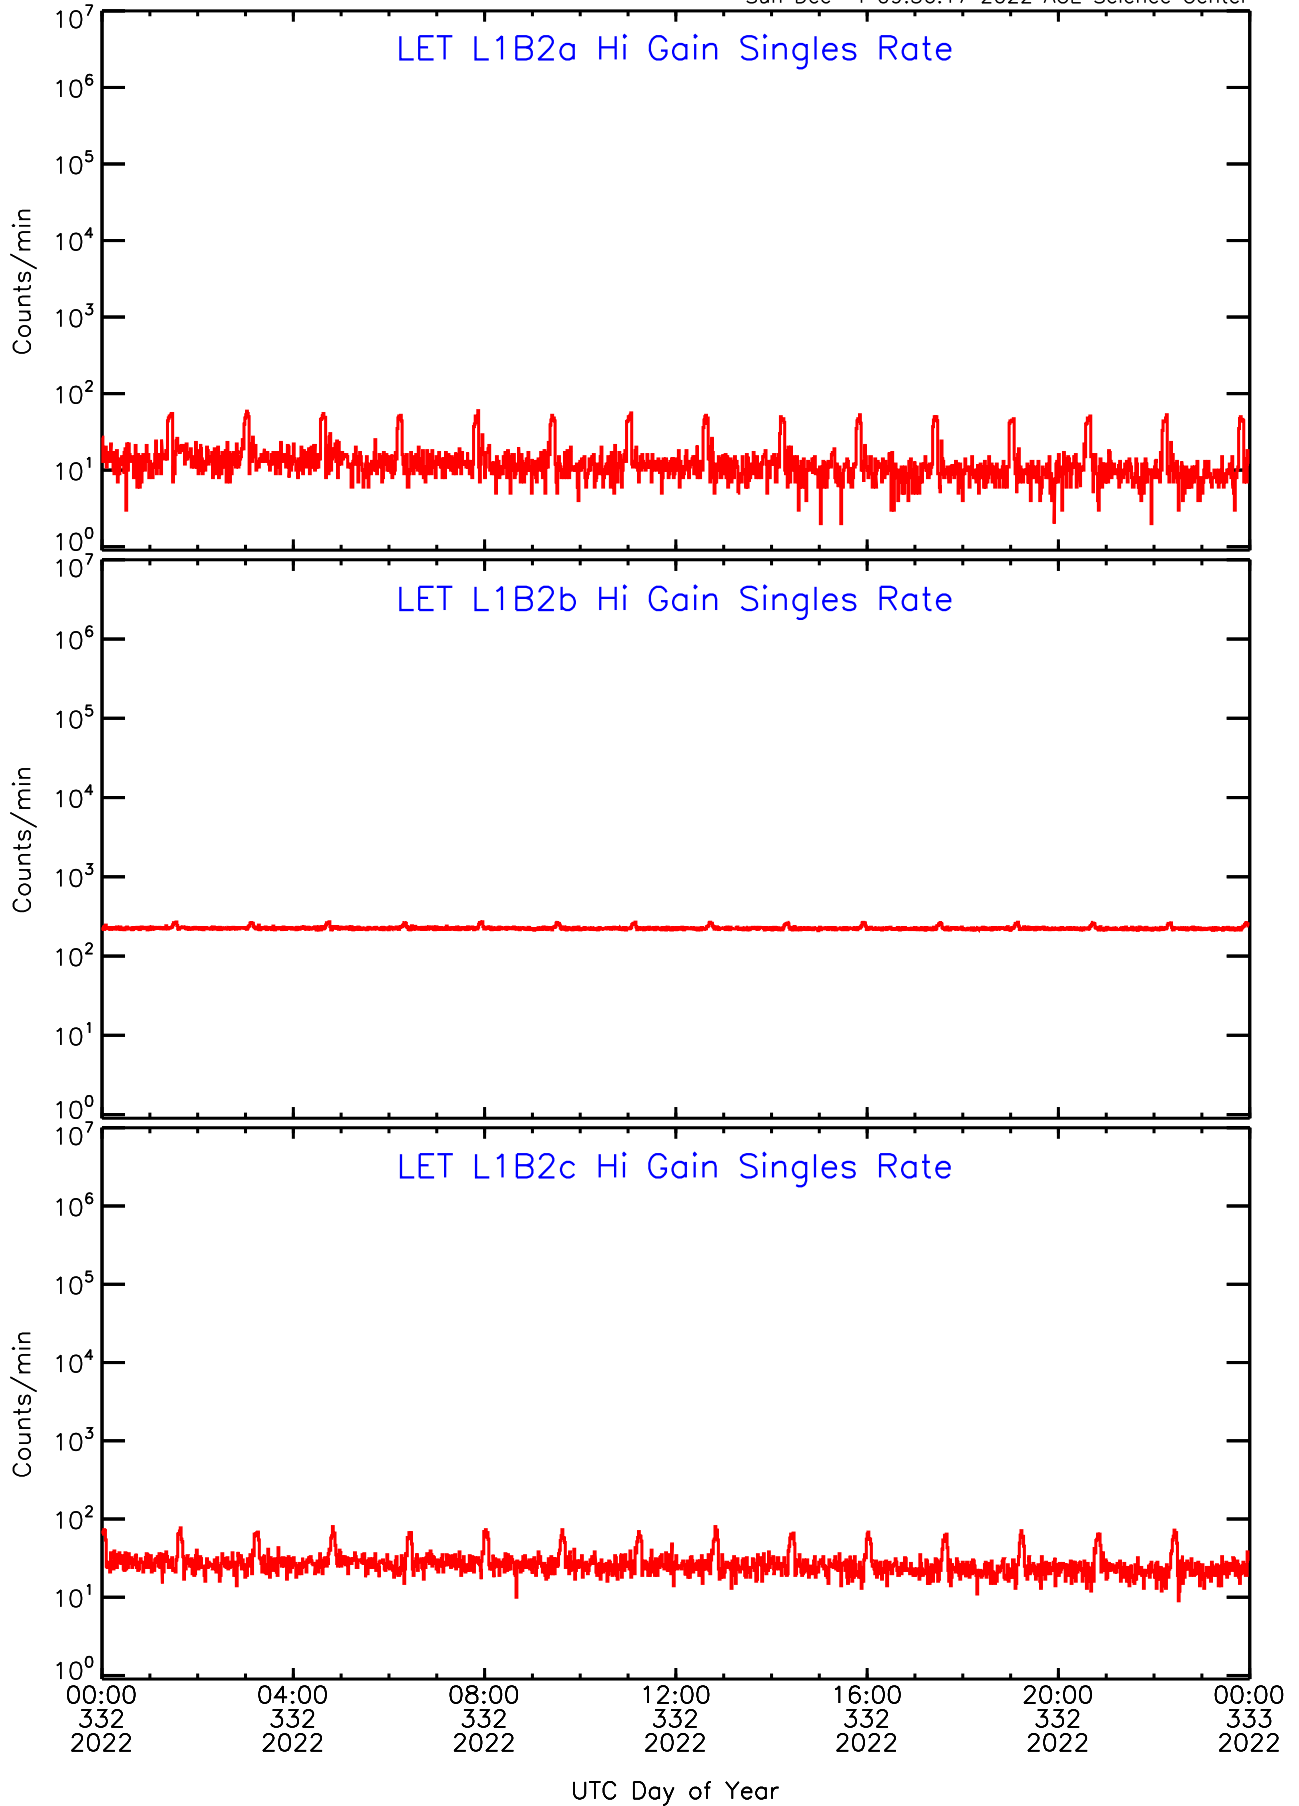

LET ahead Hi-Gain SINGLES RATES Data for 2022-332

Sun Dec 4 09:56:17 2022 ACE Science Center