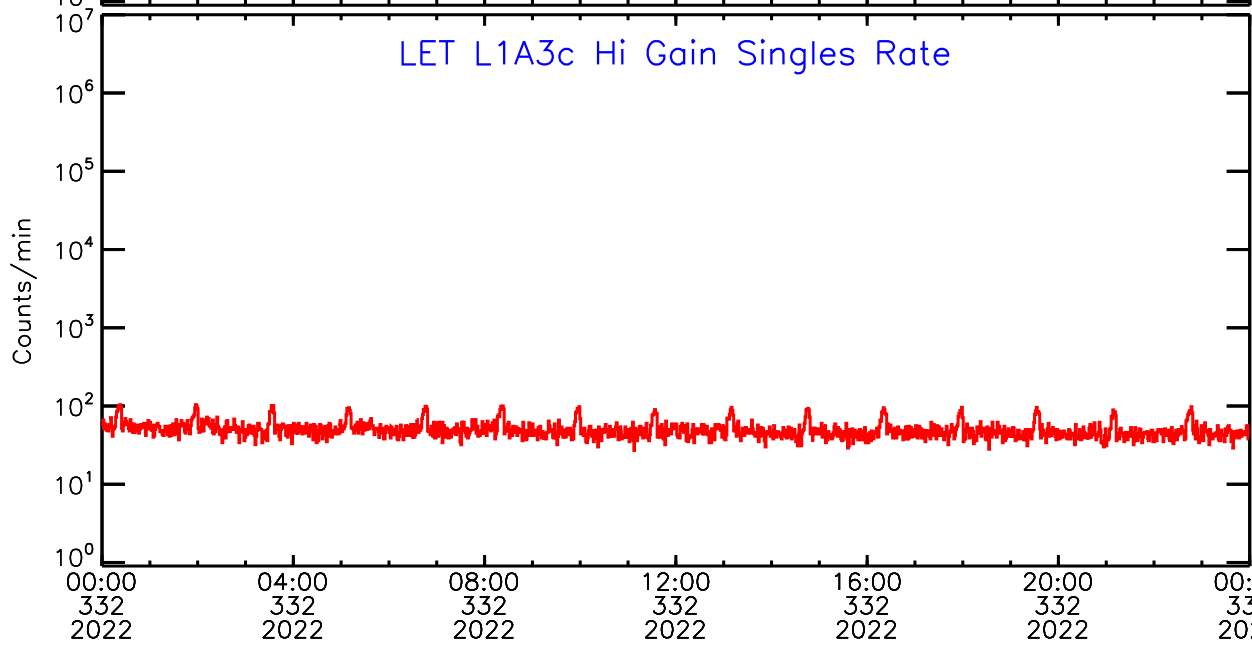

LET ahead Hi-Gain SINGLES RATES Data for 2022-332

Sun Dec 4 09:56:17 2022 ACE Science Center

UTC Day of Year