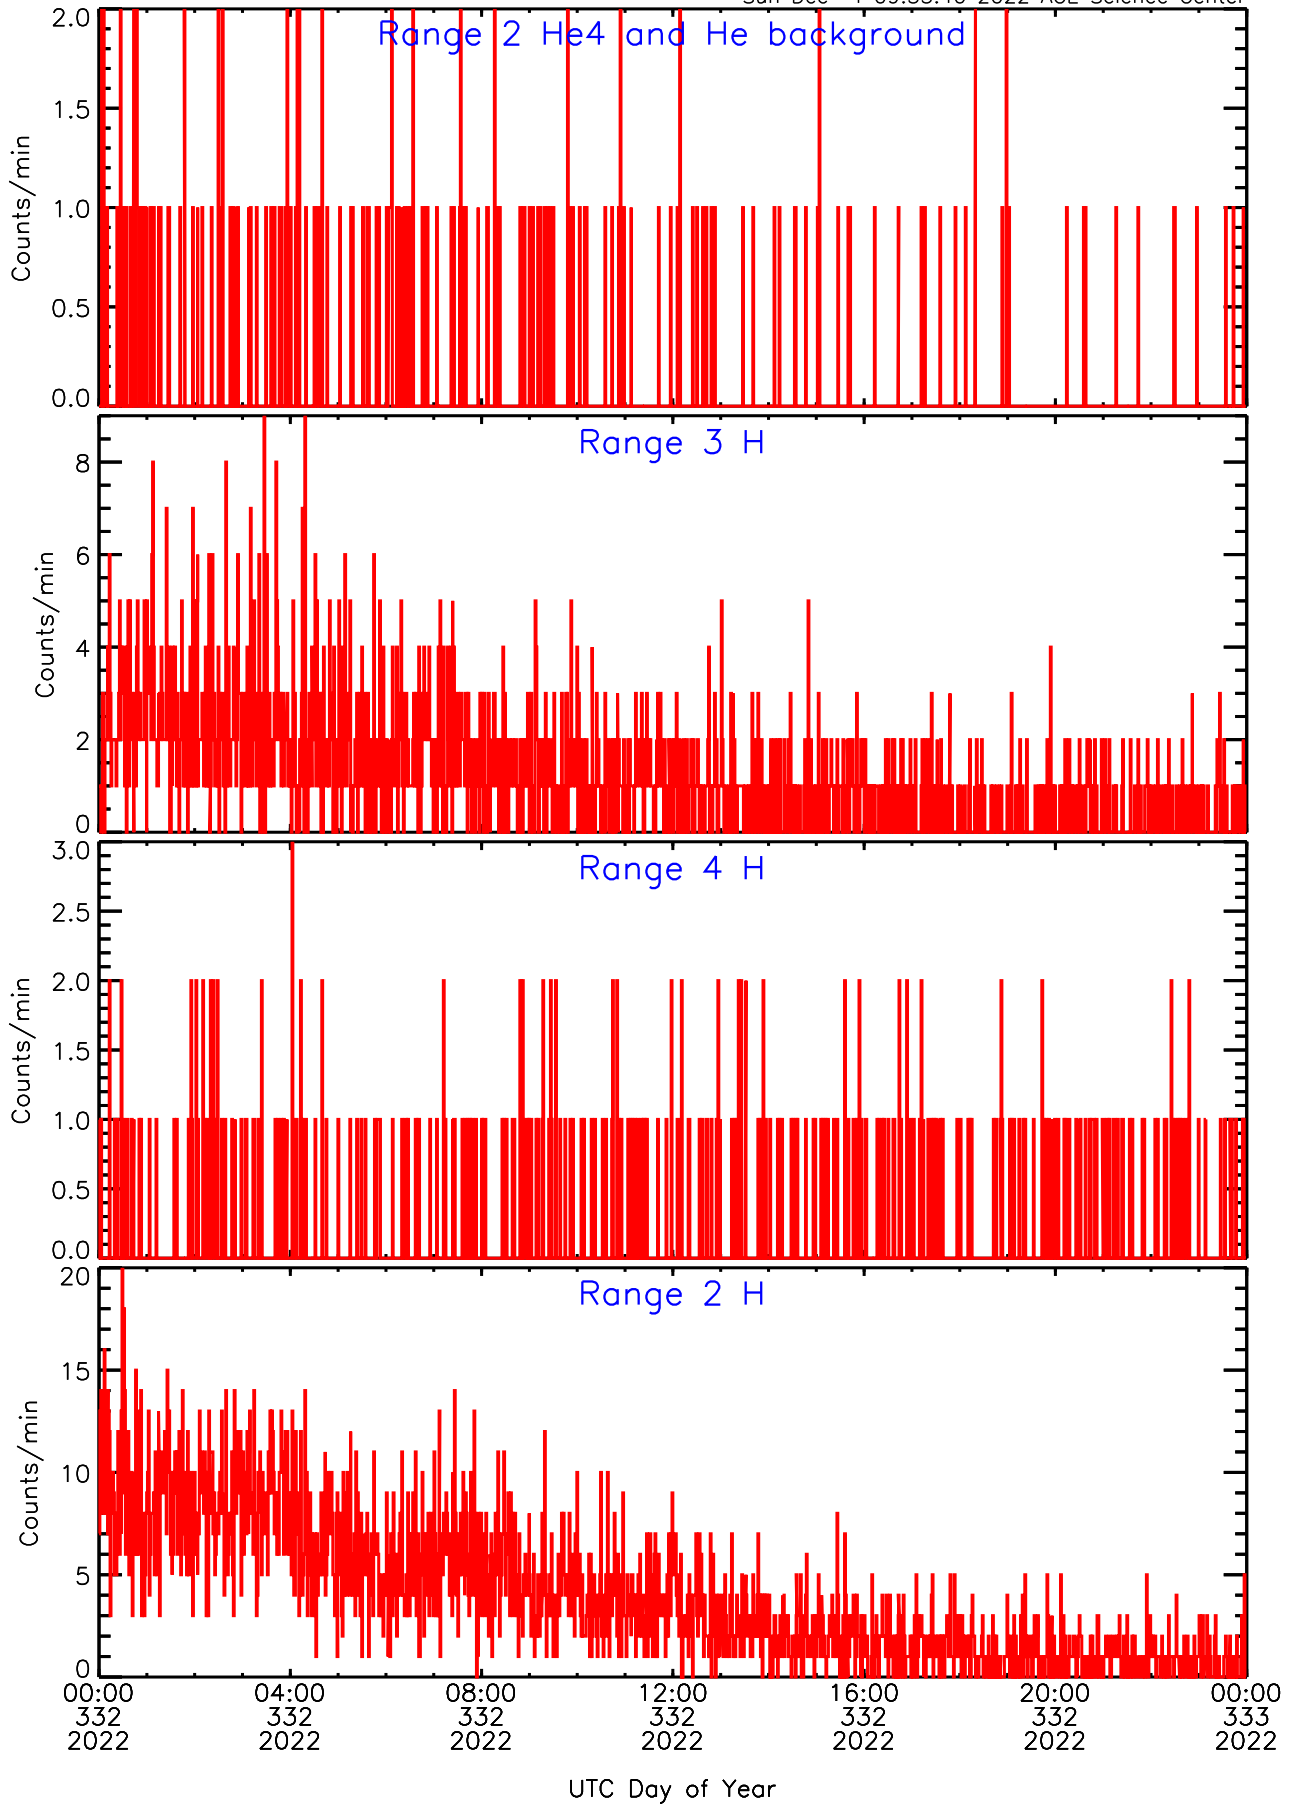

Sun Dec 4 09:55:39 2022 ACE Science Center

LET ahead BUFRATES Data for 2022-332

Sun Dec 4 09:55:39 2022 ACE Science Center

LET ahead BUFRATES Data for 2022-332

Sun Dec 4 09:55:39 2022 ACE Science Center

LET ahead BUFRATES Data for 2022-332

Sun Dec 4 09:55:40 2022 ACE Science Center

LET ahead BUFRATES Data for 2022-332

Sun Dec 4 09:55:40 2022 ACE Science Center

LET ahead BUFRATES Data for 2022-332

Sun Dec 4 09:55:40 2022 ACE Science Center

LET ahead BUFRATES Data for 2022-332