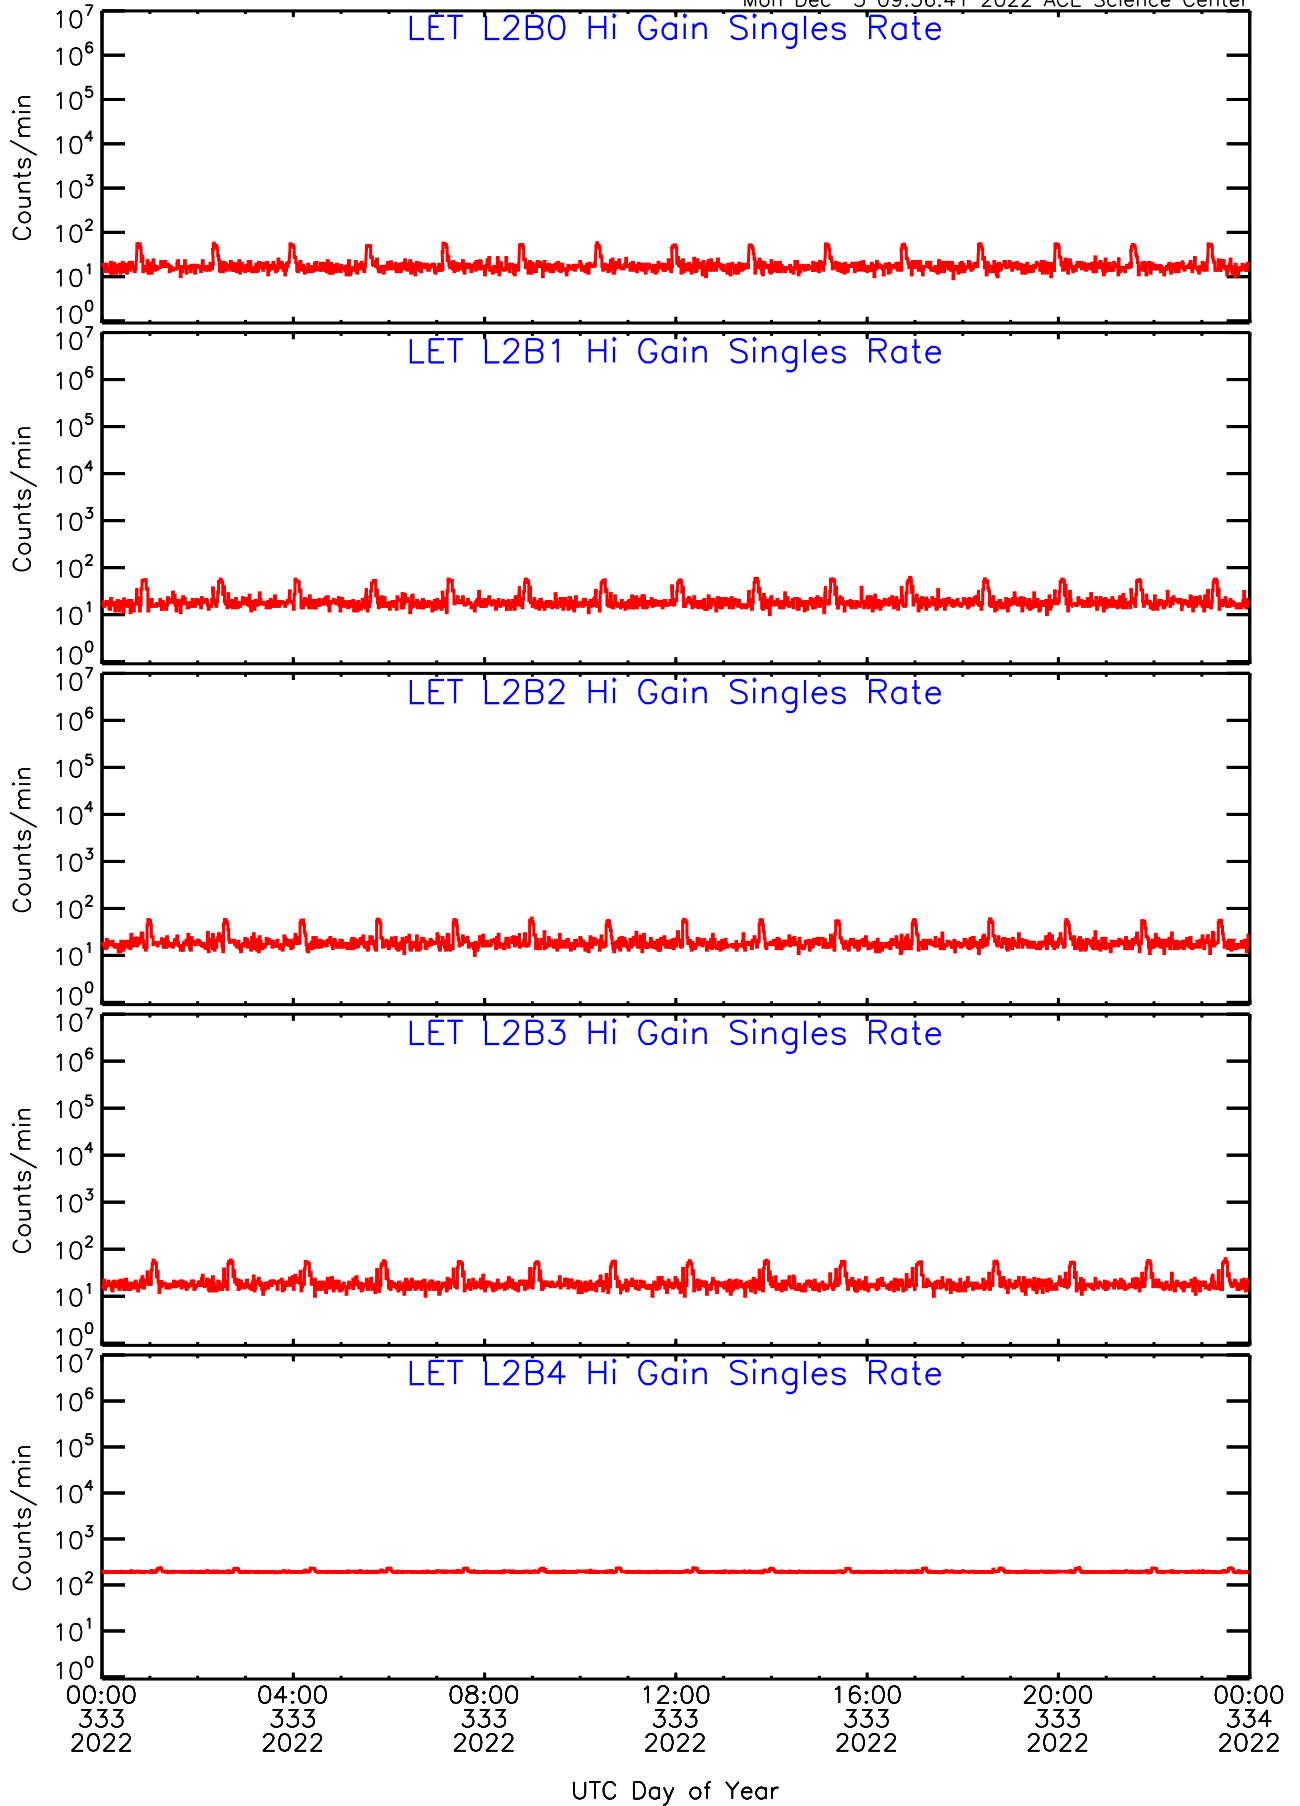

LET ahead Hi-Gain SINGLES RATES Data for 2022-333

Mon Dec 5 09:56:41 2022 ACE Science Center