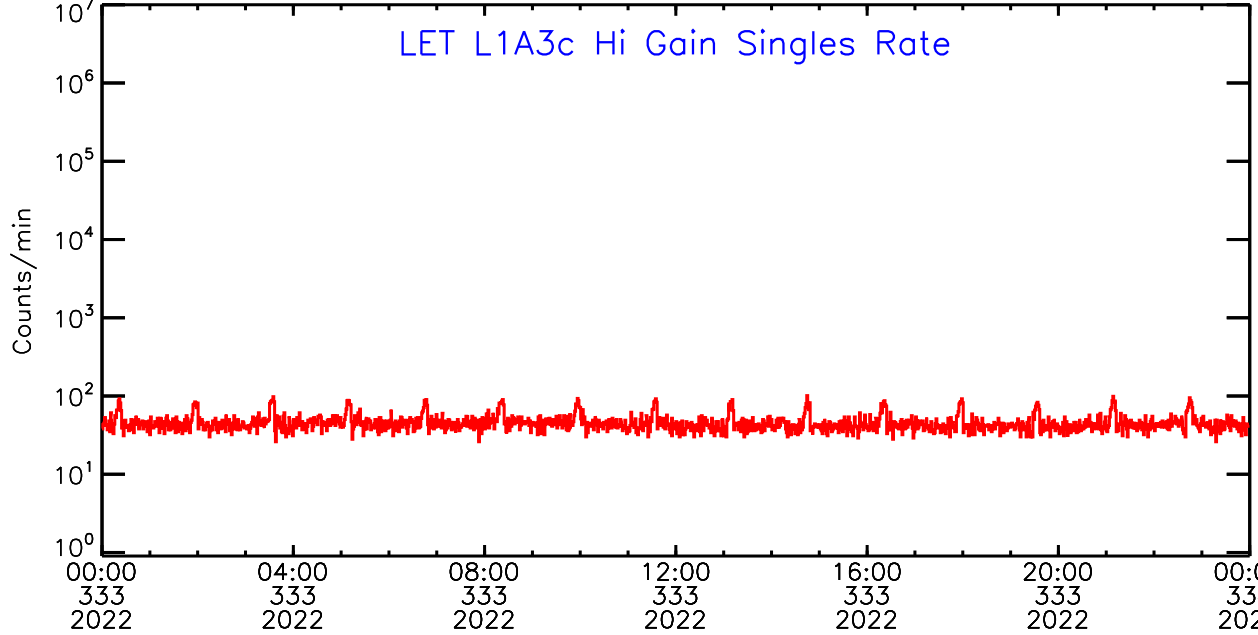

LET ahead Hi-Gain SINGLES RATES Data for 2022-333

Mon Dec 5 09:56:16 2022 ACE Science Center

UTC Day of Year