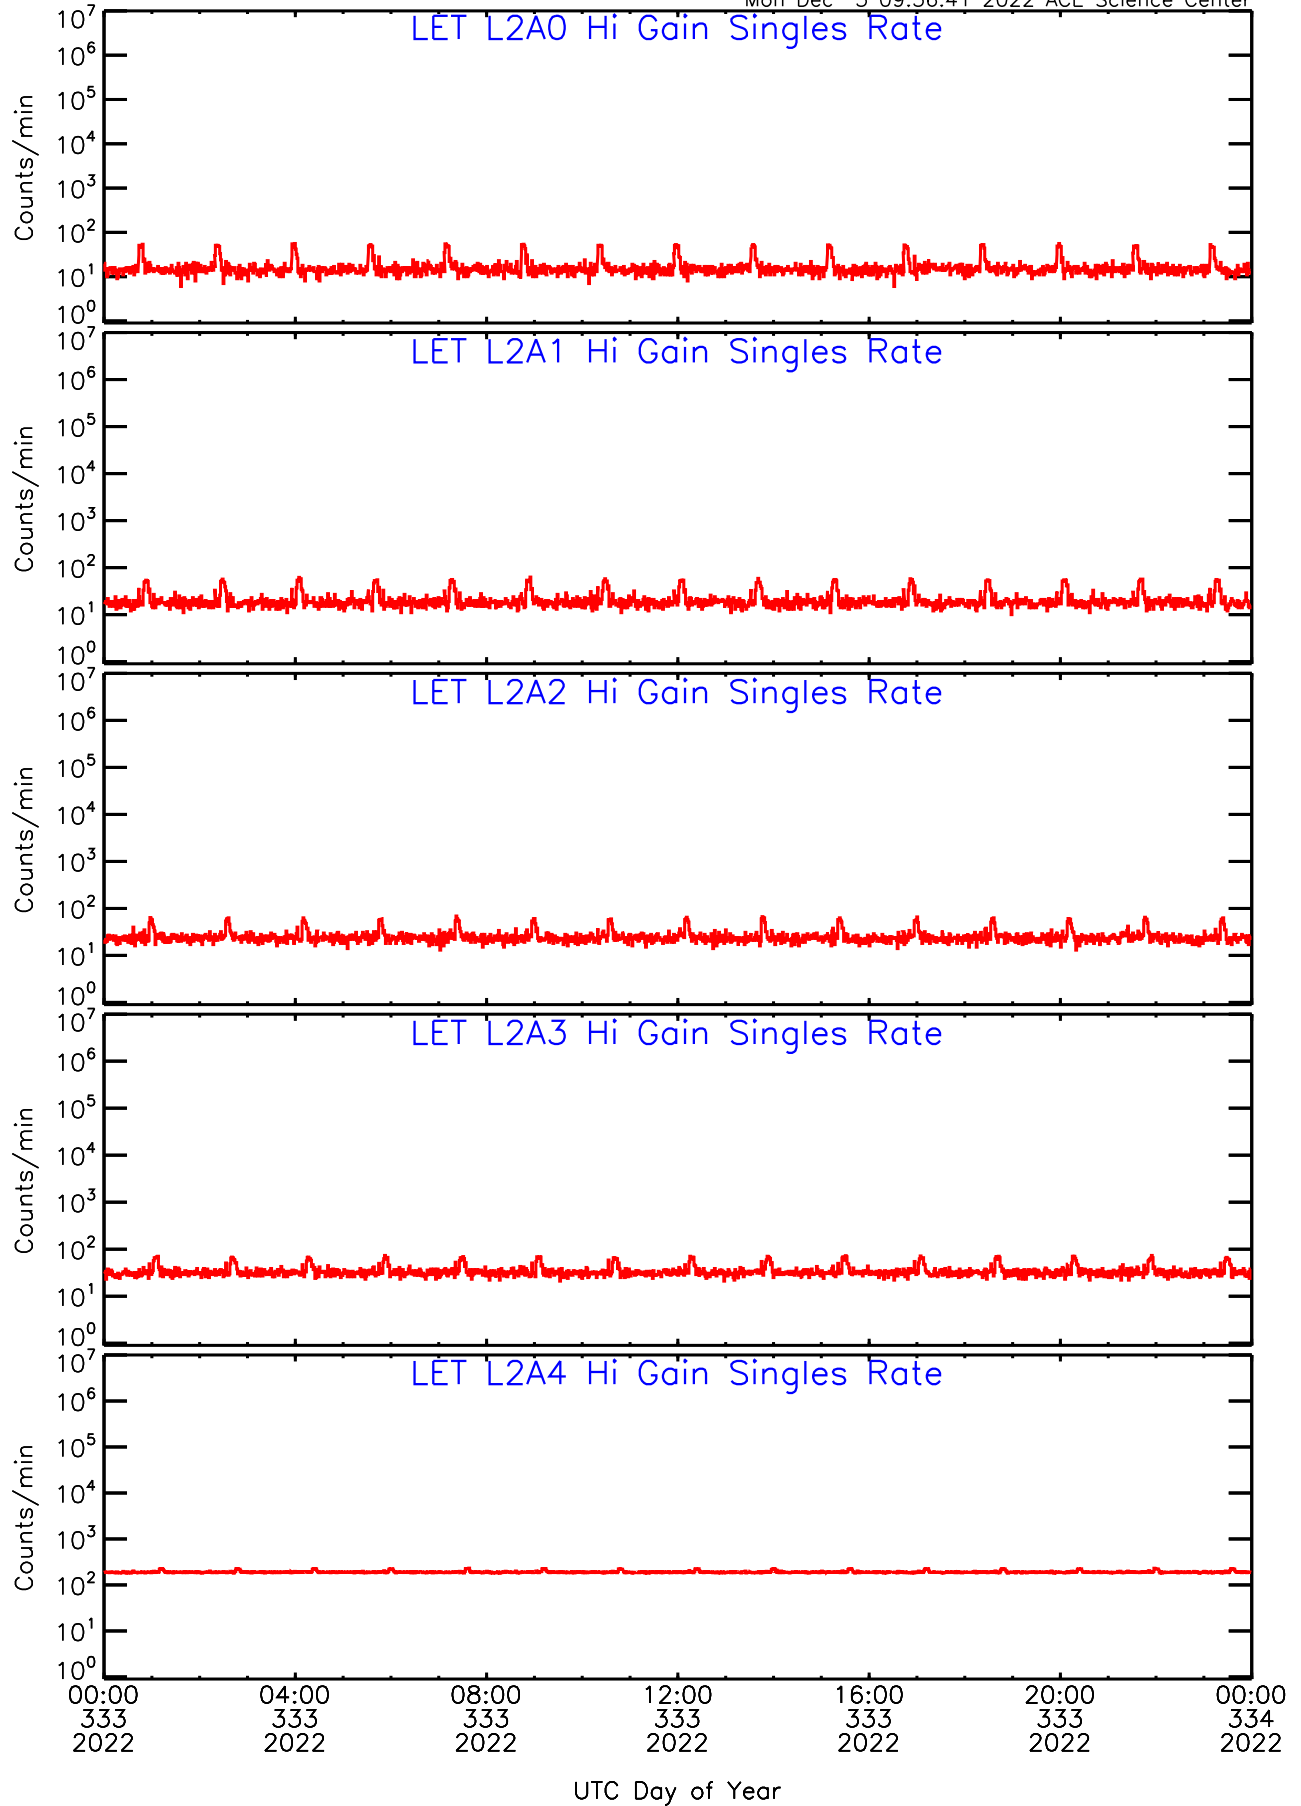

LET ahead Hi-Gain SINGLES RATES Data for 2022-333

Mon Dec 5 09:56:41 2022 ACE Science Center