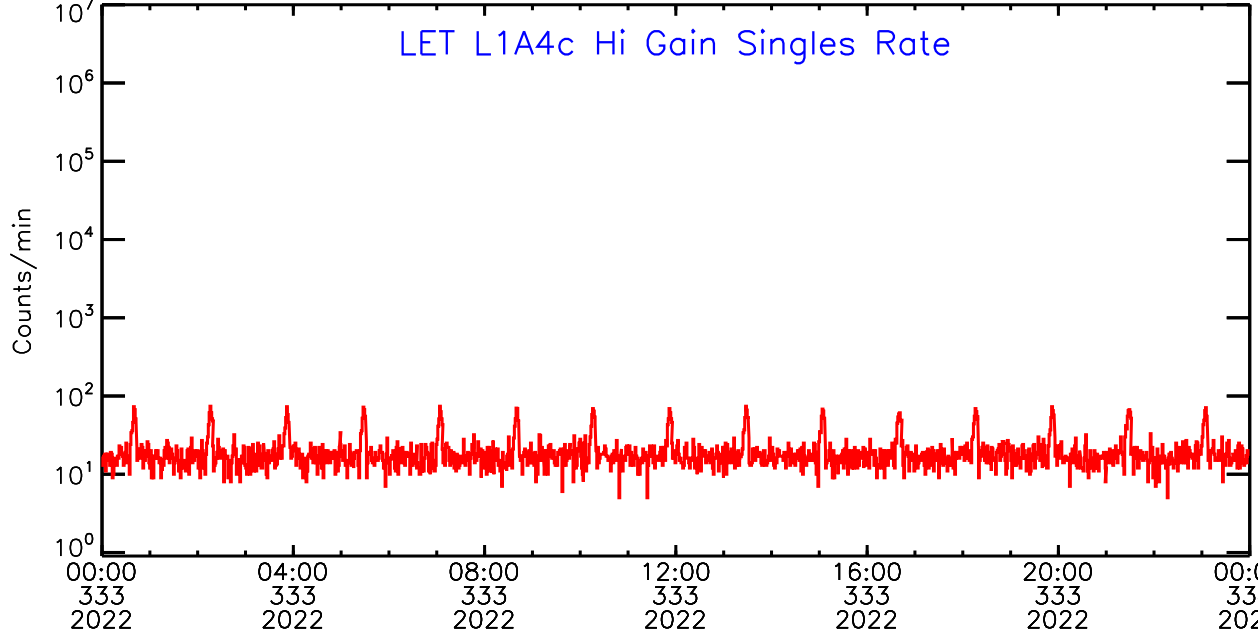

LET ahead Hi-Gain SINGLES RATES Data for 2022-333

Mon Dec 5 09:56:16 2022 ACE Science Center

00:00 04:00 08:00 12:00 16:00 20:00 00:00
333 333 333 333 333 333 334
2022 2022 2022 2022 2022 2022 2022

UTC Day of Year