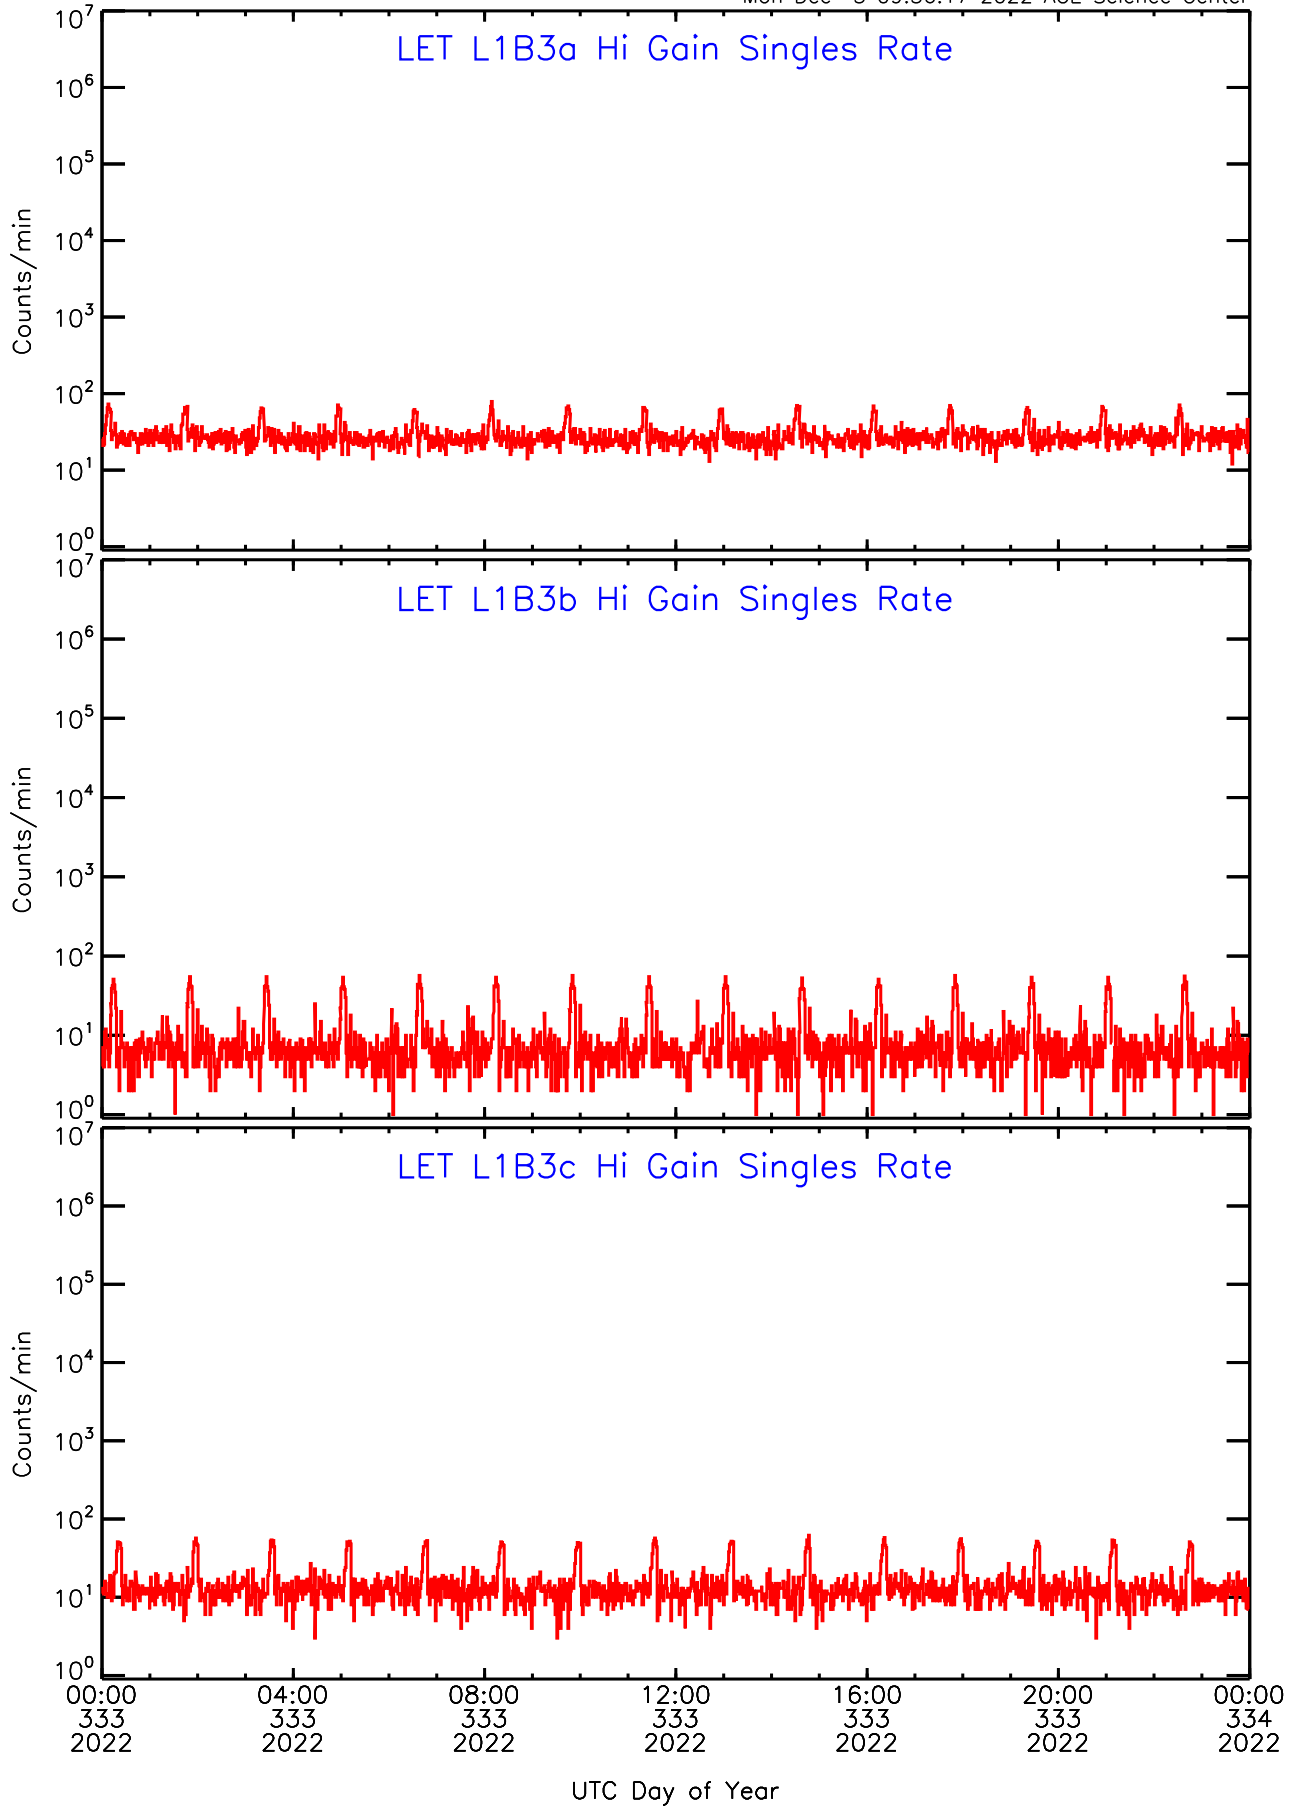

LET ahead Hi-Gain SINGLES RATES Data for 2022-333

Mon Dec 5 09:56:17 2022 ACE Science Center