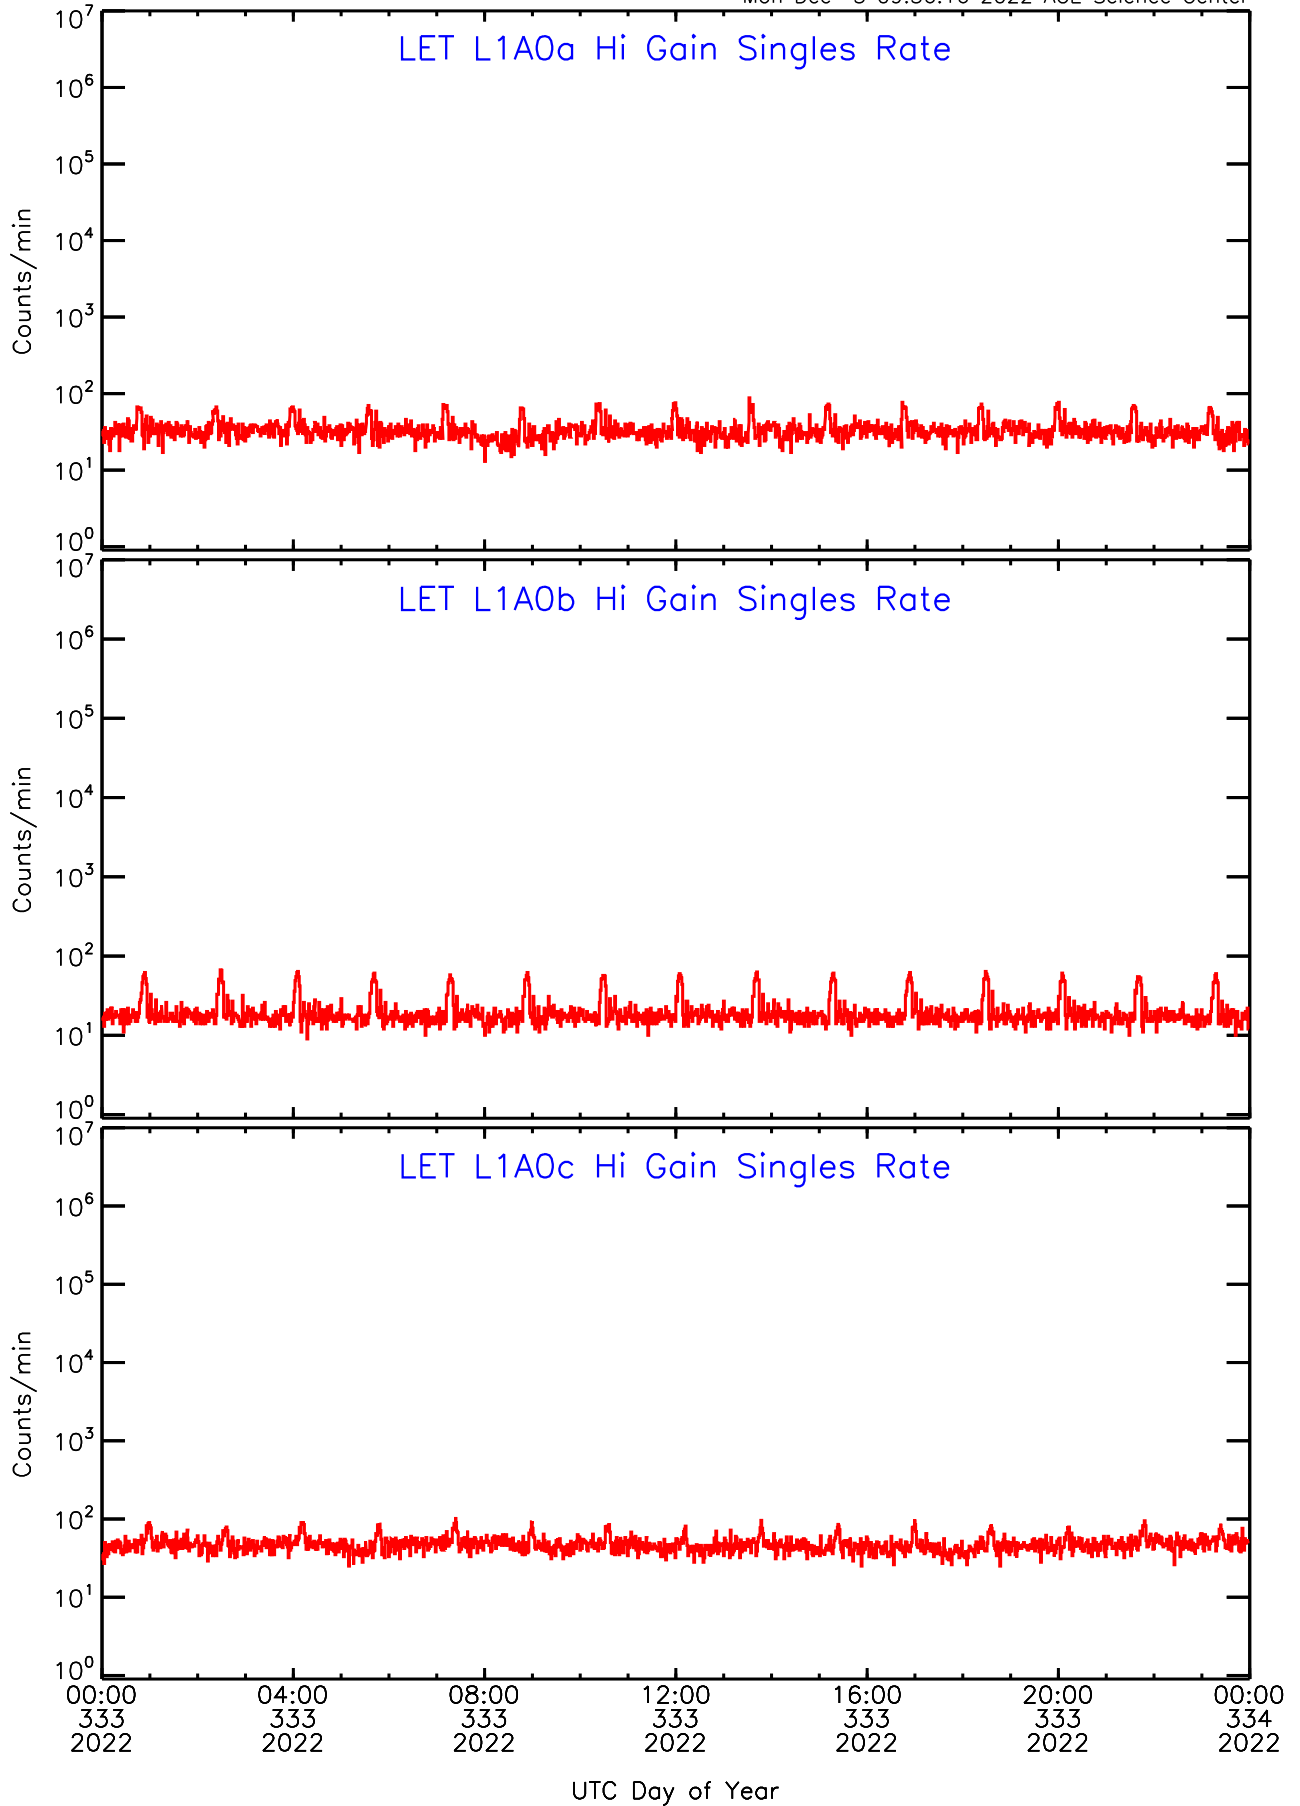

# LET ahead Hi-Gain SINGLES RATES Data for 2022-333

Mon Dec 5 09:56:16 2022 ACE Science Center