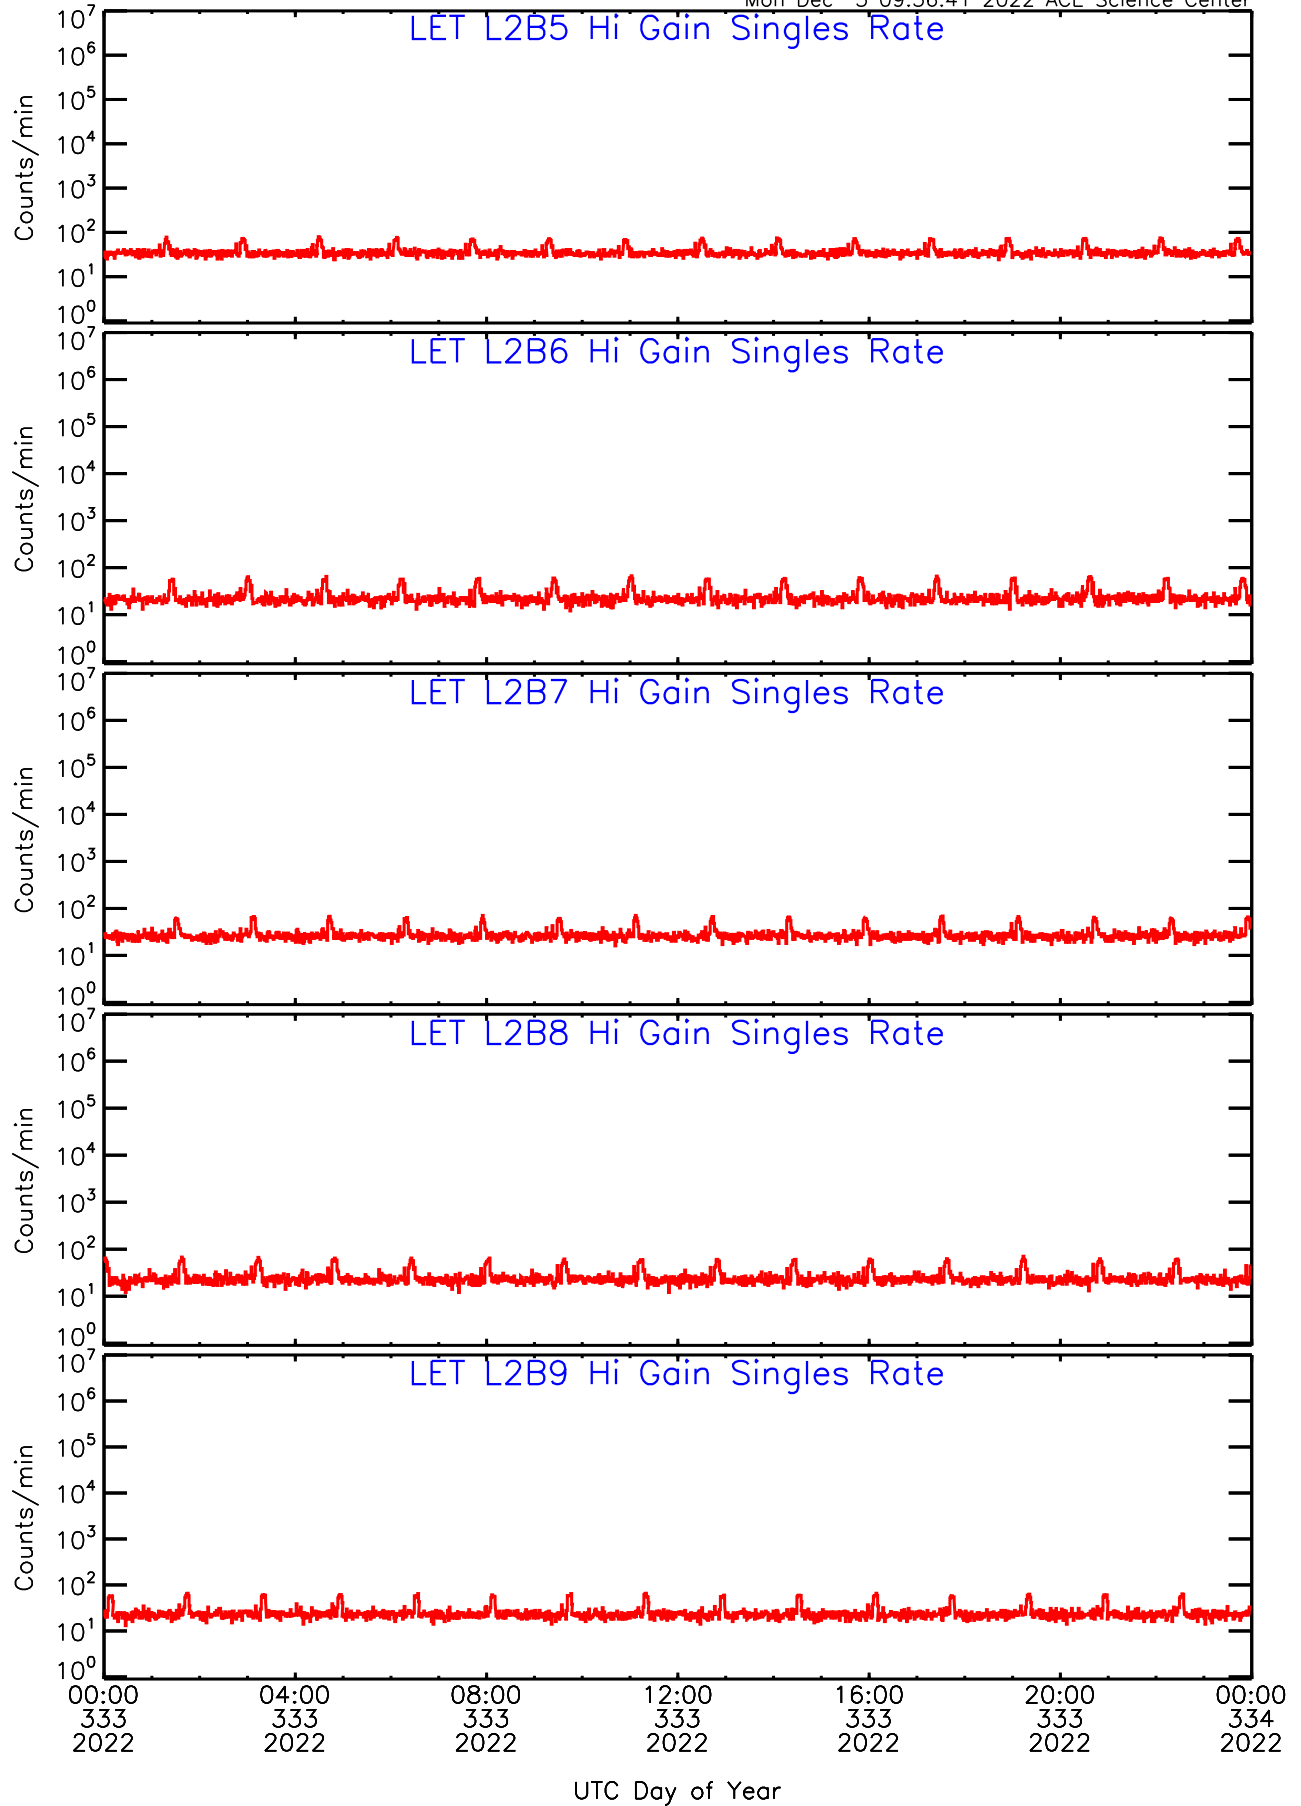

LET ahead Hi-Gain SINGLES RATES Data for 2022-333

Mon Dec 5 09:56:41 2022 ACE Science Center