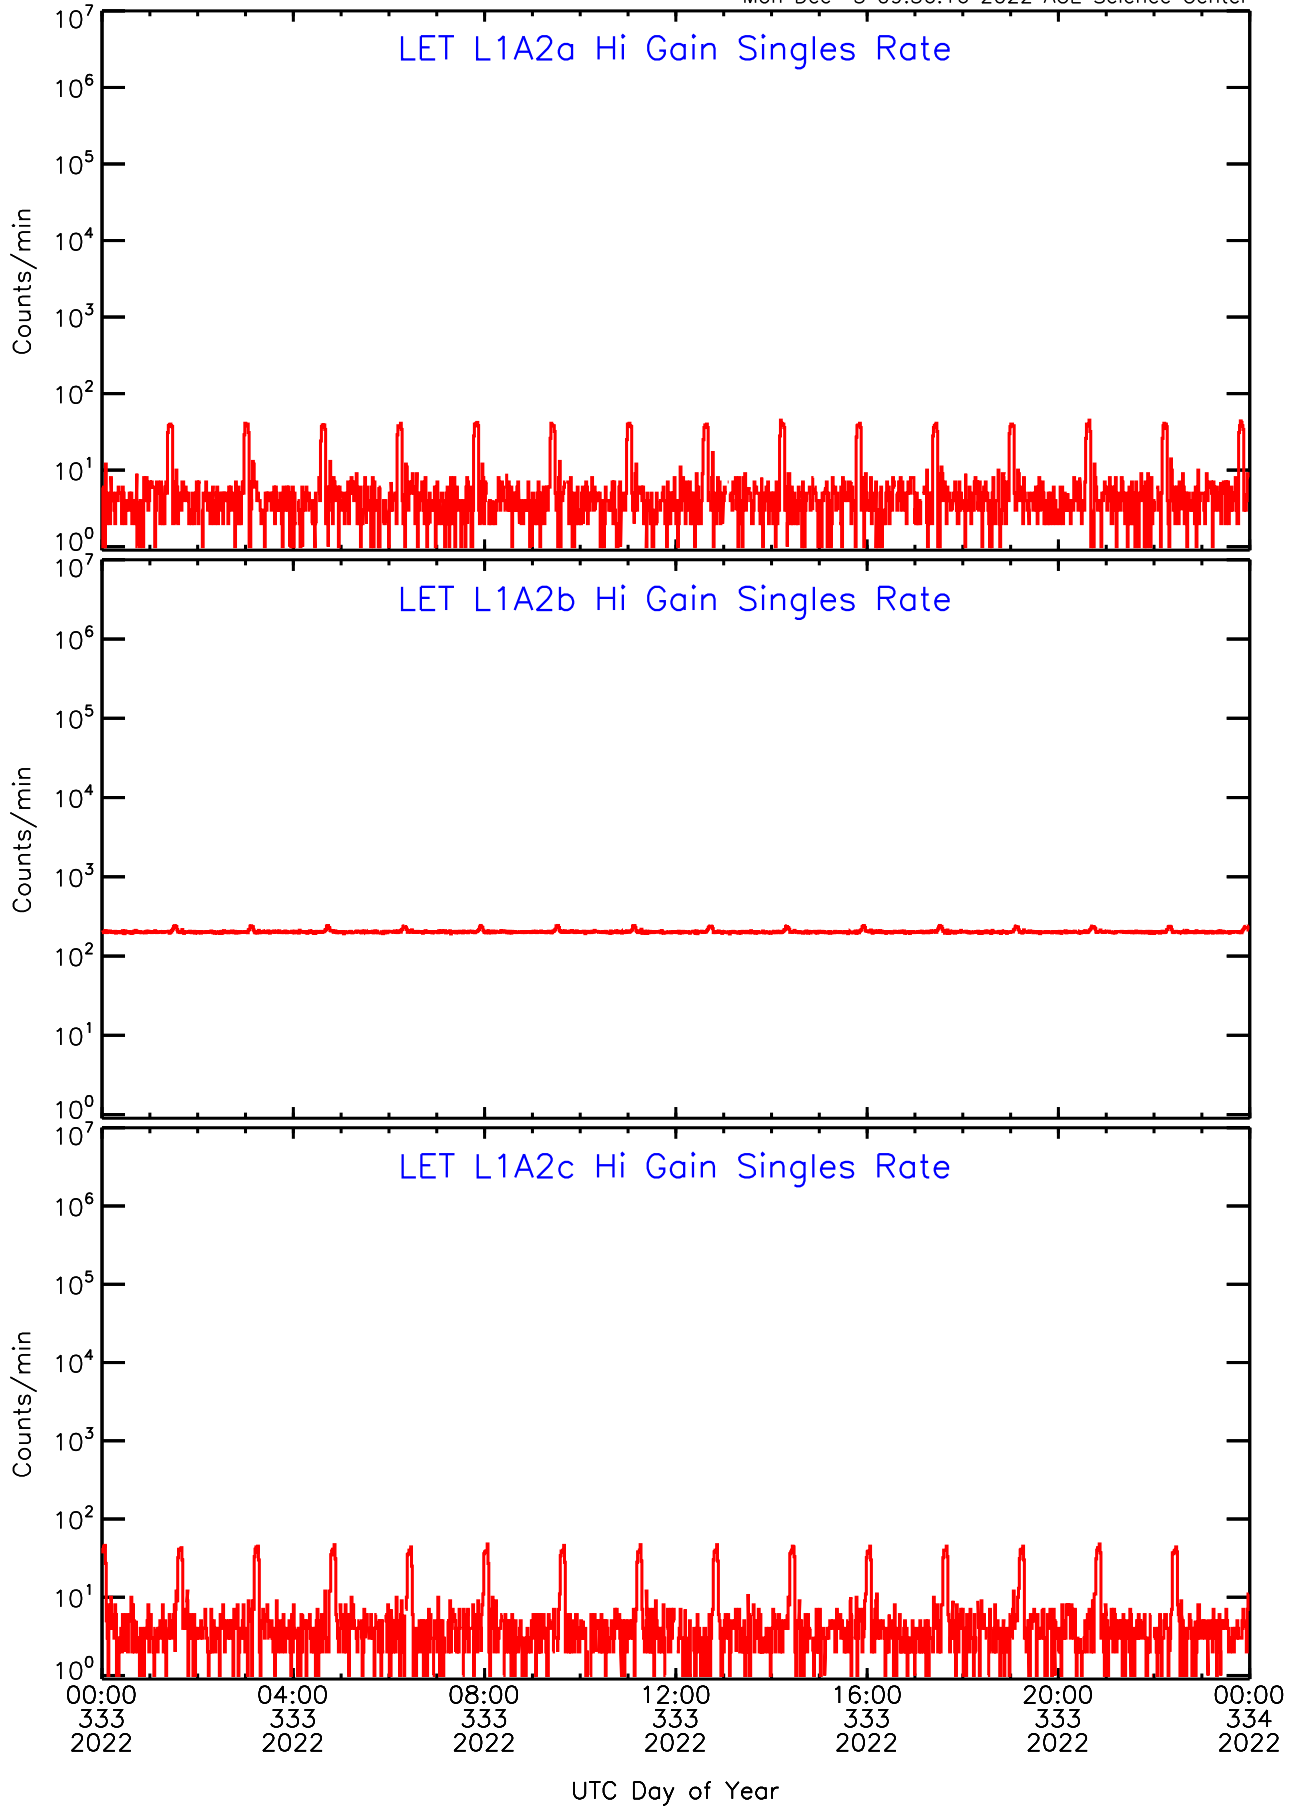

LET ahead Hi-Gain SINGLES RATES Data for 2022-333

Mon Dec 5 09:56:16 2022 ACE Science Center