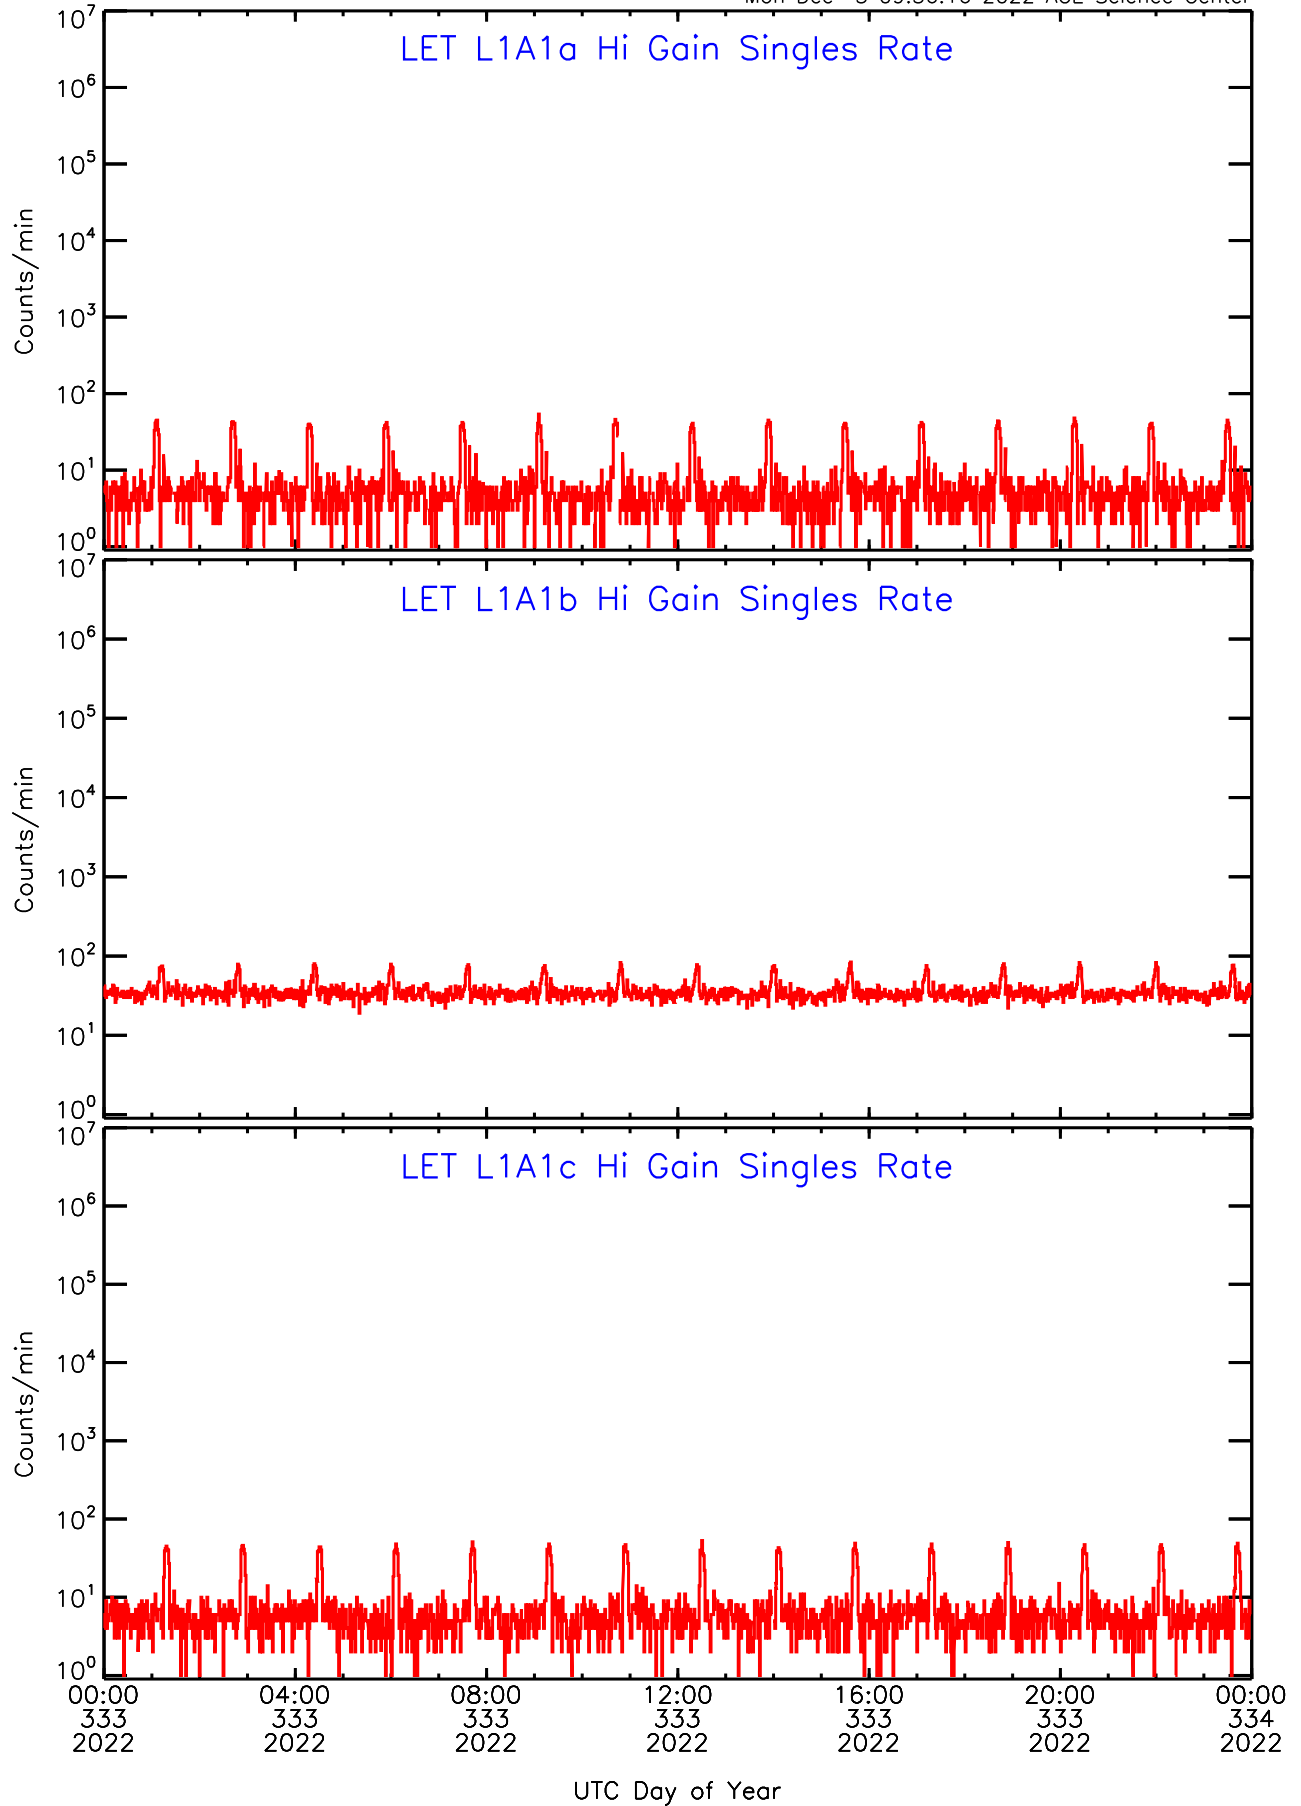

LET ahead Hi-Gain SINGLES RATES Data for 2022-333

Mon Dec 5 09:56:16 2022 ACE Science Center