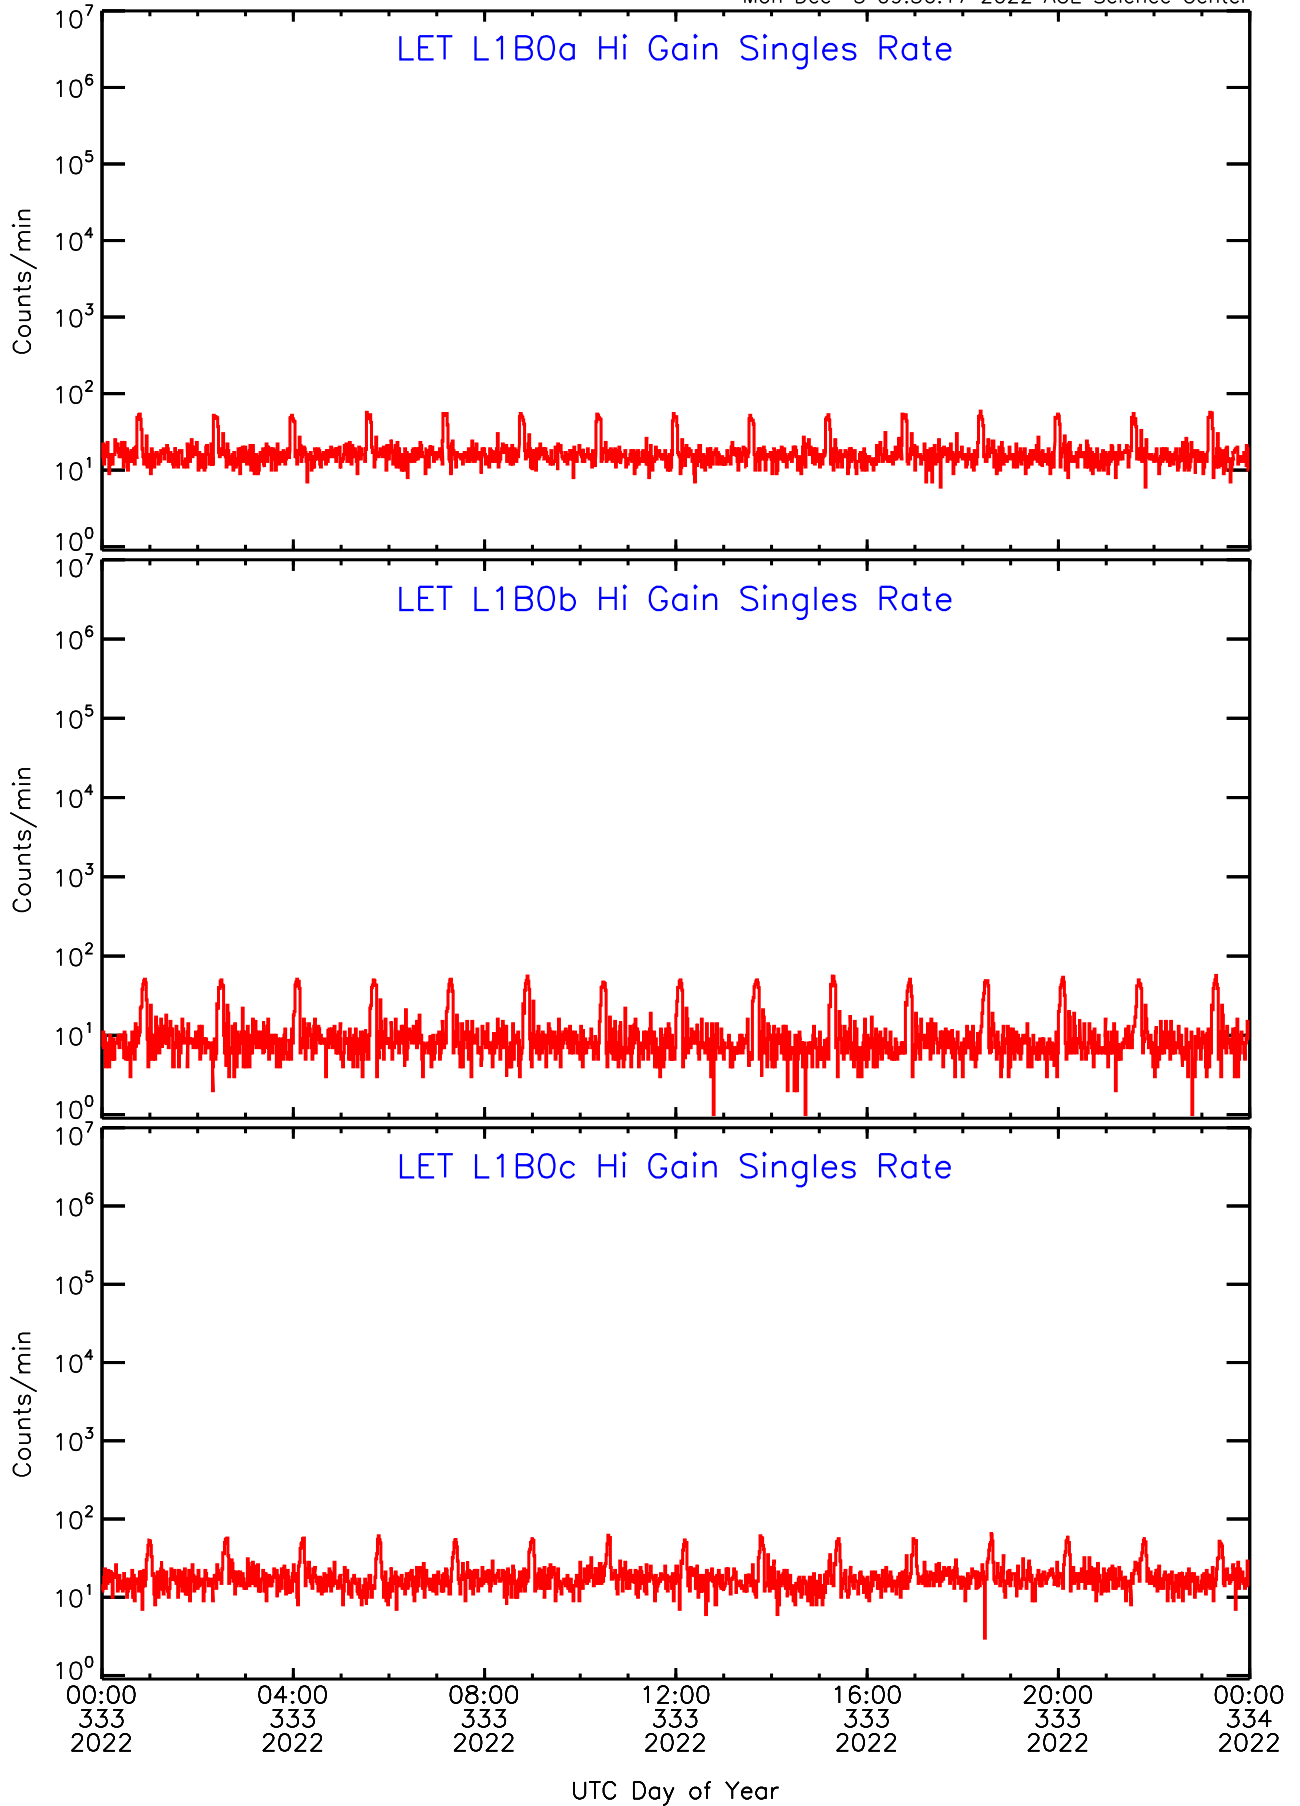

LET ahead Hi-Gain SINGLES RATES Data for 2022-333

Mon Dec 5 09:56:17 2022 ACE Science Center