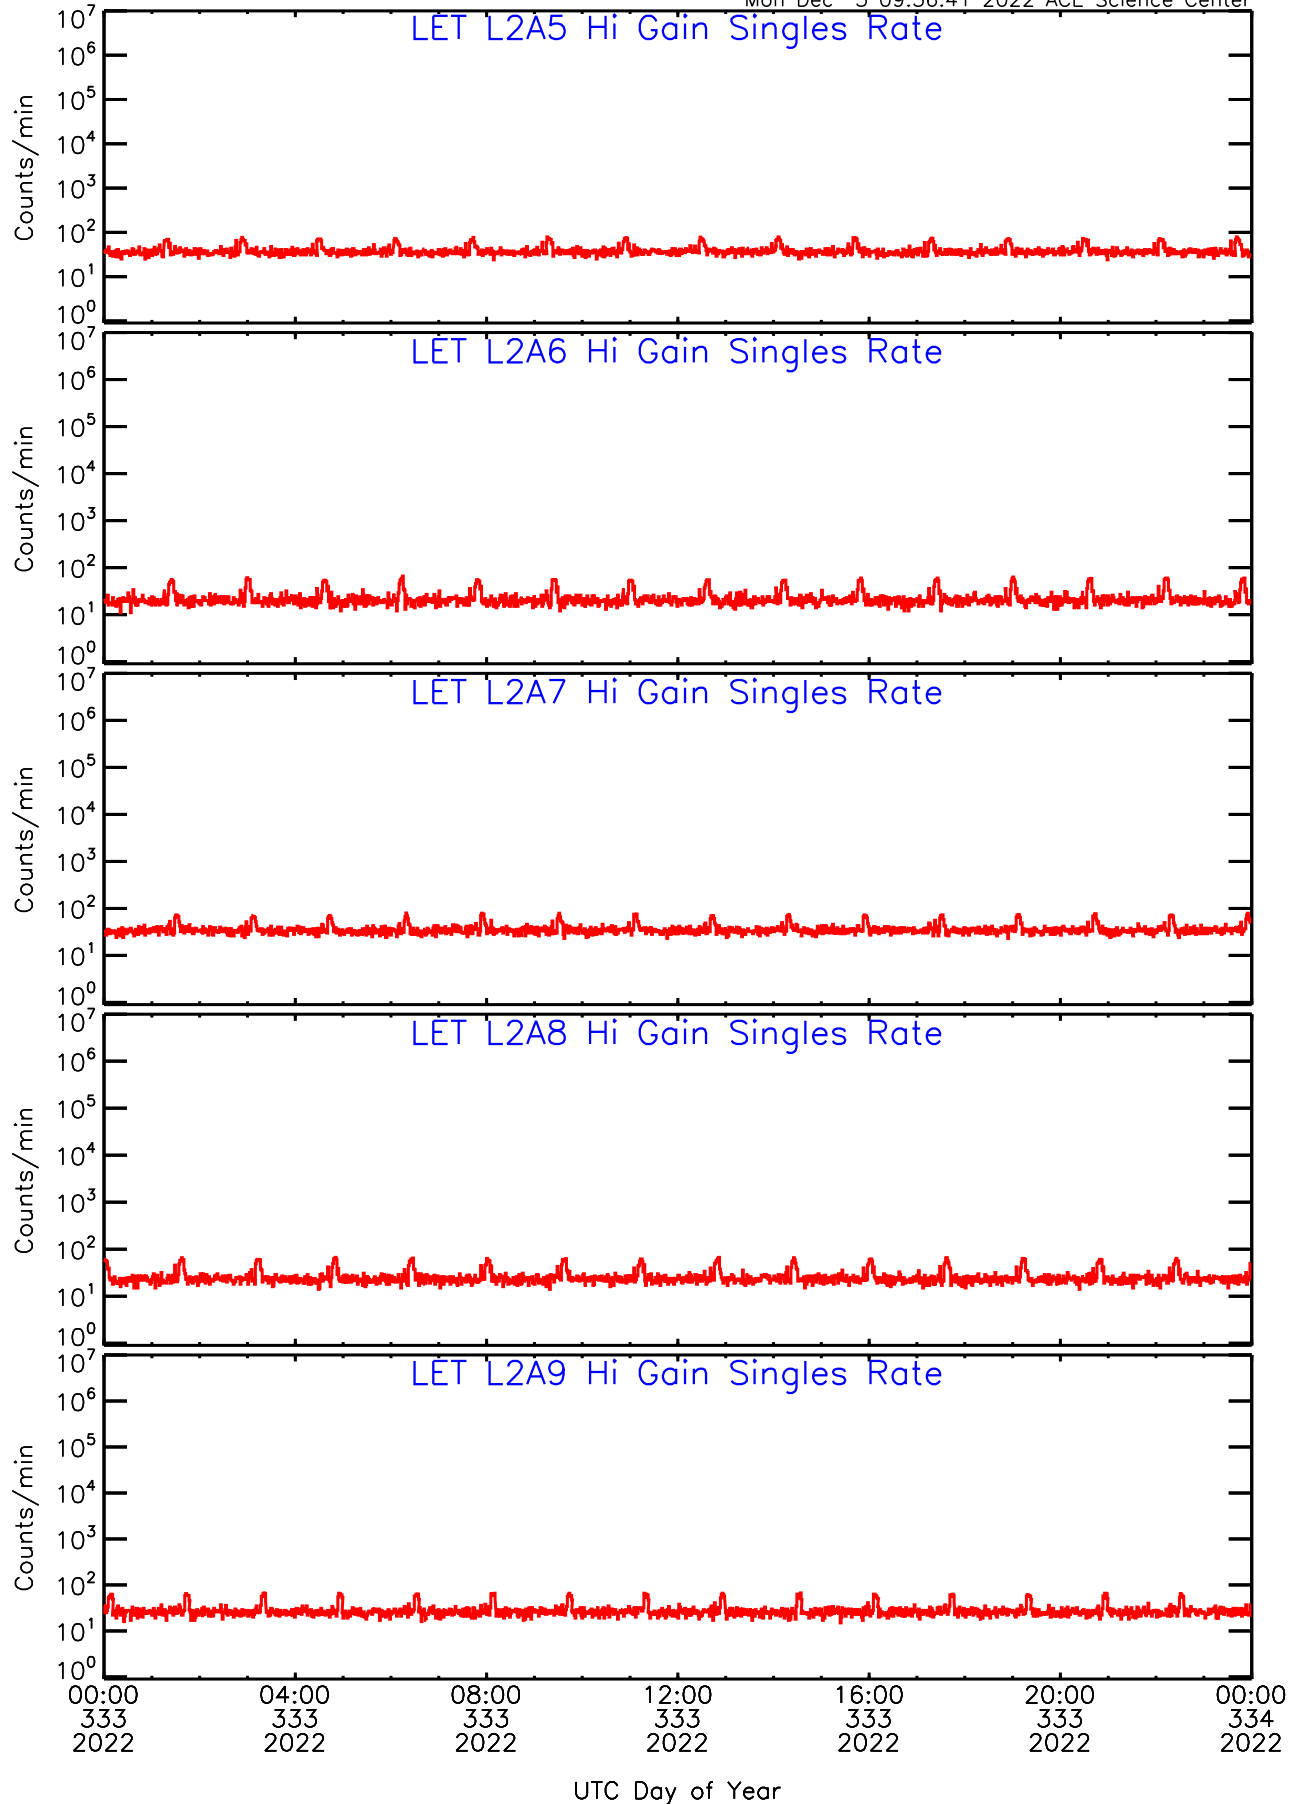

LET ahead Hi-Gain SINGLES RATES Data for 2022-333

Mon Dec 5 09:56:41 2022 ACE Science Center