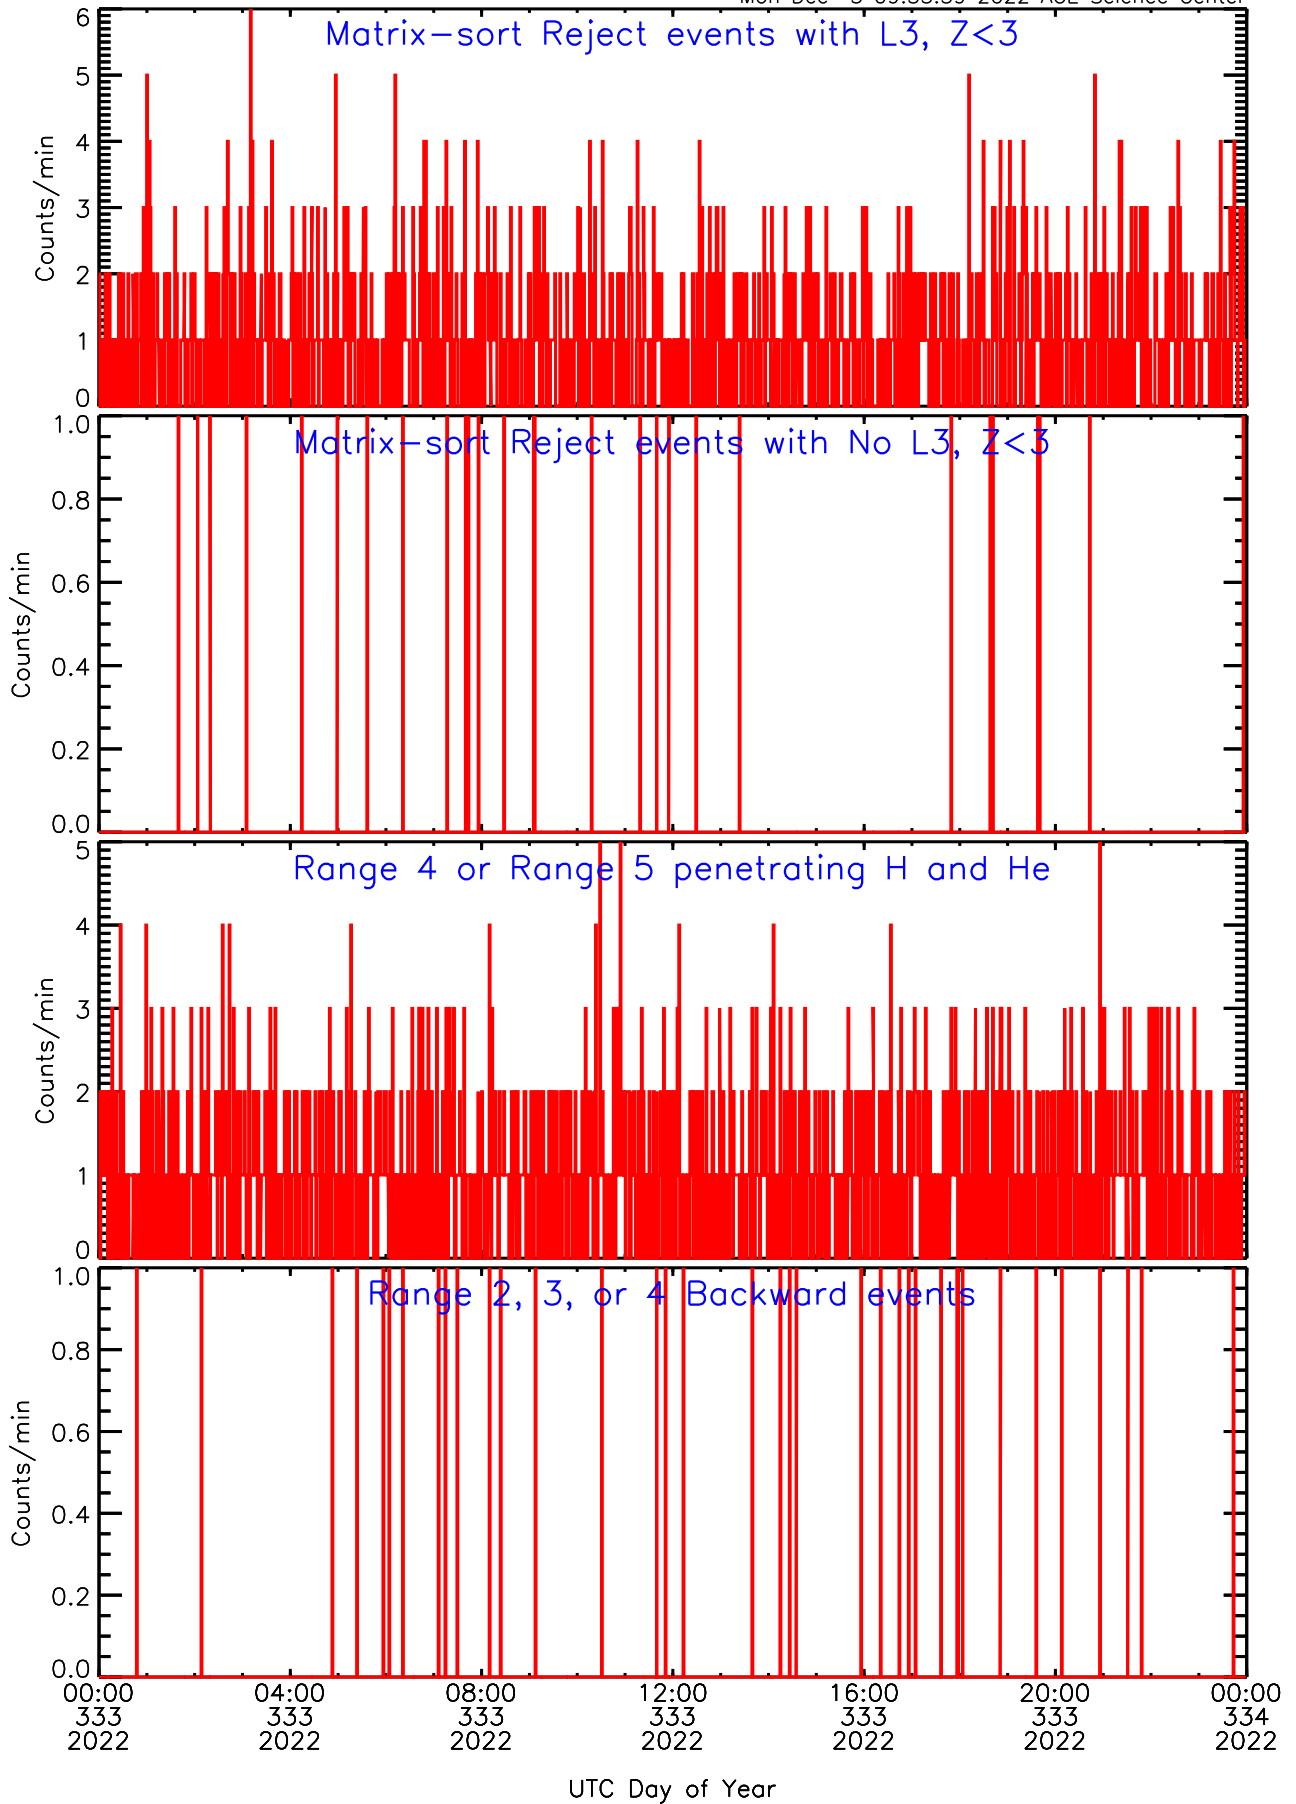

Mon Dec 5 09:55:38 2022 ACE Science Center

LET ahead BUFRATES Data for 2022-333

Mon Dec 5 09:55:38 2022 ACE Science Center

LET ahead BUFRATES Data for 2022-333

Mon Dec 5 09:55:38 2022 ACE Science Center

LET ahead BUFRATES Data for 2022-333

Mon Dec 5 09:55:38 2022 ACE Science Center

LET ahead BUFRATES Data for 2022-333

Mon Dec 5 09:55:39 2022 ACE Science Center

LET ahead BUFRATES Data for 2022-333

Mon Dec 5 09:55:39 2022 ACE Science Center

LET ahead BUFRATES Data for 2022-333