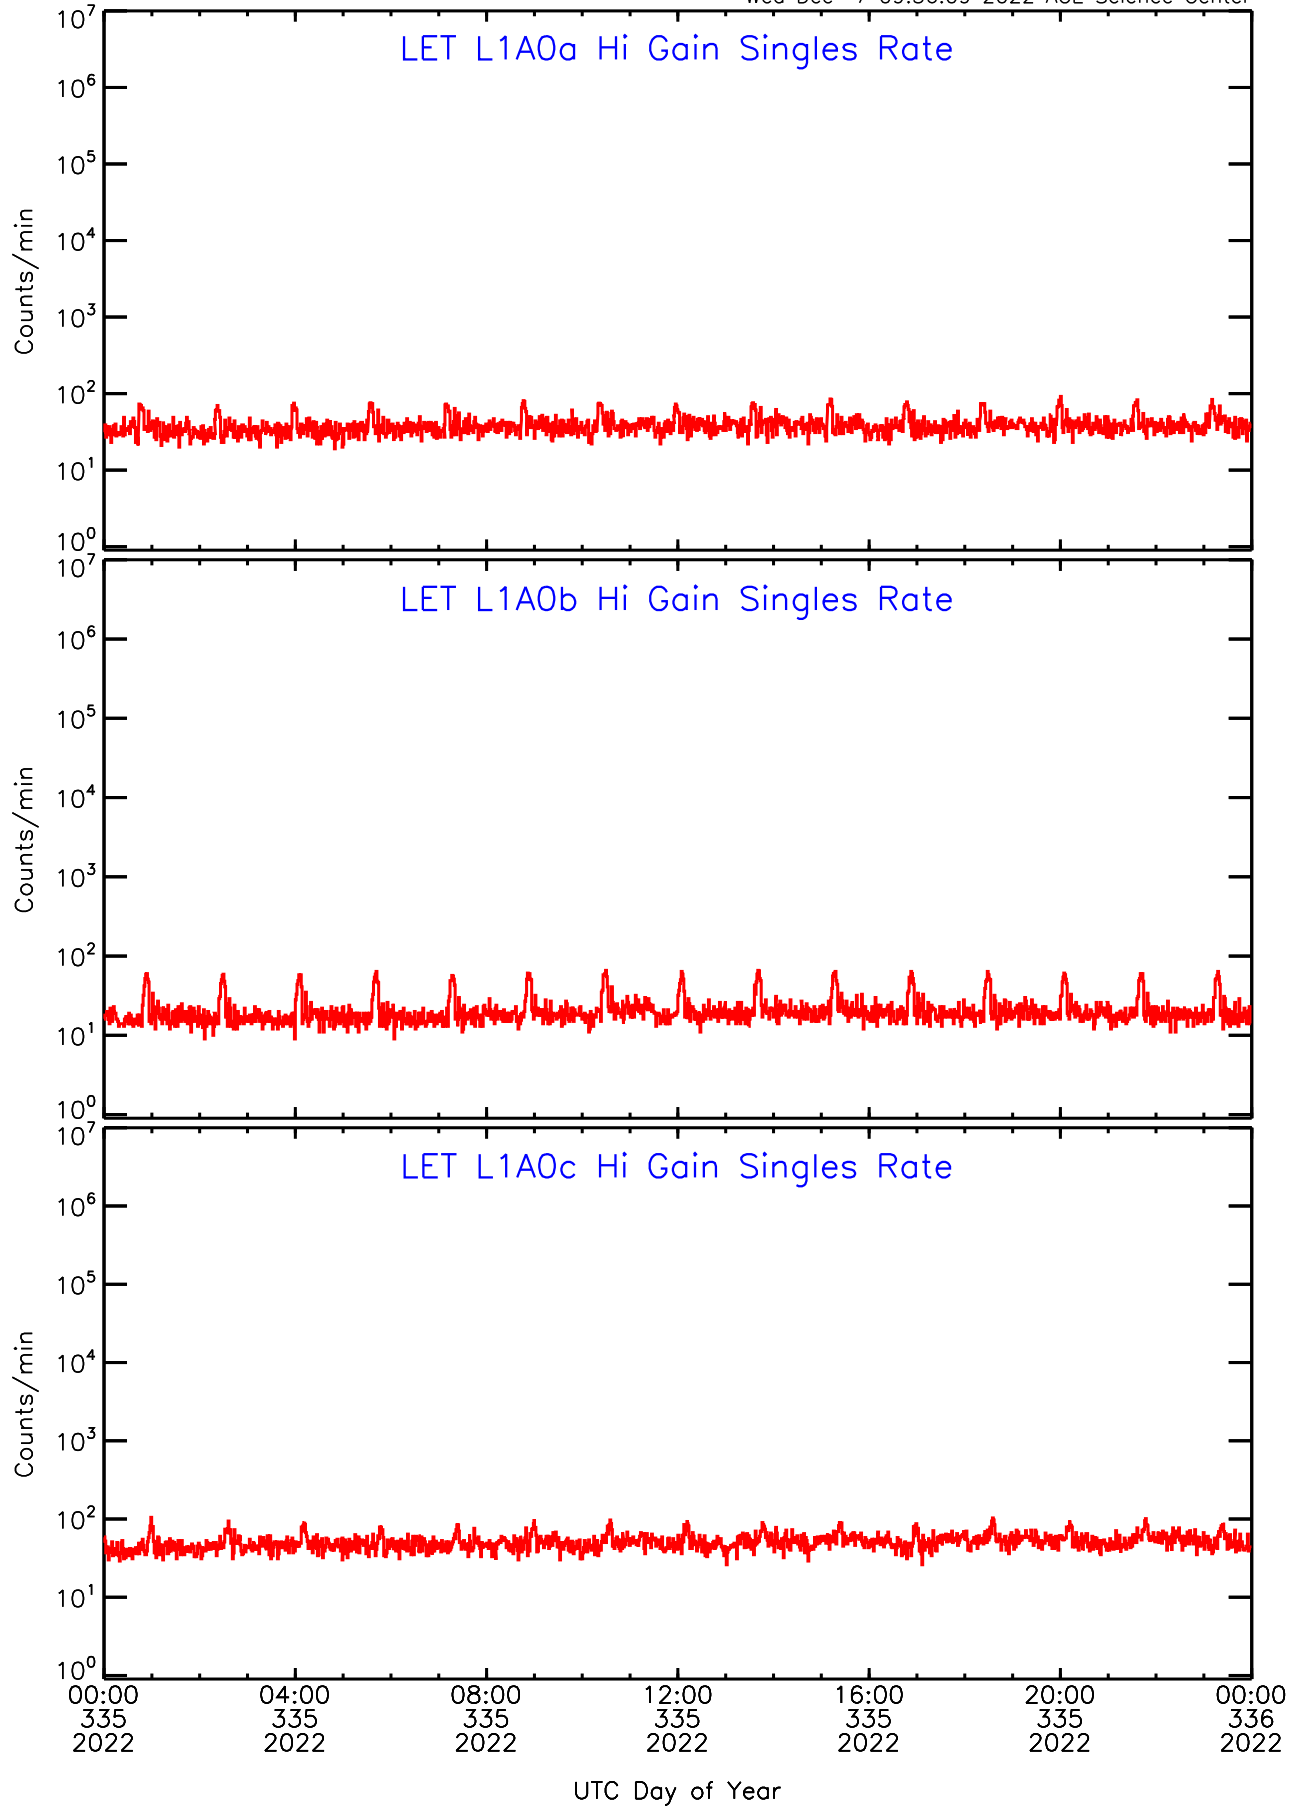

LET ahead Hi-Gain SINGLES RATES Data for 2022-335

Wed Dec 7 09:56:09 2022 ACE Science Center

LET ahead Hi-Gain SINGLES RATES Data for 2022-335

Wed Dec 7 09:56:09 2022 ACE Science Center

LET ahead Hi-Gain SINGLES RATES Data for 2022-335