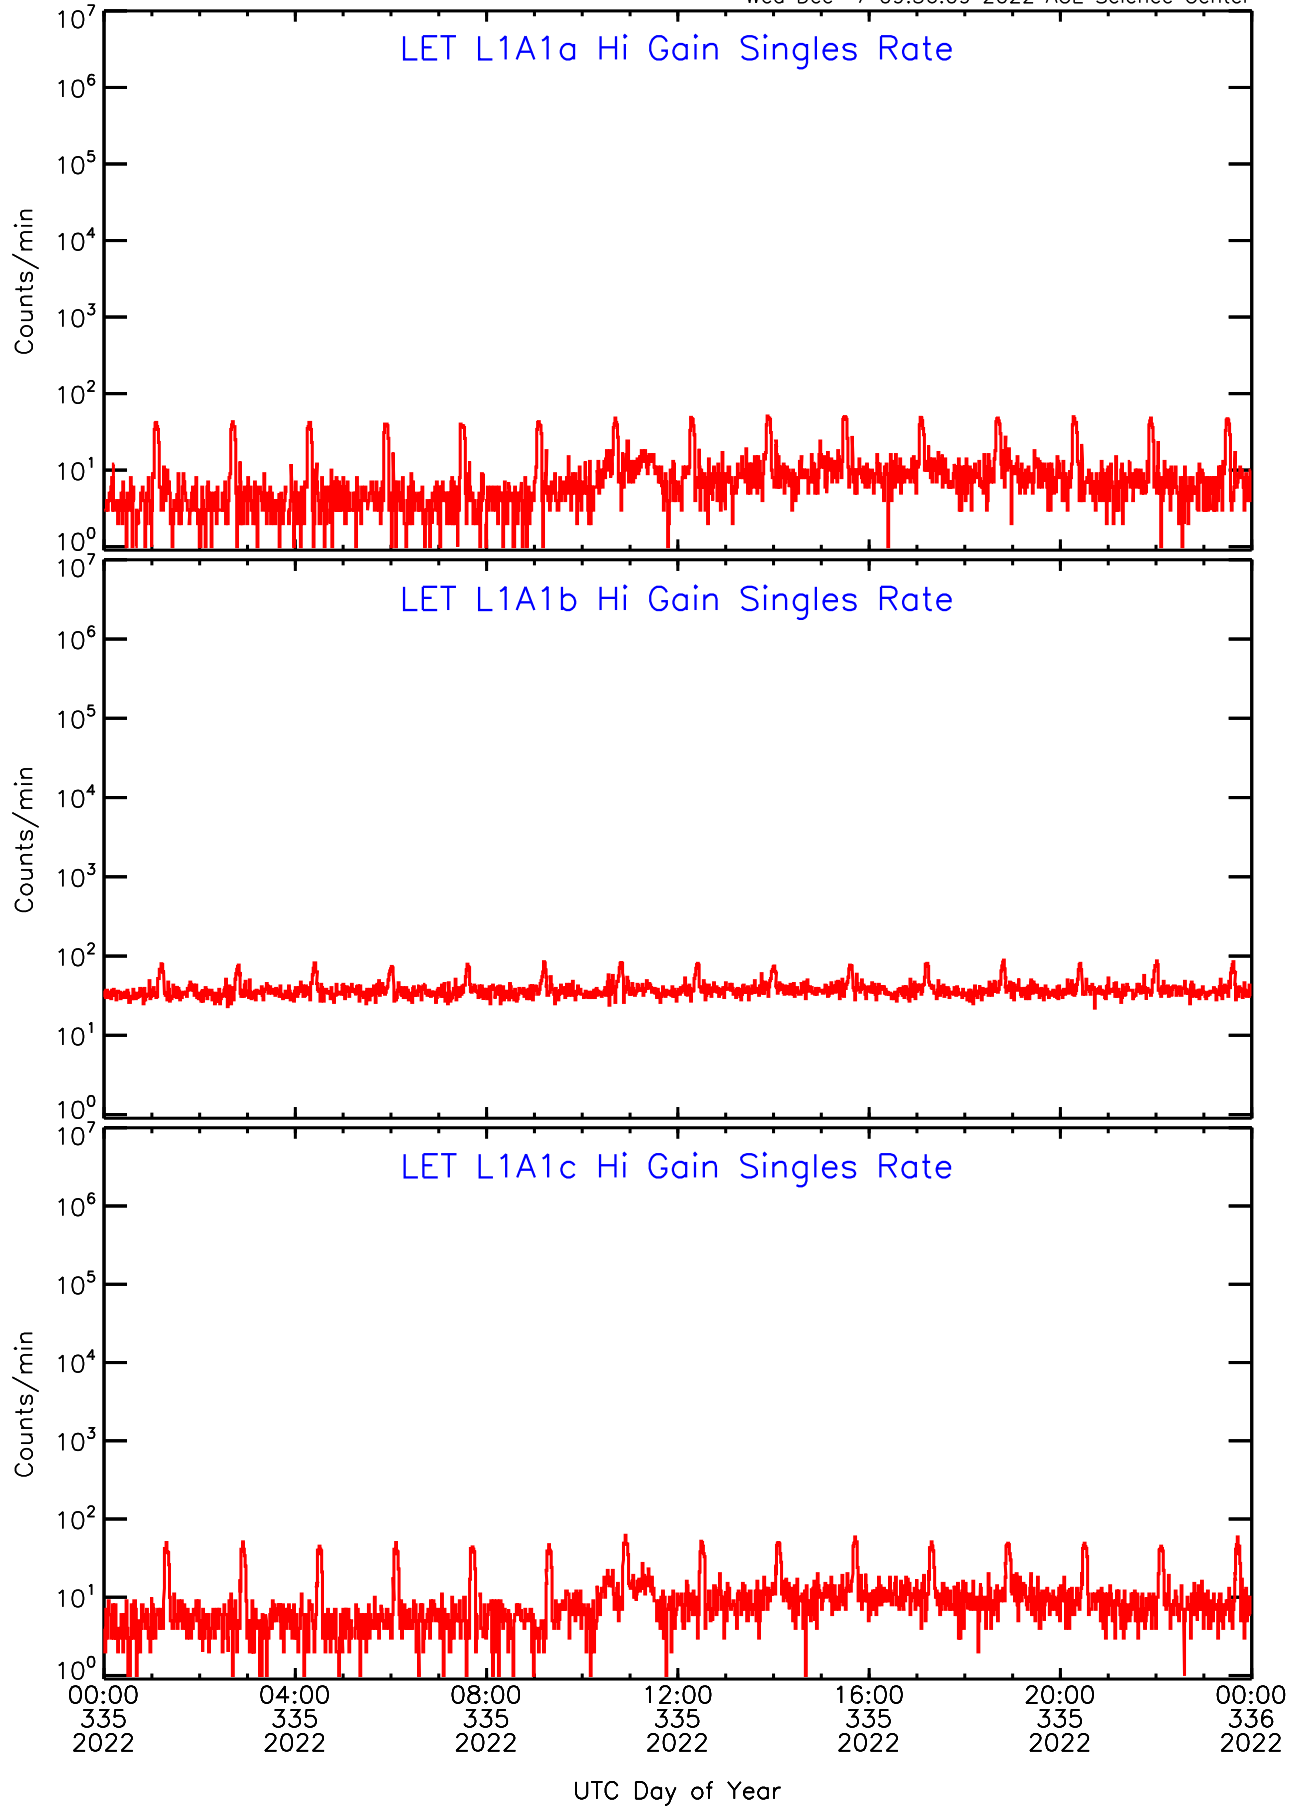

LET ahead Hi-Gain SINGLES RATES Data for 2022-335

Wed Dec 7 09:56:09 2022 ACE Science Center

LET ahead Hi-Gain SINGLES RATES Data for 2022-335

Wed Dec 7 09:56:09 2022 ACE Science Center

LET ahead Hi-Gain SINGLES RATES Data for 2022-335