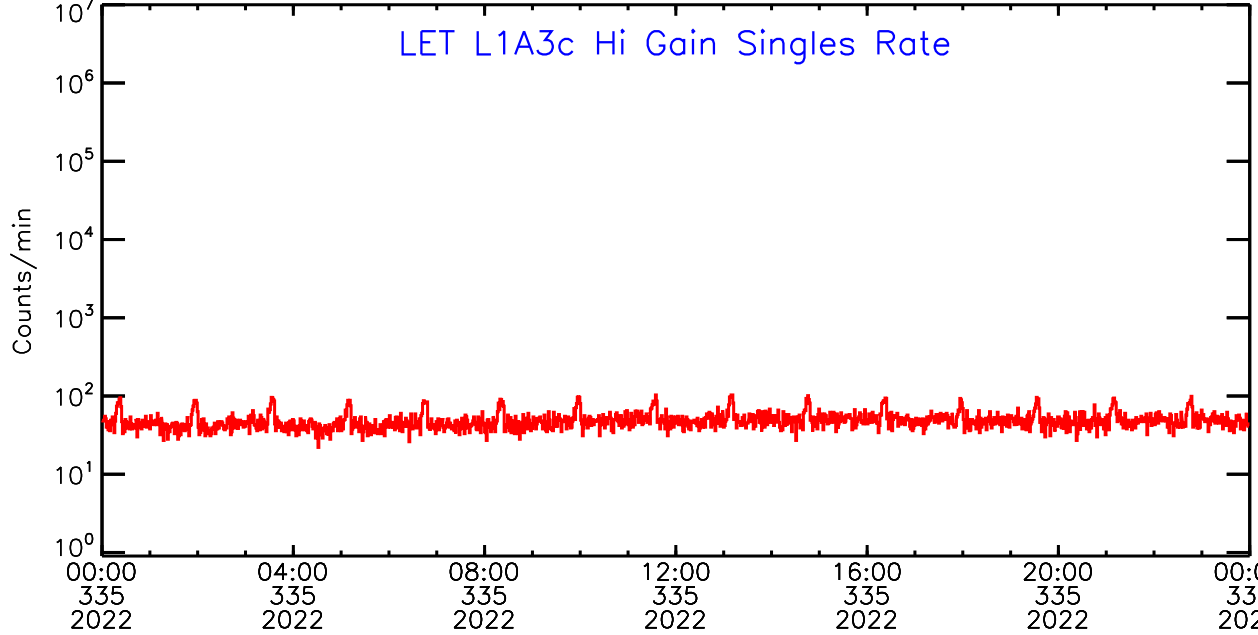

LET ahead Hi-Gain SINGLES RATES Data for 2022-335

Wed Dec 7 09:56:09 2022 ACE Science Center

UTC Day of Year