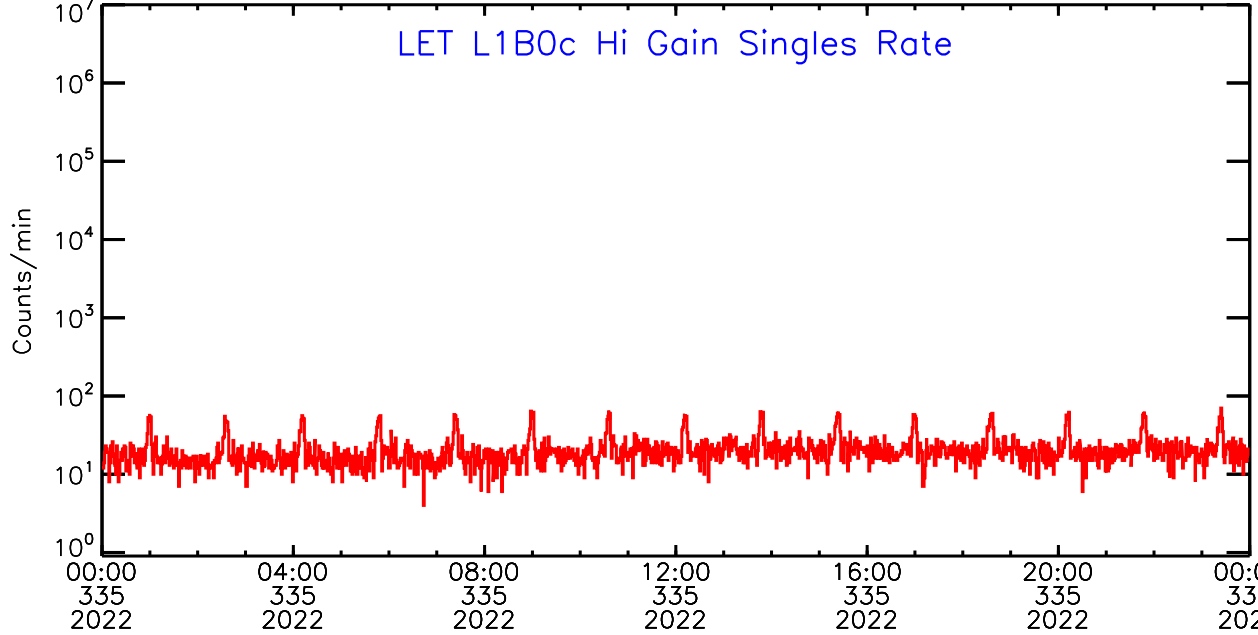

LET ahead Hi-Gain SINGLES RATES Data for 2022-335

Wed Dec 7 09:56:09 2022 ACE Science Center

00:00 04:00 08:00 12:00 16:00 20:00 00:00
335 335 335 335 335 335 336
2022 2022 2022 2022 2022 2022 2022

UTC Day of Year