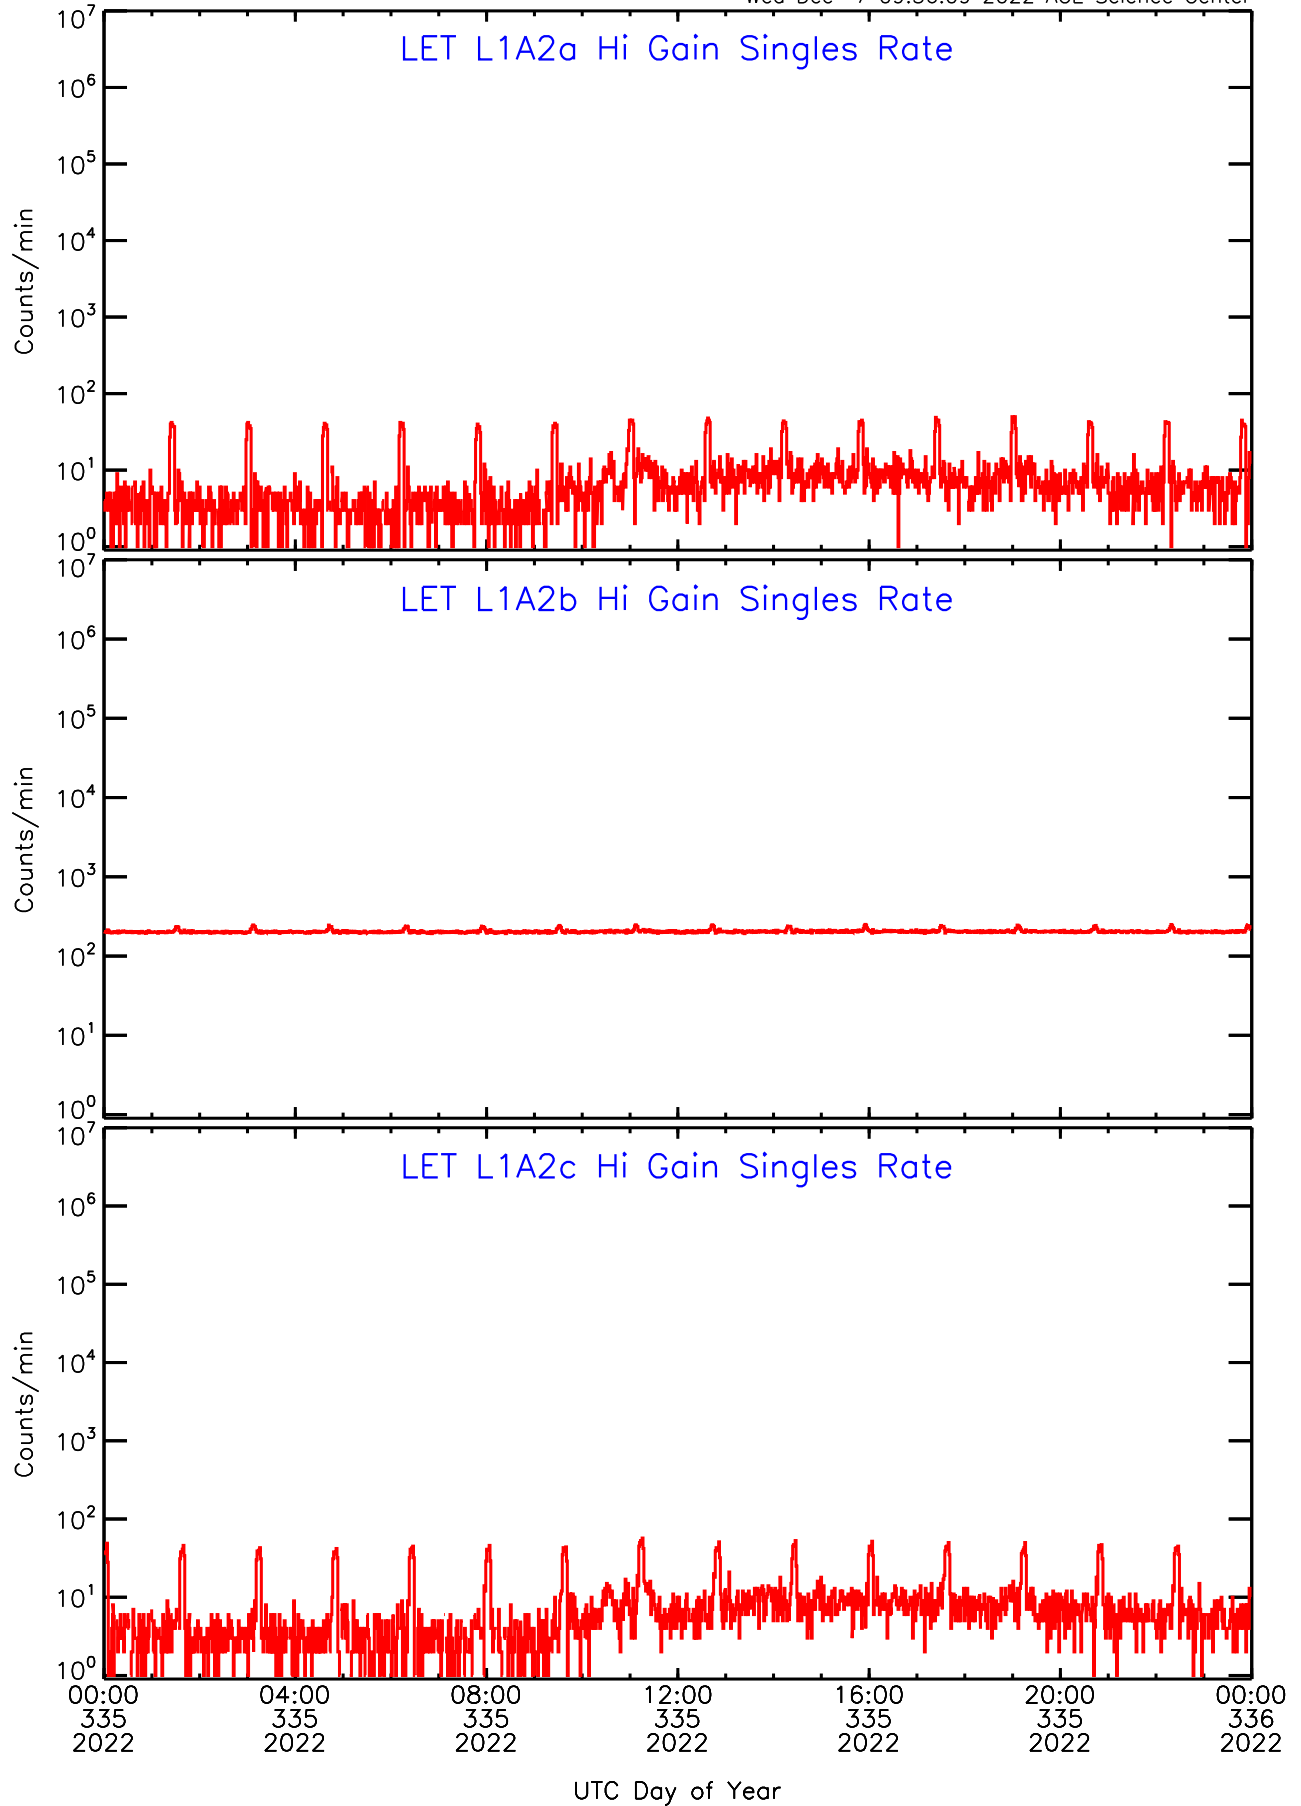

LET ahead Hi-Gain SINGLES RATES Data for 2022-335

Wed Dec 7 09:56:09 2022 ACE Science Center