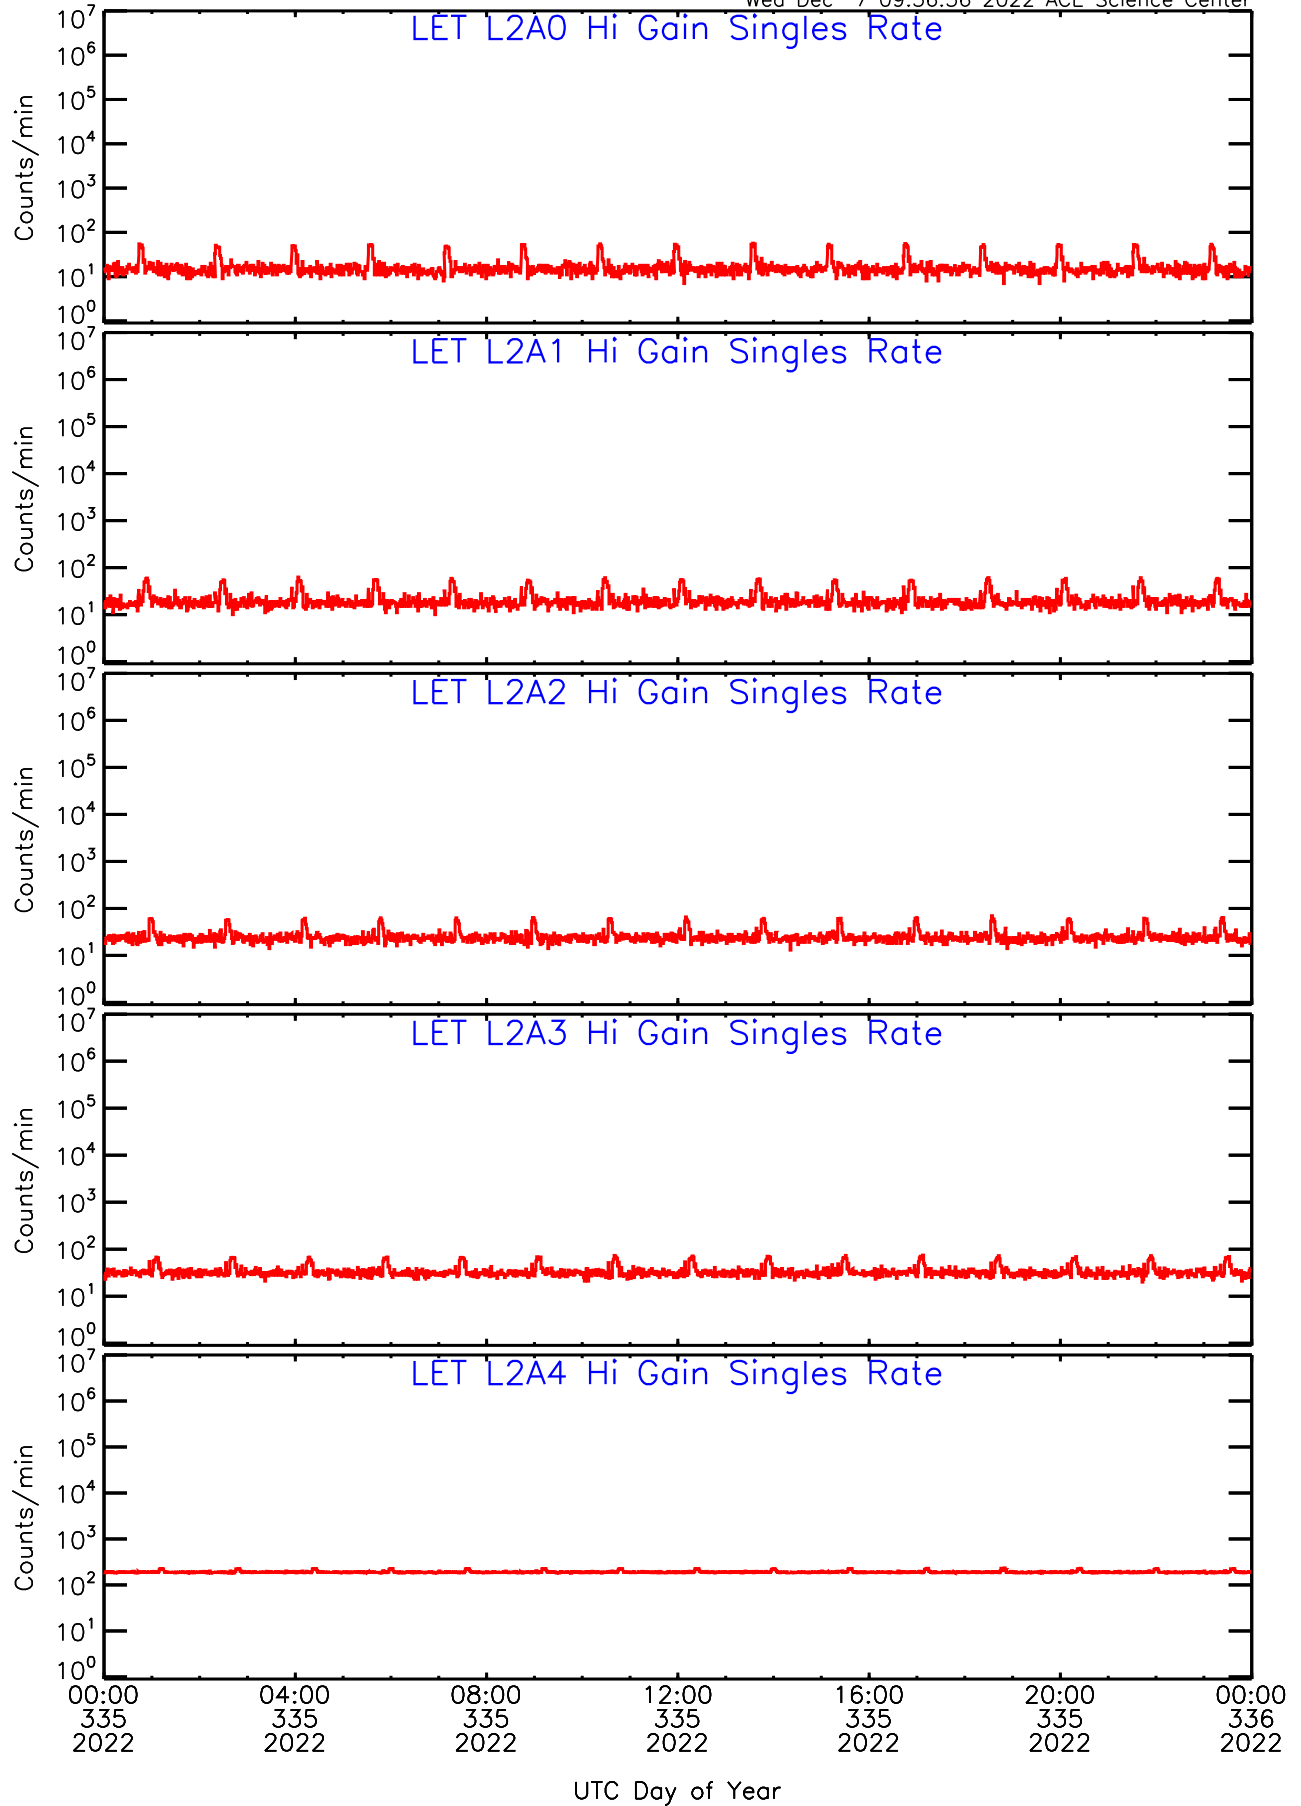

LET ahead Hi-Gain SINGLES RATES Data for 2022-335

Wed Dec 7 09:56:36 2022 ACE Science Center