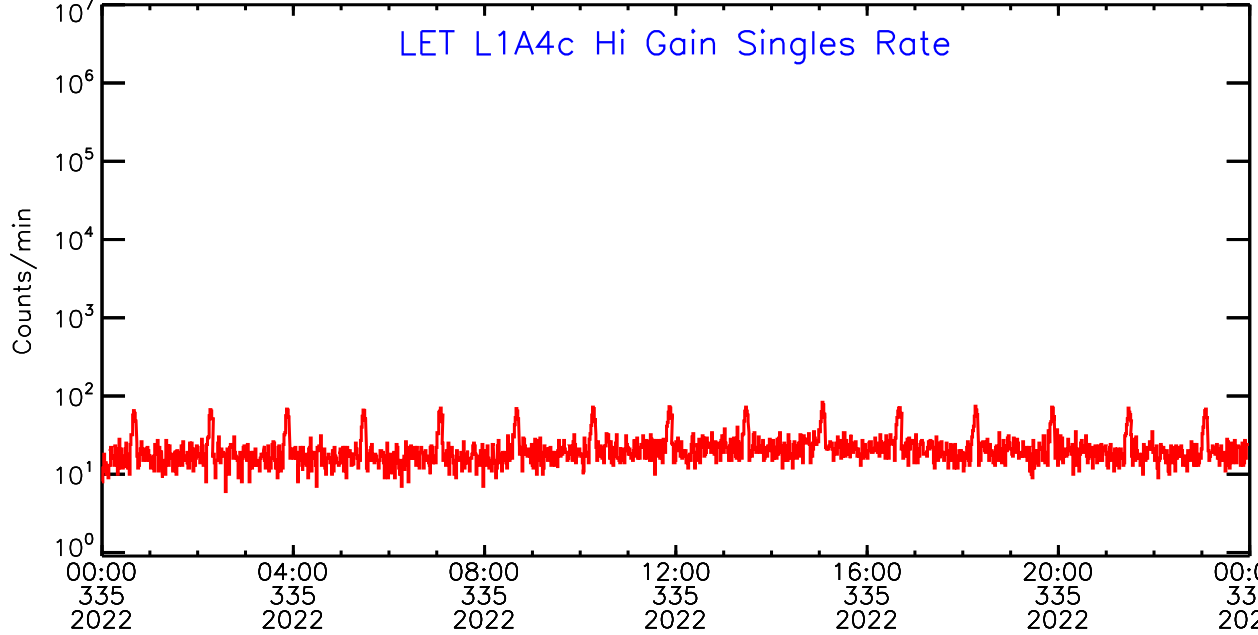

Wed Dec 7 09:56:09 2022 ACE Science Center

LET ahead Hi-Gain SINGLES RATES Data for 2022-335

Wed Dec 7 09:56:09 2022 ACE Science Center

UTC Day of Year

LET ahead Hi-Gain SINGLES RATES Data for 2022-335

Wed Dec 7 09:56:09 2022 ACE Science Center