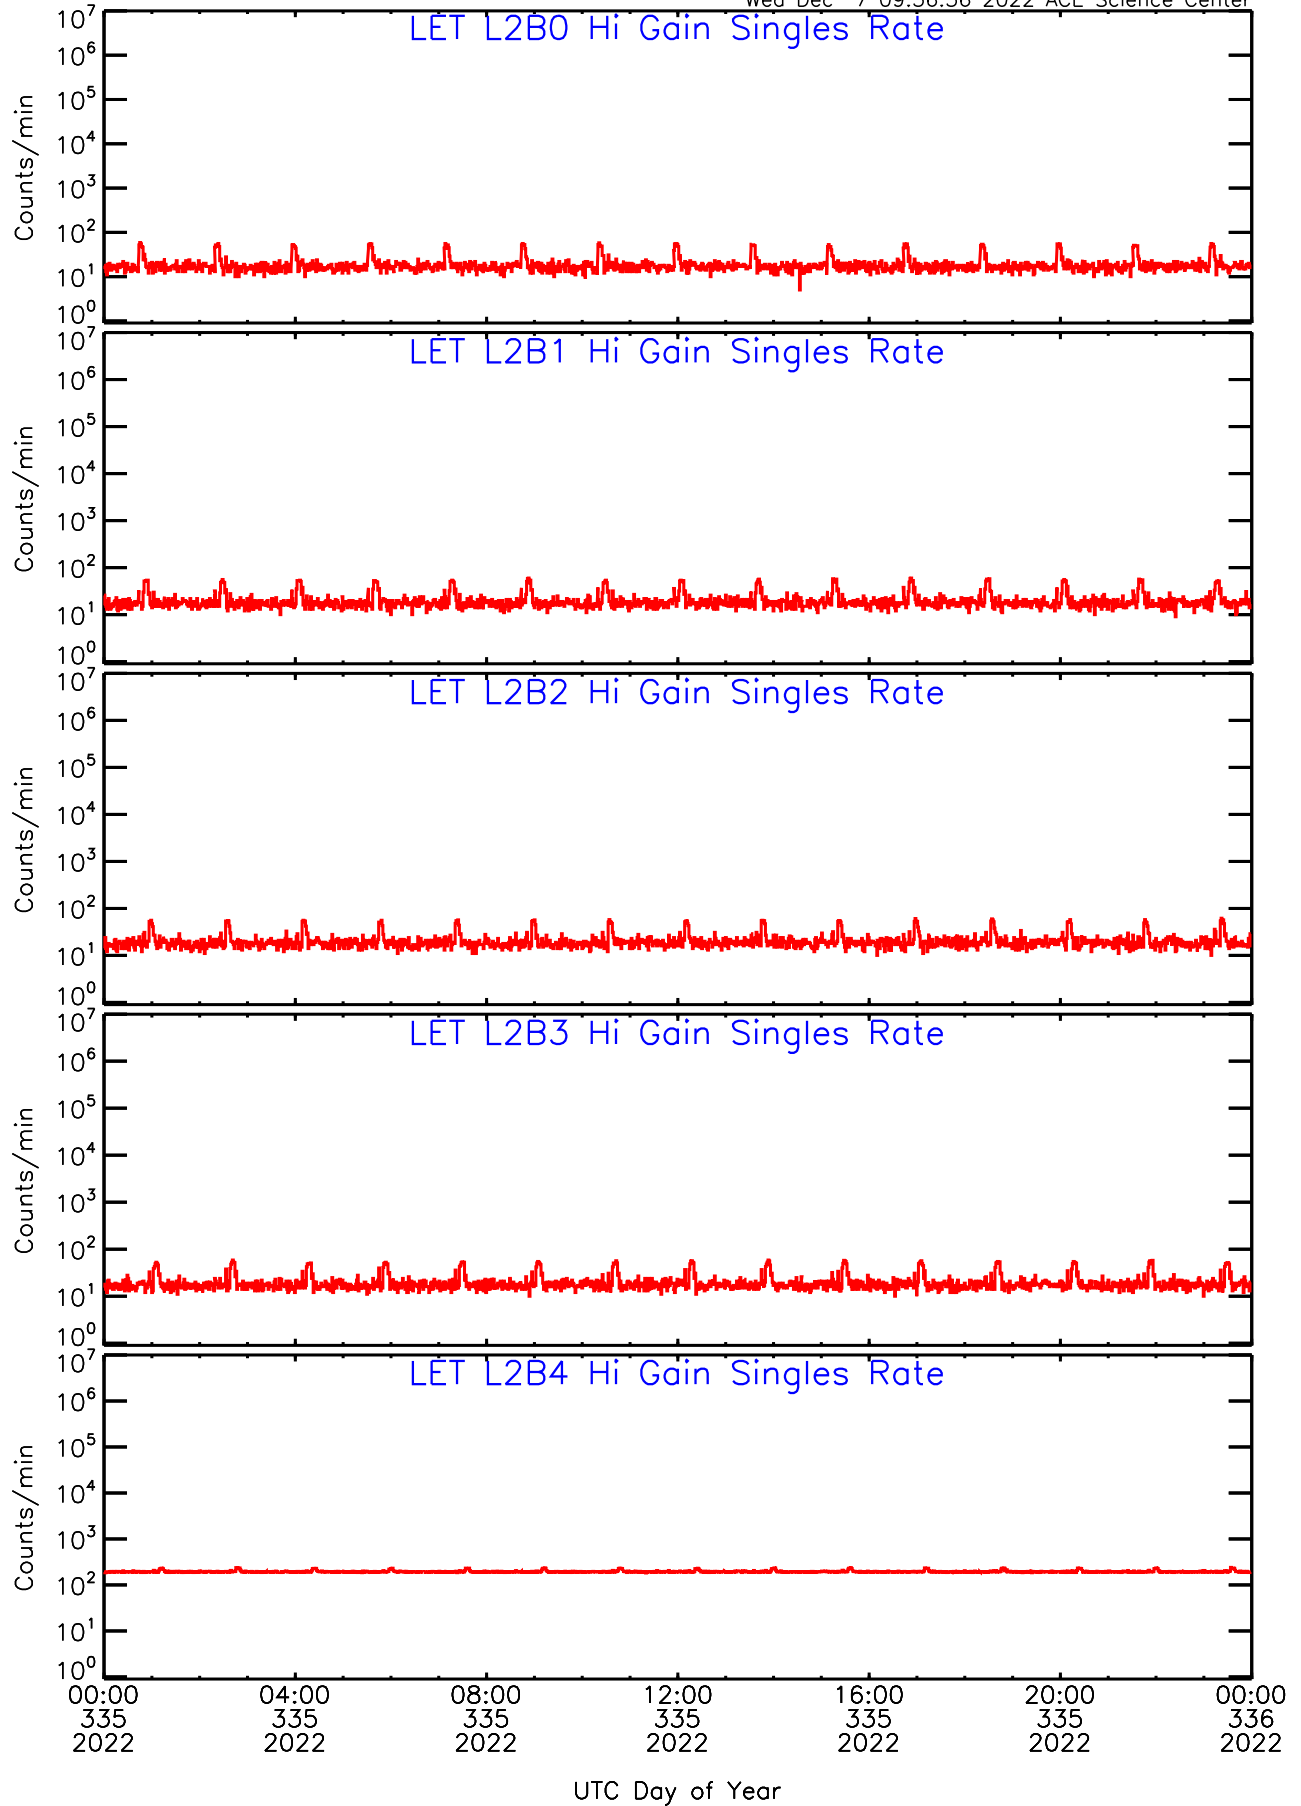

LET ahead Hi-Gain SINGLES RATES Data for 2022-335

Wed Dec 7 09:56:36 2022 ACE Science Center