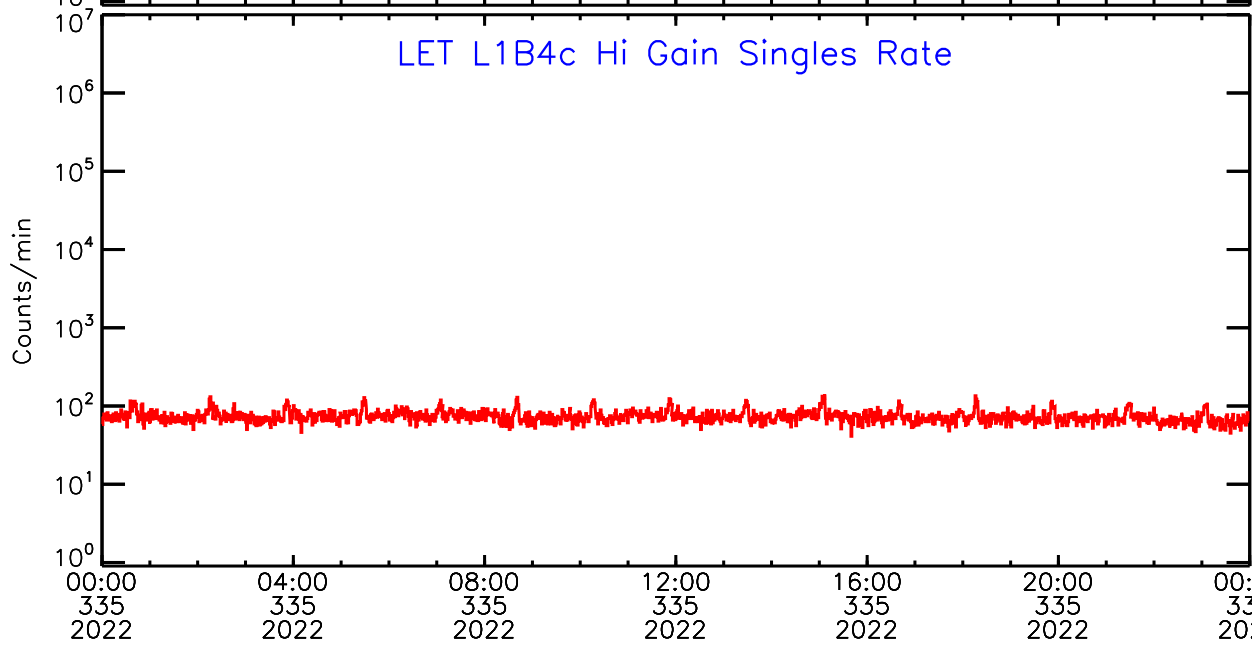

LET ahead Hi-Gain SINGLES RATES Data for 2022-335

Wed Dec 7 09:56:09 2022 ACE Science Center

UTC Day of Year