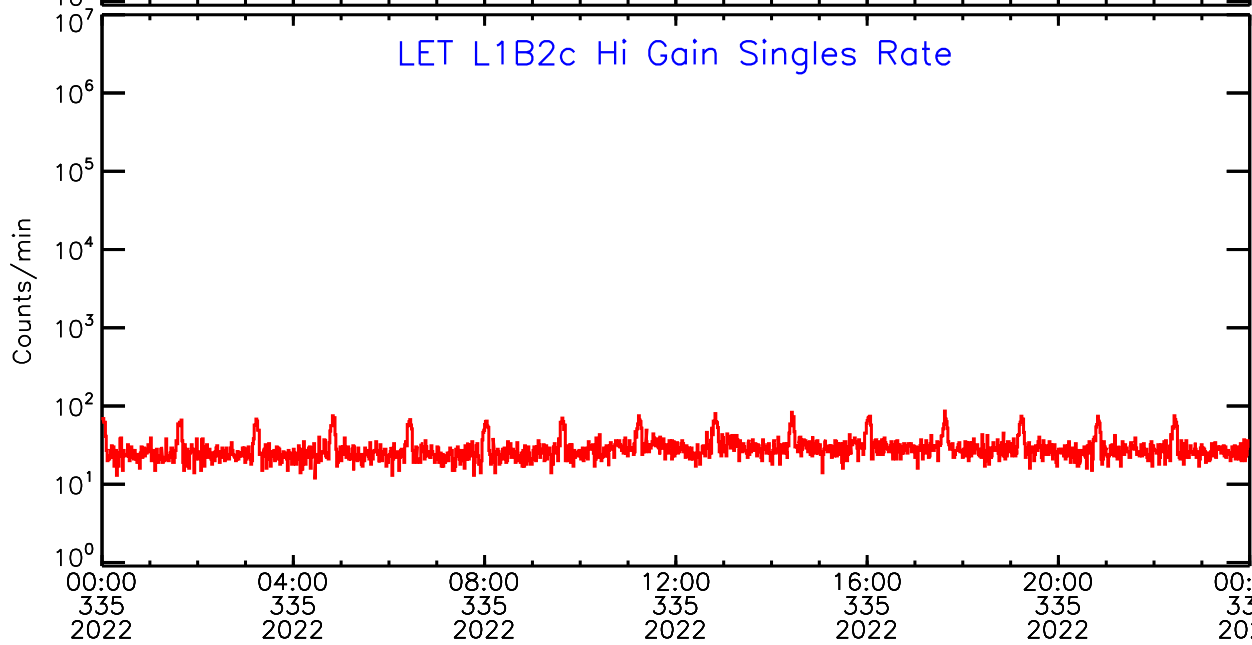

LET ahead Hi-Gain SINGLES RATES Data for 2022-335

Wed Dec 7 09:56:09 2022 ACE Science Center

UTC Day of Year