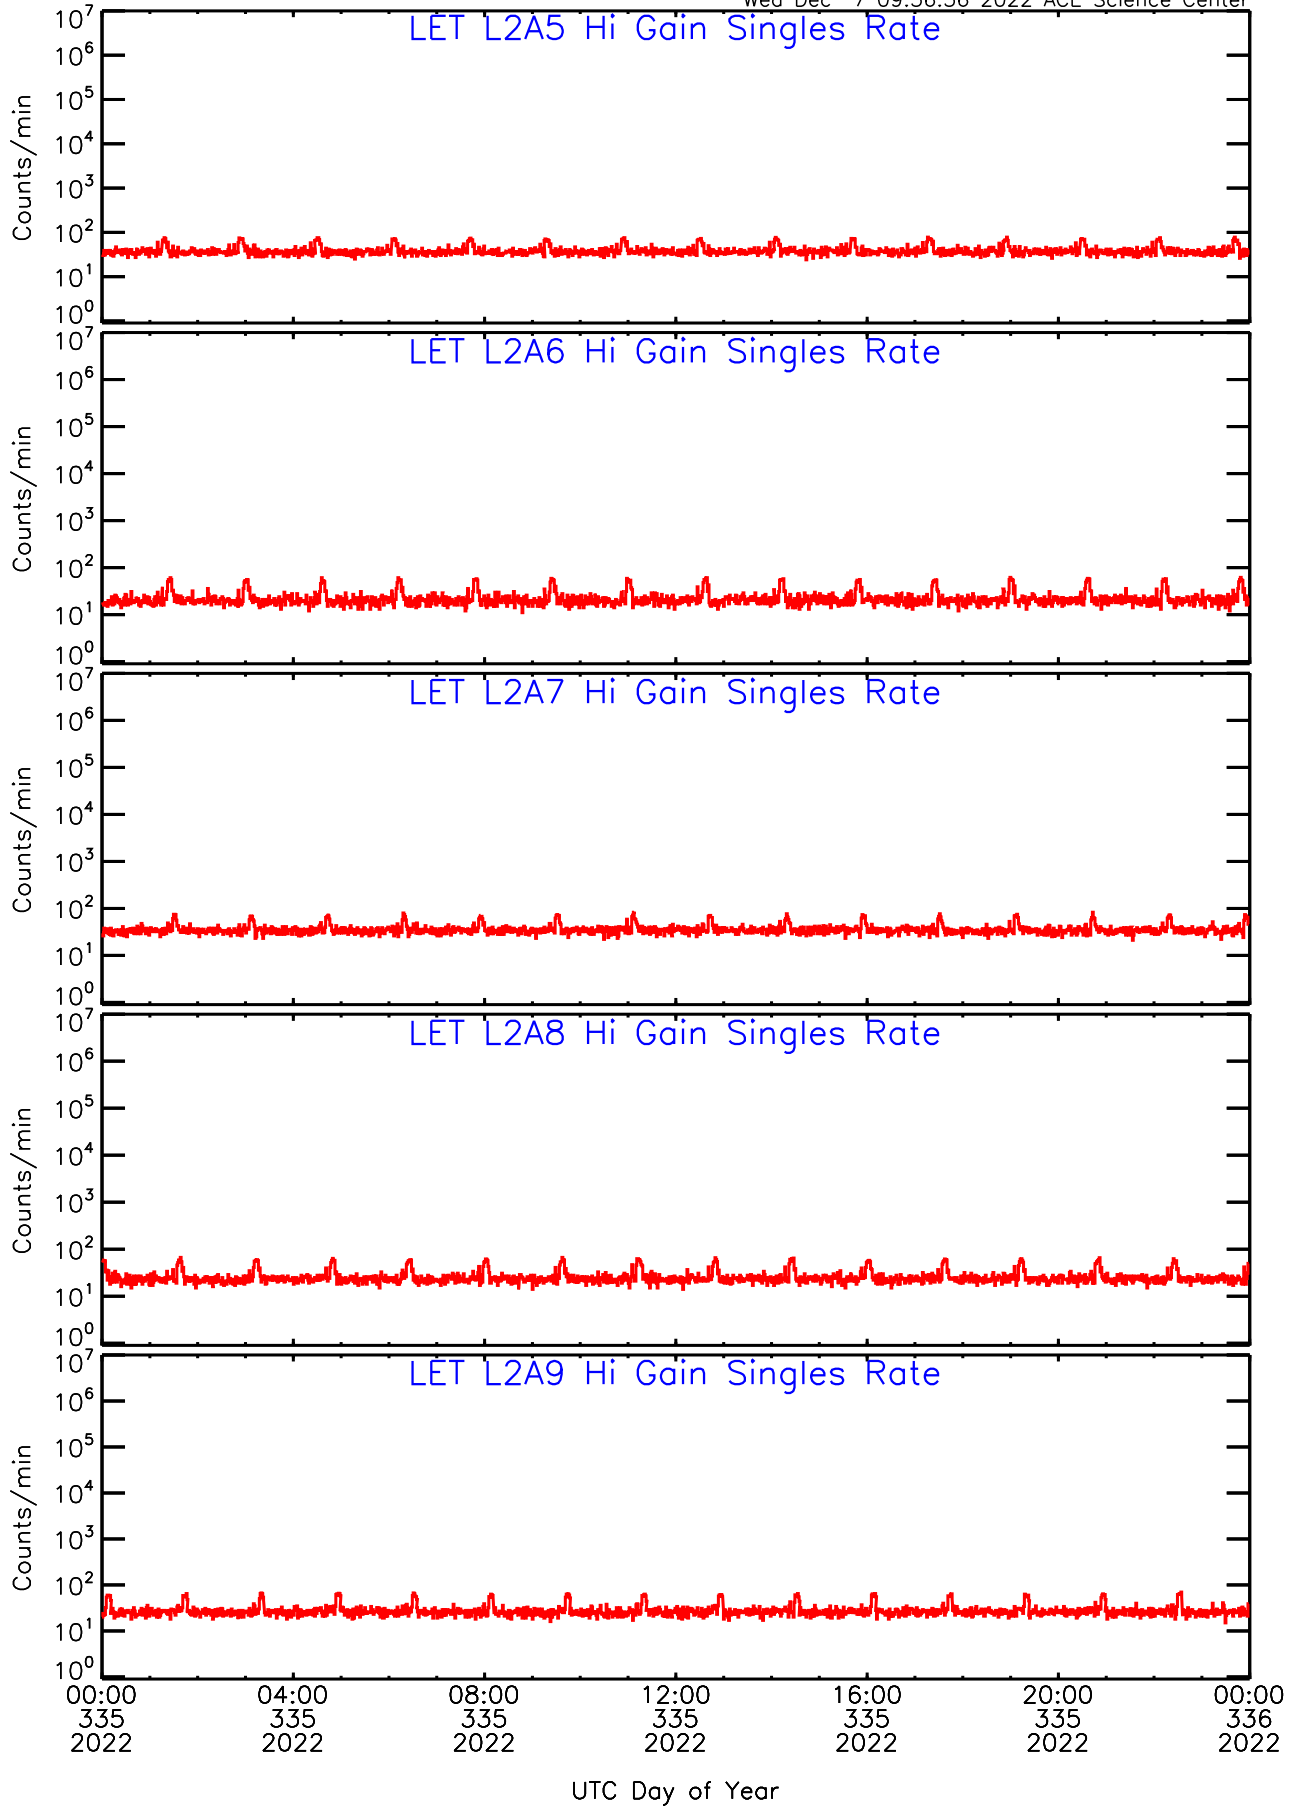

LET ahead Hi-Gain SINGLES RATES Data for 2022-335

Wed Dec 7 09:56:36 2022 ACE Science Center