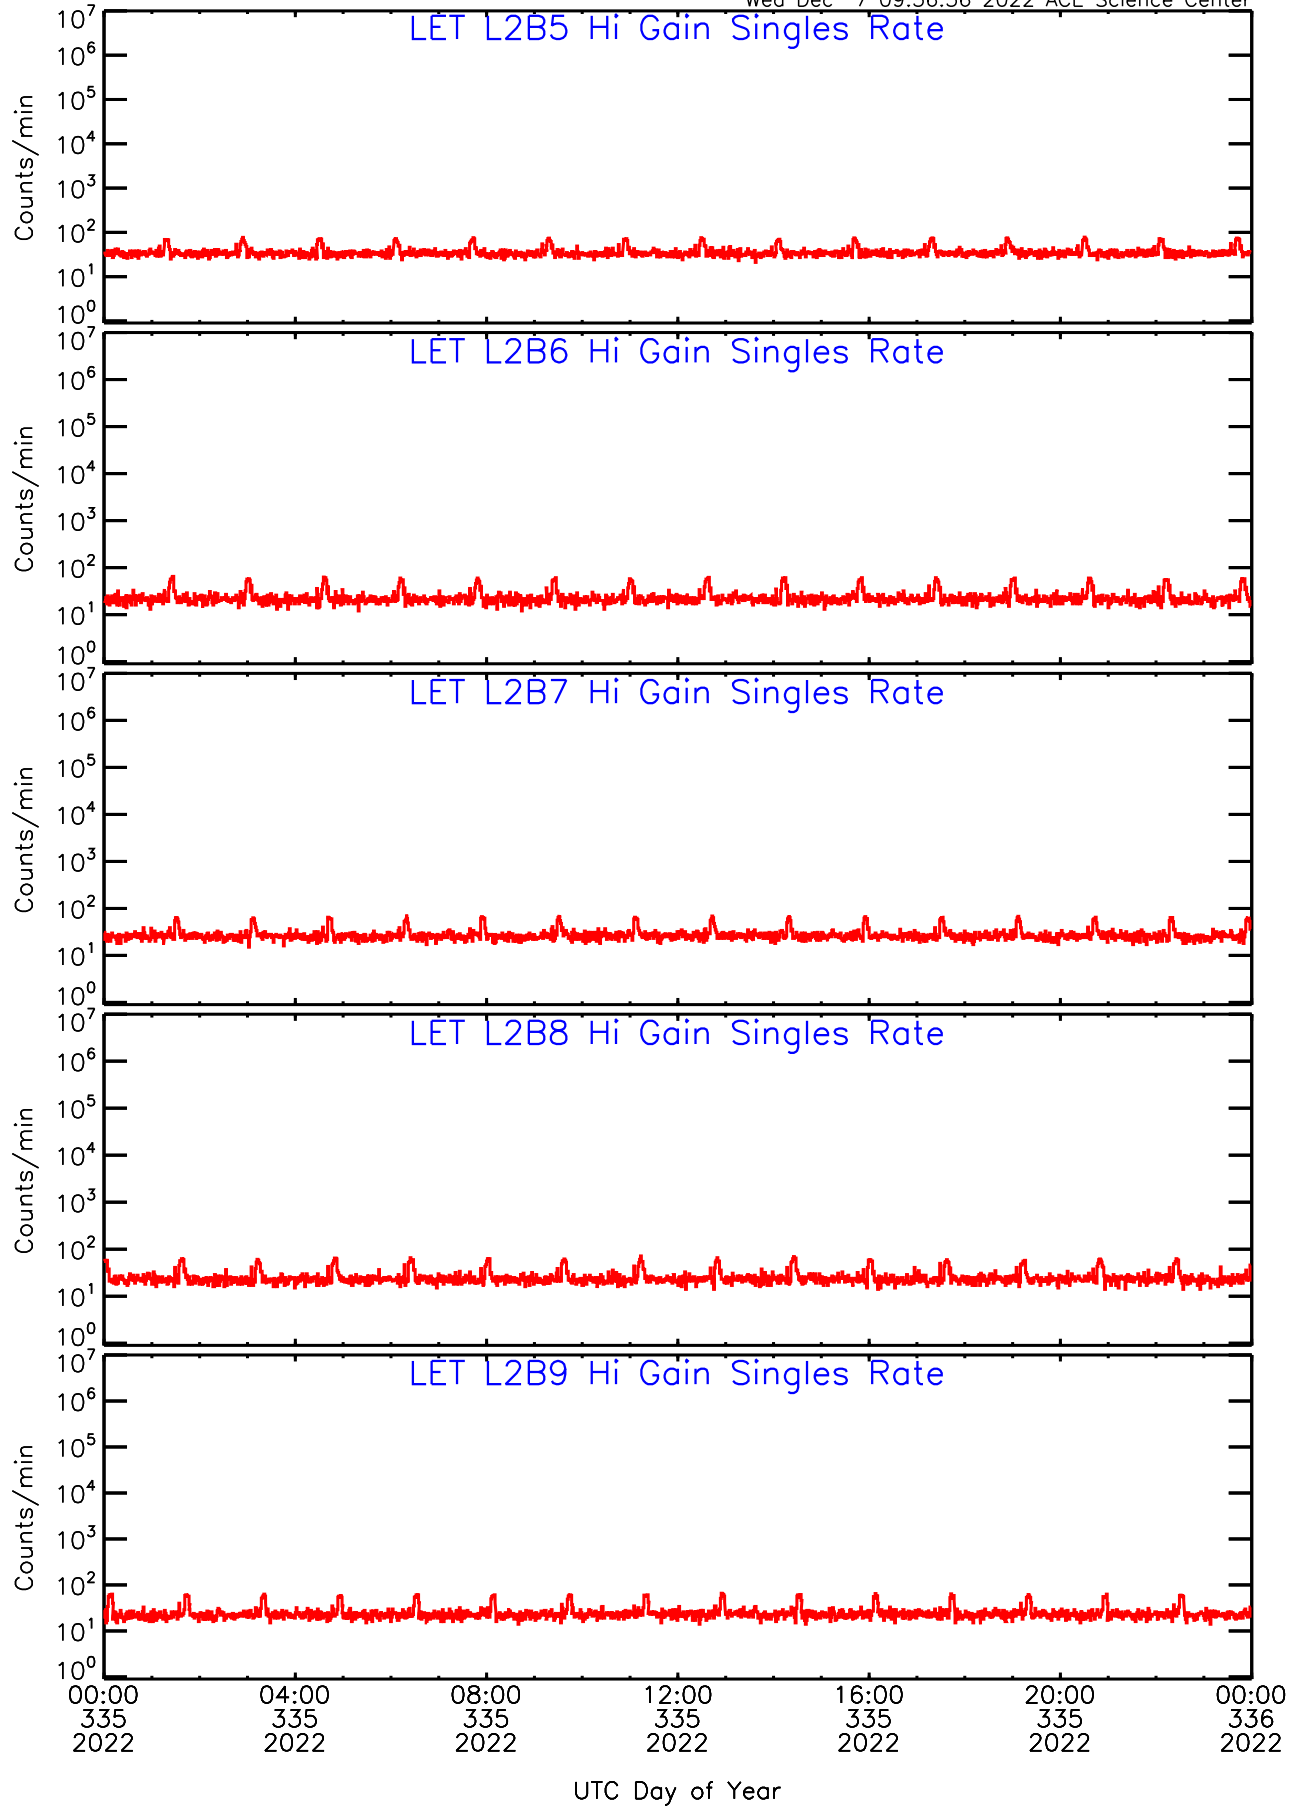

LET ahead Hi-Gain SINGLES RATES Data for 2022-335

Wed Dec 7 09:56:36 2022 ACE Science Center