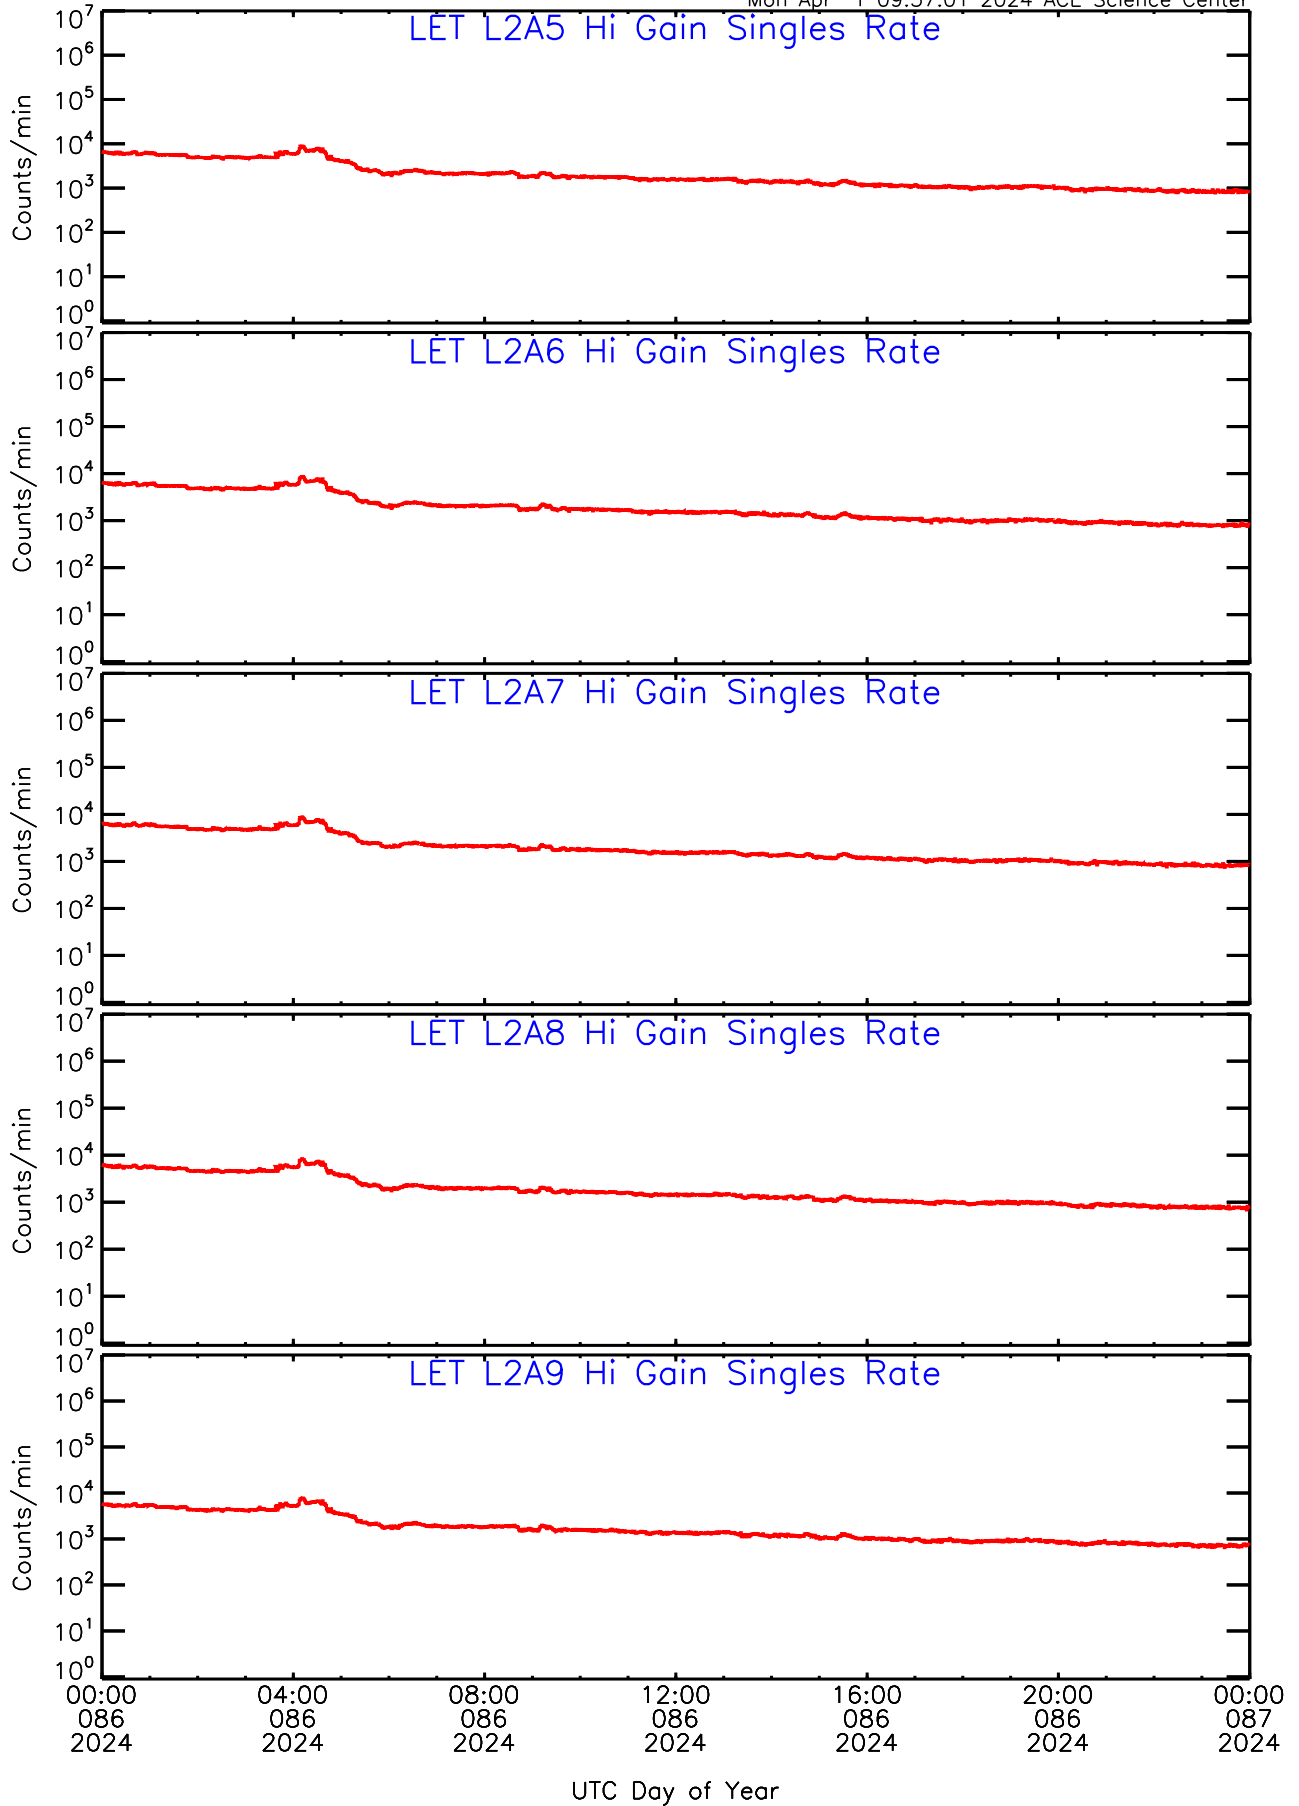

LET ahead Hi-Gain SINGLES RATES Data for 2024-086

Mon Apr 1 09:57:01 2024 ACE Science Center