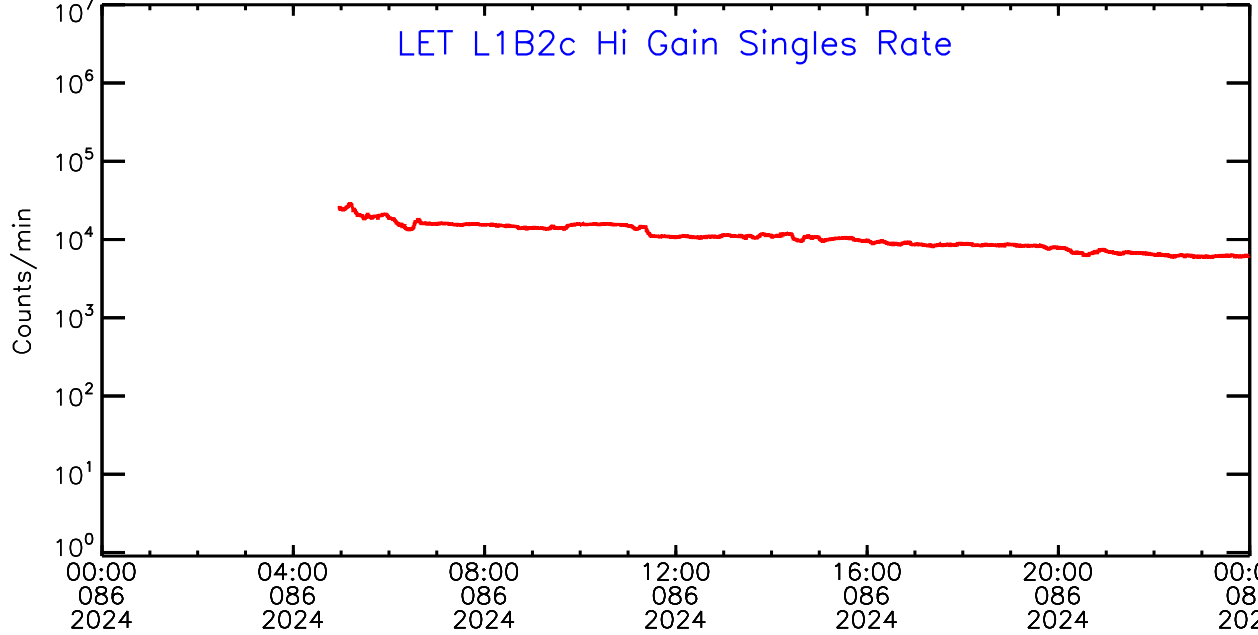

LET ahead Hi-Gain SINGLES RATES Data for 2024-086

Mon Apr 1 09:56:35 2024 ACE Science Center

UTC Day of Year