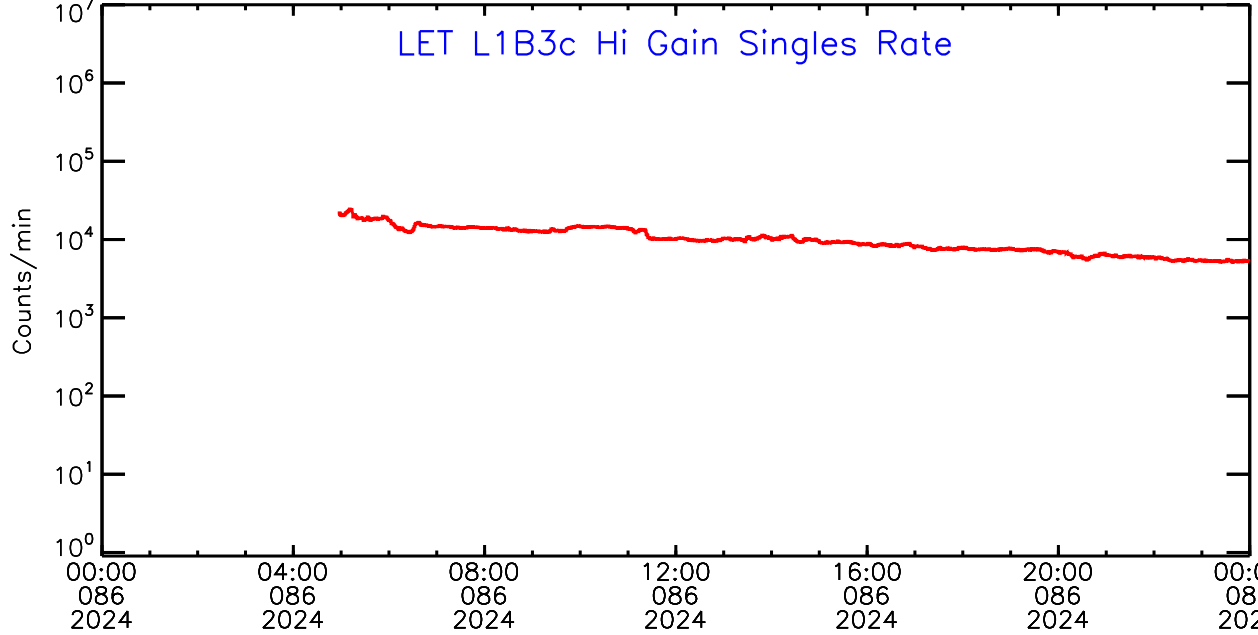

LET ahead Hi-Gain SINGLES RATES Data for 2024-086

Mon Apr 1 09:56:35 2024 ACE Science Center

UTC Day of Year

LET ahead Hi-Gain SINGLES RATES Data for 2024-086

Mon Apr 1 09:56:35 2024 ACE Science Center

UTC Day of Year