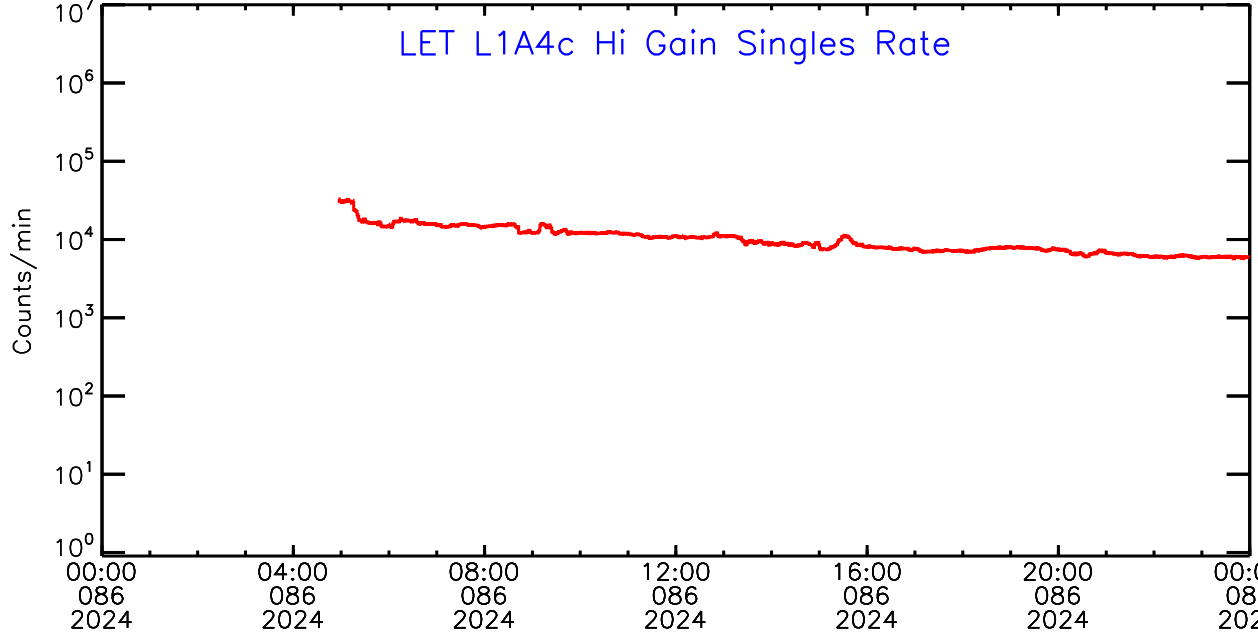

LET ahead Hi-Gain SINGLES RATES Data for 2024-086

Mon Apr 1 09:56:35 2024 ACE Science Center

UTC Day of Year

LET ahead Hi-Gain SINGLES RATES Data for 2024-086

Mon Apr 1 09:56:35 2024 ACE Science Center

UTC Day of Year