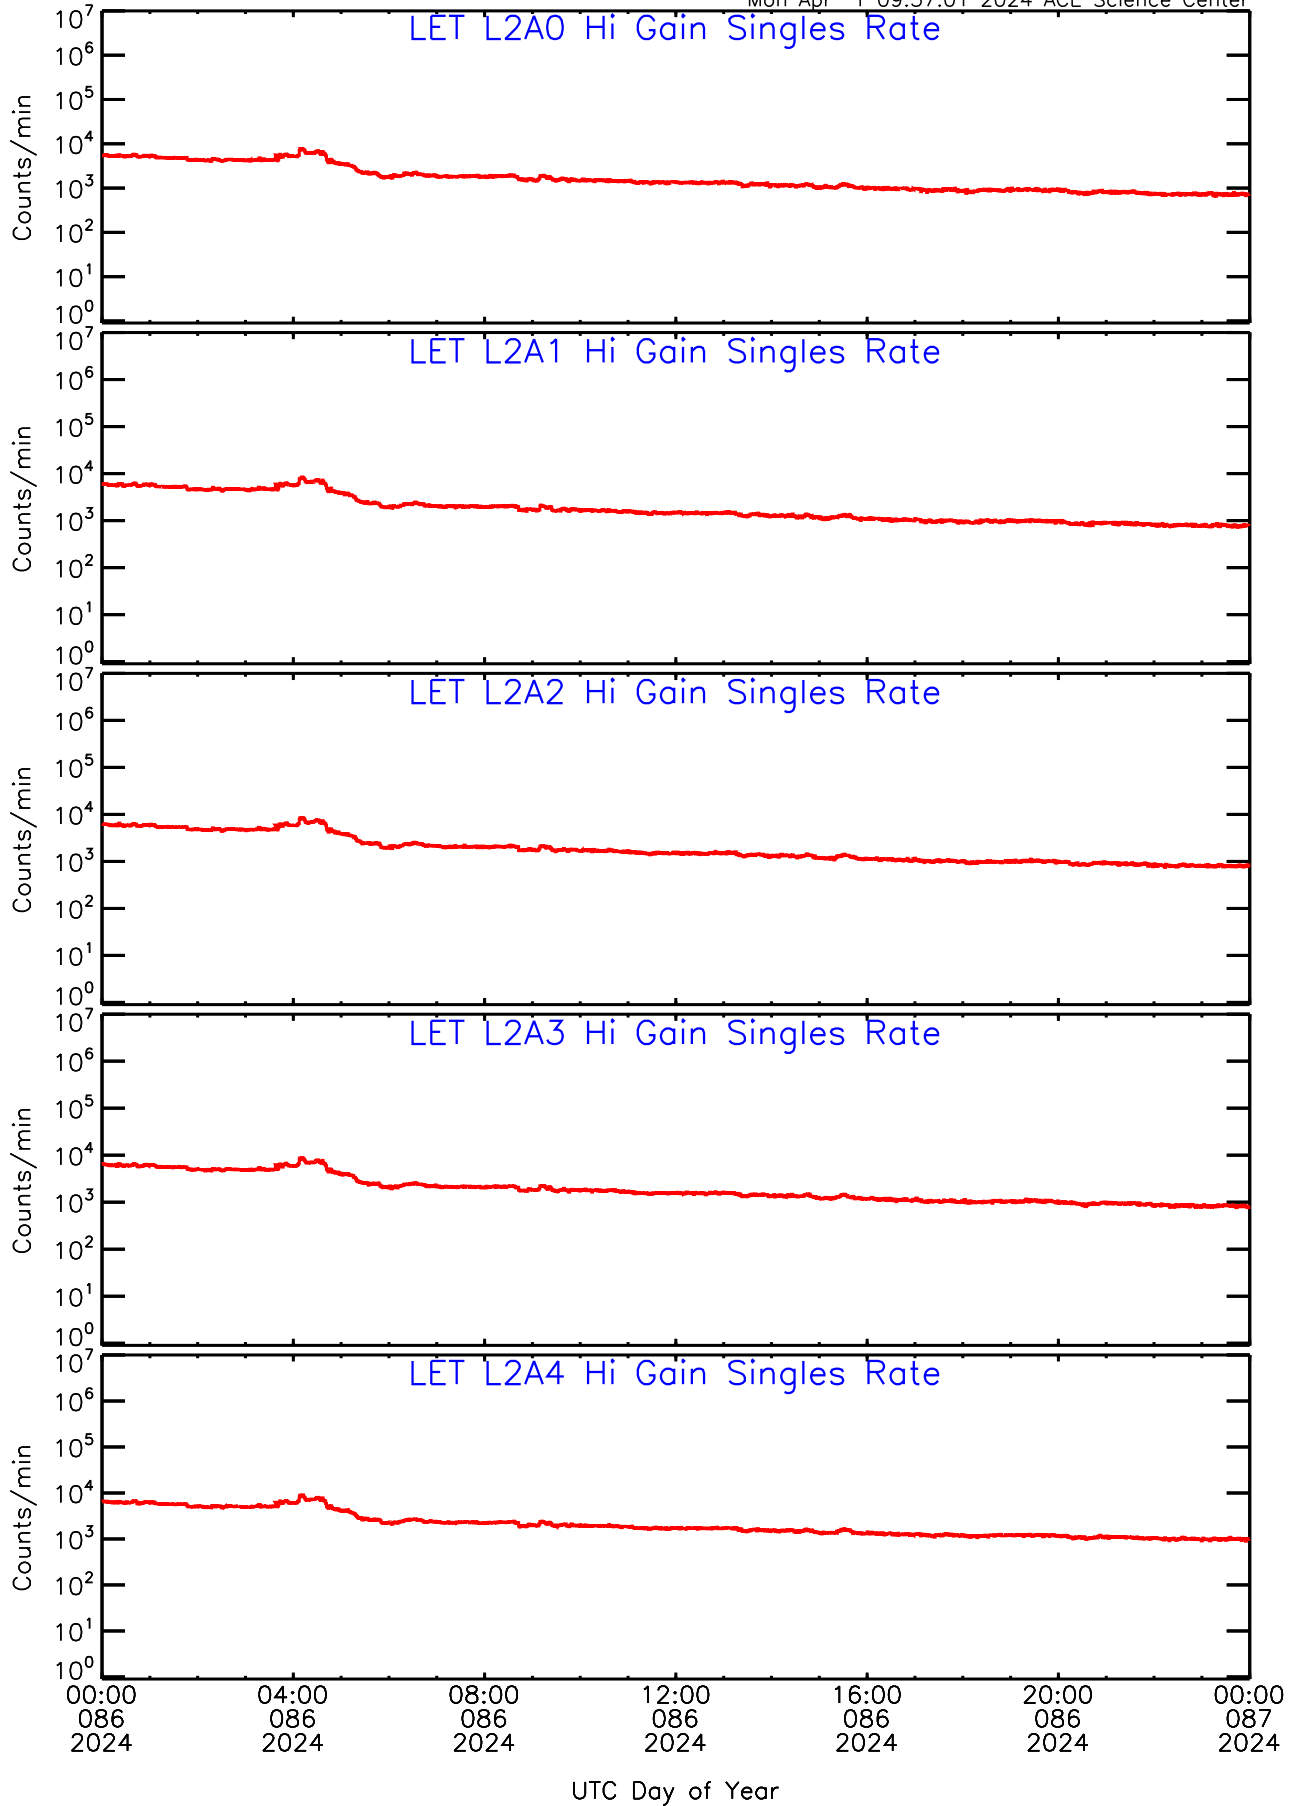

LET ahead Hi-Gain SINGLES RATES Data for 2024-086

Mon Apr 1 09:56:35 2024 ACE Science Center

UTC Day of Year

LET ahead Hi-Gain SINGLES RATES Data for 2024-086

Mon Apr 1 09:57:01 2024 ACE Science Center

LET ahead Hi-Gain SINGLES RATES Data for 2024-086