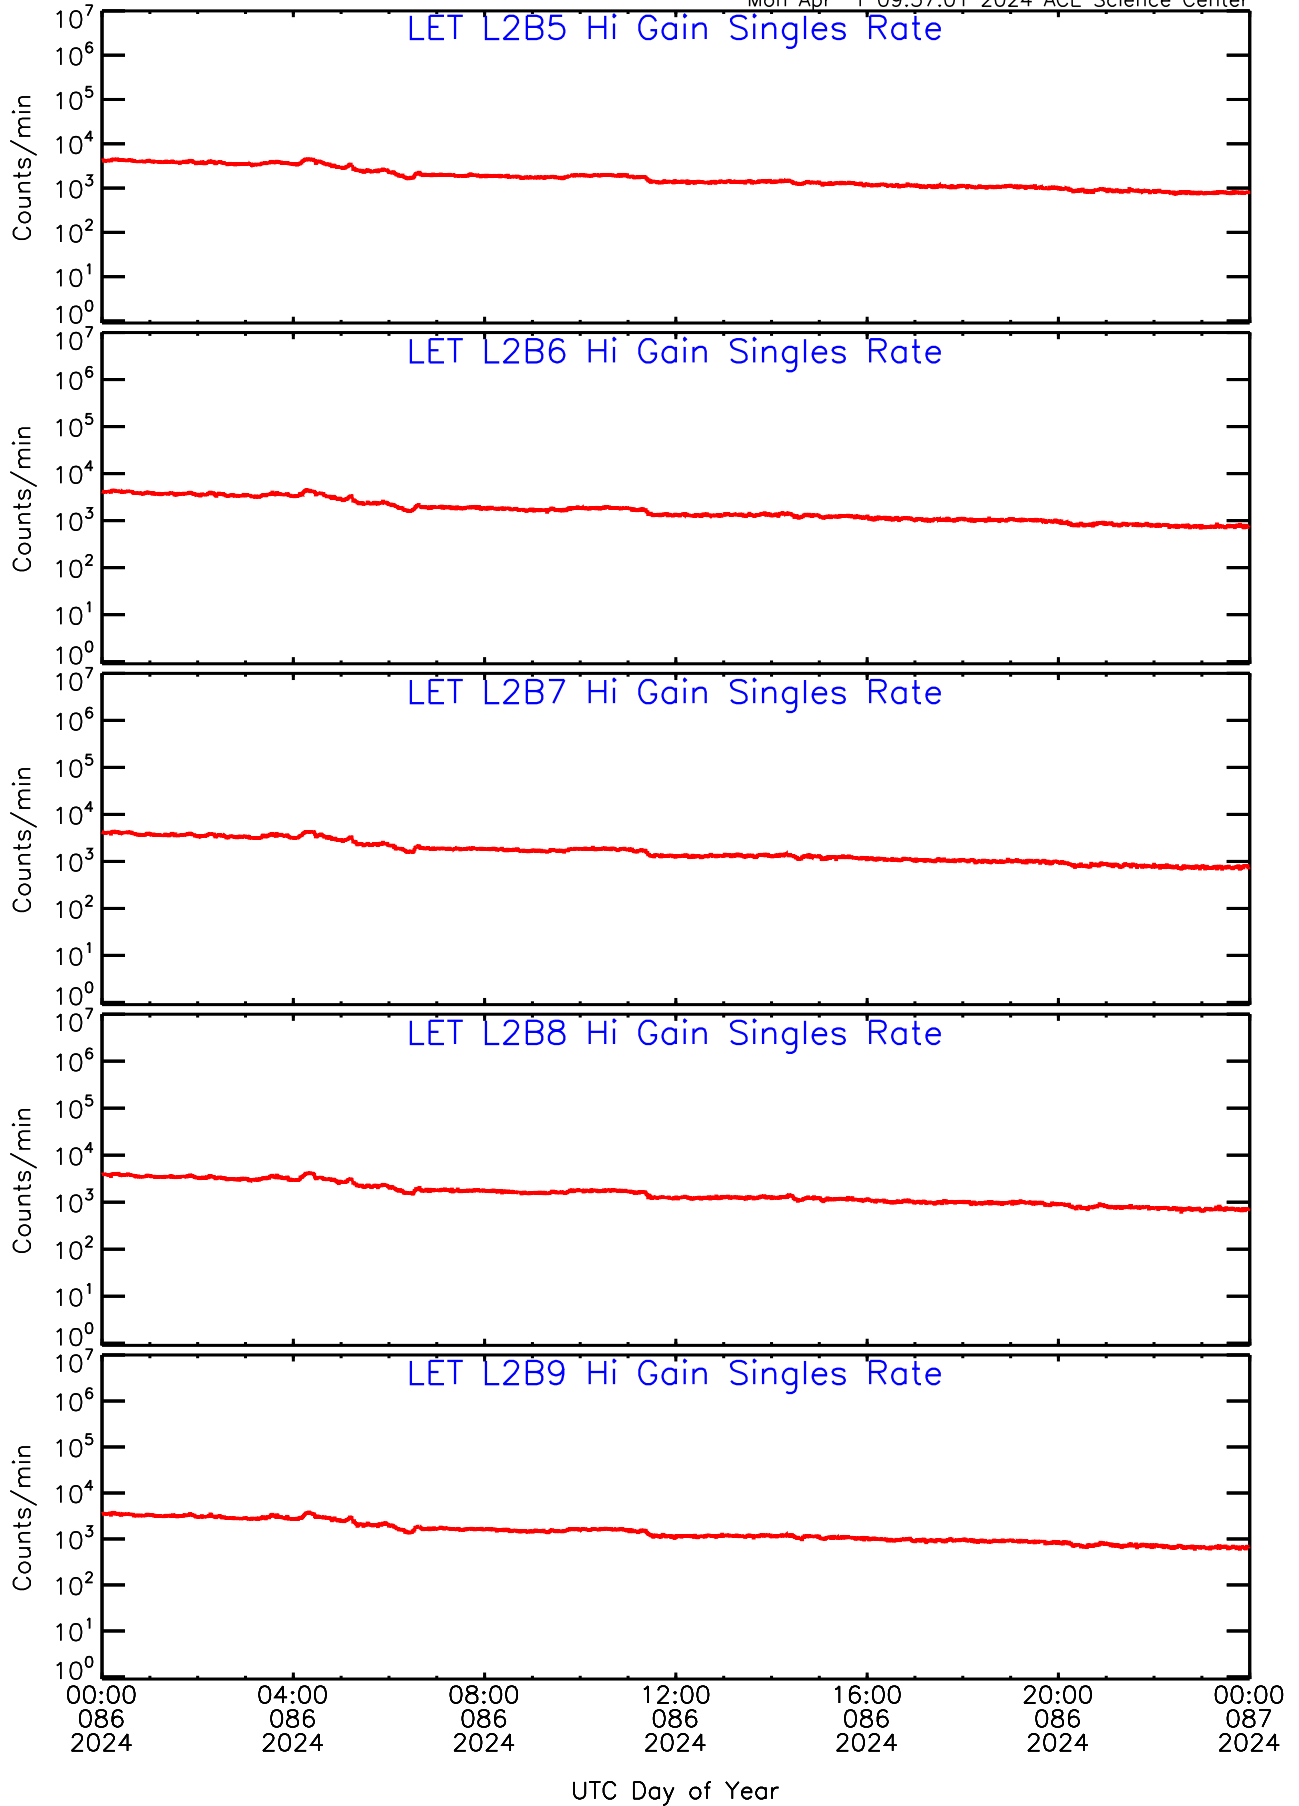

Mon Apr 1 09:57:01 2024 ACE Science Center

LET ahead Hi-Gain SINGLES RATES Data for 2024-086

Mon Apr 1 09:57:01 2024 ACE Science Center

LET ahead Hi-Gain SINGLES RATES Data for 2024-086

Mon Apr 1 09:57:01 2024 ACE Science Center