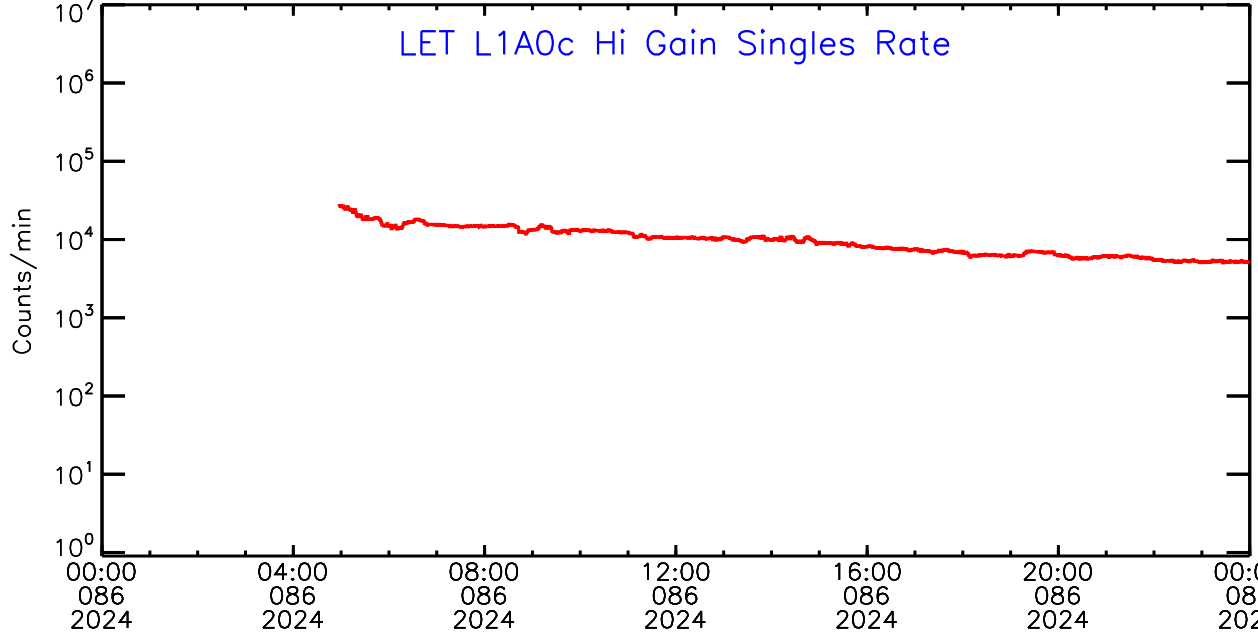

LET ahead Hi-Gain SINGLES RATES Data for 2024-086

Mon Apr 1 09:56:34 2024 ACE Science Center

UTC Day of Year