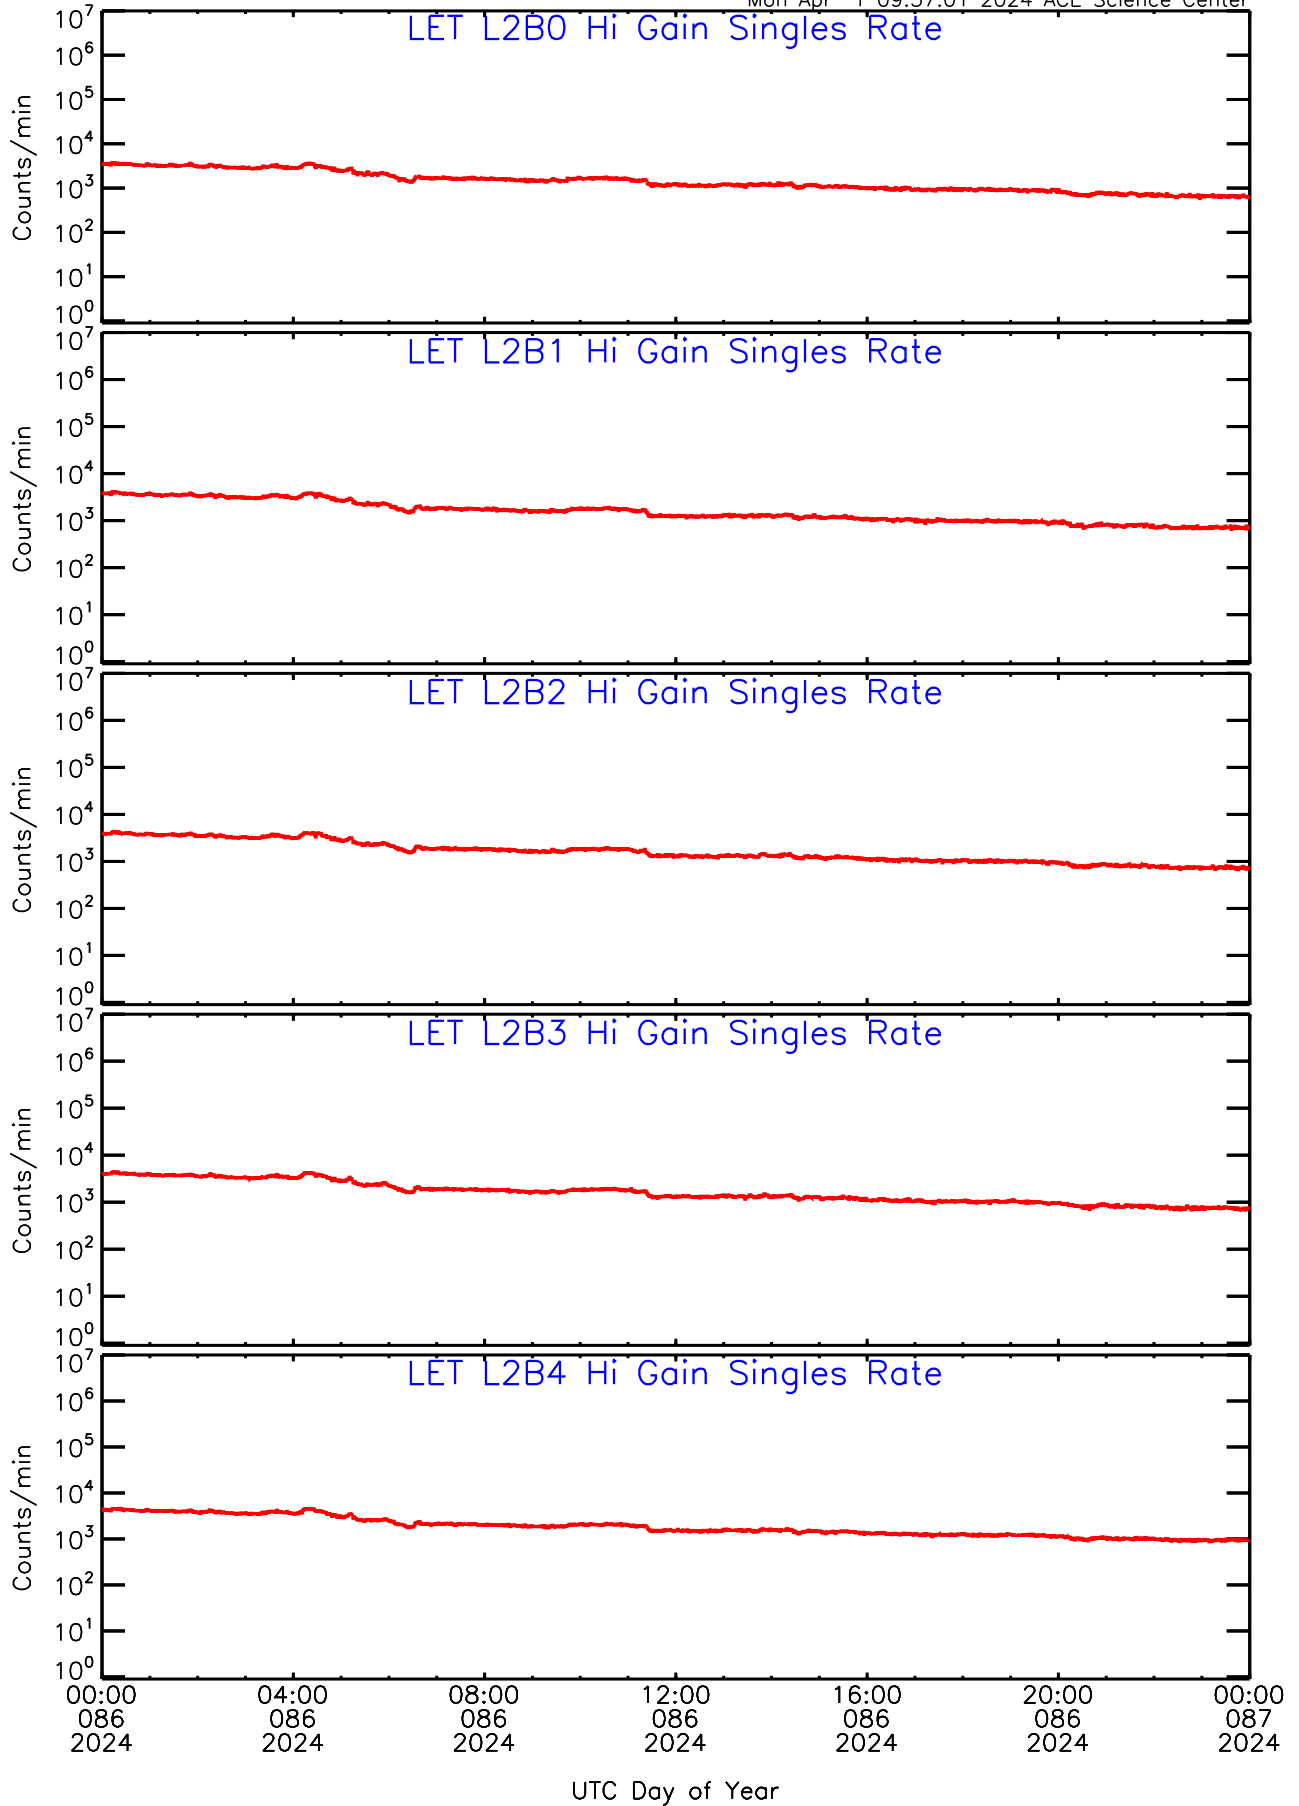

LET ahead Hi-Gain SINGLES RATES Data for 2024-086

Mon Apr 1 09:57:01 2024 ACE Science Center