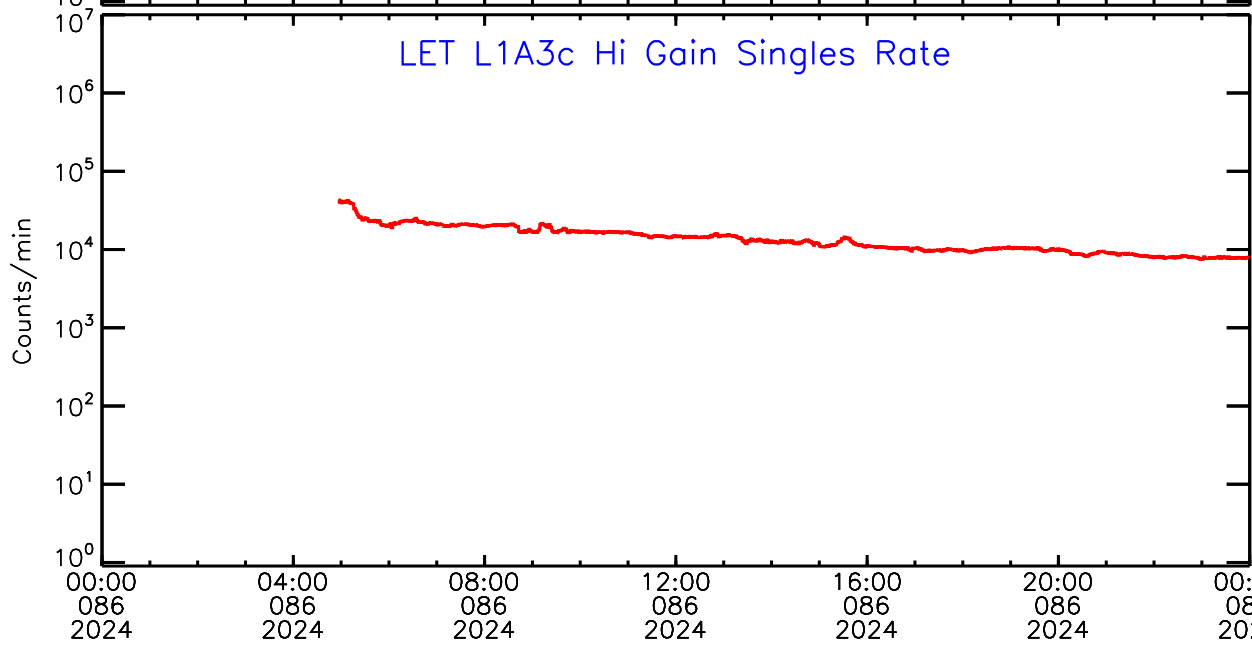

LET ahead Hi-Gain SINGLES RATES Data for 2024-086

Mon Apr 1 09:56:35 2024 ACE Science Center

UTC Day of Year