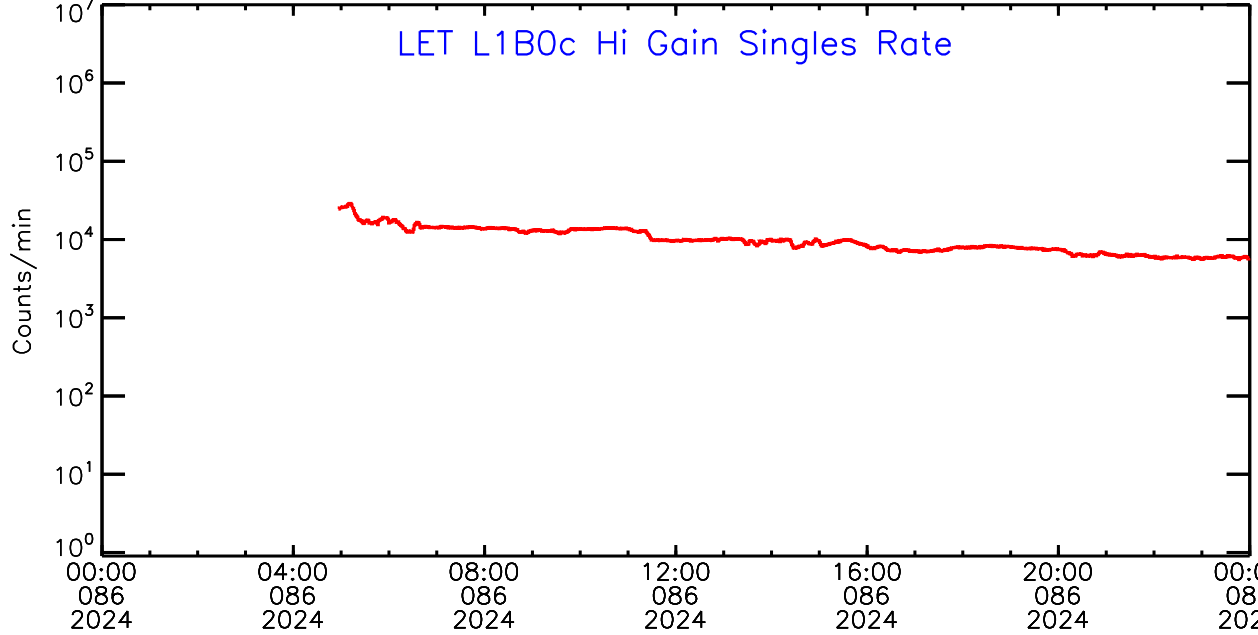

LET ahead Hi-Gain SINGLES RATES Data for 2024-086

Mon Apr 1 09:56:35 2024 ACE Science Center

UTC Day of Year