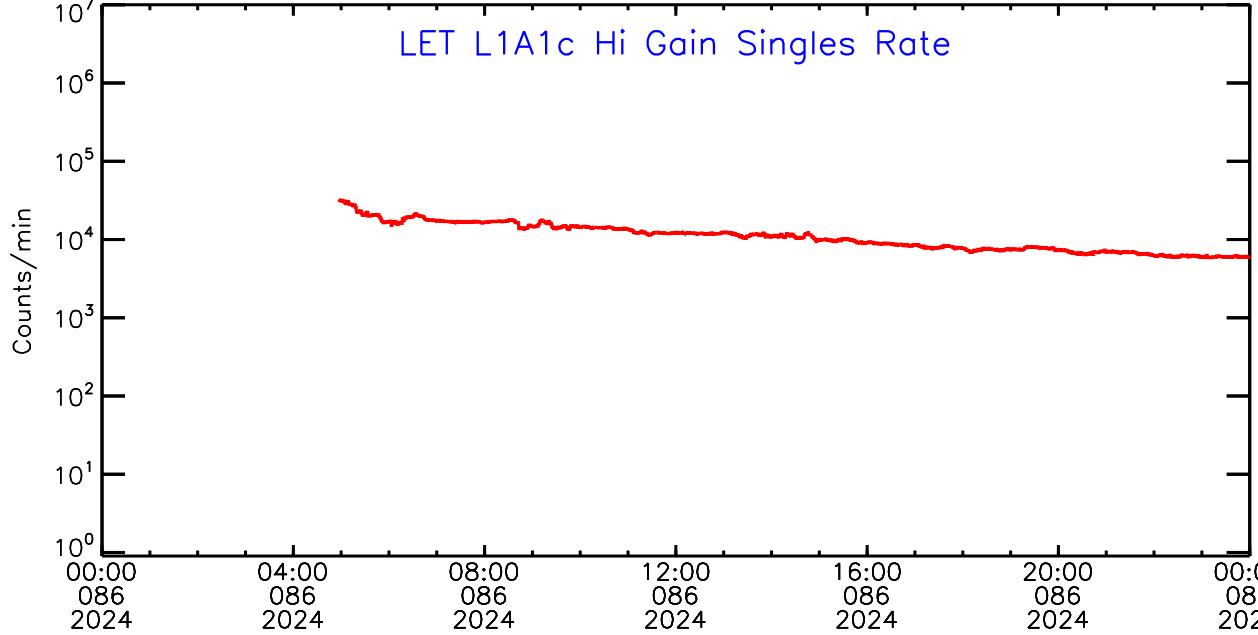

LET ahead Hi-Gain SINGLES RATES Data for 2024-086

Mon Apr 1 09:56:34 2024 ACE Science Center

UTC Day of Year