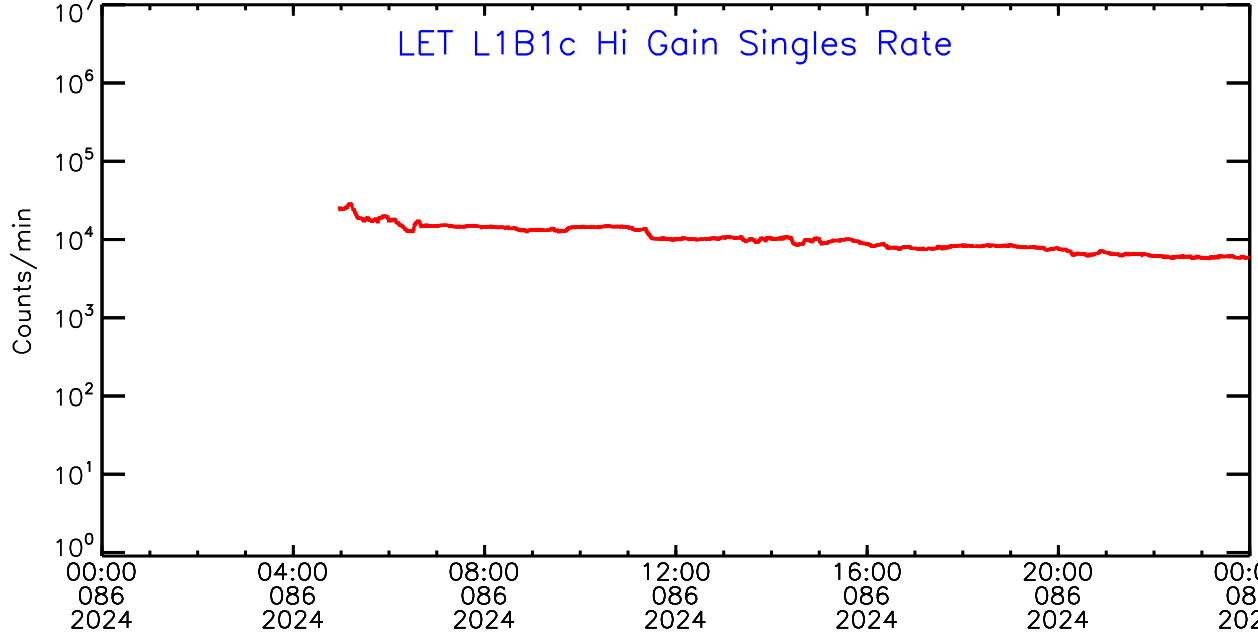

LET ahead Hi-Gain SINGLES RATES Data for 2024-086

Mon Apr 1 09:56:35 2024 ACE Science Center

UTC Day of Year

LET ahead Hi-Gain SINGLES RATES Data for 2024-086

Mon Apr 1 09:56:35 2024 ACE Science Center

UTC Day of Year