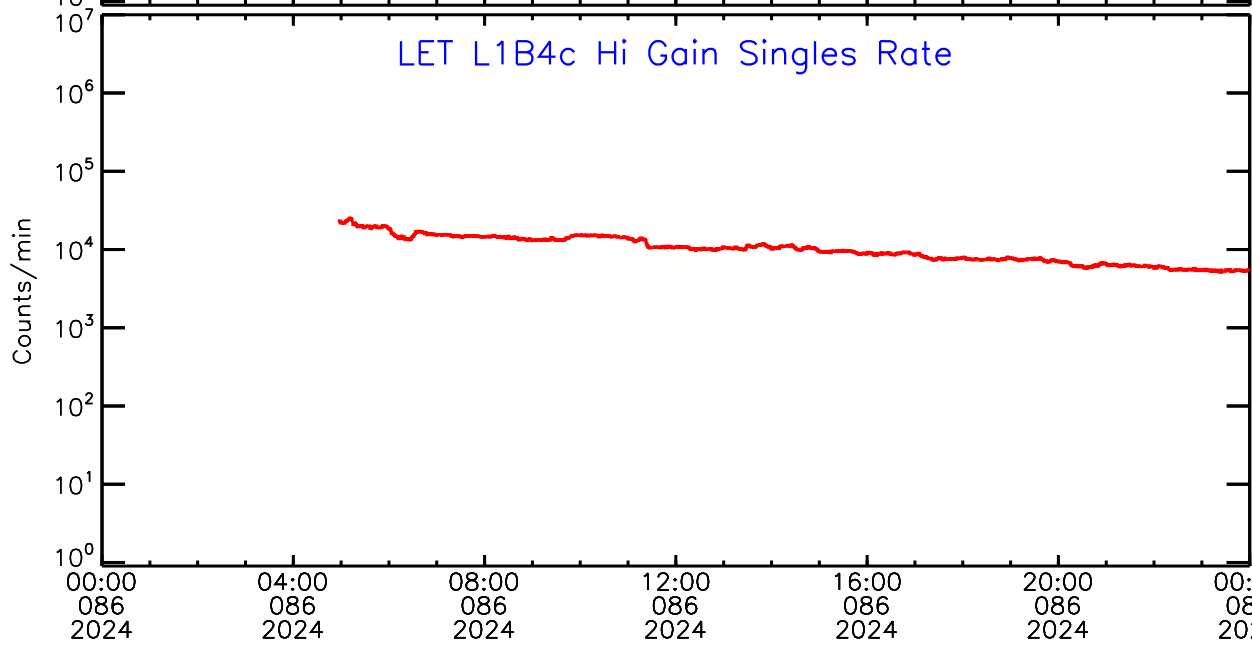

LET ahead Hi-Gain SINGLES RATES Data for 2024-086

Mon Apr 1 09:56:35 2024 ACE Science Center

UTC Day of Year