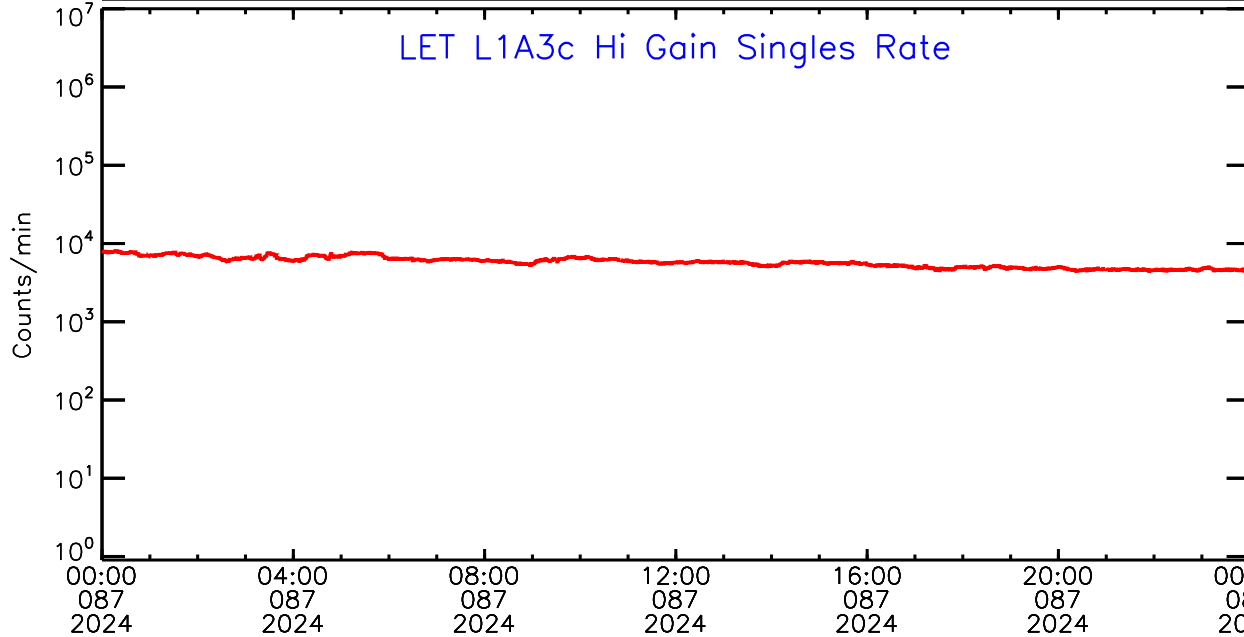

LET ahead Hi-Gain SINGLES RATES Data for 2024-087

Tue Apr 2 09:56:36 2024 ACE Science Center

UTC Day of Year