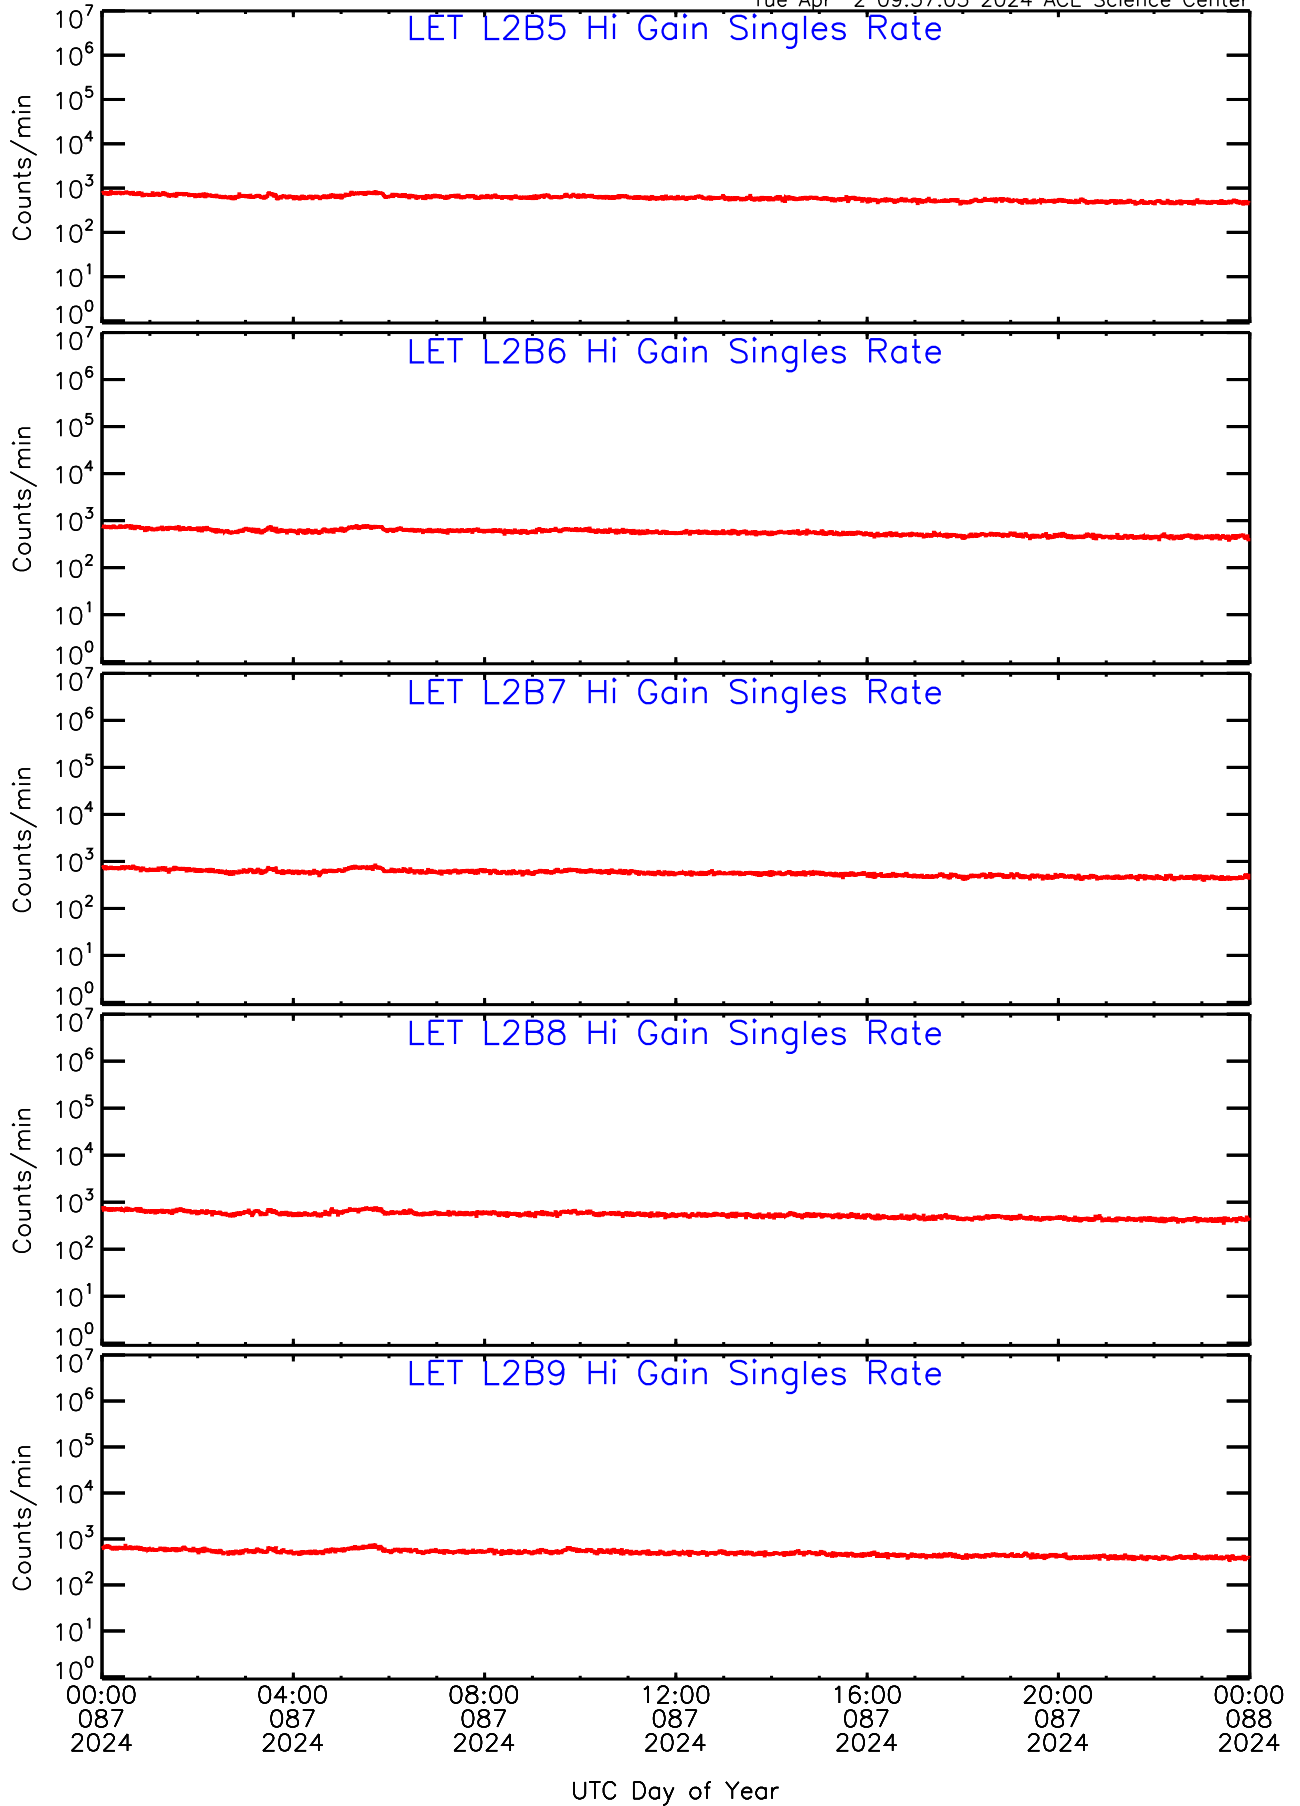

LET ahead Hi-Gain SINGLES RATES Data for 2024-087

Tue Apr 2 09:57:03 2024 ACE Science Center