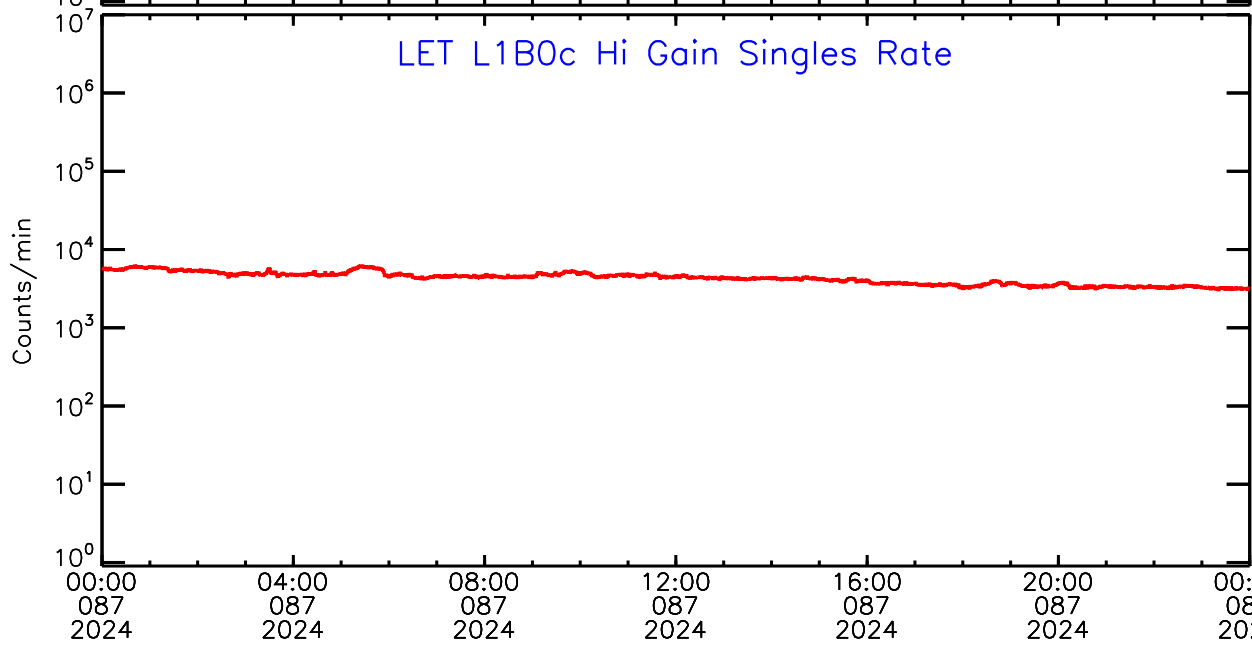

Tue Apr 2 09:56:36 2024 ACE Science Center

UTC Day of Year

LET ahead Hi-Gain SINGLES RATES Data for 2024-087

Tue Apr 2 09:56:36 2024 ACE Science Center

LET ahead Hi-Gain SINGLES RATES Data for 2024-087

Tue Apr 2 09:56:36 2024 ACE Science Center