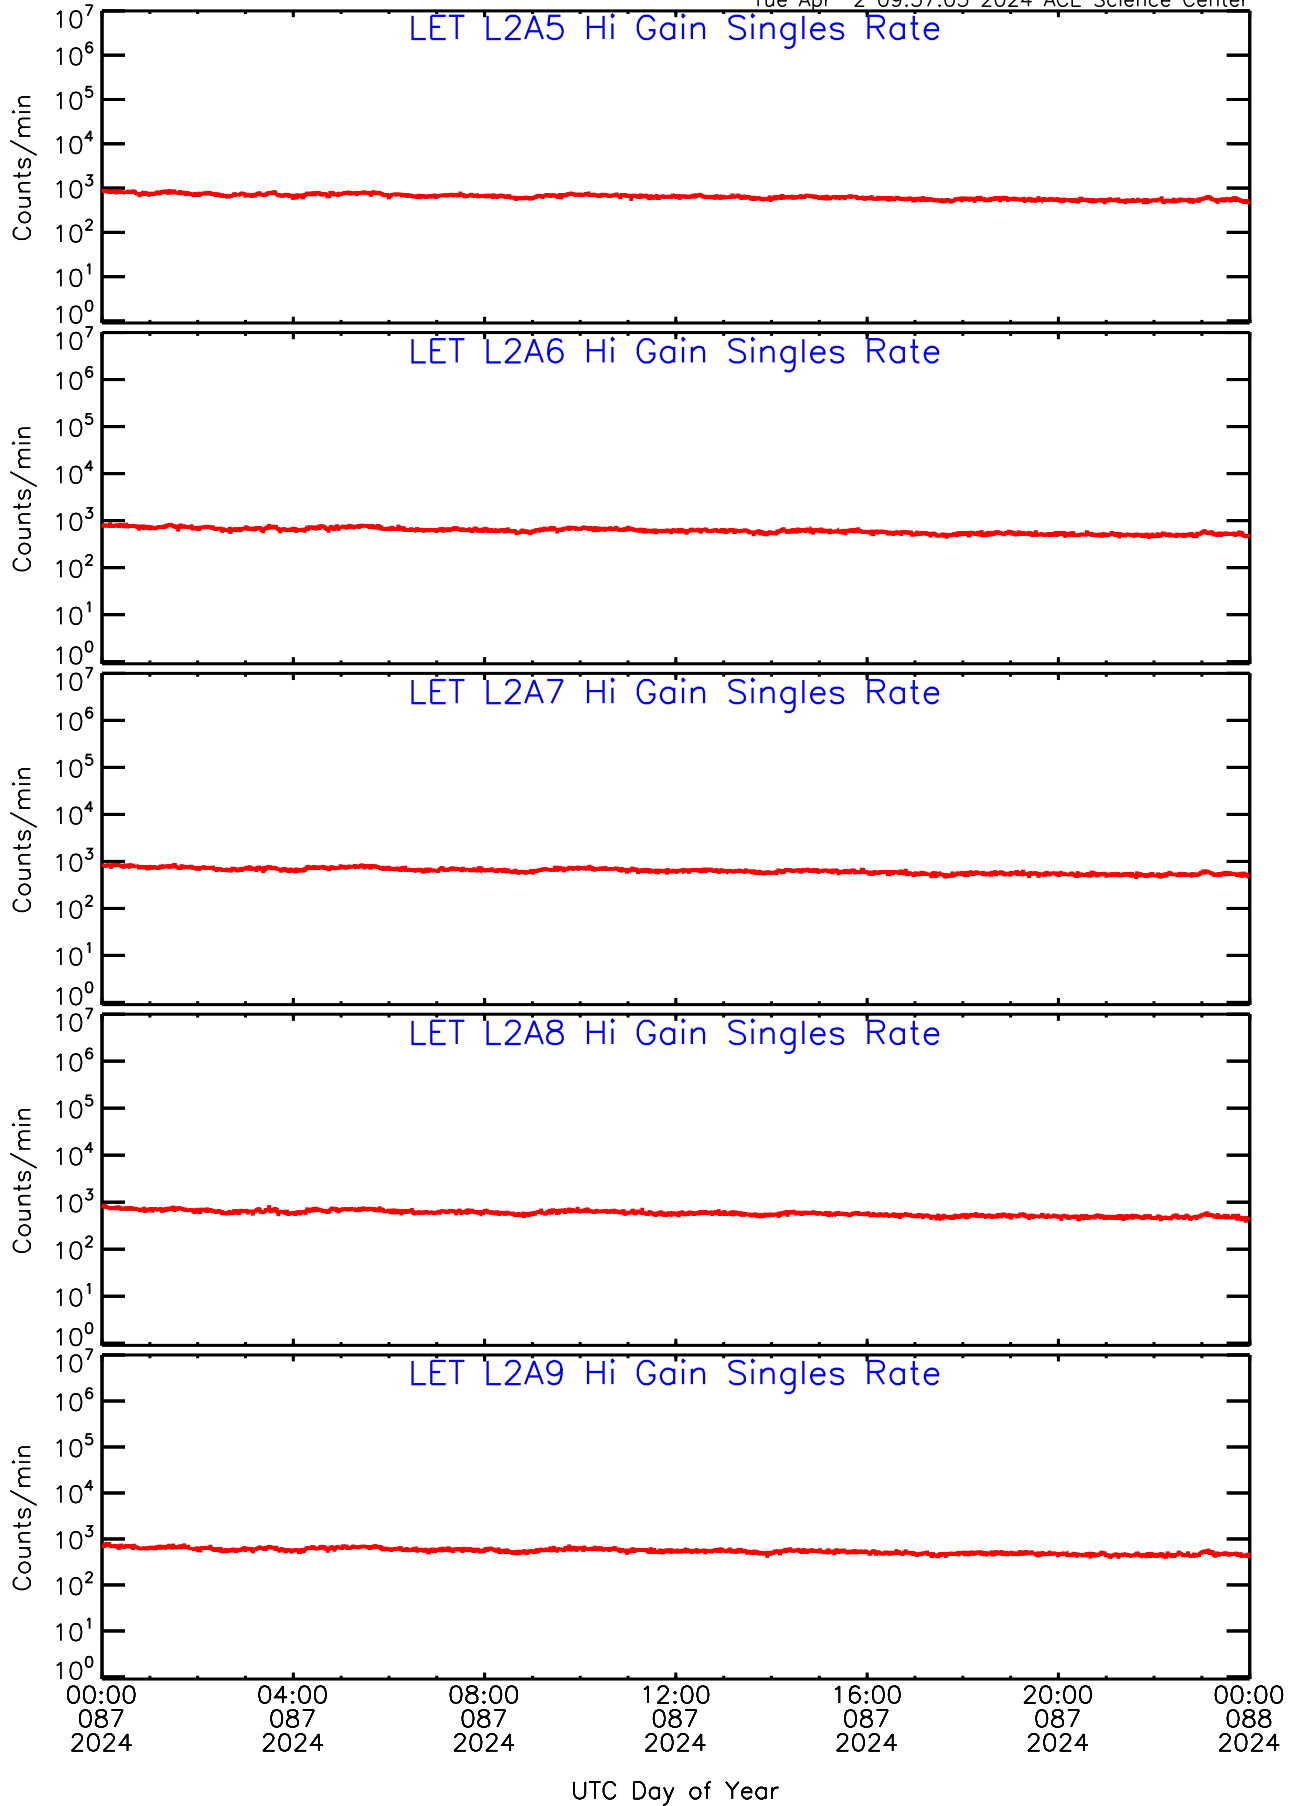

Tue Apr 2 09:56:36 2024 ACE Science Center

UTC Day of Year

LET ahead Hi-Gain SINGLES RATES Data for 2024-087

Tue Apr 2 09:57:03 2024 ACE Science Center

LET ahead Hi-Gain SINGLES RATES Data for 2024-087

Tue Apr 2 09:57:03 2024 ACE Science Center