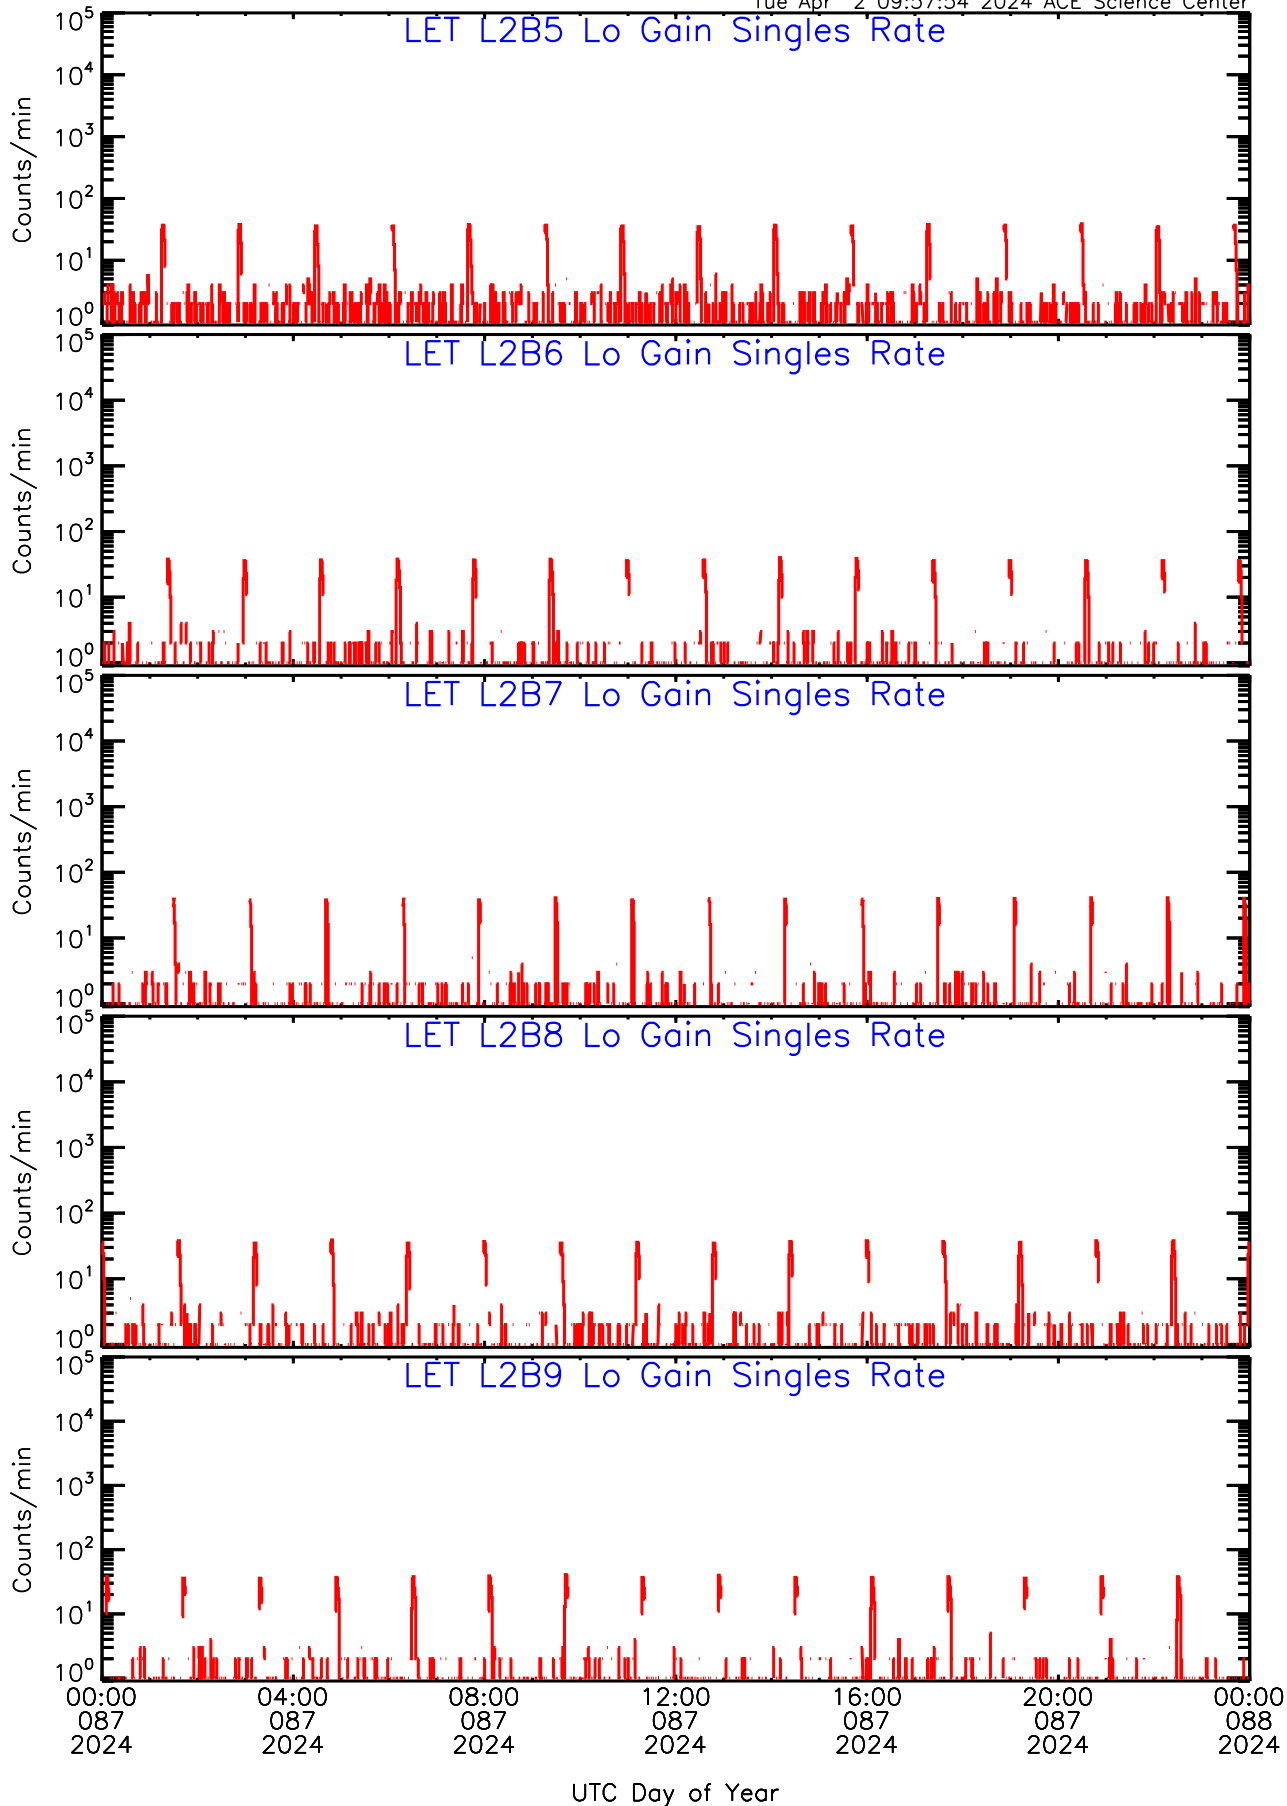

LET ahead Lo-Gain SINGLES RATES Data for 2024-087

Tue Apr 2 09:57:54 2024 ACE Science Center