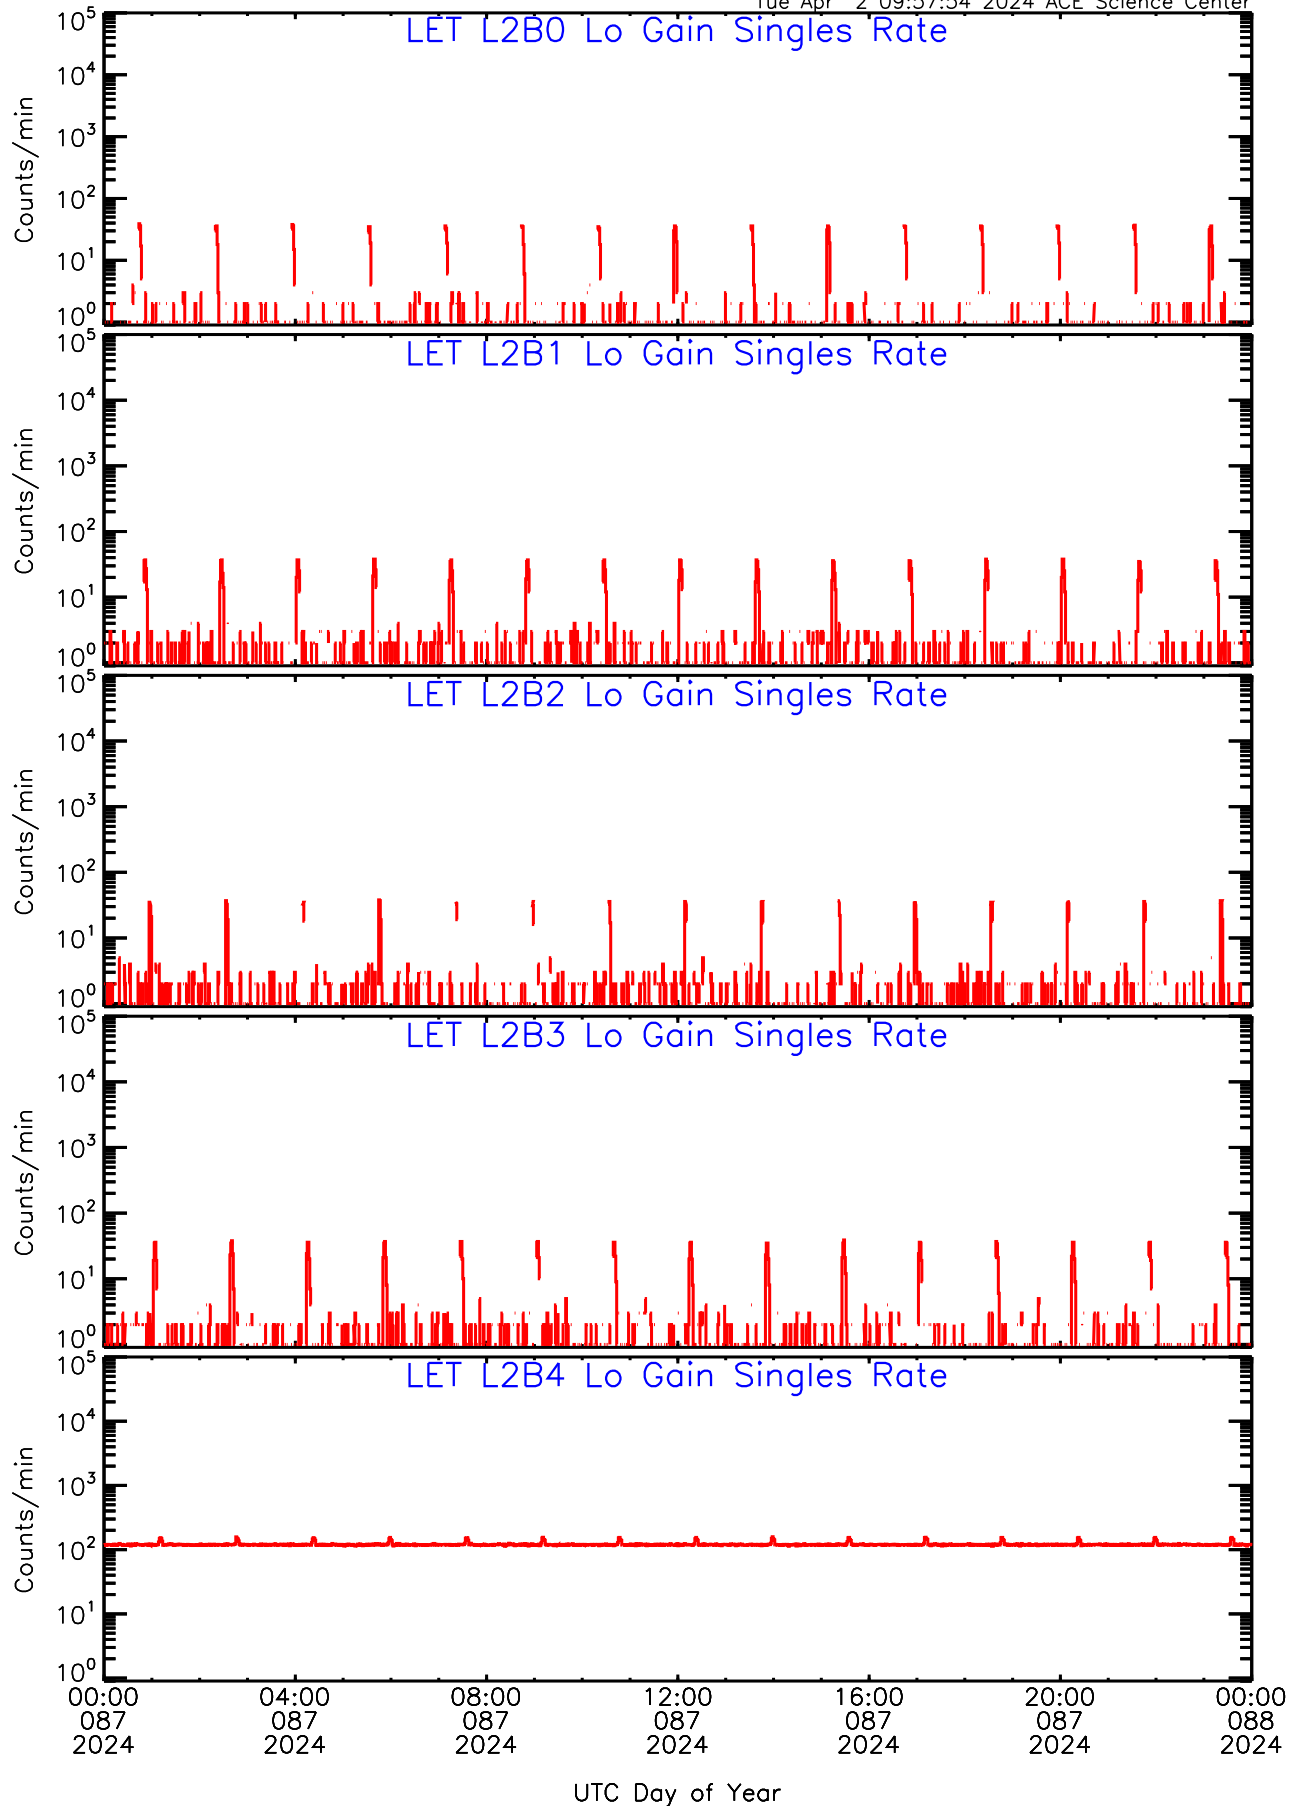

Tue Apr 2 09:57:27 2024 ACE Science Center

00:00 087 04:00 087 08:00 087 12:00 087 16:00 087 20:00 087 00:00 088
2024 2024 2024 2024 2024 2024 2024

UTC Day of Year

LET ahead Lo-Gain SINGLES RATES Data for 2024-087

Tue Apr 2 09:57:27 2024 ACE Science Center

LET ahead Lo-Gain SINGLES RATES Data for 2024-087

Tue Apr 2 09:57:27 2024 ACE Science Center

00:00 087 04:00 087 08:00 087 12:00 087 16:00 087 20:00 087 00:00 088
2024 2024 2024 2024 2024 2024

Tue Apr 2 09:57:54 2024 ACE Science Center

LET ahead Lo-Gain SINGLES RATES Data for 2024-087

Tue Apr 2 09:57:54 2024 ACE Science Center

LET ahead Lo-Gain SINGLES RATES Data for 2024-087

Tue Apr 2 09:57:54 2024 ACE Science Center