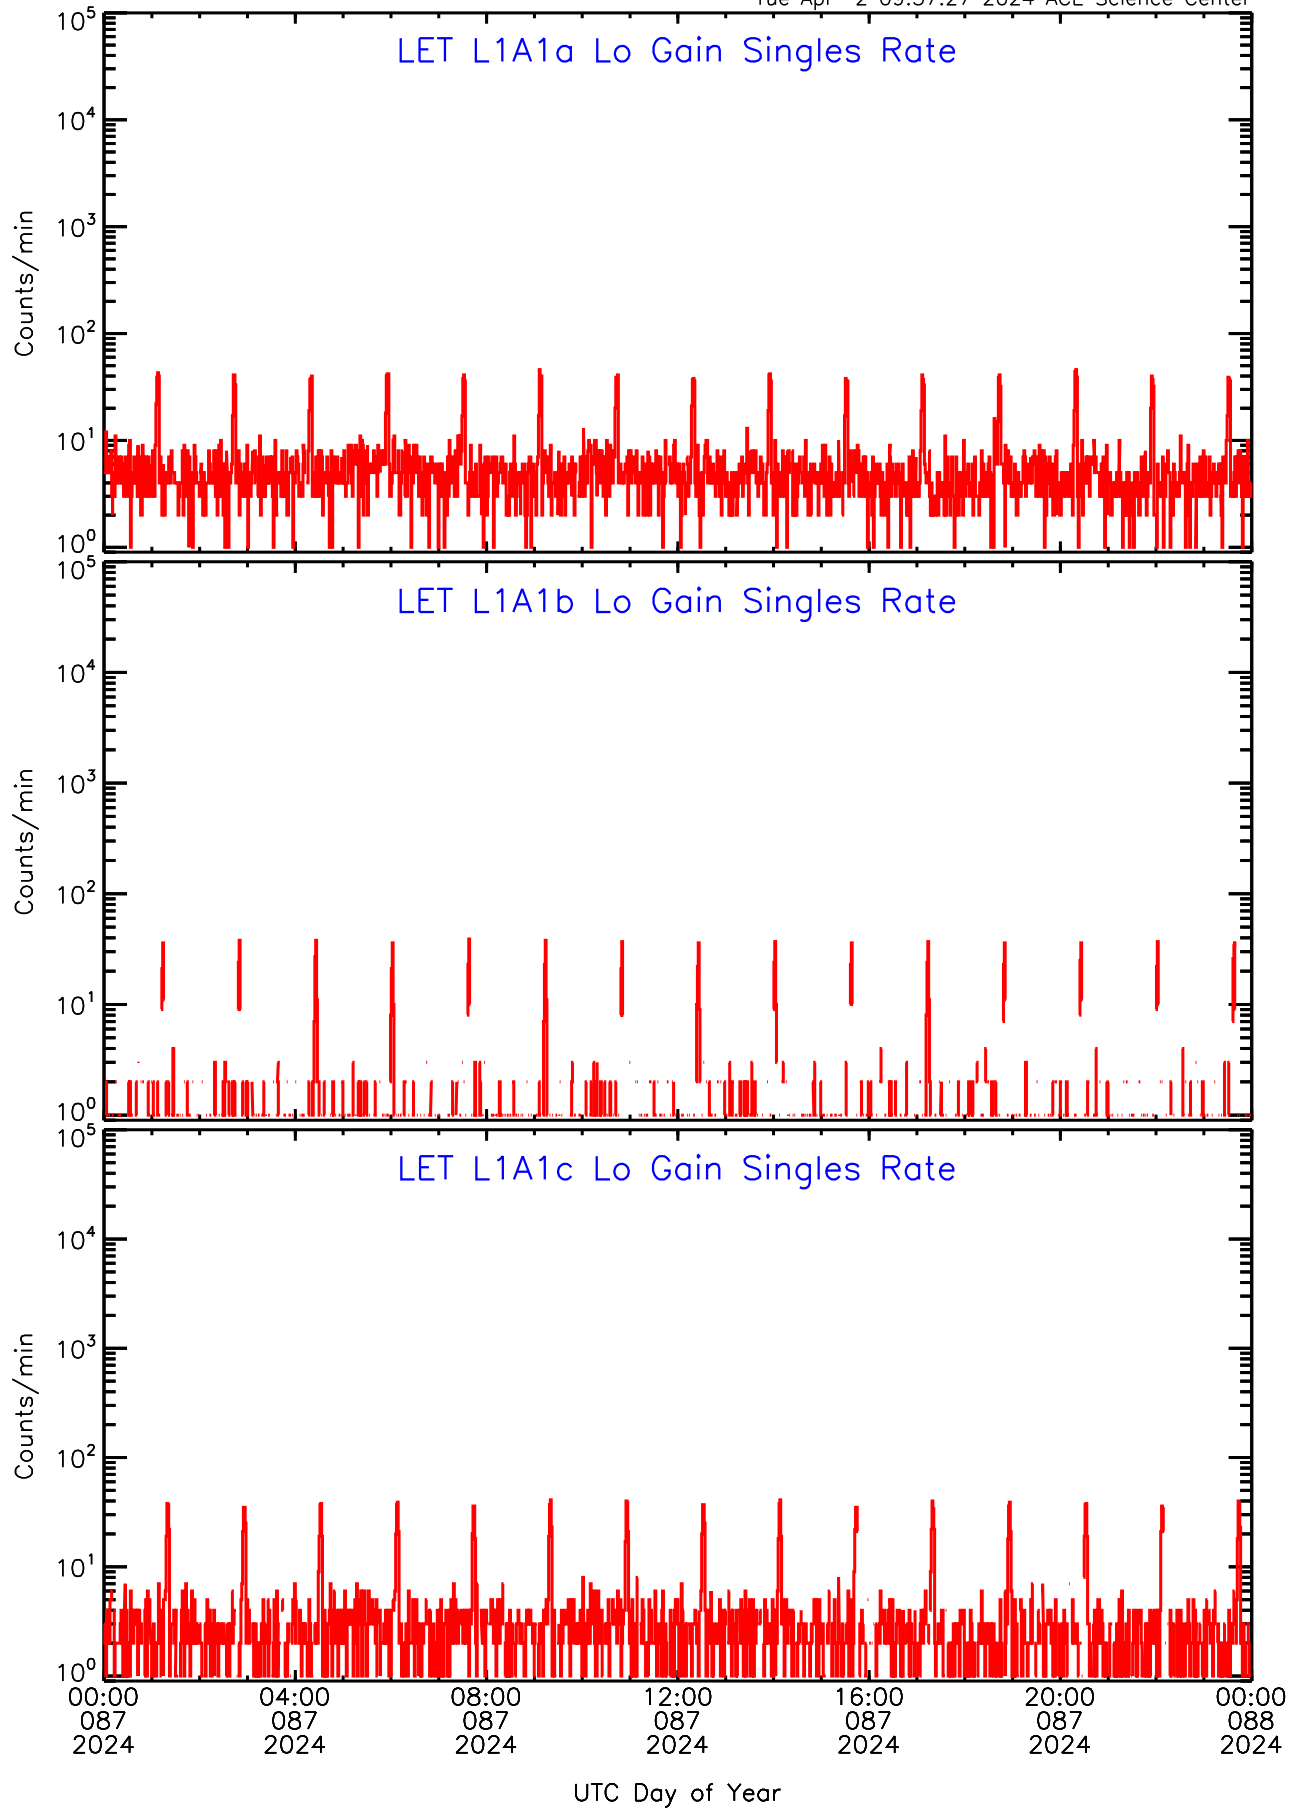

LET ahead Lo-Gain SINGLES RATES Data for 2024-087

Tue Apr 2 09:57:27 2024 ACE Science Center