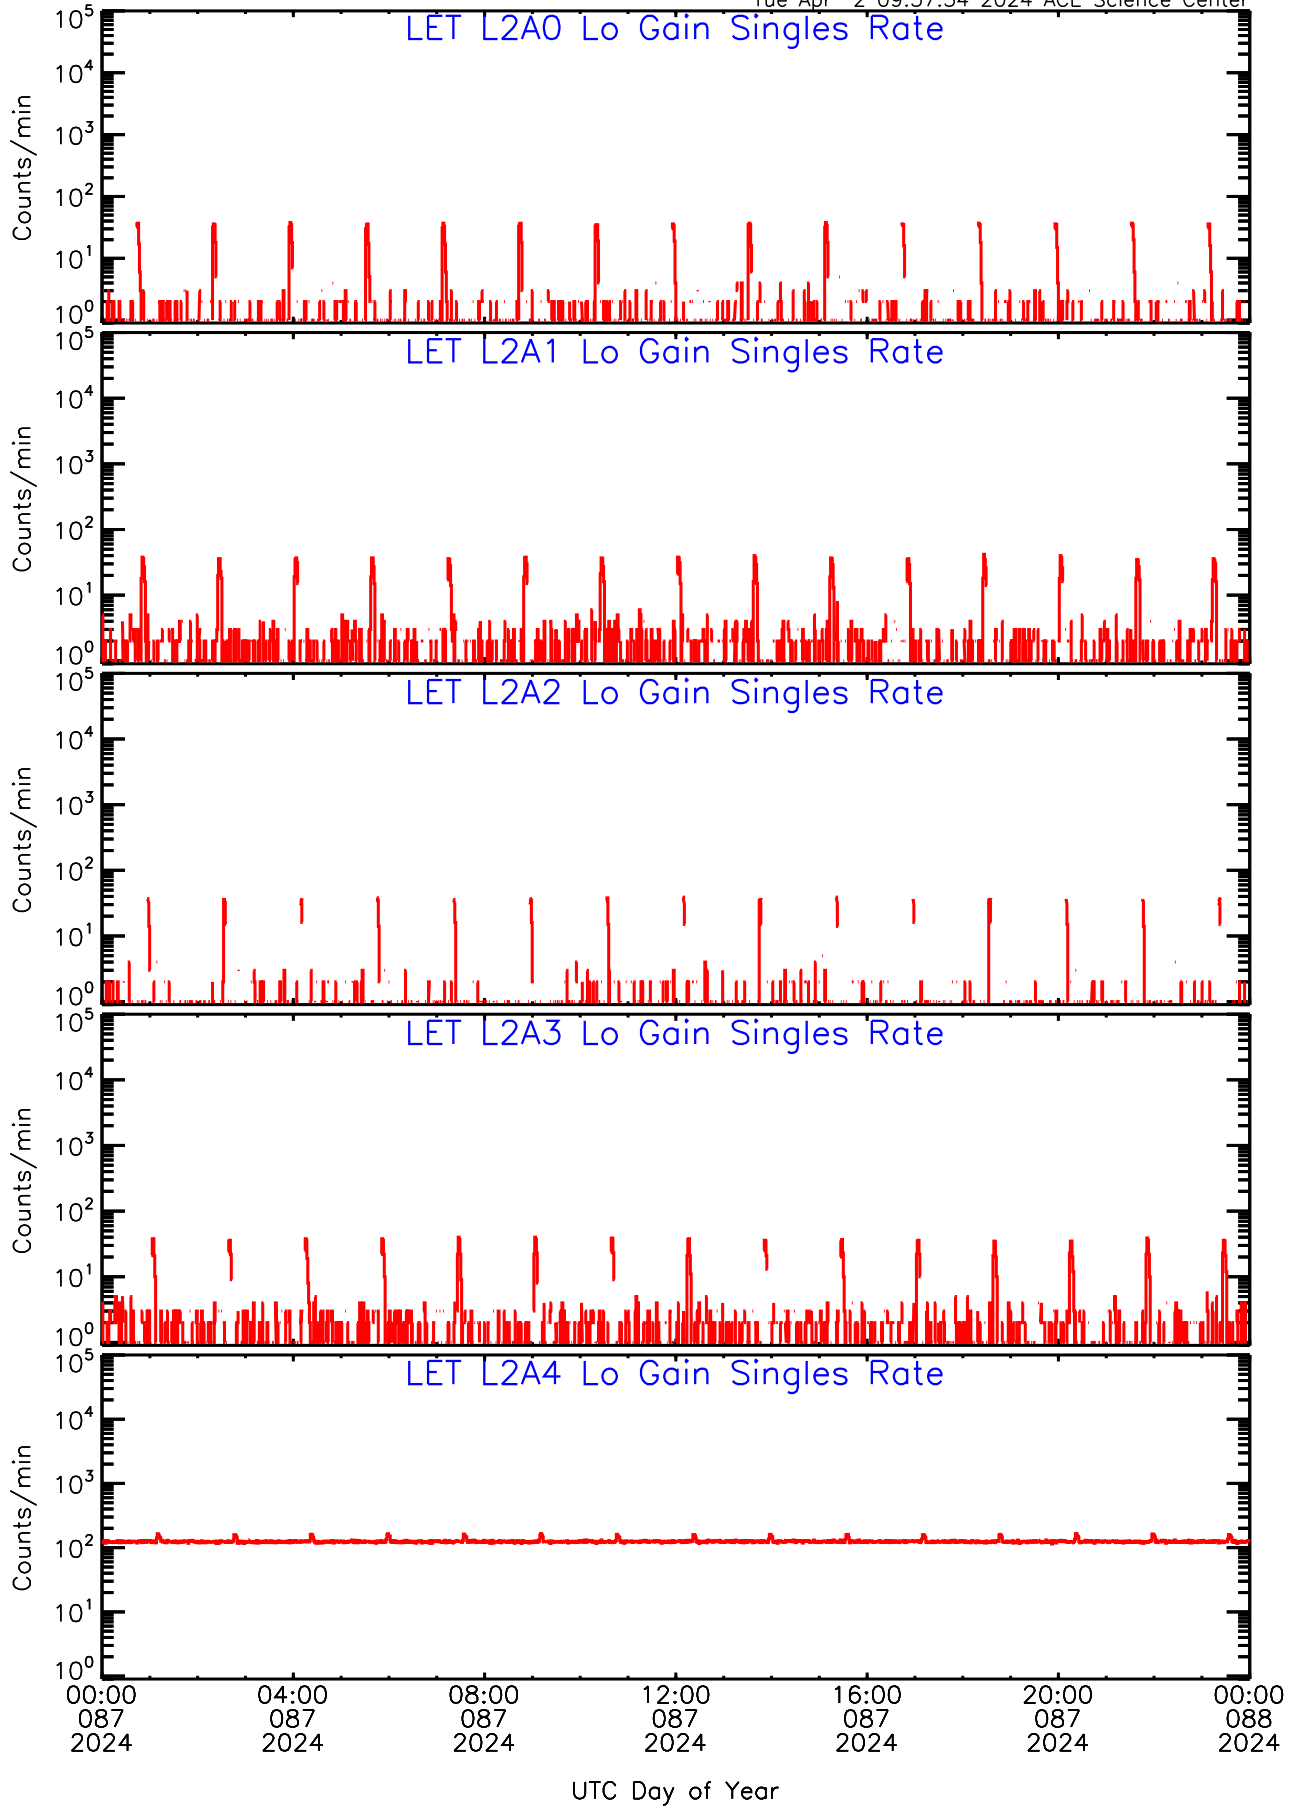

Tue Apr 2 09:57:27 2024 ACE Science Center

00:00 087 04:00 087 08:00 087 12:00 087 16:00 087 20:00 087 00:00 088
2024 2024 2024 2024 2024 2024 2024

UTC Day of Year

LET ahead Lo-Gain SINGLES RATES Data for 2024-087

Tue Apr 2 09:57:27 2024 ACE Science Center

LET ahead Lo-Gain SINGLES RATES Data for 2024-087

Tue Apr 2 09:57:27 2024 ACE Science Center

00:00 087 04:00 087 08:00 087 12:00 087 16:00 087 20:00 087 00:00 088
2024 2024 2024 2024 2024 2024

Tue Apr 2 09:57:54 2024 ACE Science Center

LET ahead Lo-Gain SINGLES RATES Data for 2024-087

Tue Apr 2 09:57:54 2024 ACE Science Center

LET ahead Lo-Gain SINGLES RATES Data for 2024-087

Tue Apr 2 09:57:54 2024 ACE Science Center