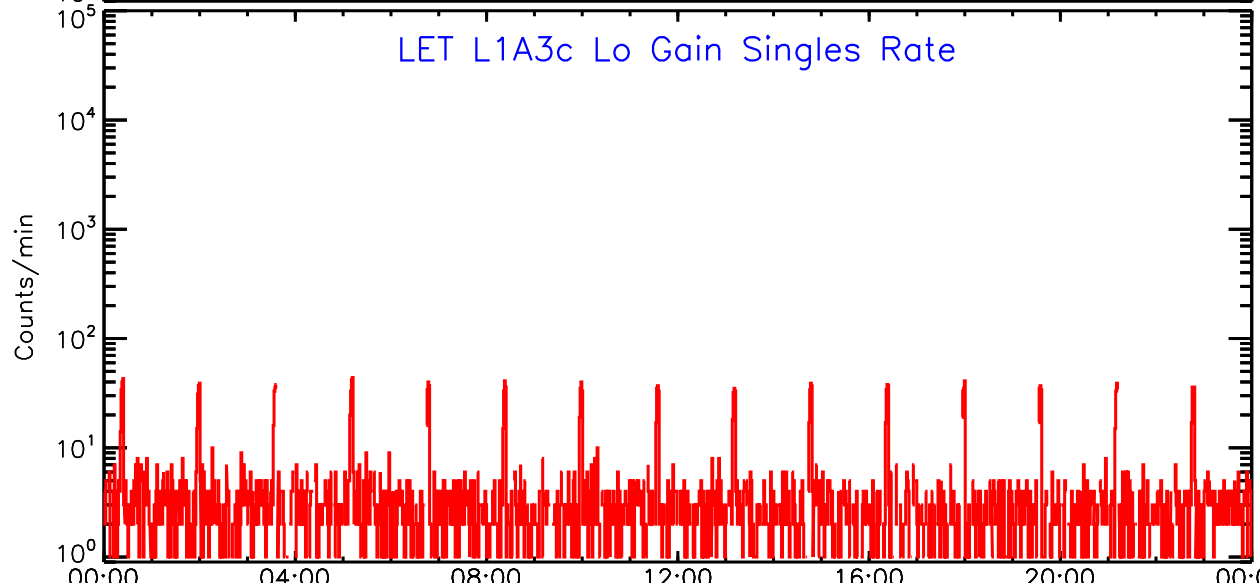

Tue Apr 2 09:57:27 2024 ACE Science Center

00:00 087 04:00 087 08:00 087 12:00 087 16:00 087 20:00 087 00:00 088
2024 2024 2024 2024 2024 2024 2024

UTC Day of Year

LET ahead Lo-Gain SINGLES RATES Data for 2024-087