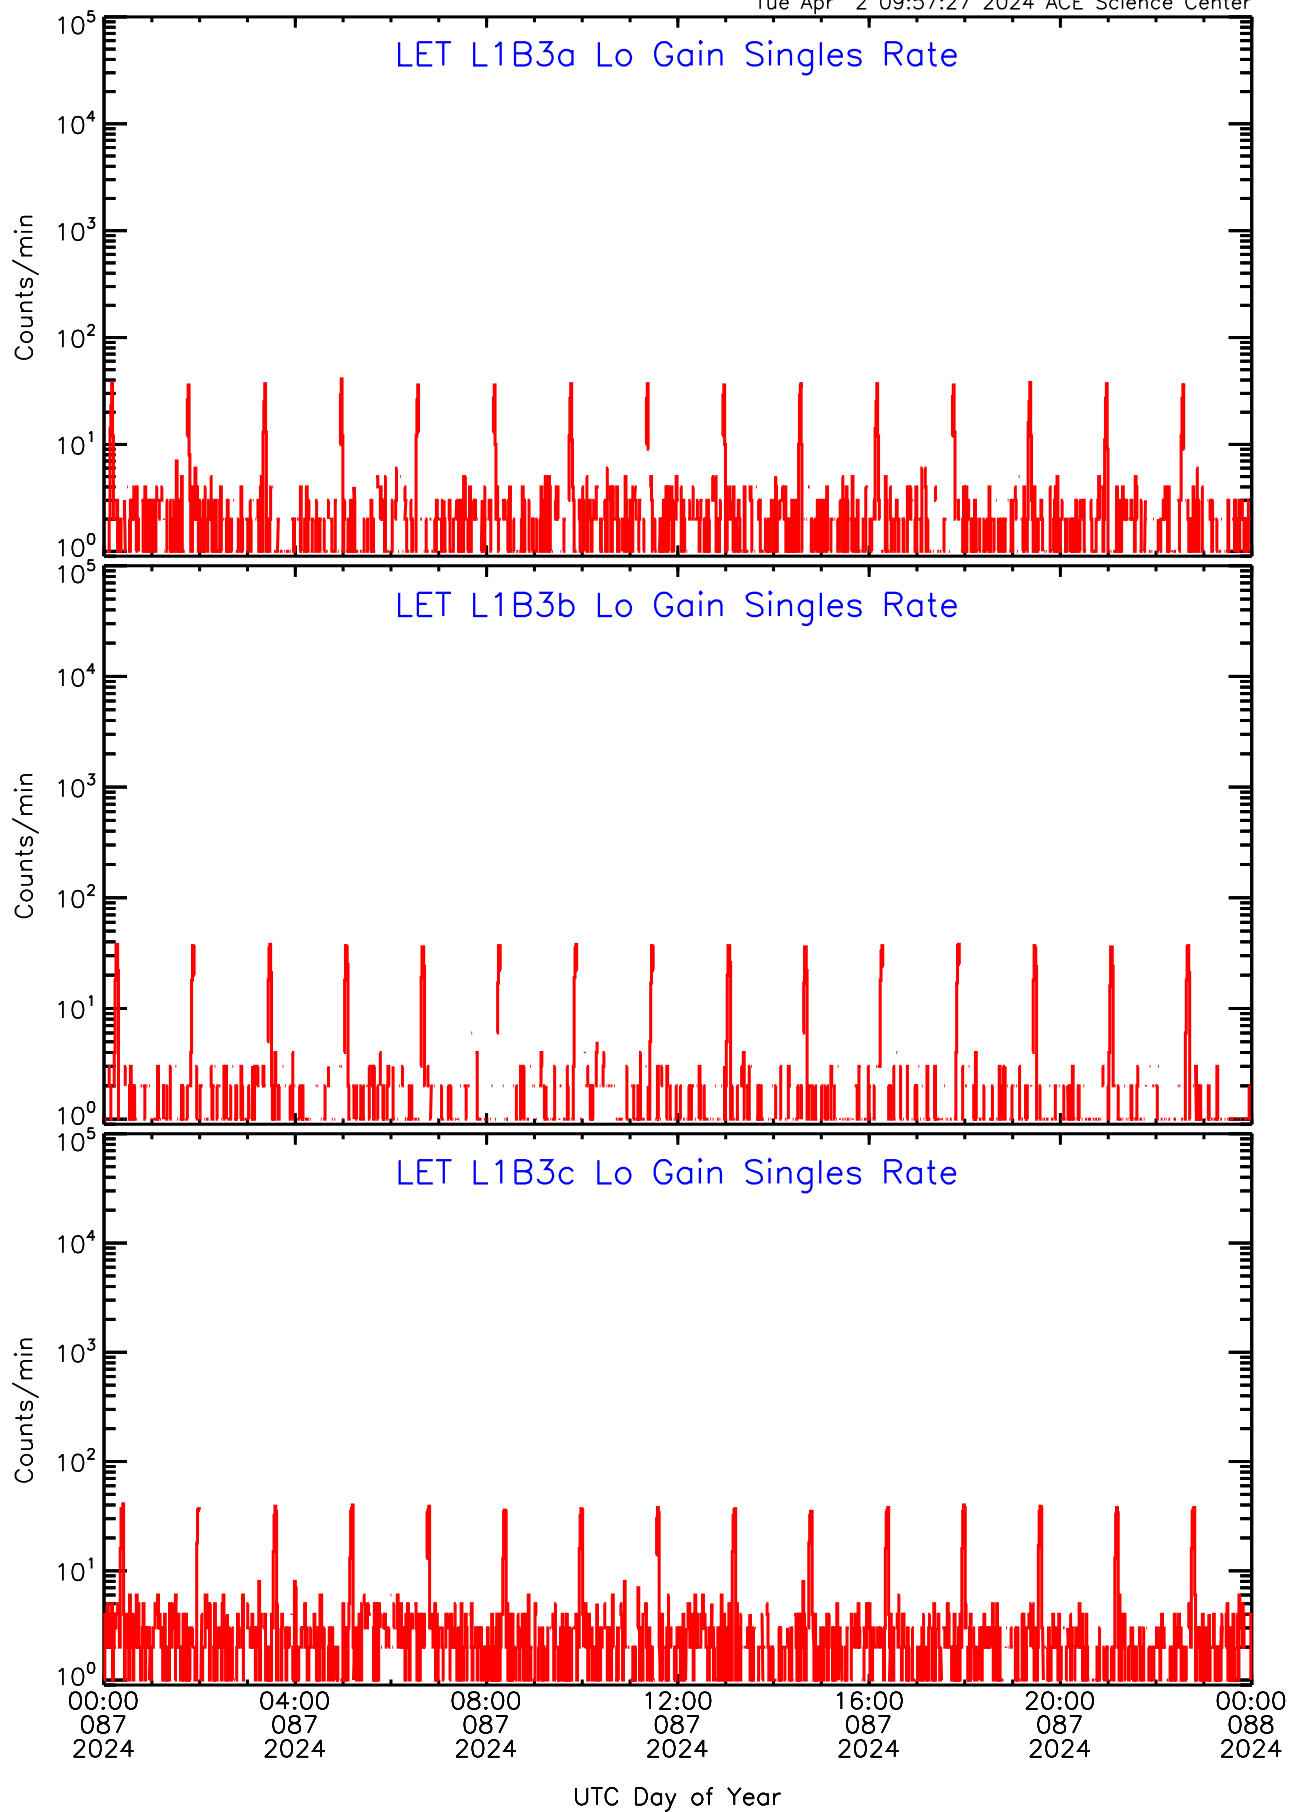

Tue Apr 2 09:57:27 2024 ACE Science Center

00:00 087 04:00 087 08:00 087 12:00 087 16:00 087 20:00 087 00:00 088
2024 2024 2024 2024 2024 2024 2024

UTC Day of Year

LET ahead Lo-Gain SINGLES RATES Data for 2024-087

Tue Apr 2 09:57:27 2024 ACE Science Center

LET ahead Lo-Gain SINGLES RATES Data for 2024-087

Tue Apr 2 09:57:27 2024 ACE Science Center

00:00 087 04:00 087 08:00 087 12:00 087 16:00 087 20:00 087 00:00 088
2024 2024 2024 2024 2024 2024

UTC Day of Year

LET ahead Lo-Gain SINGLES RATES Data for 2024-087

Tue Apr 2 09:57:27 2024 ACE Science Center

LET ahead Lo-Gain SINGLES RATES Data for 2024-087

Tue Apr 2 09:57:27 2024 ACE Science Center

LET ahead Lo-Gain SINGLES RATES Data for 2024-087