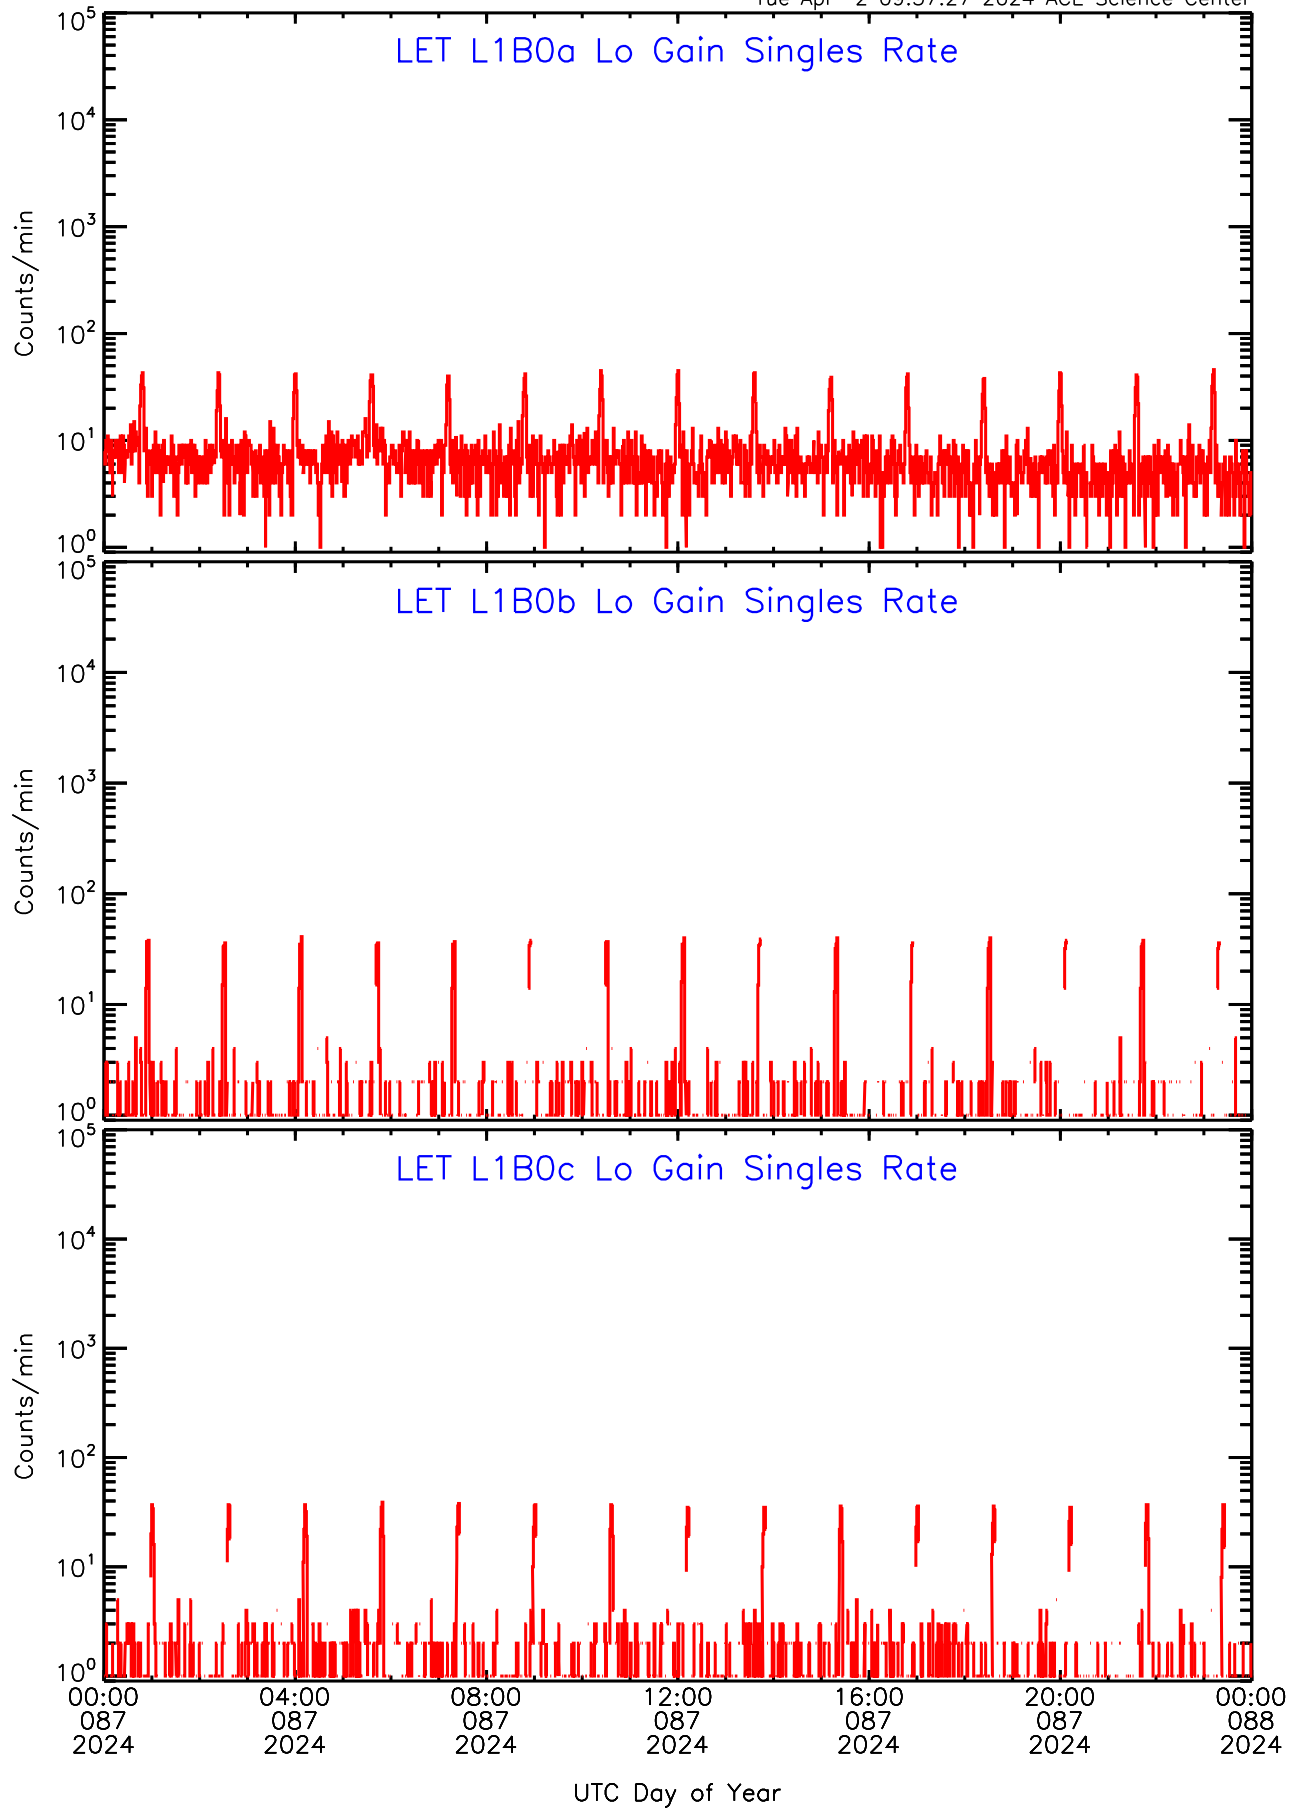

Tue Apr 2 09:57:27 2024 ACE Science Center

00:00 087 04:00 087 08:00 087 12:00 087 16:00 087 20:00 087 00:00 088
2024 2024 2024 2024 2024 2024 2024

UTC Day of Year

LET ahead Lo-Gain SINGLES RATES Data for 2024-087

Tue Apr 2 09:57:27 2024 ACE Science Center

LET ahead Lo-Gain SINGLES RATES Data for 2024-087

Tue Apr 2 09:57:27 2024 ACE Science Center

00:00 087 04:00 087 08:00 087 12:00 087 16:00 087 20:00 087 00:00 088
2024 2024 2024 2024 2024 2024