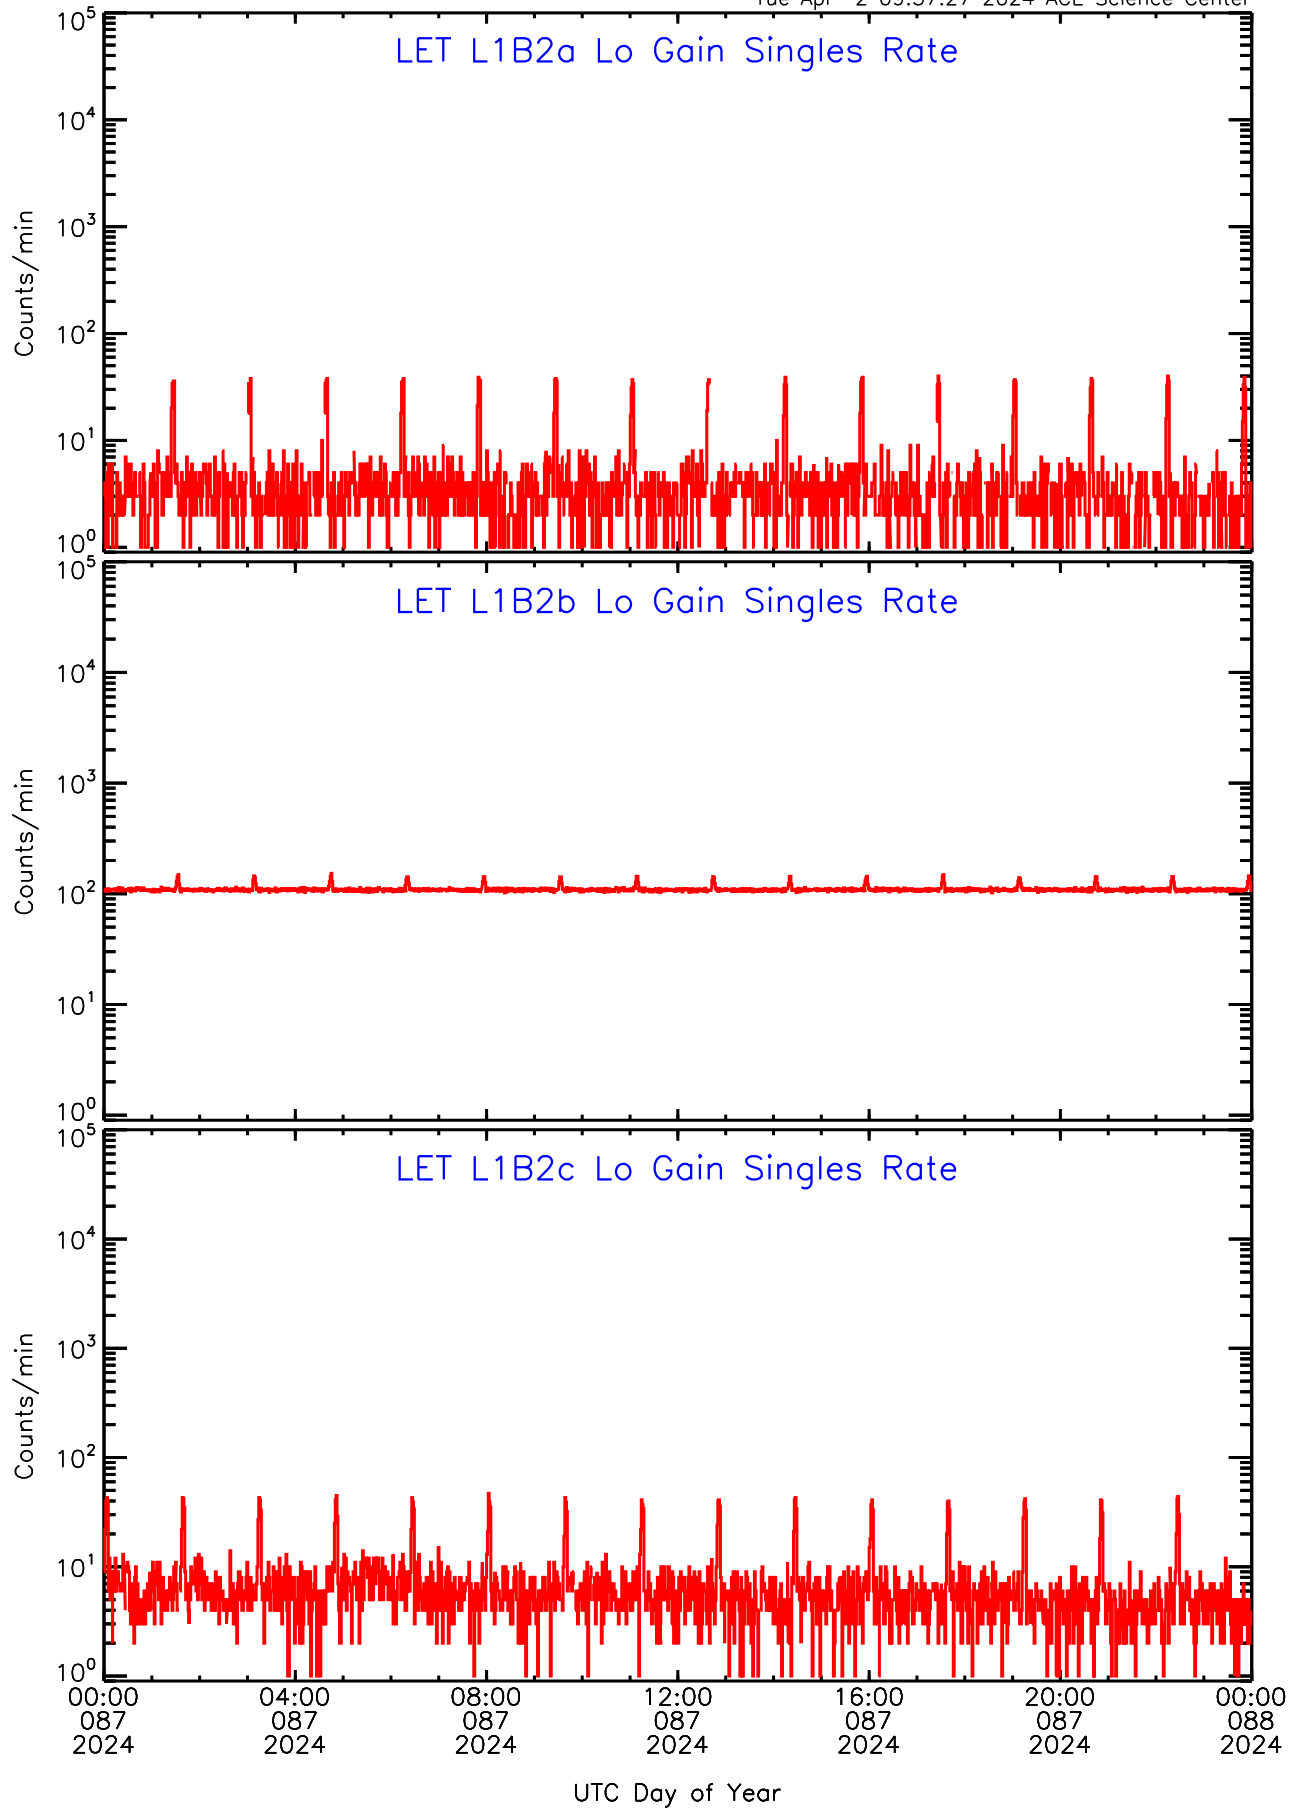

LET ahead Lo-Gain SINGLES RATES Data for 2024-087

Tue Apr 2 09:57:27 2024 ACE Science Center