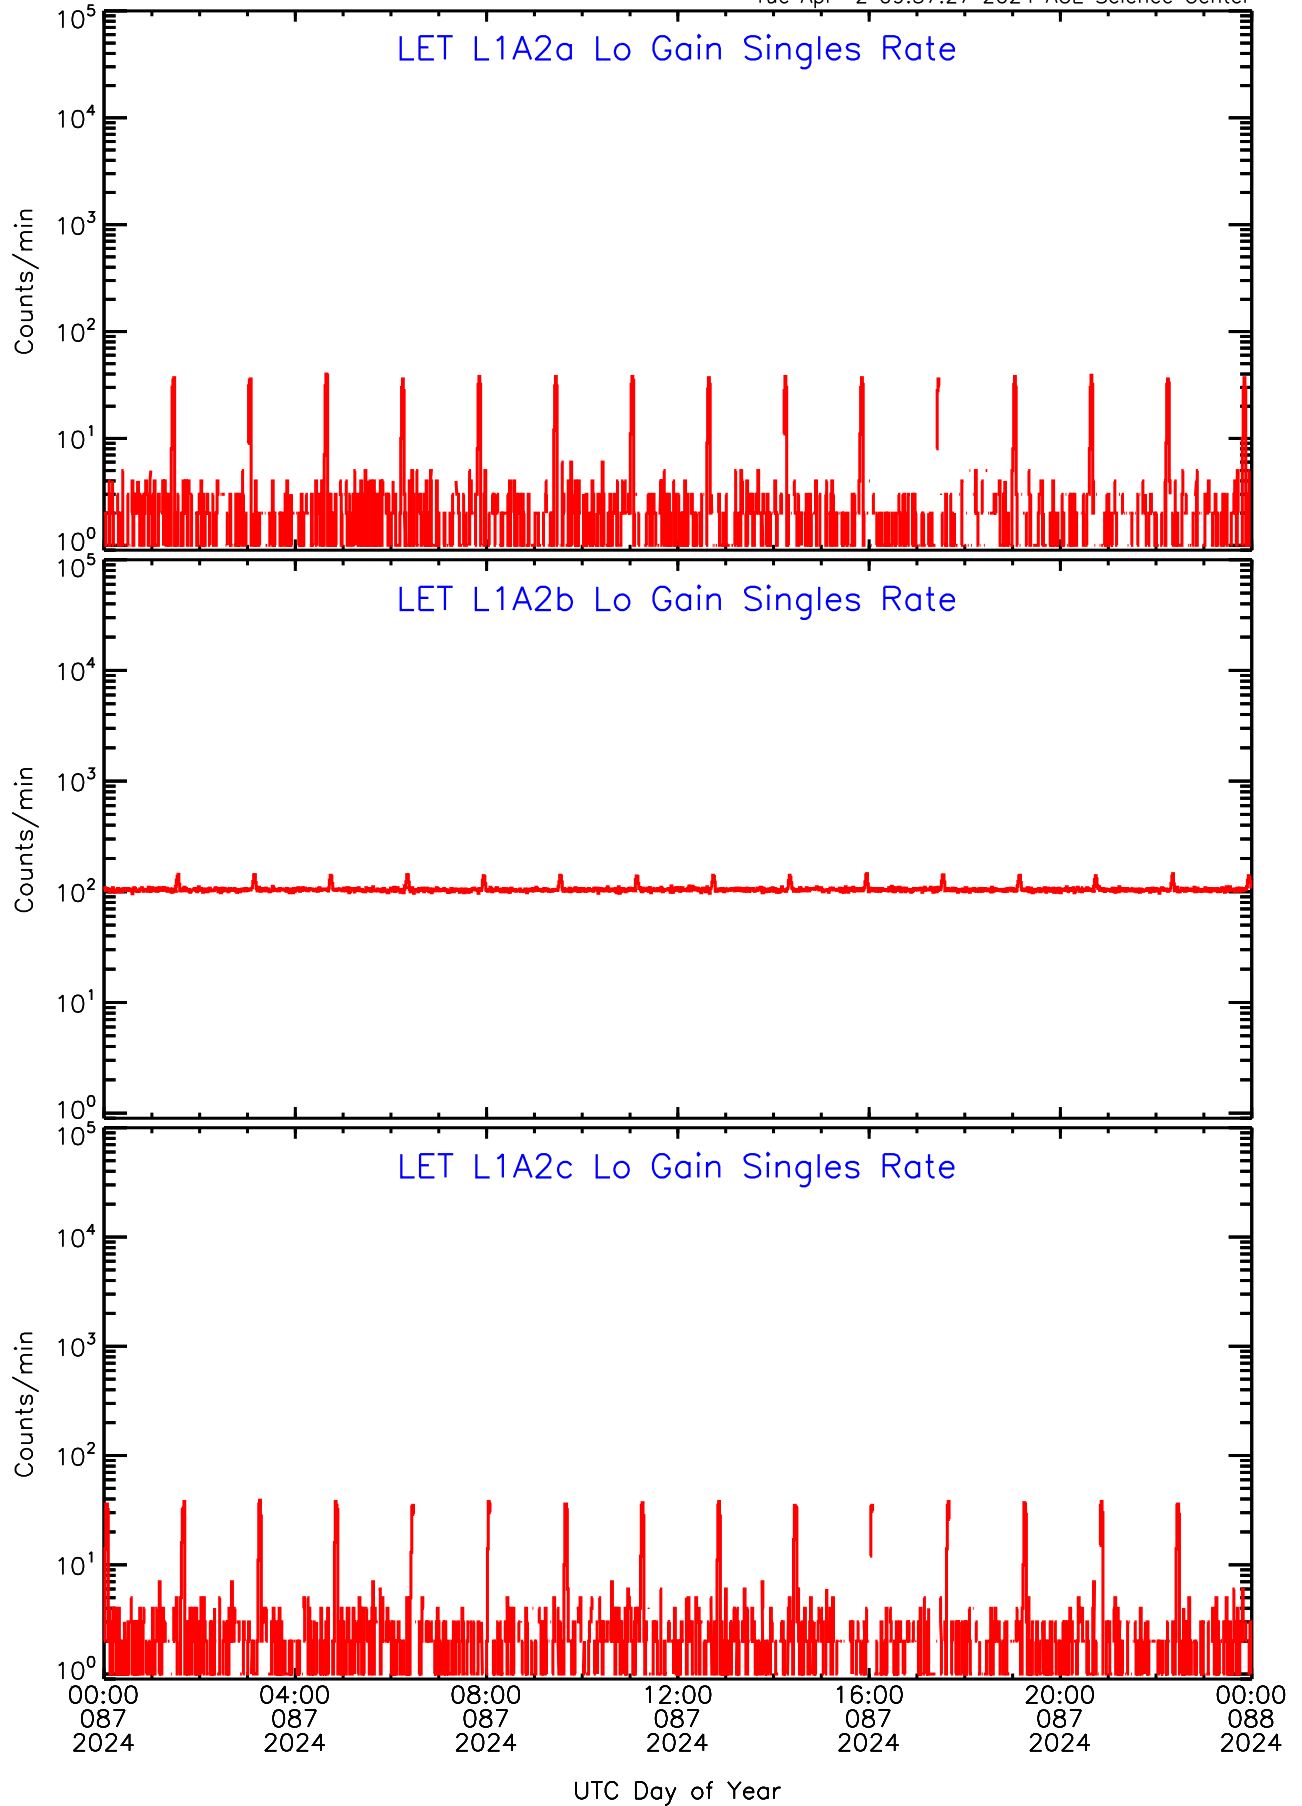

LET ahead Lo-Gain SINGLES RATES Data for 2024-087

Tue Apr 2 09:57:27 2024 ACE Science Center