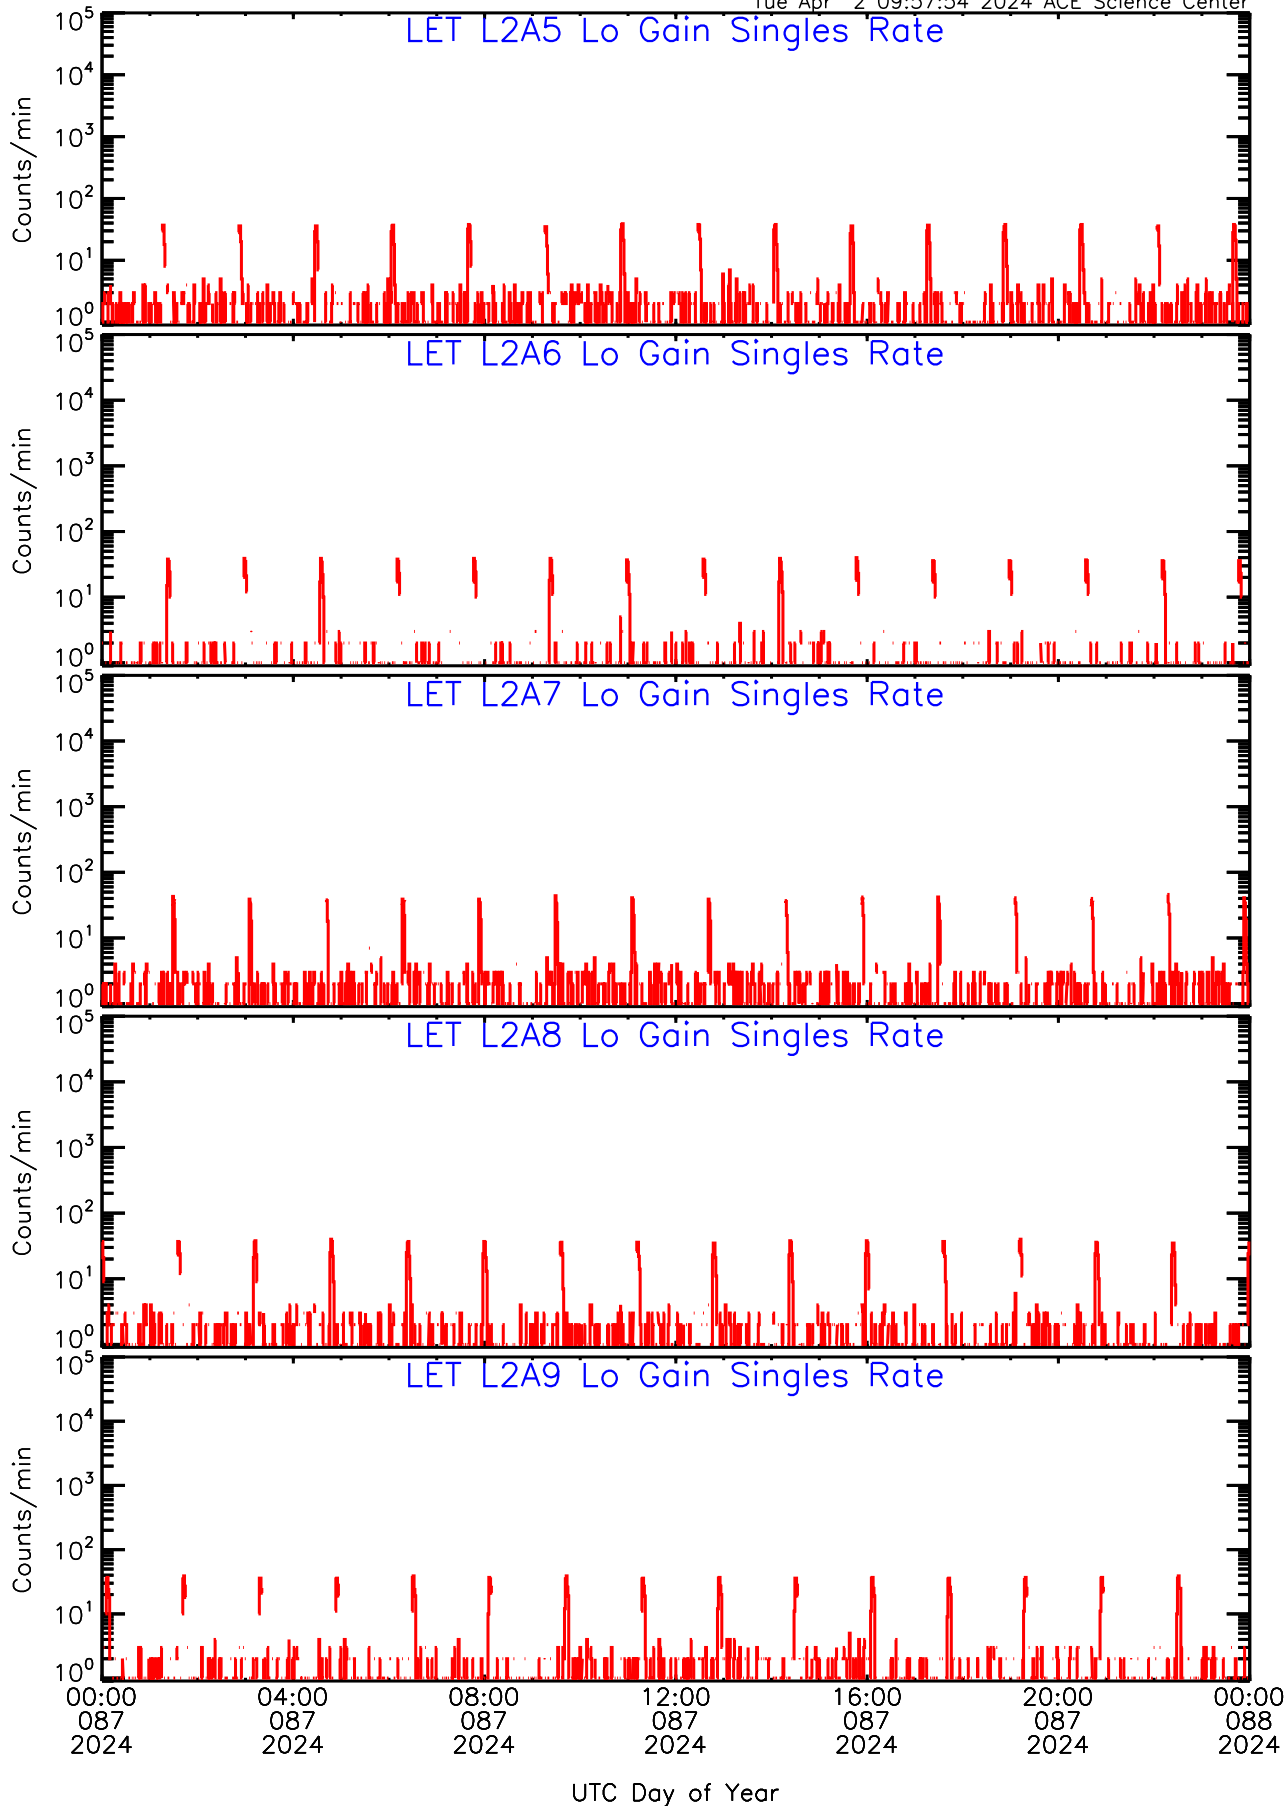

Tue Apr 2 09:57:27 2024 ACE Science Center

00:00 087 04:00 087 08:00 087 12:00 087 16:00 087 20:00 087 00:00 088
2024 2024 2024 2024 2024 2024 2024

UTC Day of Year

LET ahead Lo-Gain SINGLES RATES Data for 2024-087

Tue Apr 2 09:57:27 2024 ACE Science Center

LET ahead Lo-Gain SINGLES RATES Data for 2024-087

Tue Apr 2 09:57:27 2024 ACE Science Center

00:00 087 04:00 087 08:00 087 12:00 087 16:00 087 20:00 087 00:00 088
2024 2024 2024 2024 2024 2024

Tue Apr 2 09:57:54 2024 ACE Science Center

LET ahead Lo-Gain SINGLES RATES Data for 2024-087

Tue Apr 2 09:57:54 2024 ACE Science Center

LET ahead Lo-Gain SINGLES RATES Data for 2024-087

Tue Apr 2 09:57:54 2024 ACE Science Center