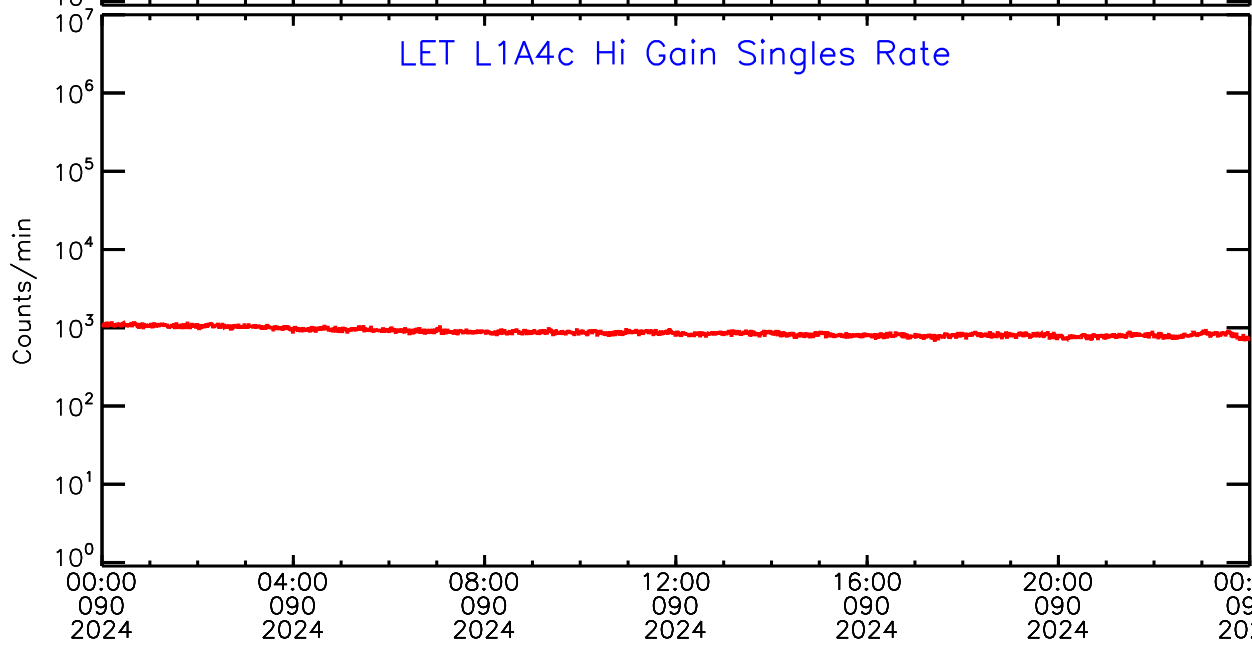

LET ahead Hi-Gain SINGLES RATES Data for 2024-090

Fri Apr 5 09:56:38 2024 ACE Science Center

UTC Day of Year