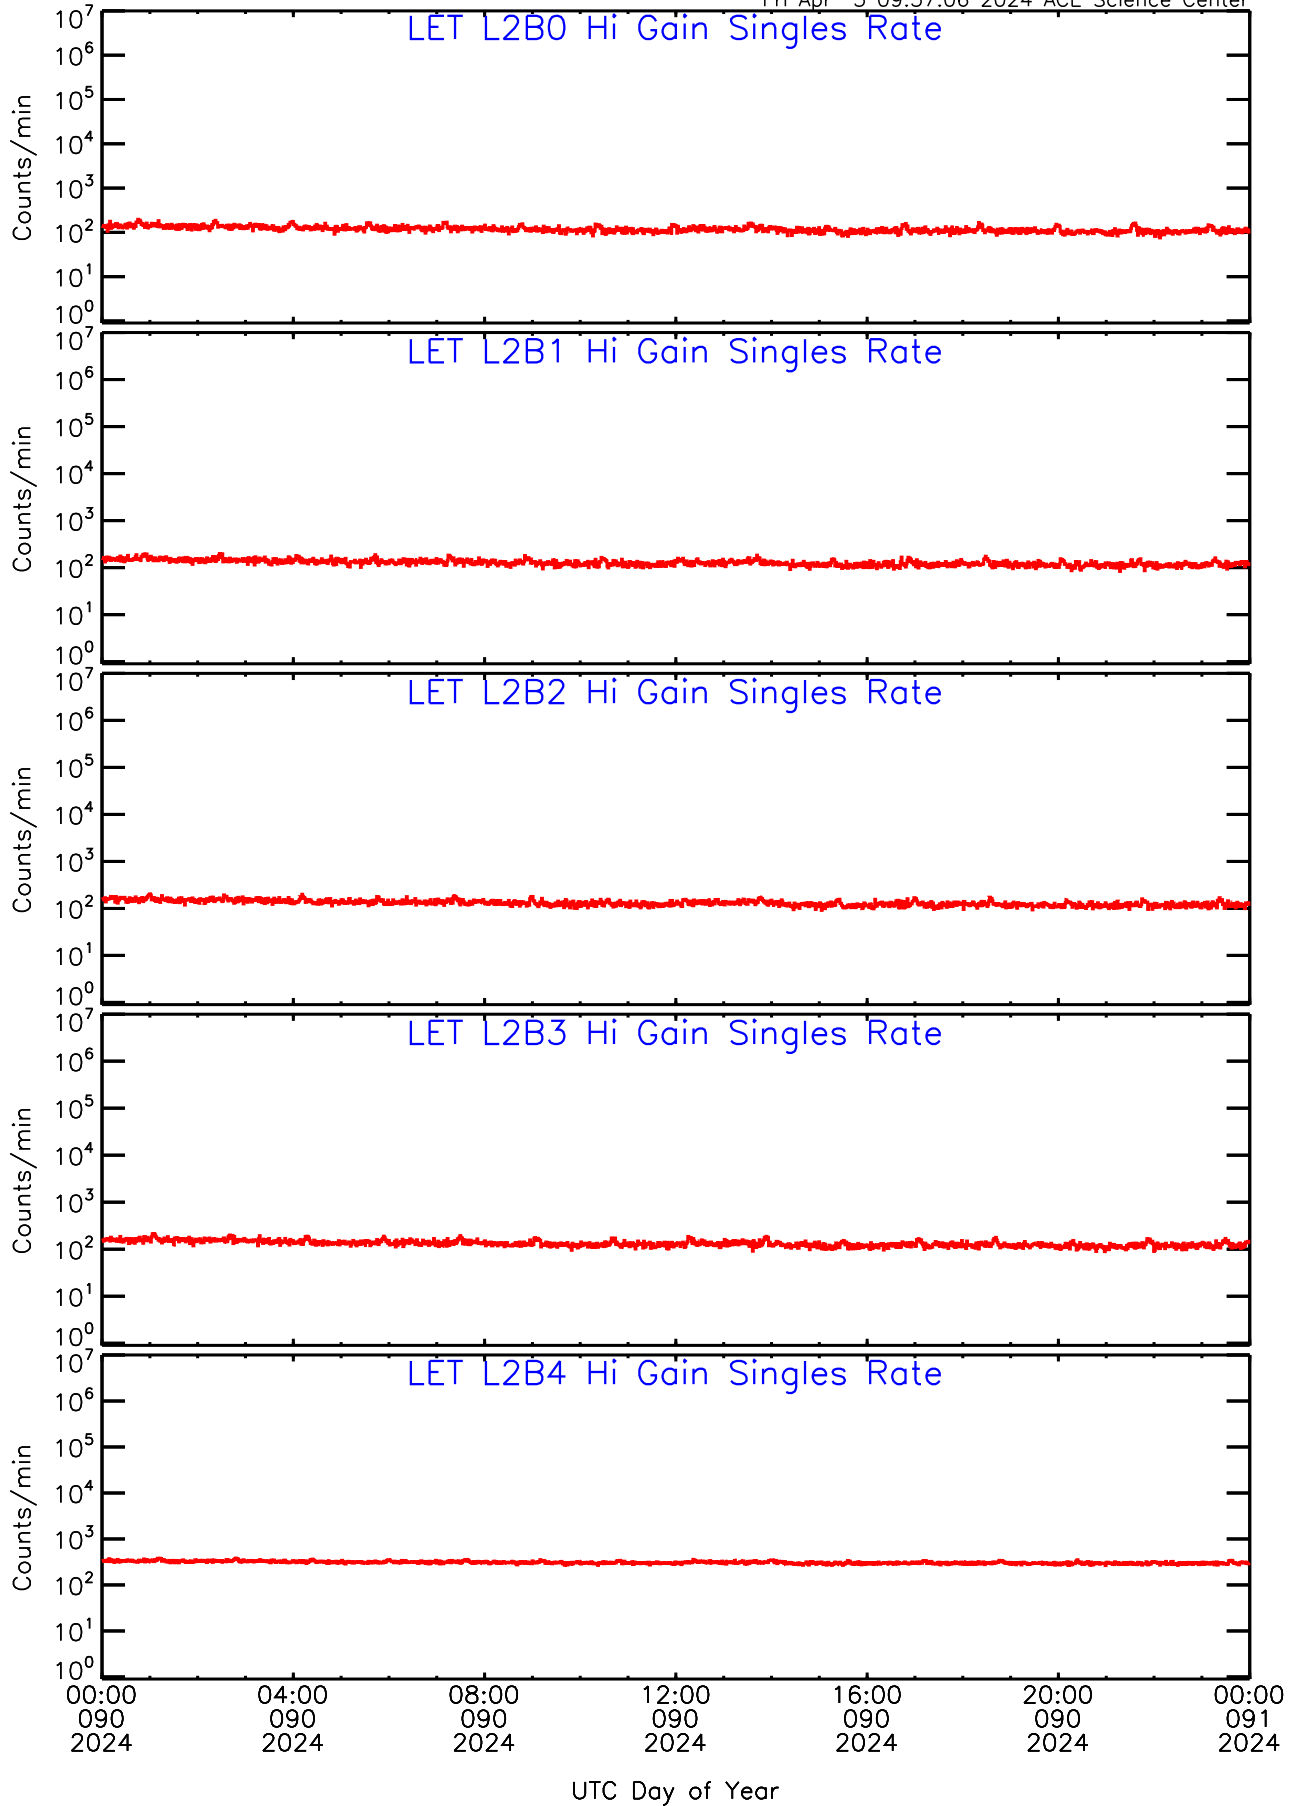

LET ahead Hi-Gain SINGLES RATES Data for 2024-090

Fri Apr 5 09:57:06 2024 ACE Science Center