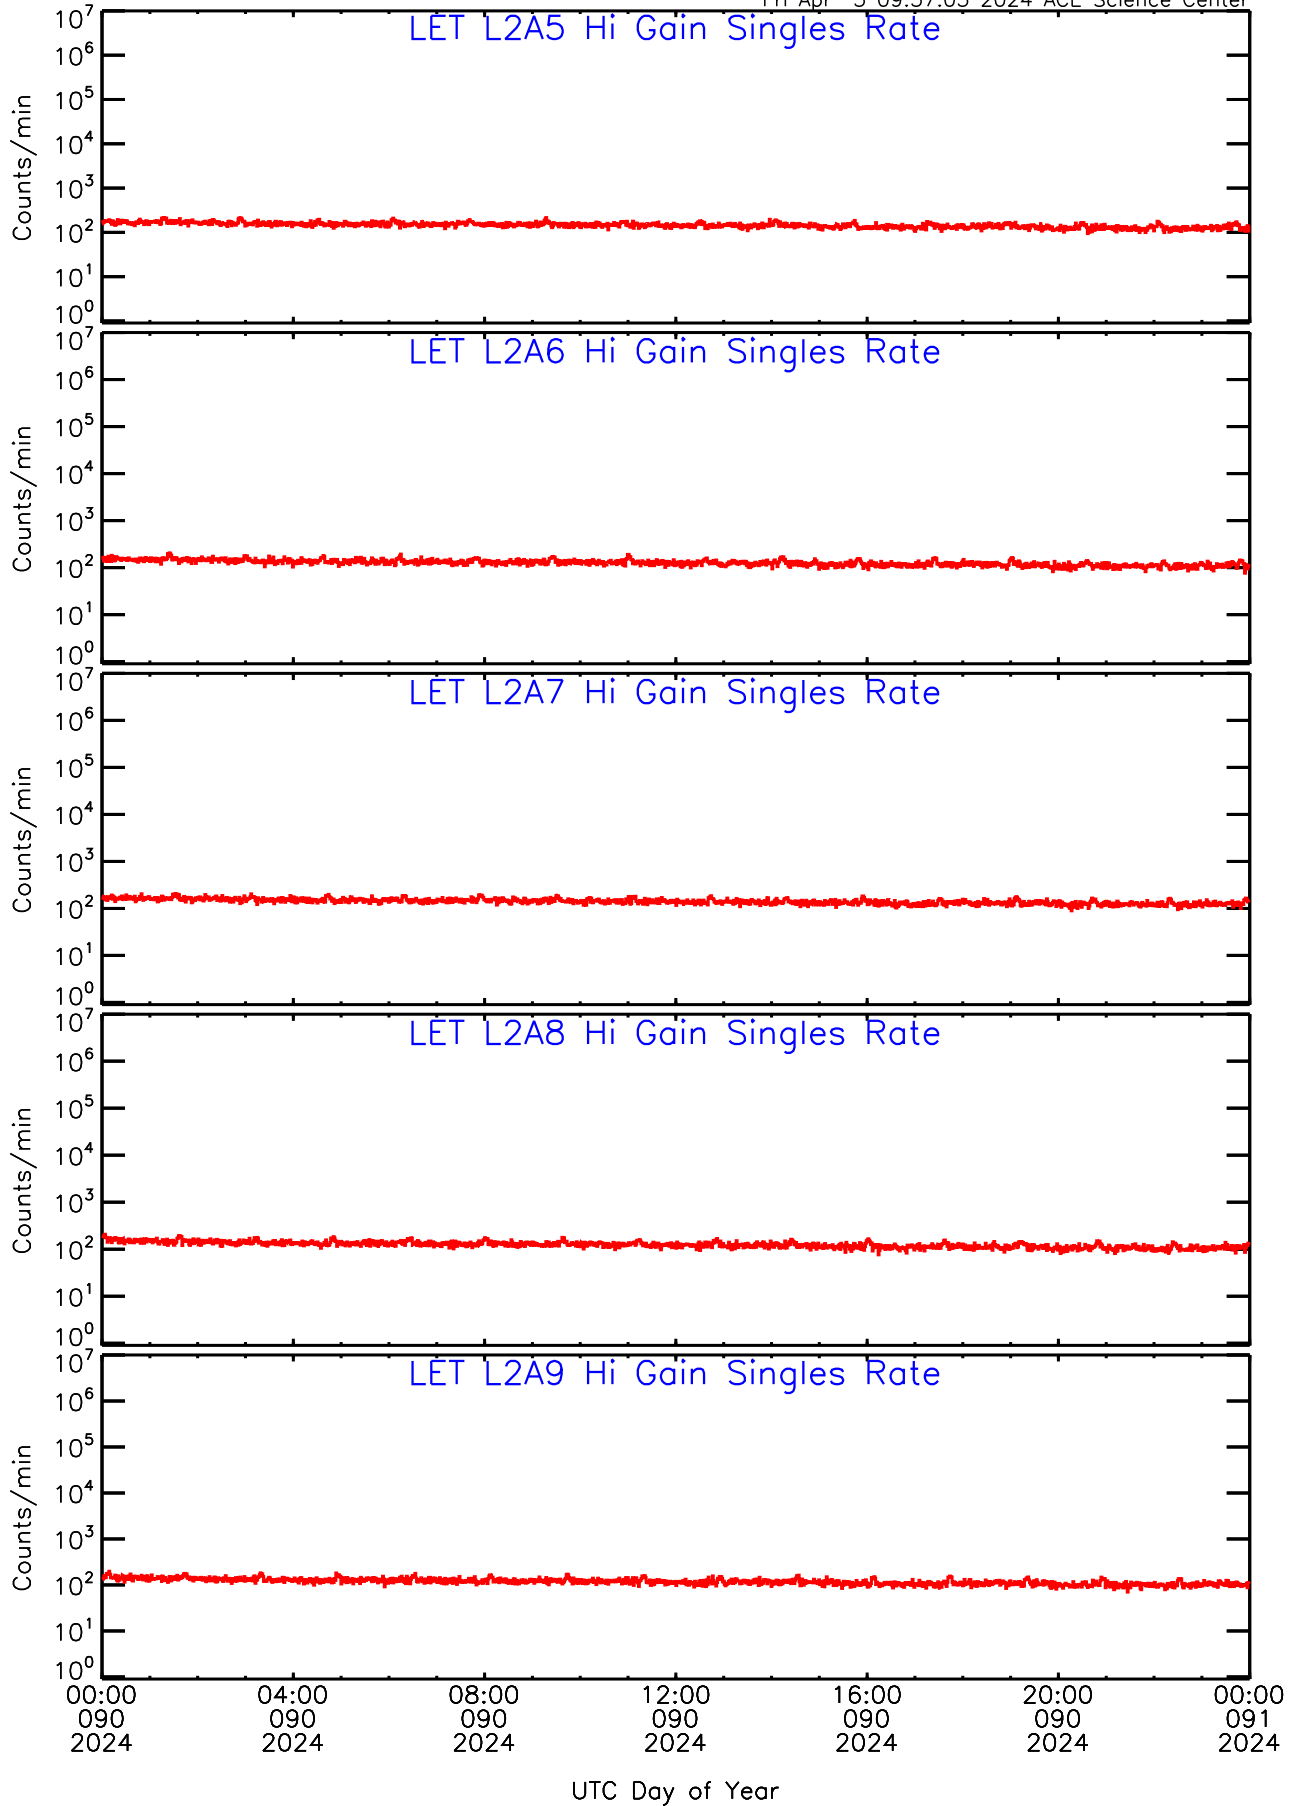

LET ahead Hi-Gain SINGLES RATES Data for 2024-090

Fri Apr 5 09:57:05 2024 ACE Science Center