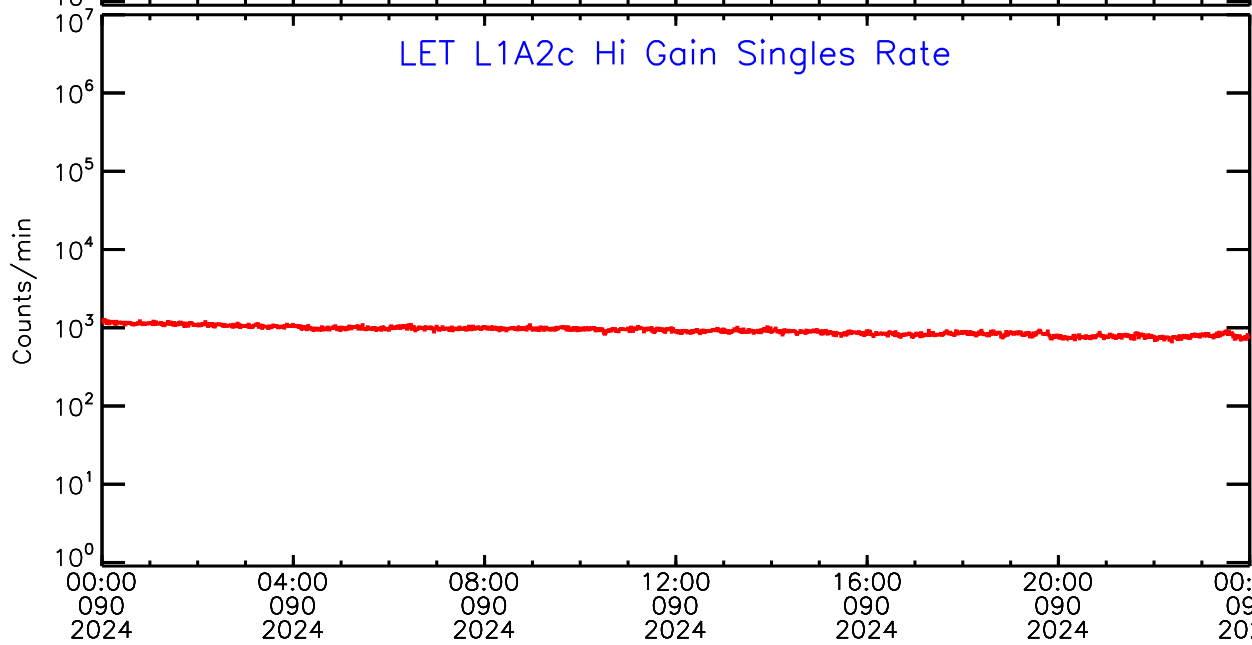

LET ahead Hi-Gain SINGLES RATES Data for 2024-090

Fri Apr 5 09:56:38 2024 ACE Science Center

UTC Day of Year