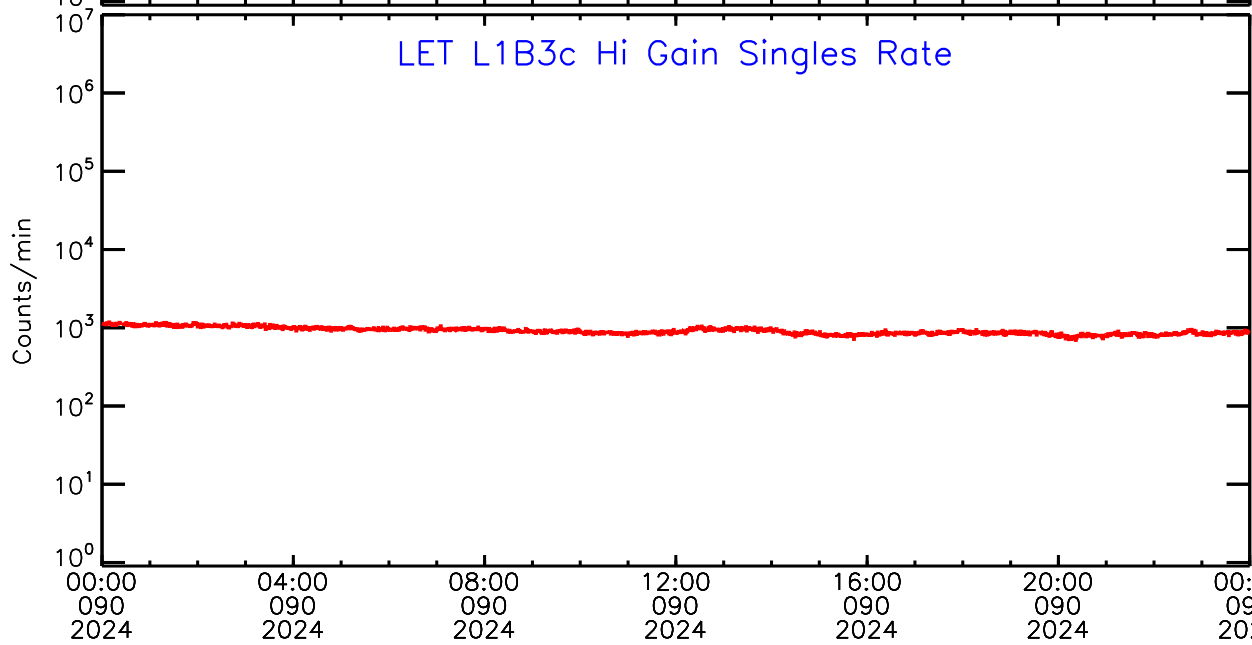

LET ahead Hi-Gain SINGLES RATES Data for 2024-090

Fri Apr 5 09:56:39 2024 ACE Science Center

UTC Day of Year