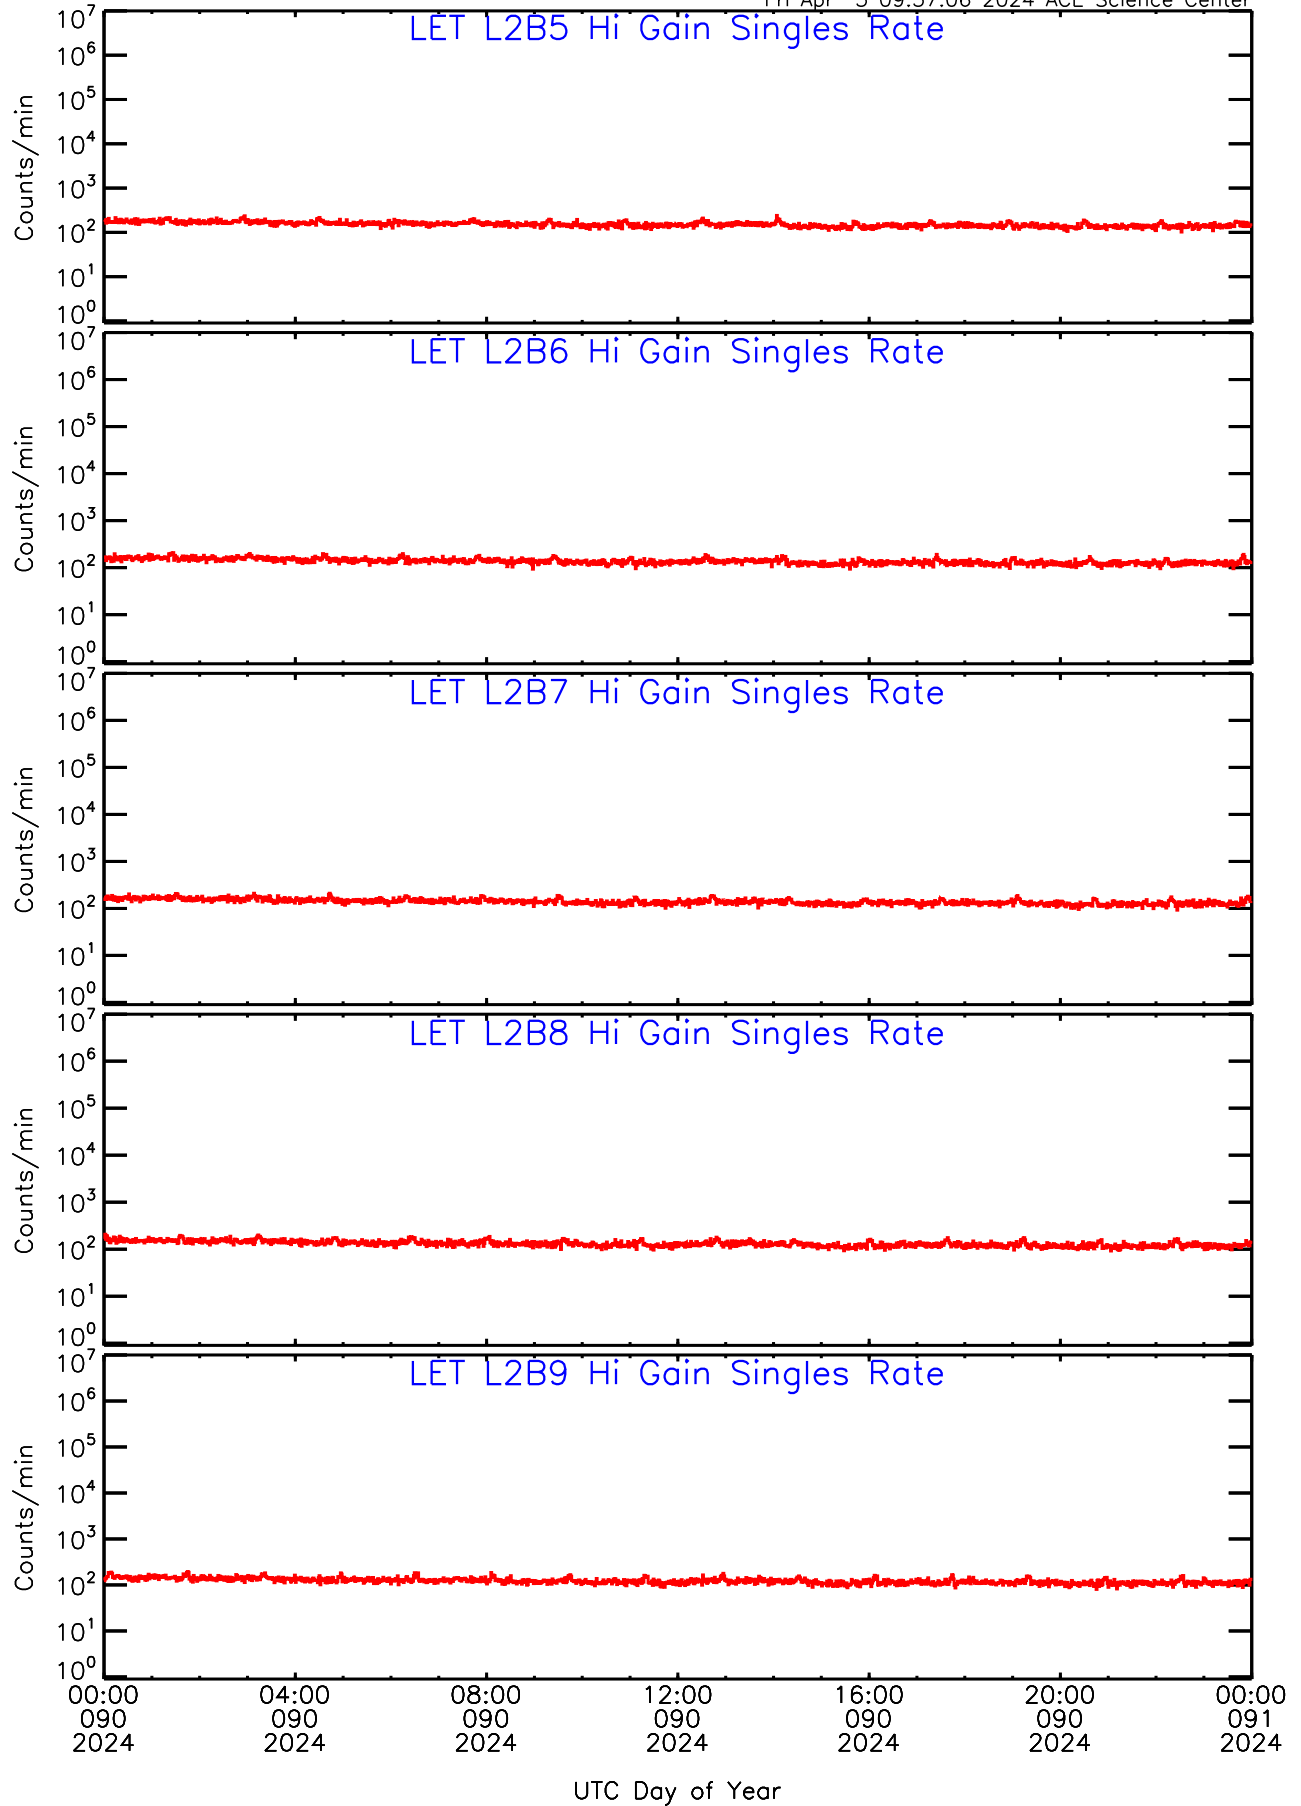

LET ahead Hi-Gain SINGLES RATES Data for 2024-090

Fri Apr 5 09:57:06 2024 ACE Science Center