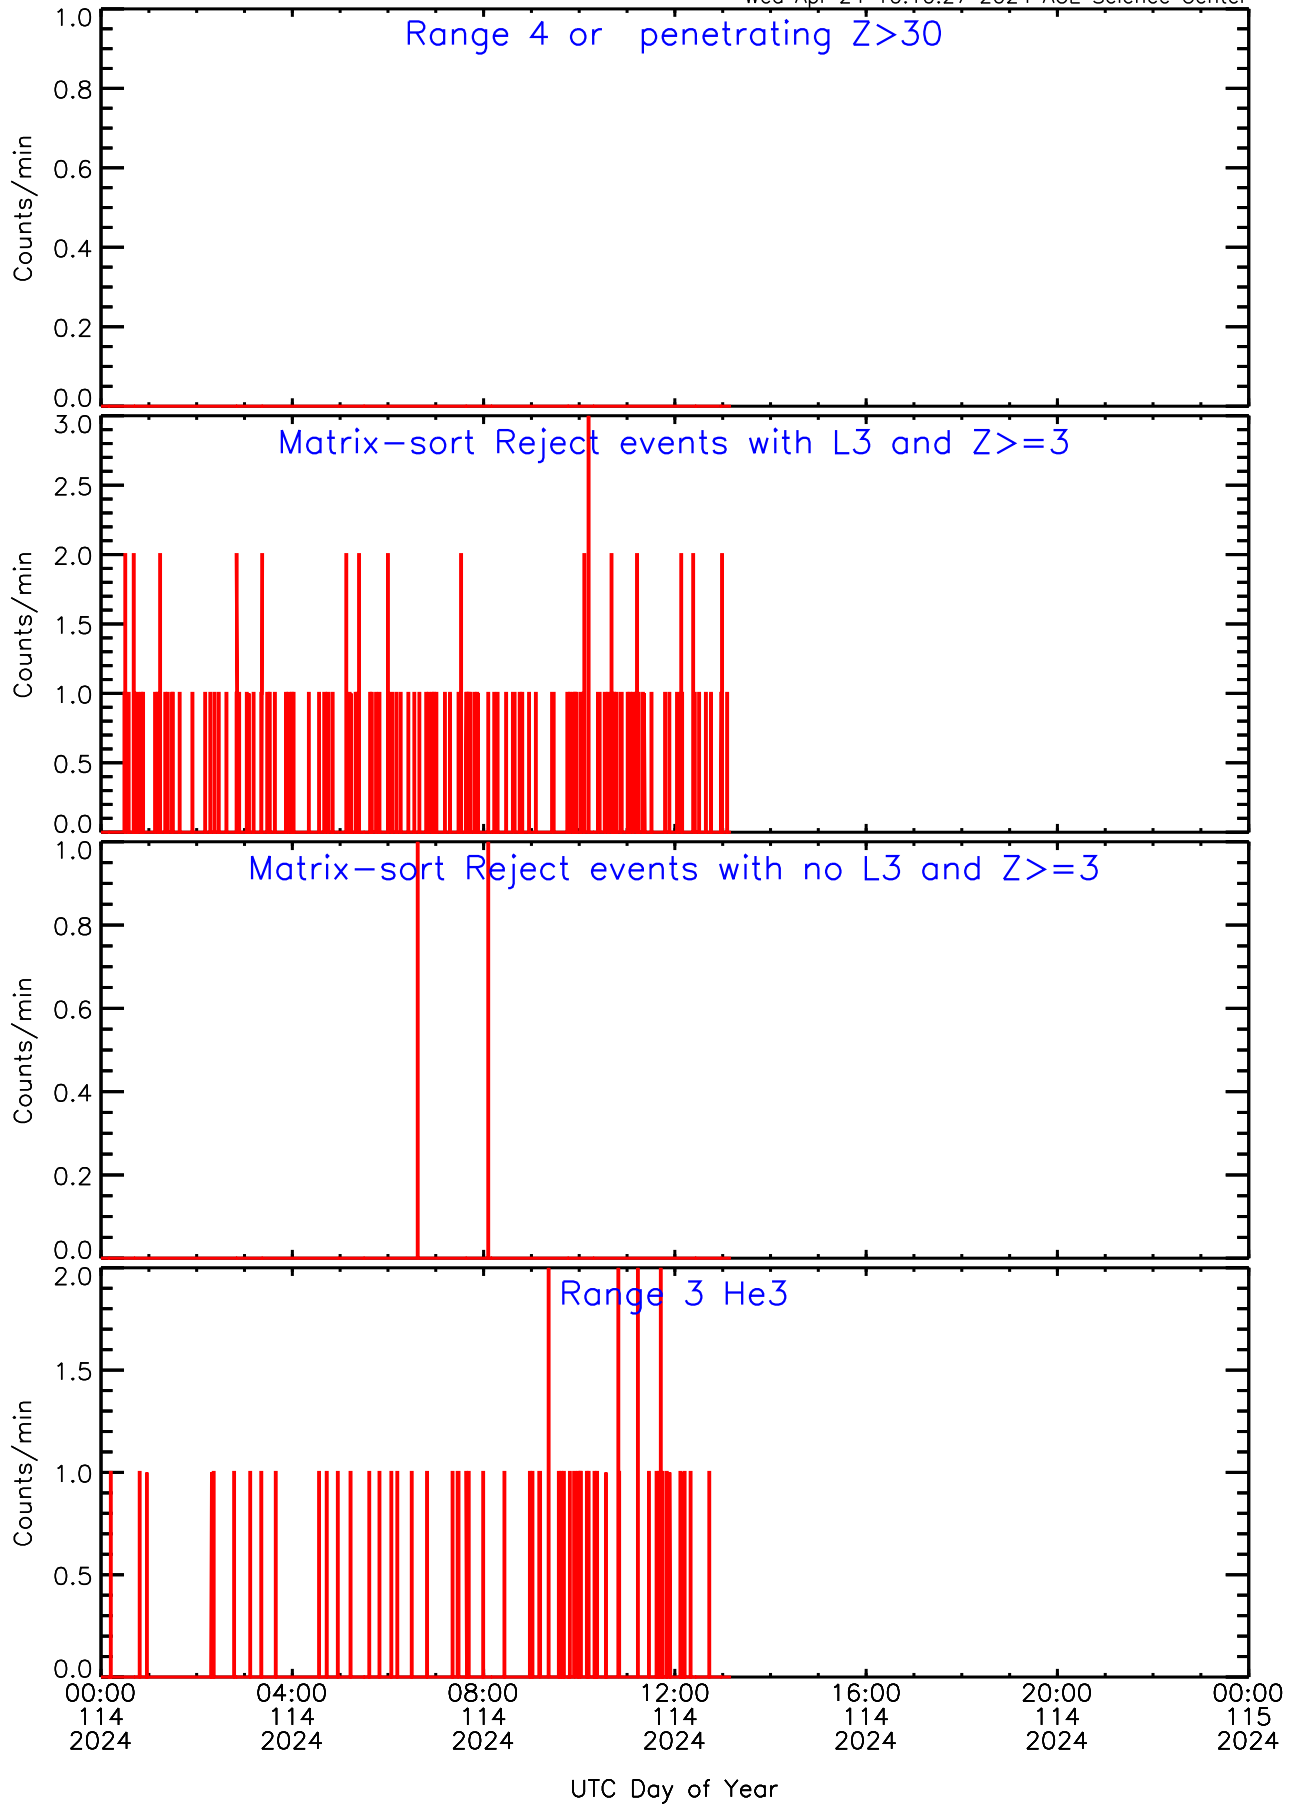

LET ahead BUFRATES Data for 2024-114

Wed Apr 24 10:10:27 2024 ACE Science Center

LET ahead BUFRATES Data for 2024-114

Wed Apr 24 10:10:27 2024 ACE Science Center

LET ahead BUFRATES Data for 2024-114

Wed Apr 24 10:10:27 2024 ACE Science Center