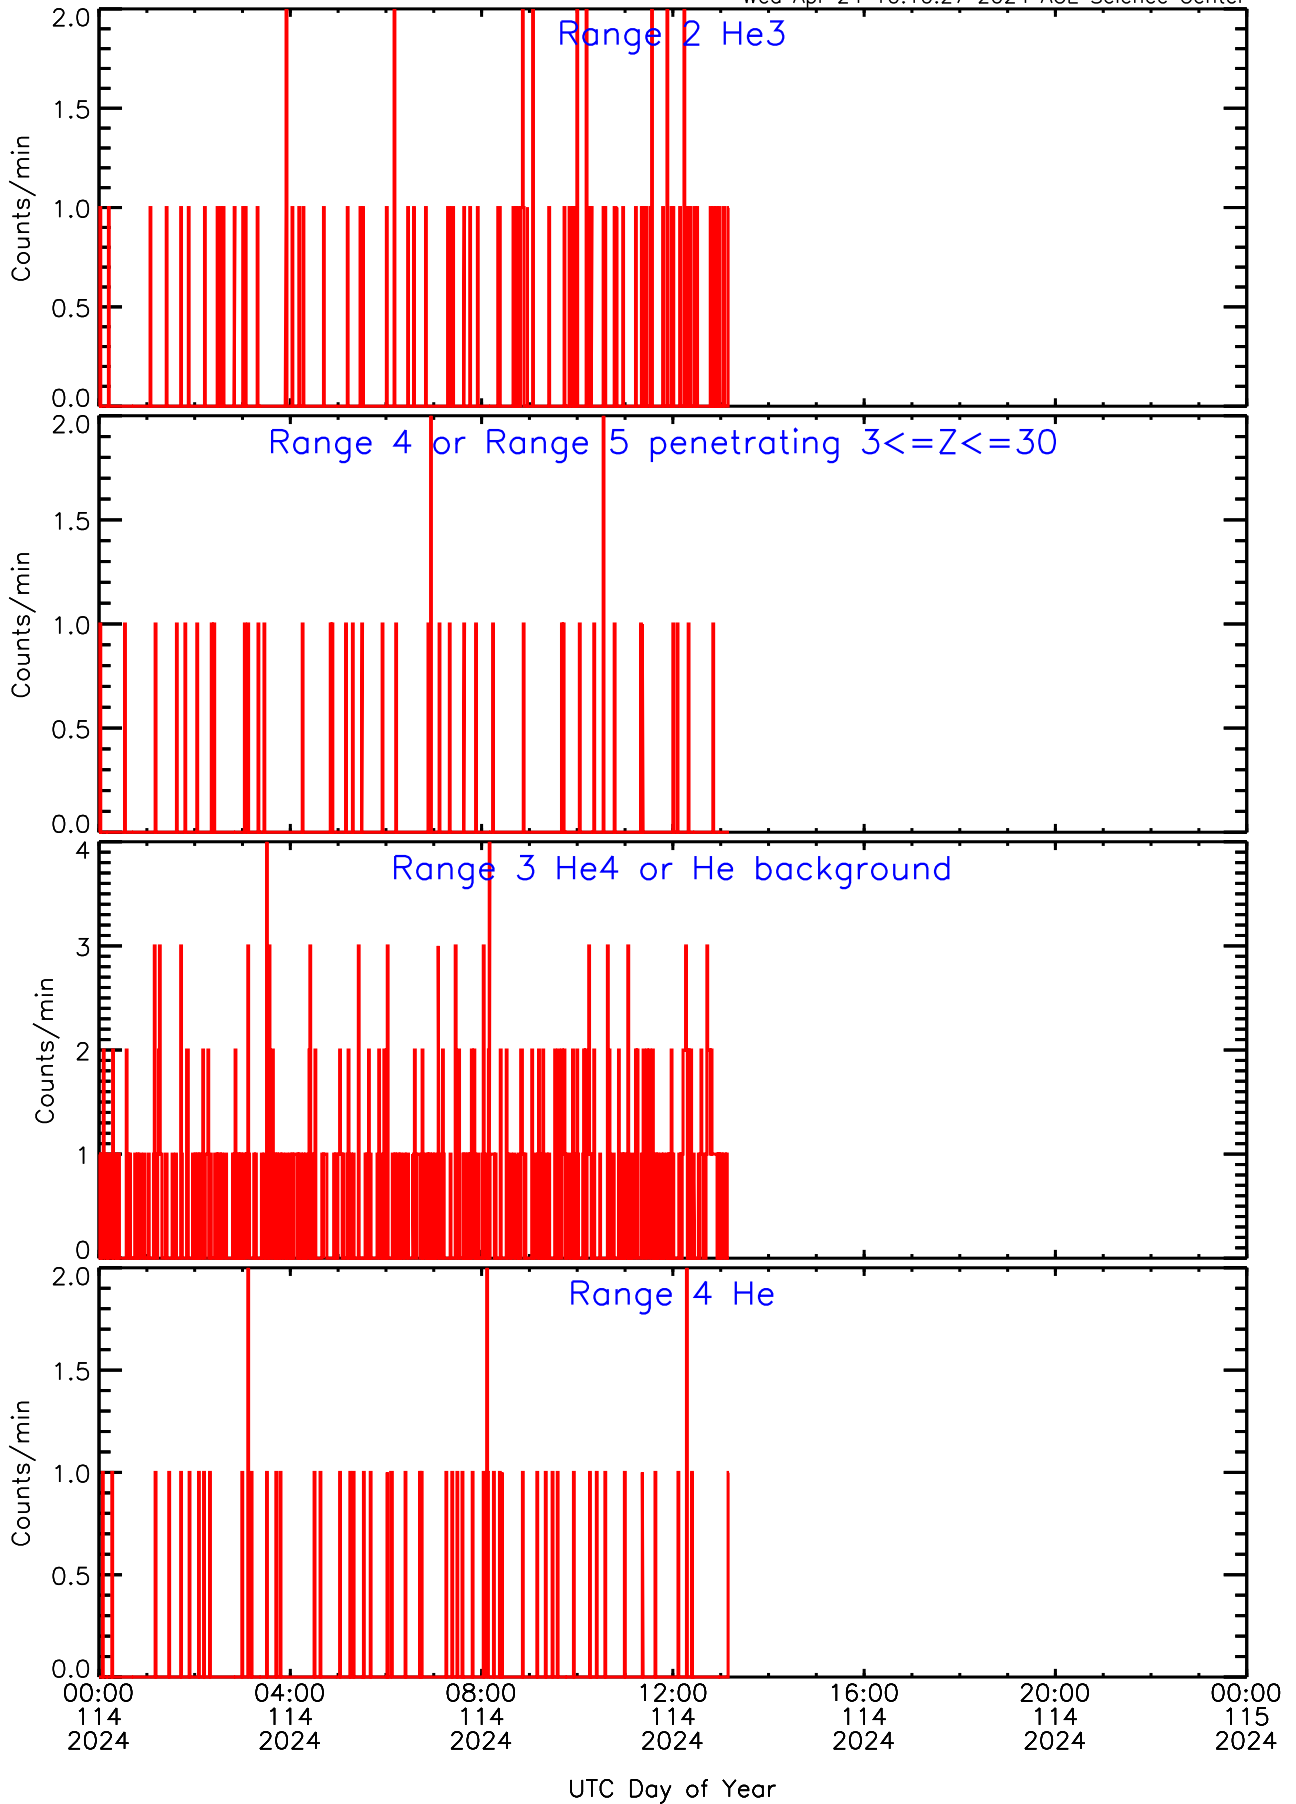

LET ahead Livetime/Trigger Data for 2024-114

Wed Apr 24 10:10:50 2024 ACE Science Center

LET ahead EVPRATES Data for 2024-114

Wed Apr 24 10:10:08 2024 ACE Science Center

LET ahead EVPRATES Data for 2024-114

LET ahead BUFRATES Data for 2024-114

Wed Apr 24 10:10:27 2024 ACE Science Center

LET ahead BUFRATES Data for 2024-114

Wed Apr 24 10:10:27 2024 ACE Science Center

LET ahead BUFRATES Data for 2024-114

Wed Apr 24 10:10:27 2024 ACE Science Center