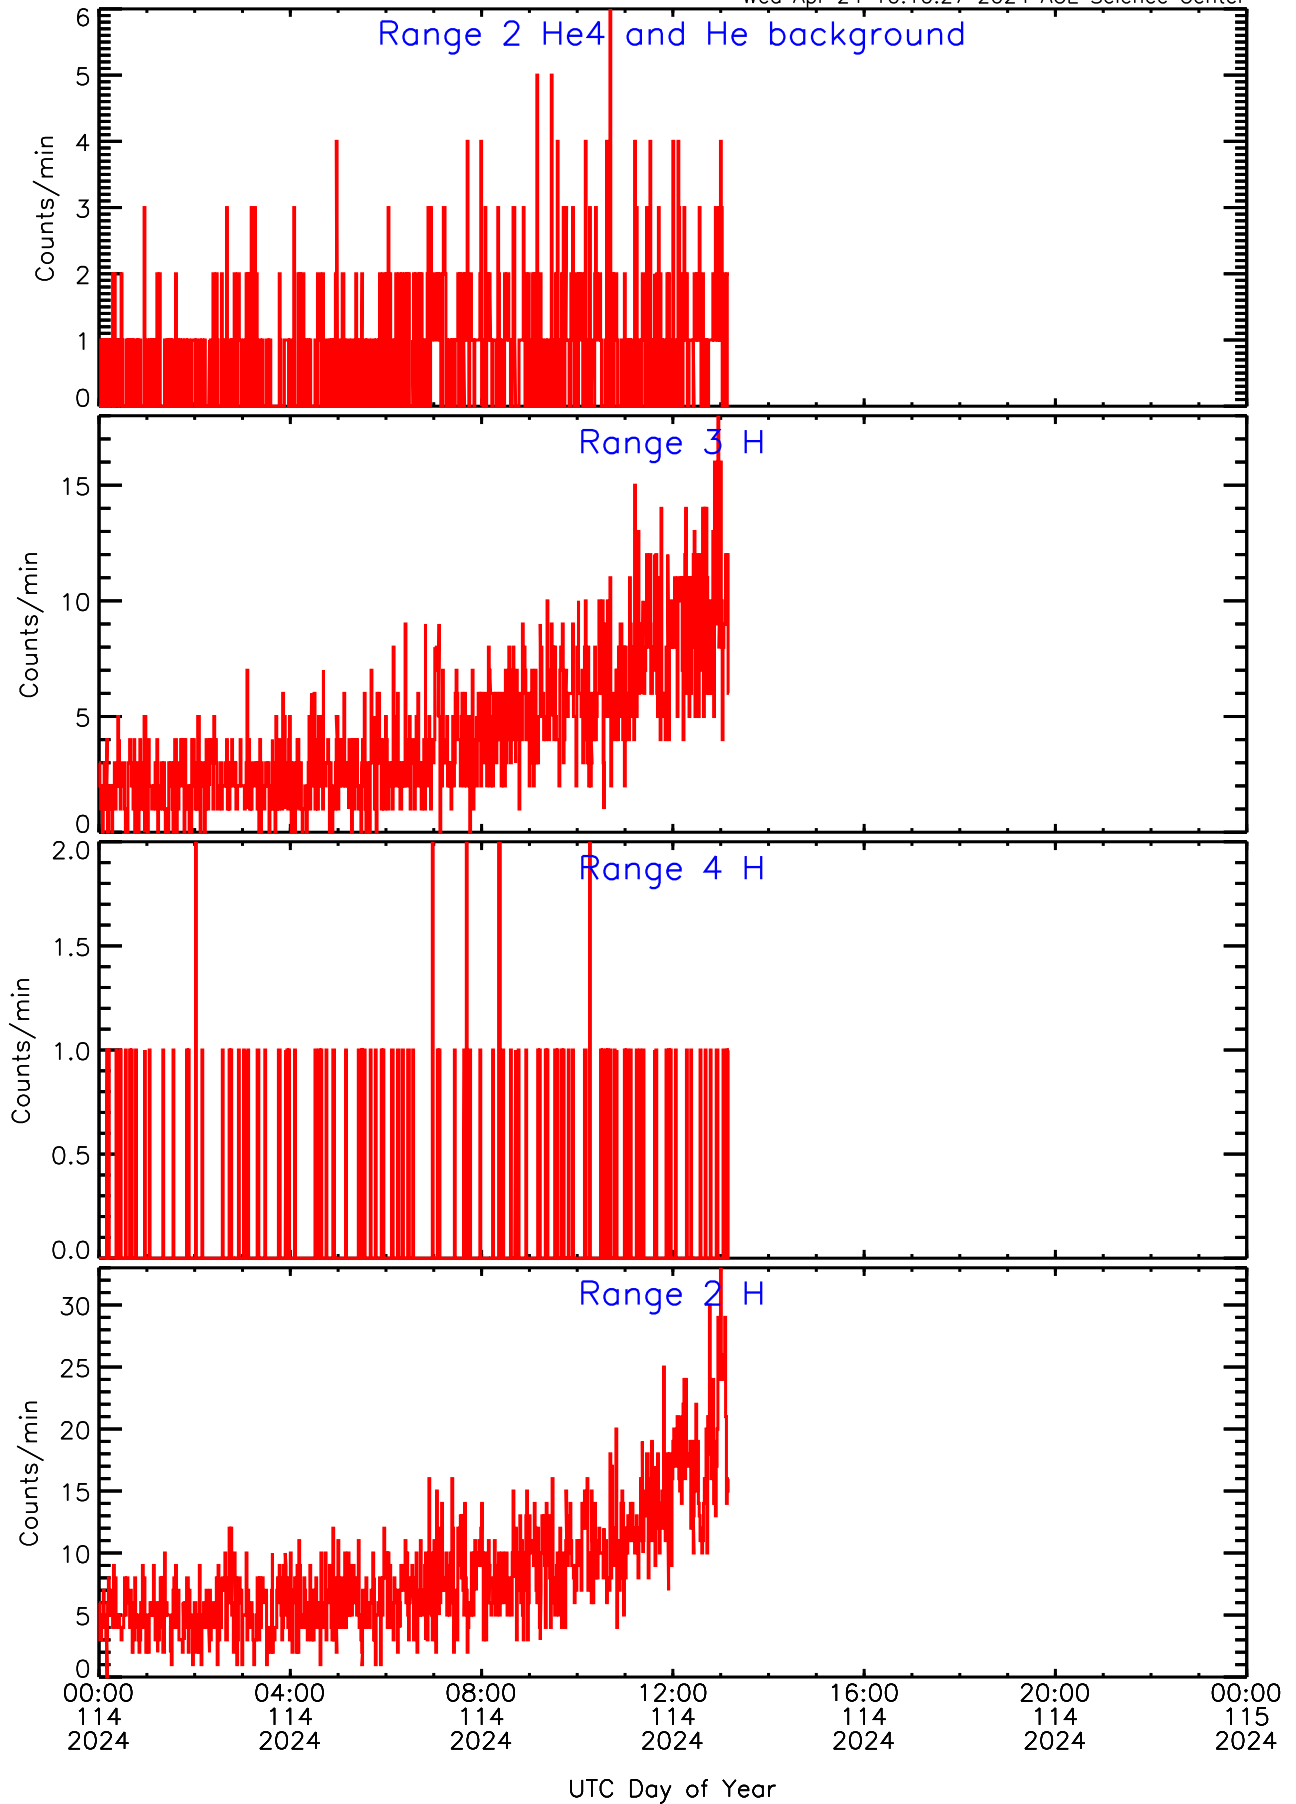

LET ahead BUFRATES Data for 2024-114

Wed Apr 24 10:10:27 2024 ACE Science Center

LET ahead BUFRATES Data for 2024-114

Wed Apr 24 10:10:27 2024 ACE Science Center

LET ahead BUFRATES Data for 2024-114

Wed Apr 24 10:10:27 2024 ACE Science Center

LET ahead BUFRATES Data for 2024-114

Wed Apr 24 10:10:27 2024 ACE Science Center

LET ahead BUFRATES Data for 2024-114

Wed Apr 24 10:10:27 2024 ACE Science Center