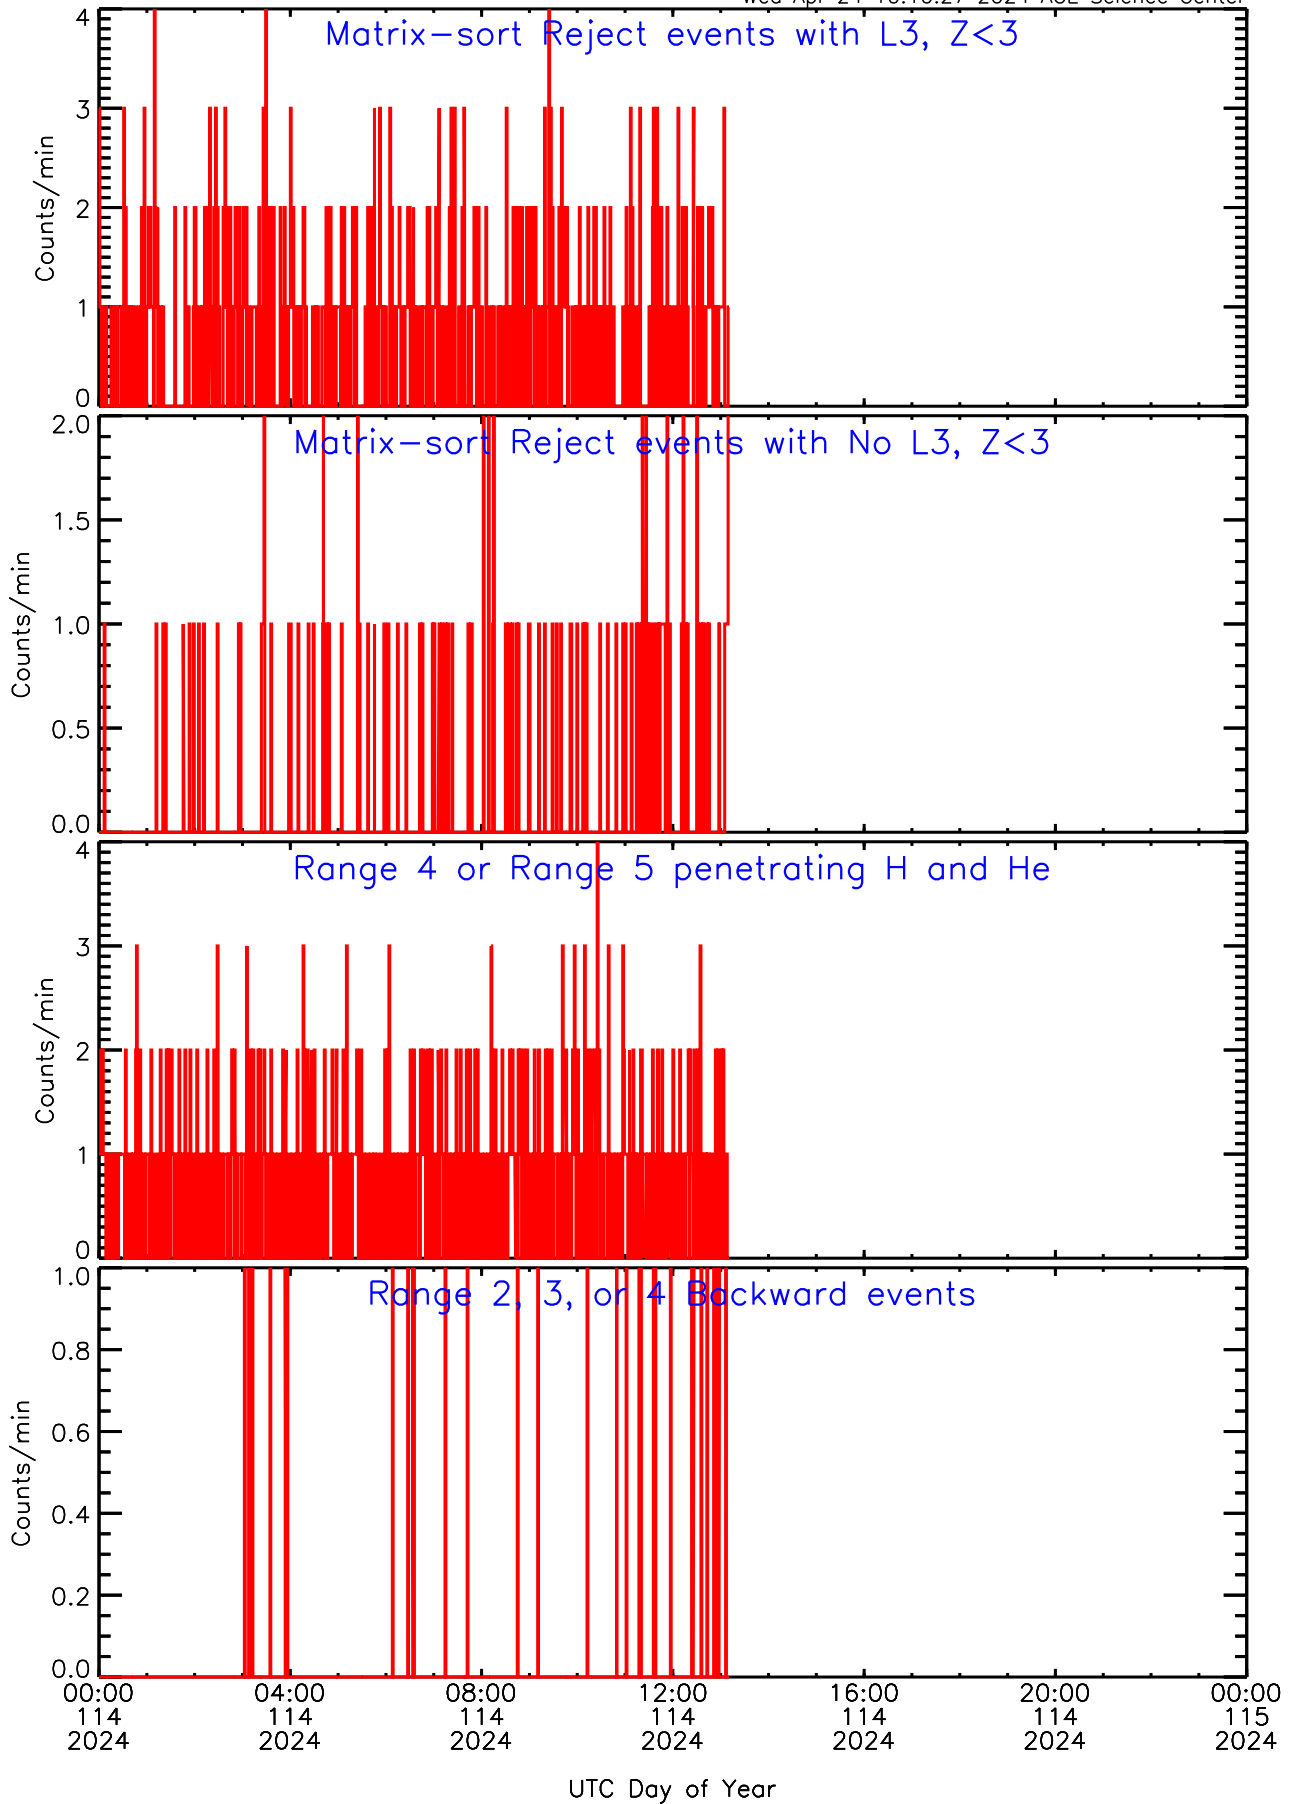

LET ahead Livetime/Trigger Data for 2024-114

Wed Apr 24 10:10:50 2024 ACE Science Center

LET ahead EVPRATES Data for 2024-114

Wed Apr 24 10:10:08 2024 ACE Science Center

LET ahead EVPRATES Data for 2024-114

LET ahead BUFRATES Data for 2024-114

Wed Apr 24 10:10:27 2024 ACE Science Center

LET ahead BUFRATES Data for 2024-114

Wed Apr 24 10:10:27 2024 ACE Science Center

LET ahead BUFRATES Data for 2024-114

Wed Apr 24 10:10:27 2024 ACE Science Center

LET ahead BUFRATES Data for 2024-114

Wed Apr 24 10:10:27 2024 ACE Science Center

LET ahead BUFRATES Data for 2024-114

Wed Apr 24 10:10:27 2024 ACE Science Center