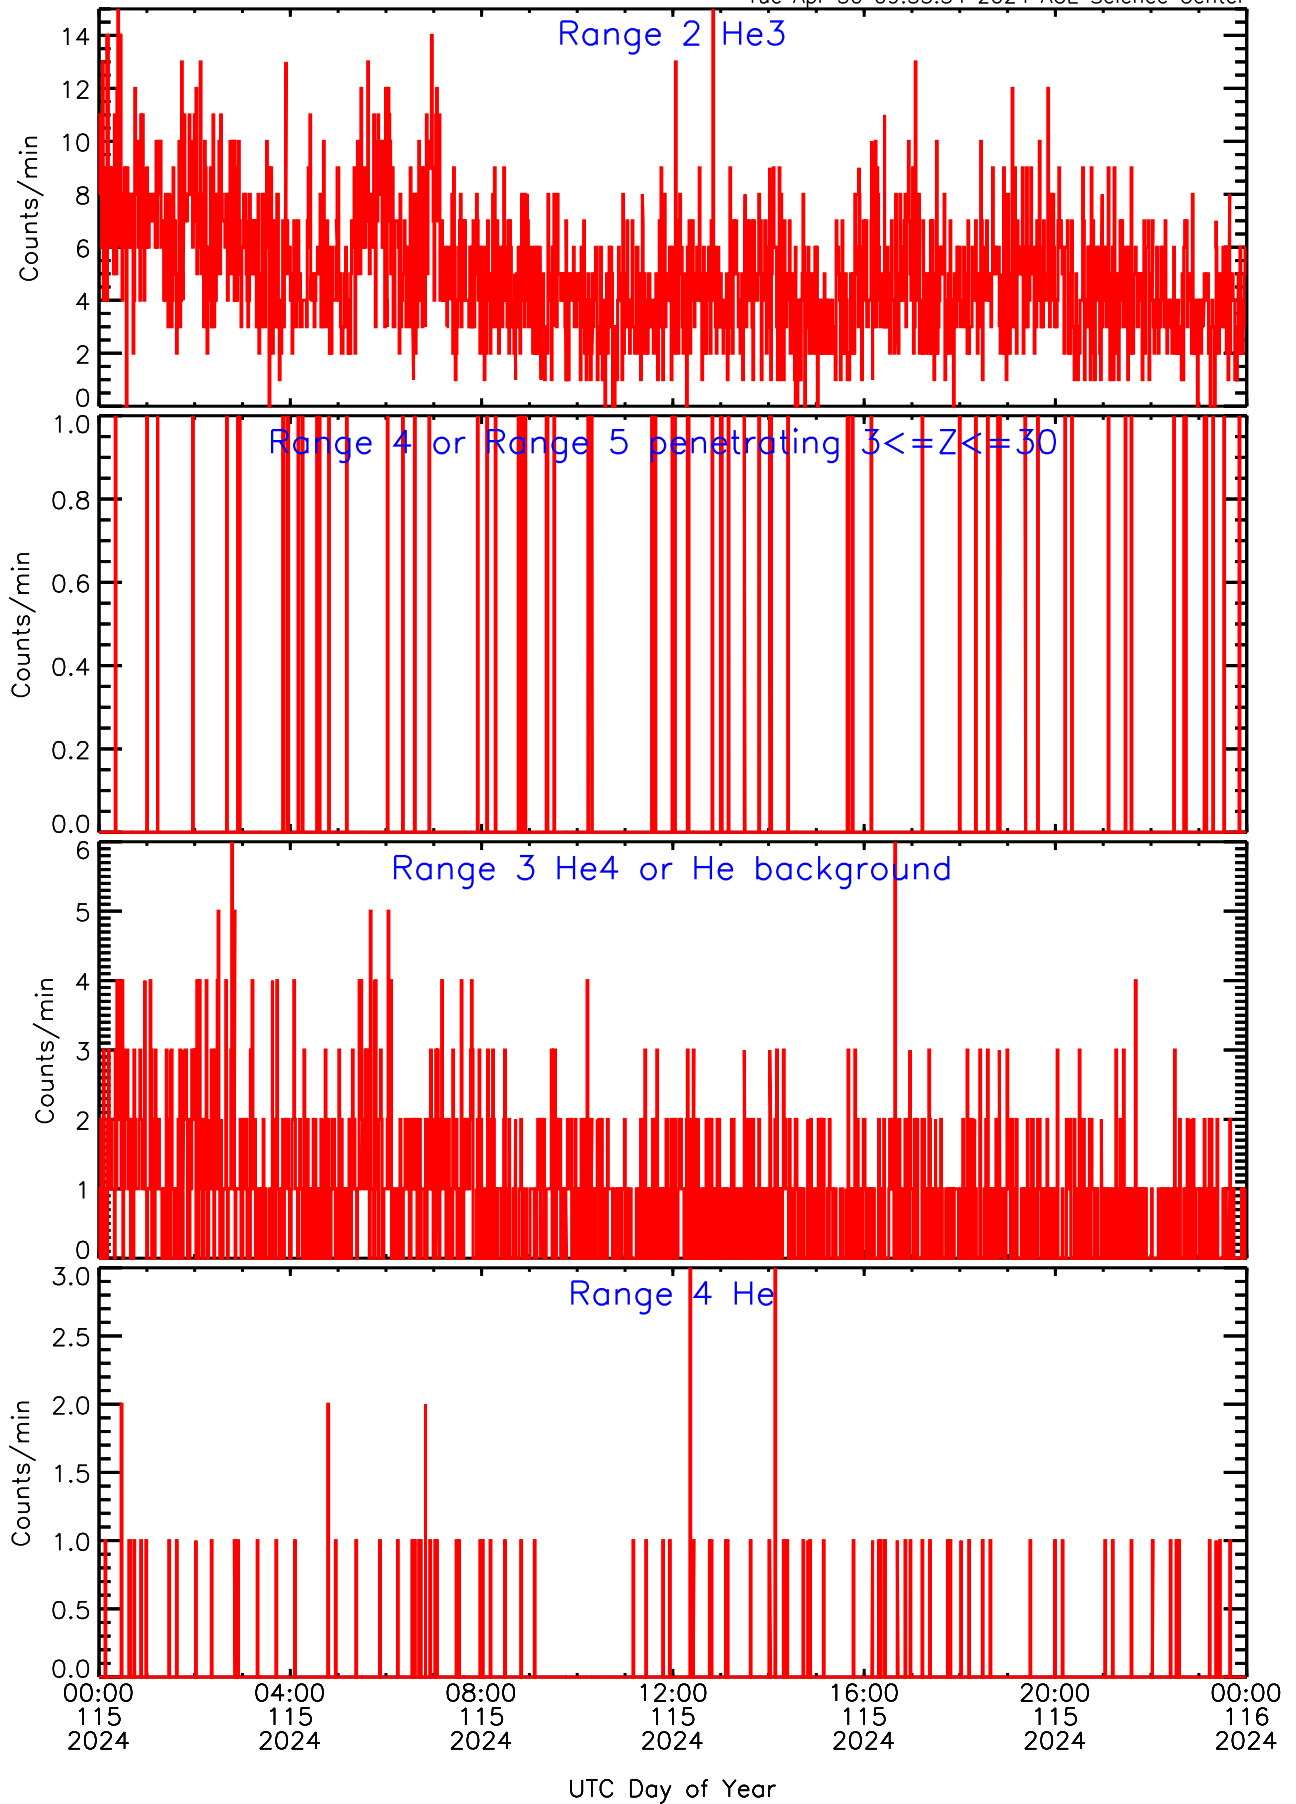

LET ahead Livetime/Trigger Data for 2024-115

Tue Apr 30 09:56:18 2024 ACE Science Center

LET ahead EVPRATES Data for 2024-115

Tue Apr 30 09:55:35 2024 ACE Science Center

LET ahead EVPRATES Data for 2024-115

Tue Apr 30 09:55:35 2024 ACE Science Center

LET ahead EVPRATES Data for 2024-115

Tue Apr 30 09:55:36 2024 ACE Science Center

LET ahead EVPRATES Data for 2024-115

Tue Apr 30 09:55:36 2024 ACE Science Center

LET ahead BUFRATES Data for 2024-115

Tue Apr 30 09:55:54 2024 ACE Science Center

LET ahead BUFRATES Data for 2024-115

Tue Apr 30 09:55:54 2024 ACE Science Center

LET ahead BUFRATES Data for 2024-115

Tue Apr 30 09:55:54 2024 ACE Science Center