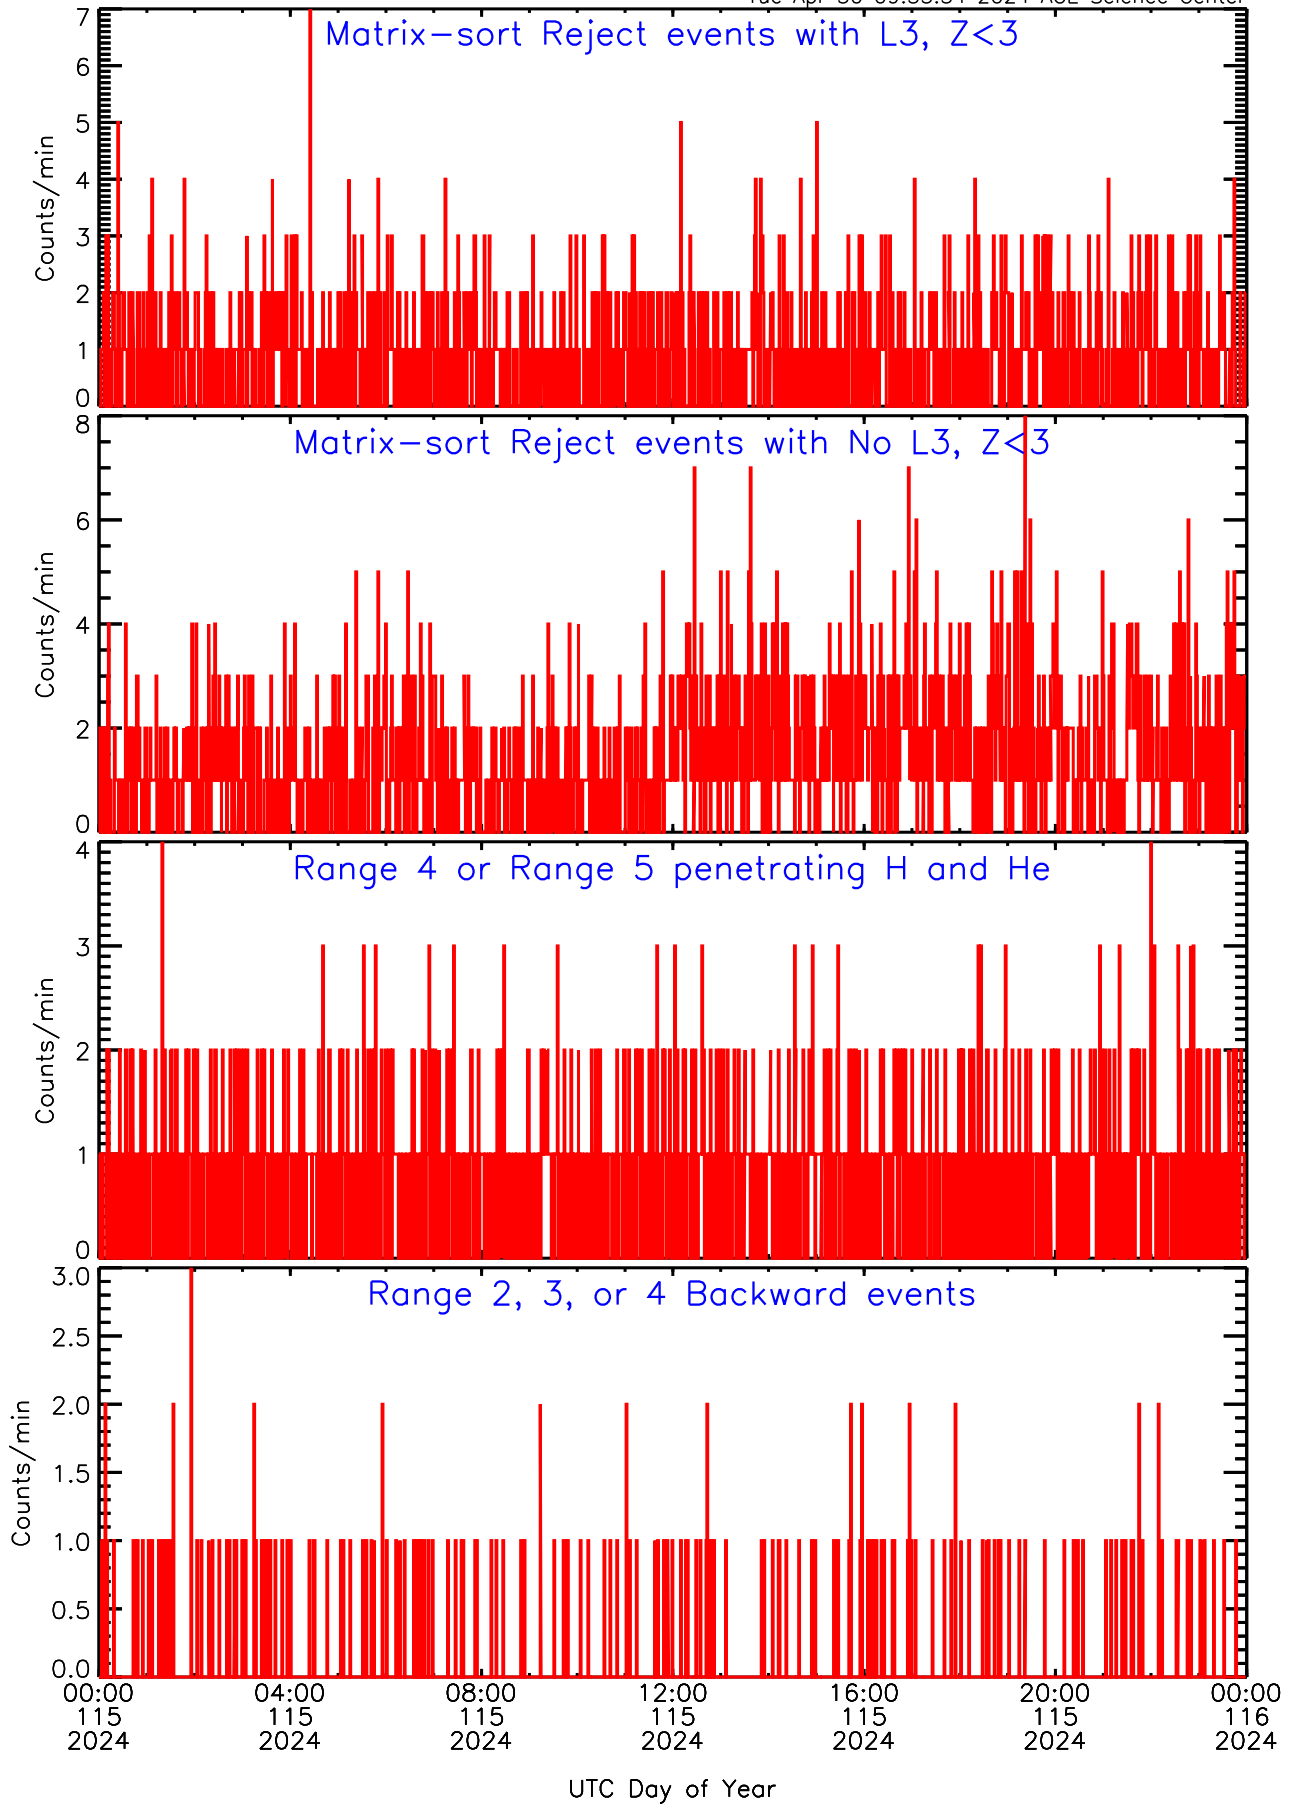

LET ahead Livetime/Trigger Data for 2024-115

Tue Apr 30 09:56:18 2024 ACE Science Center

LET ahead EVPRATES Data for 2024-115

Tue Apr 30 09:55:35 2024 ACE Science Center

LET ahead EVPRATES Data for 2024-115

LET ahead BUFRATES Data for 2024-115

Tue Apr 30 09:55:54 2024 ACE Science Center

LET ahead BUFRATES Data for 2024-115

Tue Apr 30 09:55:54 2024 ACE Science Center

LET ahead BUFRATES Data for 2024-115

Tue Apr 30 09:55:54 2024 ACE Science Center

LET ahead BUFRATES Data for 2024-115

Tue Apr 30 09:55:54 2024 ACE Science Center

LET ahead BUFRATES Data for 2024-115

Tue Apr 30 09:55:54 2024 ACE Science Center