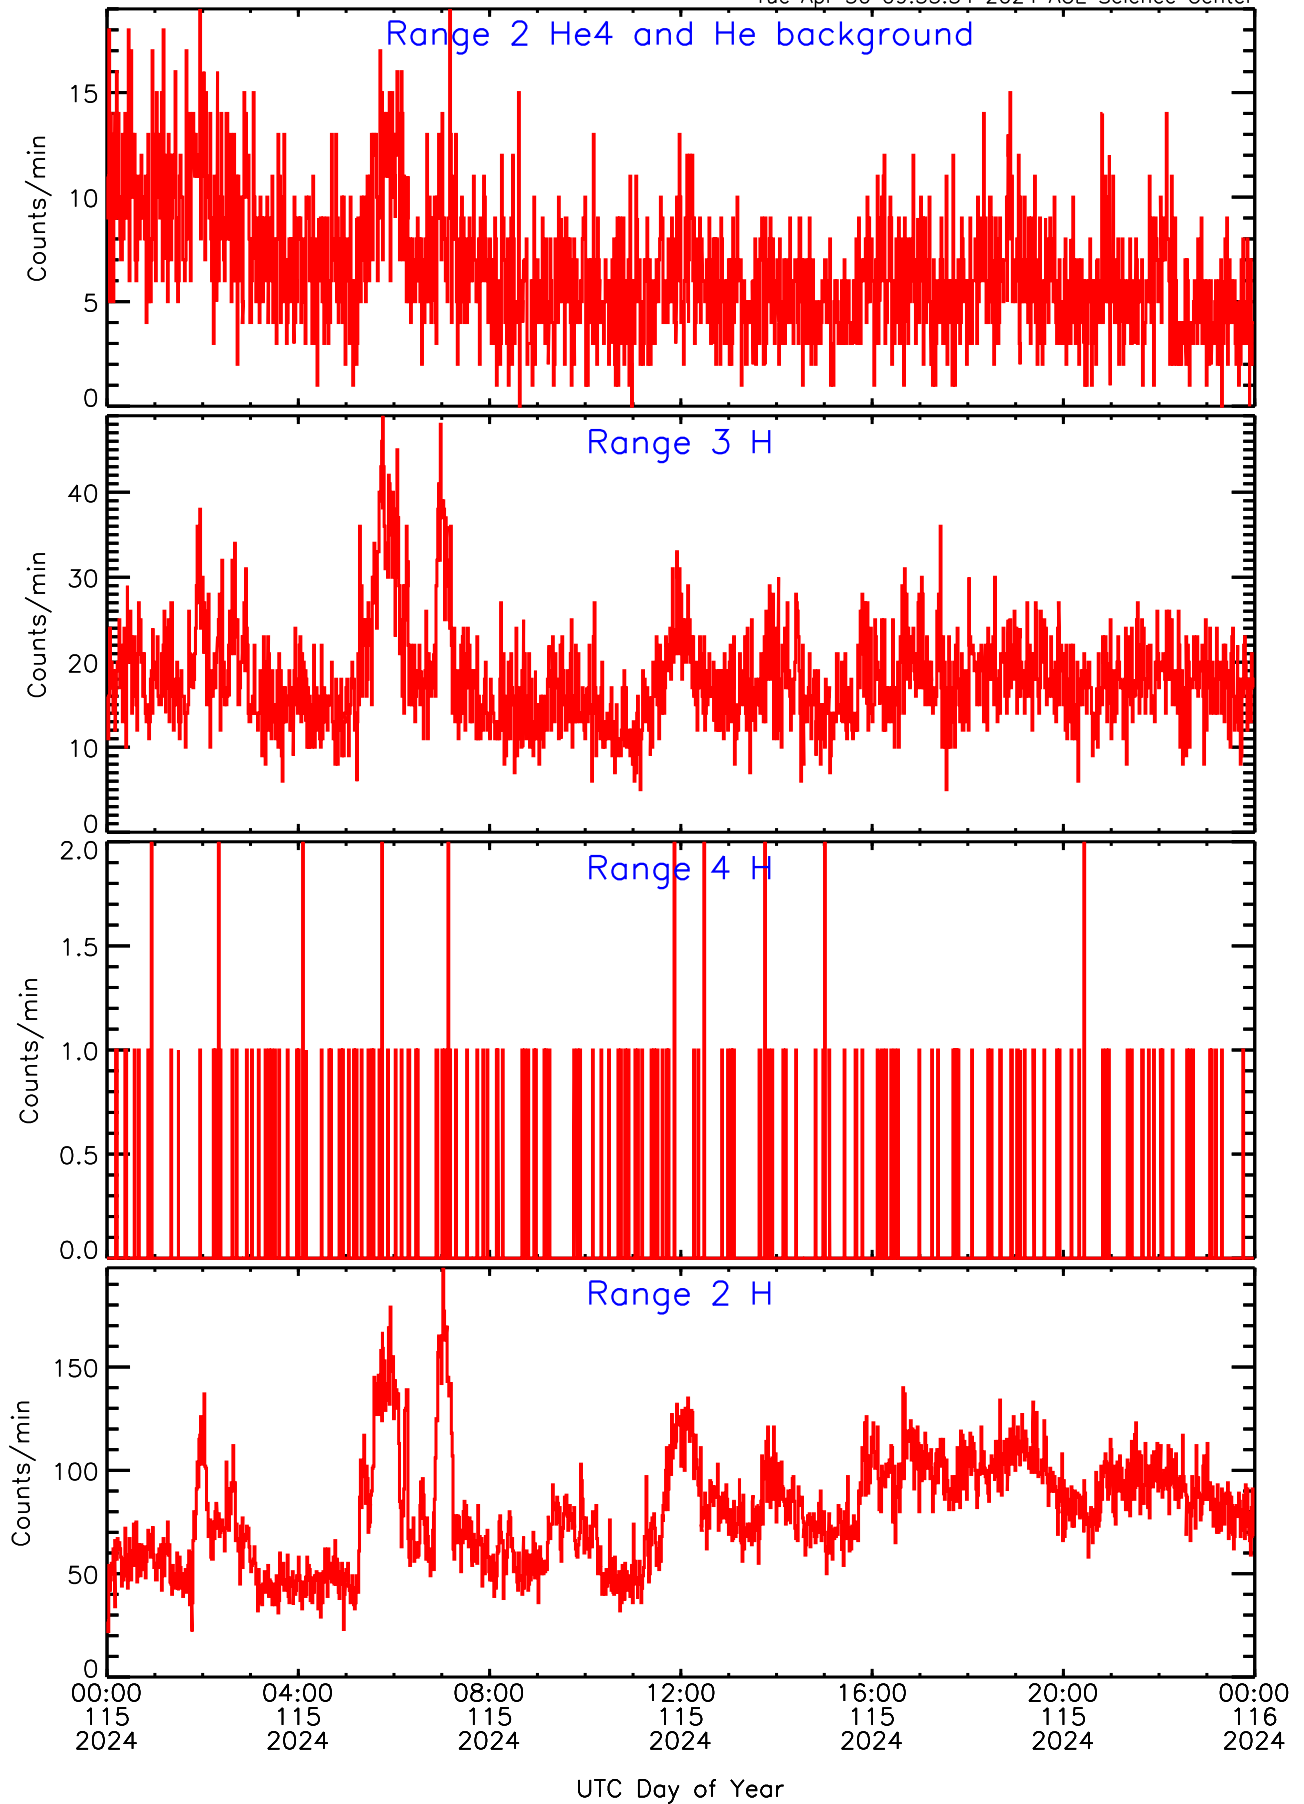

LET ahead BUFRATES Data for 2024-115

Tue Apr 30 09:55:54 2024 ACE Science Center

LET ahead BUFRATES Data for 2024-115

Tue Apr 30 09:55:54 2024 ACE Science Center

LET ahead BUFRATES Data for 2024-115

Tue Apr 30 09:55:54 2024 ACE Science Center