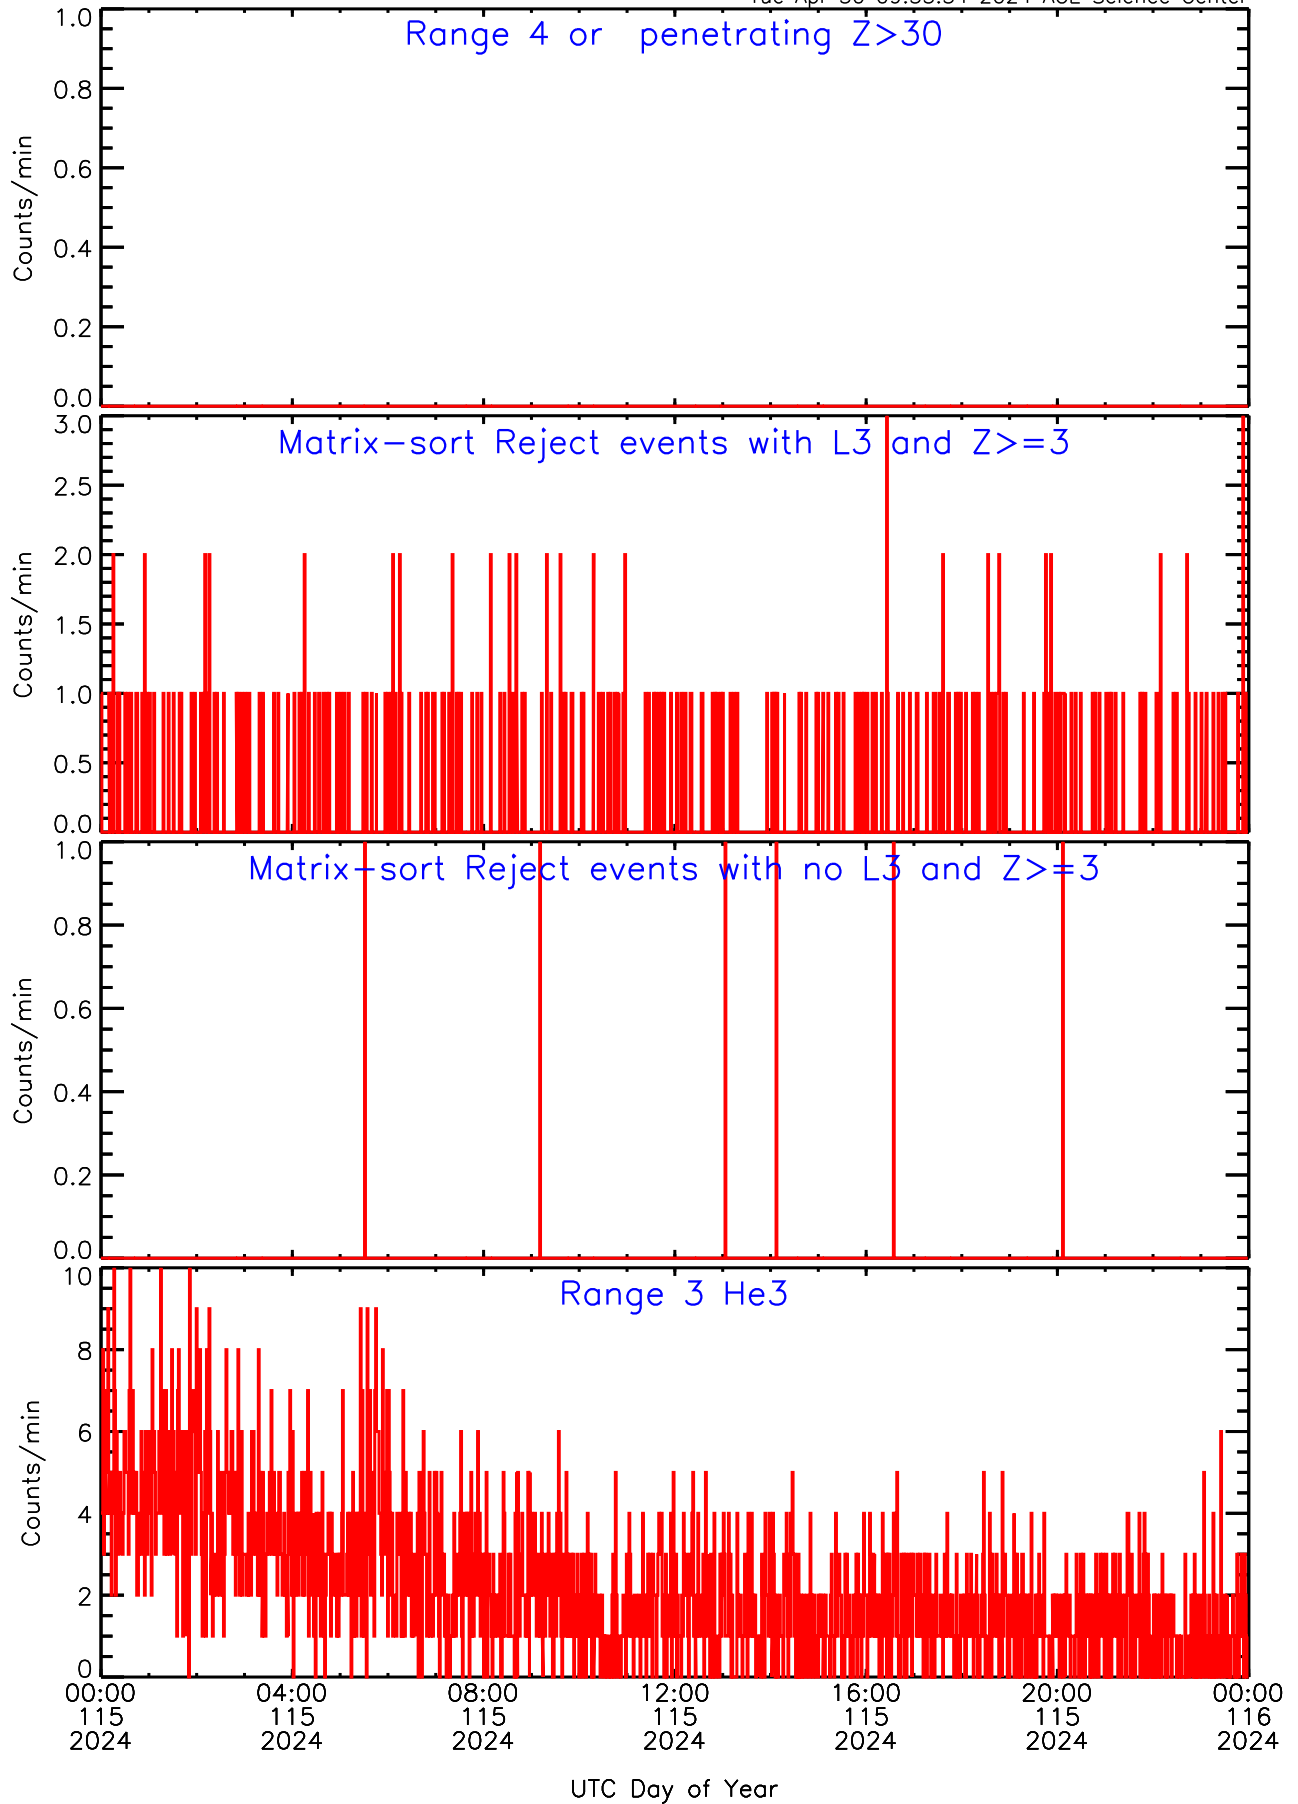

Tue Apr 30 09:55:35 2024 ACE Science Center

LET ahead EVPRATES Data for 2024-115

Tue Apr 30 09:55:36 2024 ACE Science Center

LET ahead EVPRATES Data for 2024-115

Tue Apr 30 09:55:36 2024 ACE Science Center

LET ahead BUFRATES Data for 2024-115

Tue Apr 30 09:55:54 2024 ACE Science Center

LET ahead BUFRATES Data for 2024-115

Tue Apr 30 09:55:54 2024 ACE Science Center

LET ahead BUFRATES Data for 2024-115

Tue Apr 30 09:55:54 2024 ACE Science Center

LET ahead BUFRATES Data for 2024-115

Tue Apr 30 09:55:54 2024 ACE Science Center

LET ahead BUFRATES Data for 2024-115

Tue Apr 30 09:55:54 2024 ACE Science Center