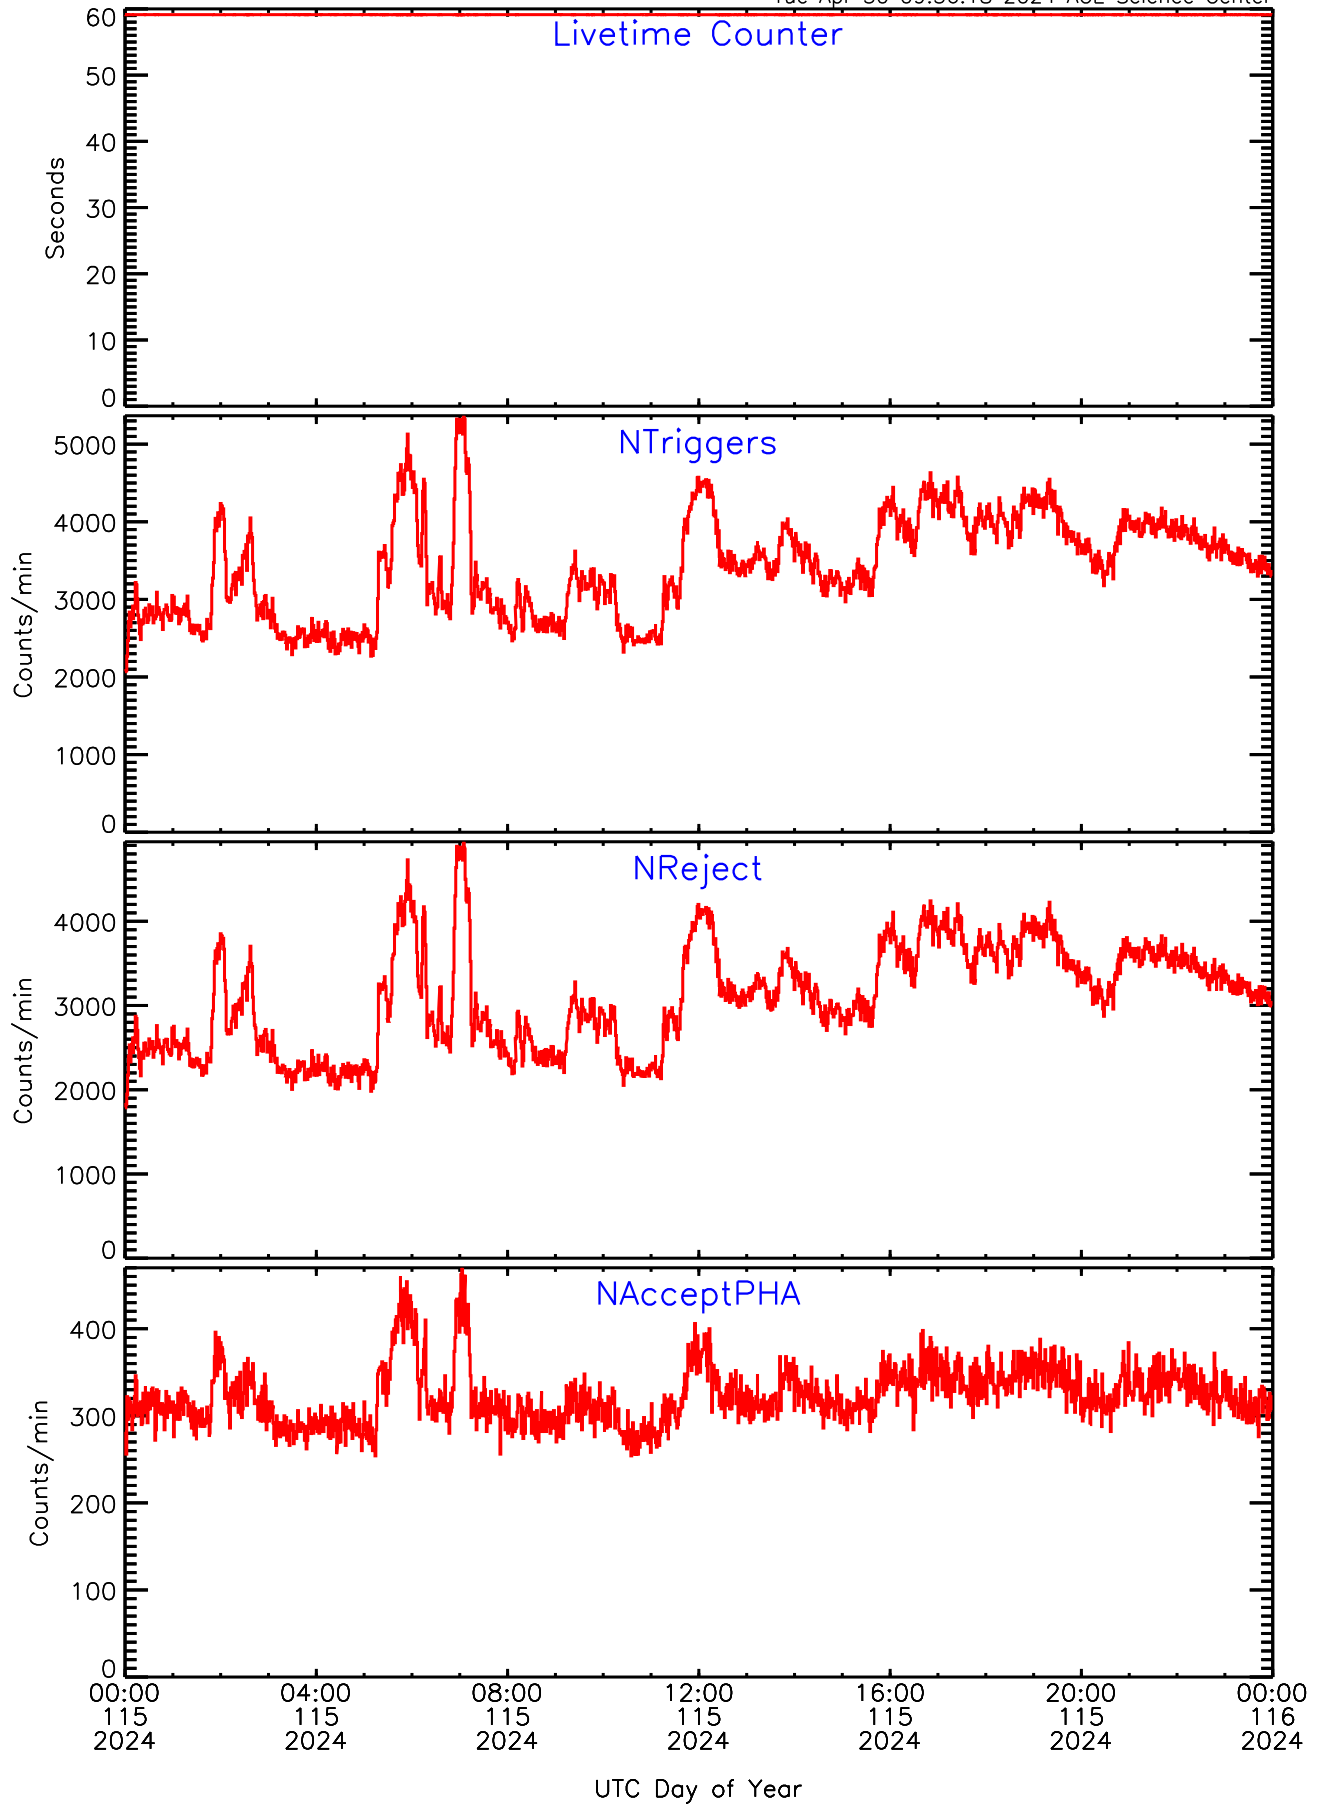

LET ahead Livetime/Trigger Data for 2024-115

Tue Apr 30 09:56:18 2024 ACE Science Center

LET ahead EVPRATES Data for 2024-115

Tue Apr 30 09:55:35 2024 ACE Science Center

LET ahead EVPRATES Data for 2024-115

Tue Apr 30 09:55:35 2024 ACE Science Center

LET ahead EVPRATES Data for 2024-115

Tue Apr 30 09:55:36 2024 ACE Science Center

LET ahead EVPRATES Data for 2024-115

Tue Apr 30 09:55:36 2024 ACE Science Center

LET ahead BUFRATES Data for 2024-115

Tue Apr 30 09:55:54 2024 ACE Science Center

LET ahead BUFRATES Data for 2024-115

Tue Apr 30 09:55:54 2024 ACE Science Center

LET ahead BUFRATES Data for 2024-115

Tue Apr 30 09:55:54 2024 ACE Science Center