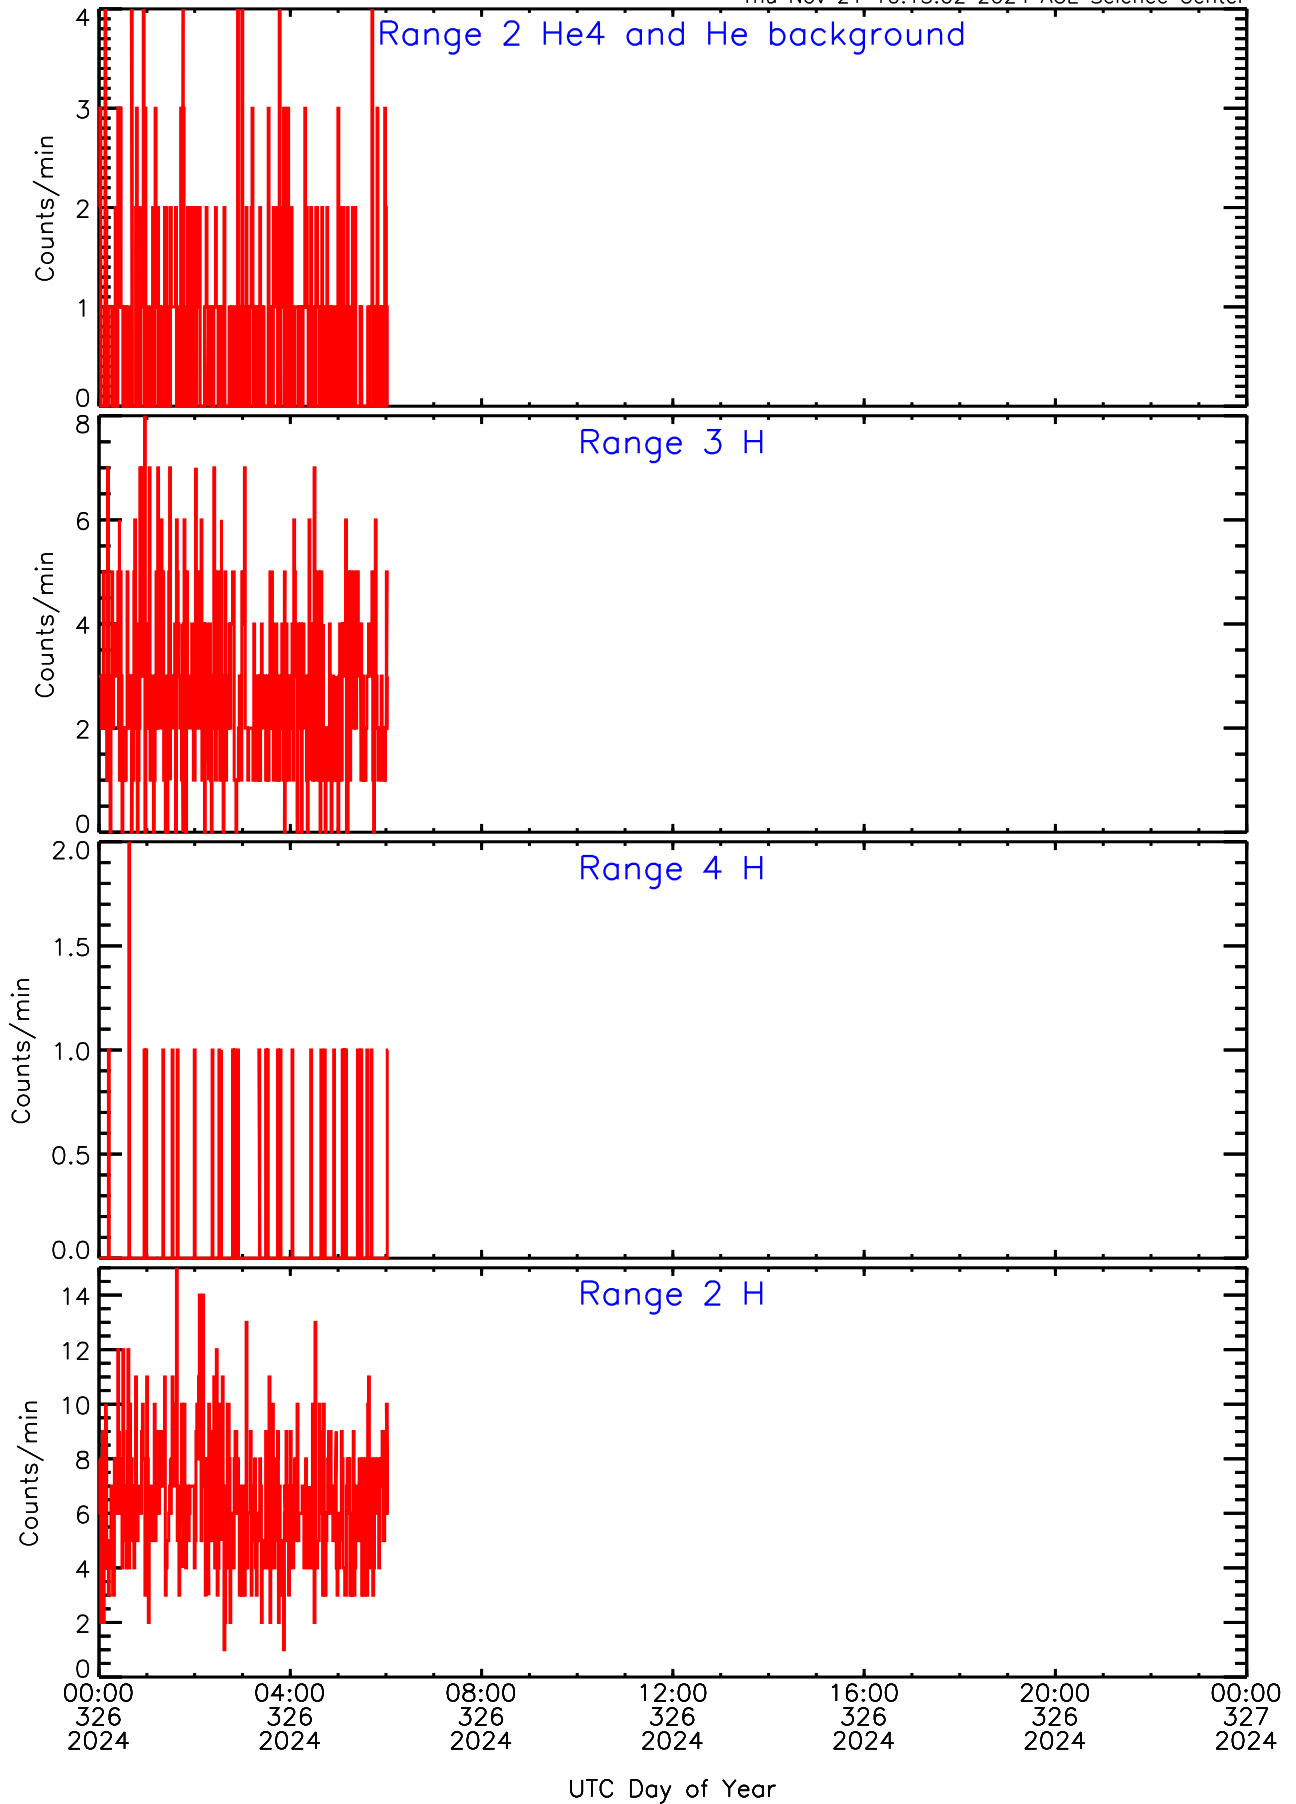

LET ahead BUFRATES Data for 2024-326

Thu Nov 21 10:13:02 2024 ACE Science Center

LET ahead BUFRATES Data for 2024-326

Thu Nov 21 10:13:02 2024 ACE Science Center

LET ahead BUFRATES Data for 2024-326

Thu Nov 21 10:13:02 2024 ACE Science Center