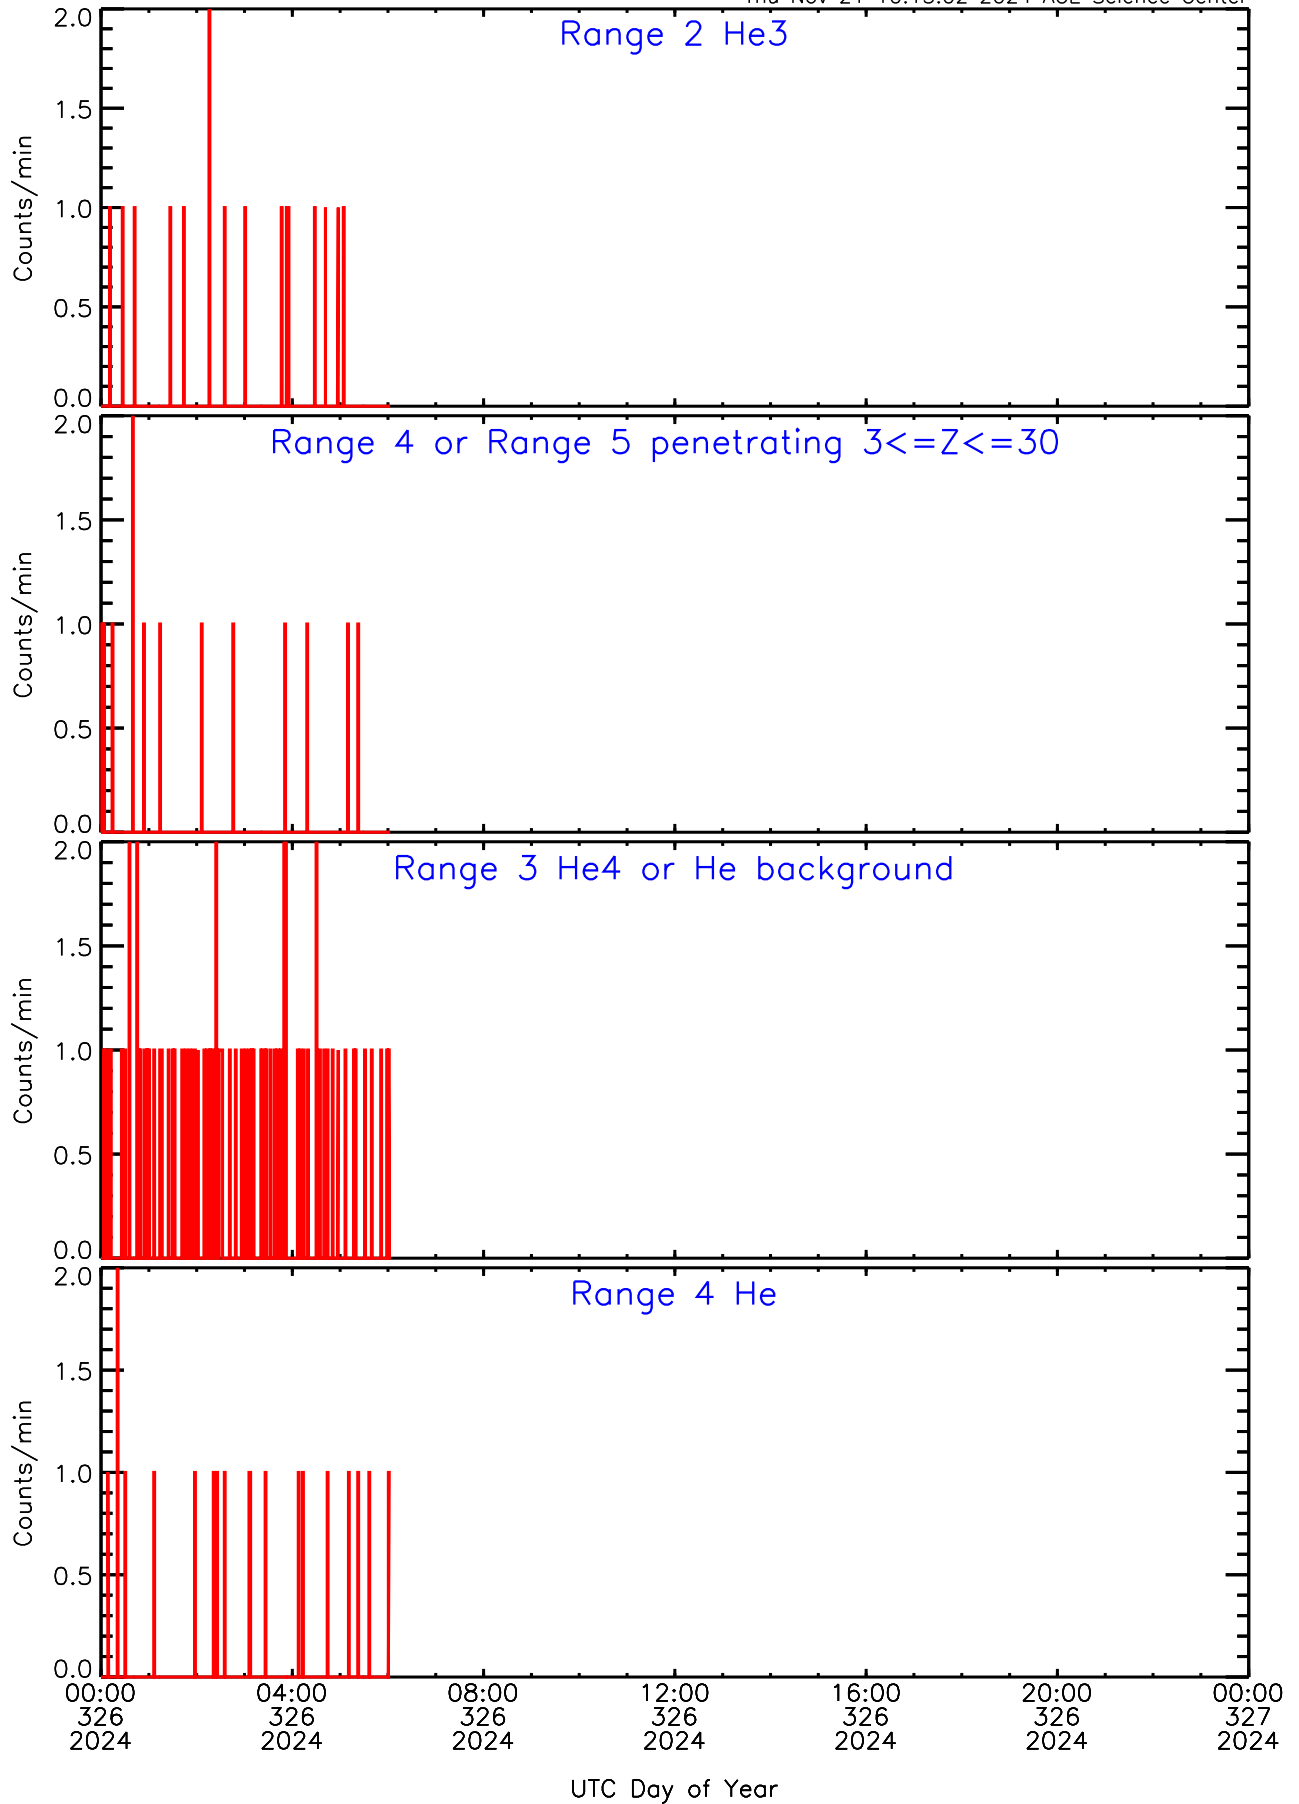

LET ahead BUFRATES Data for 2024-326

Thu Nov 21 10:13:02 2024 ACE Science Center

LET ahead BUFRATES Data for 2024-326

Thu Nov 21 10:13:02 2024 ACE Science Center

LET ahead BUFRATES Data for 2024-326

Thu Nov 21 10:13:02 2024 ACE Science Center