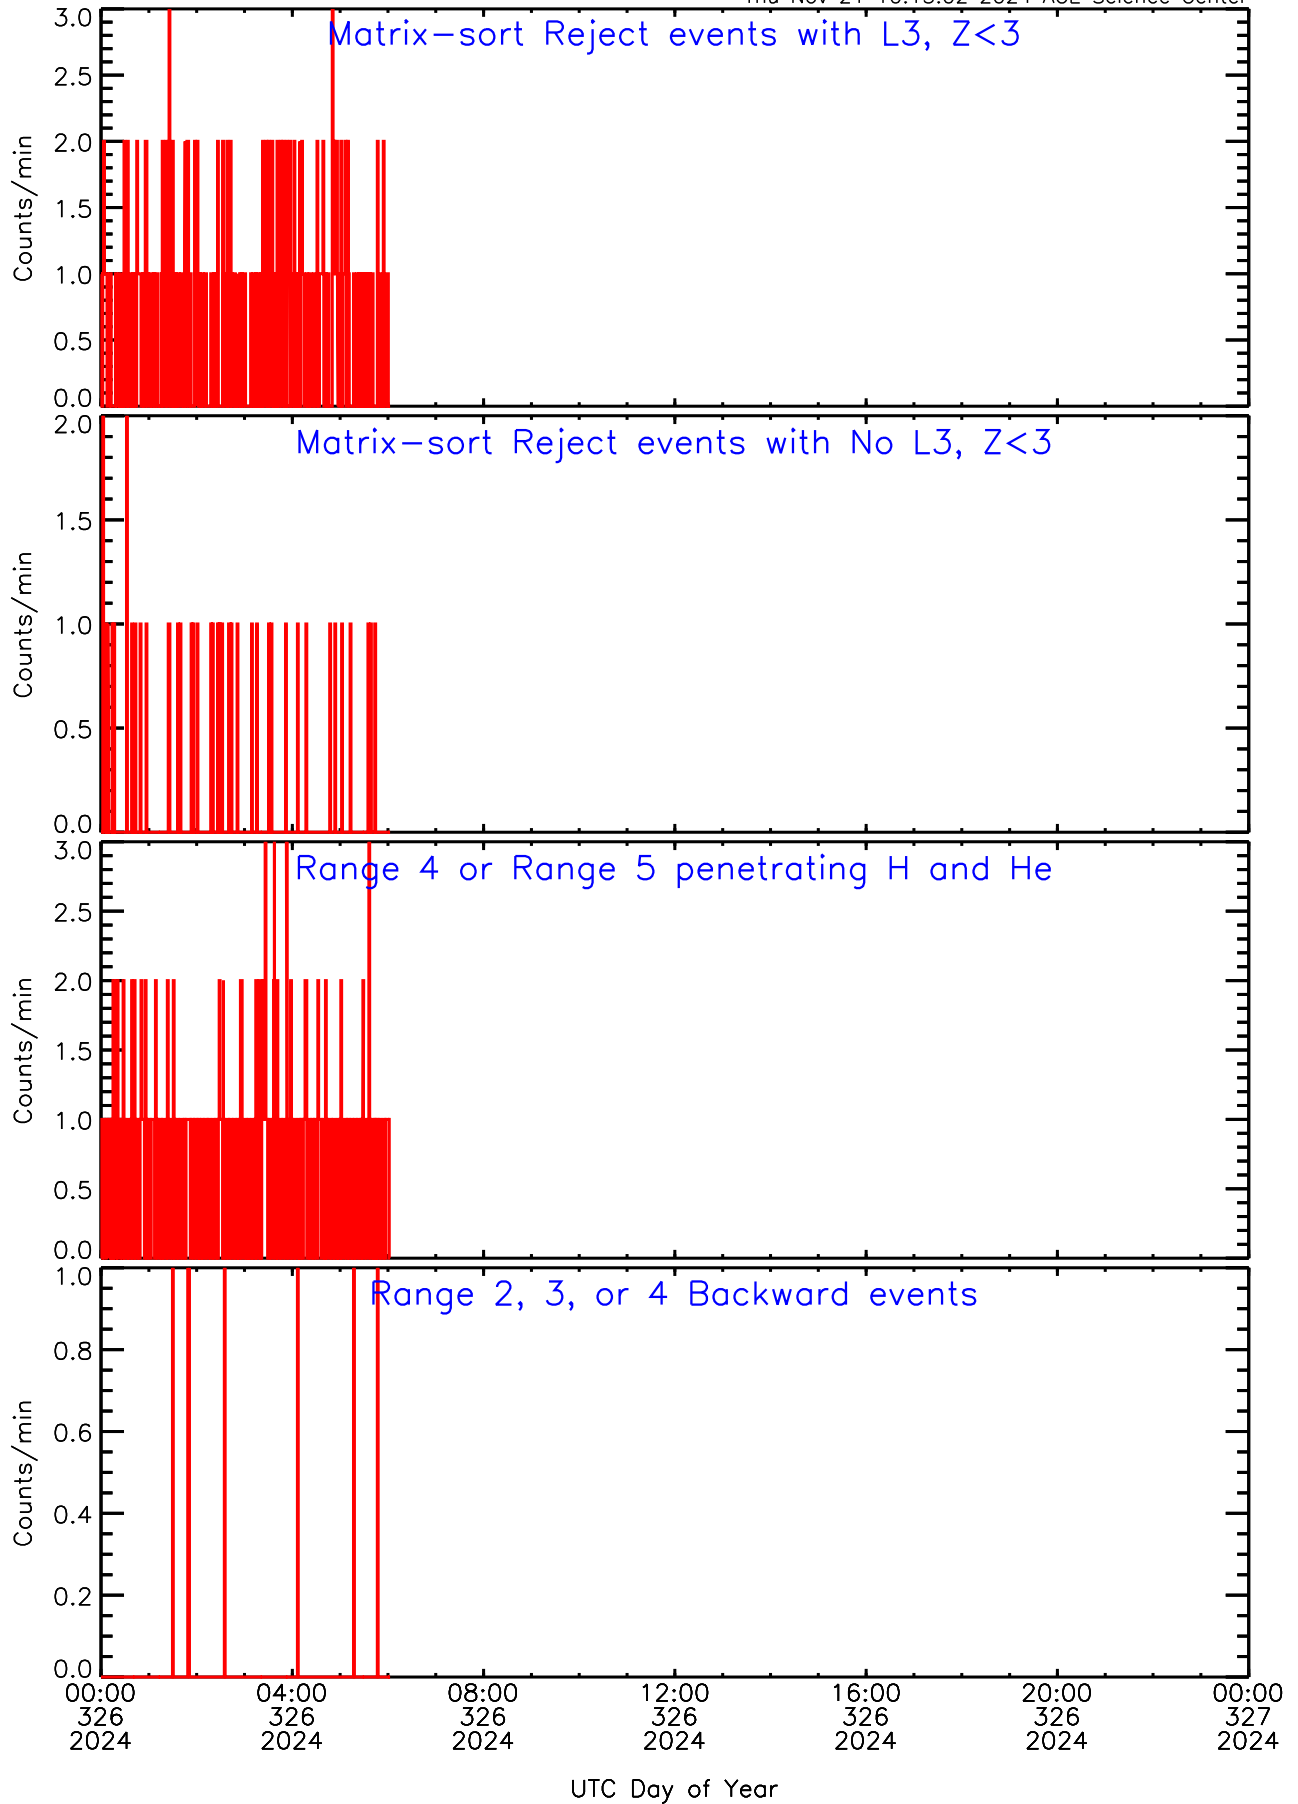

LET ahead BUFRATES Data for 2024-326

Thu Nov 21 10:13:02 2024 ACE Science Center

LET ahead BUFRATES Data for 2024-326

Thu Nov 21 10:13:02 2024 ACE Science Center

LET ahead BUFRATES Data for 2024-326

Thu Nov 21 10:13:02 2024 ACE Science Center

LET ahead BUFRATES Data for 2024-326

Thu Nov 21 10:13:02 2024 ACE Science Center

LET ahead BUFRATES Data for 2024-326

Thu Nov 21 10:13:02 2024 ACE Science Center