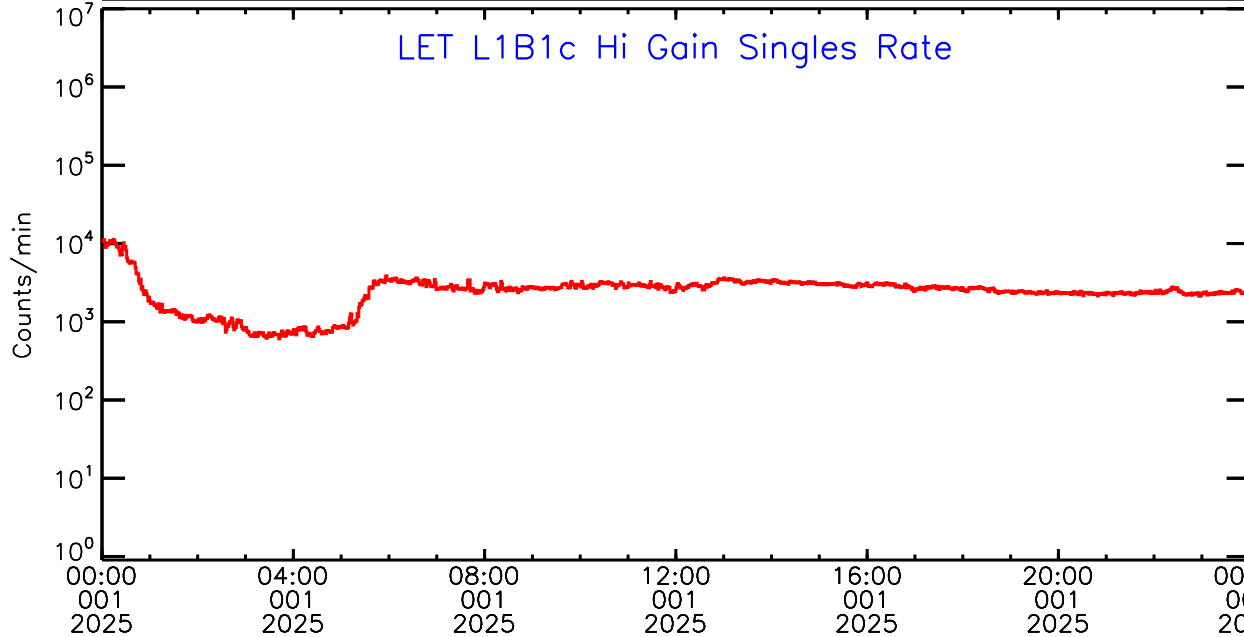

LET ahead Hi-Gain SINGLES RATES Data for 2025-001

Tue Jan 7 09:56:36 2025 ACE Science Center

UTC Day of Year