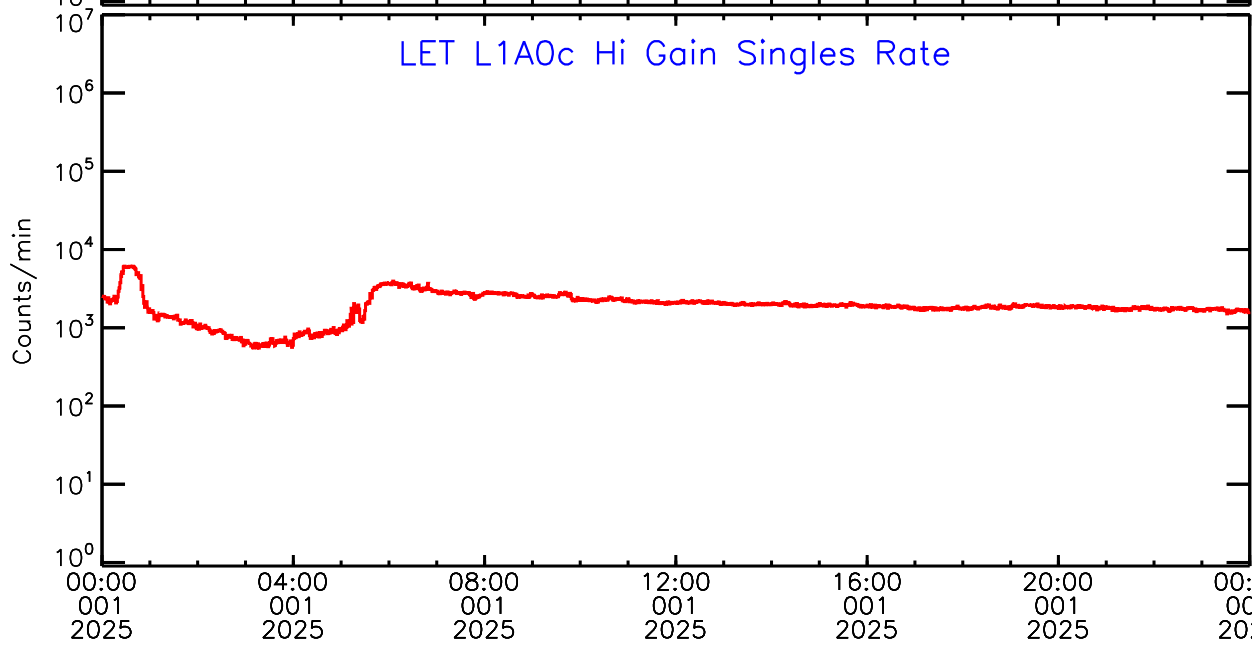

LET ahead Hi-Gain SINGLES RATES Data for 2025-001

Tue Jan 7 09:56:36 2025 ACE Science Center

UTC Day of Year

LET ahead Hi-Gain SINGLES RATES Data for 2025-001

Tue Jan 7 09:56:36 2025 ACE Science Center

UTC Day of Year