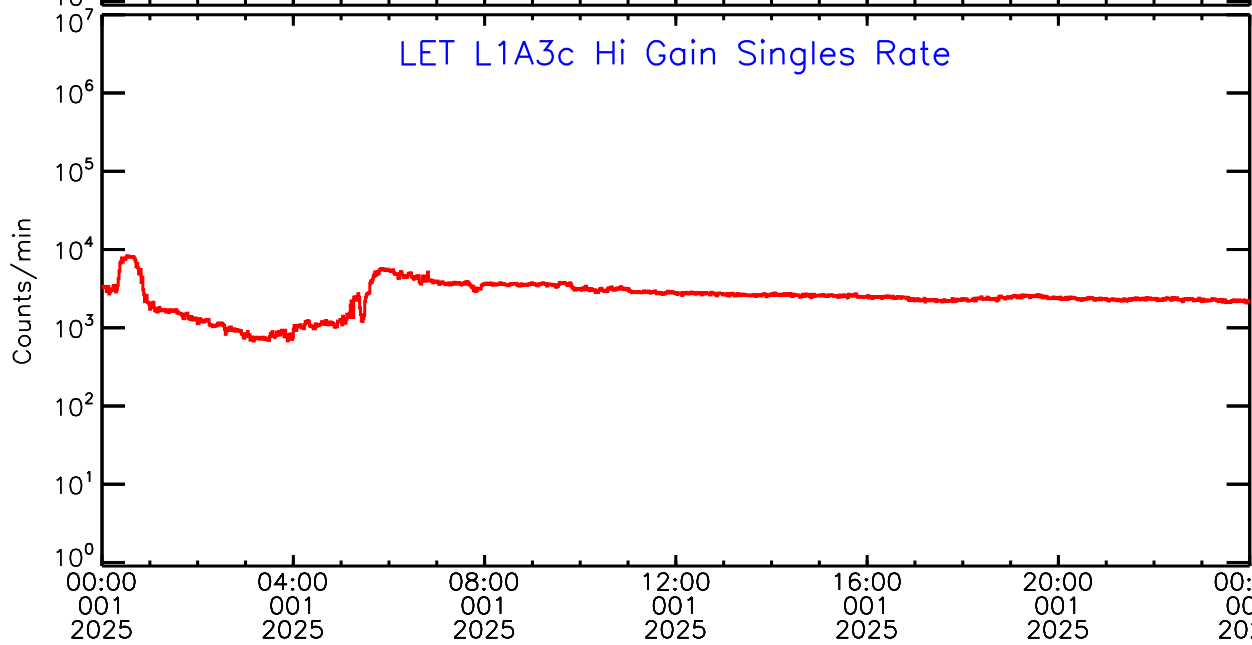

LET ahead Hi-Gain SINGLES RATES Data for 2025-001

Tue Jan 7 09:56:36 2025 ACE Science Center

UTC Day of Year

LET ahead Hi-Gain SINGLES RATES Data for 2025-001

Tue Jan 7 09:56:36 2025 ACE Science Center

UTC Day of Year