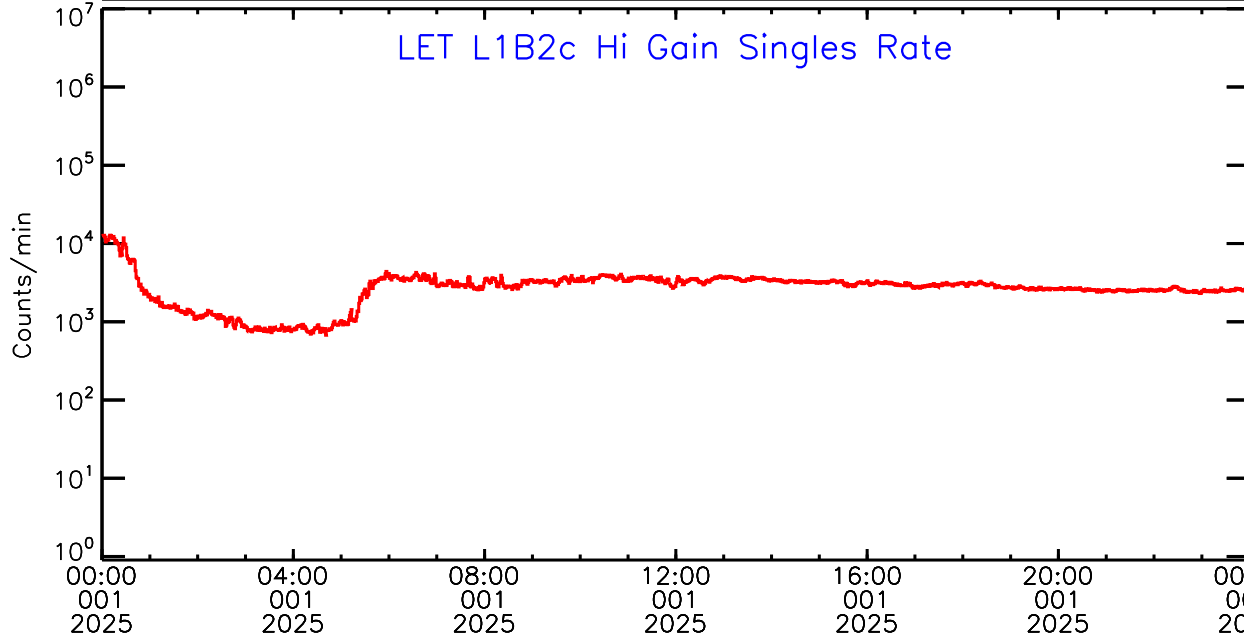

LET ahead Hi-Gain SINGLES RATES Data for 2025-001

Tue Jan 7 09:56:36 2025 ACE Science Center

UTC Day of Year

LET ahead Hi-Gain SINGLES RATES Data for 2025-001

Tue Jan 7 09:56:36 2025 ACE Science Center

UTC Day of Year