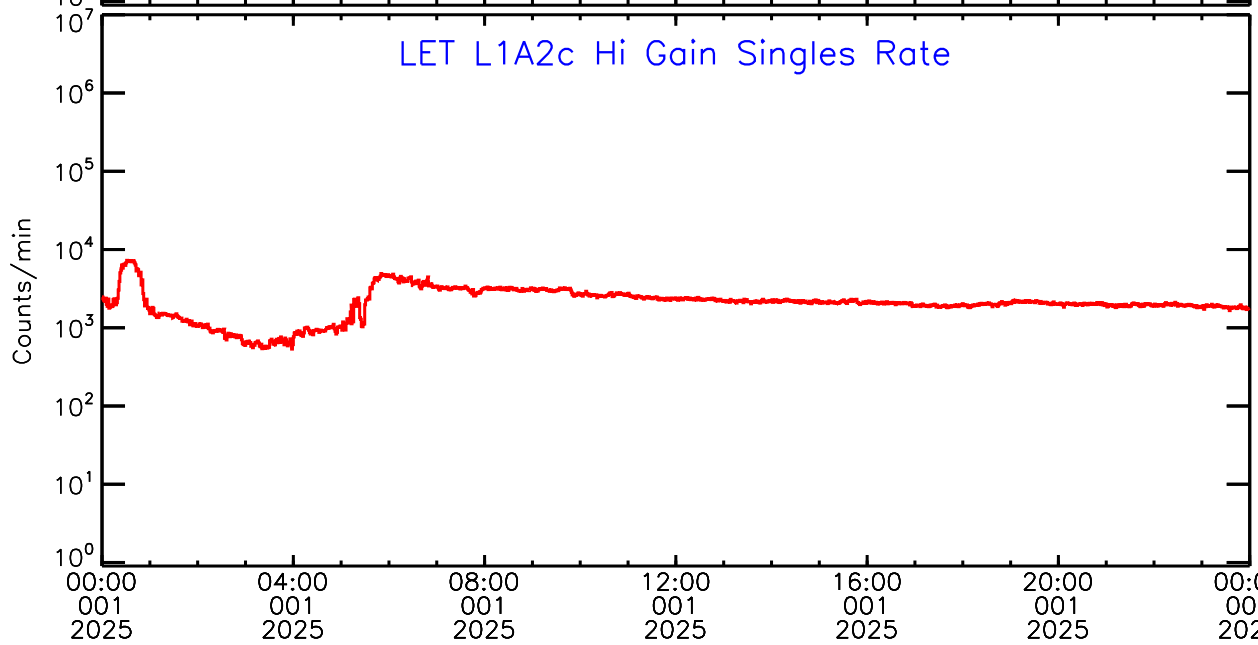

LET ahead Hi-Gain SINGLES RATES Data for 2025-001

Tue Jan 7 09:56:36 2025 ACE Science Center

UTC Day of Year