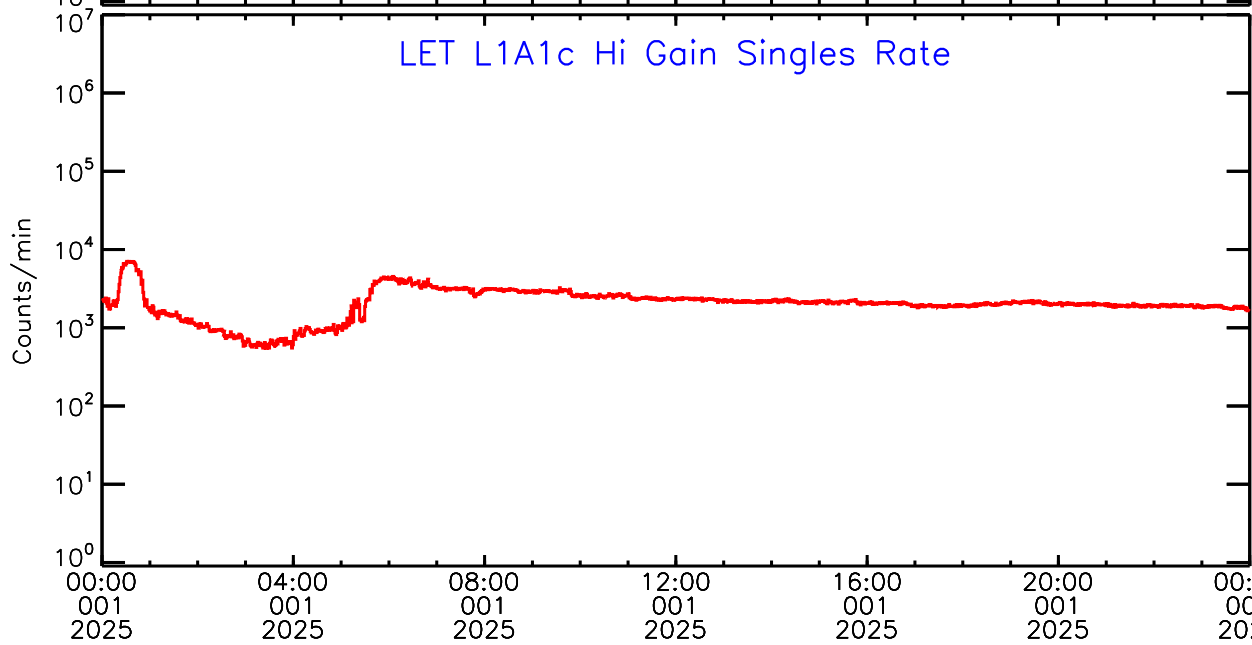

LET ahead Hi-Gain SINGLES RATES Data for 2025-001

Tue Jan 7 09:56:36 2025 ACE Science Center

UTC Day of Year

LET ahead Hi-Gain SINGLES RATES Data for 2025-001

Tue Jan 7 09:56:36 2025 ACE Science Center

UTC Day of Year