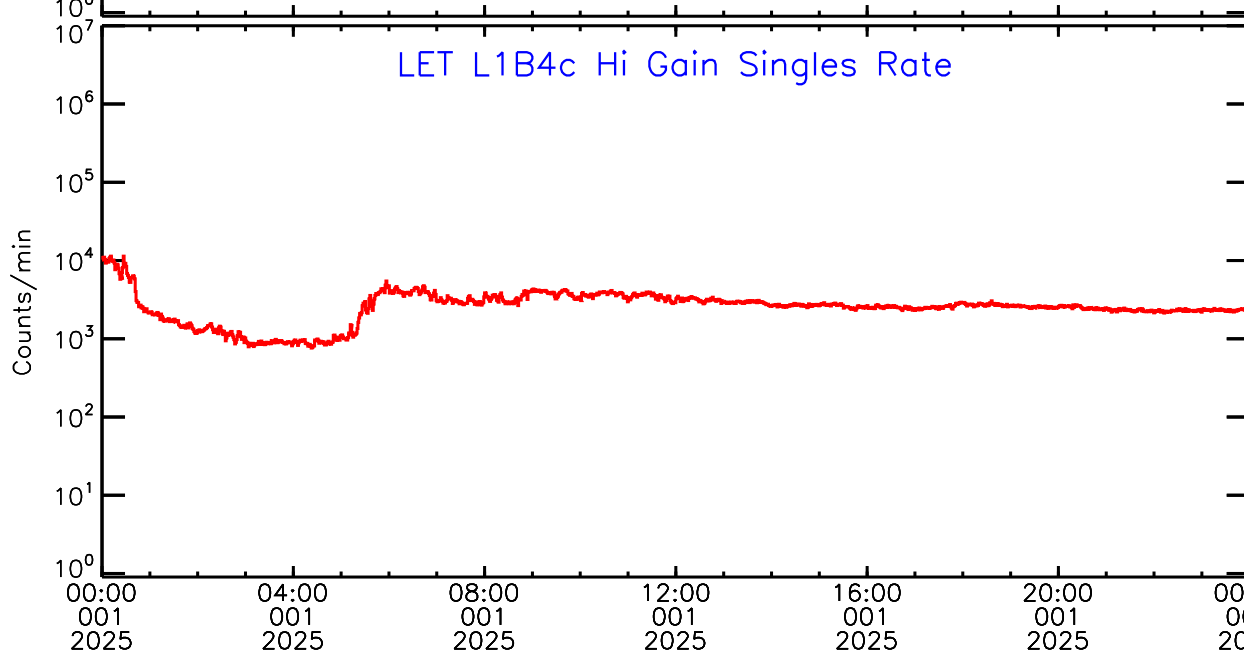

LET ahead Hi-Gain SINGLES RATES Data for 2025-001

Tue Jan 7 09:56:36 2025 ACE Science Center

UTC Day of Year