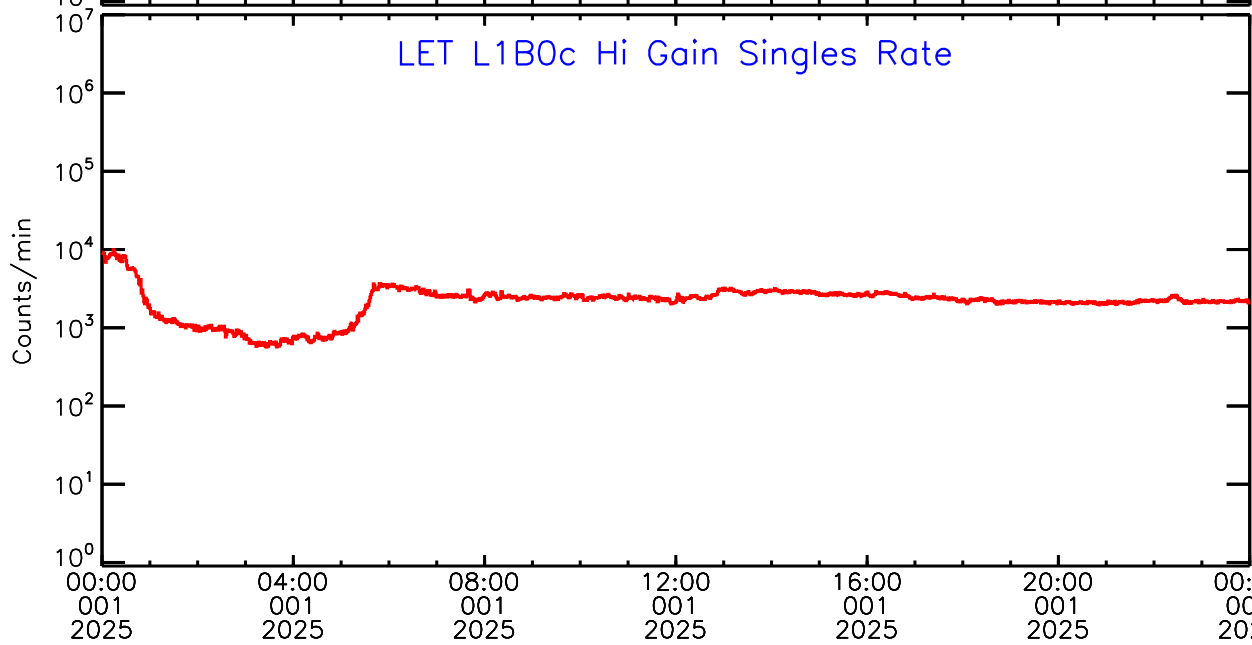

LET ahead Hi-Gain SINGLES RATES Data for 2025-001

Tue Jan 7 09:56:36 2025 ACE Science Center

UTC Day of Year

LET ahead Hi-Gain SINGLES RATES Data for 2025-001

Tue Jan 7 09:56:36 2025 ACE Science Center

UTC Day of Year