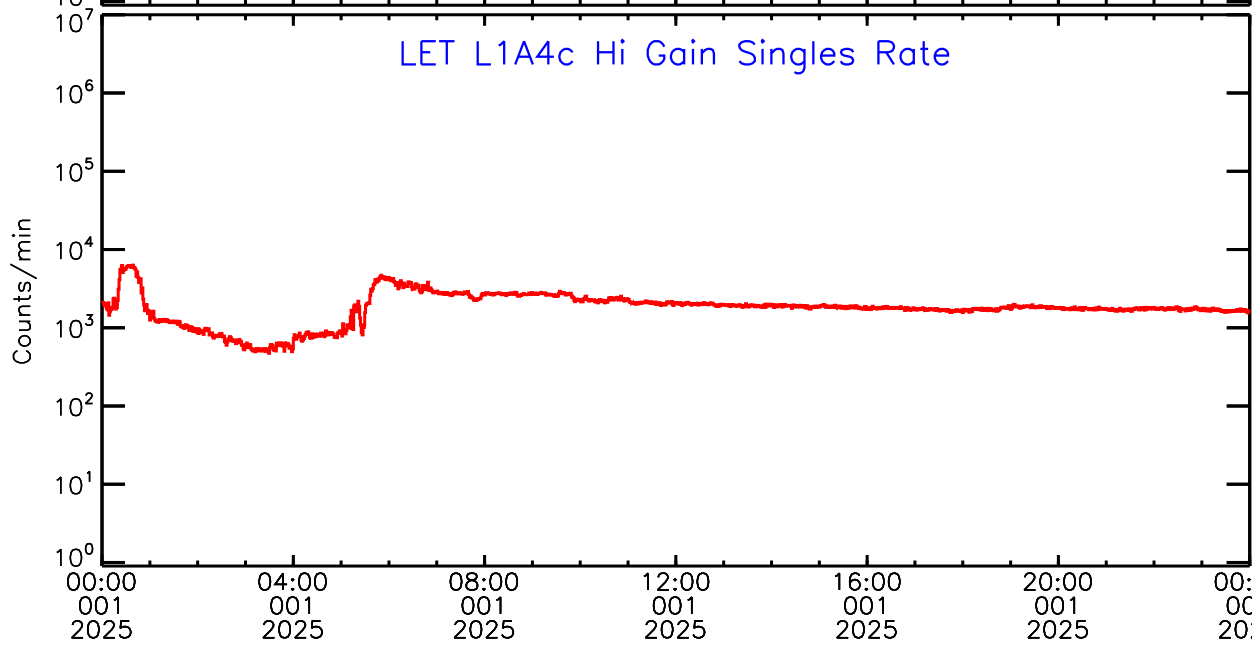

LET ahead Hi-Gain SINGLES RATES Data for 2025-001

Tue Jan 7 09:56:36 2025 ACE Science Center

UTC Day of Year