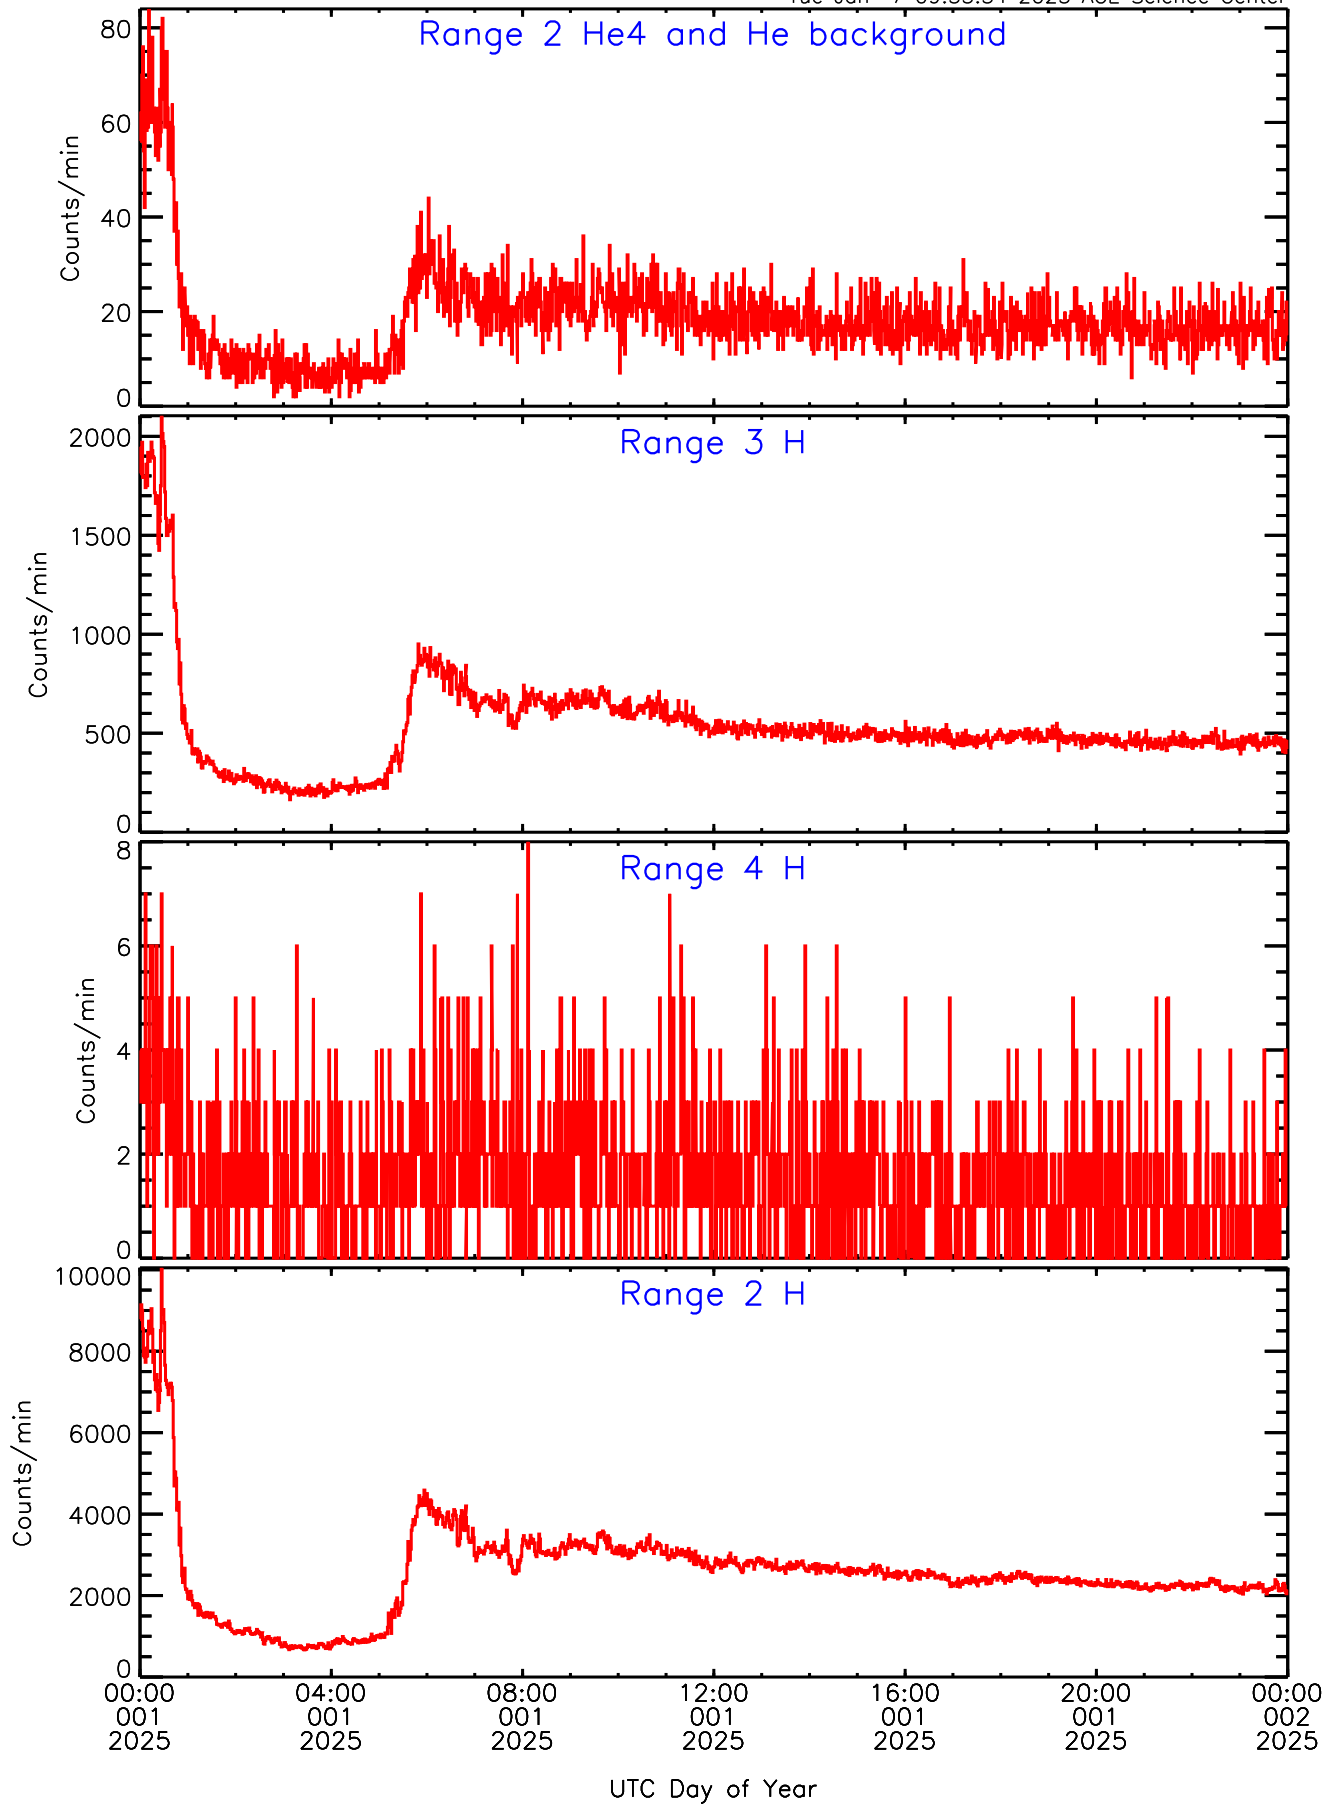

Tue Jan 7 09:55:54 2025 ACE Science Center

LET ahead BUFRATES Data for 2025-001

Tue Jan 7 09:55:54 2025 ACE Science Center

LET ahead BUFRATES Data for 2025-001

Tue Jan 7 09:55:54 2025 ACE Science Center

LET ahead BUFRATES Data for 2025-001