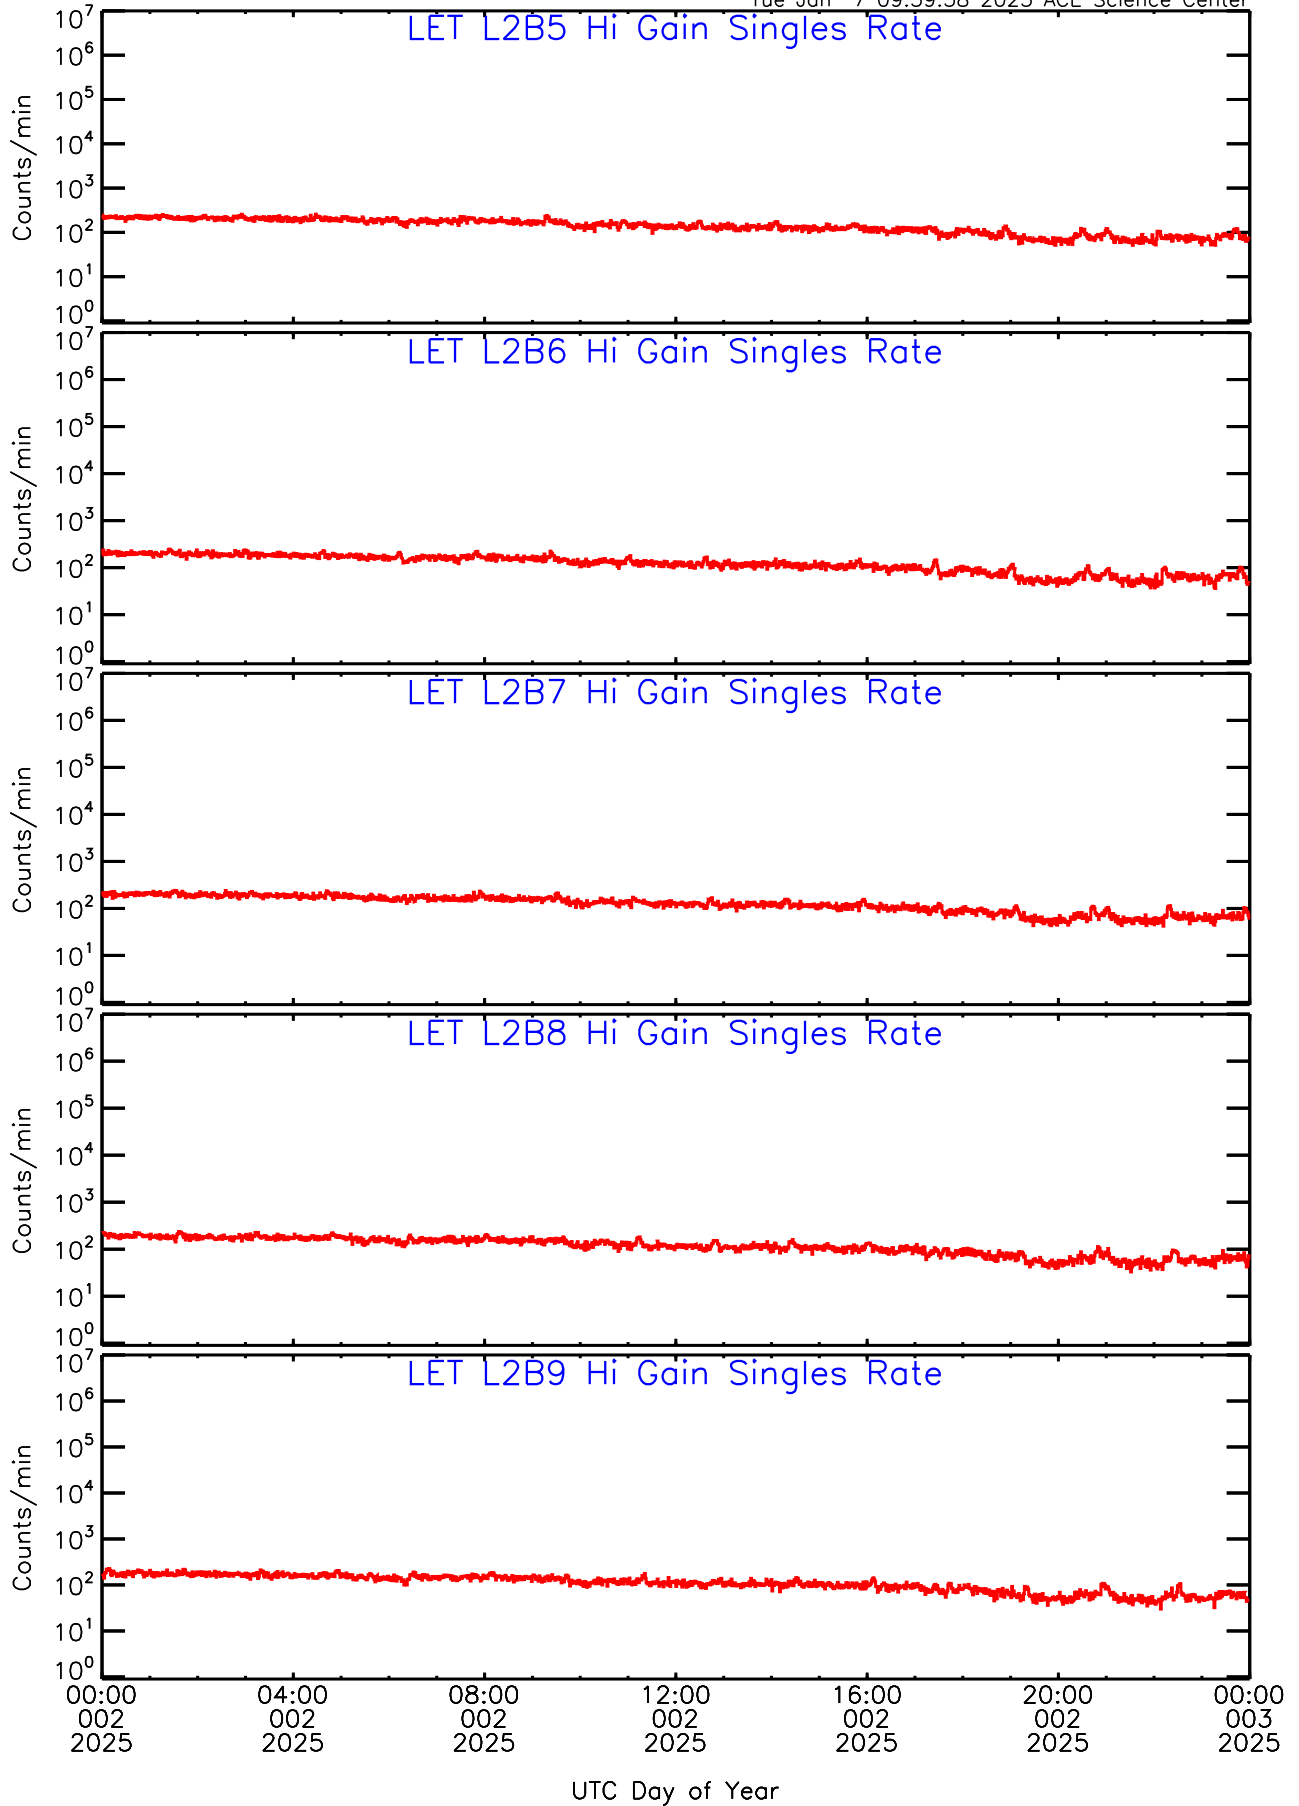

LET ahead Hi-Gain SINGLES RATES Data for 2025-002

Tue Jan 7 09:59:58 2025 ACE Science Center