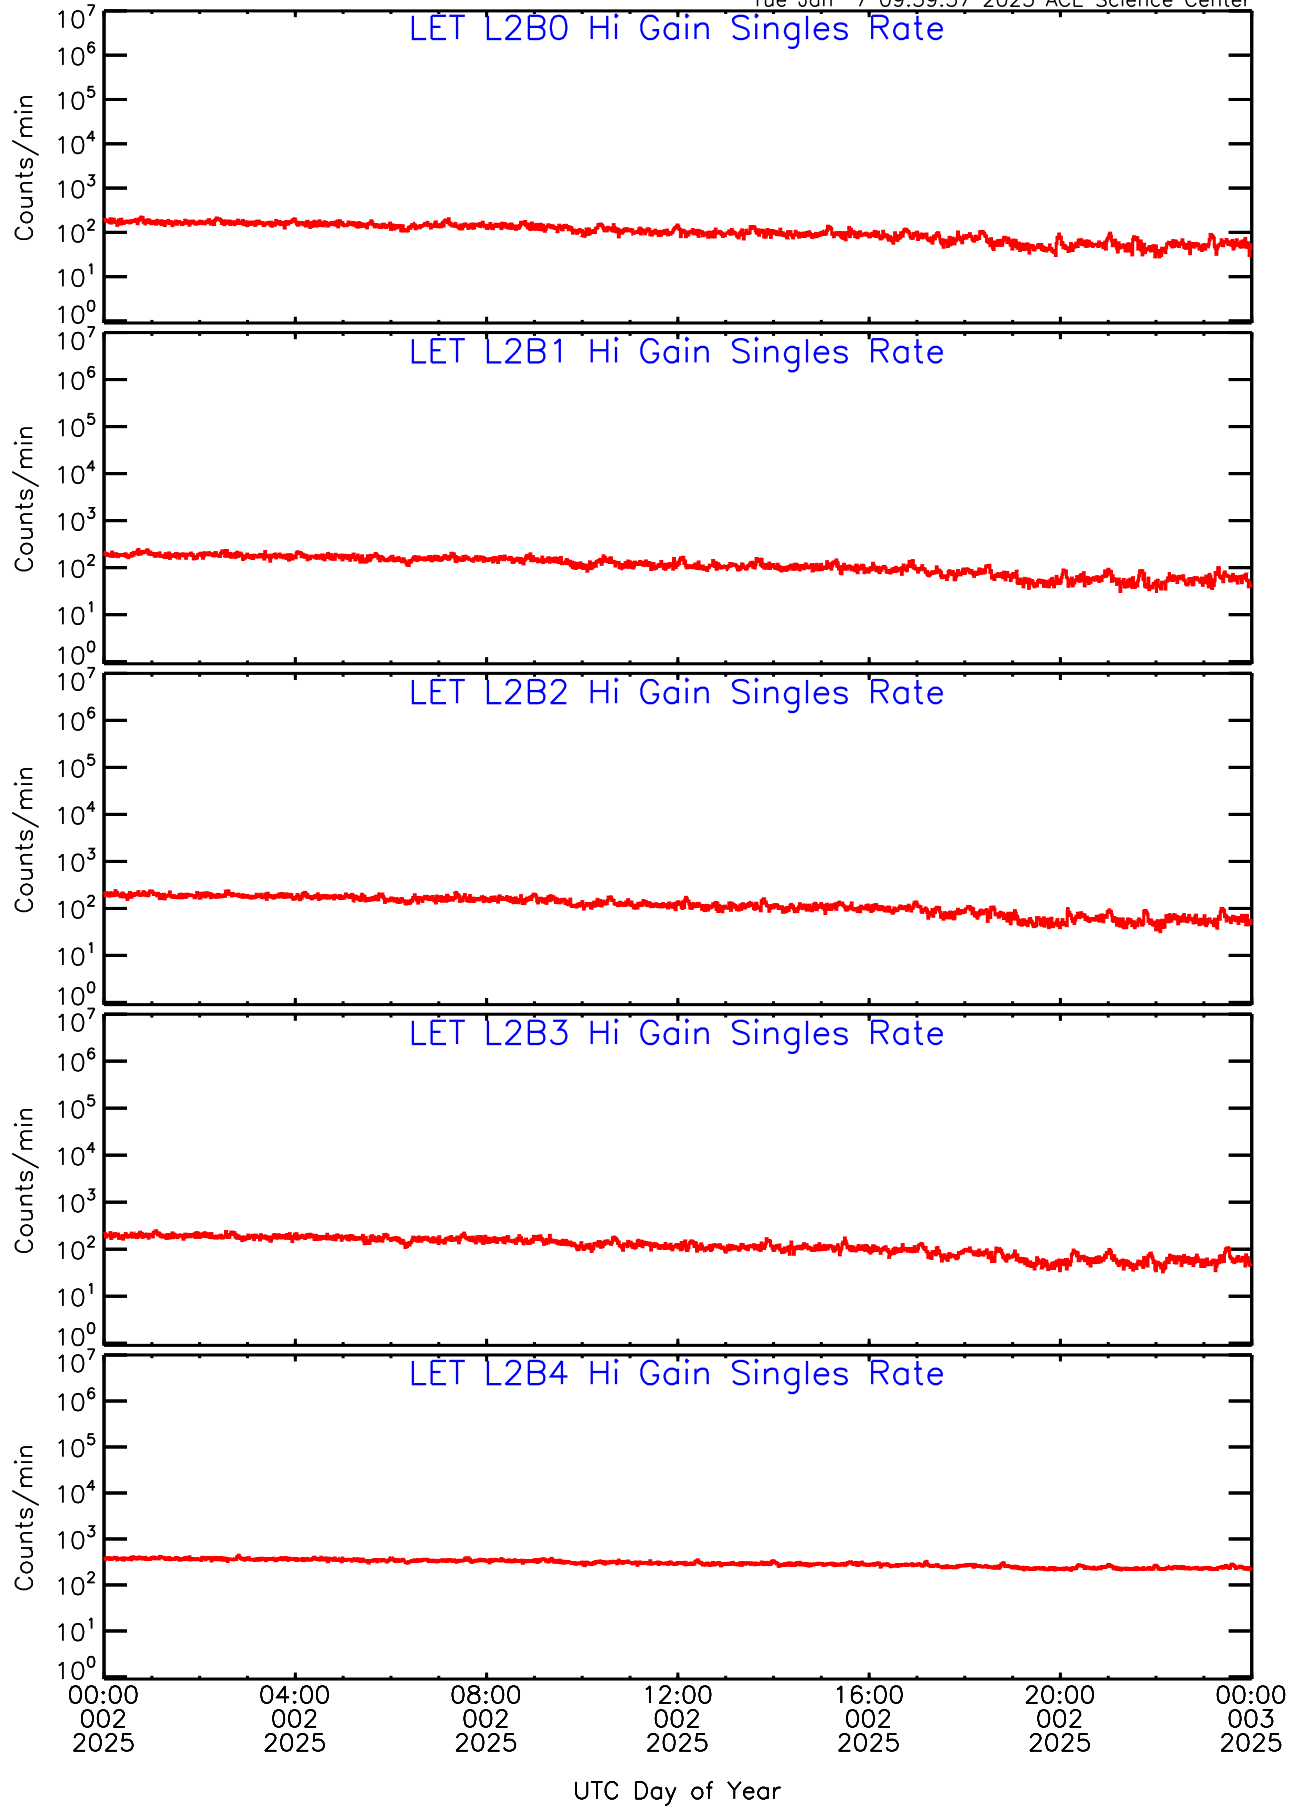

LET ahead Hi-Gain SINGLES RATES Data for 2025-002

Tue Jan 7 09:59:57 2025 ACE Science Center