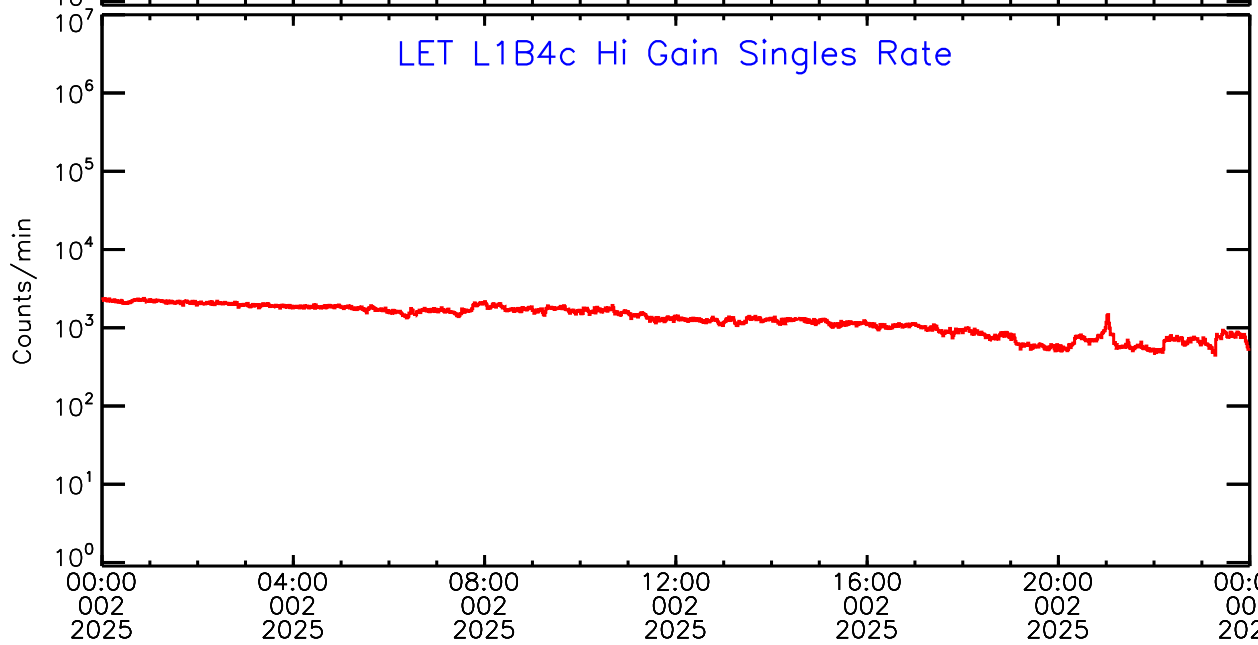

LET ahead Hi-Gain SINGLES RATES Data for 2025-002

Tue Jan 7 09:59:30 2025 ACE Science Center

UTC Day of Year