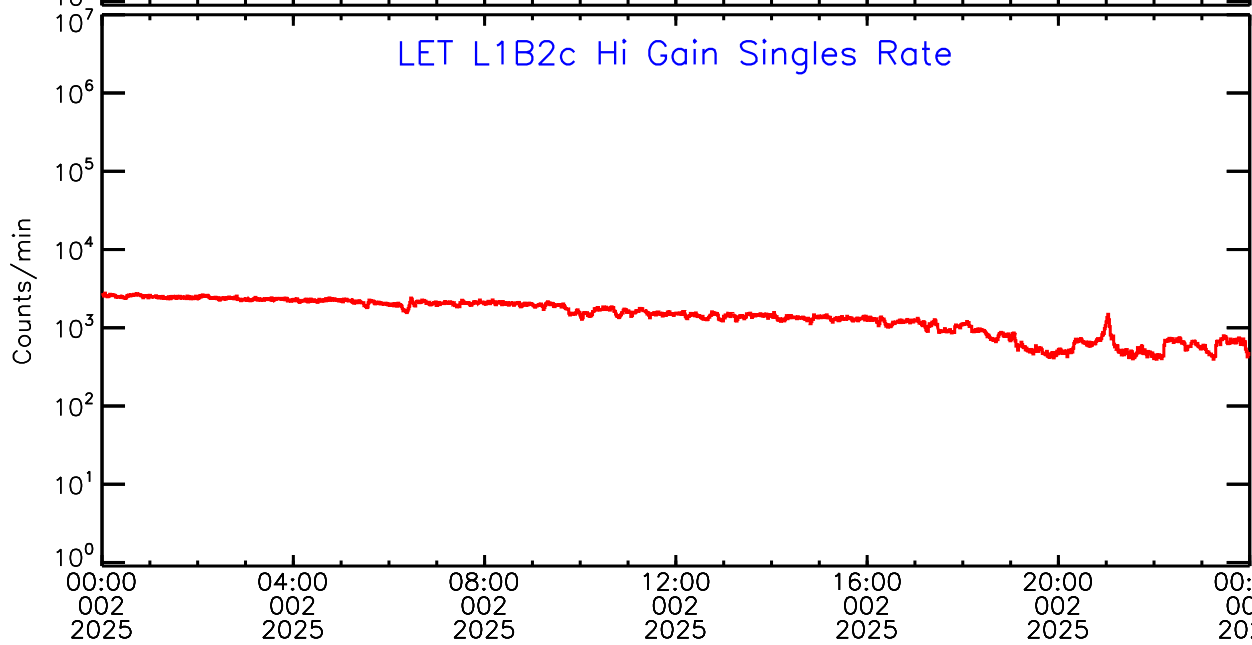

LET ahead Hi-Gain SINGLES RATES Data for 2025-002

Tue Jan 7 09:59:30 2025 ACE Science Center

UTC Day of Year

LET ahead Hi-Gain SINGLES RATES Data for 2025-002

Tue Jan 7 09:59:30 2025 ACE Science Center

00:00 002 2025 04:00 002 2025 08:00 002 2025 12:00 002 2025 16:00 002 2025 20:00 002 2025 00:00 003 2025