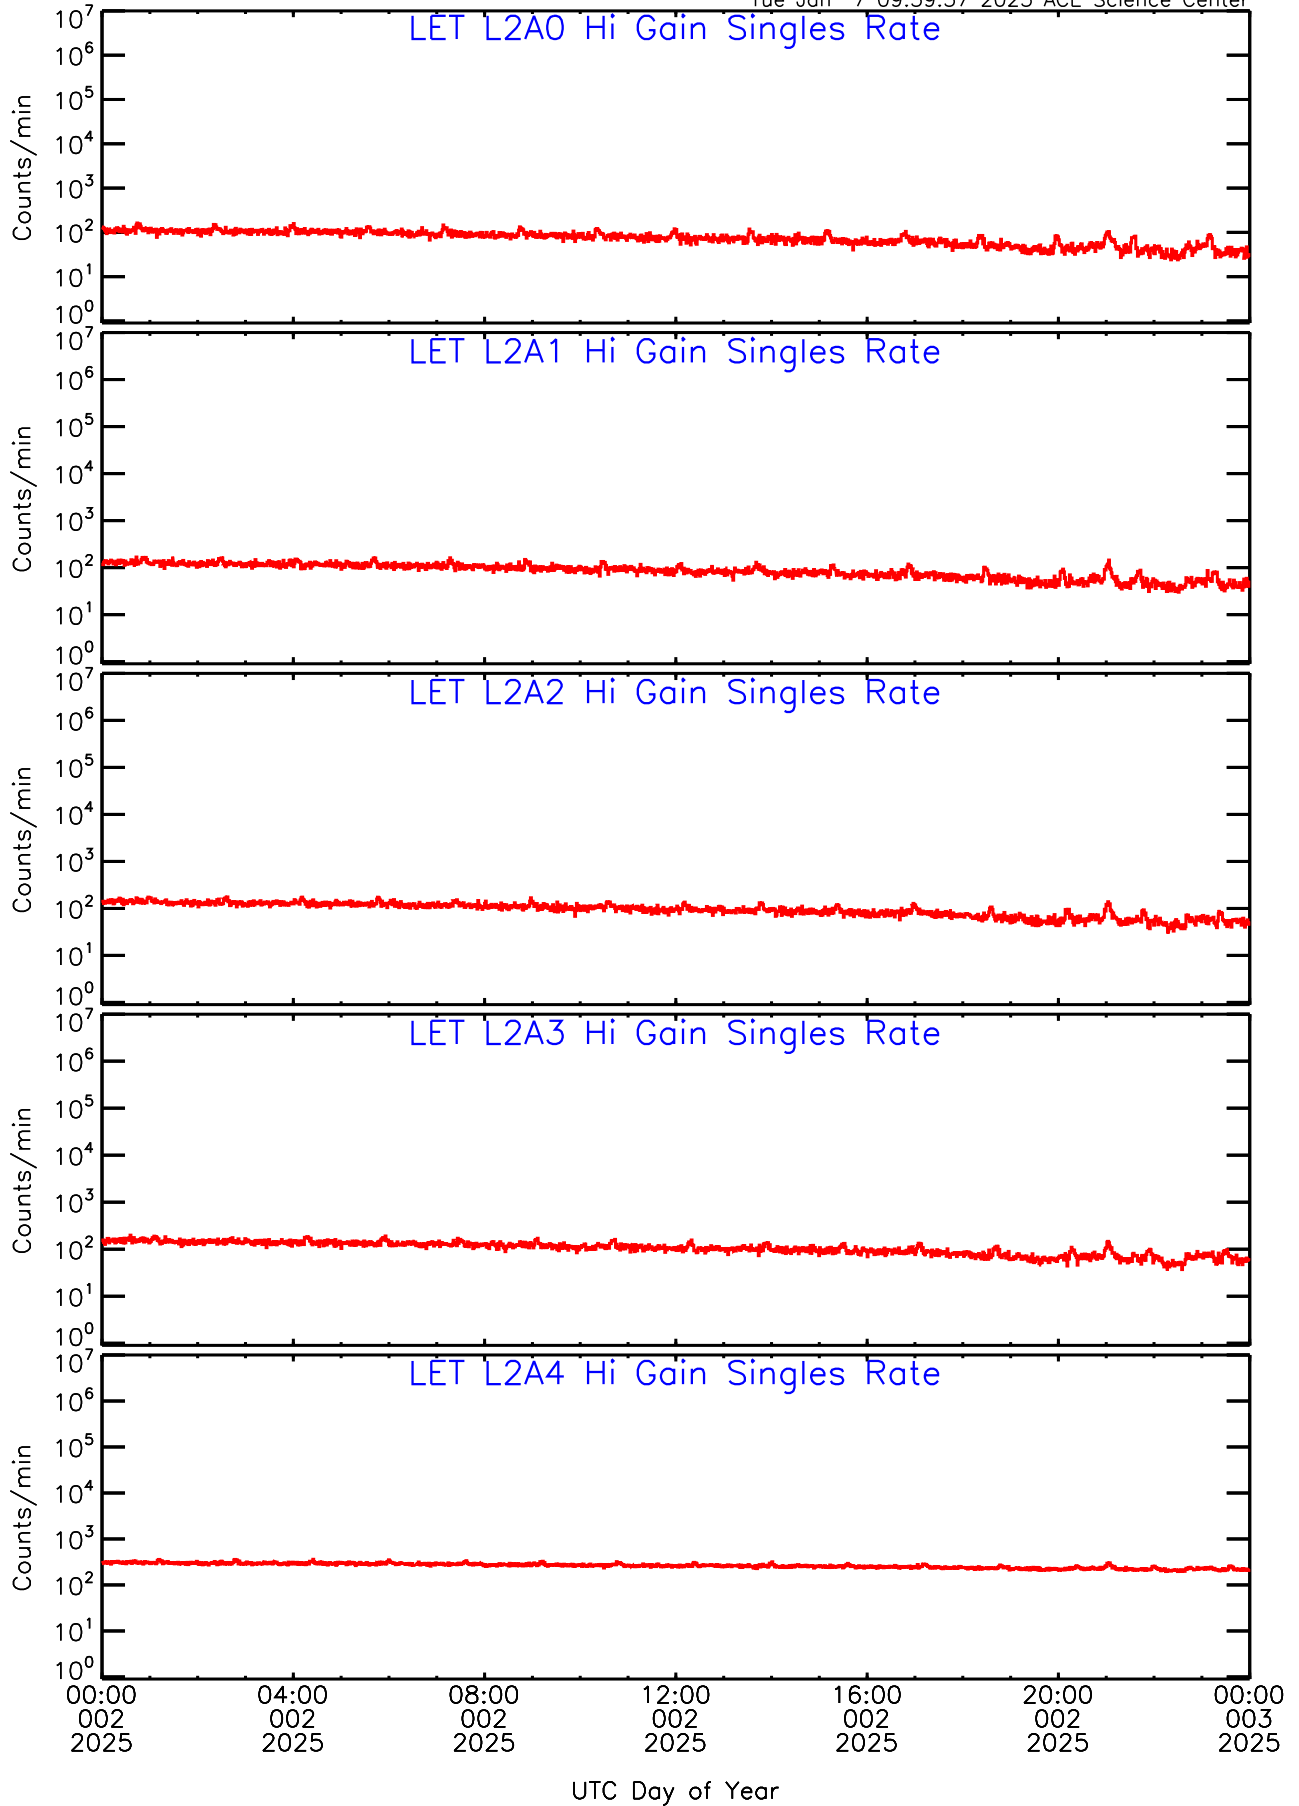

LET ahead Hi-Gain SINGLES RATES Data for 2025-002

Tue Jan 7 09:59:57 2025 ACE Science Center