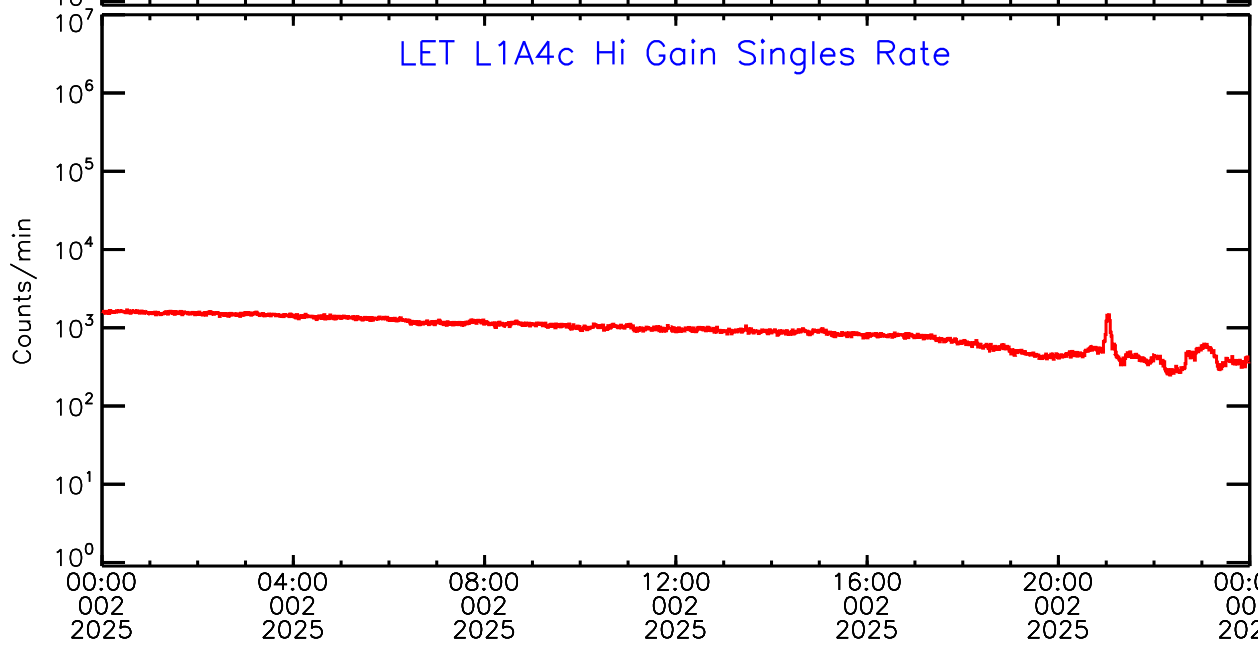

UTC Day of Year

LET ahead Hi-Gain SINGLES RATES Data for 2025-002

Tue Jan 7 09:59:30 2025 ACE Science Center

UTC Day of Year

LET ahead Hi-Gain SINGLES RATES Data for 2025-002

Tue Jan 7 09:59:30 2025 ACE Science Center