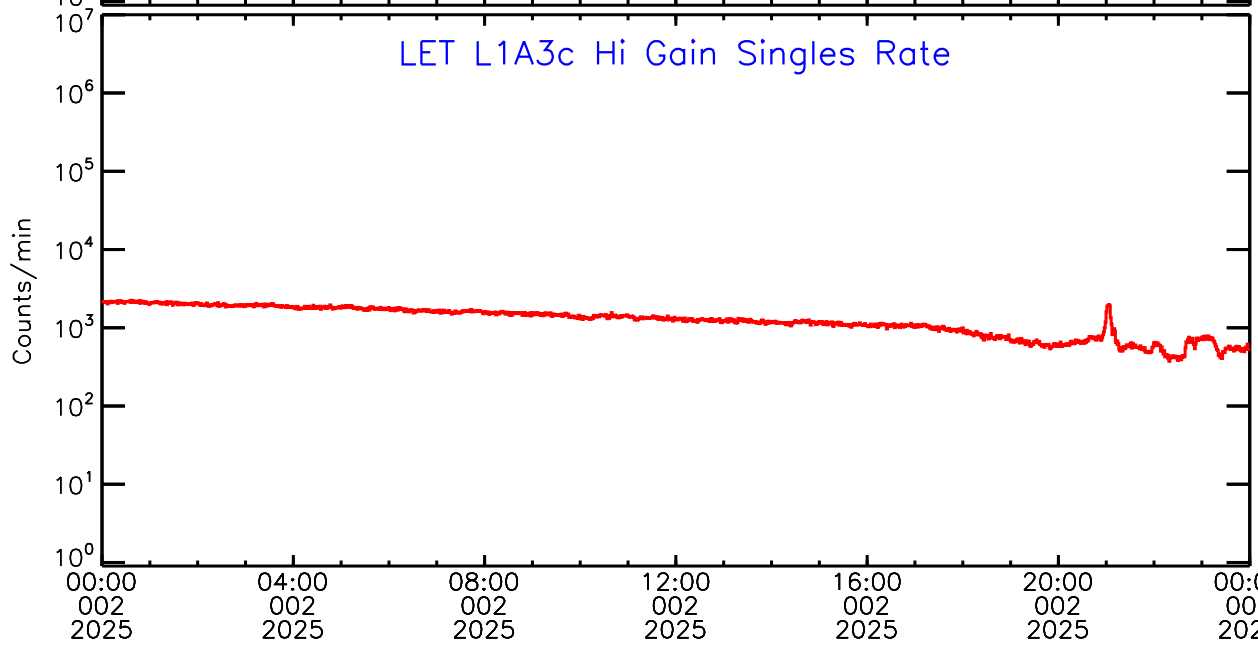

LET ahead Hi-Gain SINGLES RATES Data for 2025-002

Tue Jan 7 09:59:30 2025 ACE Science Center

UTC Day of Year