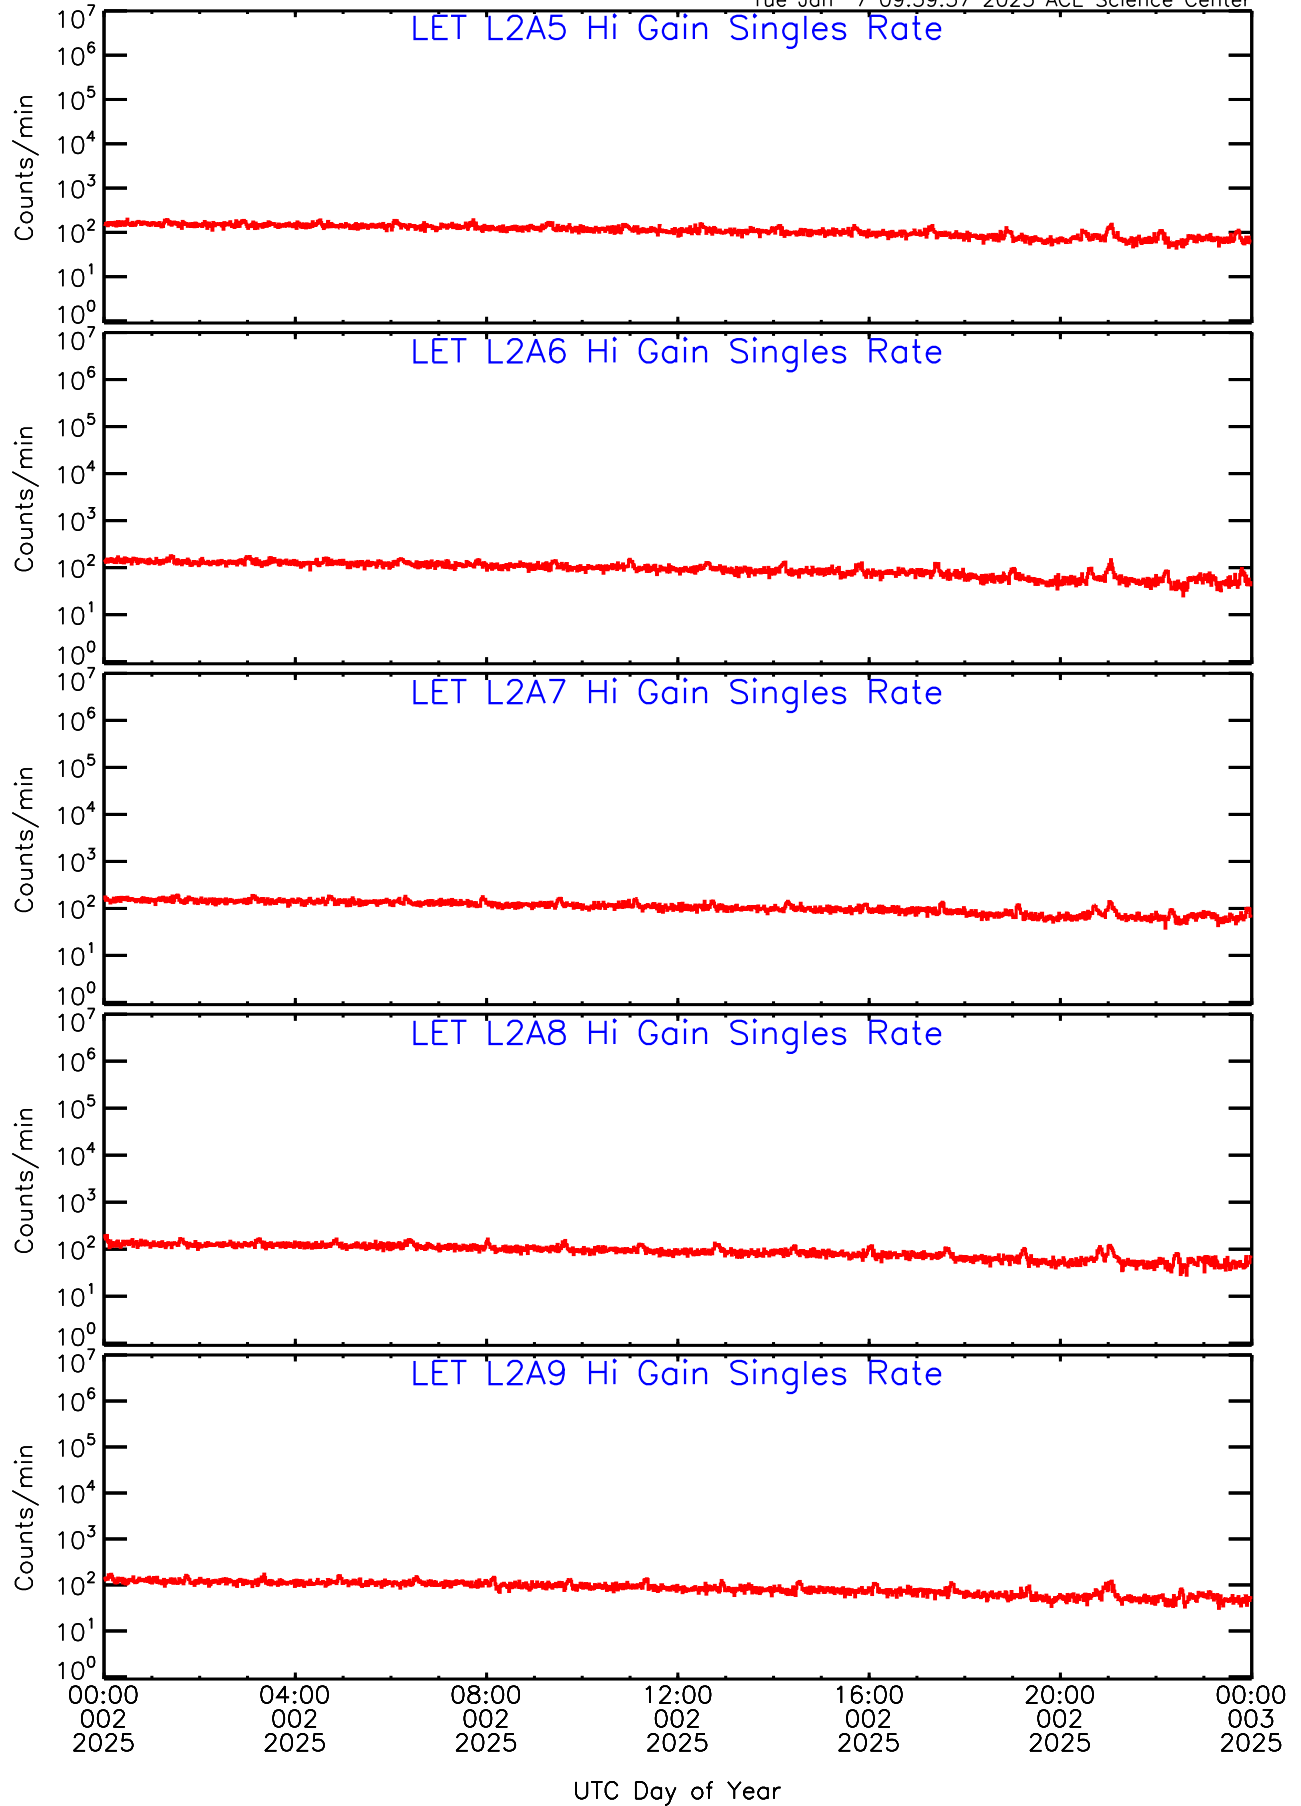

LET ahead Hi-Gain SINGLES RATES Data for 2025-002

Tue Jan 7 09:59:57 2025 ACE Science Center