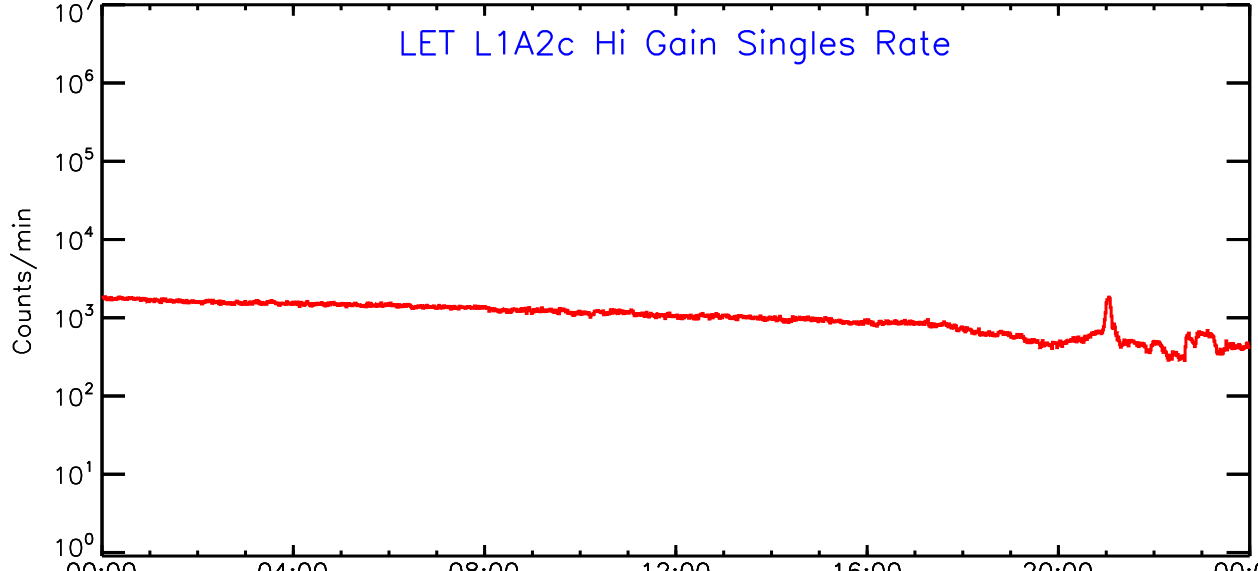

LET ahead Hi-Gain SINGLES RATES Data for 2025-002

Tue Jan 7 09:59:30 2025 ACE Science Center

00:00 002 2025 04:00 002 2025 08:00 002 2025 12:00 002 2025 16:00 002 2025 20:00 002 2025 00:00 003 2025

UTC Day of Year