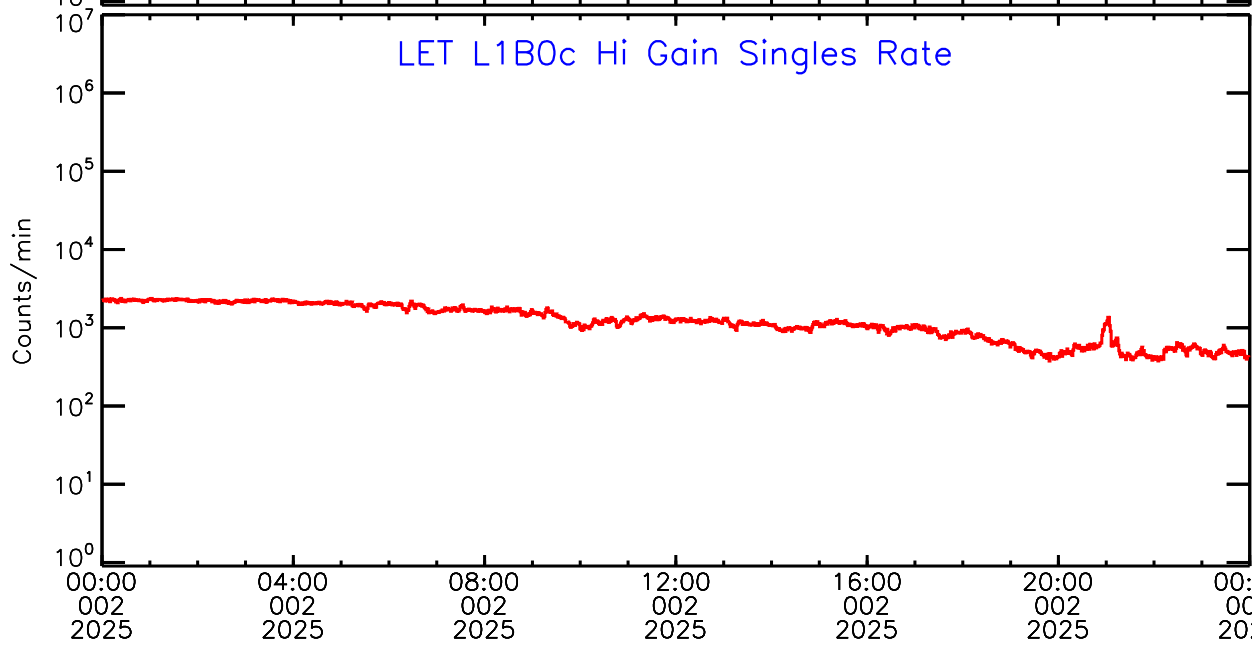

LET ahead Hi-Gain SINGLES RATES Data for 2025-002

Tue Jan 7 09:59:30 2025 ACE Science Center

UTC Day of Year