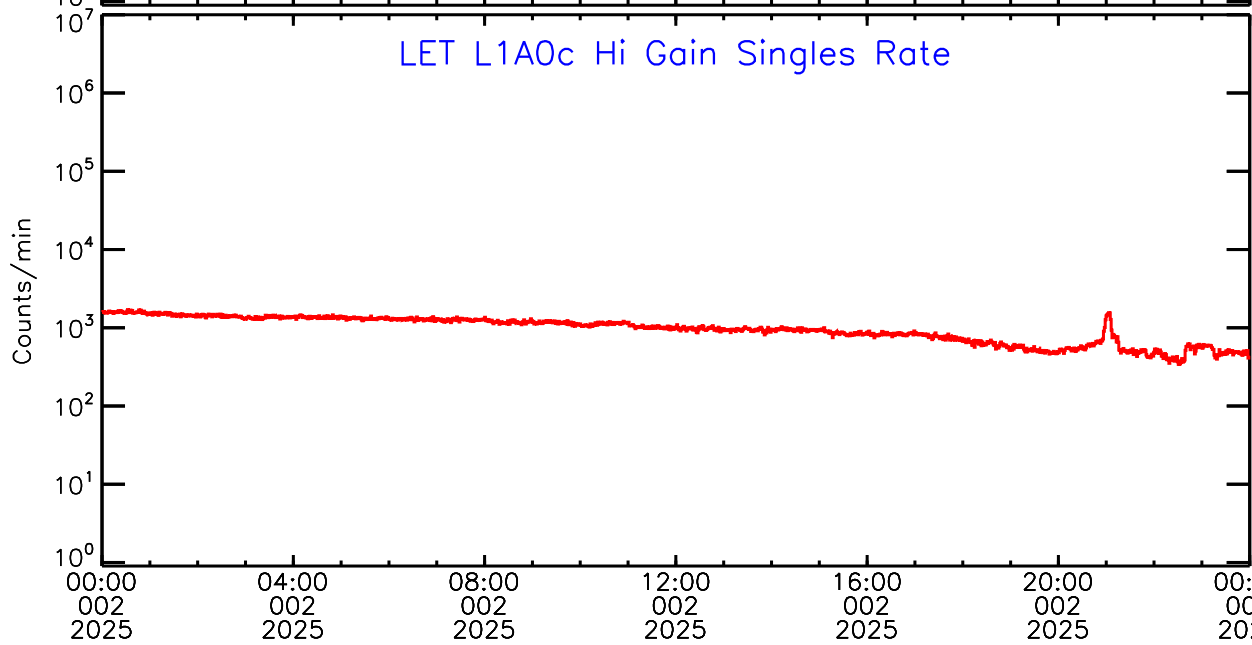

LET ahead Hi-Gain SINGLES RATES Data for 2025-002

Tue Jan 7 09:59:30 2025 ACE Science Center

UTC Day of Year

LET ahead Hi-Gain SINGLES RATES Data for 2025-002

Tue Jan 7 09:59:30 2025 ACE Science Center

00:00 002 2025 04:00 002 2025 08:00 002 2025 12:00 002 2025 16:00 002 2025 20:00 002 2025 00:00 003 2025