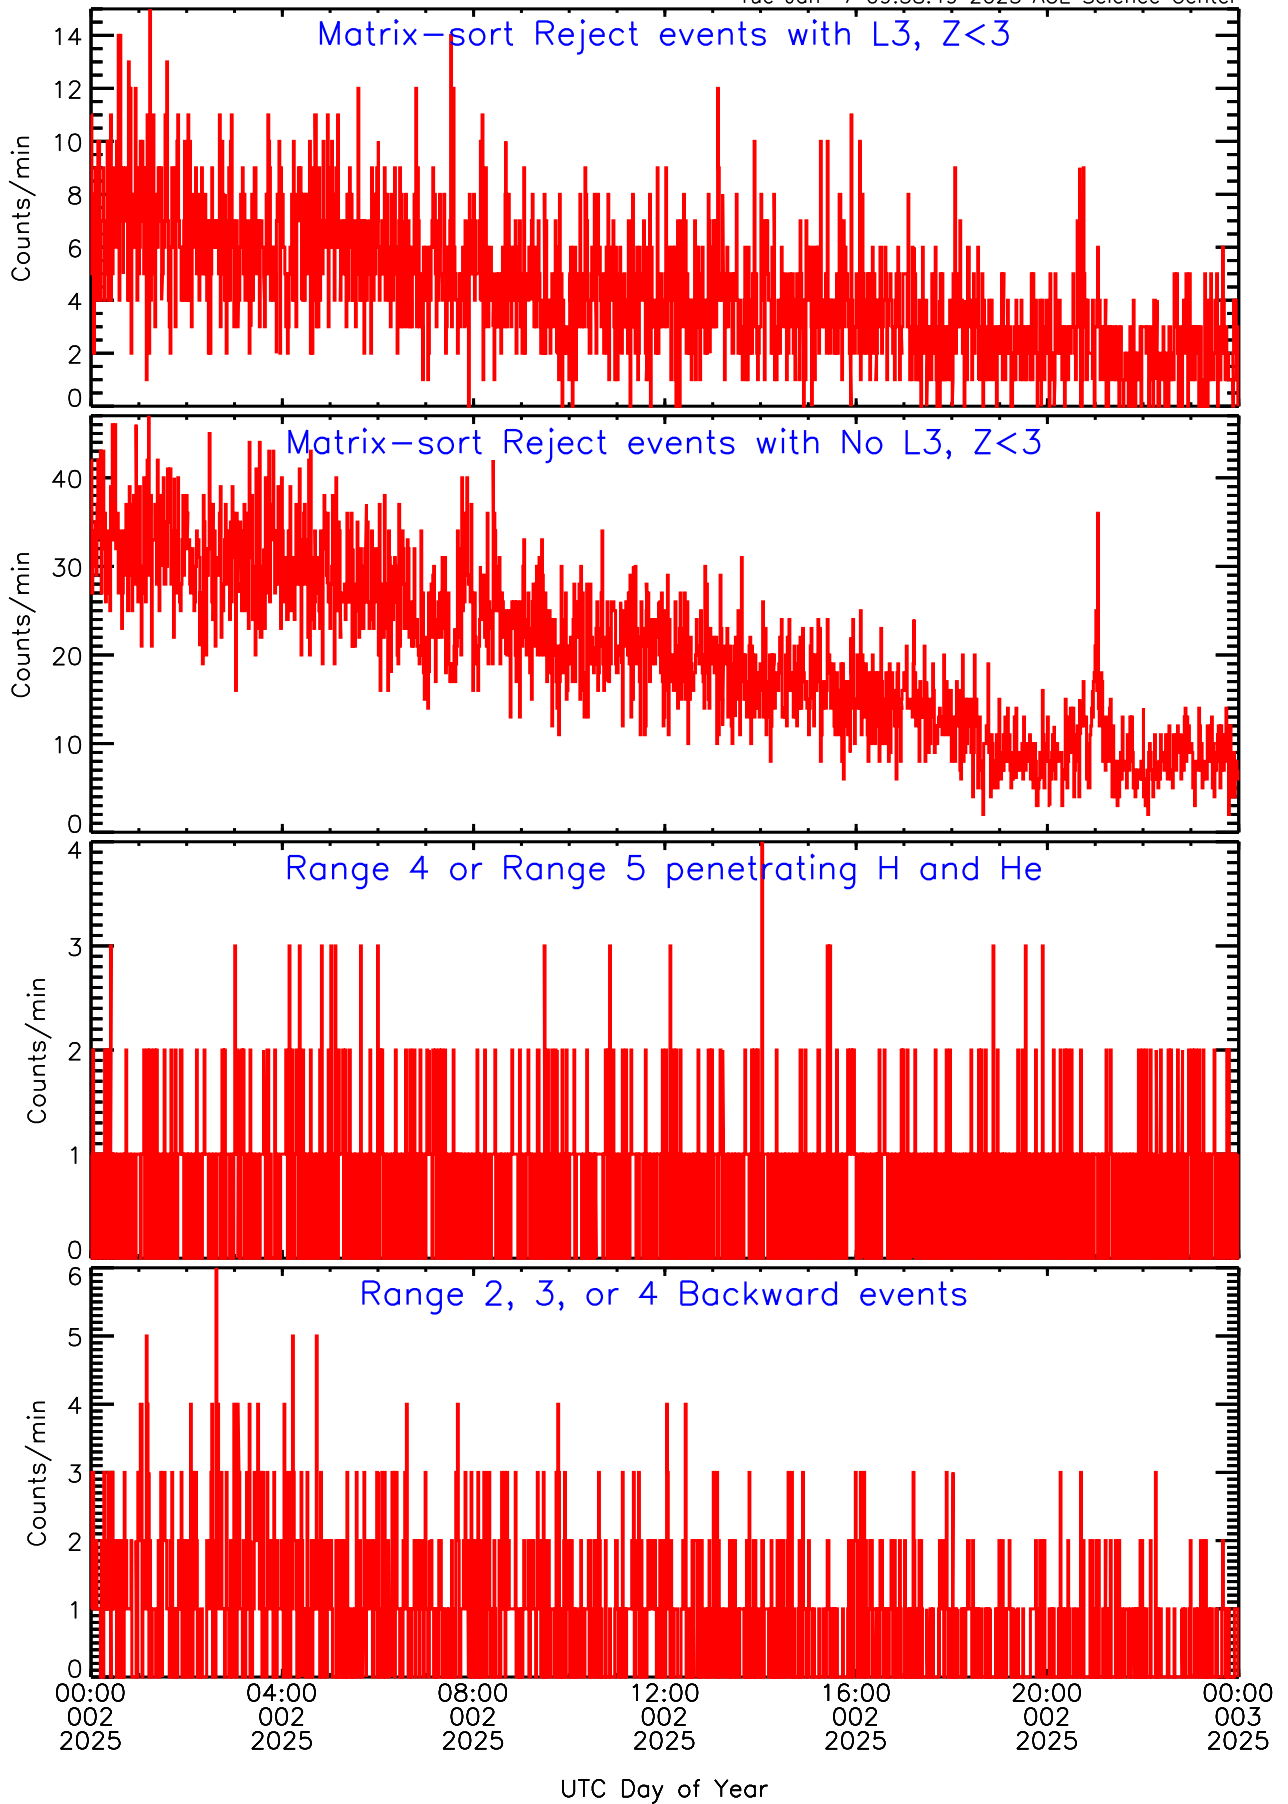

LET ahead Livetime/Trigger Data for 2025-002

Tue Jan 7 09:59:13 2025 ACE Science Center

LET ahead EVPRATES Data for 2025-002

Tue Jan 7 09:58:30 2025 ACE Science Center

LET ahead EVPRATES Data for 2025-002

Tue Jan 7 09:58:49 2025 ACE Science Center

LET ahead BUFRATES Data for 2025-002

Tue Jan 7 09:58:49 2025 ACE Science Center

LET ahead BUFRATES Data for 2025-002

Tue Jan 7 09:58:49 2025 ACE Science Center

LET ahead BUFRATES Data for 2025-002