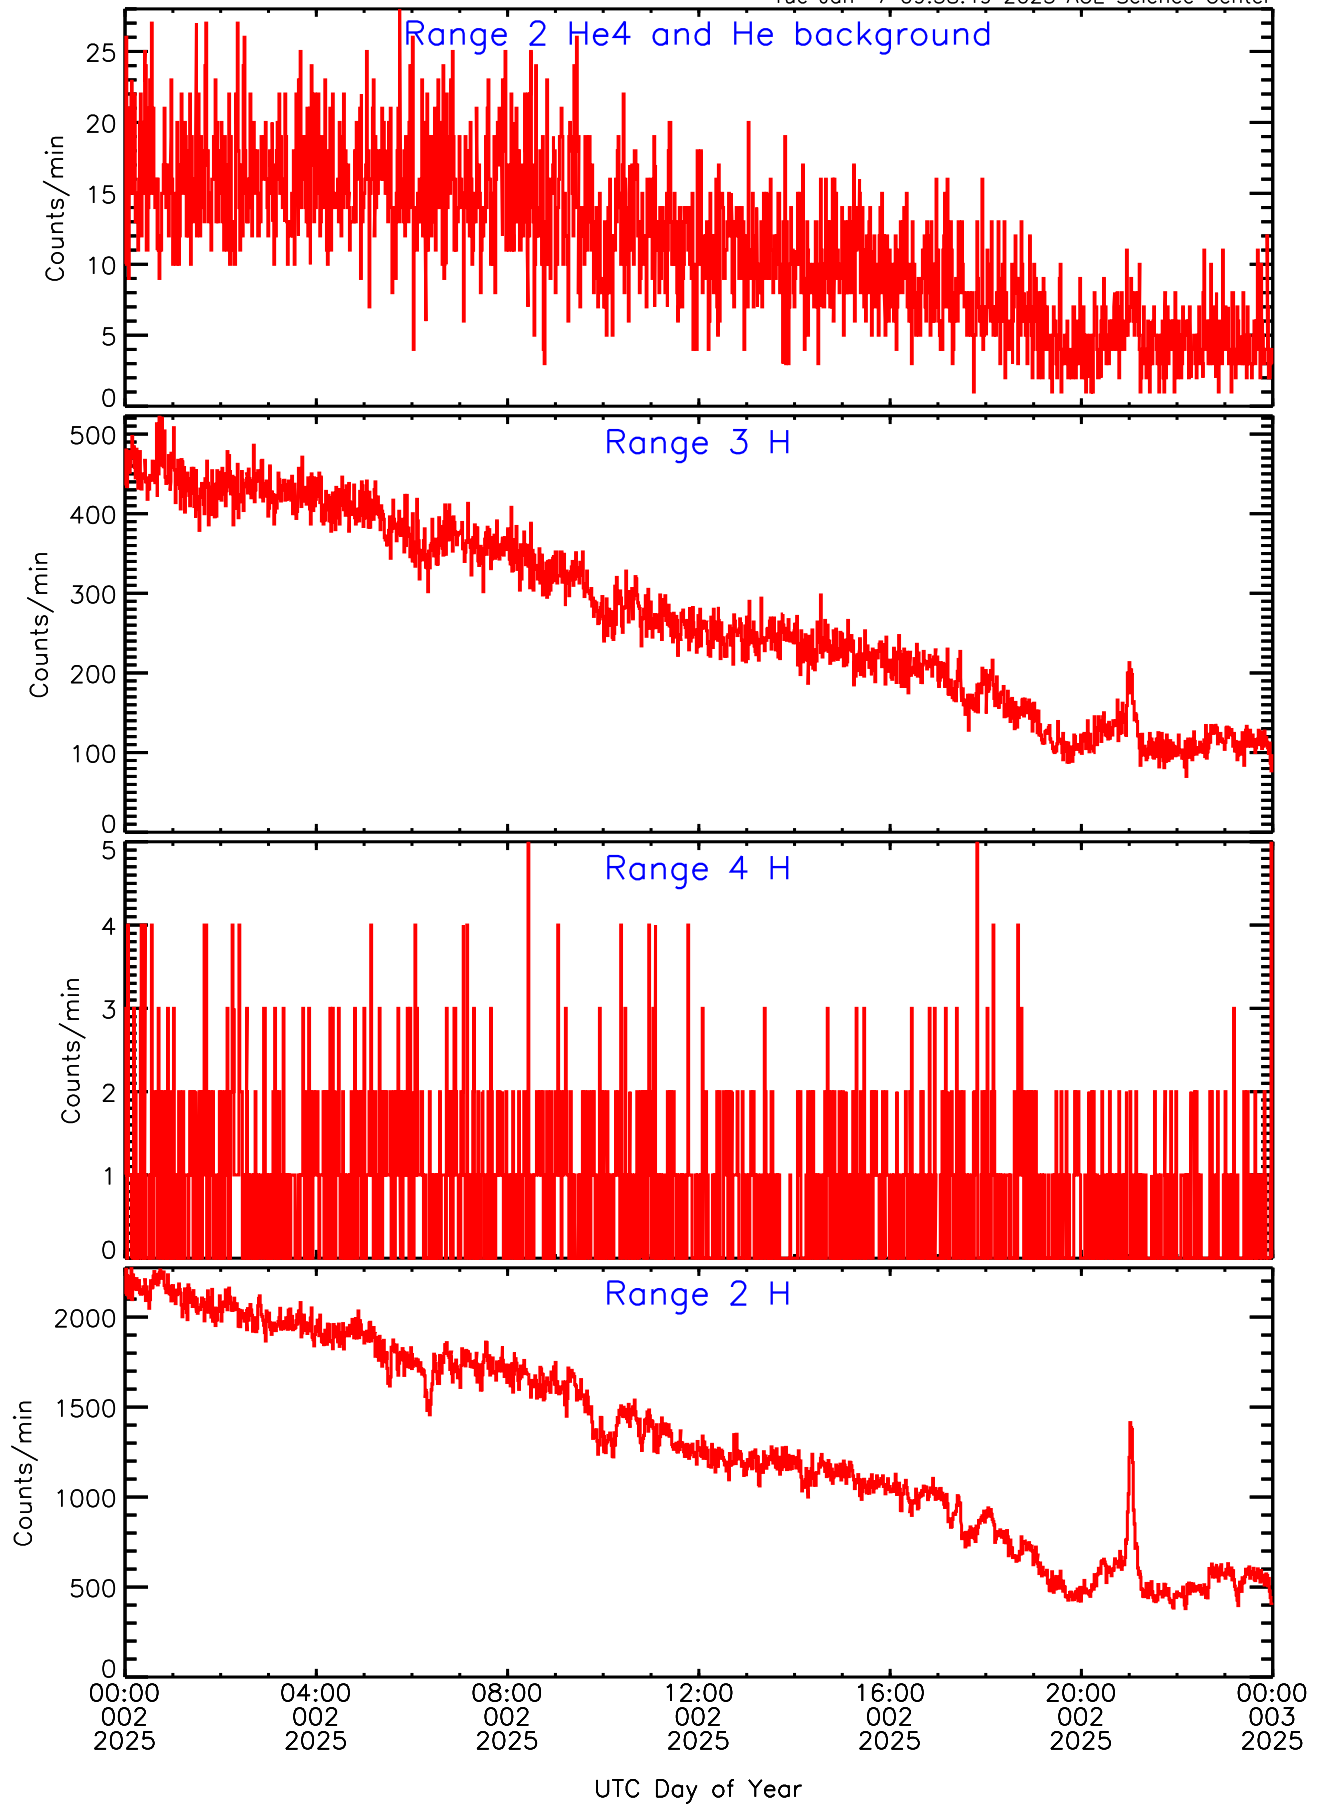

Tue Jan 7 09:58:49 2025 ACE Science Center

LET ahead BUFRATES Data for 2025-002

Tue Jan 7 09:58:49 2025 ACE Science Center

LET ahead BUFRATES Data for 2025-002

Tue Jan 7 09:58:49 2025 ACE Science Center

LET ahead BUFRATES Data for 2025-002