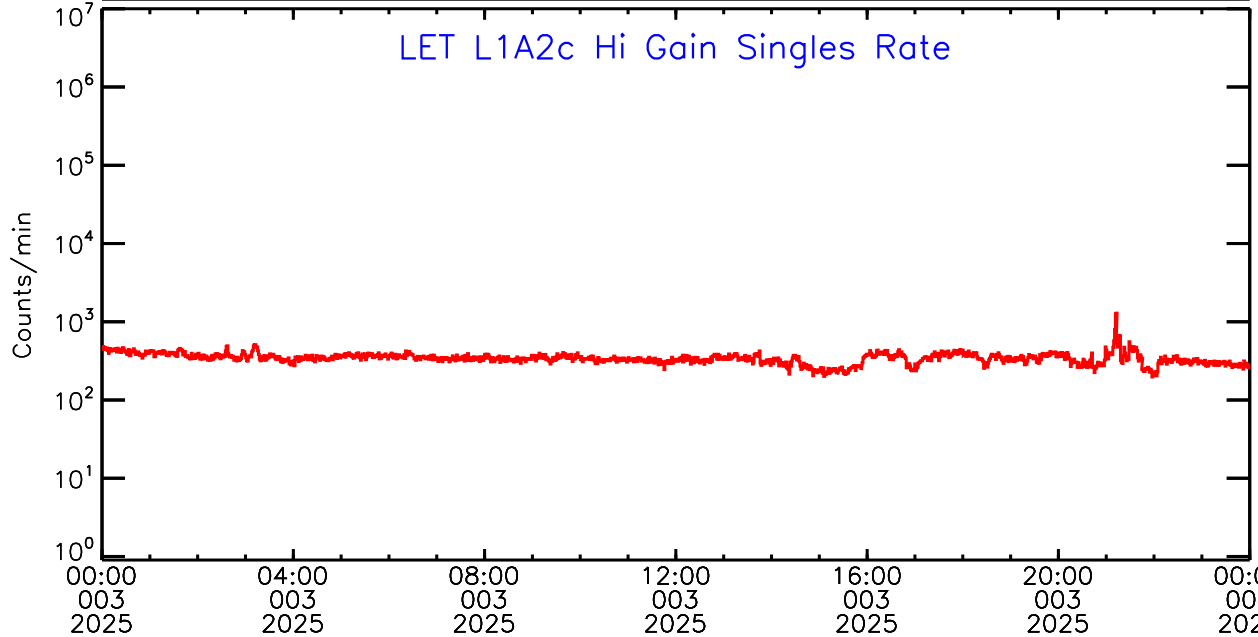

LET ahead Hi-Gain SINGLES RATES Data for 2025-003

Tue Jan 7 10:02:23 2025 ACE Science Center

UTC Day of Year