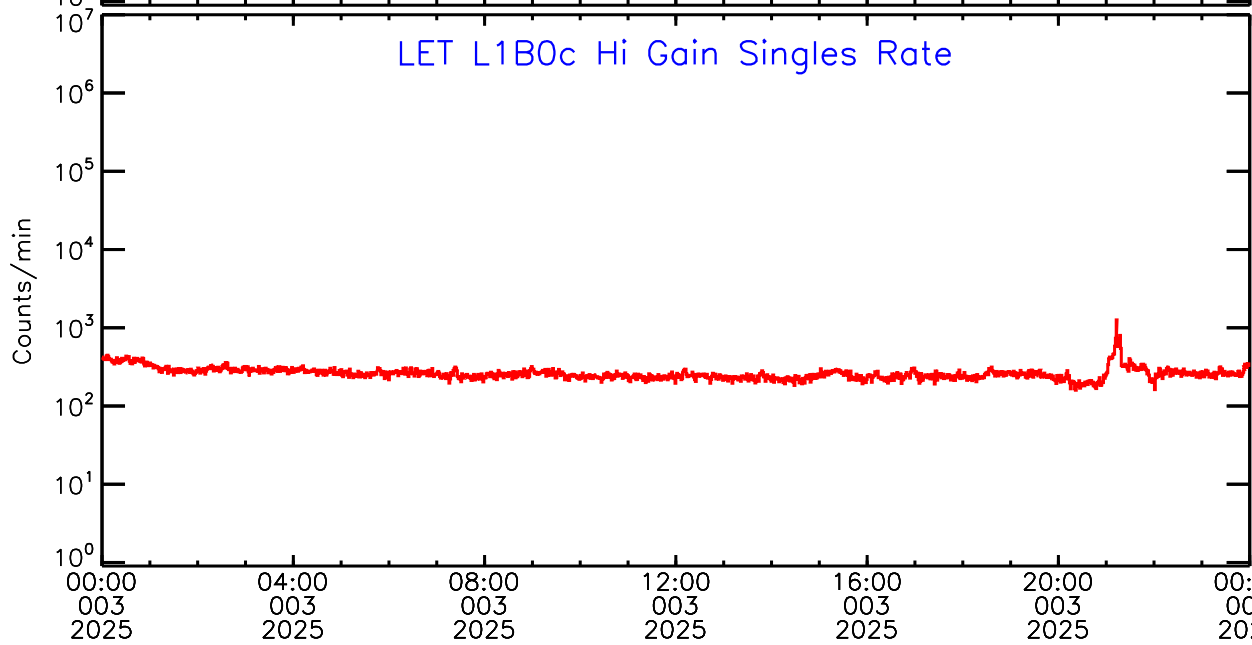

LET ahead Hi-Gain SINGLES RATES Data for 2025-003

Tue Jan 7 10:02:23 2025 ACE Science Center

UTC Day of Year

LET ahead Hi-Gain SINGLES RATES Data for 2025-003

Tue Jan 7 10:02:23 2025 ACE Science Center

UTC Day of Year