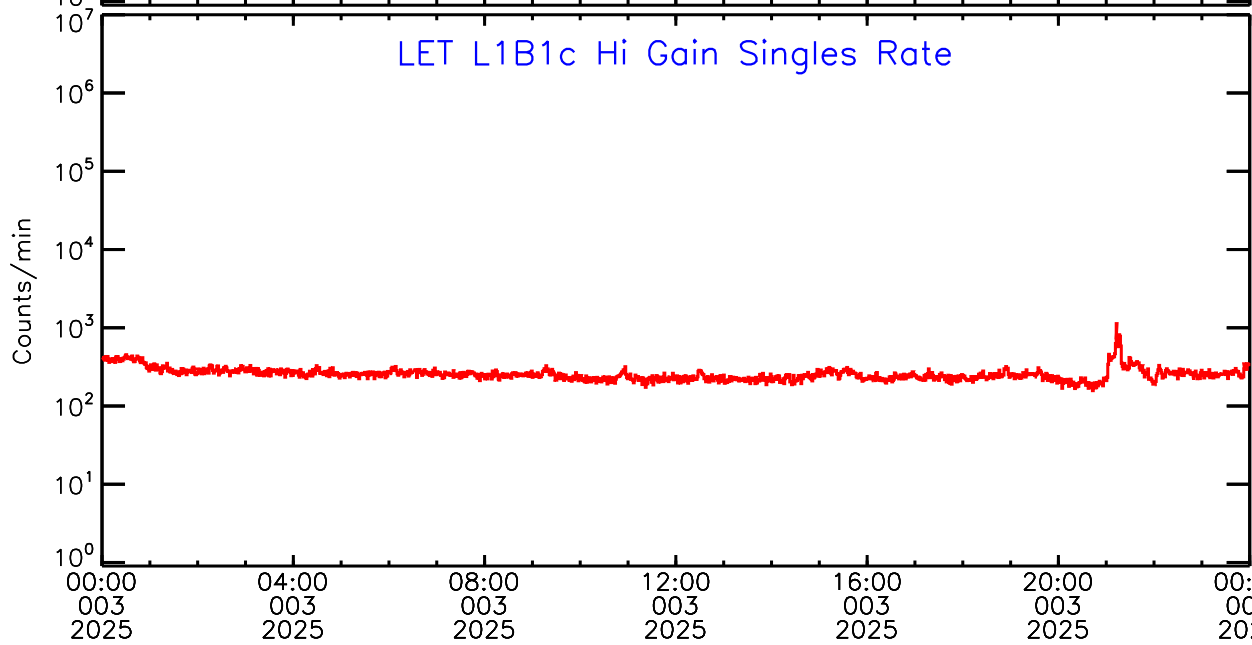

LET ahead Hi-Gain SINGLES RATES Data for 2025-003

Tue Jan 7 10:02:23 2025 ACE Science Center

UTC Day of Year