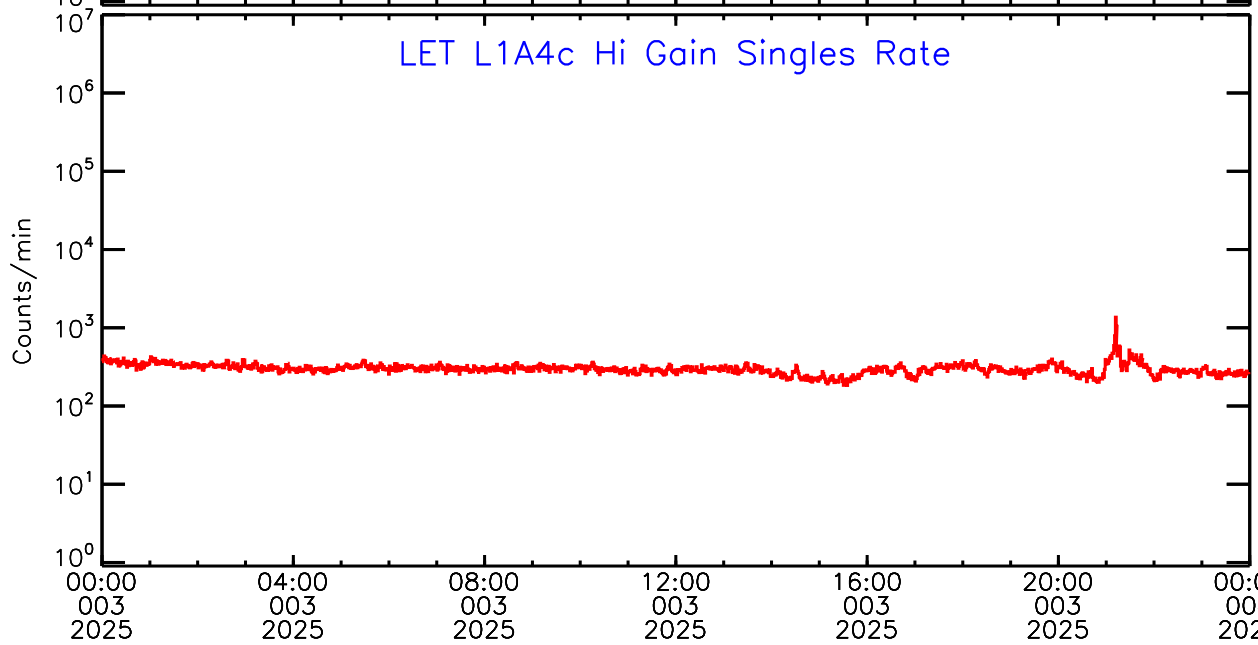

LET ahead Hi-Gain SINGLES RATES Data for 2025-003

Tue Jan 7 10:02:23 2025 ACE Science Center

UTC Day of Year