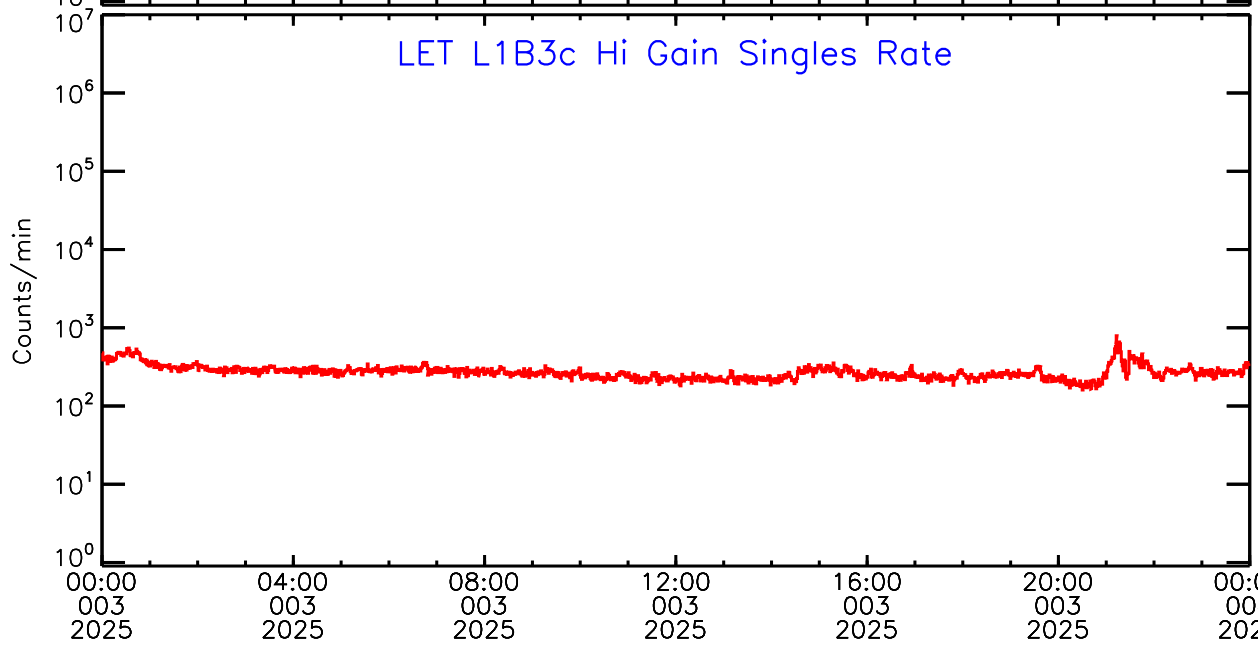

LET ahead Hi-Gain SINGLES RATES Data for 2025-003

Tue Jan 7 10:02:23 2025 ACE Science Center

UTC Day of Year