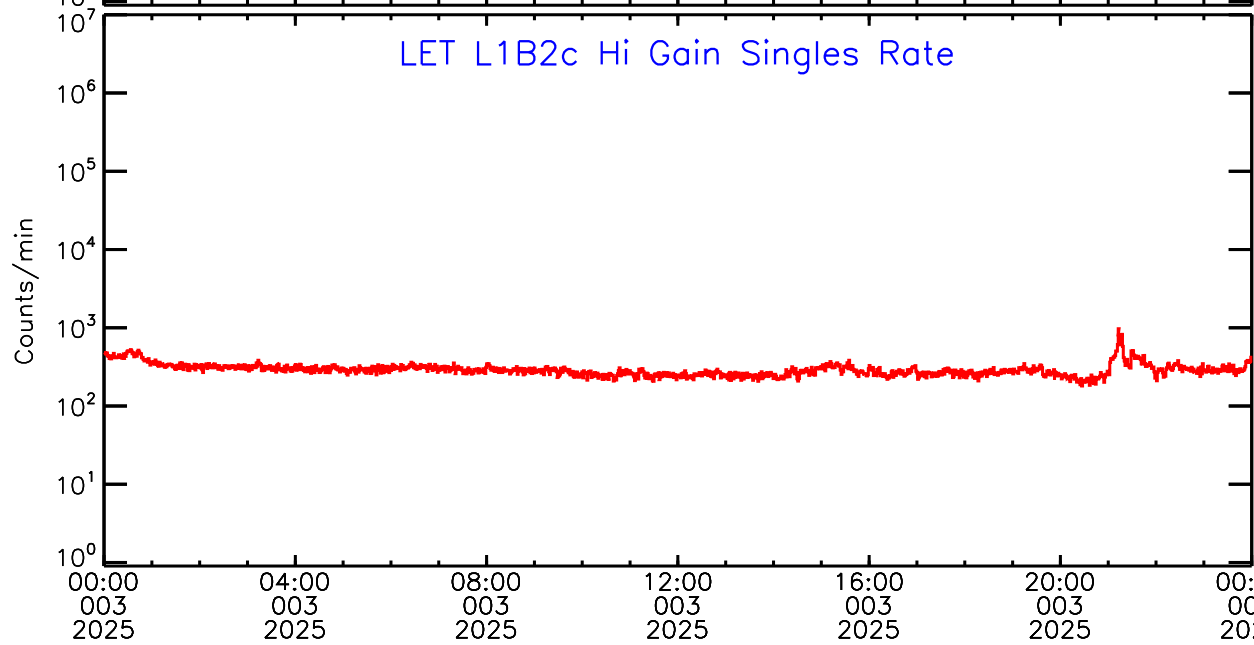

LET ahead Hi-Gain SINGLES RATES Data for 2025-003

Tue Jan 7 10:02:23 2025 ACE Science Center

UTC Day of Year

LET ahead Hi-Gain SINGLES RATES Data for 2025-003

Tue Jan 7 10:02:23 2025 ACE Science Center

UTC Day of Year