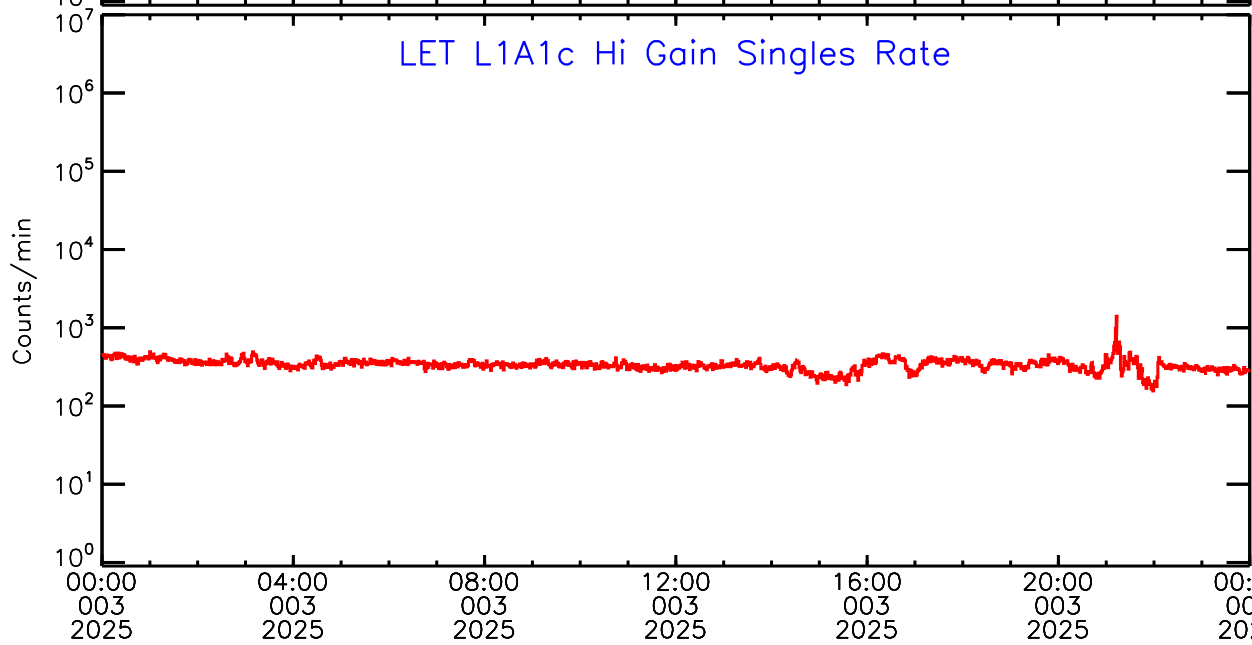

LET ahead Hi-Gain SINGLES RATES Data for 2025-003

Tue Jan 7 10:02:23 2025 ACE Science Center

UTC Day of Year

LET ahead Hi-Gain SINGLES RATES Data for 2025-003

Tue Jan 7 10:02:23 2025 ACE Science Center

UTC Day of Year