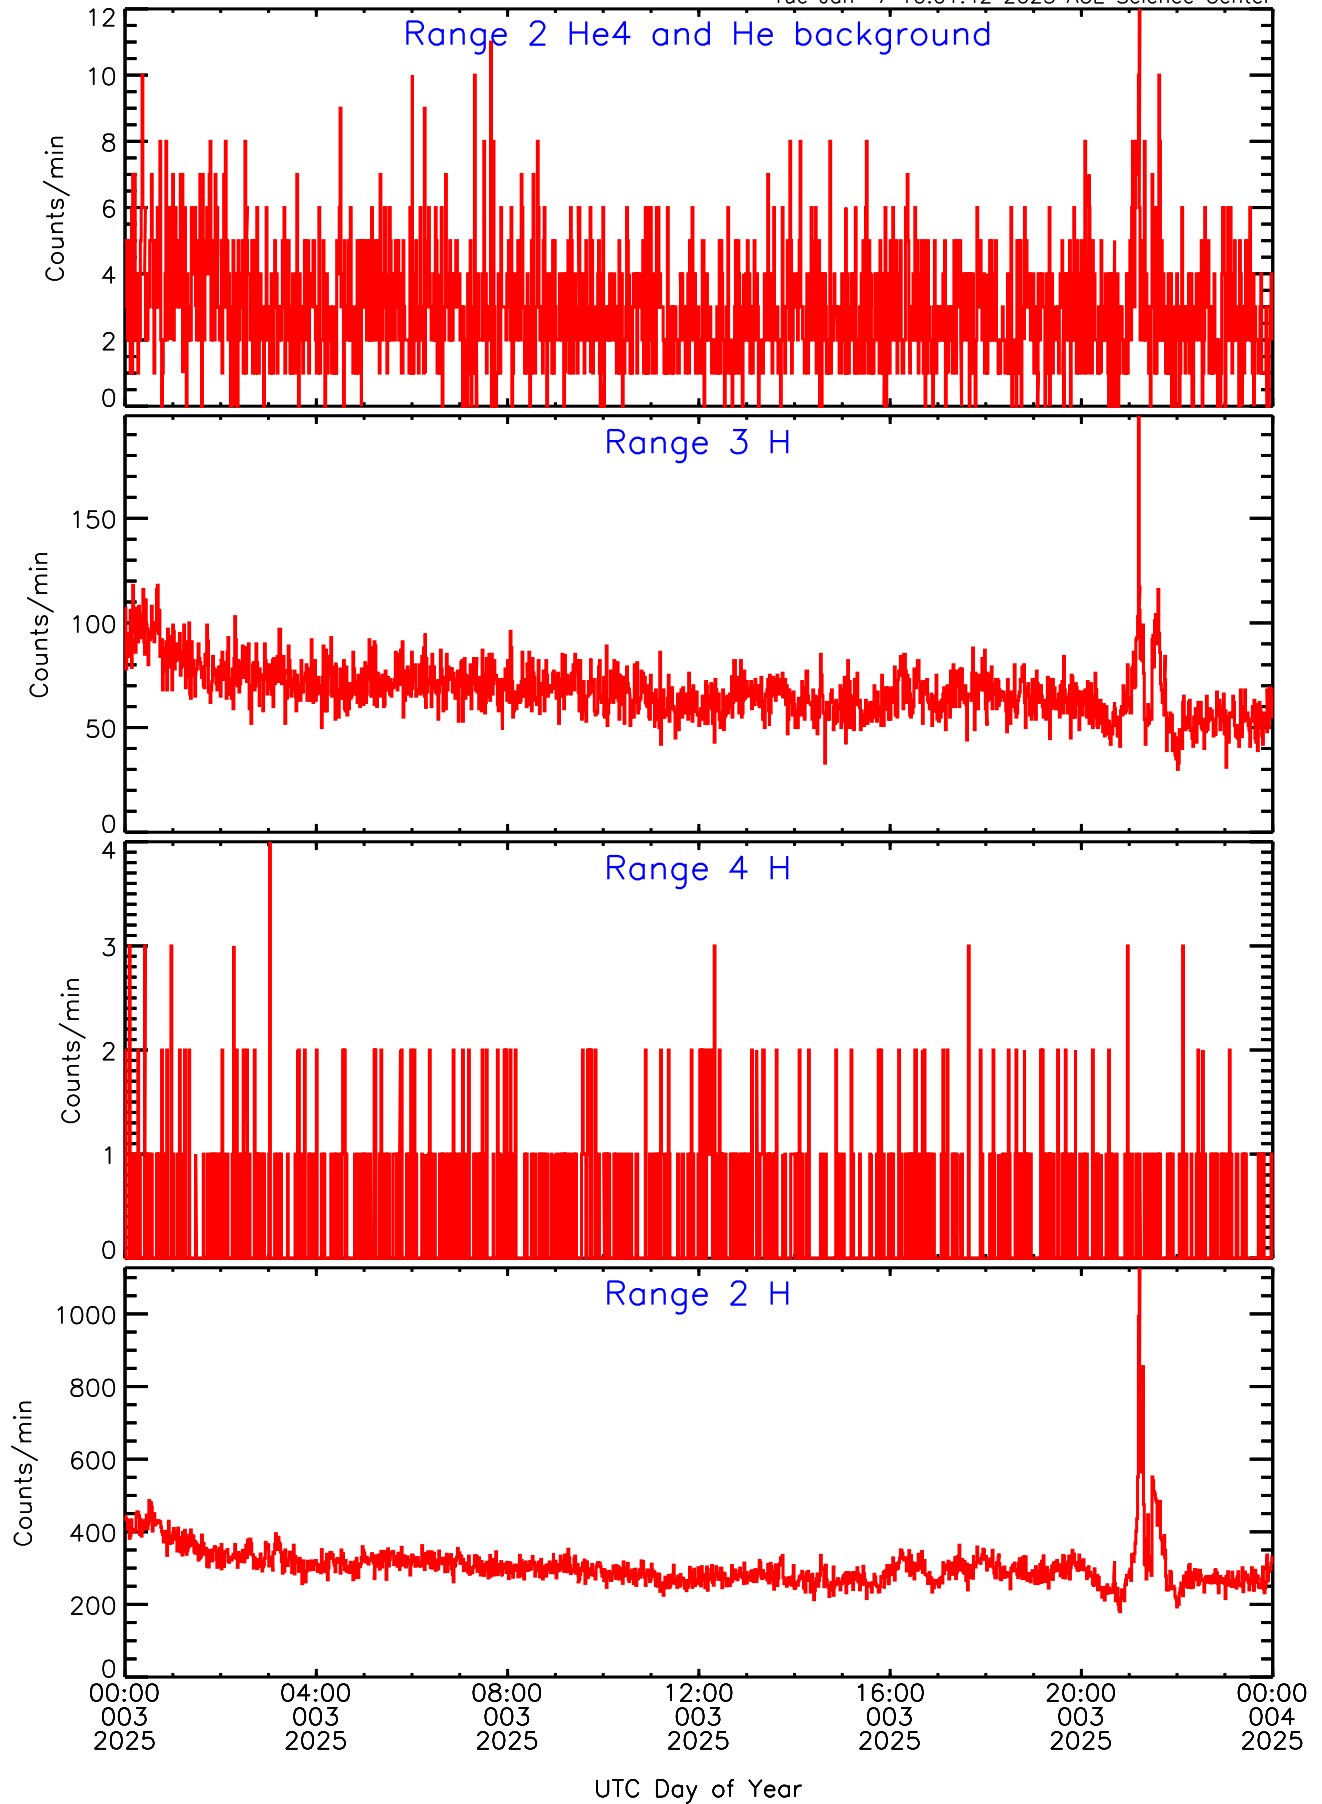

Tue Jan 7 10:01:42 2025 ACE Science Center

LET ahead BUFRATES Data for 2025-003

Tue Jan 7 10:01:42 2025 ACE Science Center

LET ahead BUFRATES Data for 2025-003

Tue Jan 7 10:01:42 2025 ACE Science Center

LET ahead BUFRATES Data for 2025-003