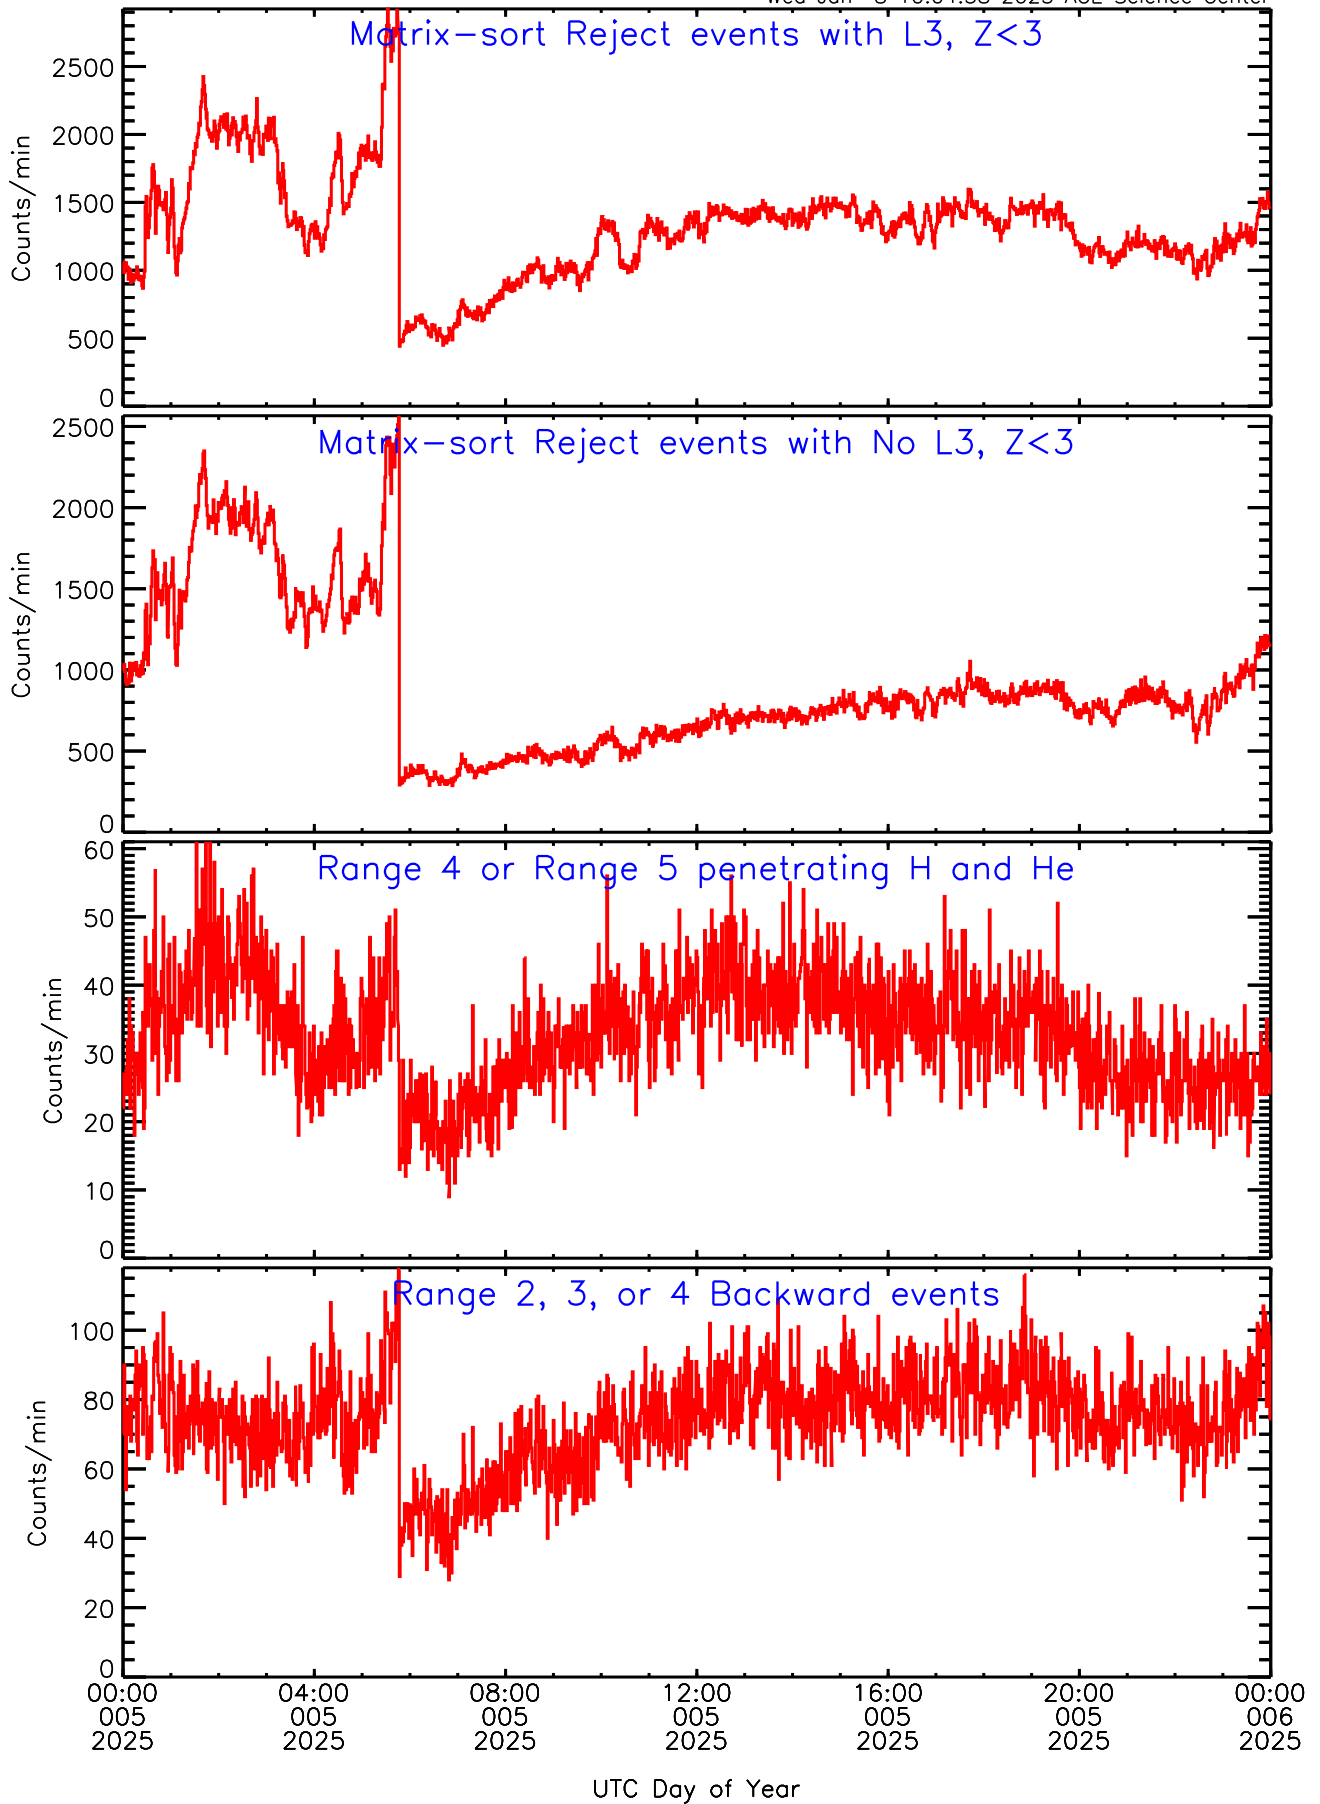

Wed Jan 8 10:04:38 2025 ACE Science Center

LET ahead BUFRATES Data for 2025-005

Wed Jan 8 10:04:38 2025 ACE Science Center

LET ahead BUFRATES Data for 2025-005

Wed Jan 8 10:04:38 2025 ACE Science Center

LET ahead BUFRATES Data for 2025-005