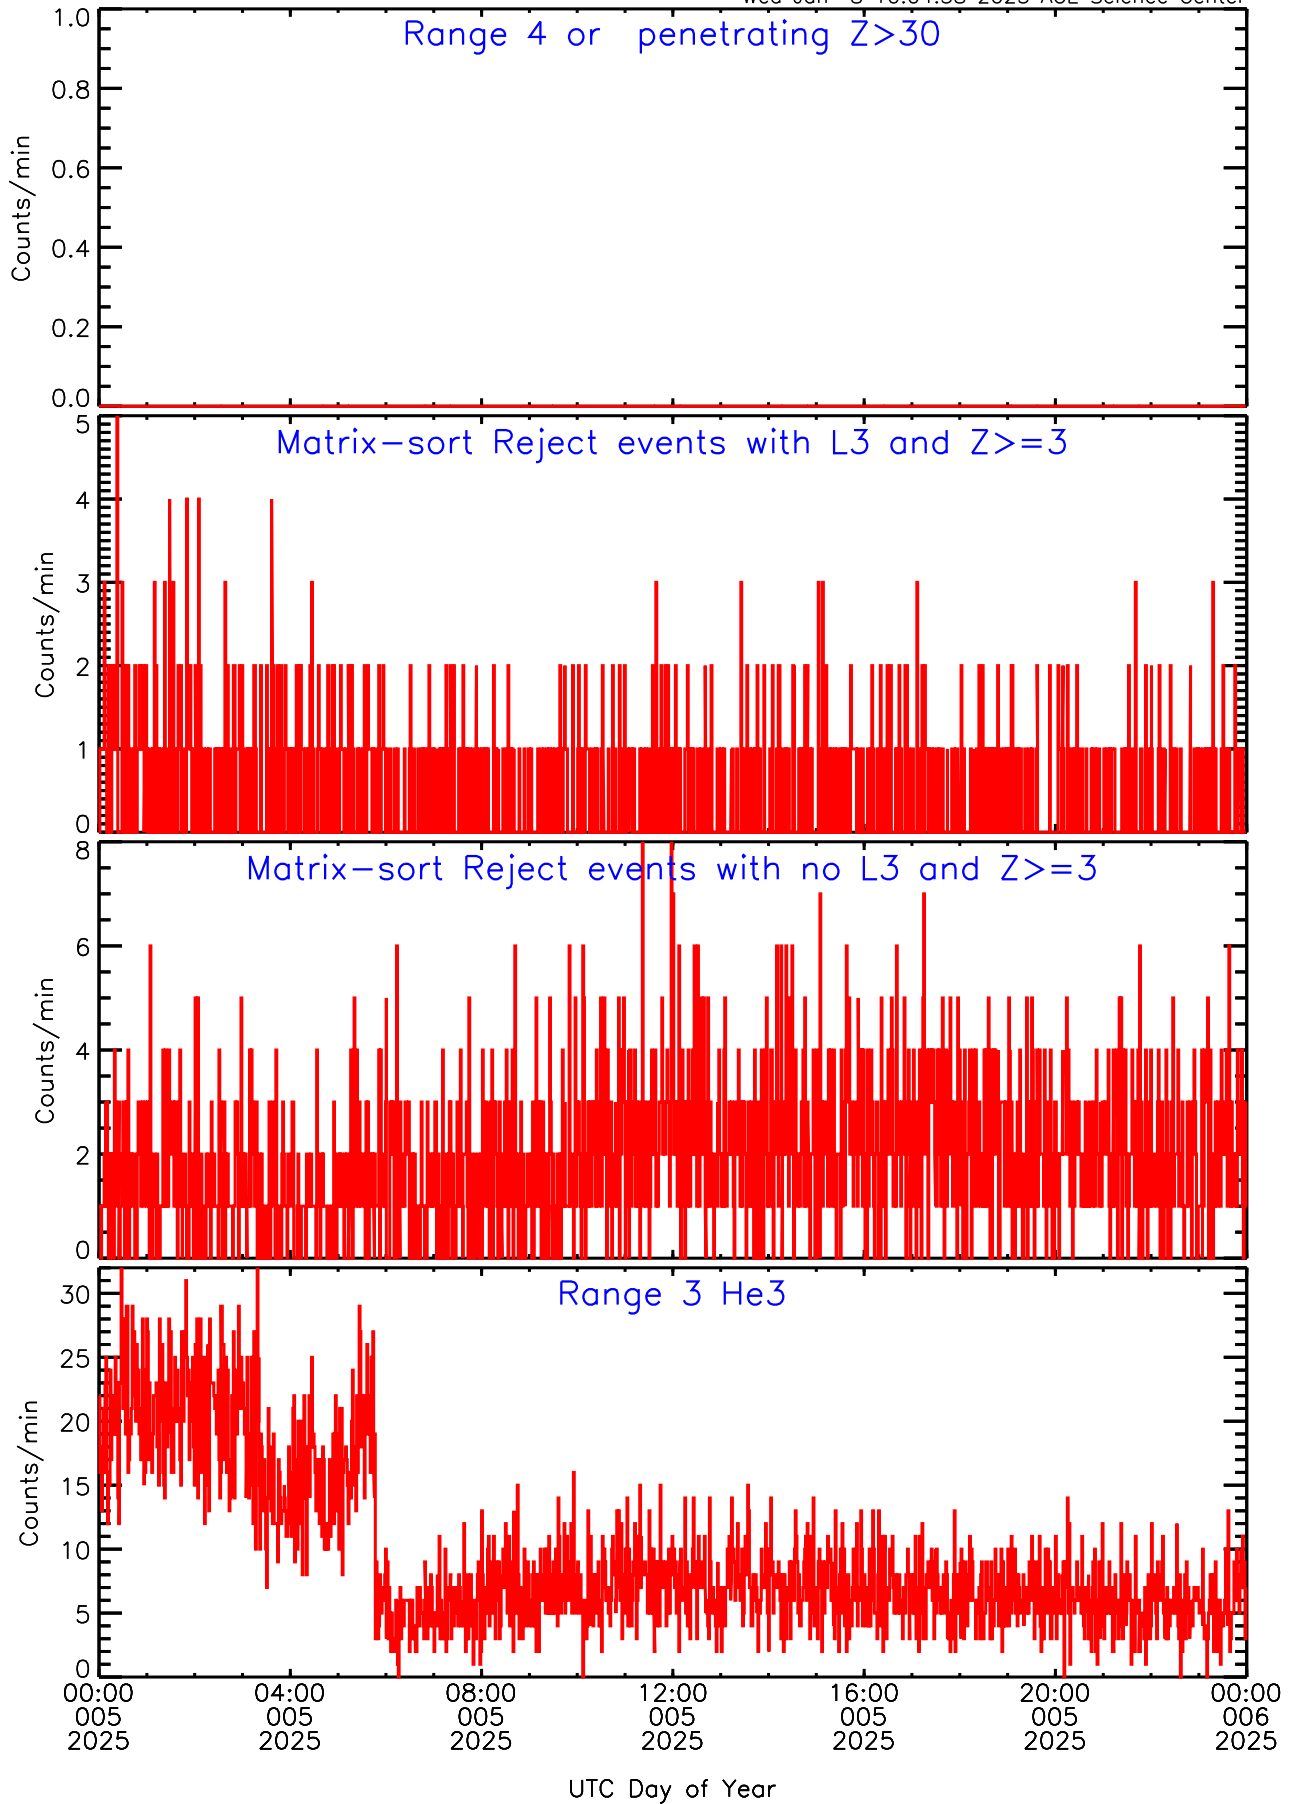

Wed Jan 8 10:04:37 2025 ACE Science Center

LET ahead BUFRATES Data for 2025-005

Wed Jan 8 10:04:38 2025 ACE Science Center

LET ahead BUFRATES Data for 2025-005

Wed Jan 8 10:04:38 2025 ACE Science Center

LET ahead BUFRATES Data for 2025-005

Wed Jan 8 10:04:38 2025 ACE Science Center

LET ahead BUFRATES Data for 2025-005

Wed Jan 8 10:04:38 2025 ACE Science Center

LET ahead BUFRATES Data for 2025-005

Wed Jan 8 10:04:38 2025 ACE Science Center

LET ahead BUFRATES Data for 2025-005