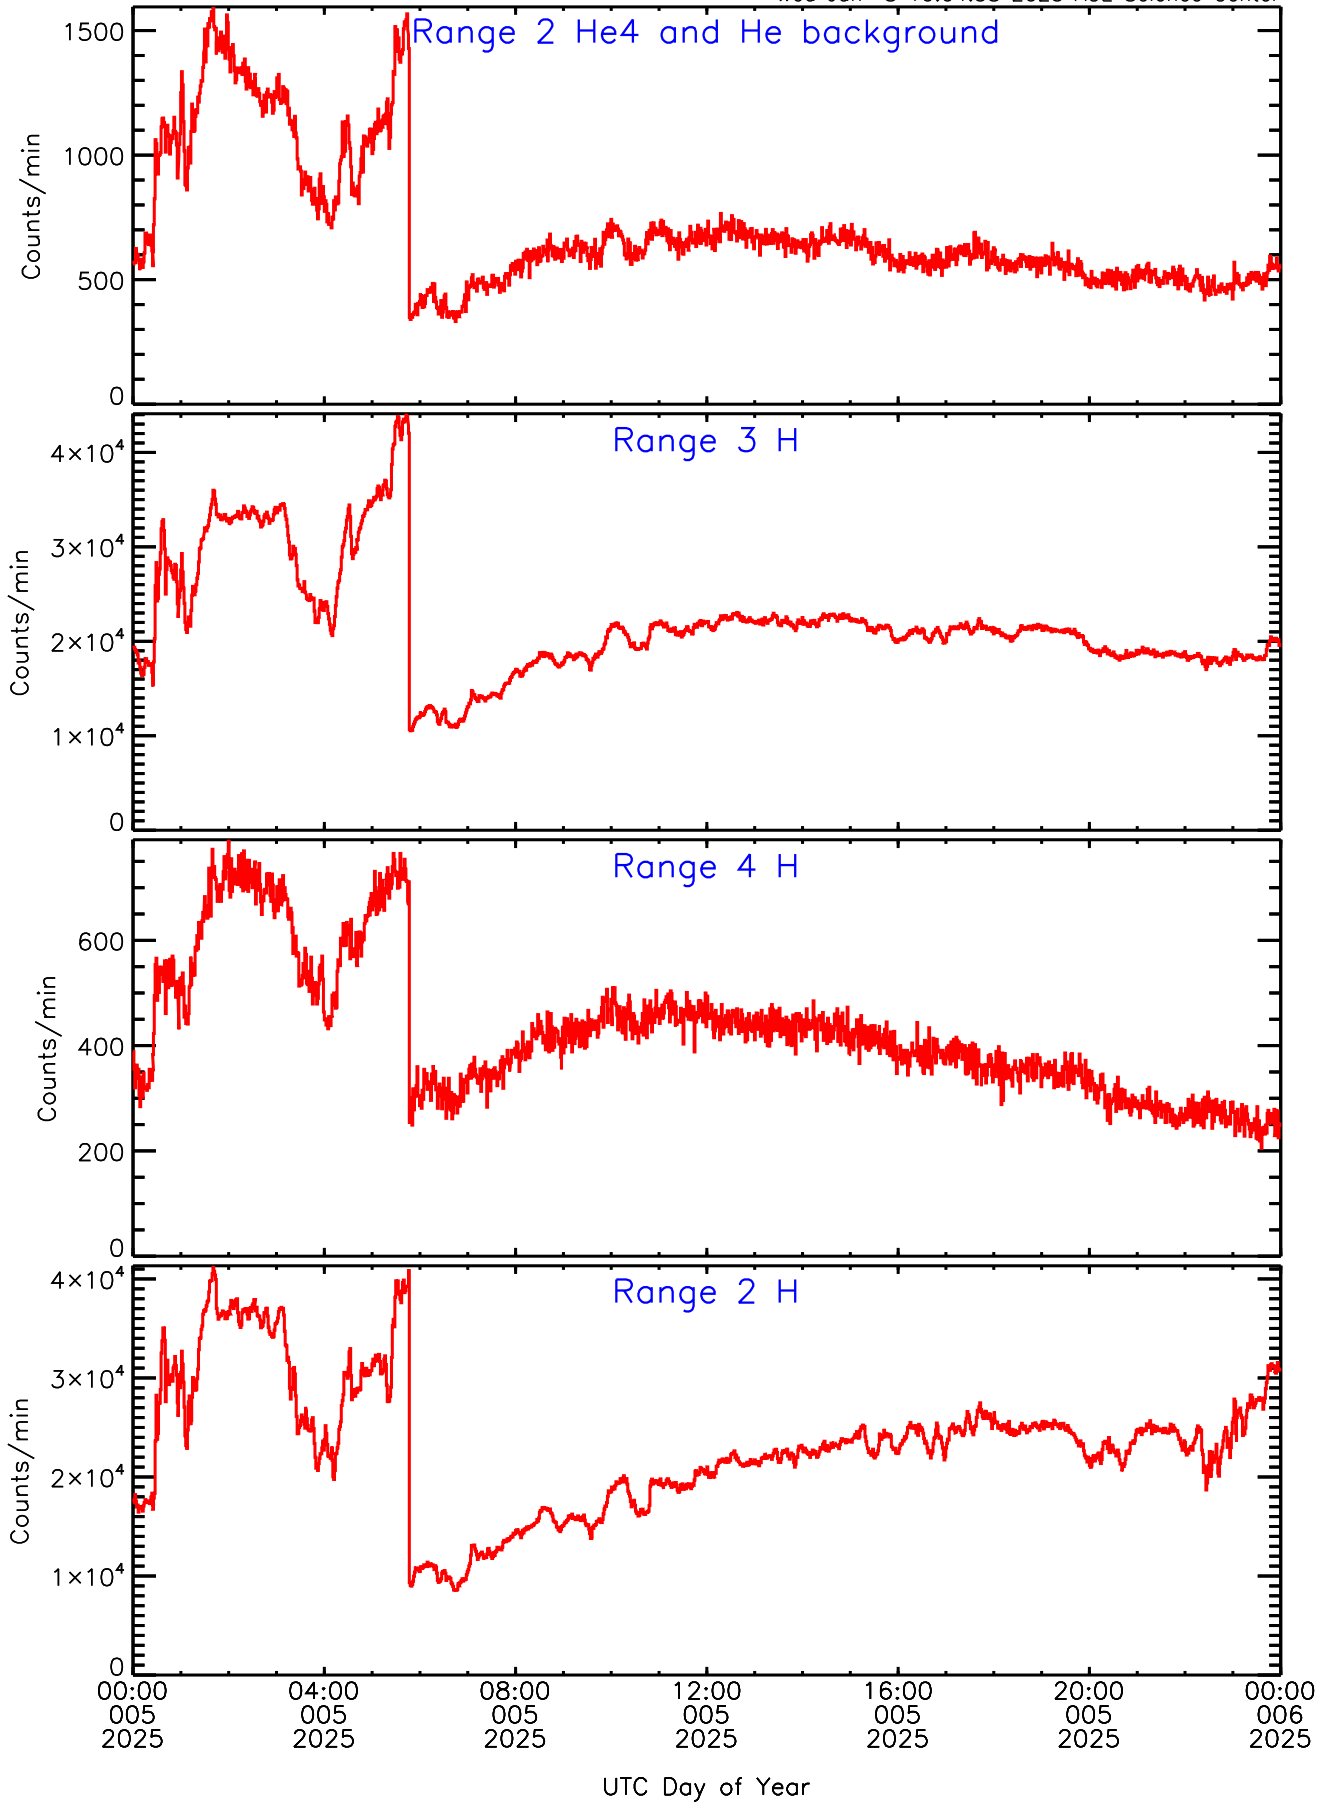

LET ahead BUFRATES Data for 2025-005

Wed Jan 8 10:04:38 2025 ACE Science Center