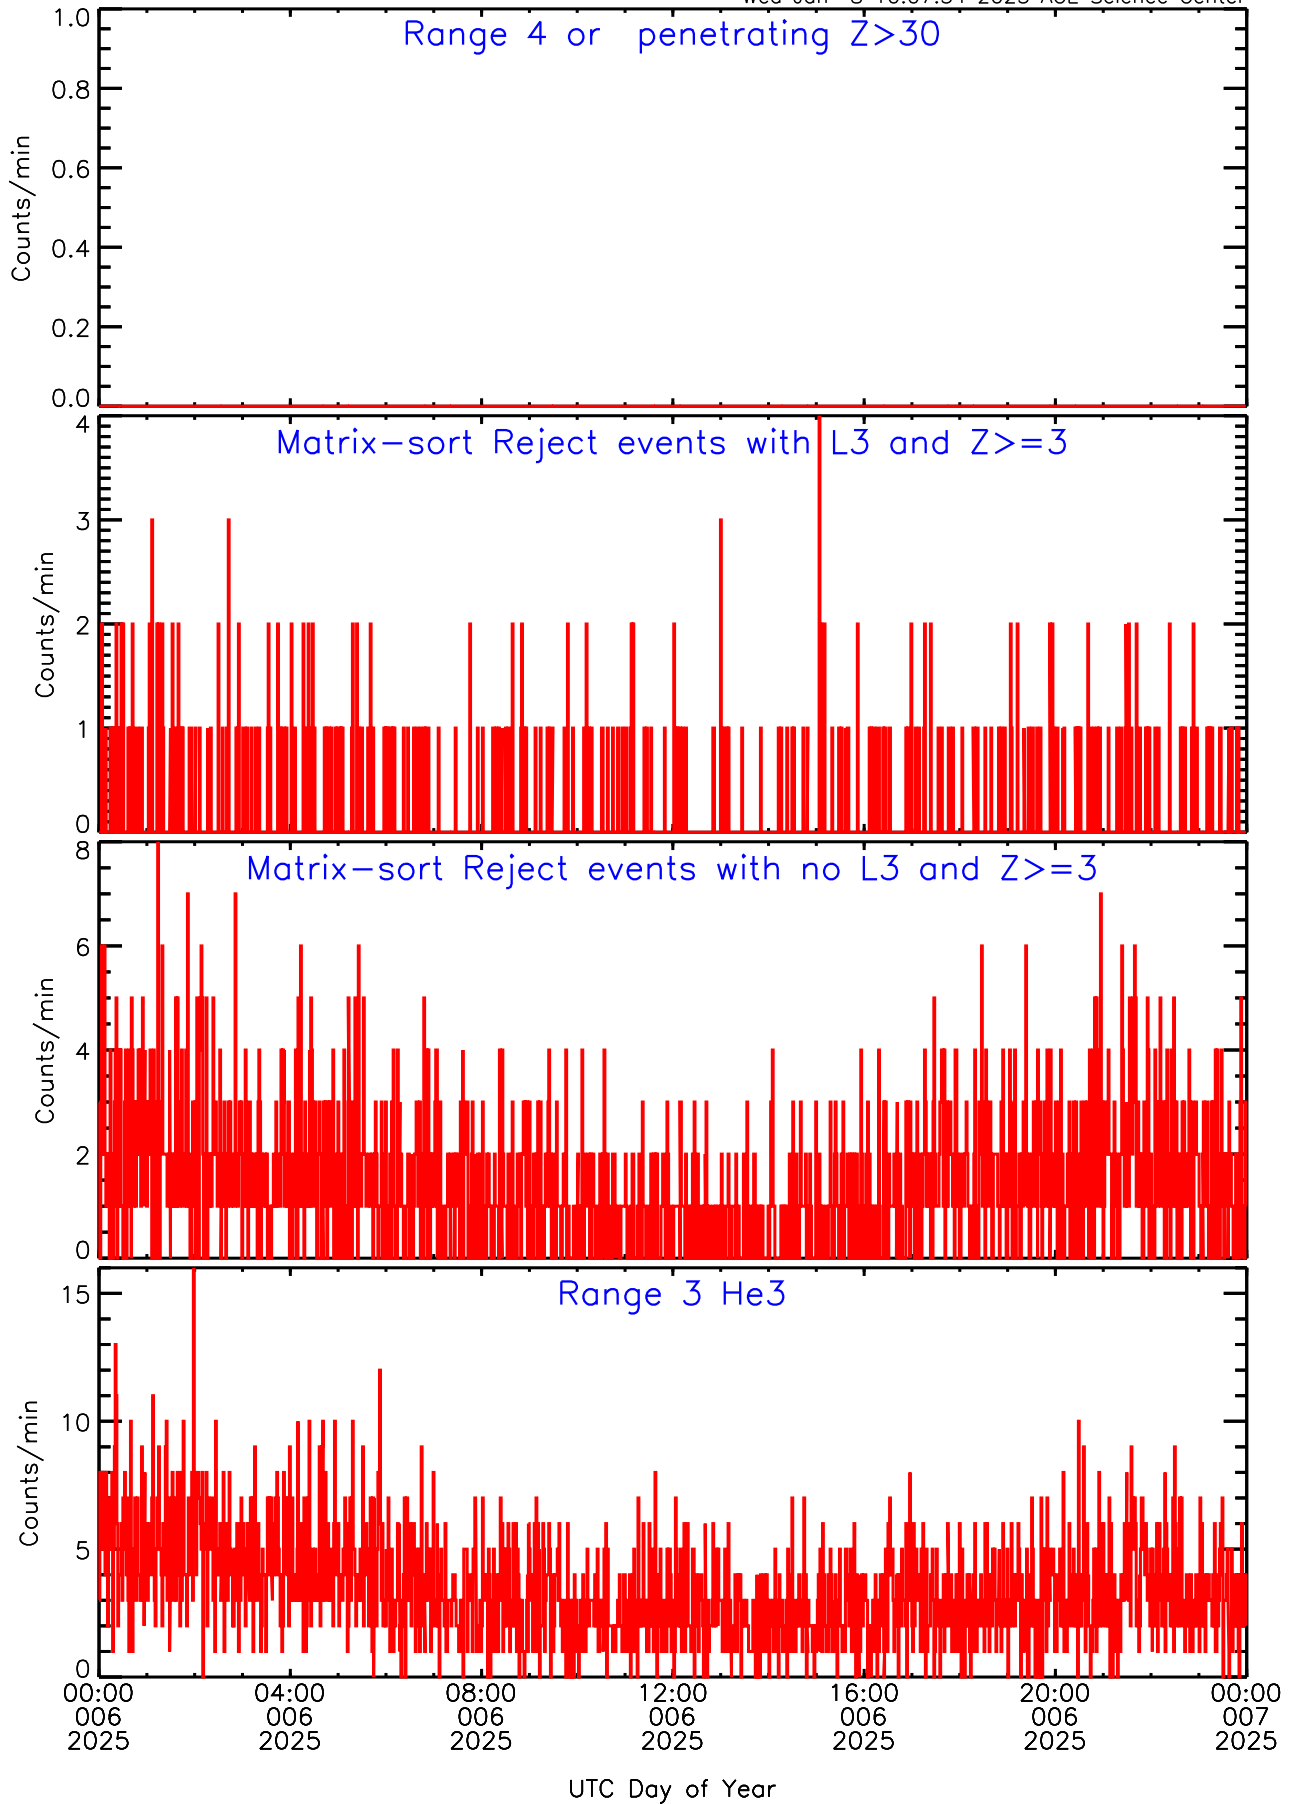

LET ahead BUFRATES Data for 2025-006

Wed Jan 8 10:07:34 2025 ACE Science Center