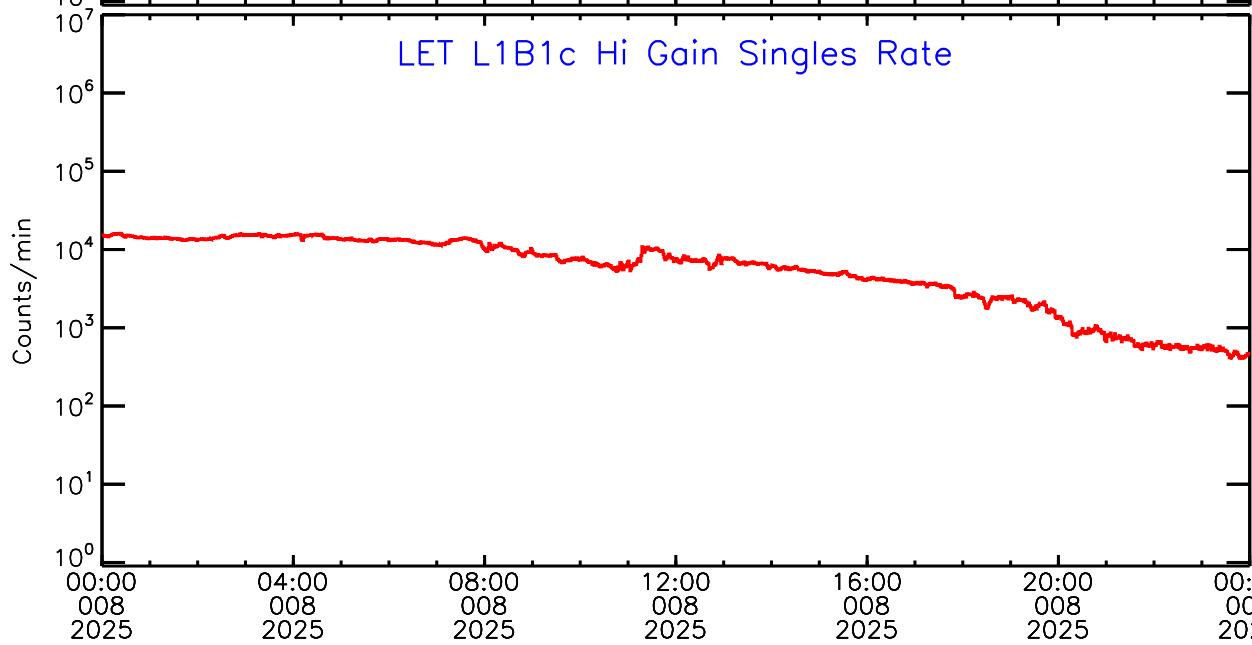

LET ahead Hi-Gain SINGLES RATES Data for 2025-008

Tue Jan 14 09:56:37 2025 ACE Science Center

UTC Day of Year