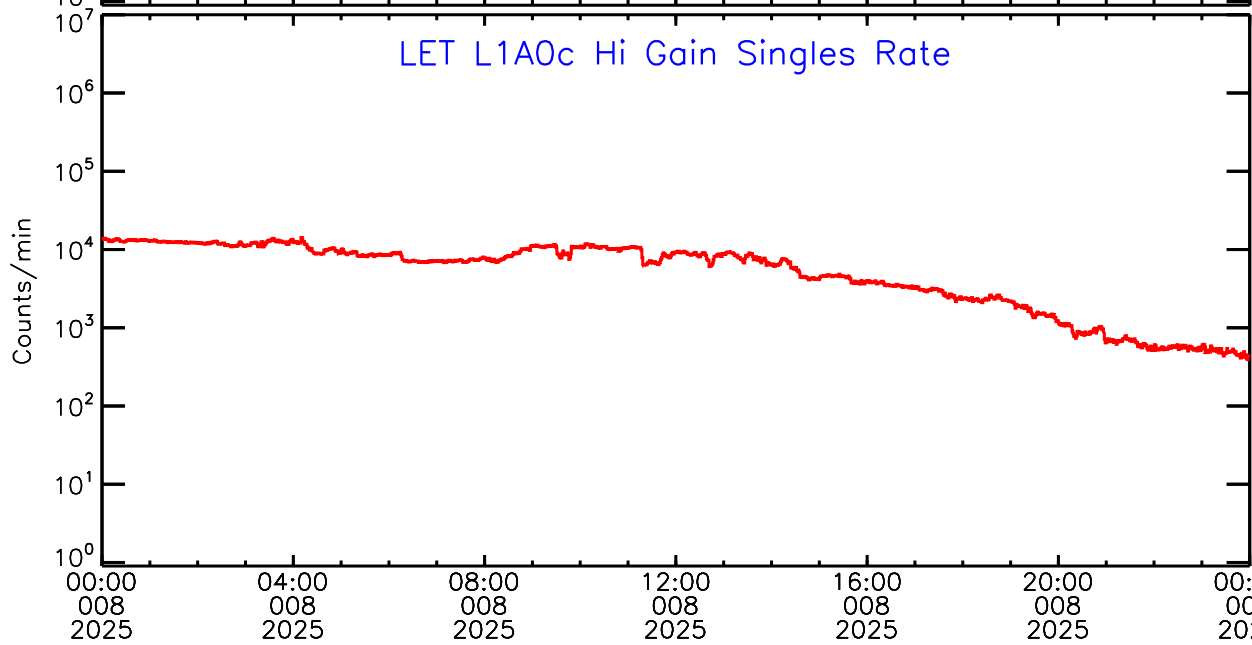

# LET ahead Hi-Gain SINGLES RATES Data for 2025-008

Tue Jan 14 09:56:37 2025 ACE Science Center

UTC Day of Year