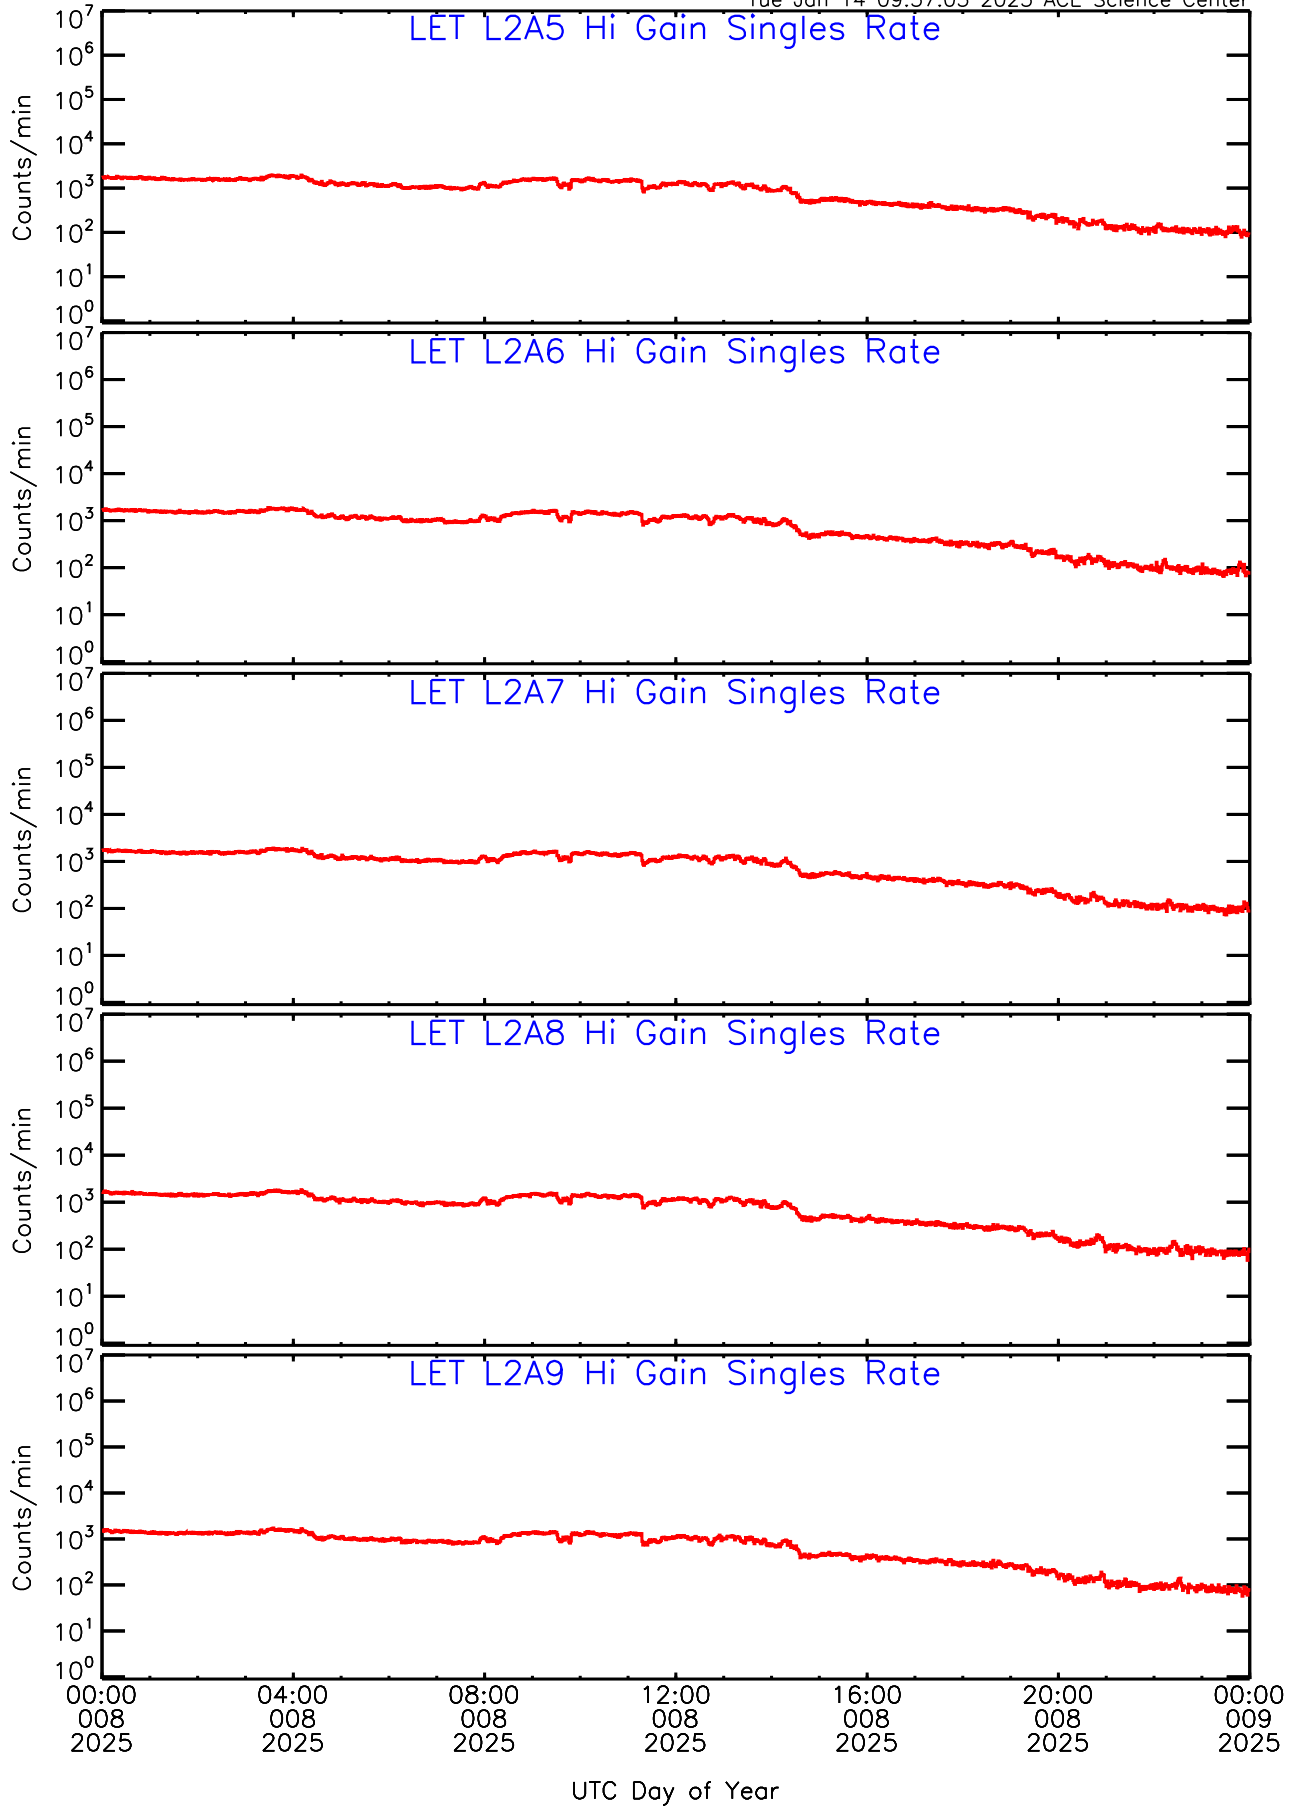

LET ahead Hi-Gain SINGLES RATES Data for 2025-008

Tue Jan 14 09:57:03 2025 ACE Science Center