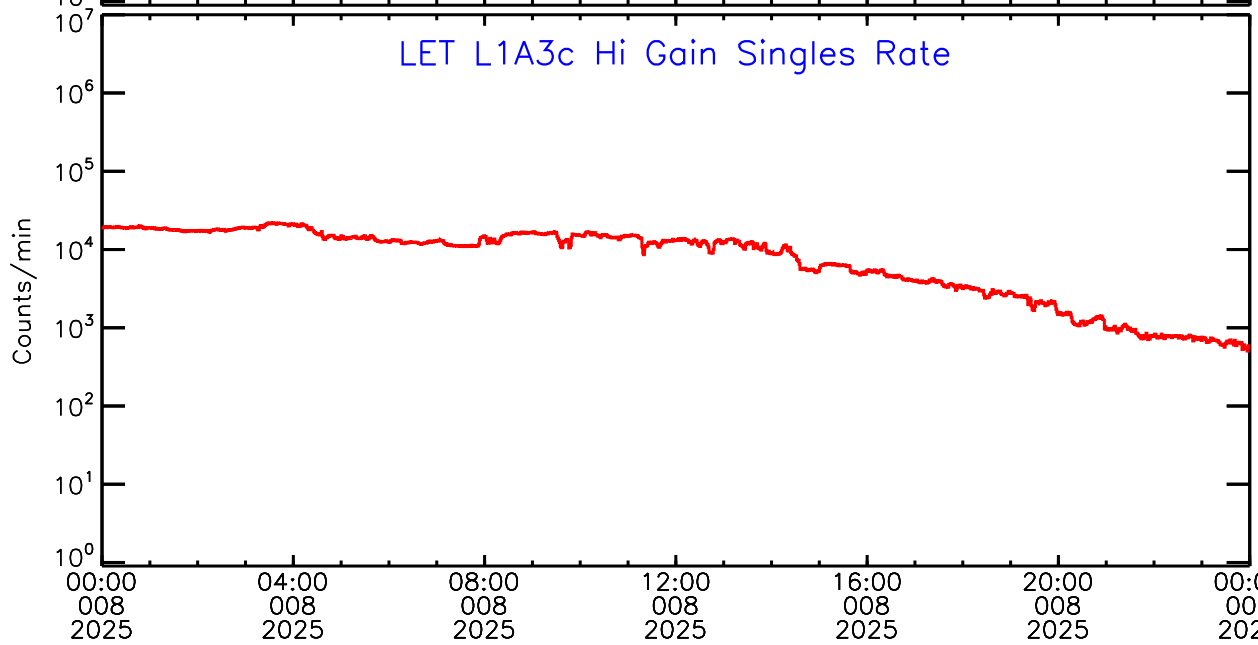

LET ahead Hi-Gain SINGLES RATES Data for 2025-008

Tue Jan 14 09:56:37 2025 ACE Science Center

UTC Day of Year