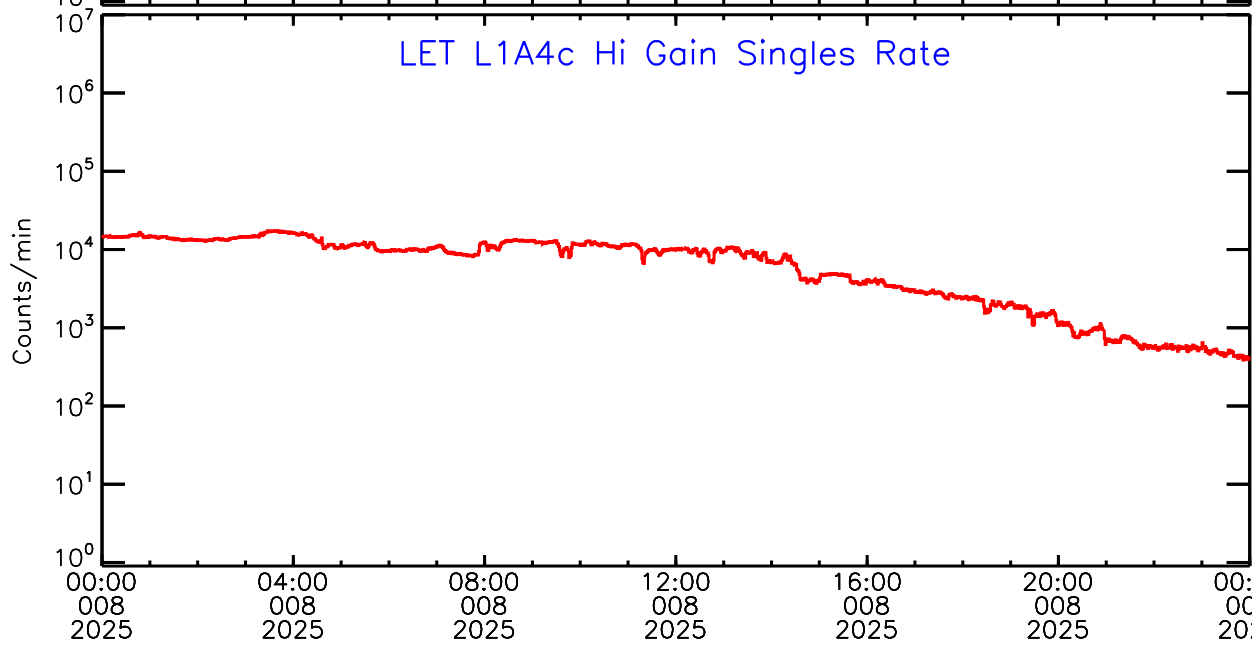

LET ahead Hi-Gain SINGLES RATES Data for 2025-008

Tue Jan 14 09:56:37 2025 ACE Science Center

UTC Day of Year