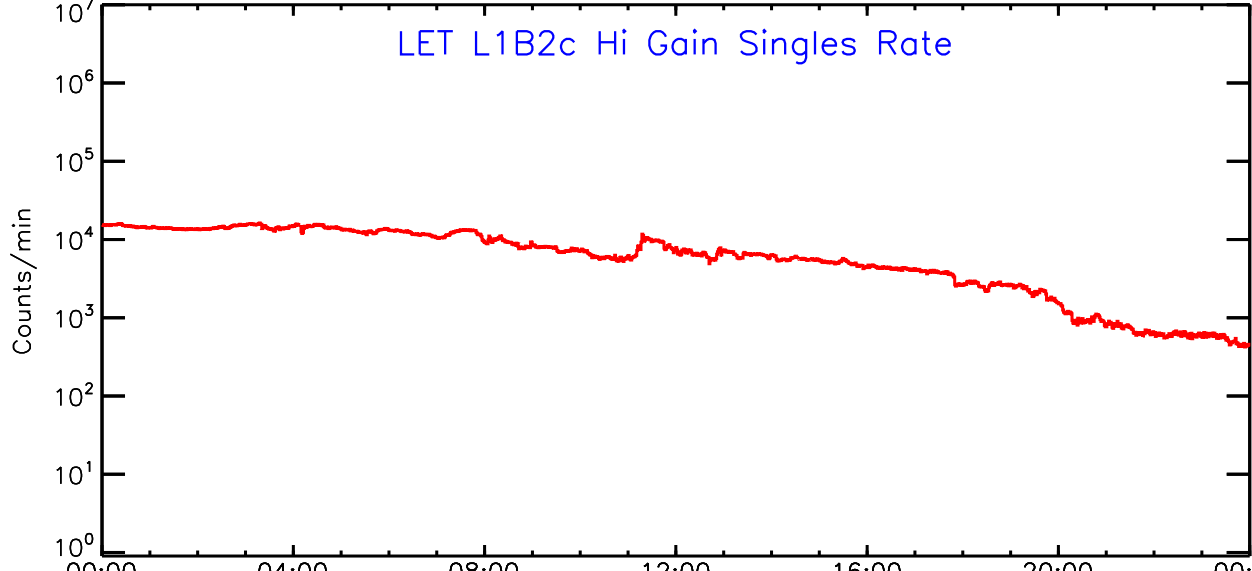

LET ahead Hi-Gain SINGLES RATES Data for 2025-008

Tue Jan 14 09:56:37 2025 ACE Science Center

UTC Day of Year