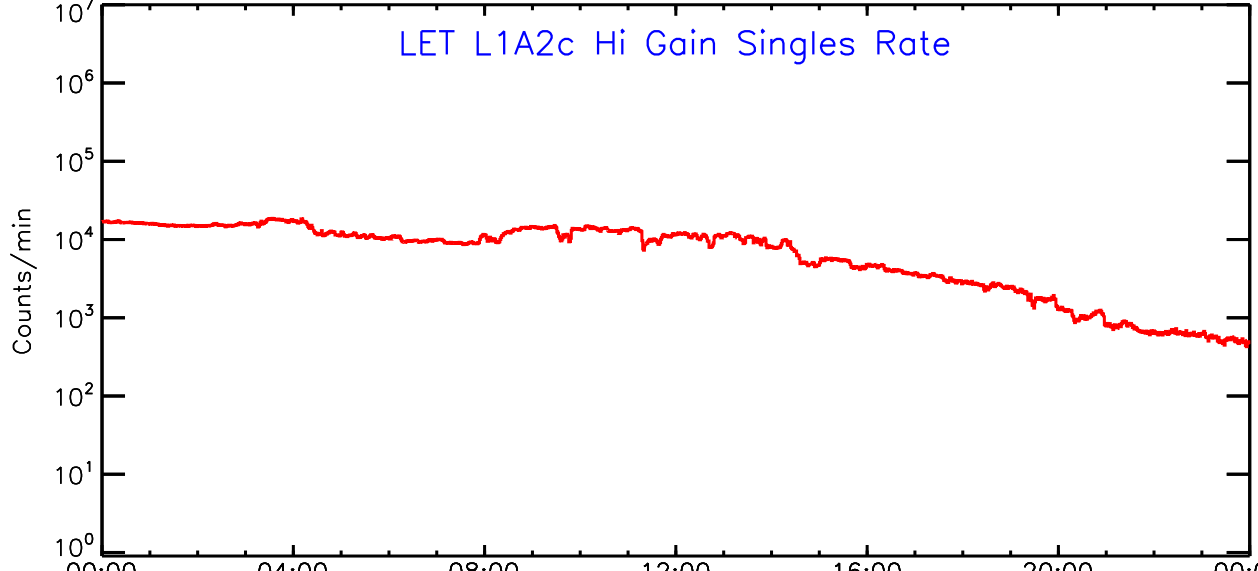

LET ahead Hi-Gain SINGLES RATES Data for 2025-008

Tue Jan 14 09:56:37 2025 ACE Science Center

UTC Day of Year