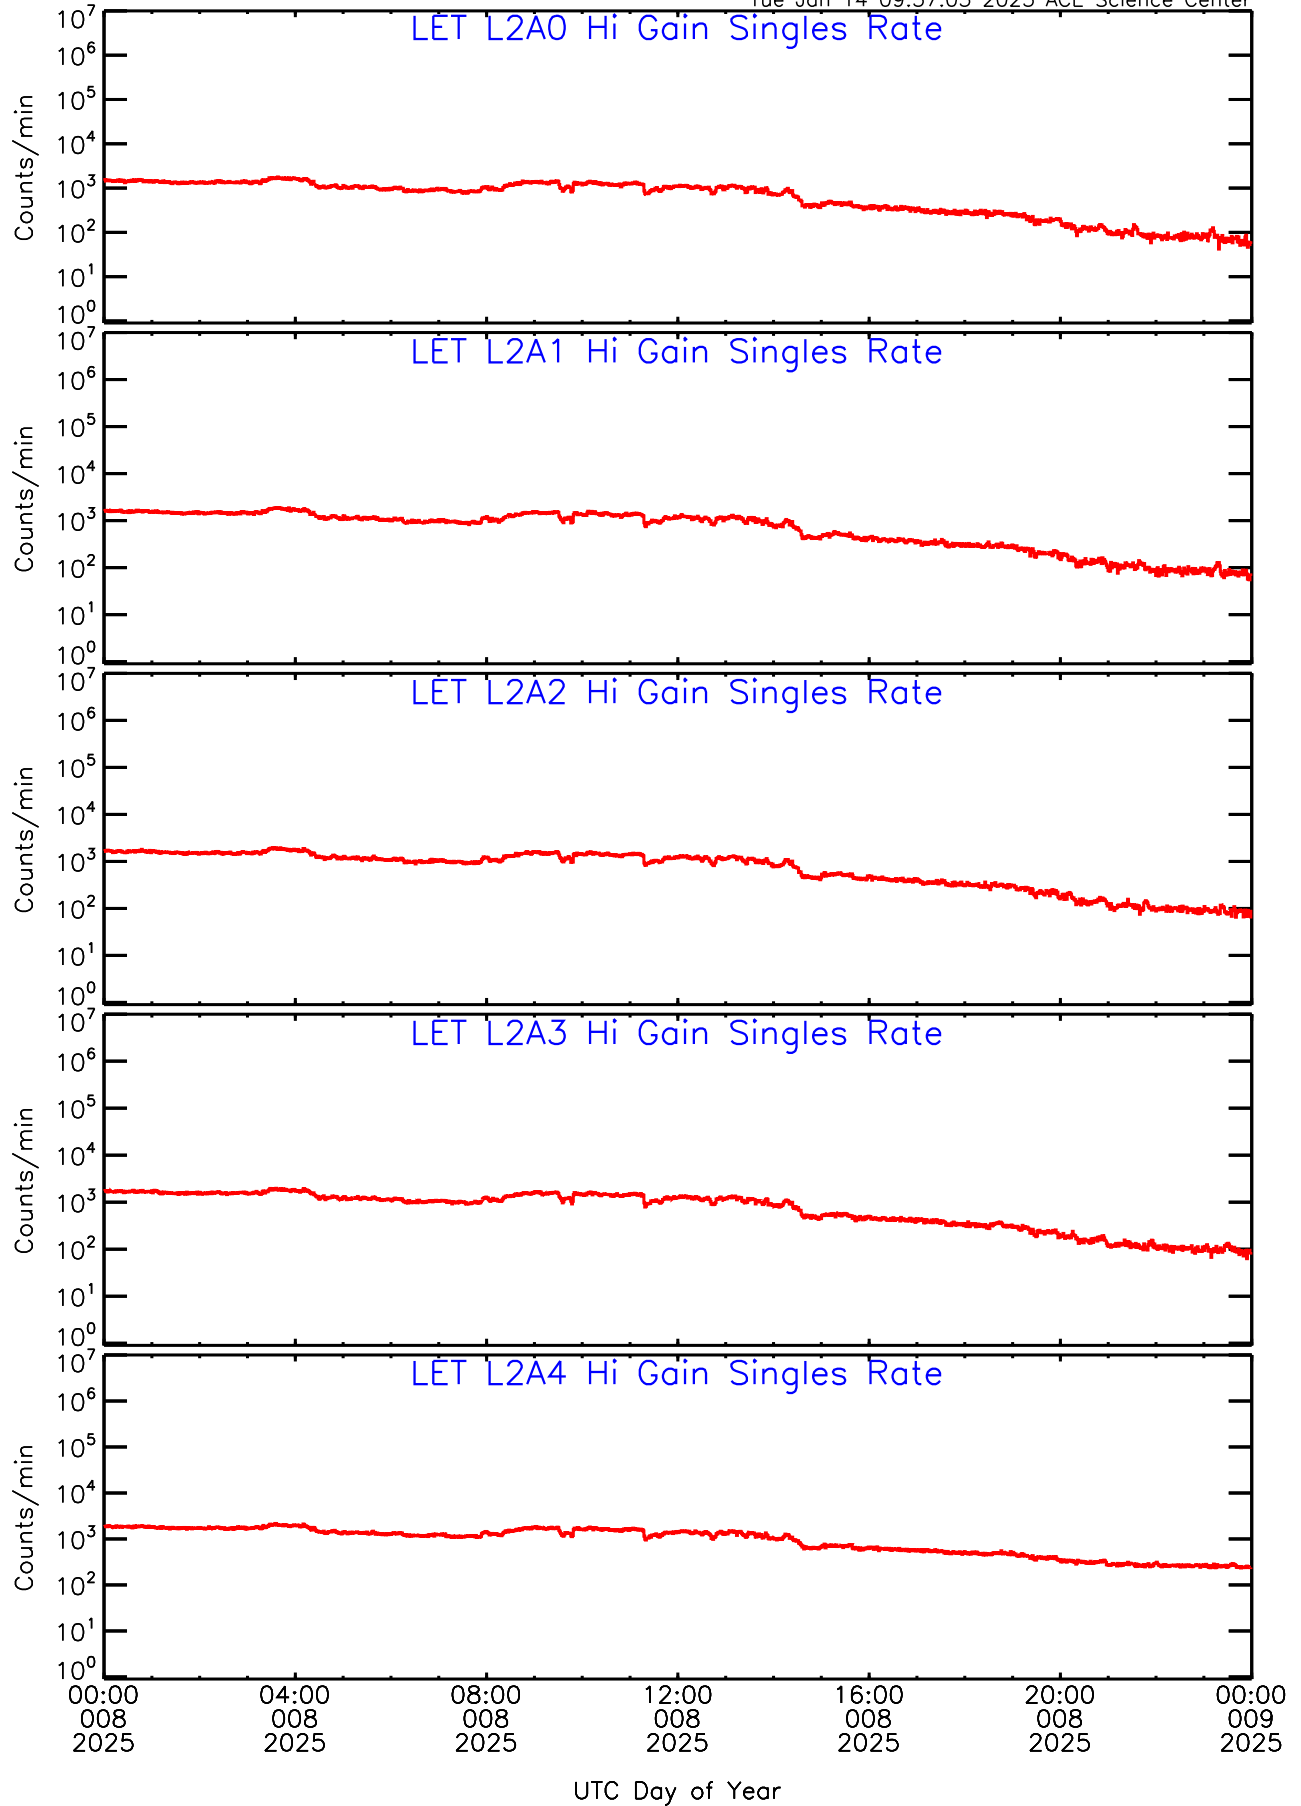

LET ahead Hi-Gain SINGLES RATES Data for 2025-008

Tue Jan 14 09:57:03 2025 ACE Science Center