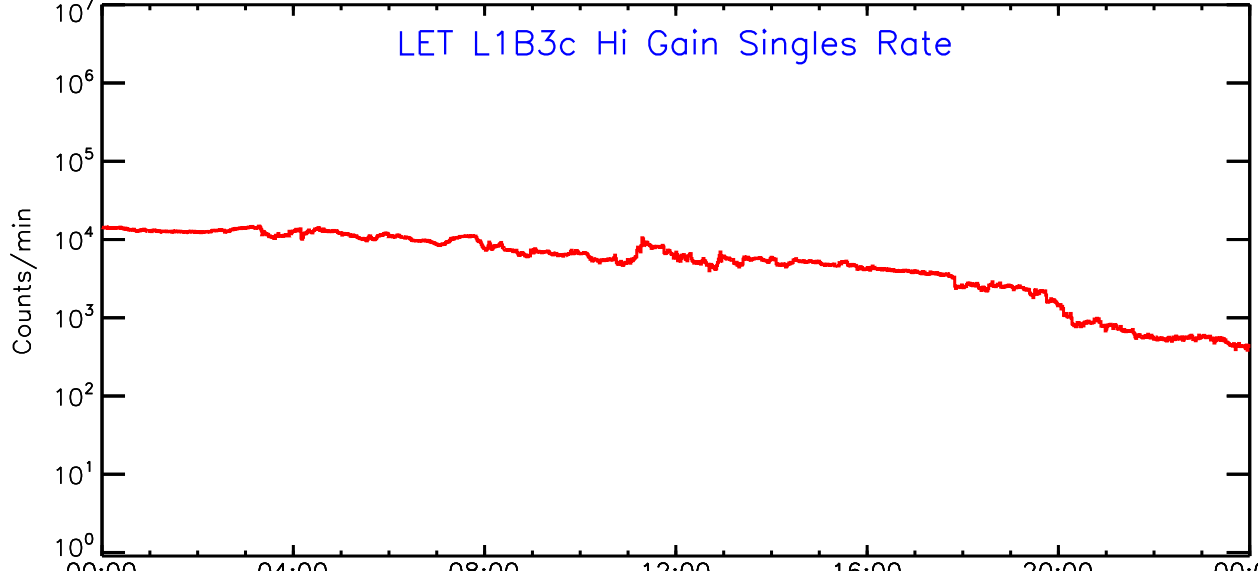

LET ahead Hi-Gain SINGLES RATES Data for 2025-008

Tue Jan 14 09:56:37 2025 ACE Science Center

00:00 008 2025 04:00 008 2025 08:00 008 2025 12:00 008 2025 16:00 008 2025 20:00 008 2025 00:00 009 2025

UTC Day of Year