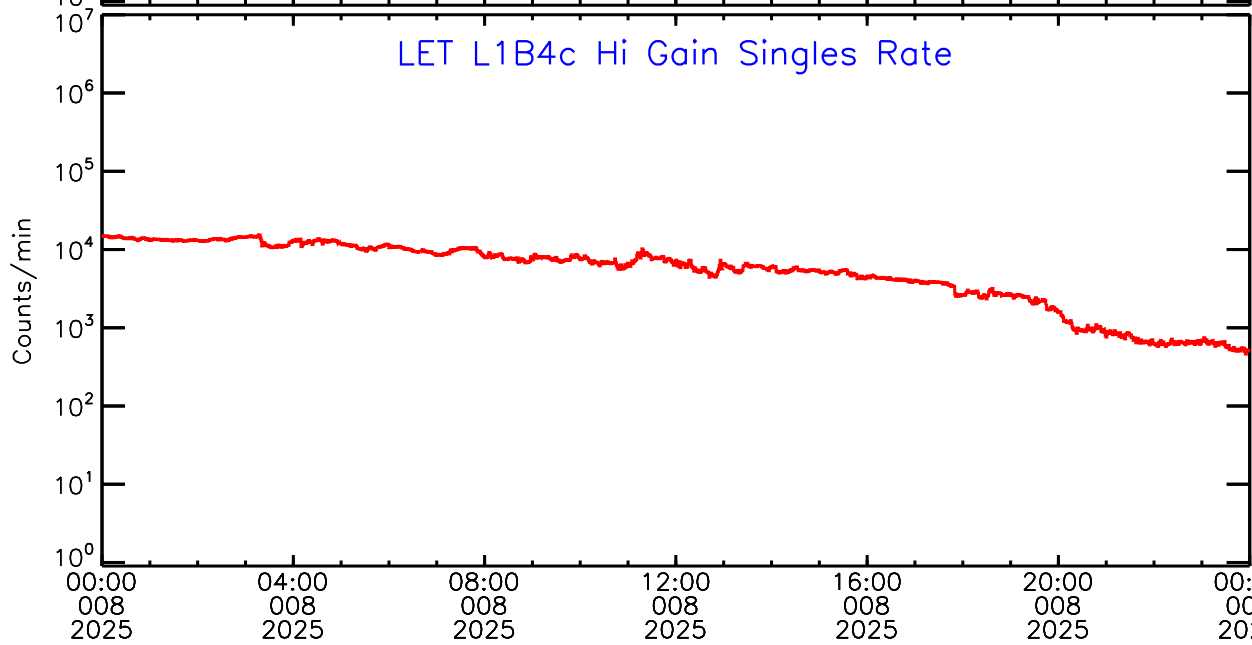

LET ahead Hi-Gain SINGLES RATES Data for 2025-008

Tue Jan 14 09:56:37 2025 ACE Science Center

UTC Day of Year