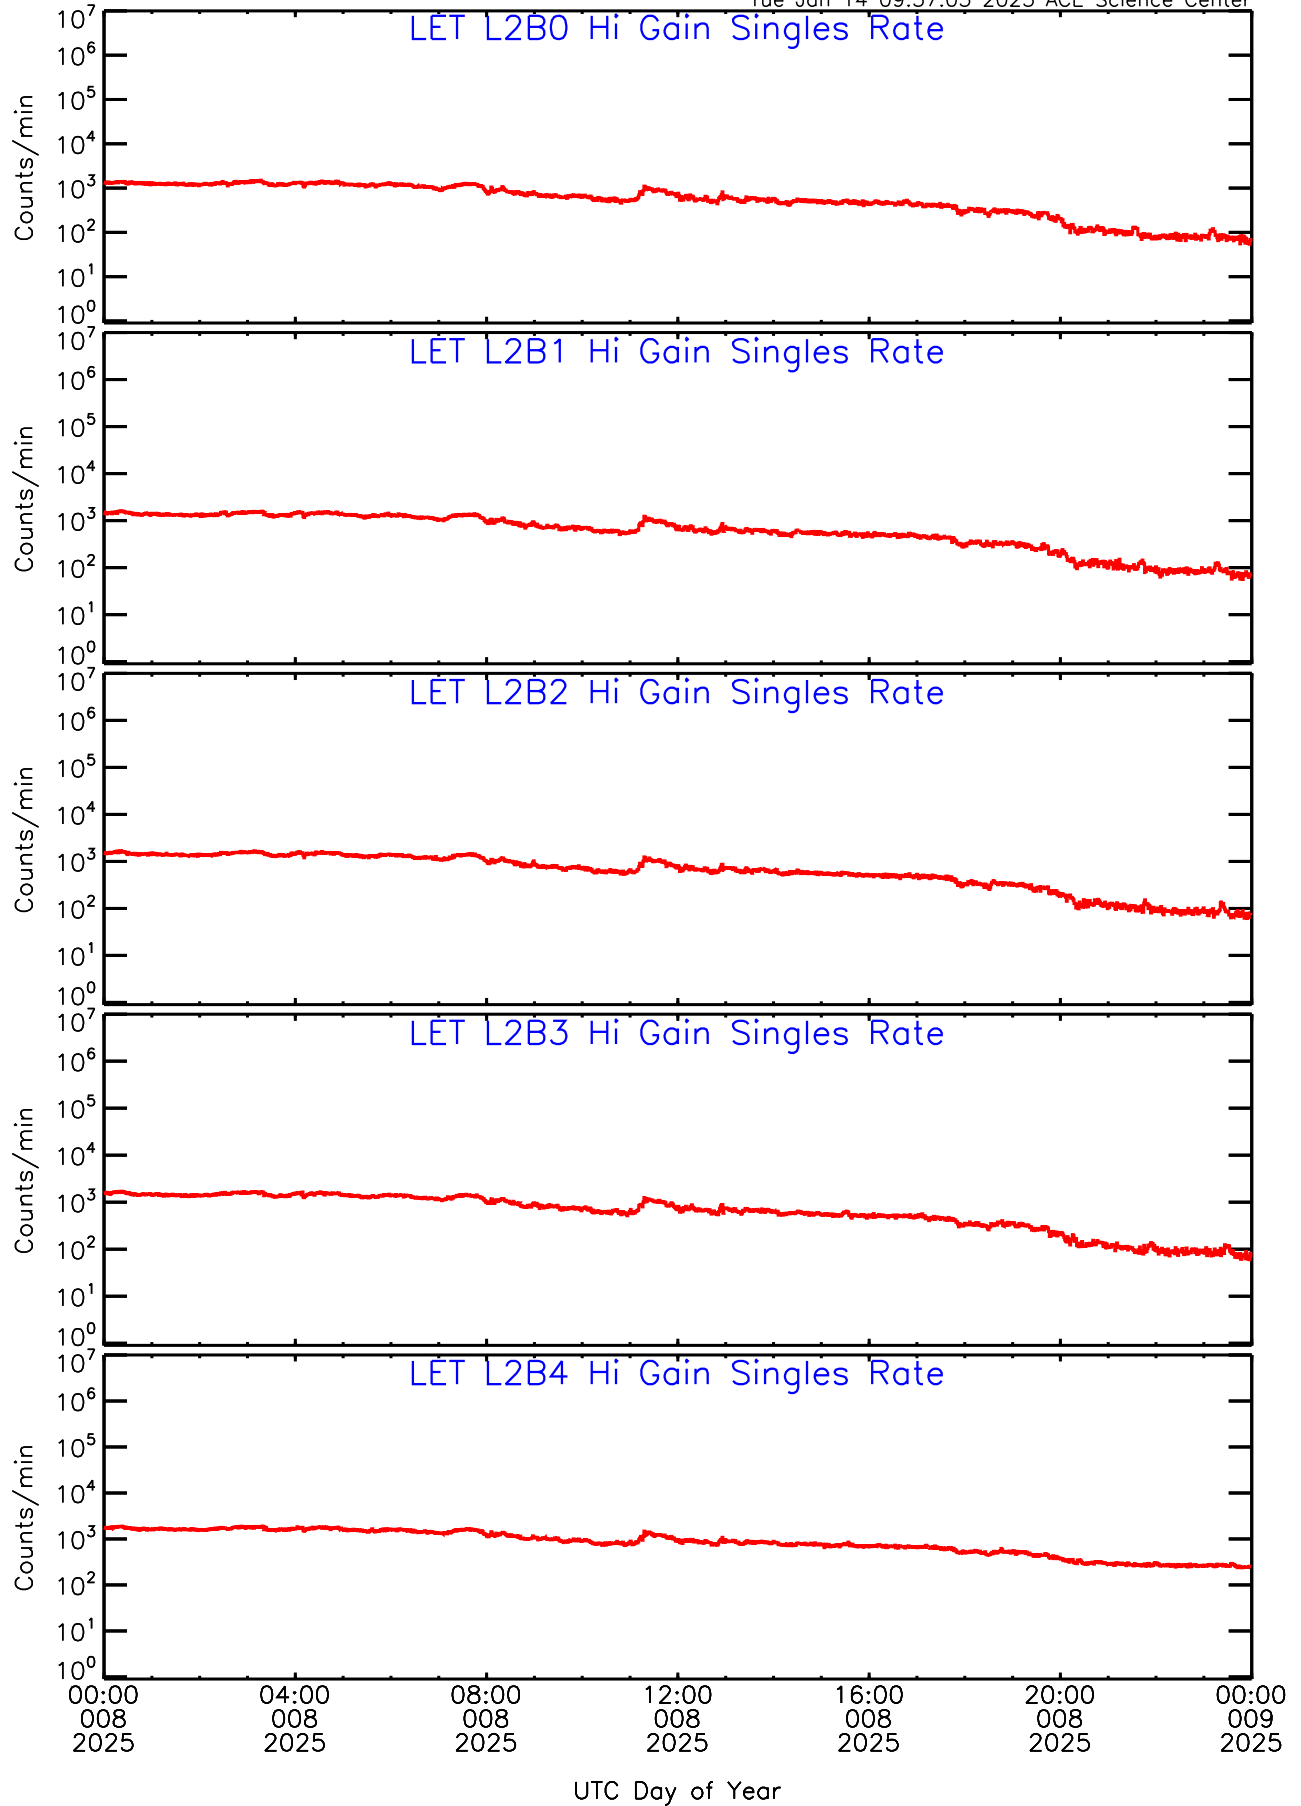

LET ahead Hi-Gain SINGLES RATES Data for 2025-008

Tue Jan 14 09:57:03 2025 ACE Science Center