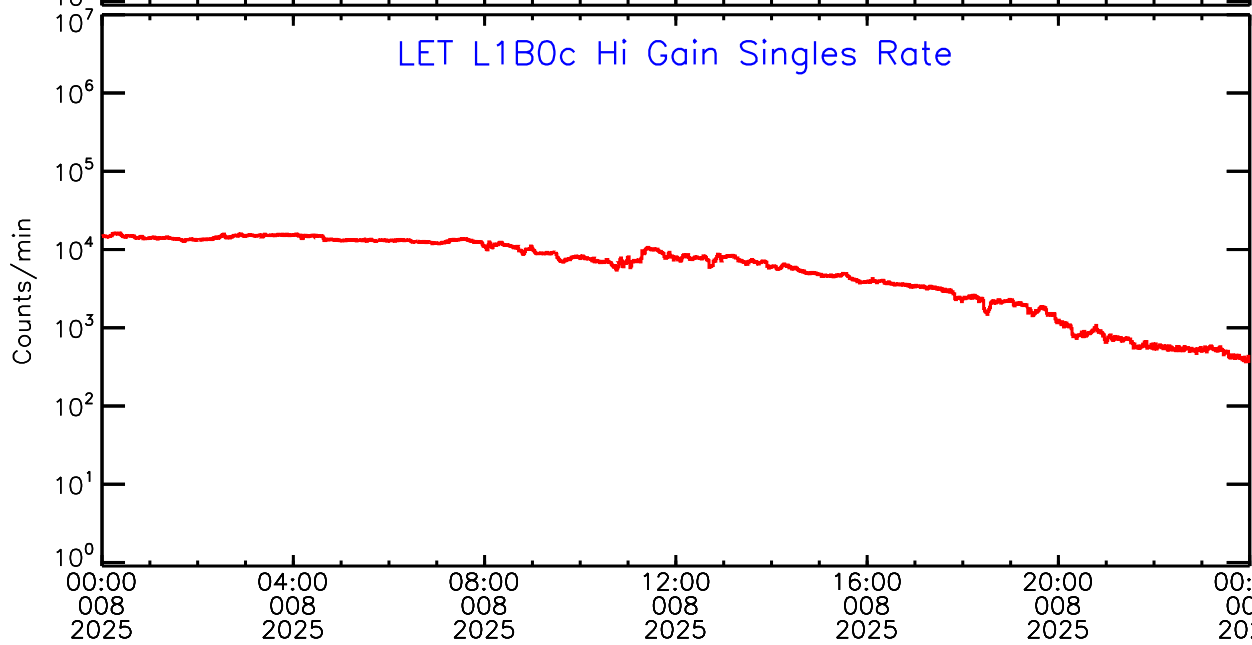

LET ahead Hi-Gain SINGLES RATES Data for 2025-008

Tue Jan 14 09:56:37 2025 ACE Science Center

UTC Day of Year