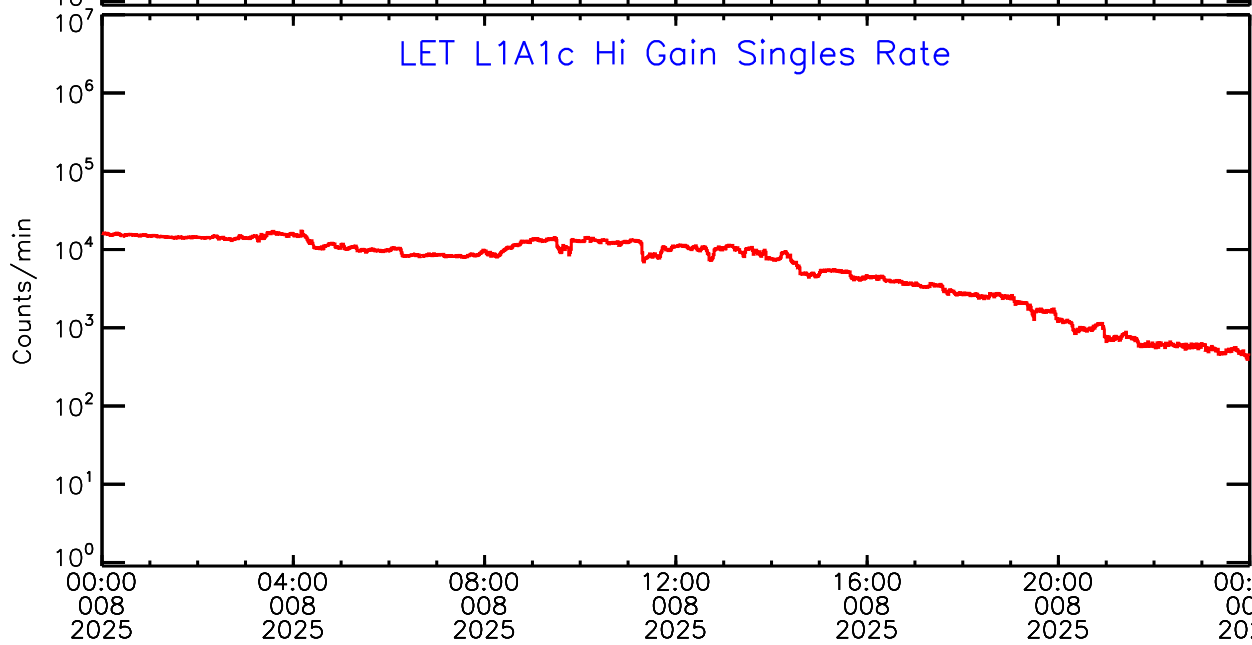

LET ahead Hi-Gain SINGLES RATES Data for 2025-008

Tue Jan 14 09:56:37 2025 ACE Science Center

UTC Day of Year