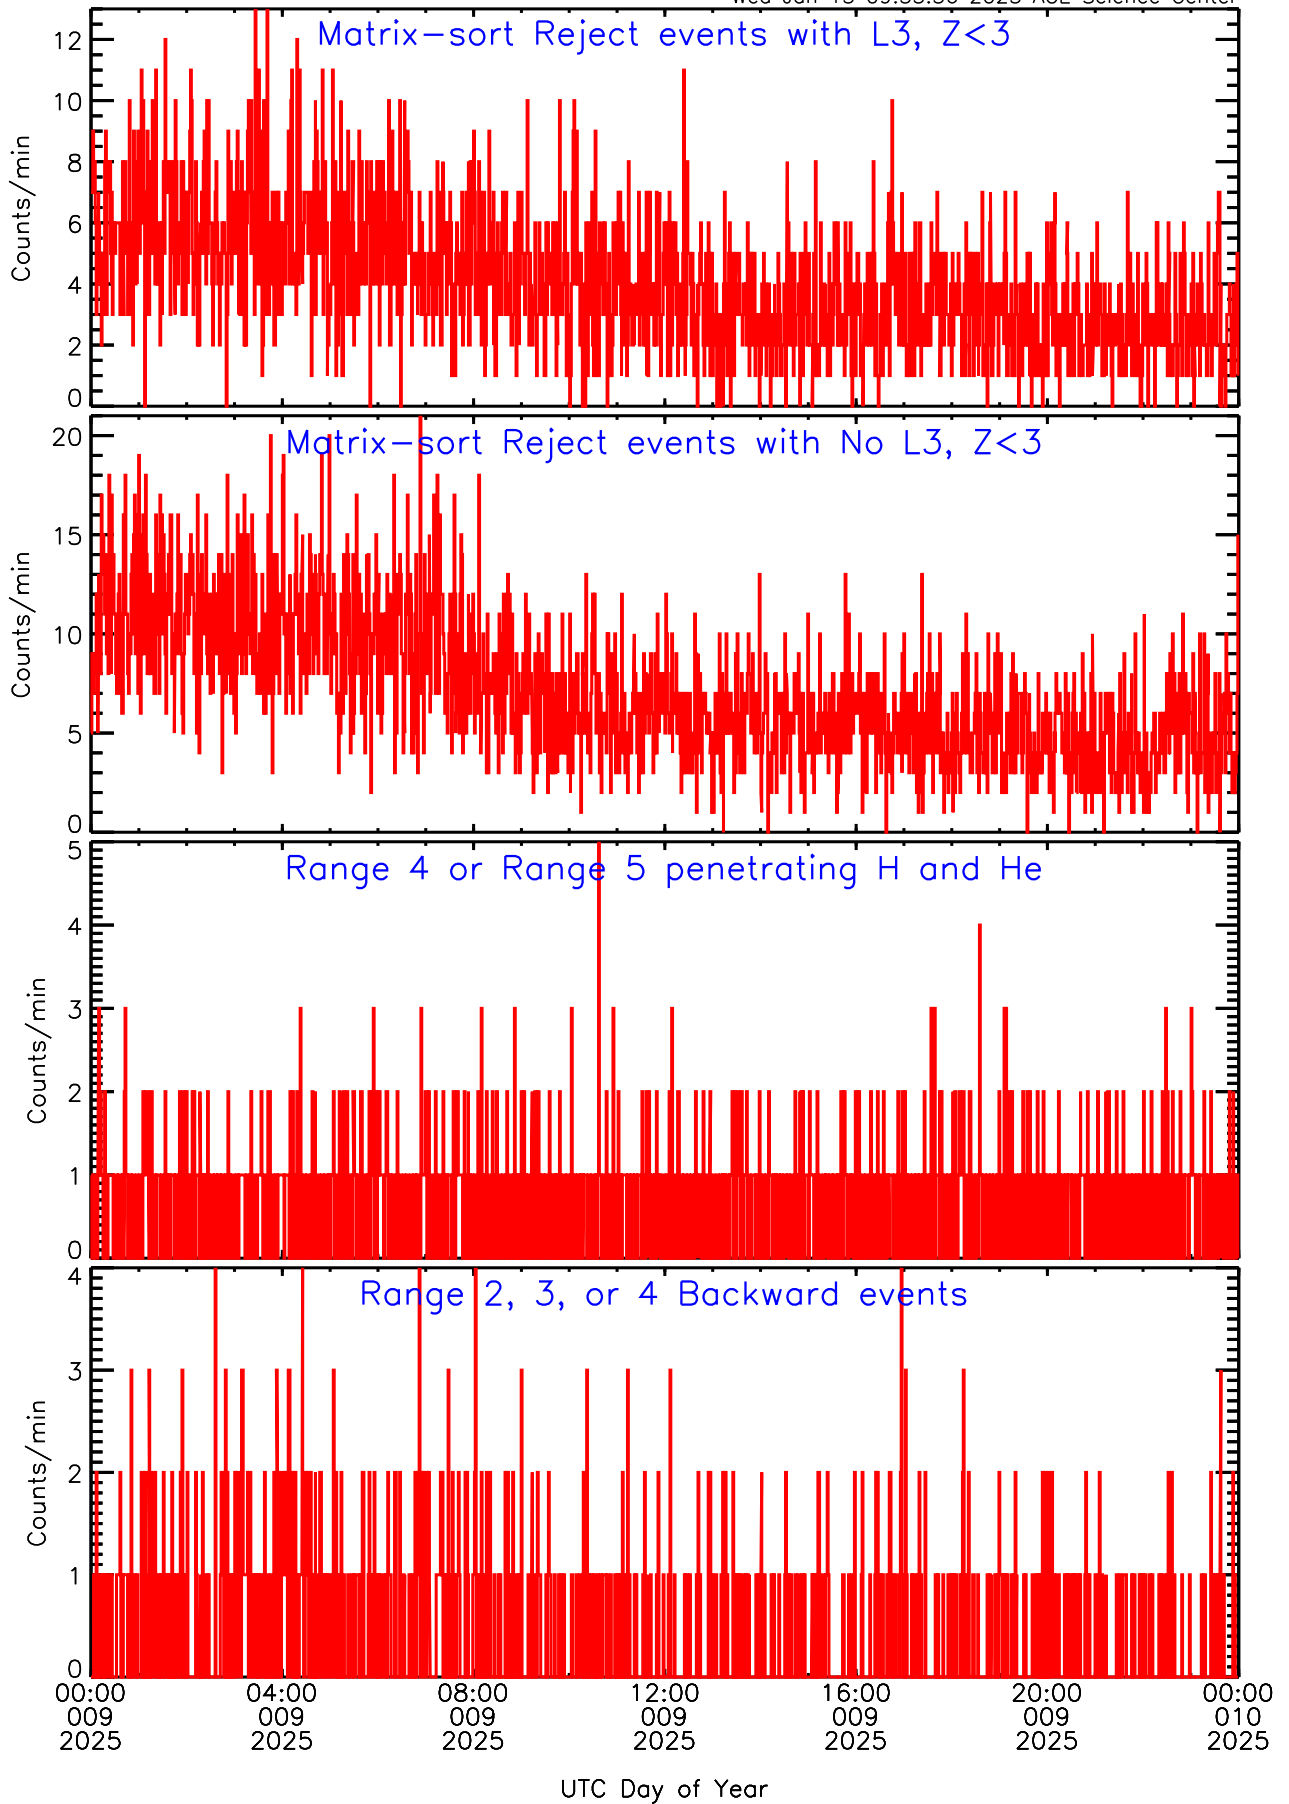

LET ahead BUFRATES Data for 2025-009

Wed Jan 15 09:55:56 2025 ACE Science Center