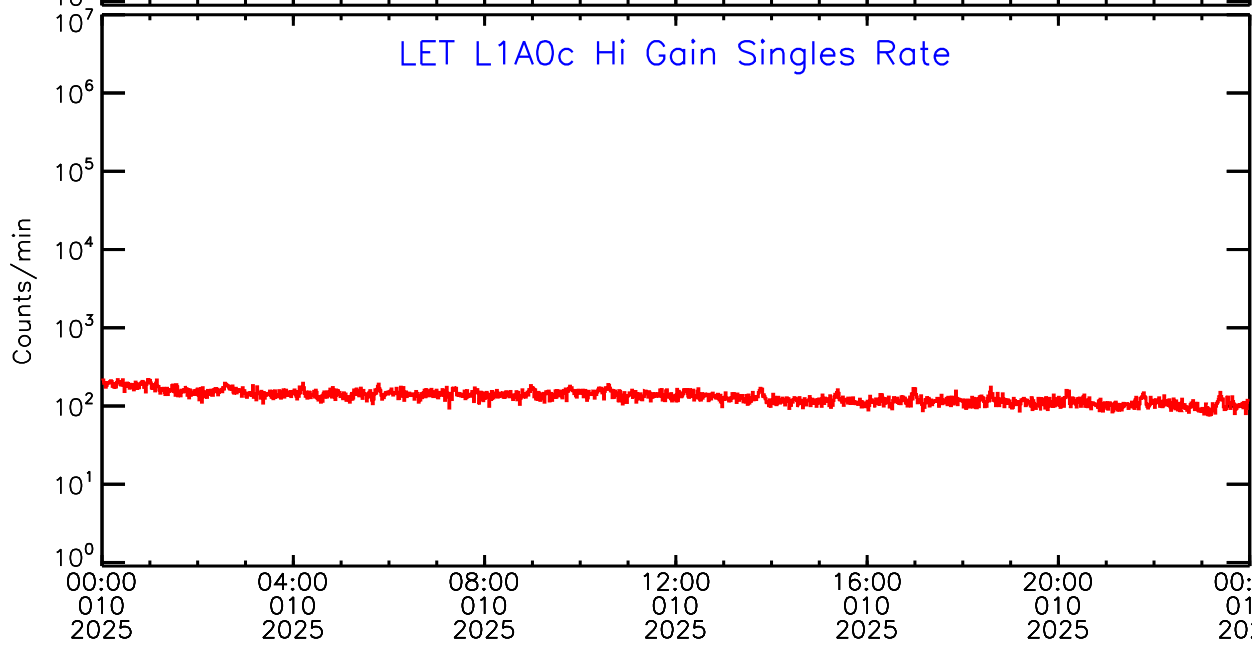

LET ahead Hi-Gain SINGLES RATES Data for 2025-010

Thu Jan 16 09:56:38 2025 ACE Science Center

UTC Day of Year