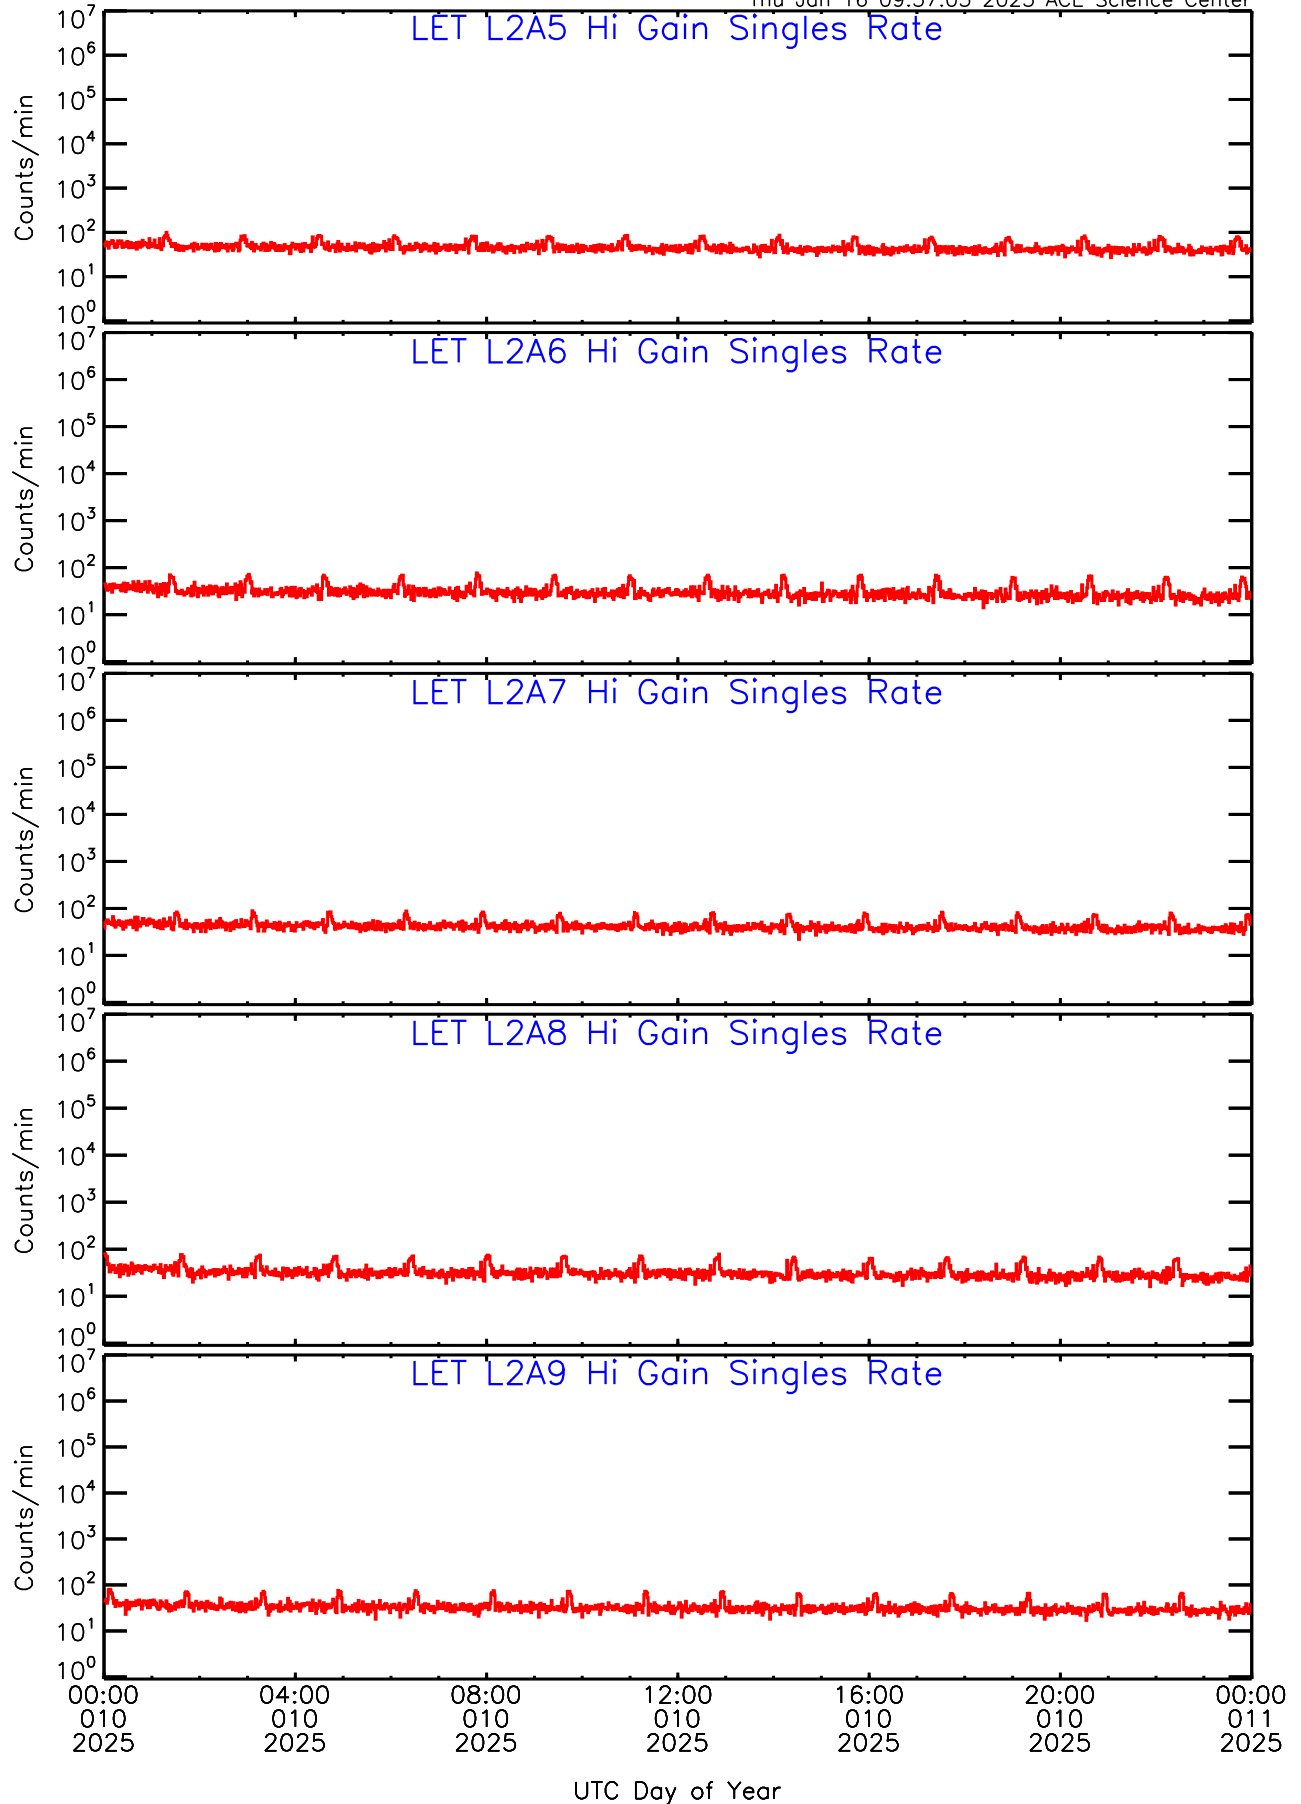

LET ahead Hi-Gain SINGLES RATES Data for 2025-010

Thu Jan 16 09:57:05 2025 ACE Science Center