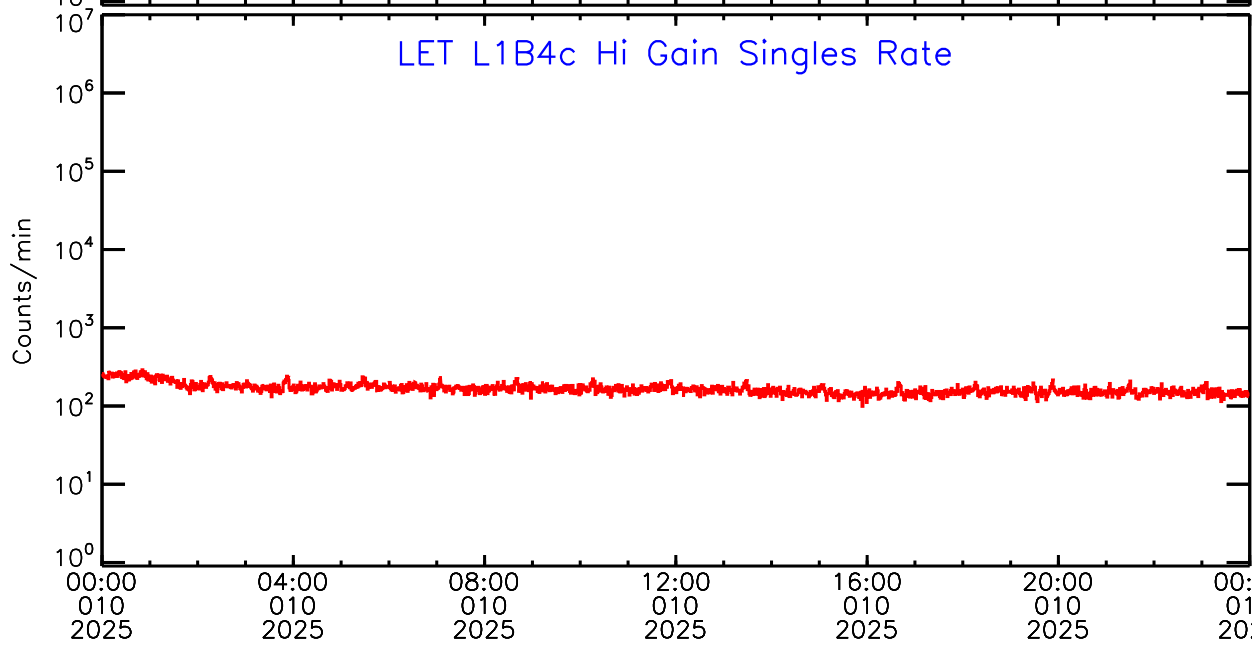

LET ahead Hi-Gain SINGLES RATES Data for 2025-010

Thu Jan 16 09:56:38 2025 ACE Science Center

UTC Day of Year