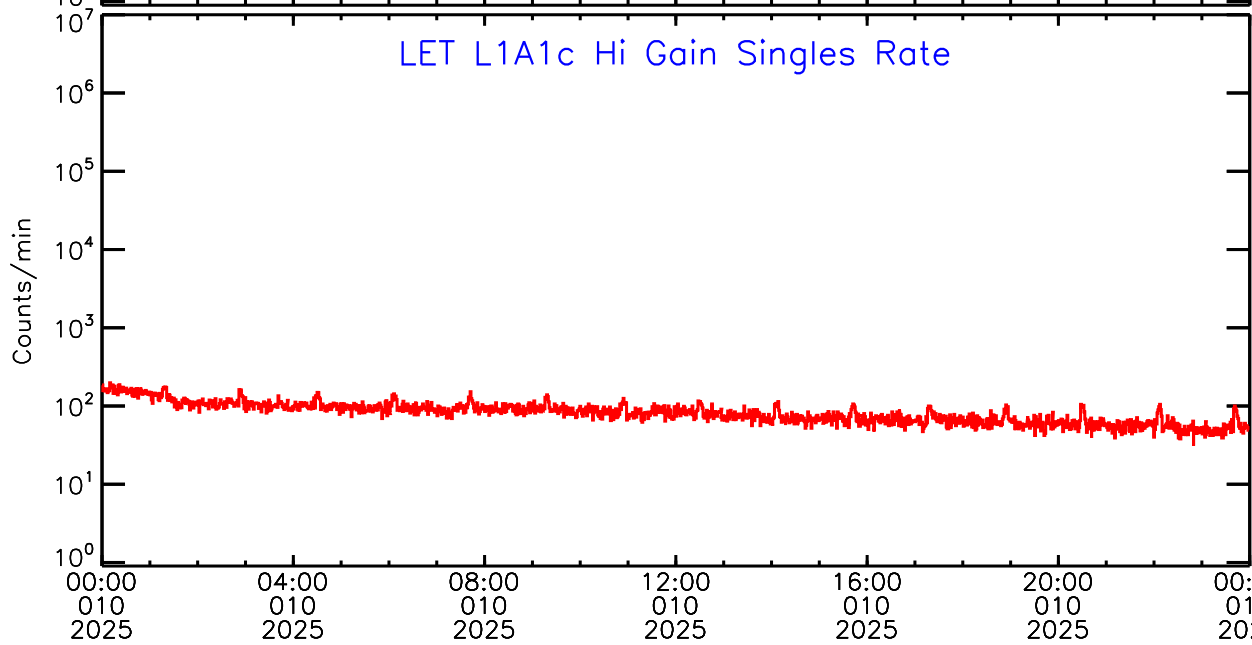

LET ahead Hi-Gain SINGLES RATES Data for 2025-010

Thu Jan 16 09:56:38 2025 ACE Science Center

UTC Day of Year