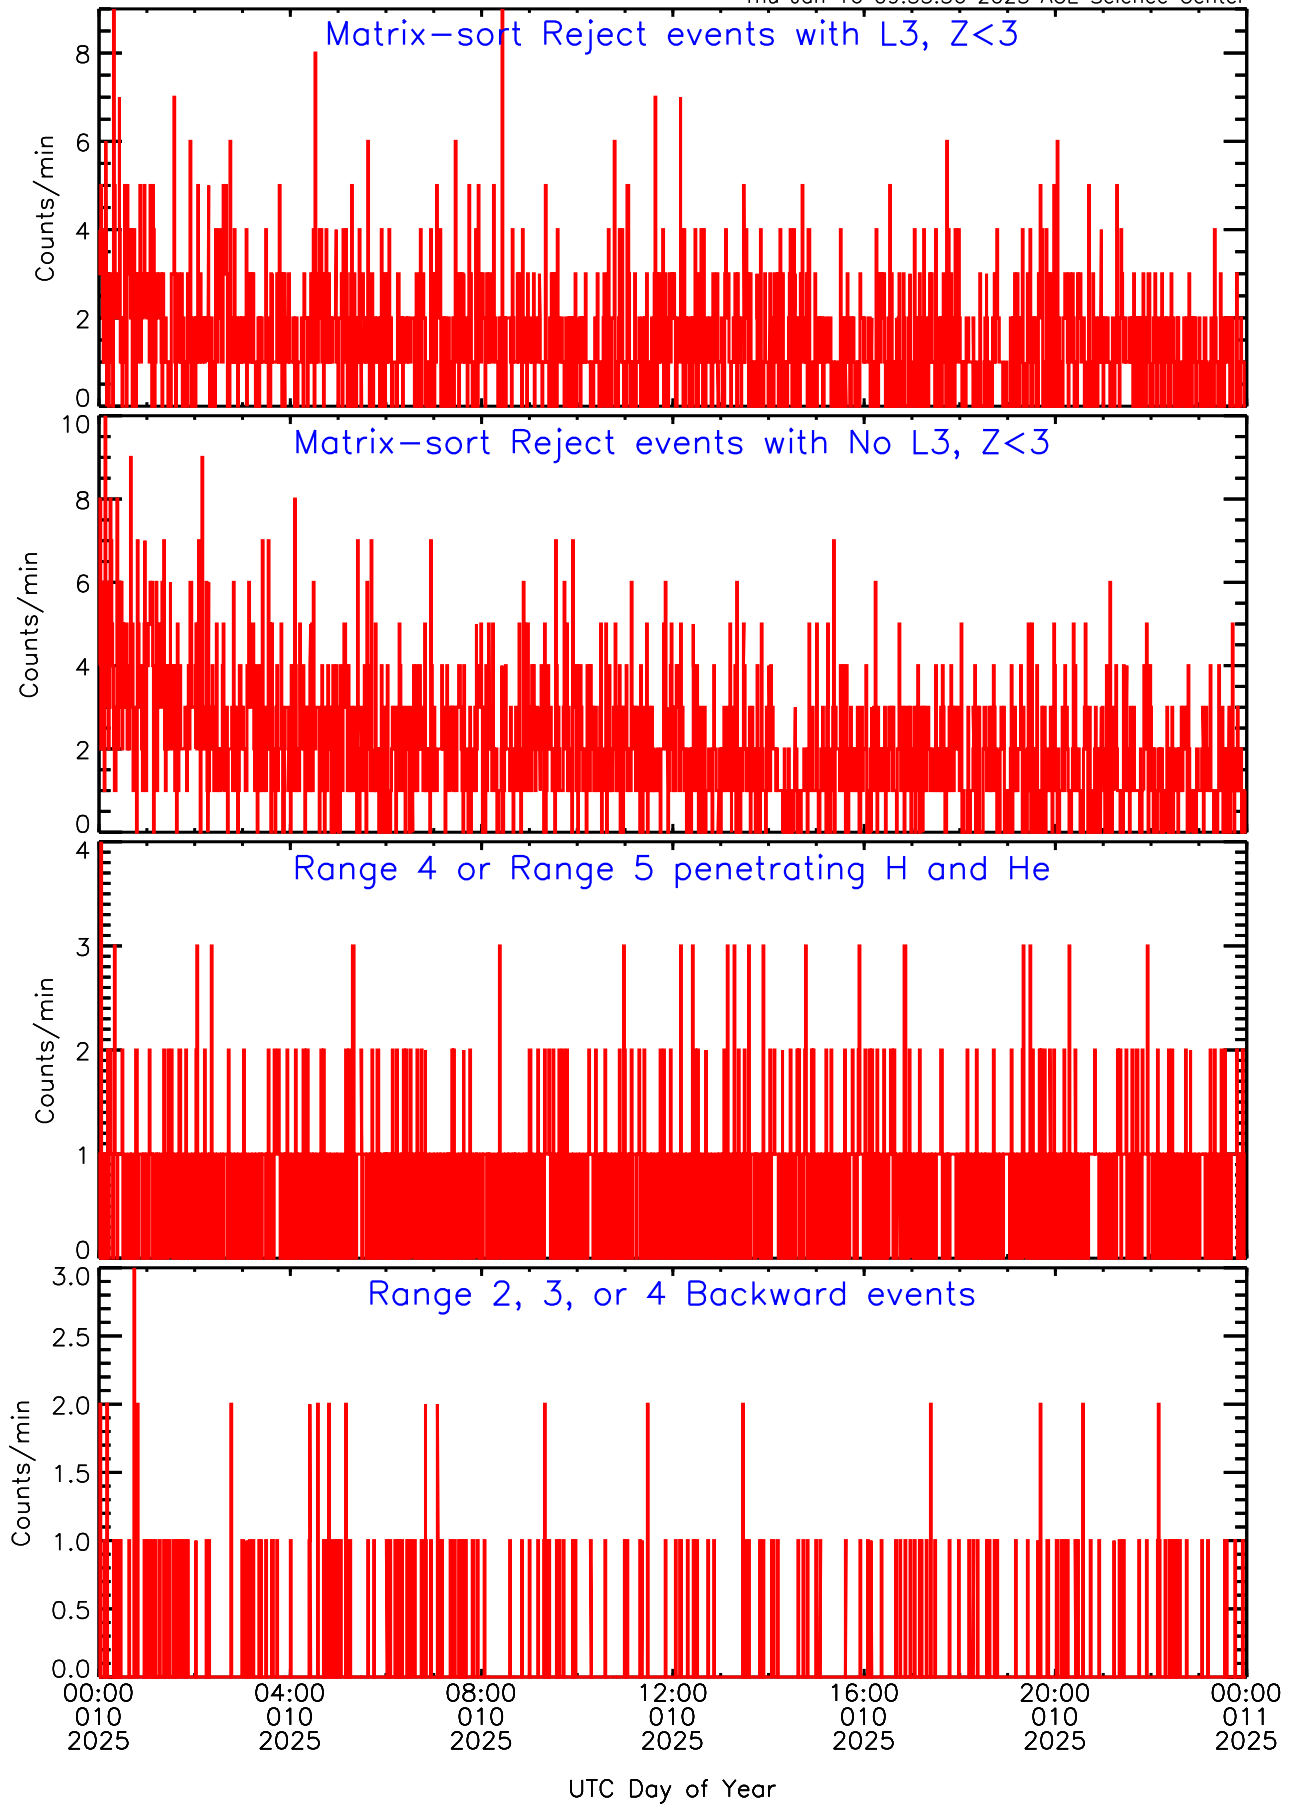

LET ahead Livetime/Trigger Data for 2025-010

Thu Jan 16 09:56:20 2025 ACE Science Center

LET ahead EVPRATES Data for 2025-010

Thu Jan 16 09:55:37 2025 ACE Science Center

LET ahead EVPRATES Data for 2025-010

LET ahead BUFRATES Data for 2025-010

Thu Jan 16 09:55:56 2025 ACE Science Center

LET ahead BUFRATES Data for 2025-010

Thu Jan 16 09:55:56 2025 ACE Science Center

LET ahead BUFRATES Data for 2025-010

Thu Jan 16 09:55:56 2025 ACE Science Center

LET ahead BUFRATES Data for 2025-010

Thu Jan 16 09:55:56 2025 ACE Science Center

LET ahead BUFRATES Data for 2025-010

Thu Jan 16 09:55:56 2025 ACE Science Center