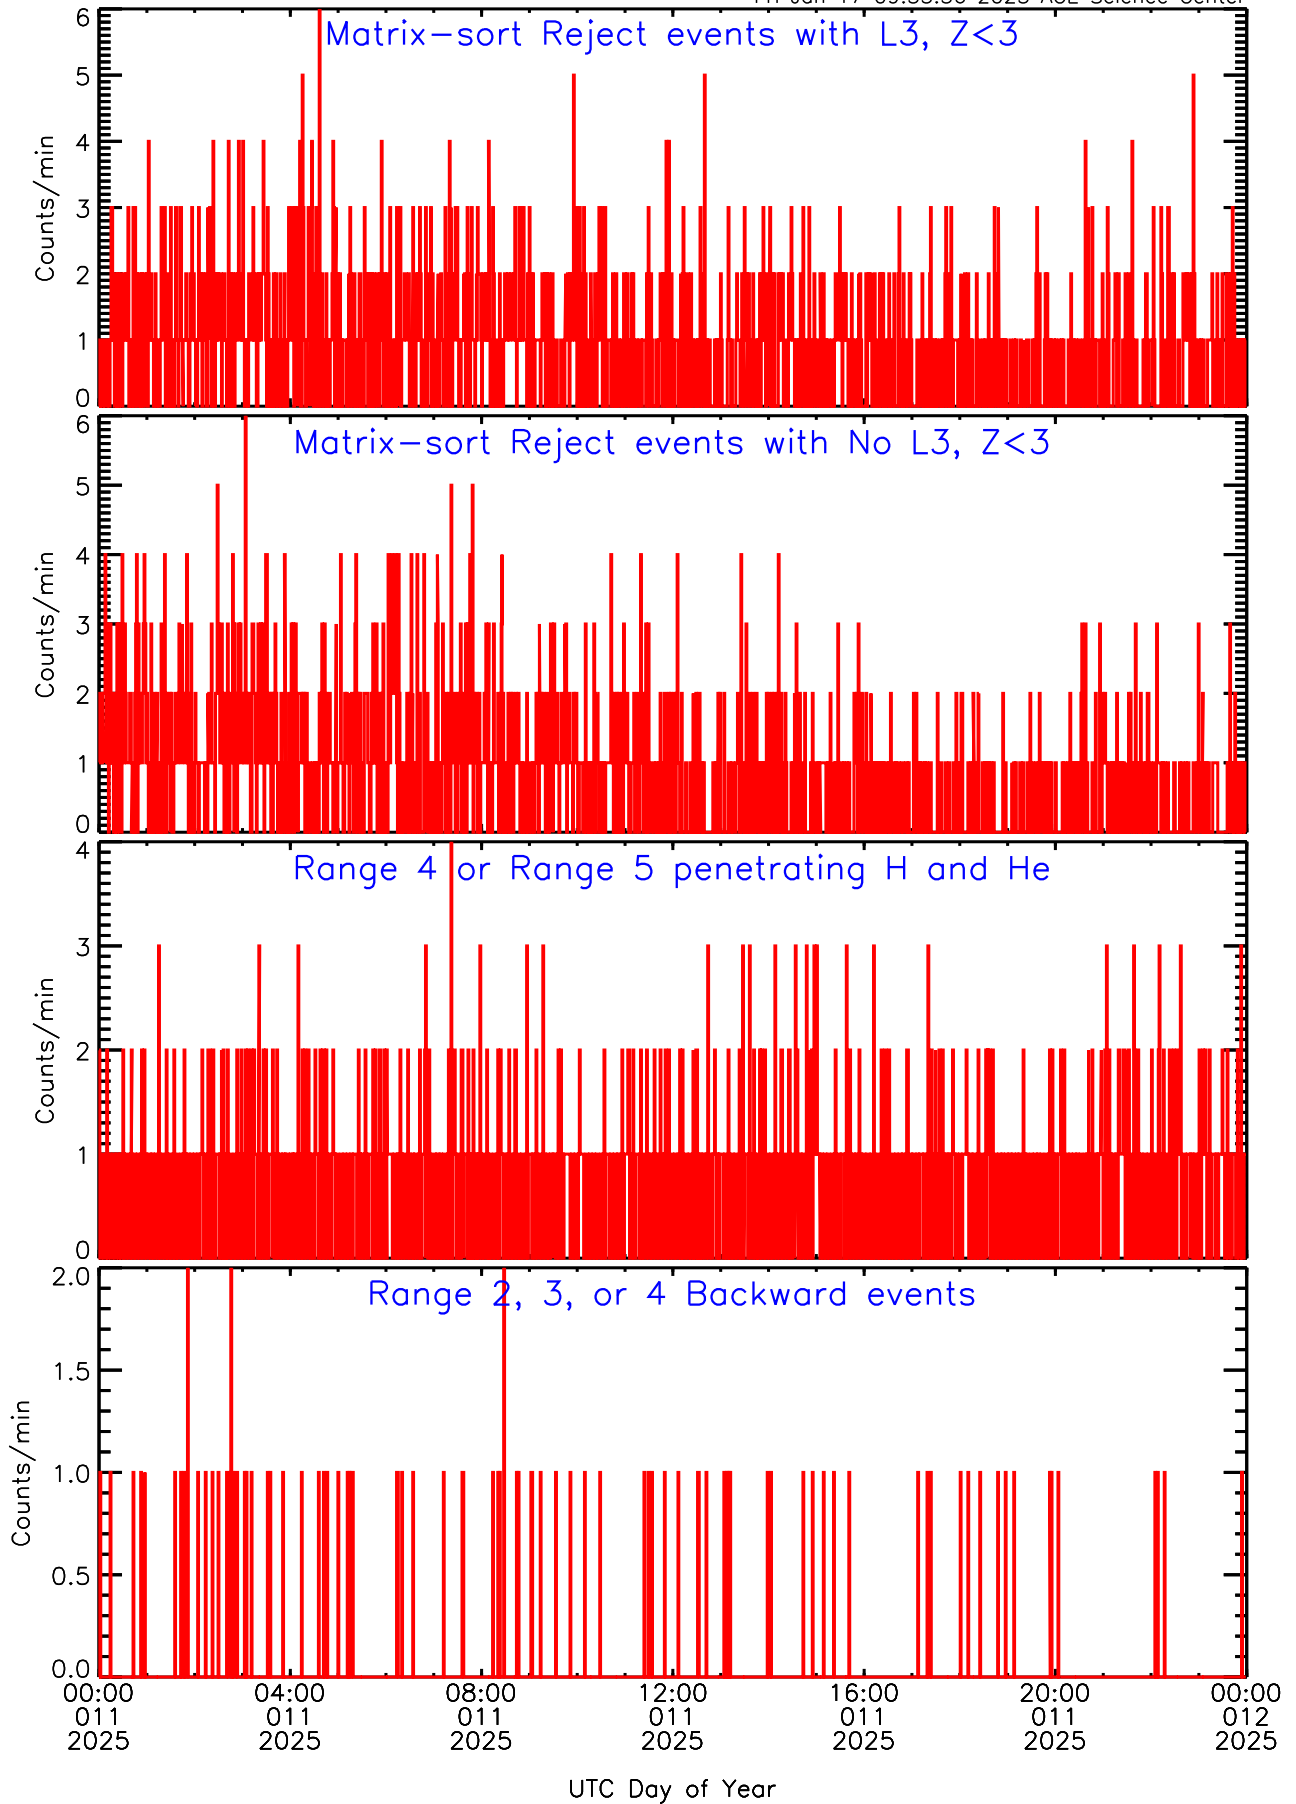

LET ahead Livetime/Trigger Data for 2025-011

Fri Jan 17 09:56:19 2025 ACE Science Center

LET ahead EVPRATES Data for 2025-011

Fri Jan 17 09:55:37 2025 ACE Science Center

LET ahead EVPRATES Data for 2025-011

LET ahead BUFRATES Data for 2025-011

Fri Jan 17 09:55:55 2025 ACE Science Center

LET ahead BUFRATES Data for 2025-011

Fri Jan 17 09:55:55 2025 ACE Science Center

LET ahead BUFRATES Data for 2025-011

Fri Jan 17 09:55:55 2025 ACE Science Center

LET ahead BUFRATES Data for 2025-011

Fri Jan 17 09:55:56 2025 ACE Science Center

LET ahead BUFRATES Data for 2025-011

Fri Jan 17 09:55:56 2025 ACE Science Center

LET ahead BUFRATES Data for 2025-011

Fri Jan 17 09:55:56 2025 ACE Science Center

LET ahead BUFRATES Data for 2025-011

Fri Jan 17 09:55:56 2025 ACE Science Center

LET ahead BUFRATES Data for 2025-011

Fri Jan 17 09:55:56 2025 ACE Science Center