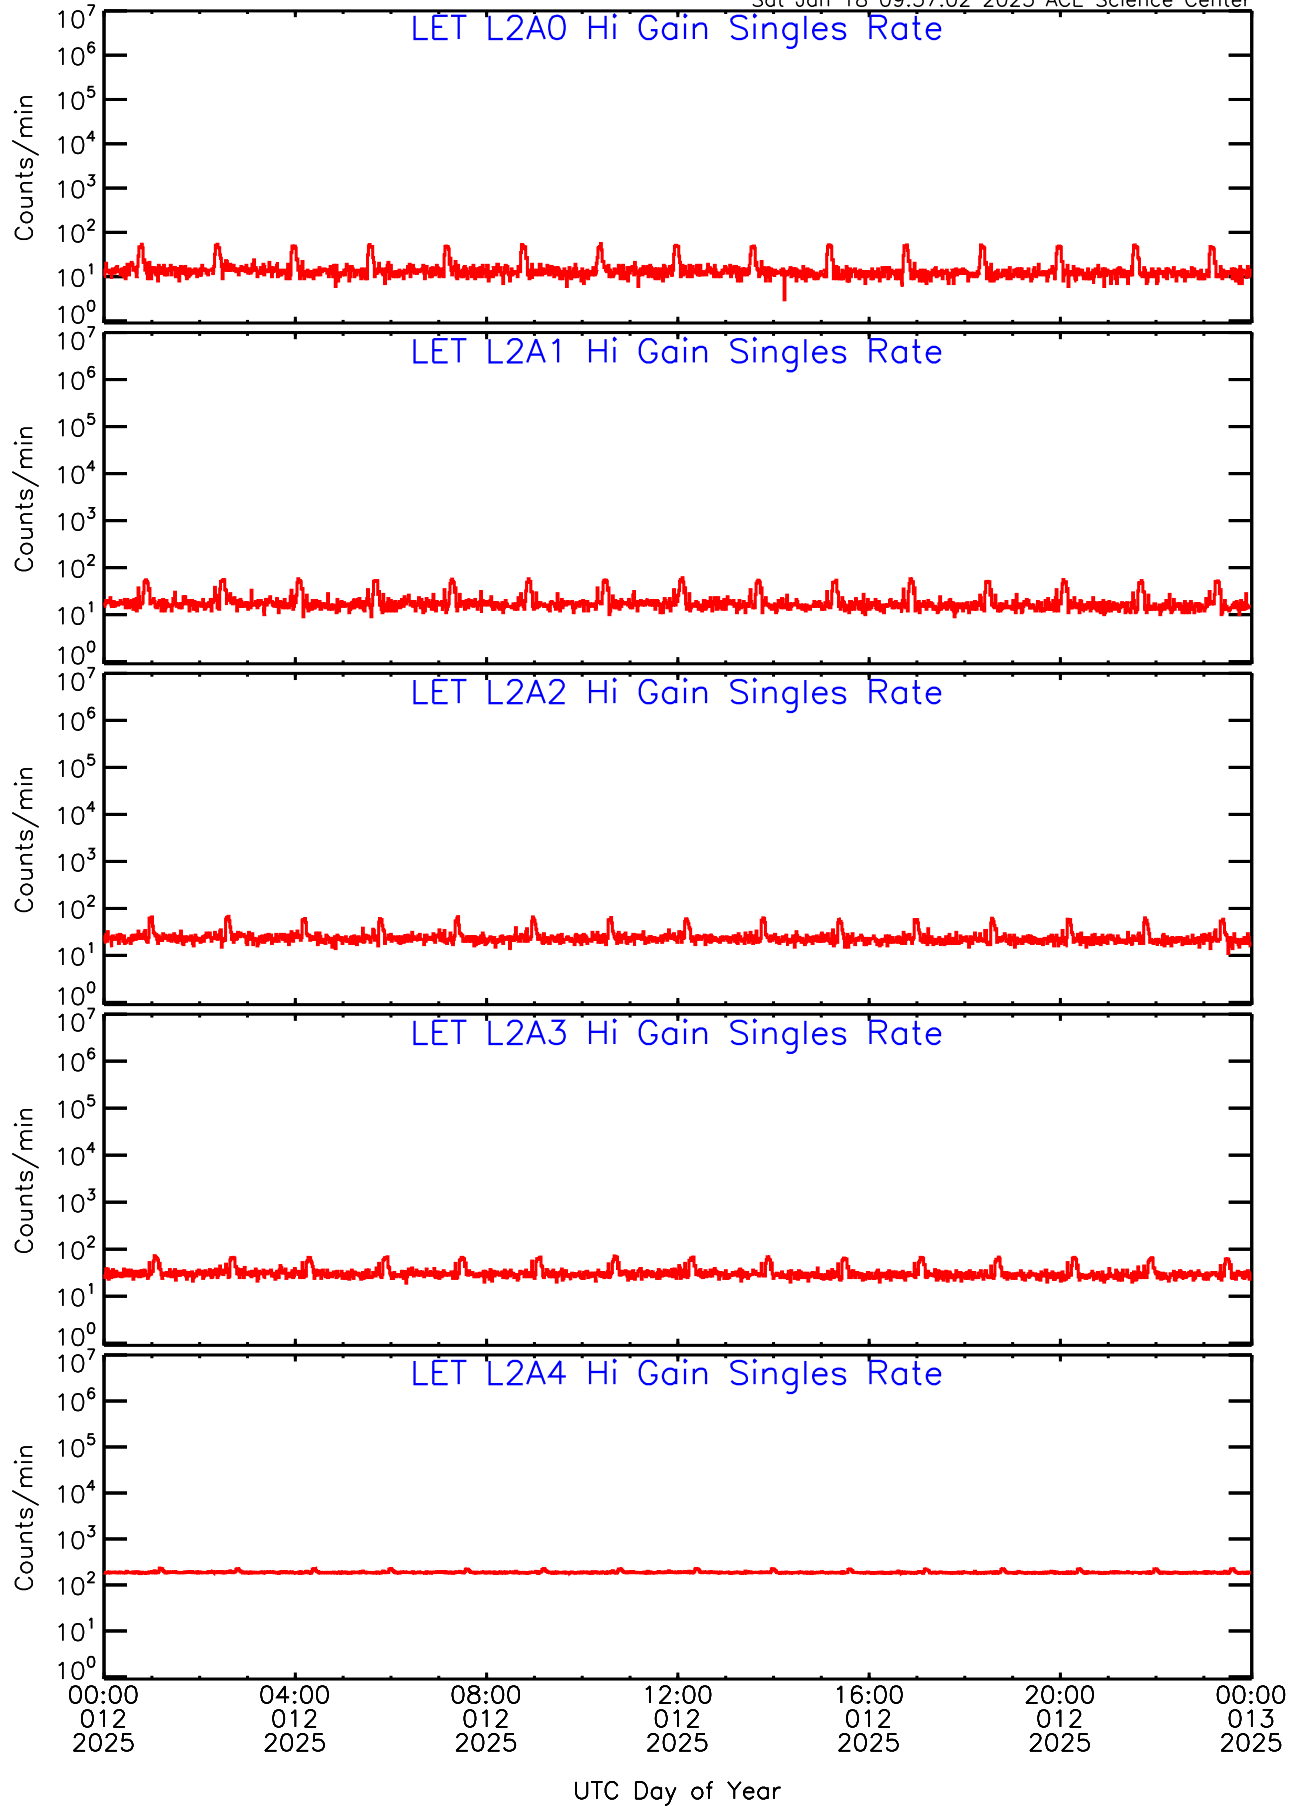

LET ahead Hi-Gain SINGLES RATES Data for 2025-012

Sat Jan 18 09:57:02 2025 ACE Science Center