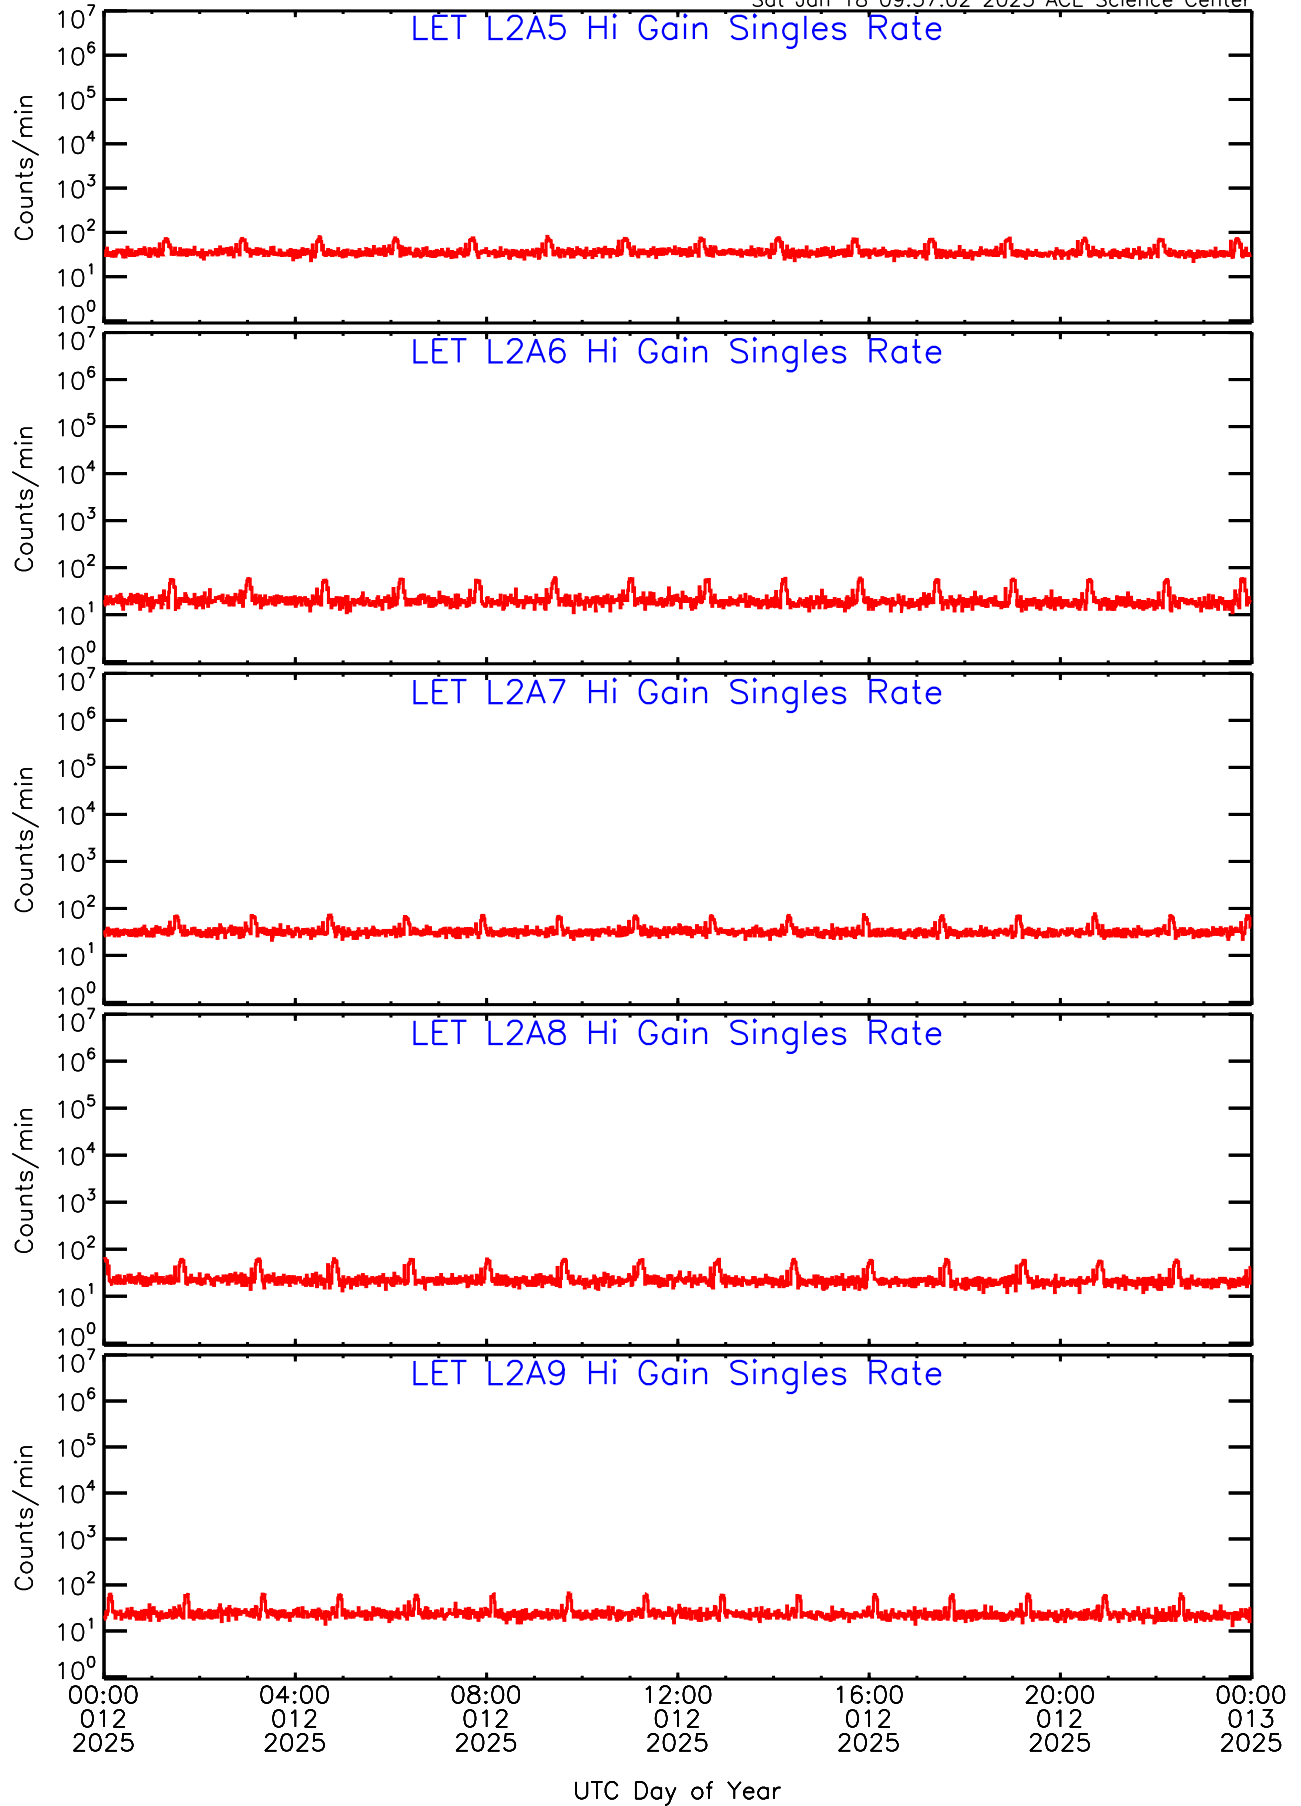

LET ahead Hi-Gain SINGLES RATES Data for 2025-012

Sat Jan 18 09:57:02 2025 ACE Science Center