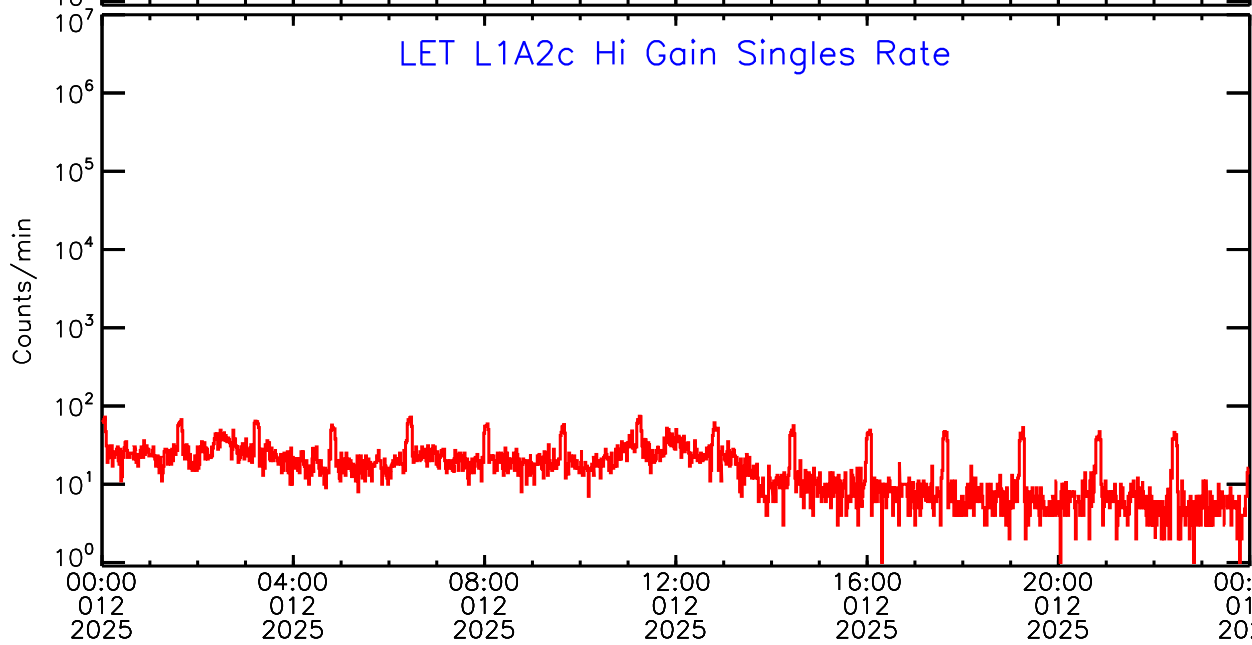

LET ahead Hi-Gain SINGLES RATES Data for 2025-012

Sat Jan 18 09:56:35 2025 ACE Science Center

UTC Day of Year