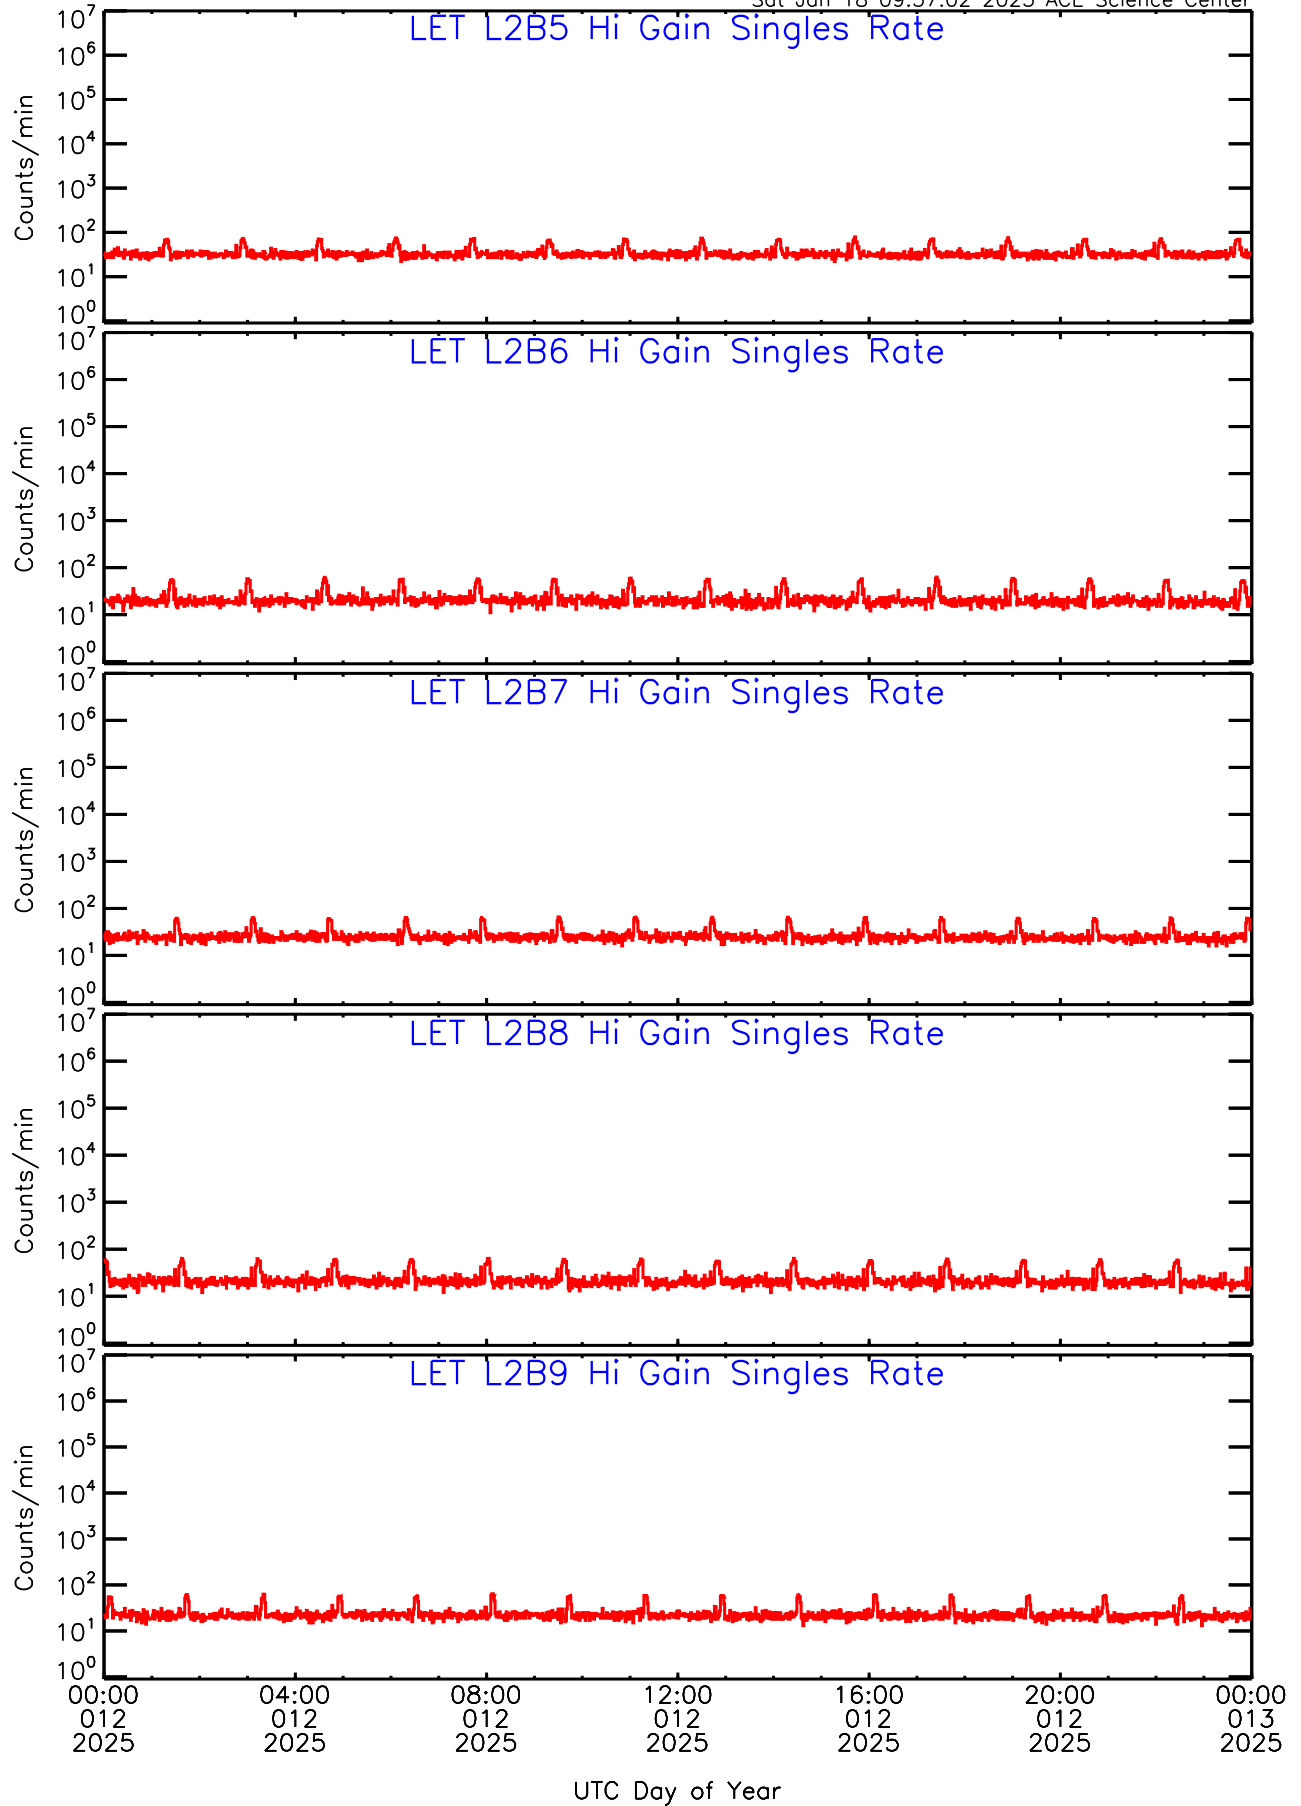

LET ahead Hi-Gain SINGLES RATES Data for 2025-012

Sat Jan 18 09:57:02 2025 ACE Science Center