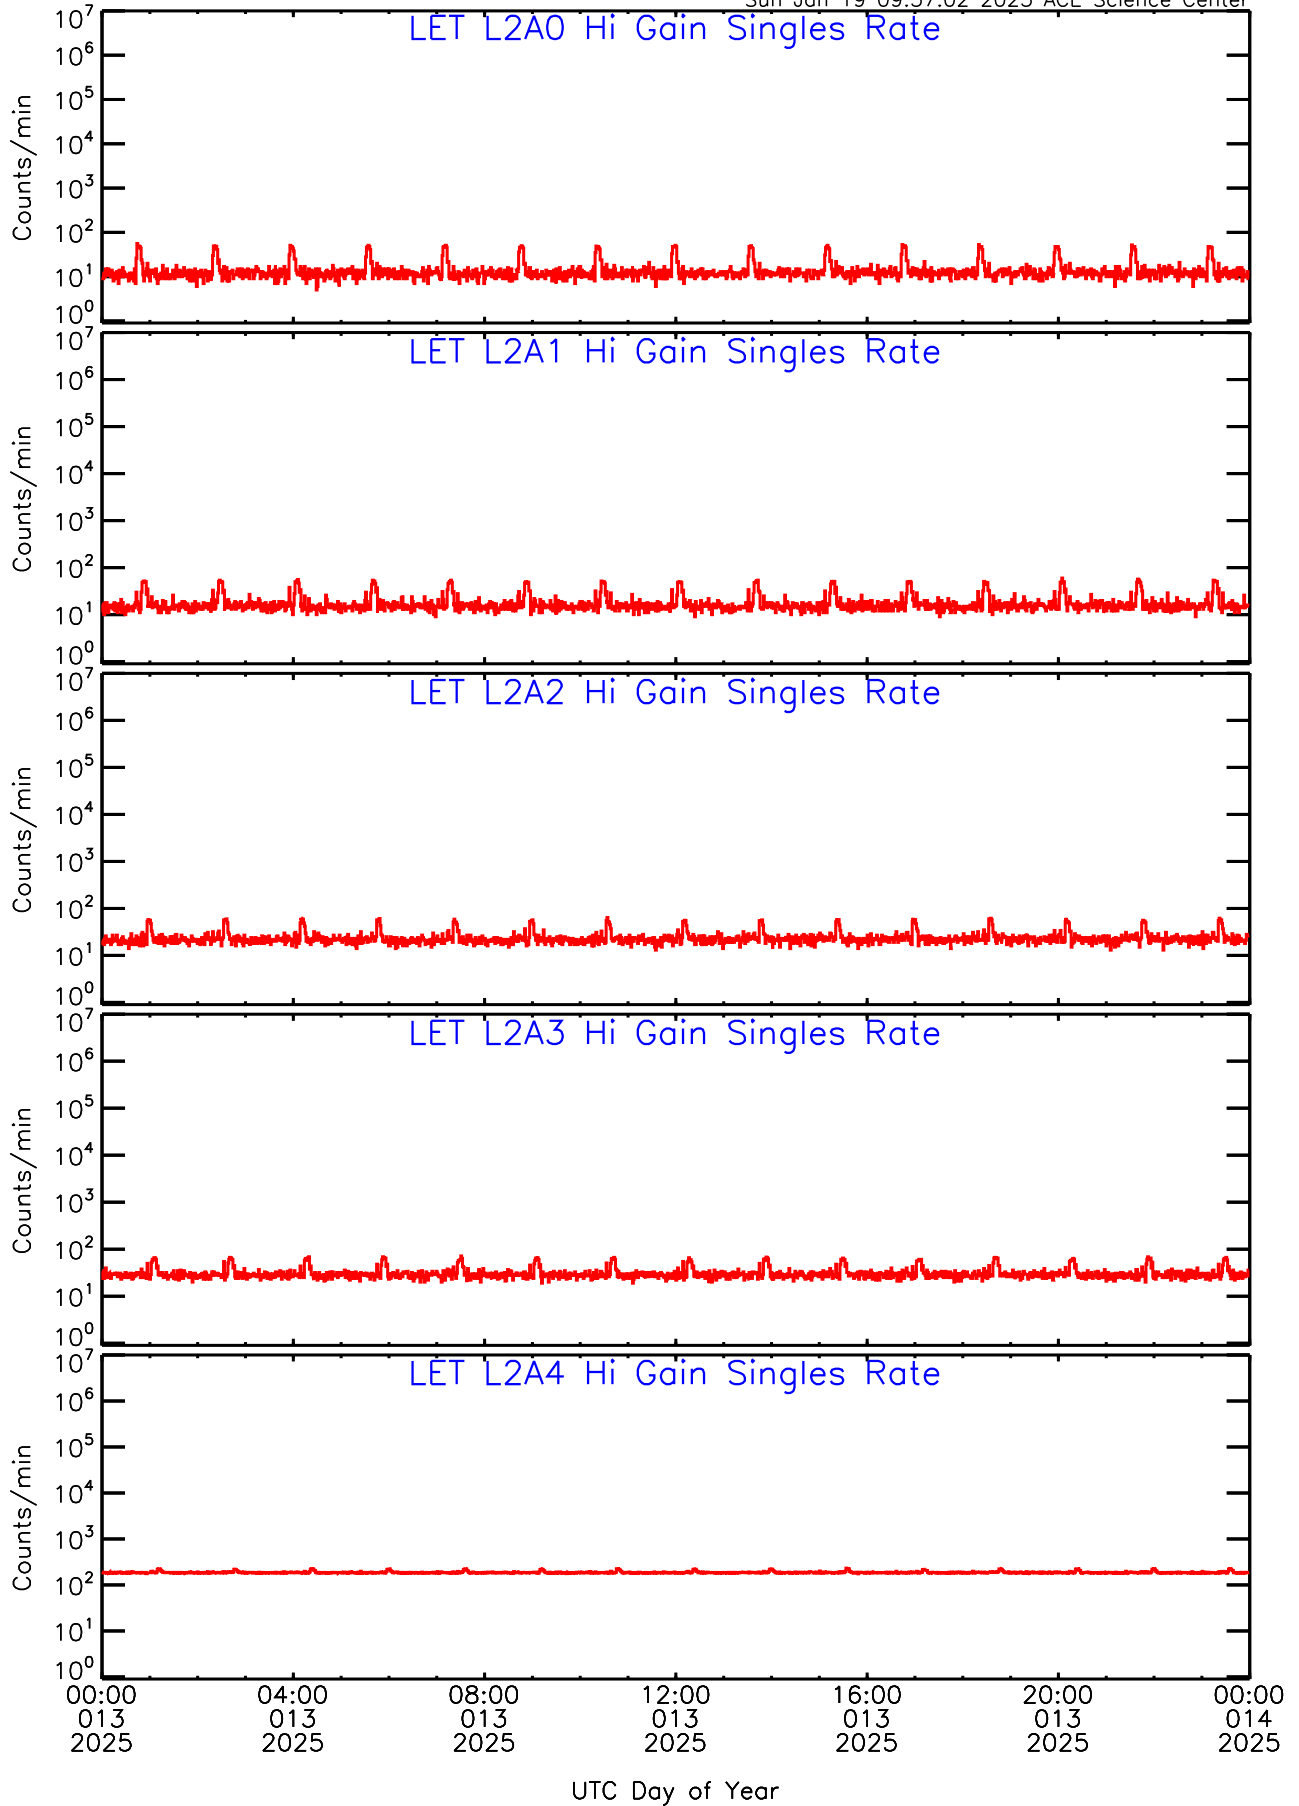

LET ahead Hi-Gain SINGLES RATES Data for 2025-013

Sun Jan 19 09:57:02 2025 ACE Science Center