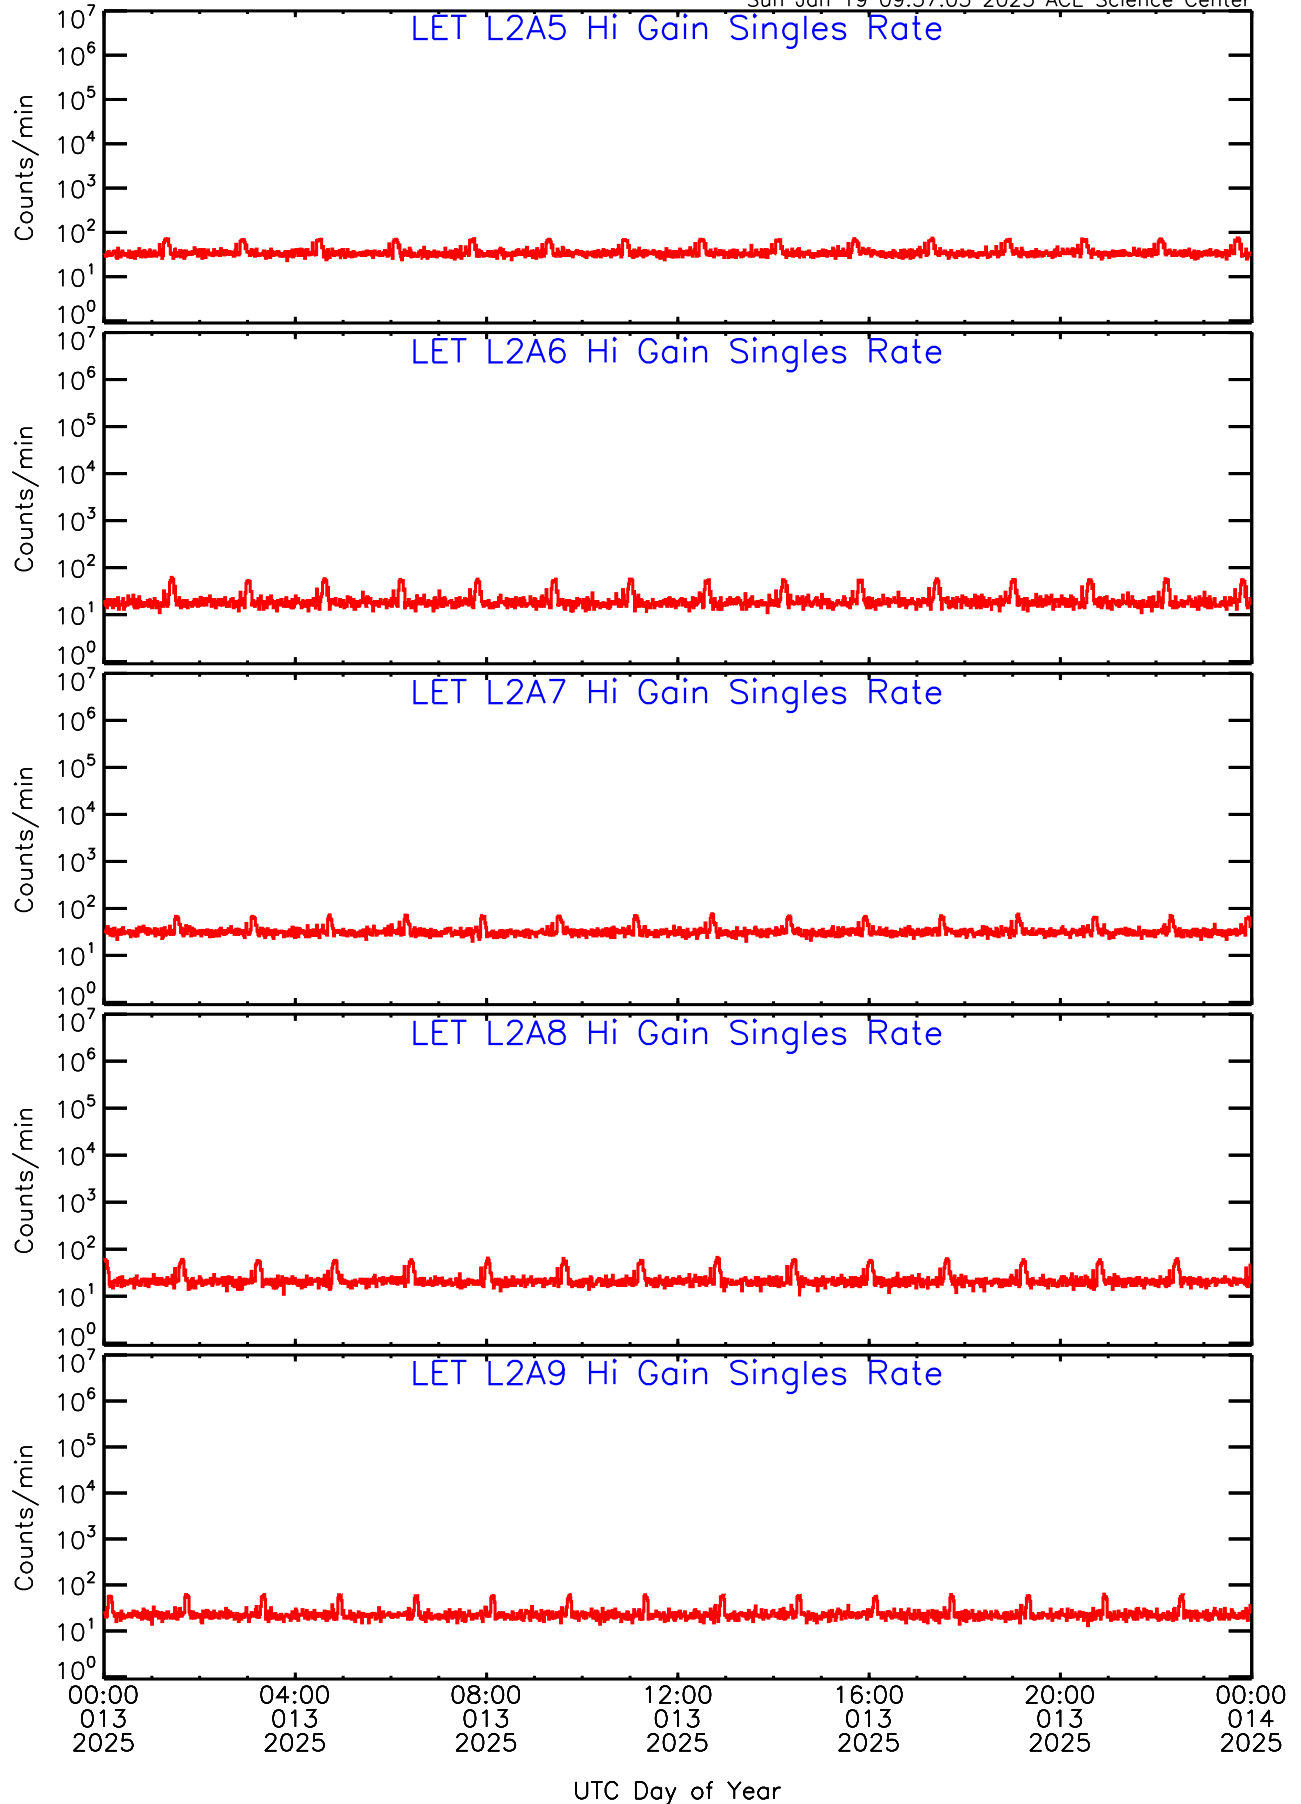

LET ahead Hi-Gain SINGLES RATES Data for 2025-013

Sun Jan 19 09:57:03 2025 ACE Science Center