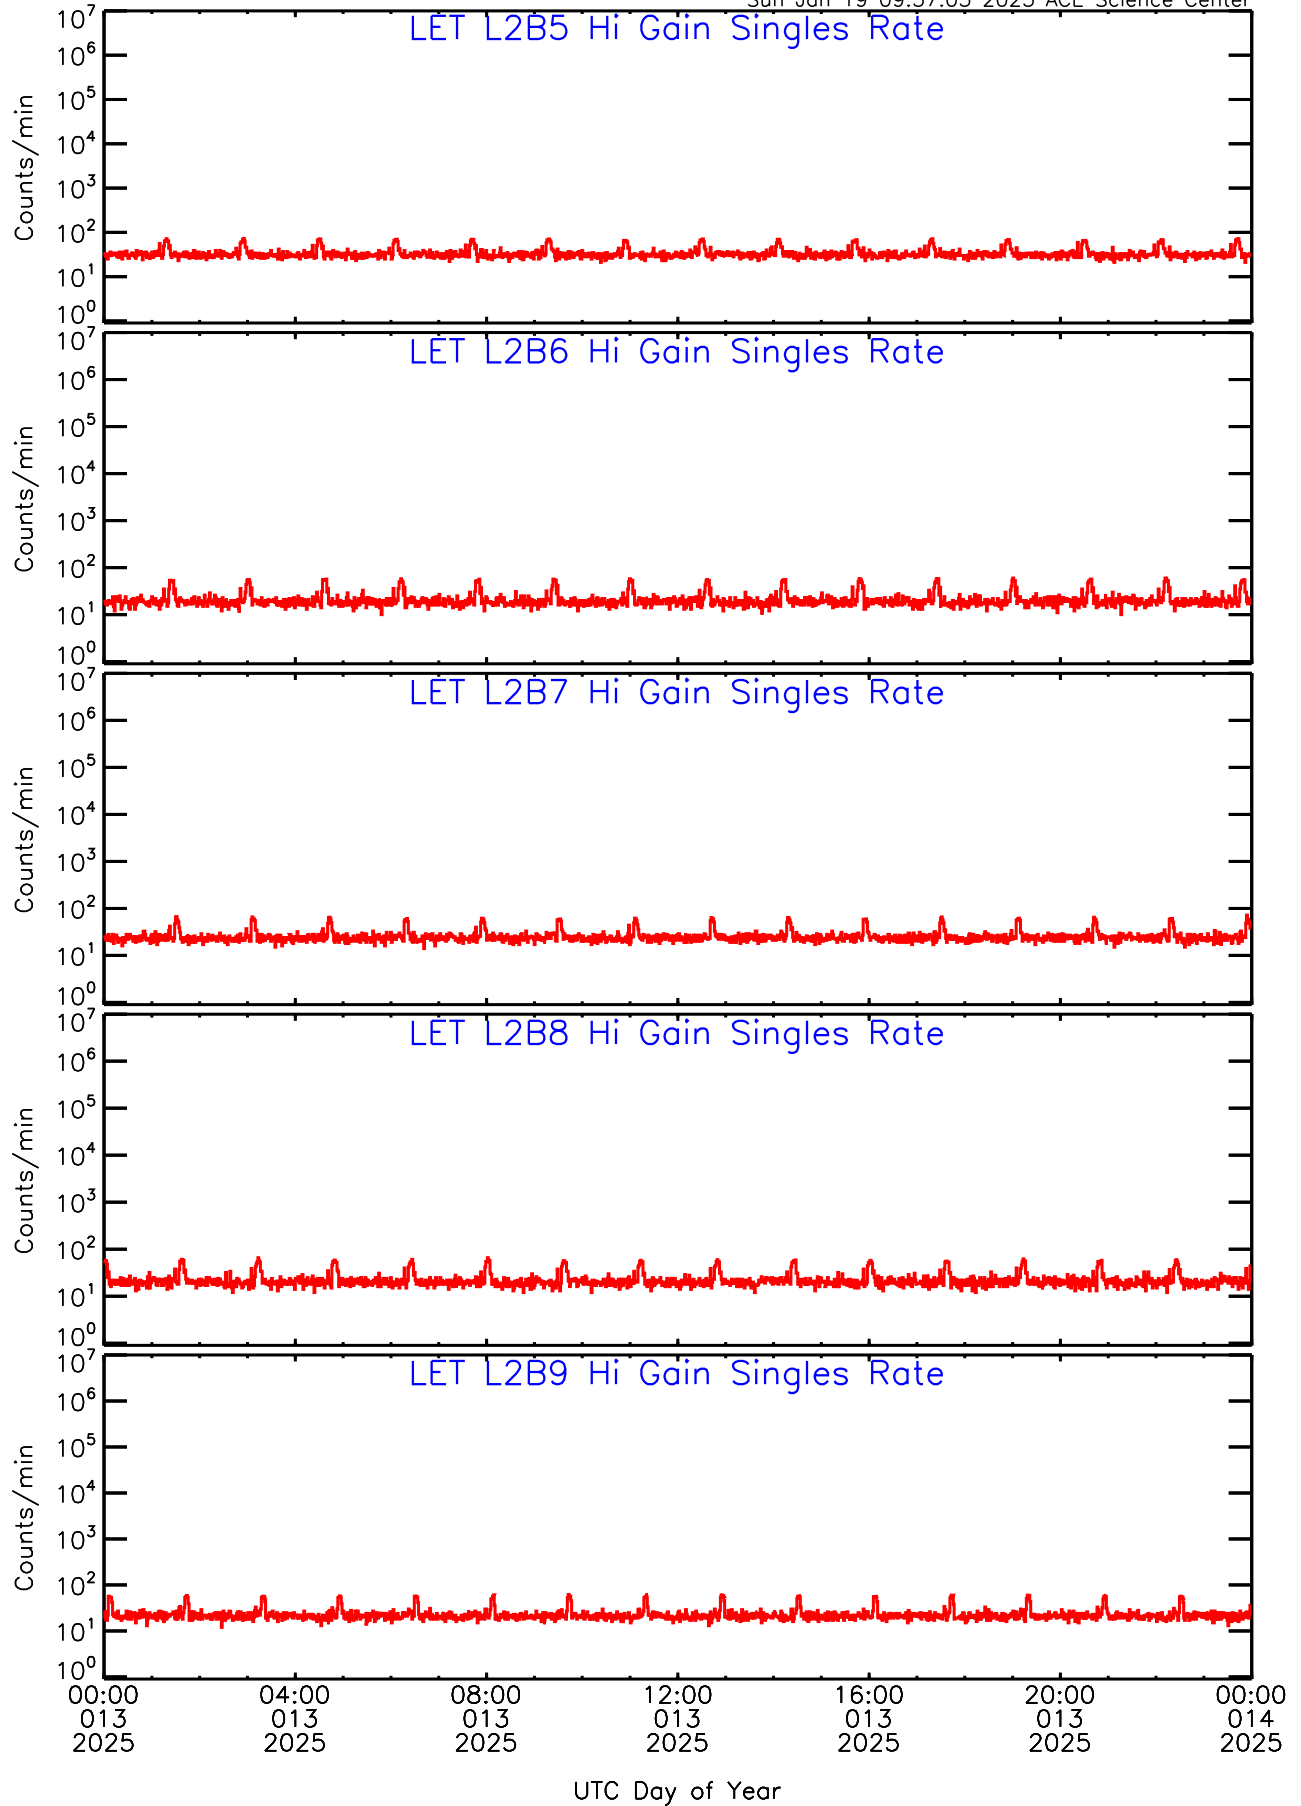

LET ahead Hi-Gain SINGLES RATES Data for 2025-013

Sun Jan 19 09:57:03 2025 ACE Science Center