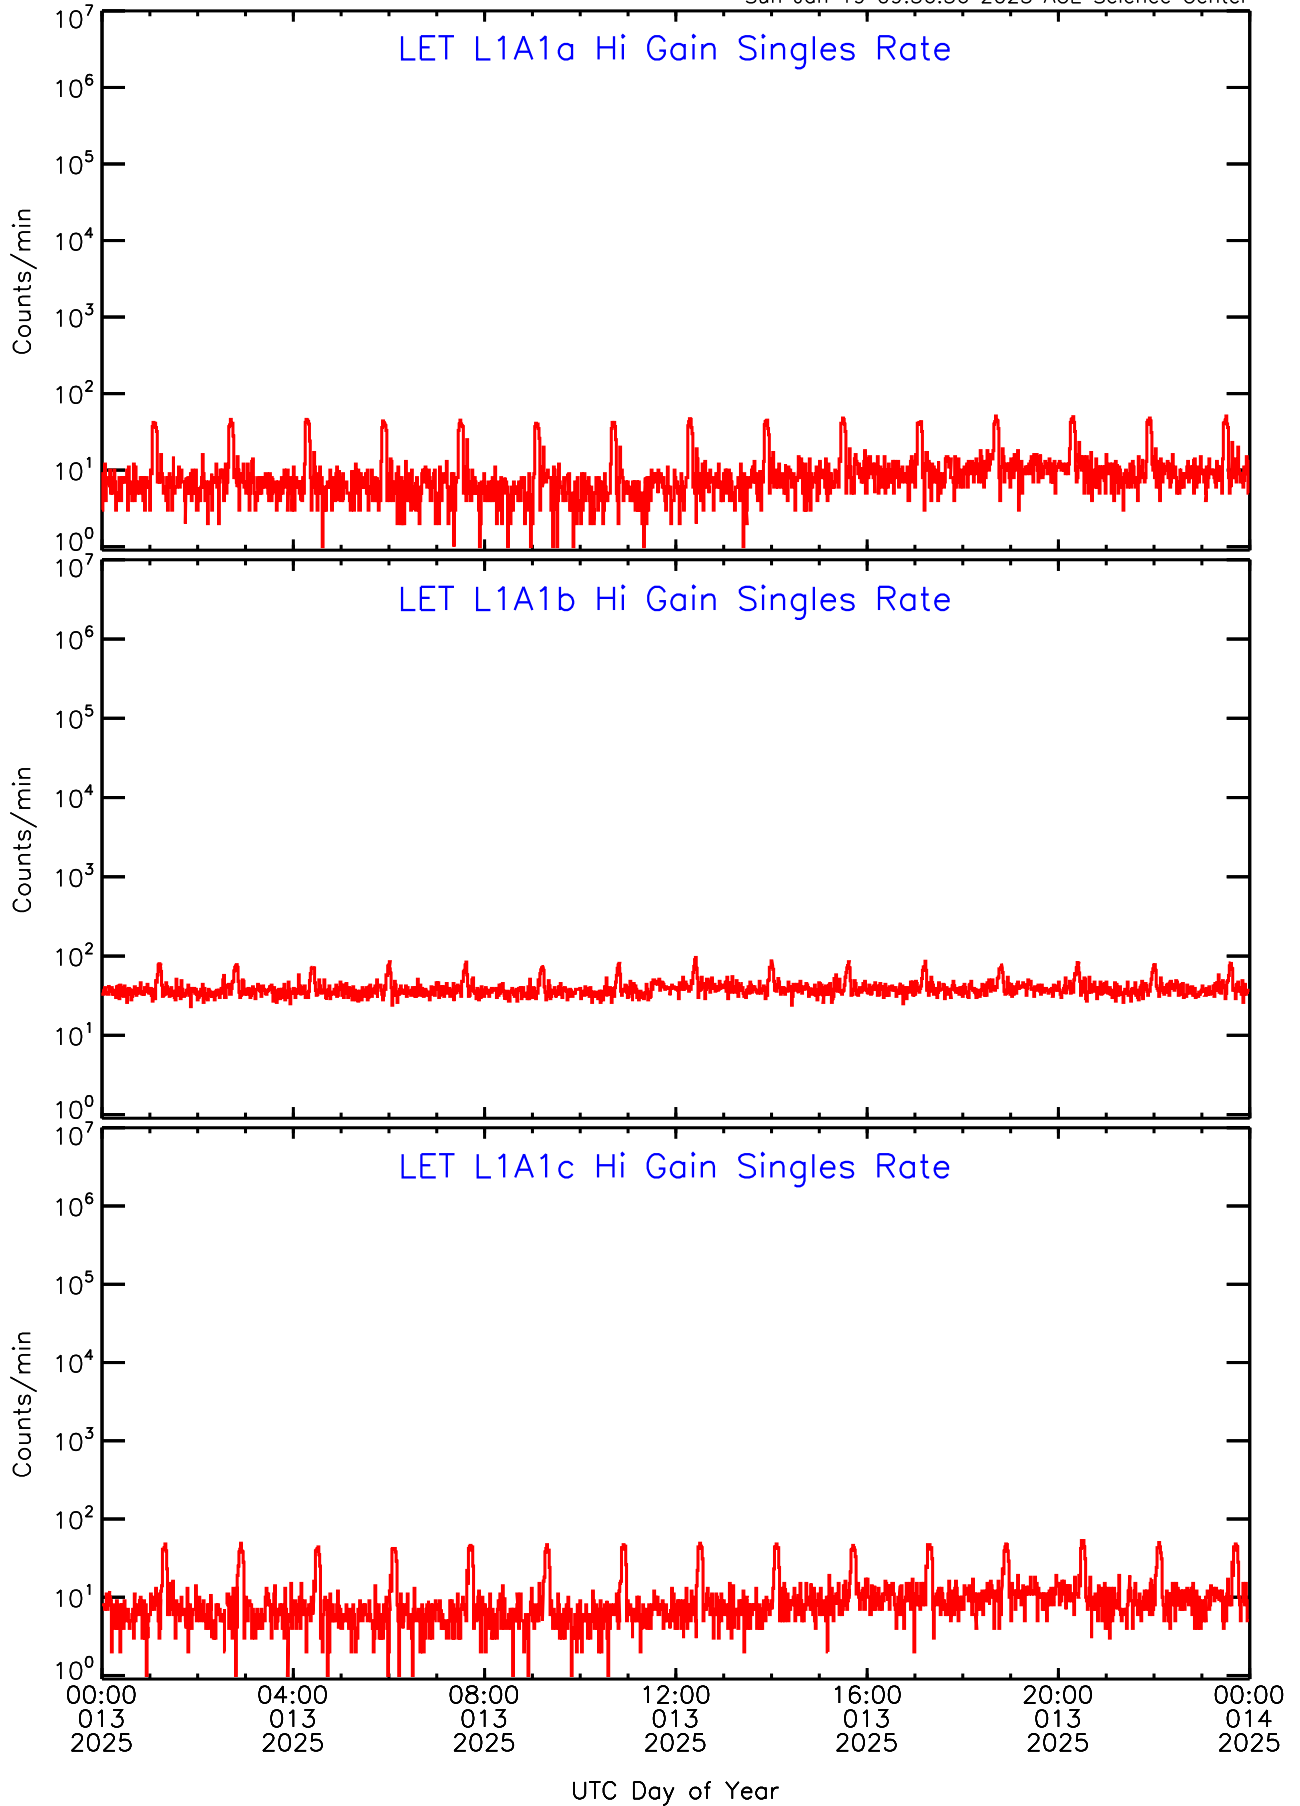

LET ahead Hi-Gain SINGLES RATES Data for 2025-013

Sun Jan 19 09:56:36 2025 ACE Science Center