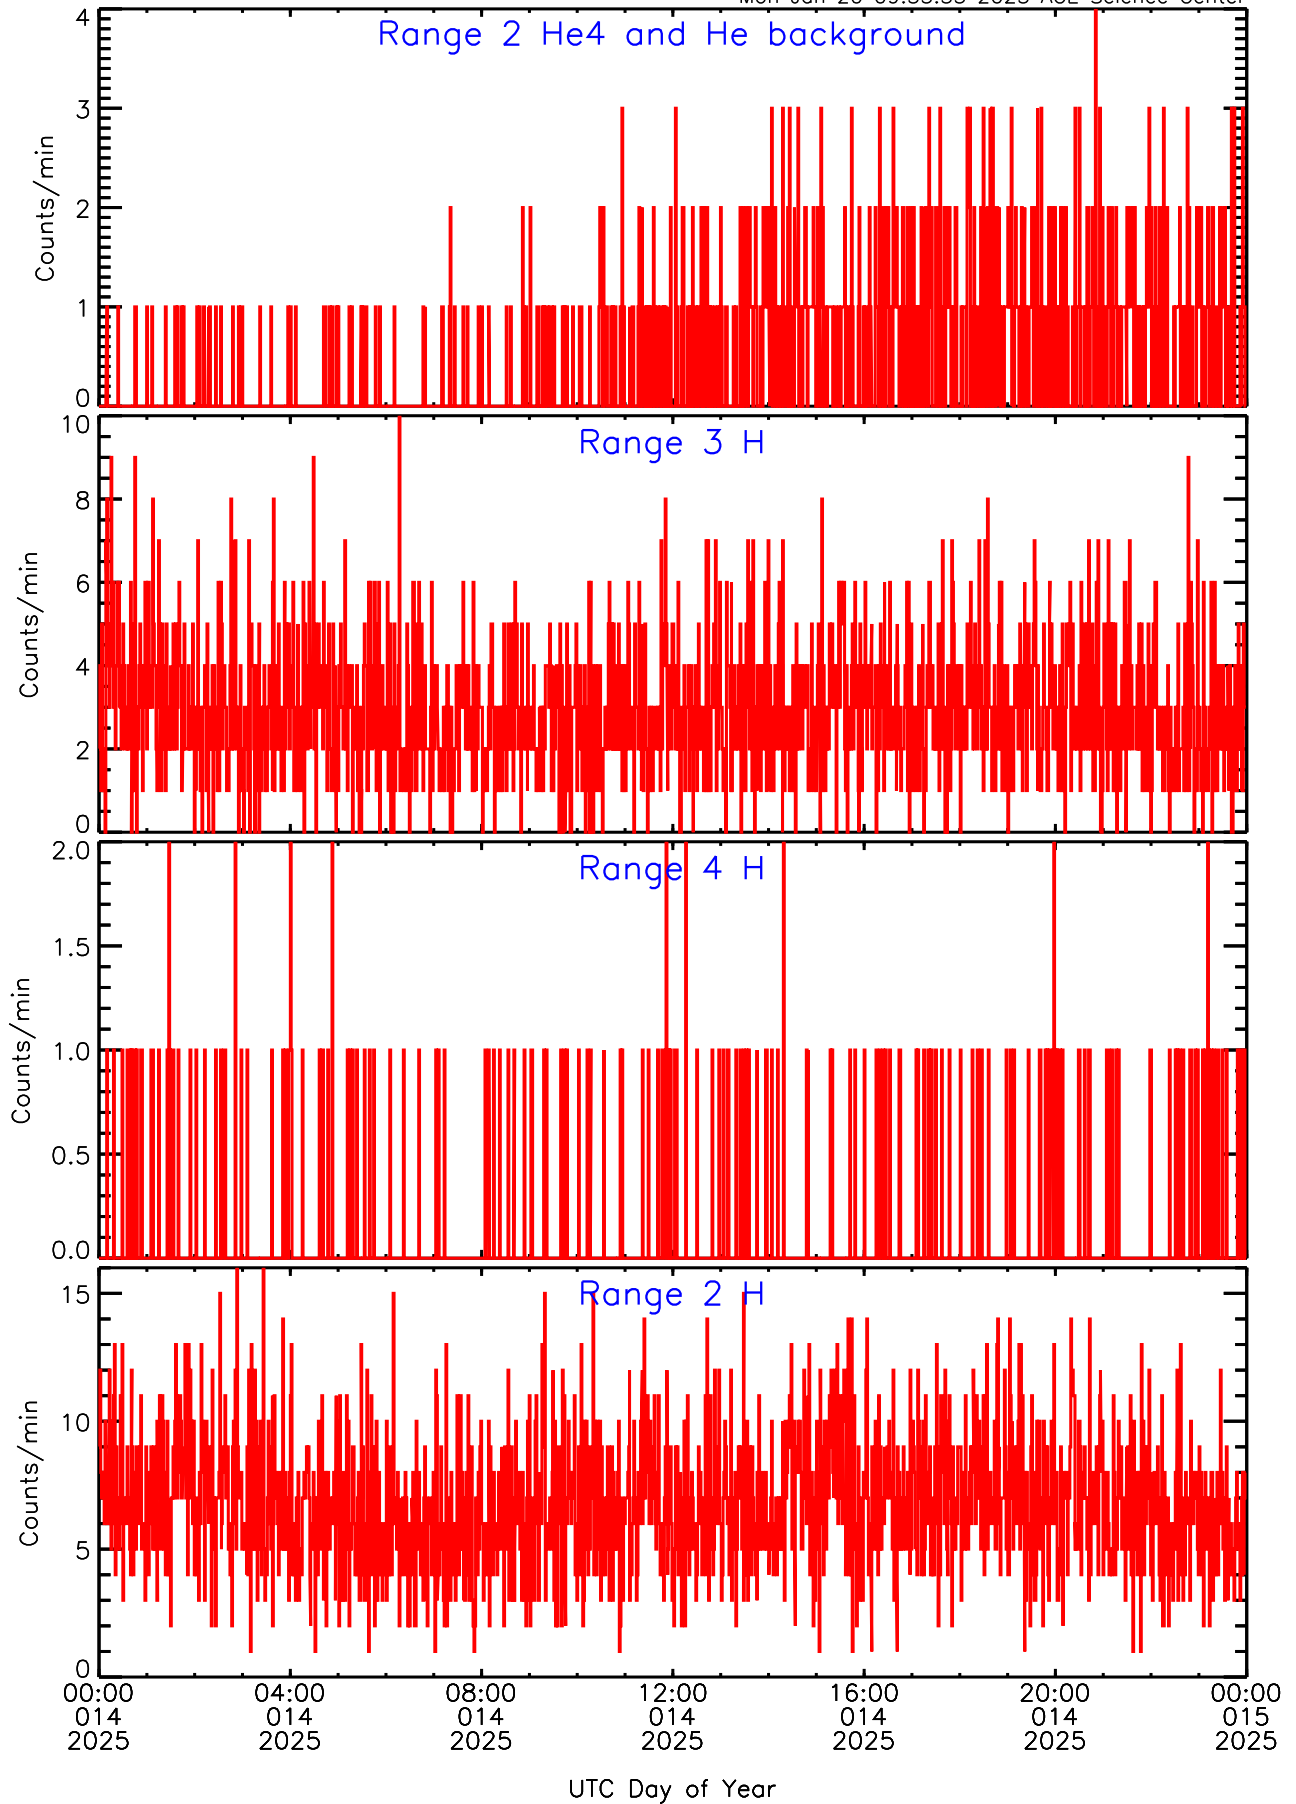

LET ahead BUFRATES Data for 2025-014

Mon Jan 20 09:55:55 2025 ACE Science Center