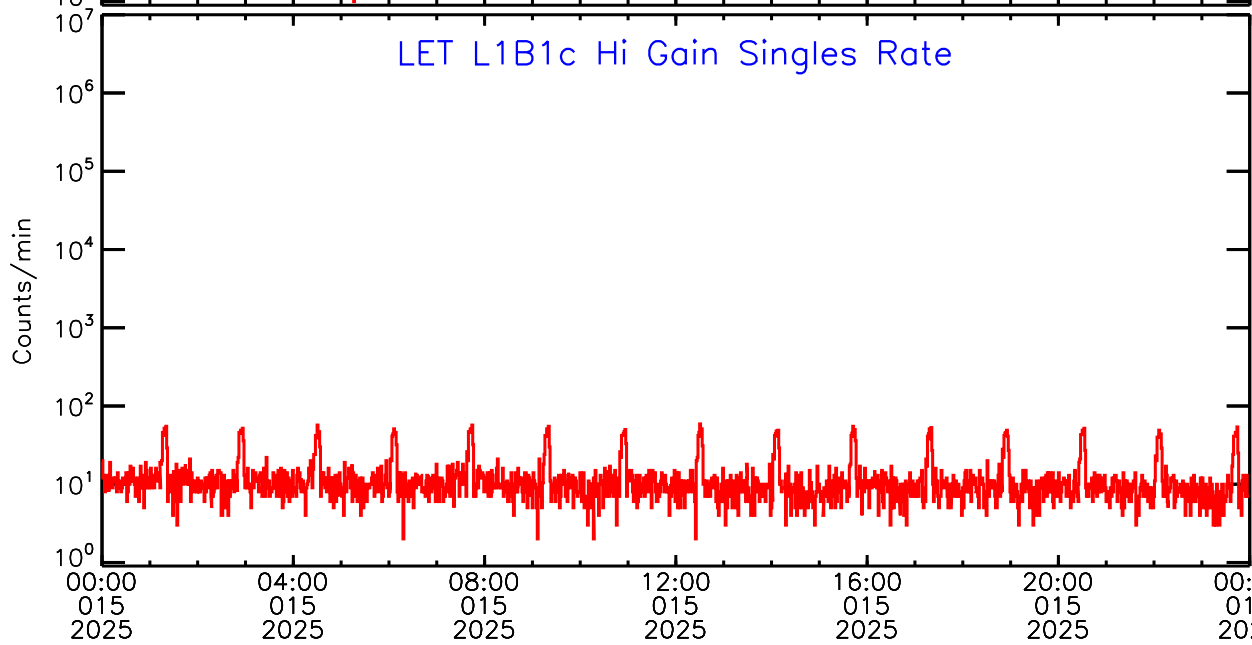

LET ahead Hi-Gain SINGLES RATES Data for 2025-015

Tue Jan 21 09:56:38 2025 ACE Science Center

UTC Day of Year