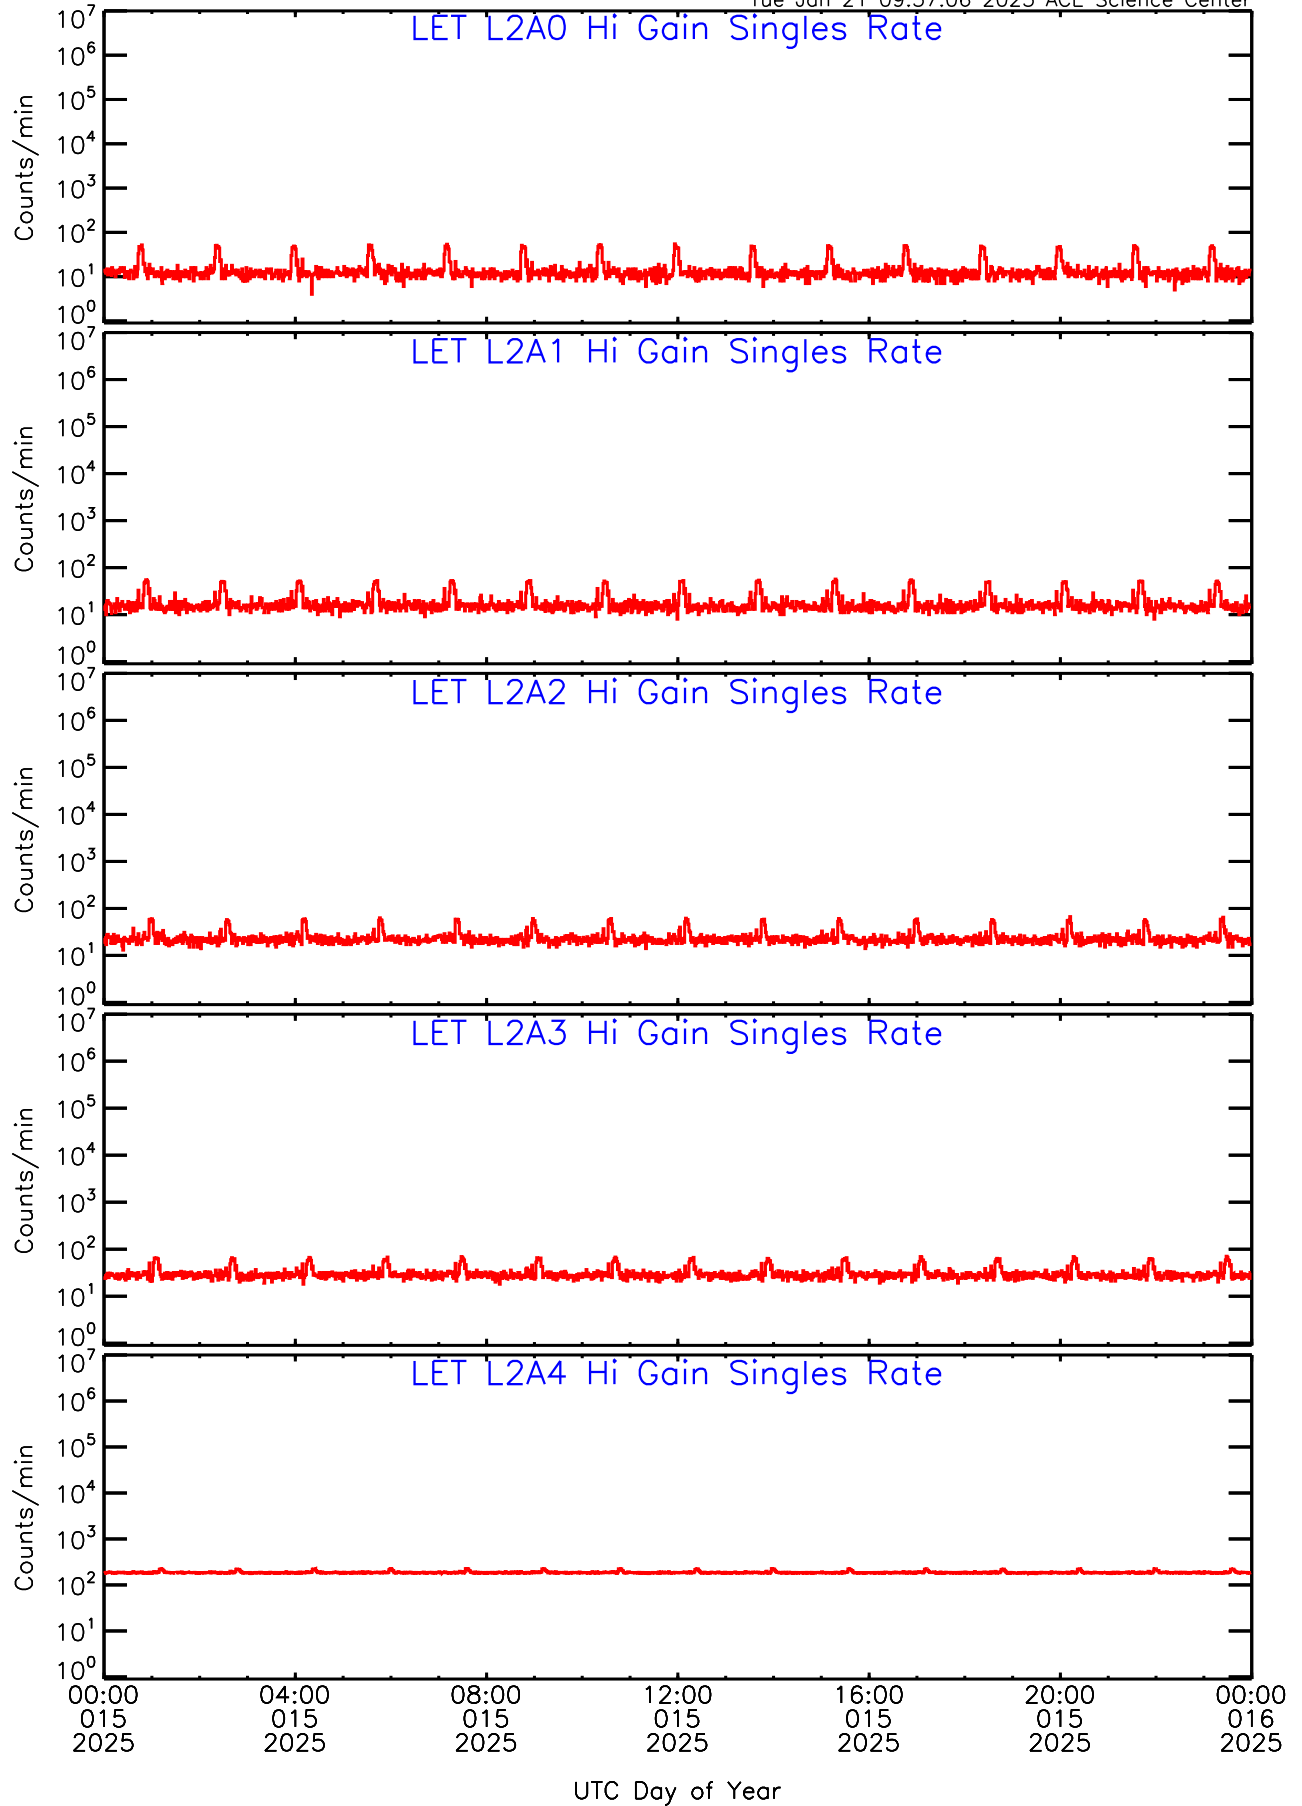

LET ahead Hi-Gain SINGLES RATES Data for 2025-015

Tue Jan 21 09:57:06 2025 ACE Science Center