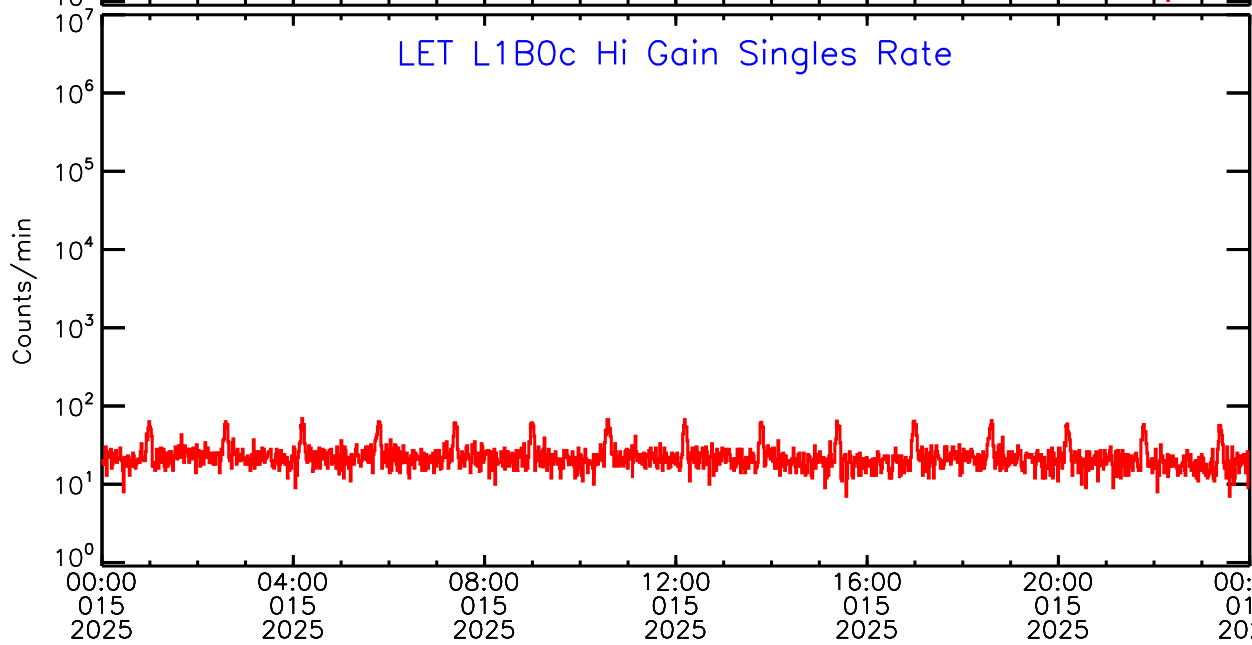

LET ahead Hi-Gain SINGLES RATES Data for 2025-015

Tue Jan 21 09:56:38 2025 ACE Science Center

UTC Day of Year