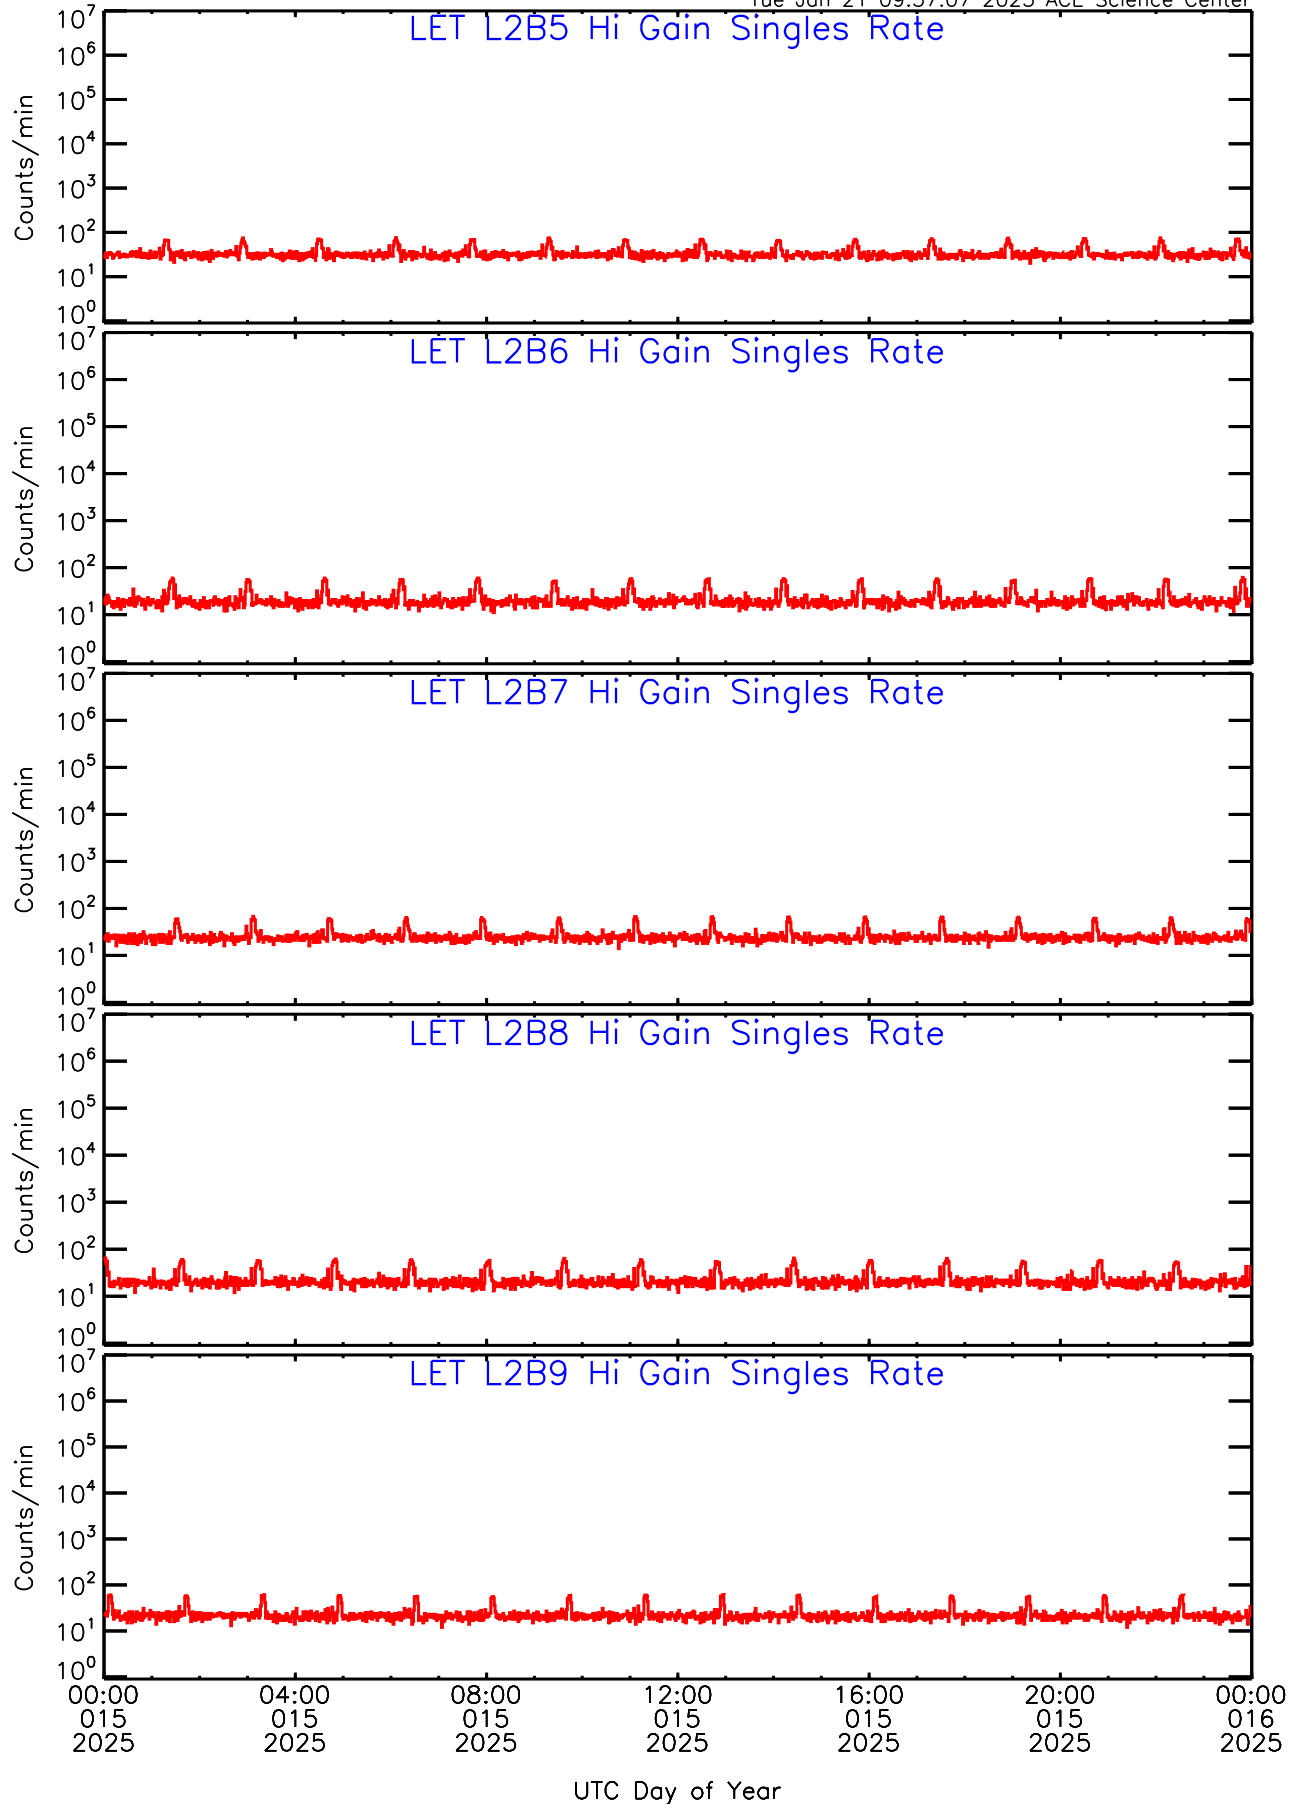

LET ahead Hi-Gain SINGLES RATES Data for 2025-015

Tue Jan 21 09:57:07 2025 ACE Science Center