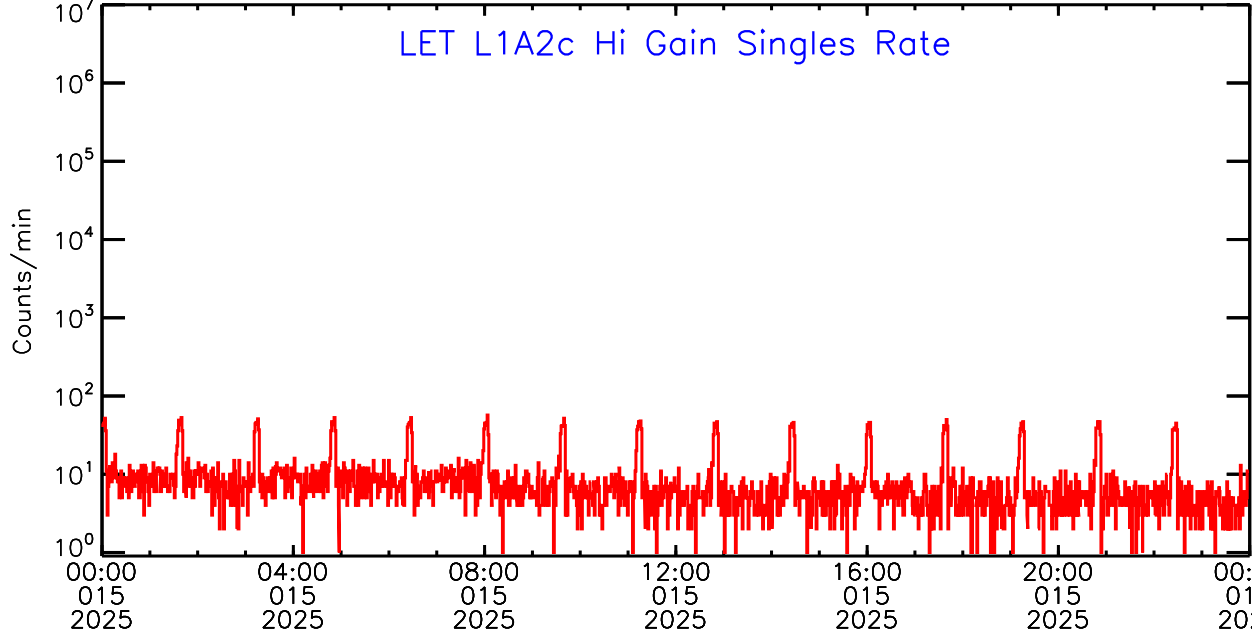

LET ahead Hi-Gain SINGLES RATES Data for 2025-015

Tue Jan 21 09:56:38 2025 ACE Science Center

UTC Day of Year

00:00 015 2025 04:00 015 2025 08:00 015 2025 12:00 015 2025 16:00 015 2025 20:00 015 2025 00:00 016 2025