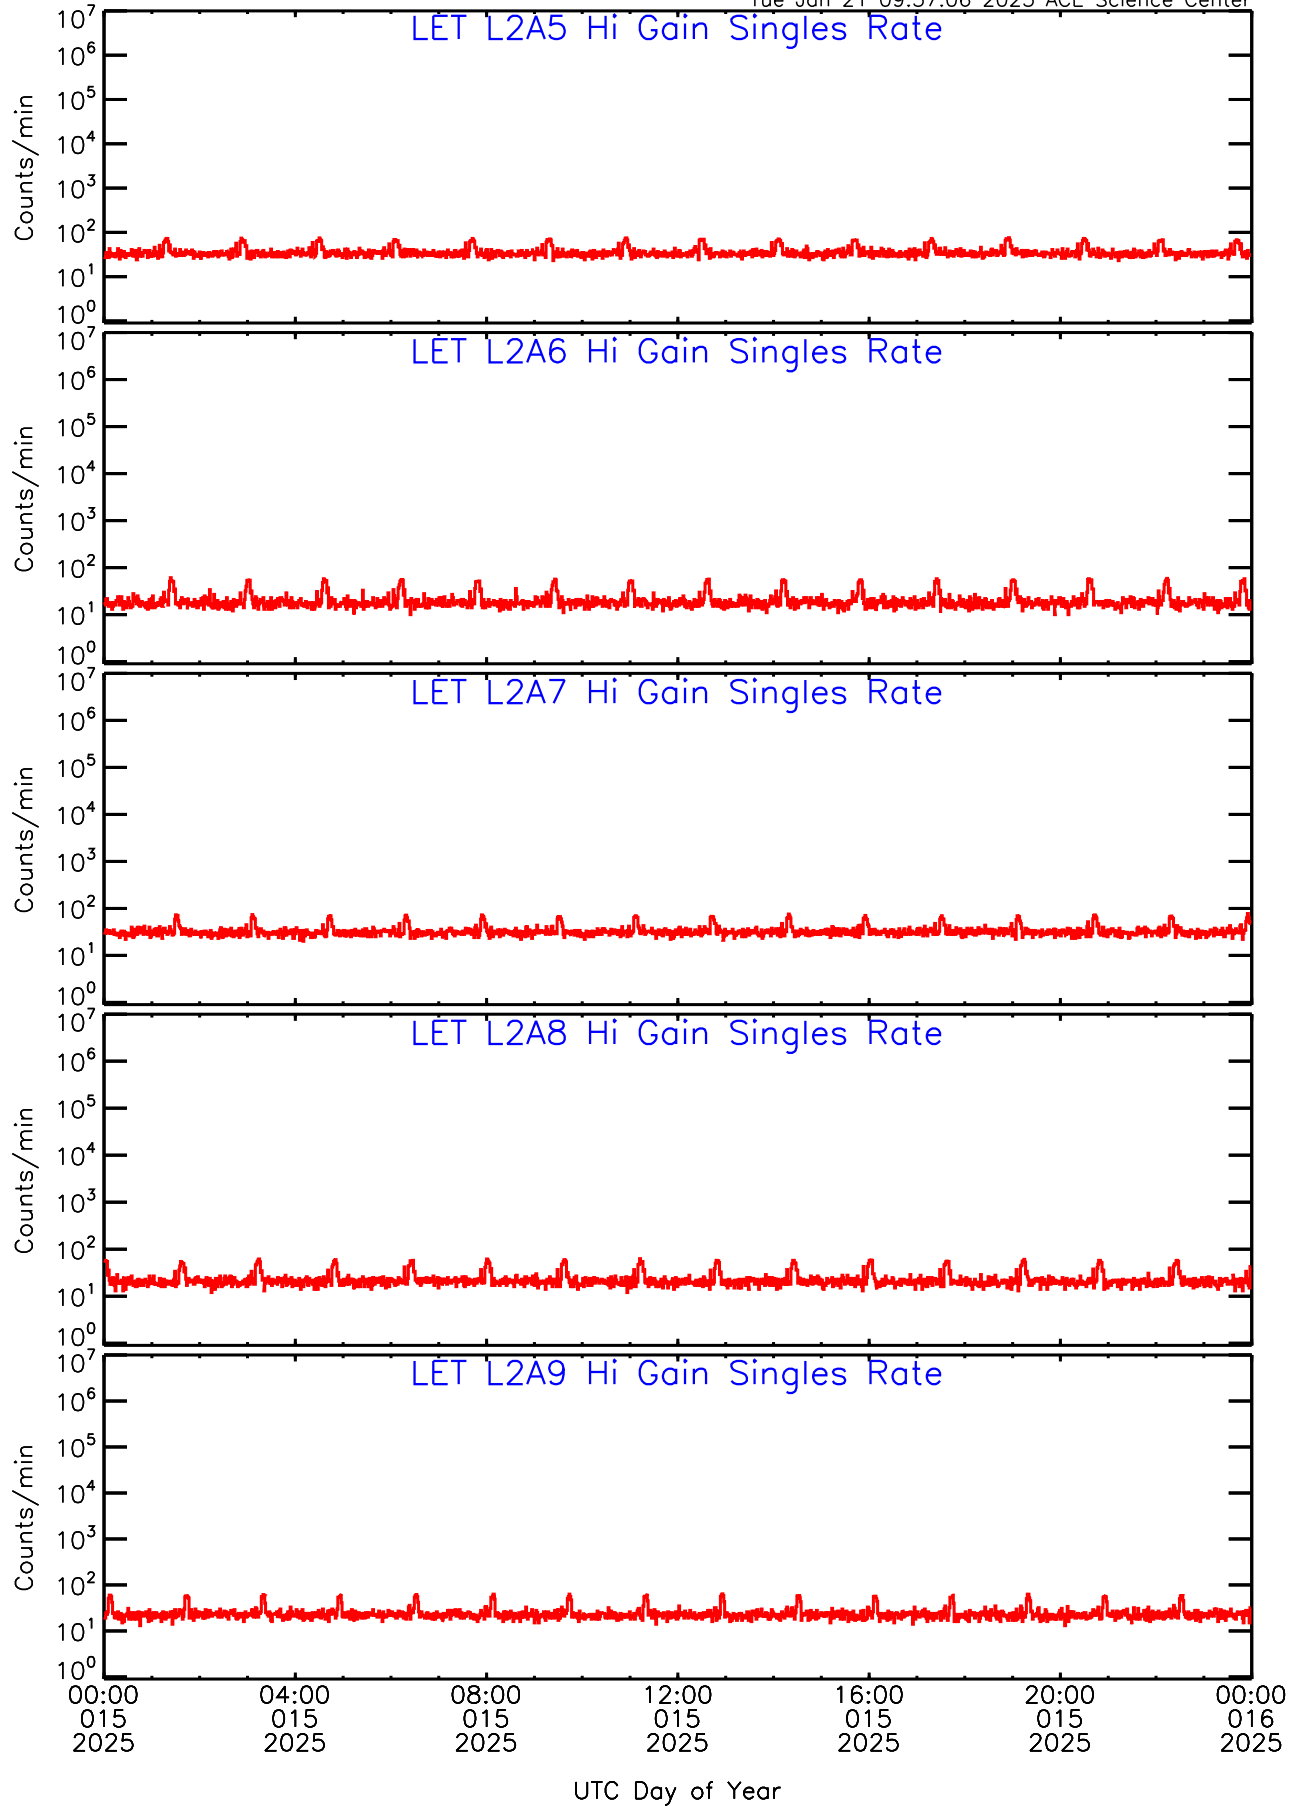

LET ahead Hi-Gain SINGLES RATES Data for 2025-015

Tue Jan 21 09:57:06 2025 ACE Science Center