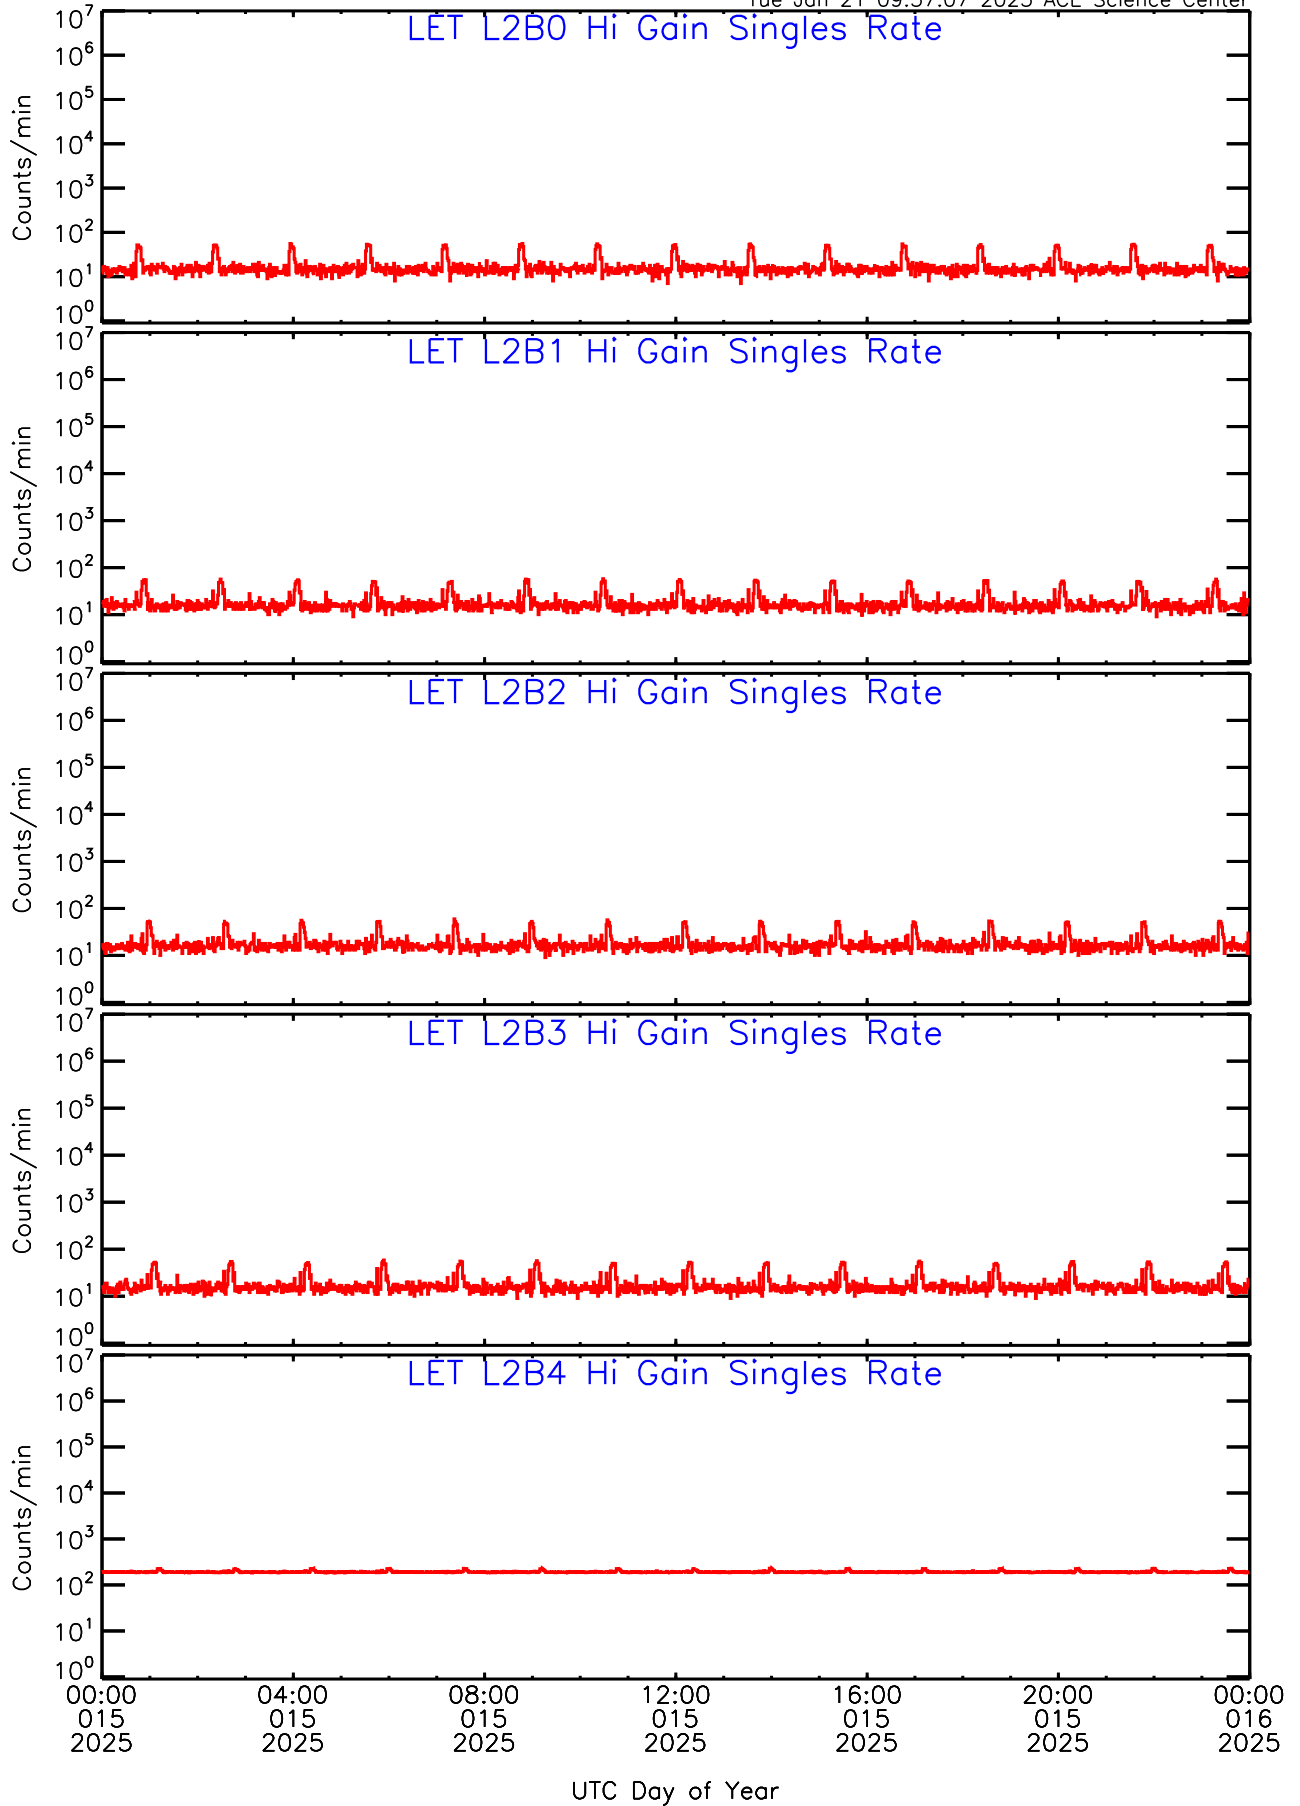

LET ahead Hi-Gain SINGLES RATES Data for 2025-015

Tue Jan 21 09:57:07 2025 ACE Science Center