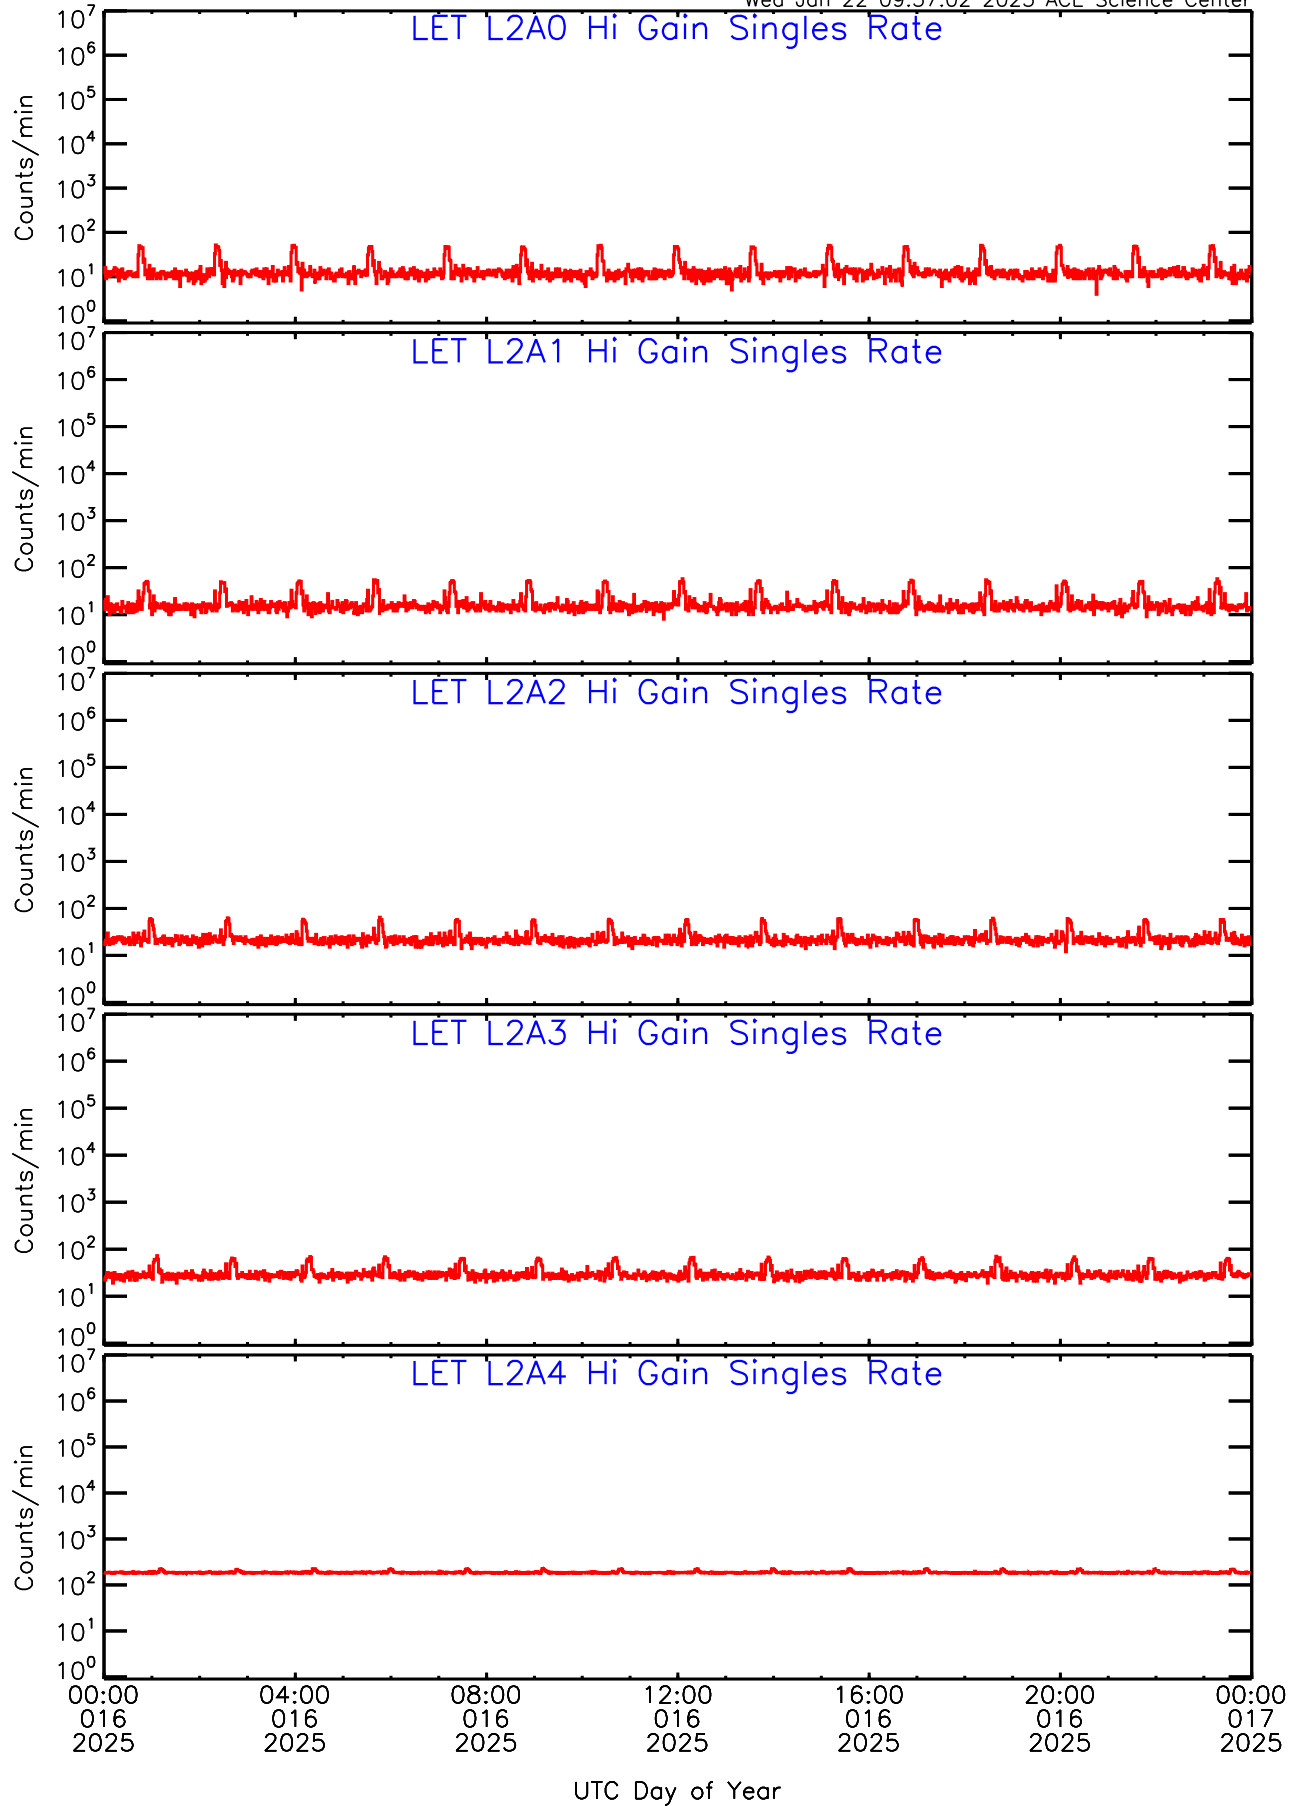

LET ahead Hi-Gain SINGLES RATES Data for 2025-016

Wed Jan 22 09:57:02 2025 ACE Science Center