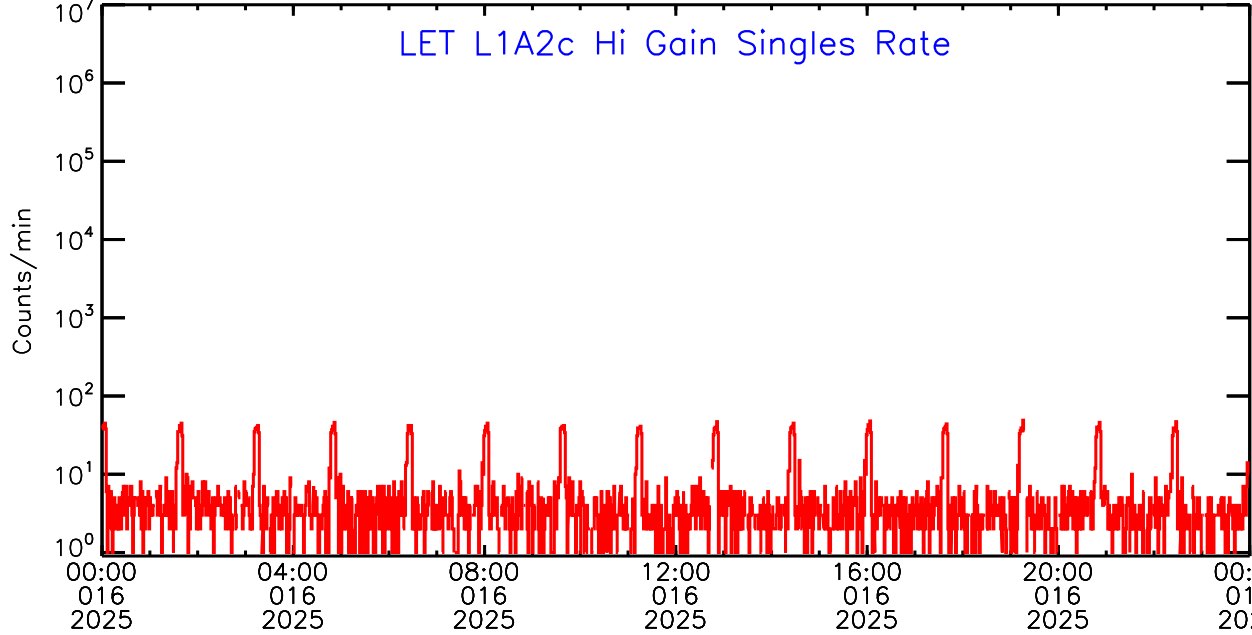

LET ahead Hi-Gain SINGLES RATES Data for 2025-016

Wed Jan 22 09:56:35 2025 ACE Science Center

00:00 016 2025 04:00 016 2025 08:00 016 2025 12:00 016 2025 16:00 016 2025 20:00 016 2025 00:00 017 2025

UTC Day of Year