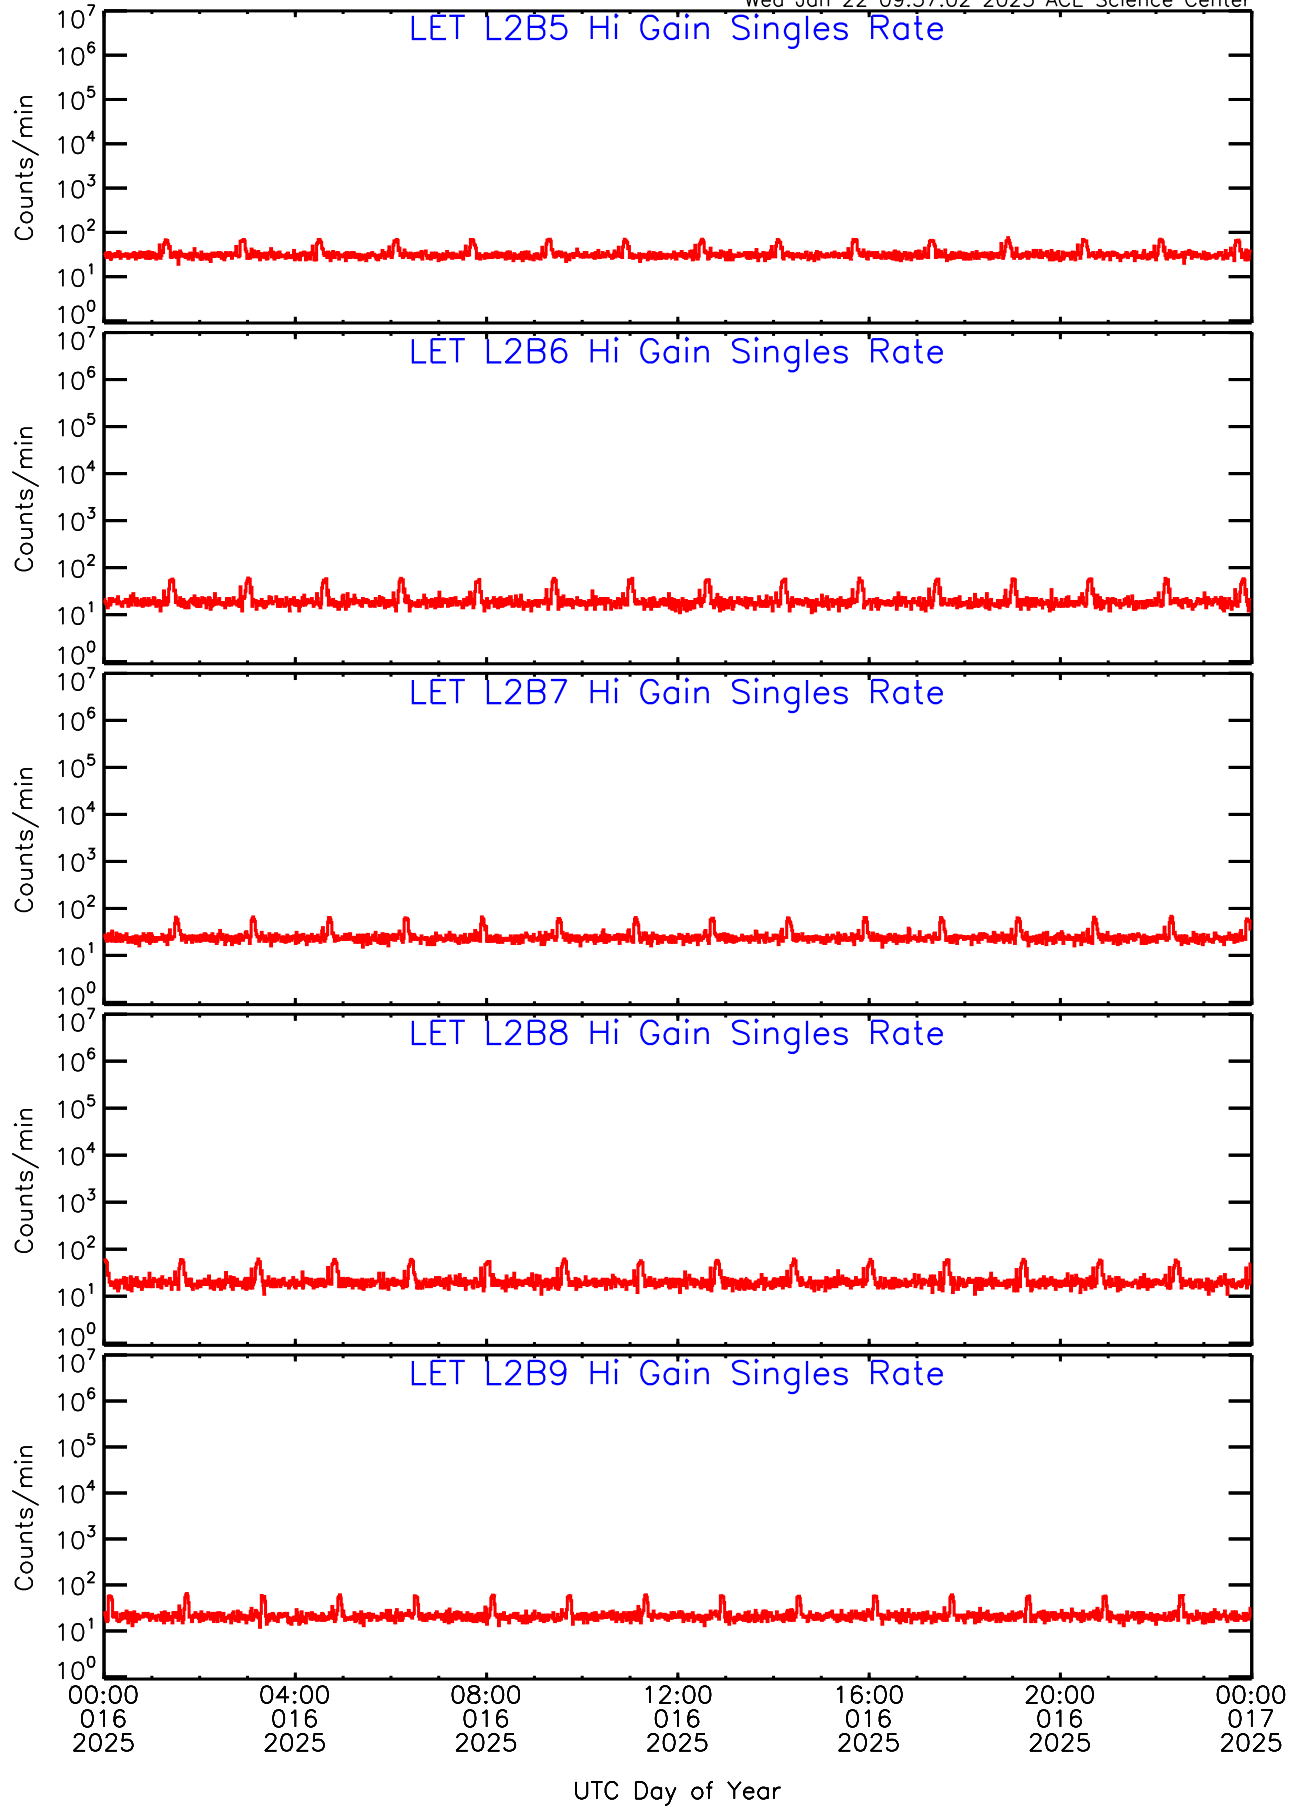

Wed Jan 22 09:57:02 2025 ACE Science Center

LET ahead Hi-Gain SINGLES RATES Data for 2025-016

Wed Jan 22 09:57:02 2025 ACE Science Center

LET ahead Hi-Gain SINGLES RATES Data for 2025-016

Wed Jan 22 09:57:02 2025 ACE Science Center