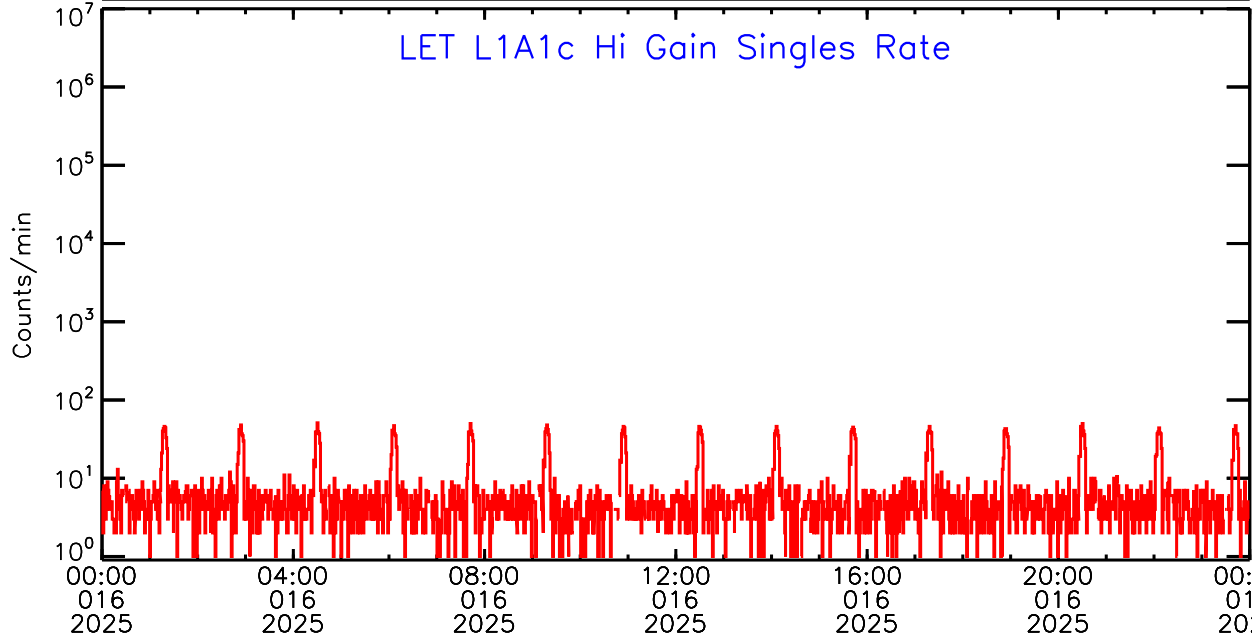

LET ahead Hi-Gain SINGLES RATES Data for 2025-016

Wed Jan 22 09:56:35 2025 ACE Science Center

LET ahead Hi-Gain SINGLES RATES Data for 2025-016

Wed Jan 22 09:56:35 2025 ACE Science Center

UTC Day of Year

LET ahead Hi-Gain SINGLES RATES Data for 2025-016