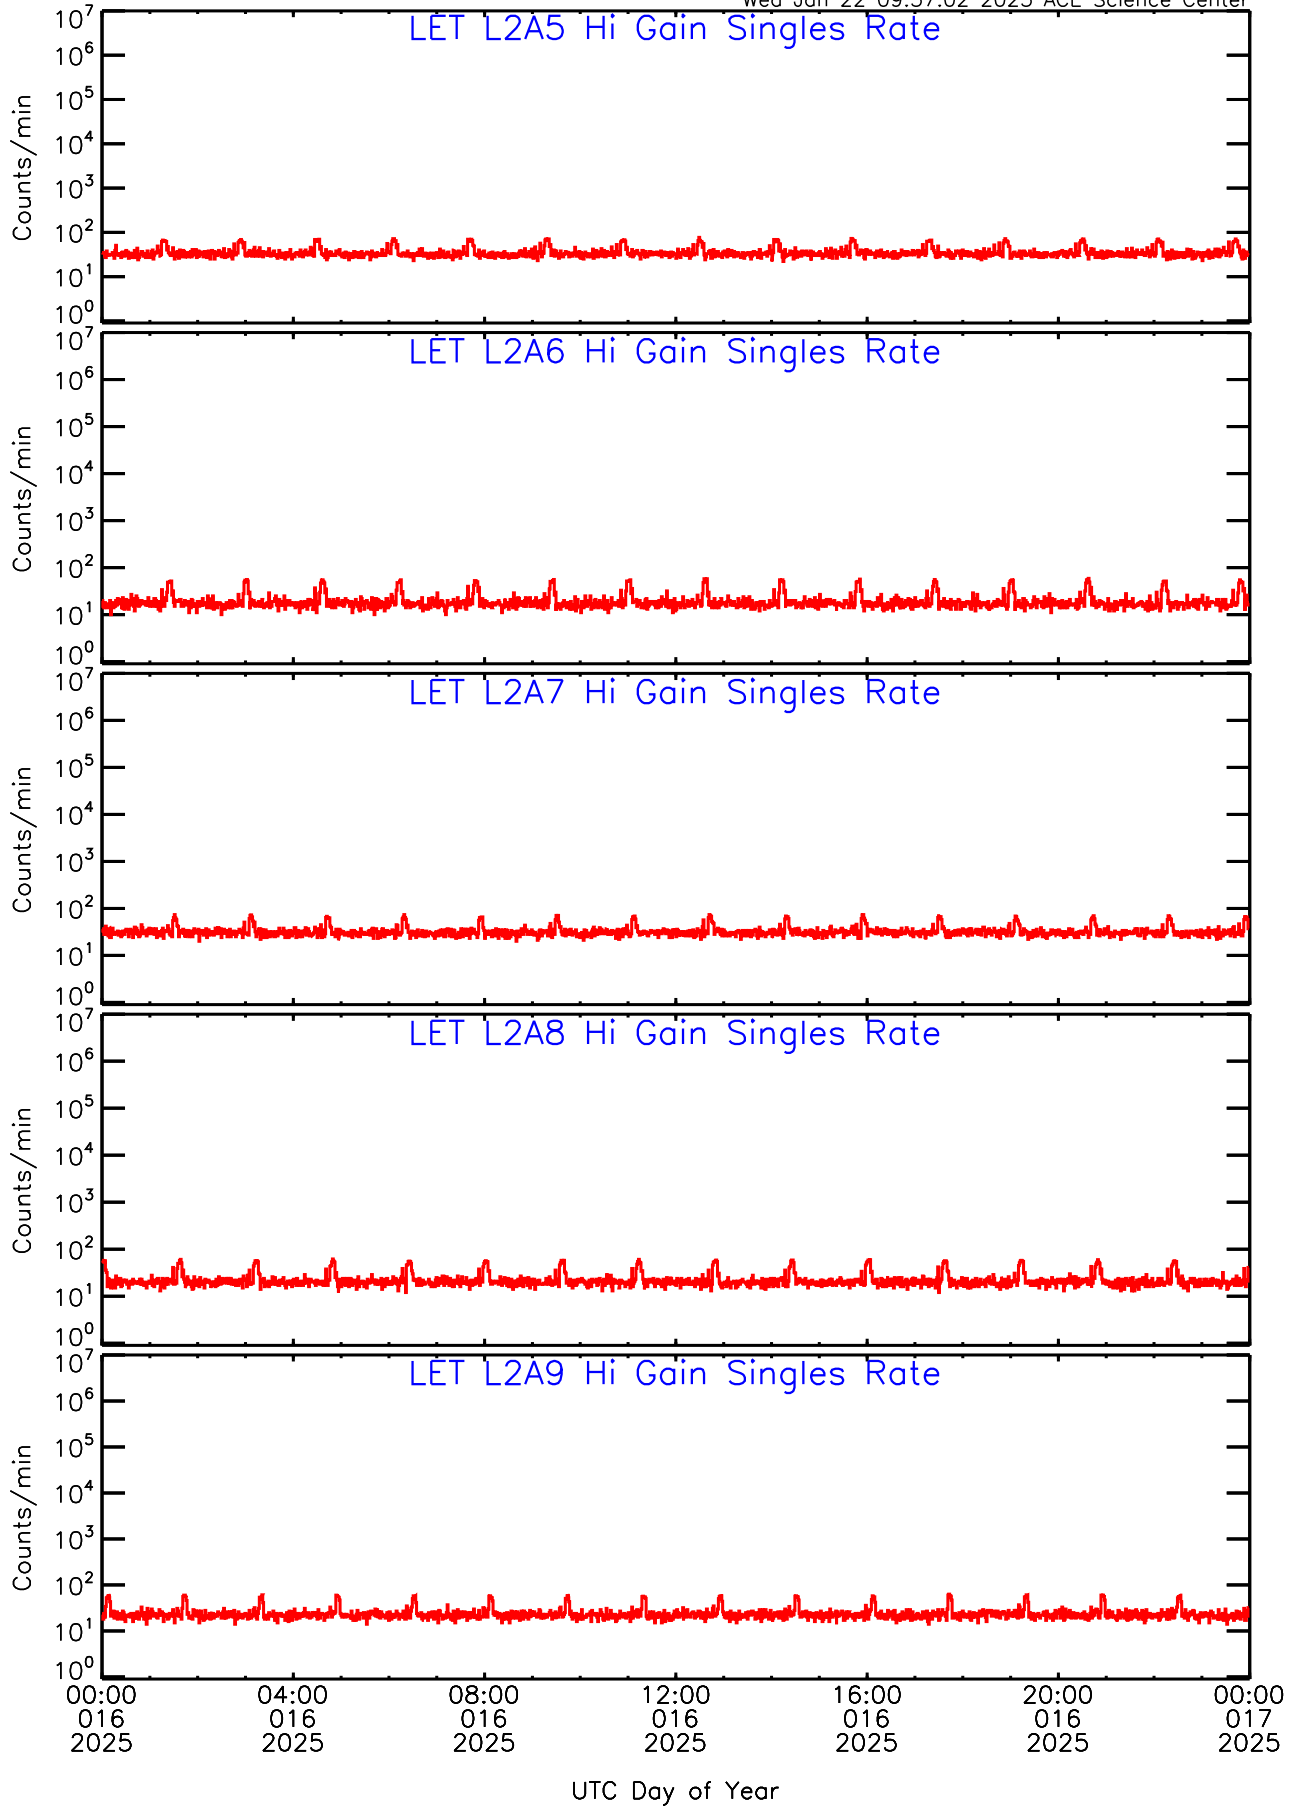

LET ahead Hi-Gain SINGLES RATES Data for 2025-016

Wed Jan 22 09:57:02 2025 ACE Science Center