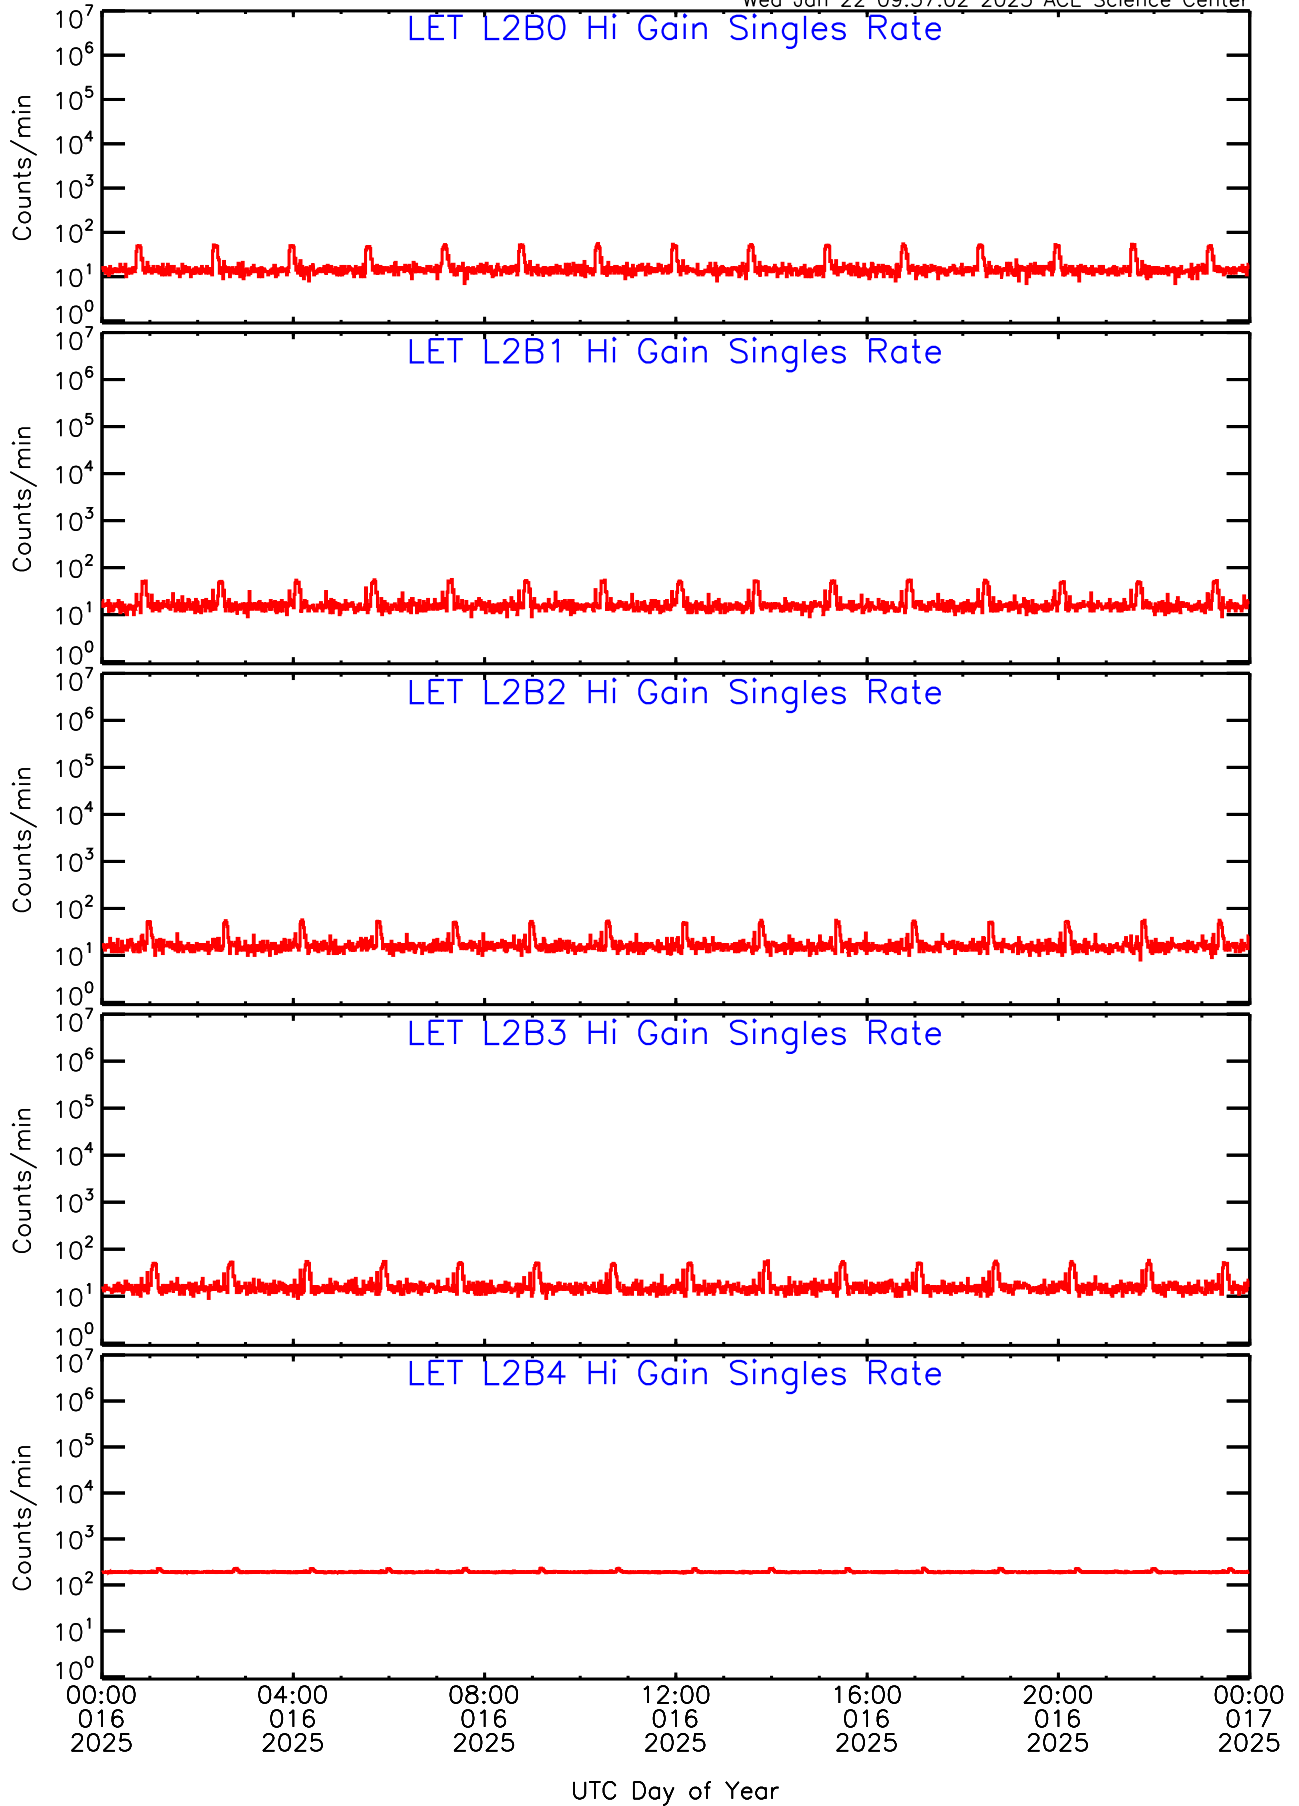

LET ahead Hi-Gain SINGLES RATES Data for 2025-016

Wed Jan 22 09:57:02 2025 ACE Science Center