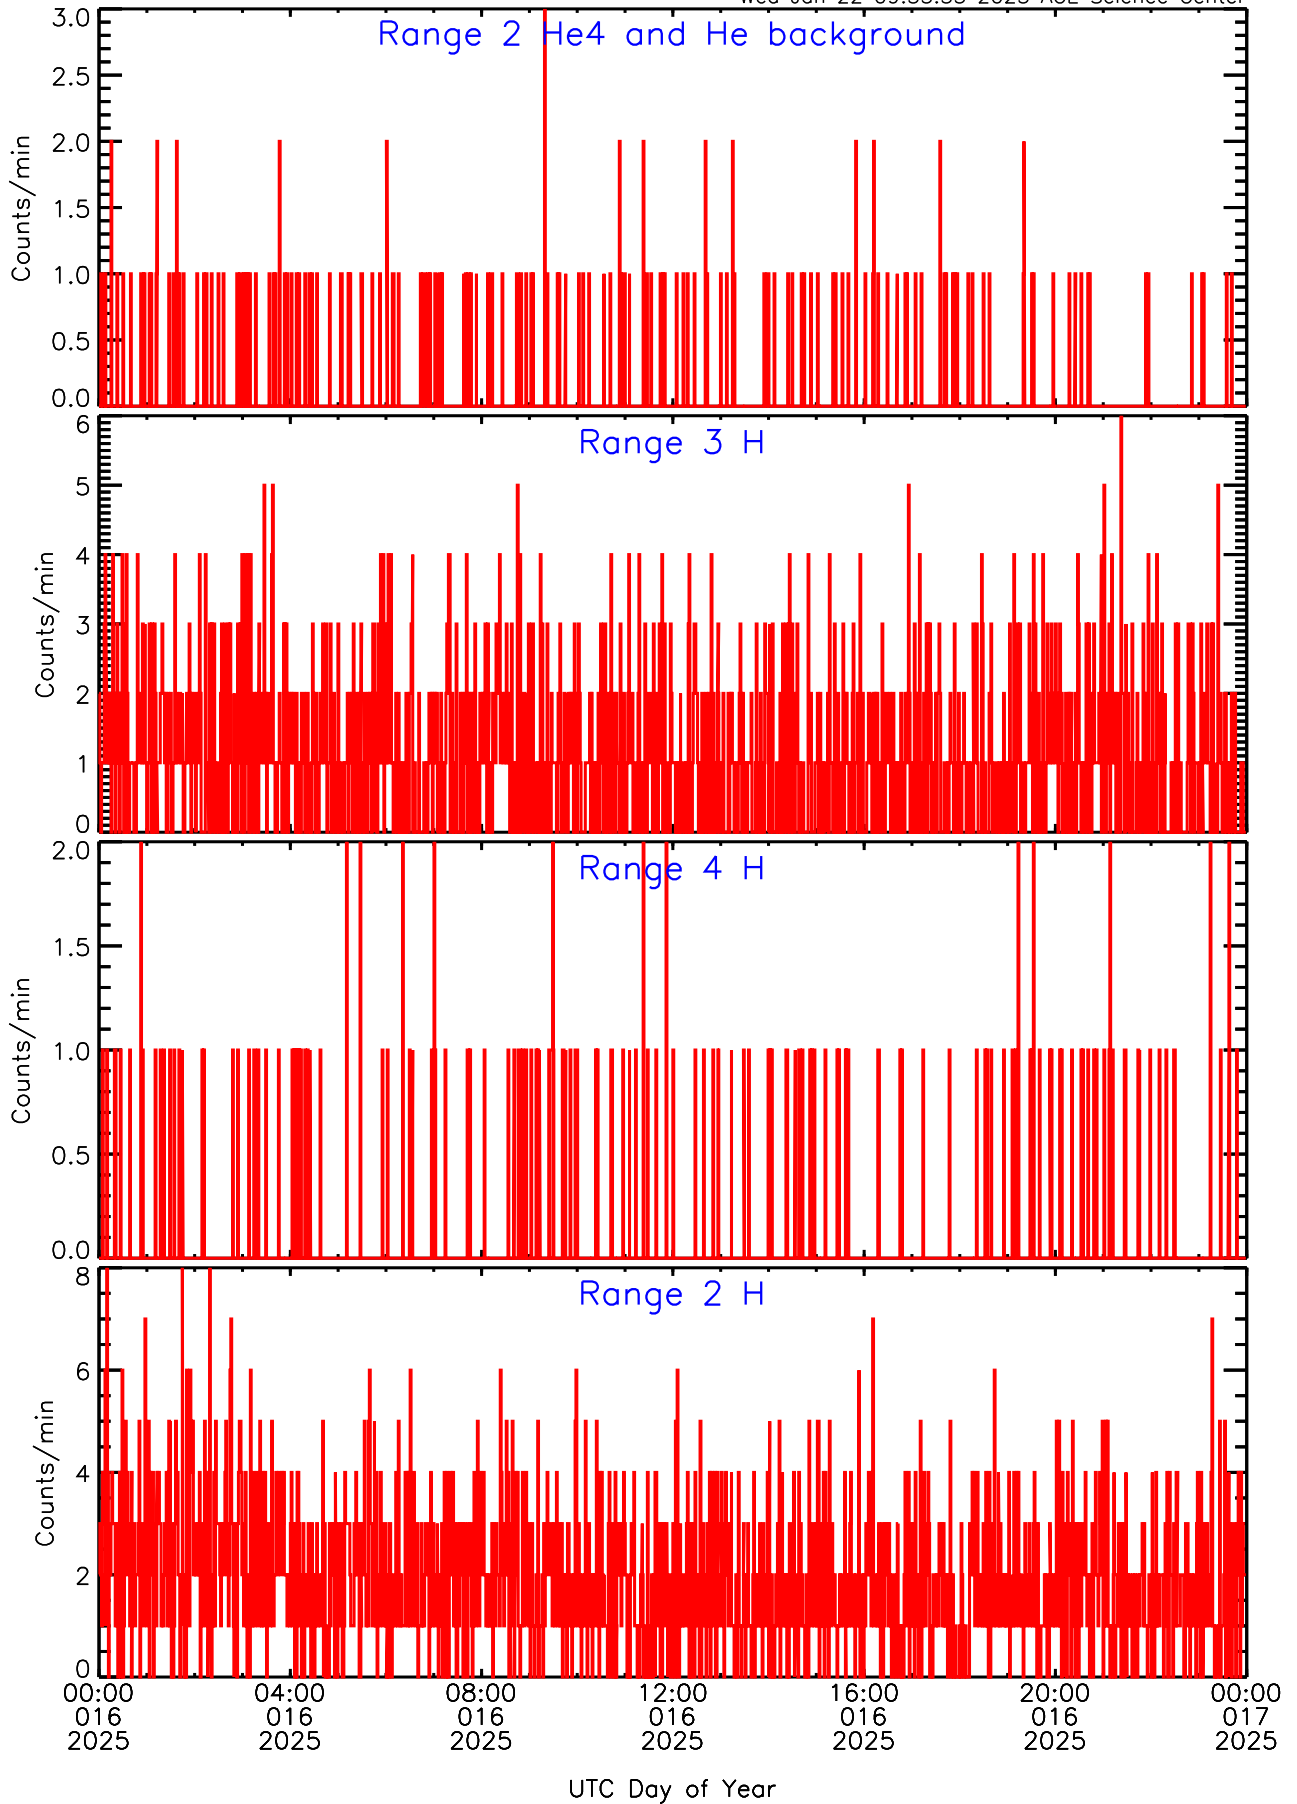

LET ahead BUFRATES Data for 2025-016

Wed Jan 22 09:55:55 2025 ACE Science Center