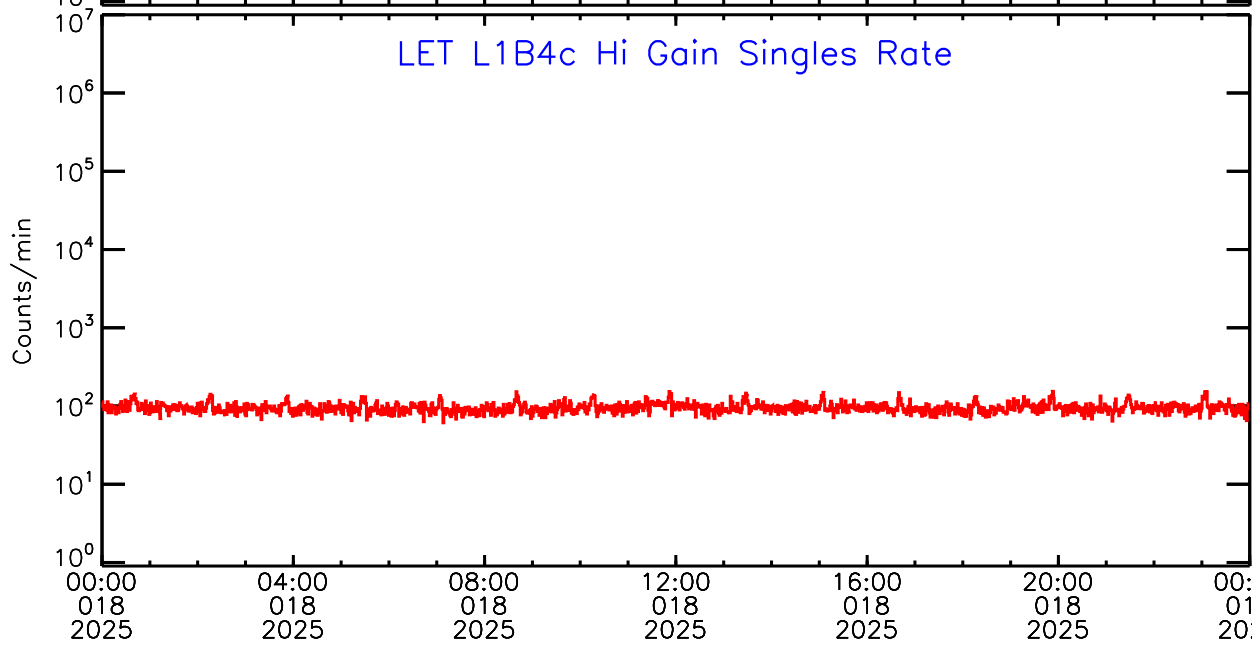

LET ahead Hi-Gain SINGLES RATES Data for 2025-018

Fri Jan 24 09:56:36 2025 ACE Science Center

UTC Day of Year