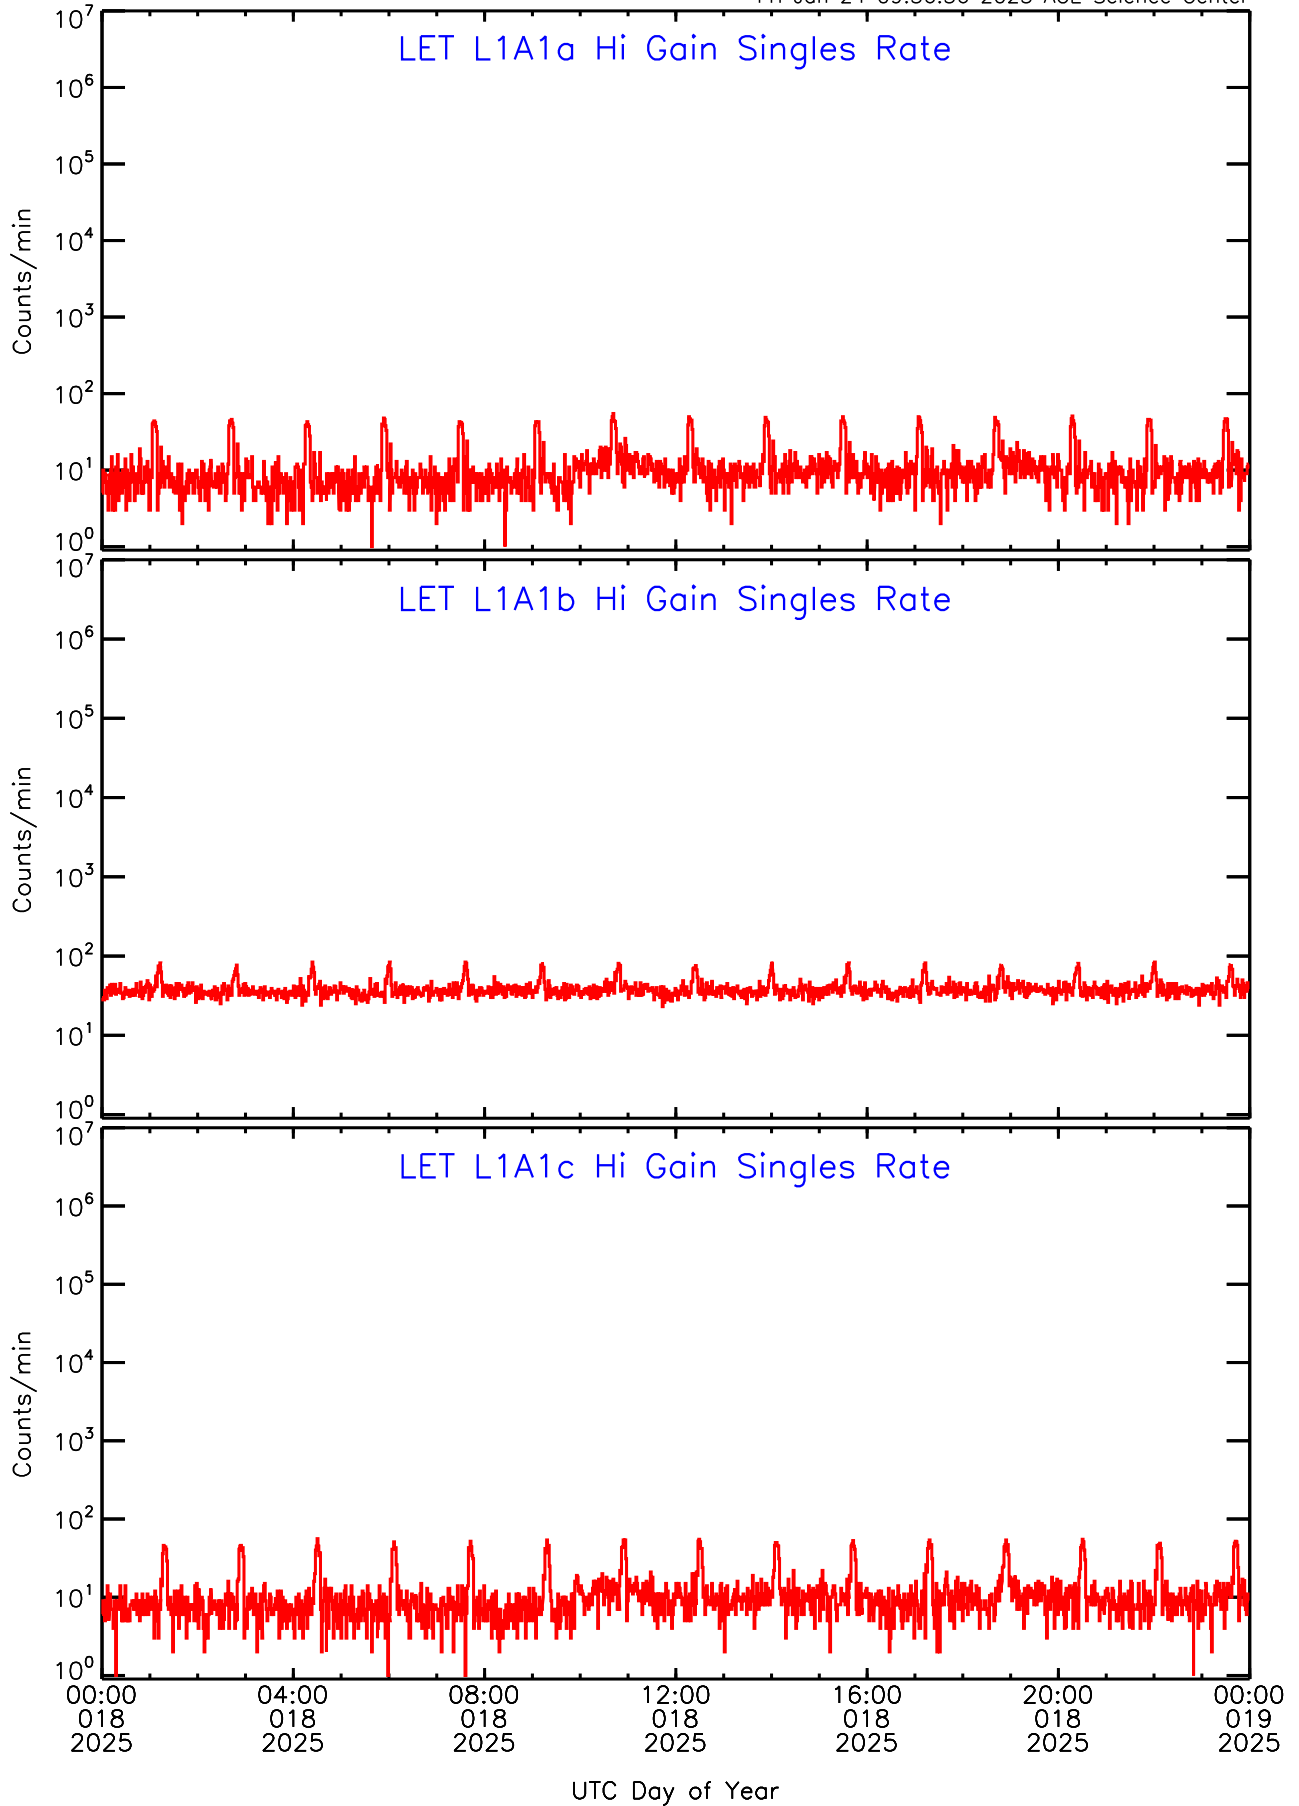

LET ahead Hi-Gain SINGLES RATES Data for 2025-018

Fri Jan 24 09:56:36 2025 ACE Science Center