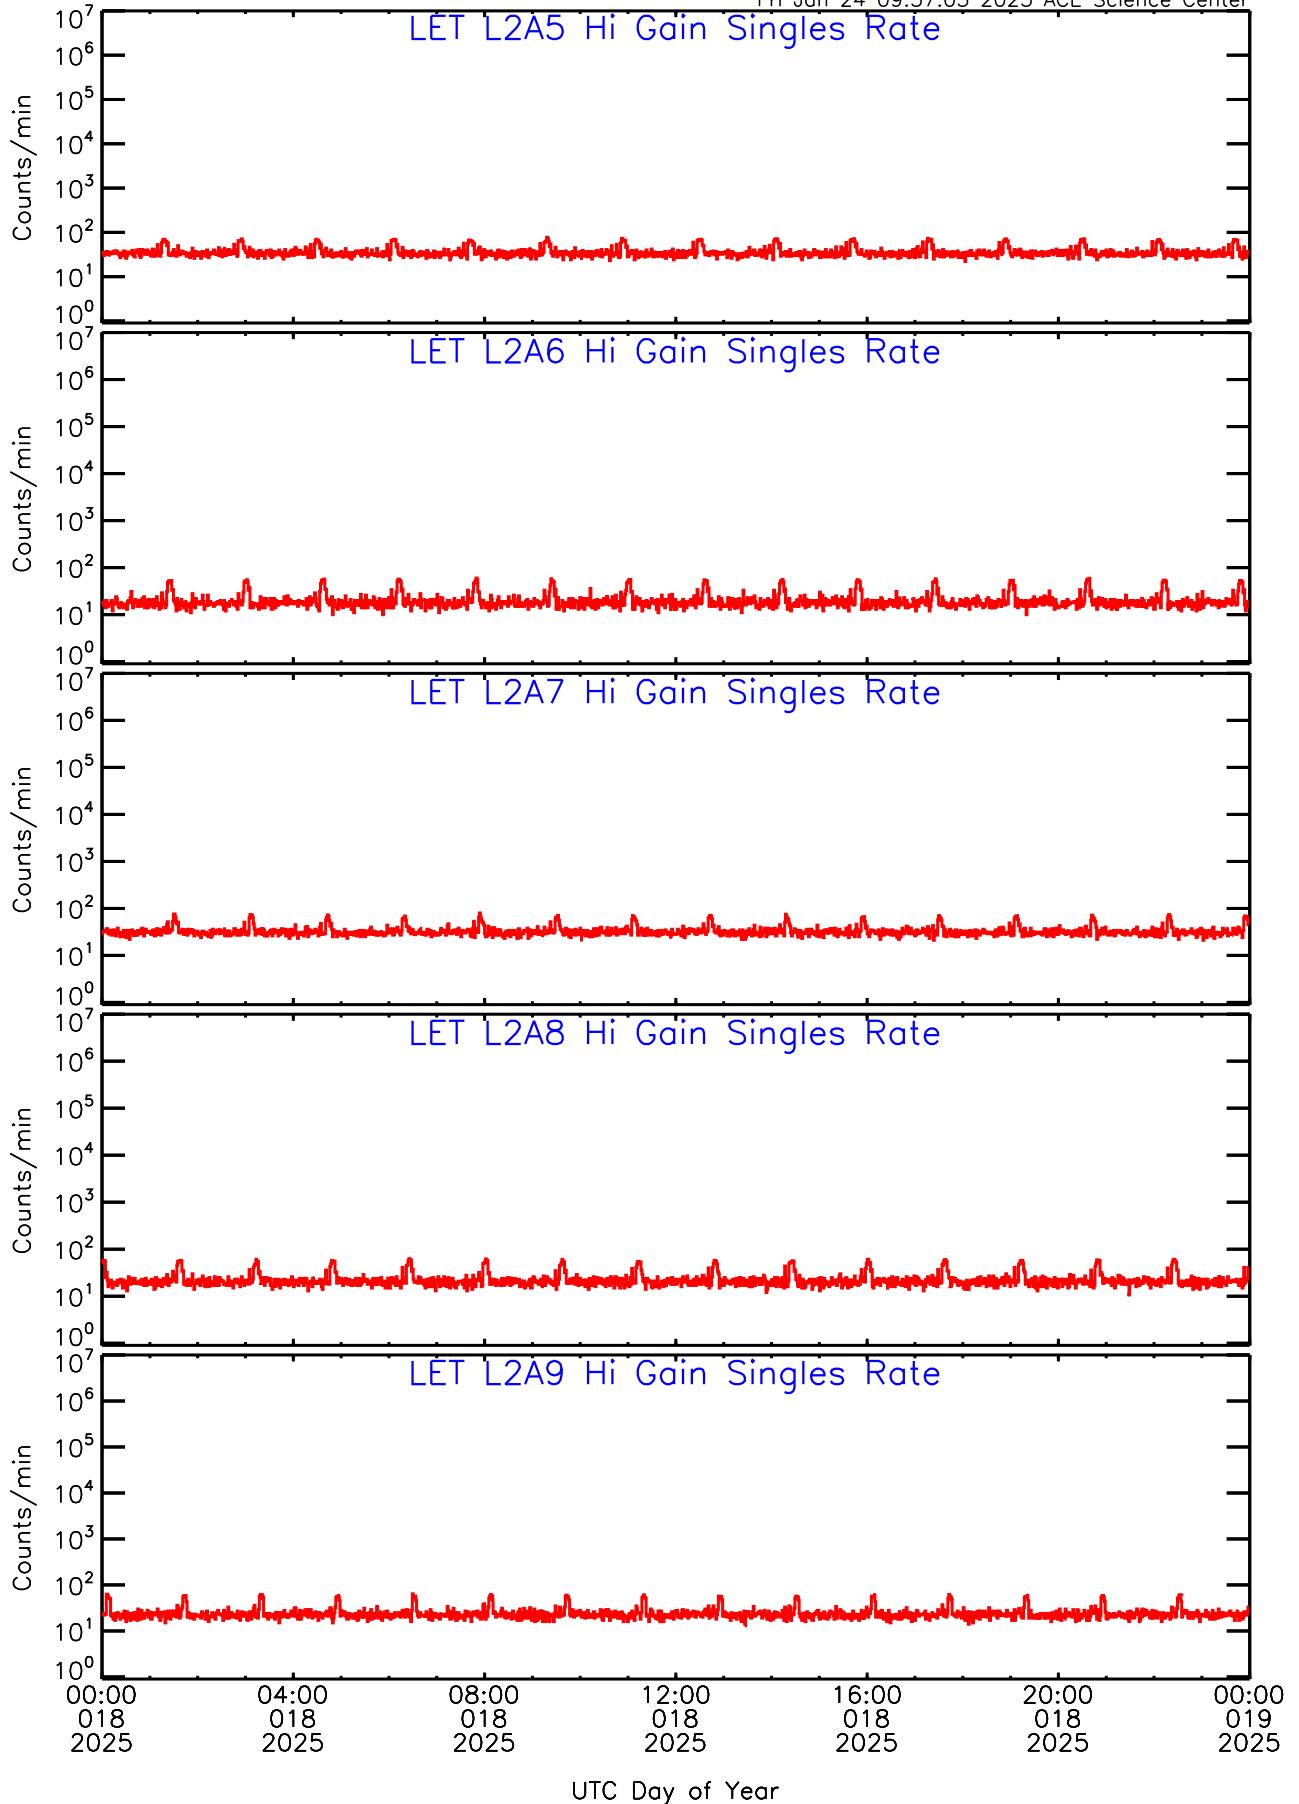

LET ahead Hi-Gain SINGLES RATES Data for 2025-018

Fri Jan 24 09:57:03 2025 ACE Science Center