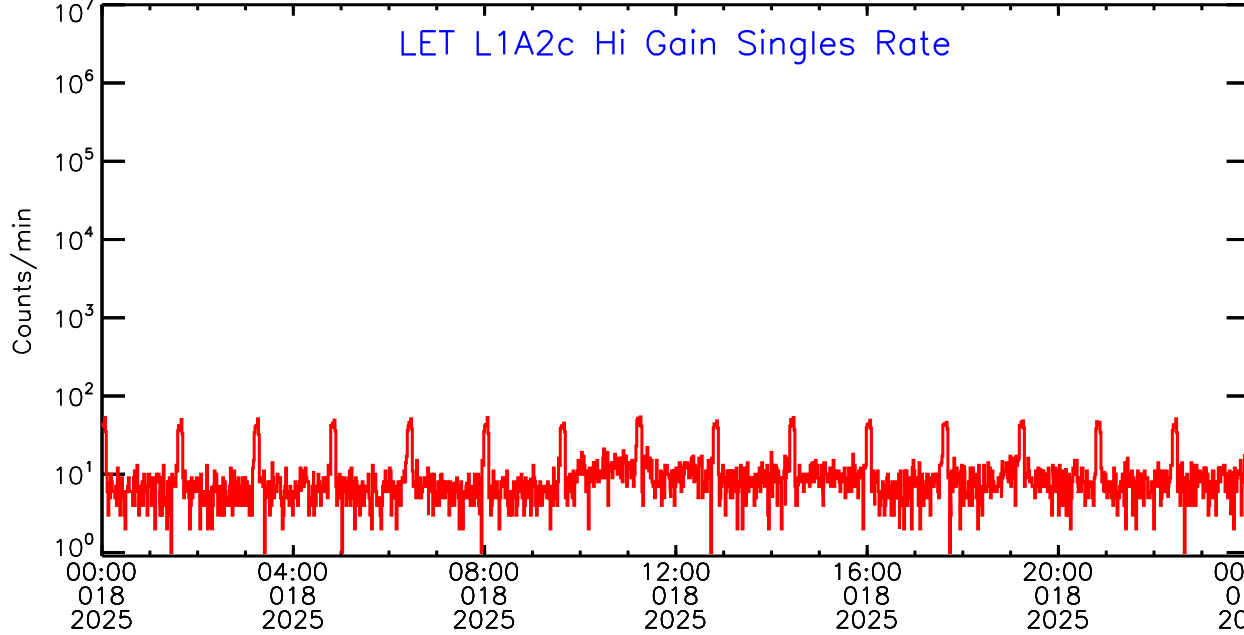

LET ahead Hi-Gain SINGLES RATES Data for 2025-018

Fri Jan 24 09:56:36 2025 ACE Science Center

00:00 018 2025   04:00 018 2025   08:00 018 2025   12:00 018 2025   16:00 018 2025   20:00 018 2025   00:00 019 2025

UTC Day of Year