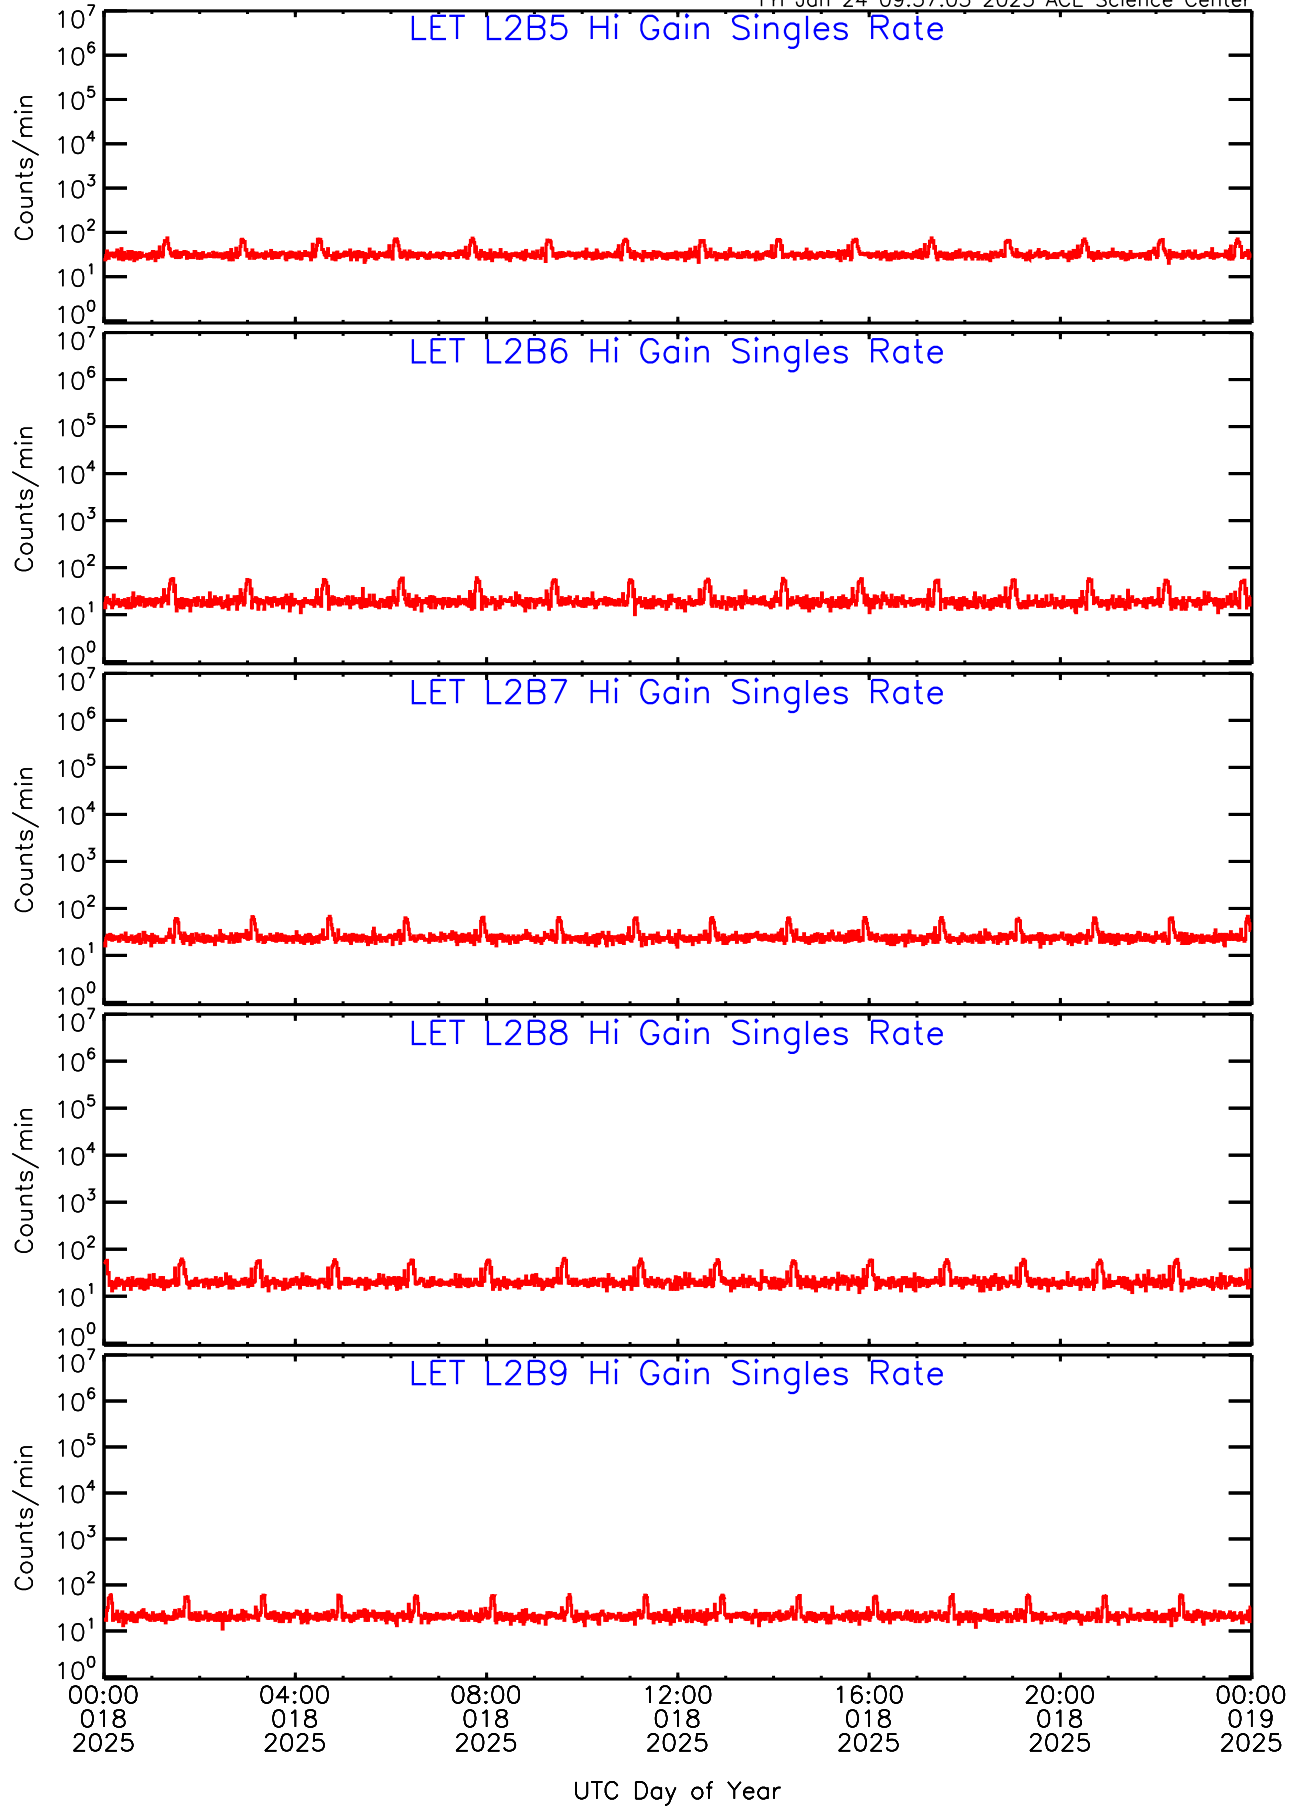

LET ahead Hi-Gain SINGLES RATES Data for 2025-018

Fri Jan 24 09:57:03 2025 ACE Science Center