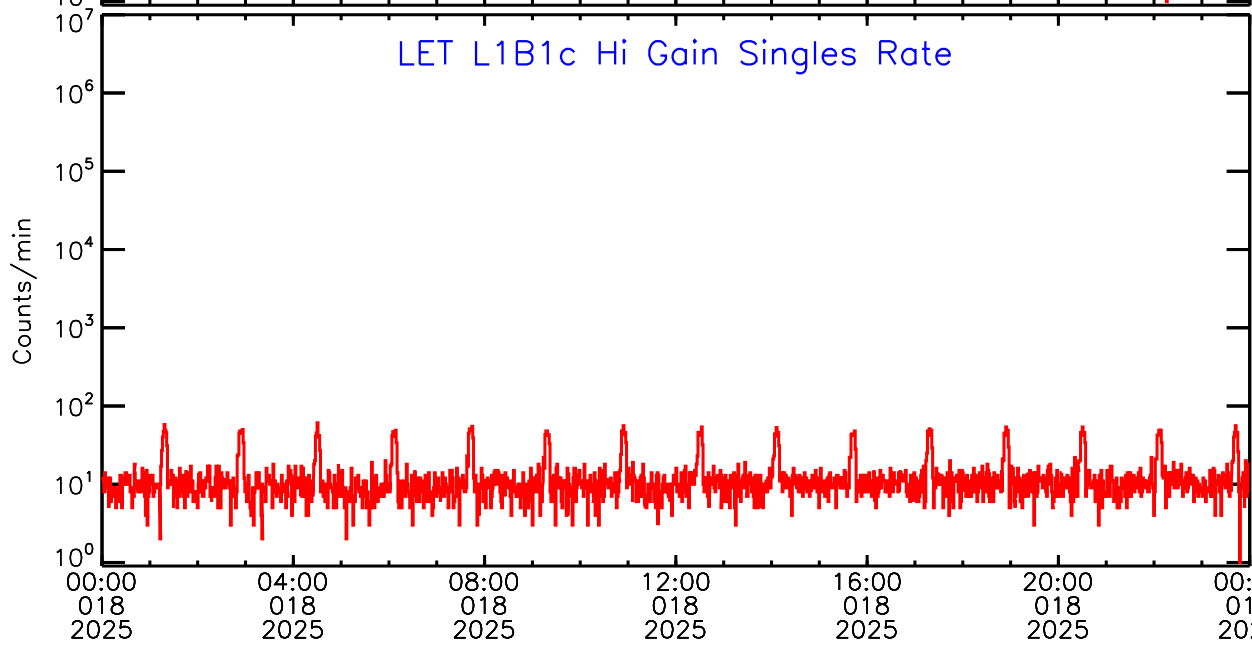

LET ahead Hi-Gain SINGLES RATES Data for 2025-018

Fri Jan 24 09:56:36 2025 ACE Science Center

UTC Day of Year