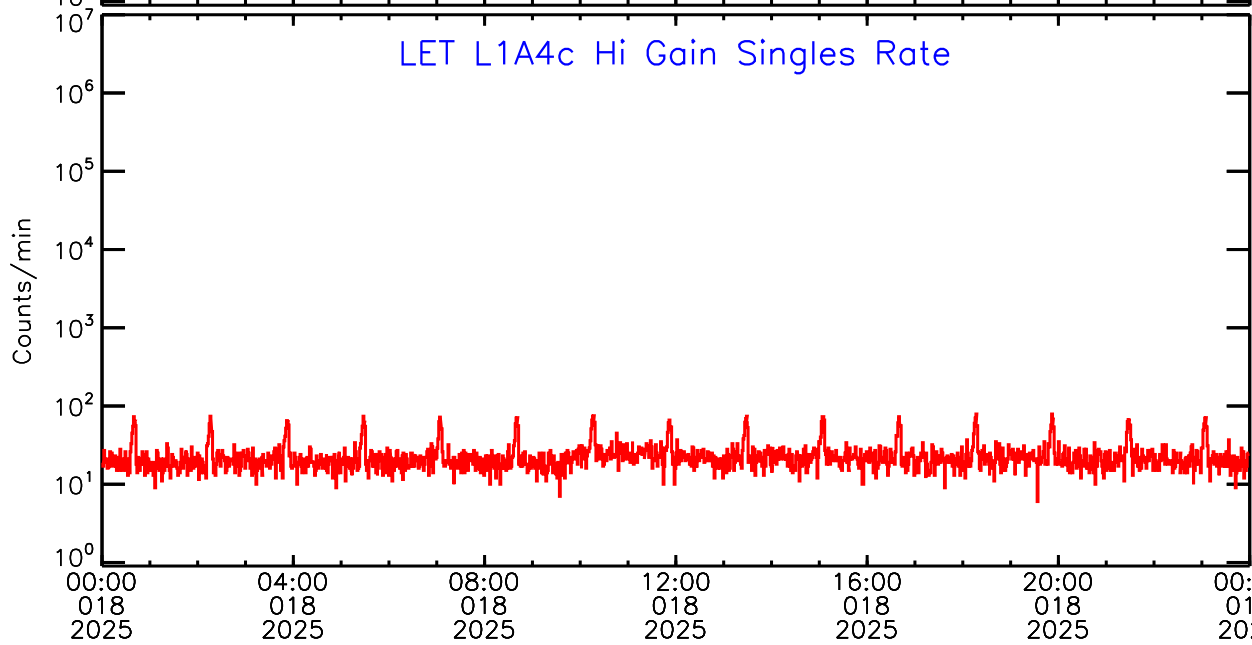

LET ahead Hi-Gain SINGLES RATES Data for 2025-018

Fri Jan 24 09:56:36 2025 ACE Science Center

UTC Day of Year