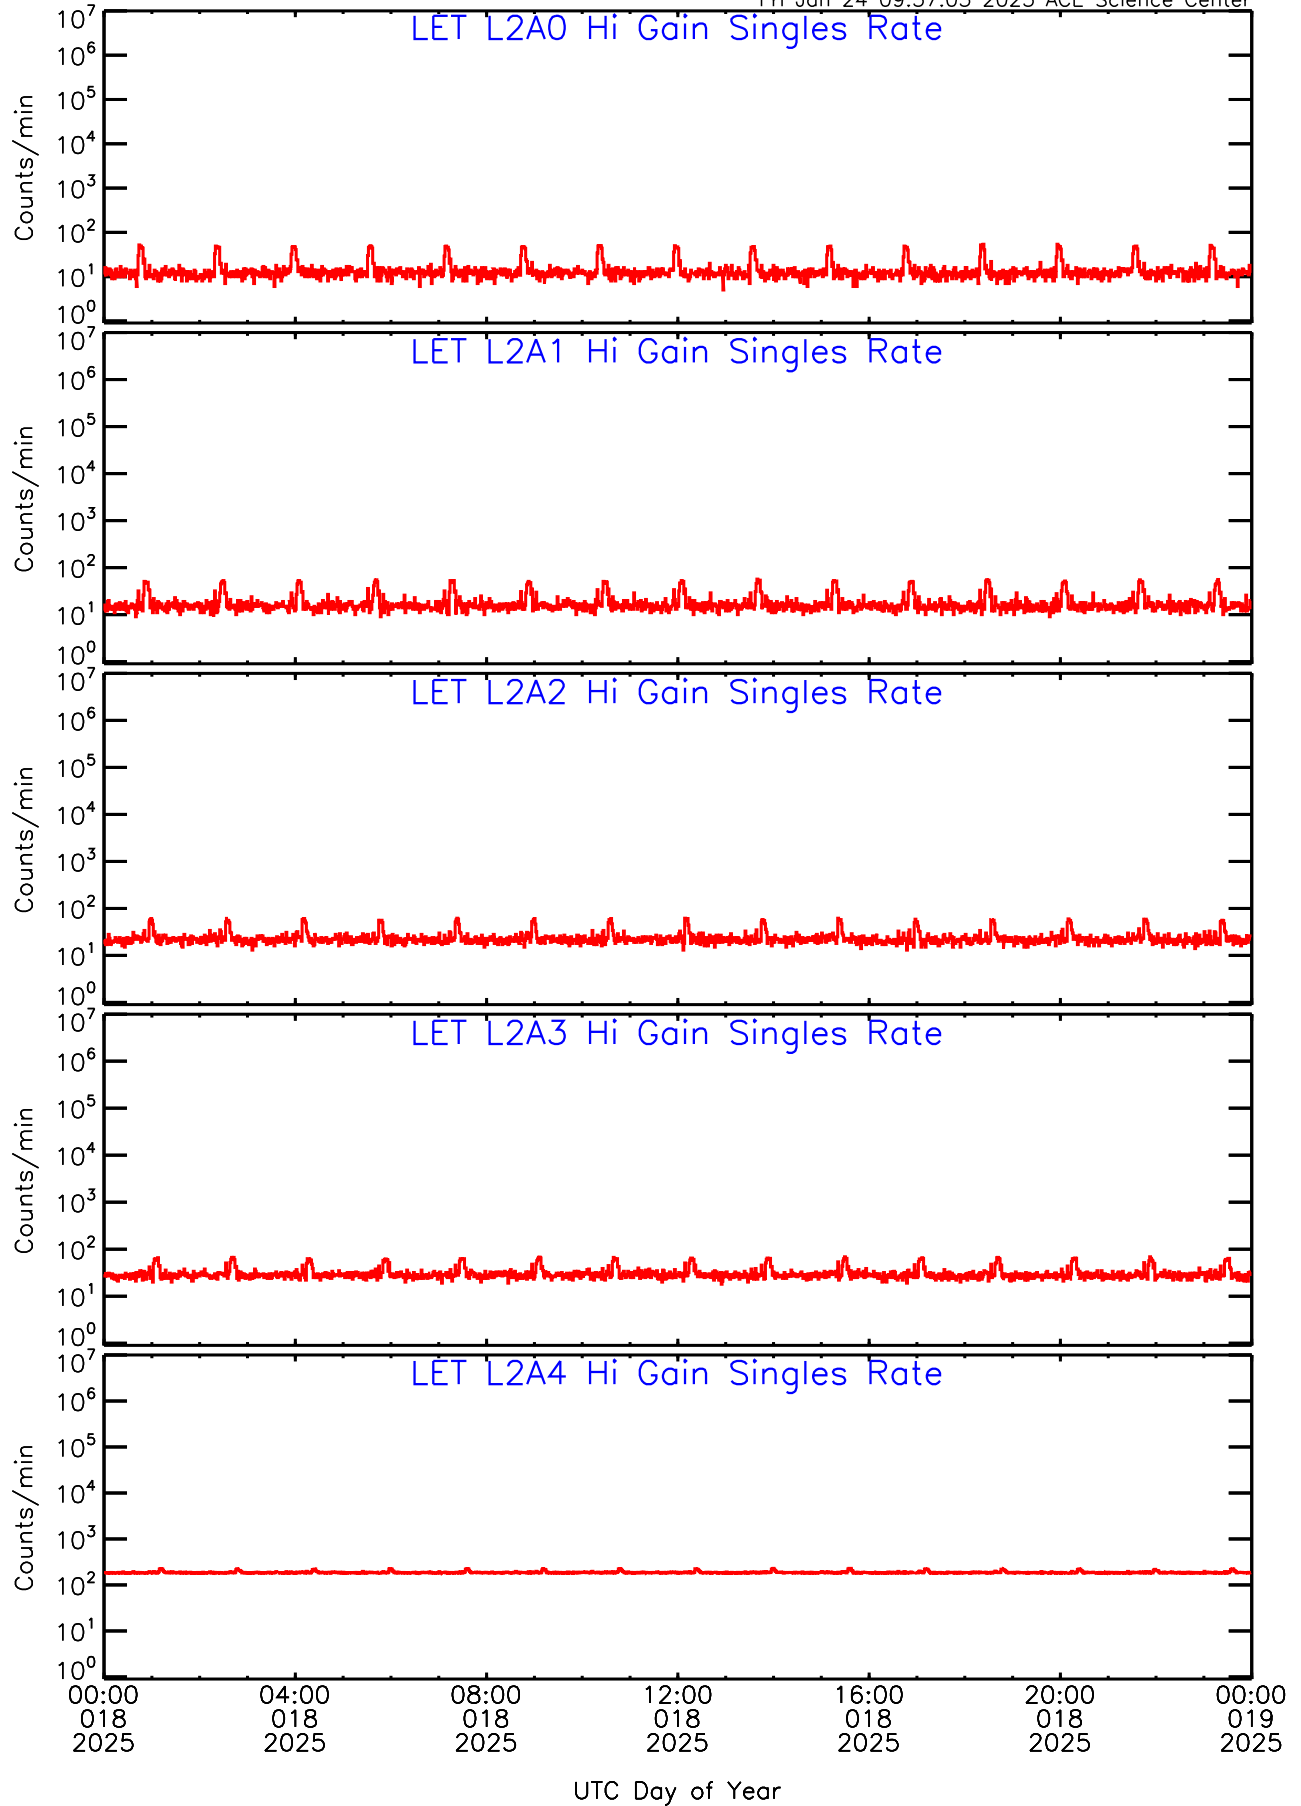

LET ahead Hi-Gain SINGLES RATES Data for 2025-018

Fri Jan 24 09:57:03 2025 ACE Science Center