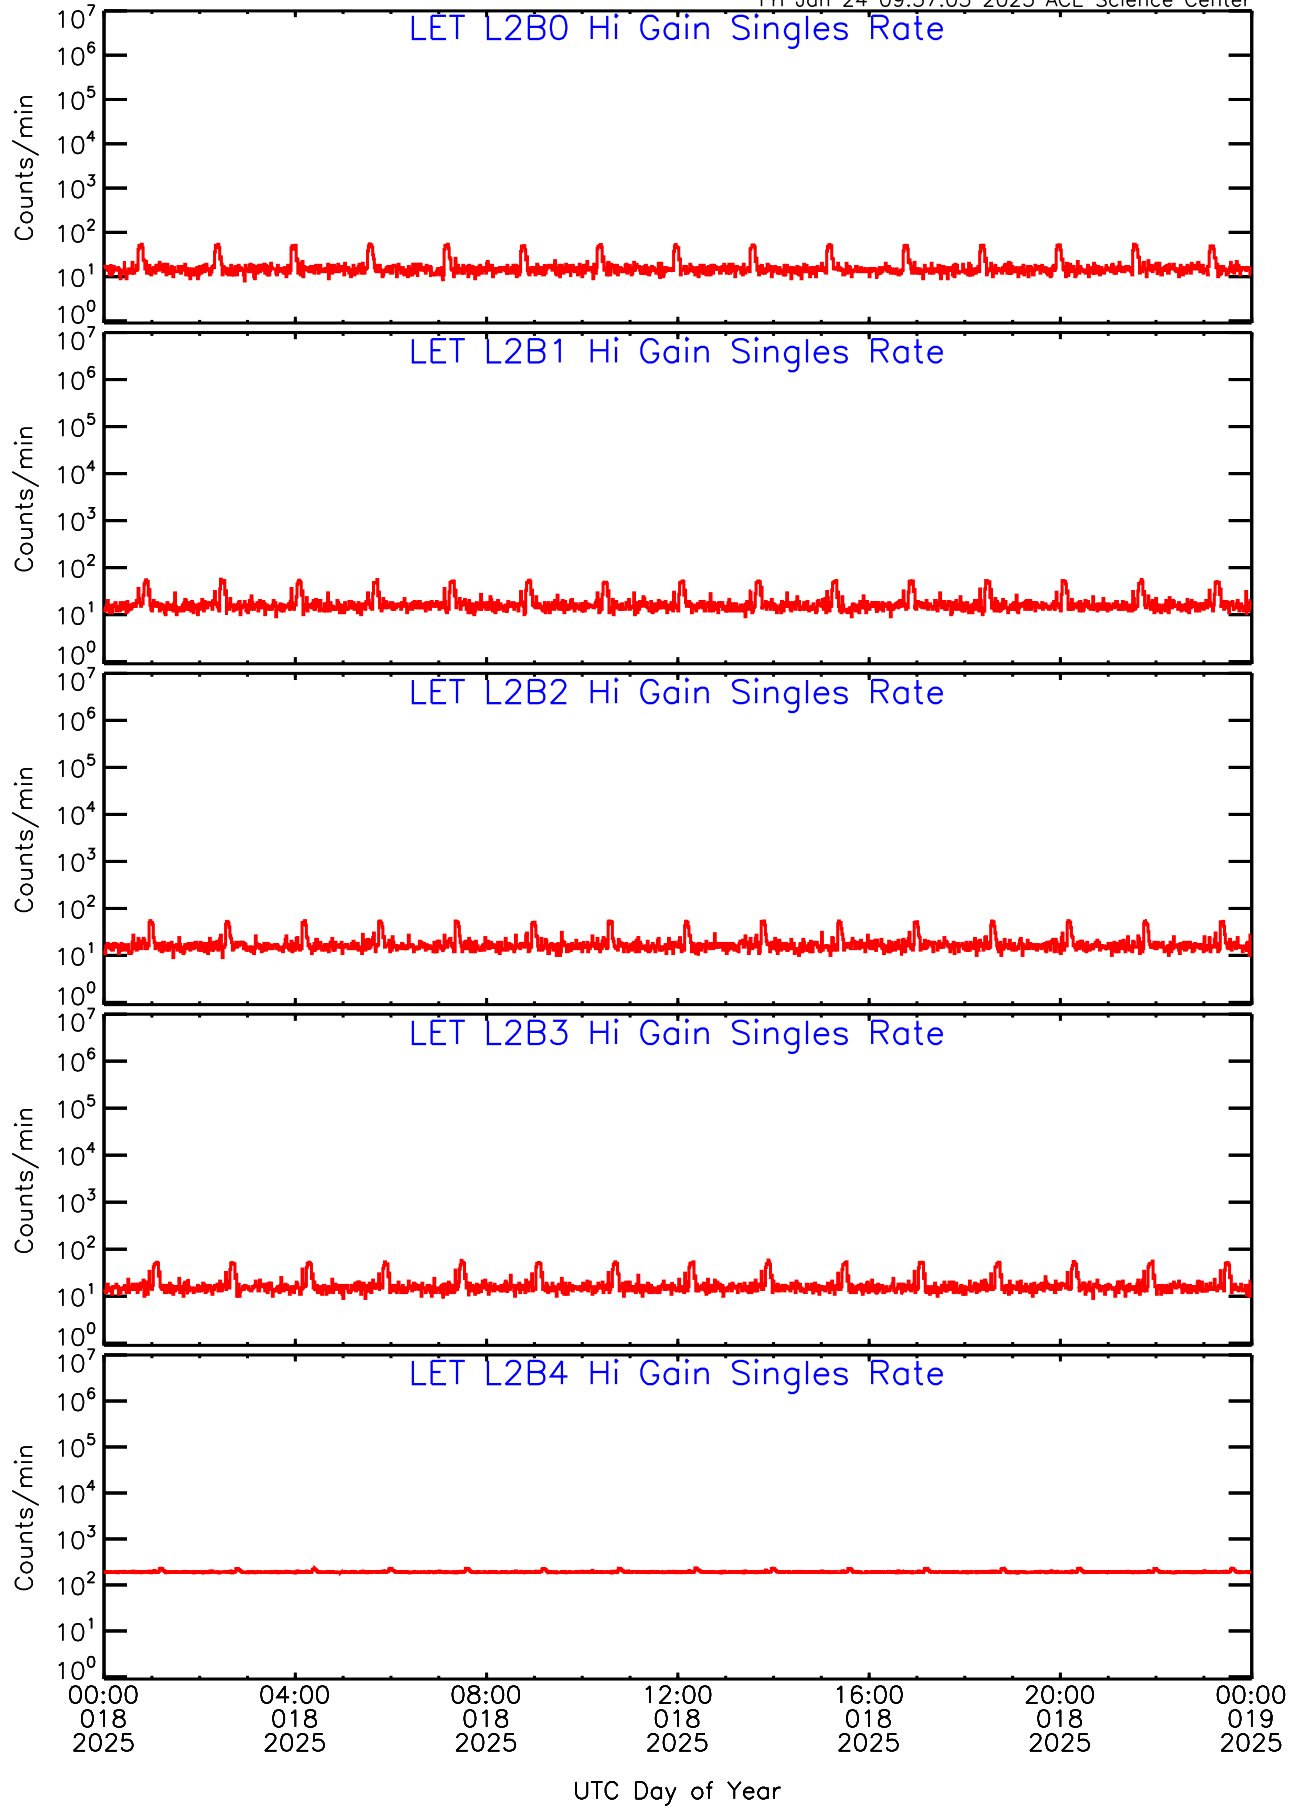

Fri Jan 24 09:57:03 2025 ACE Science Center

LET ahead Hi-Gain SINGLES RATES Data for 2025-018

Fri Jan 24 09:57:03 2025 ACE Science Center

LET ahead Hi-Gain SINGLES RATES Data for 2025-018

Fri Jan 24 09:57:03 2025 ACE Science Center