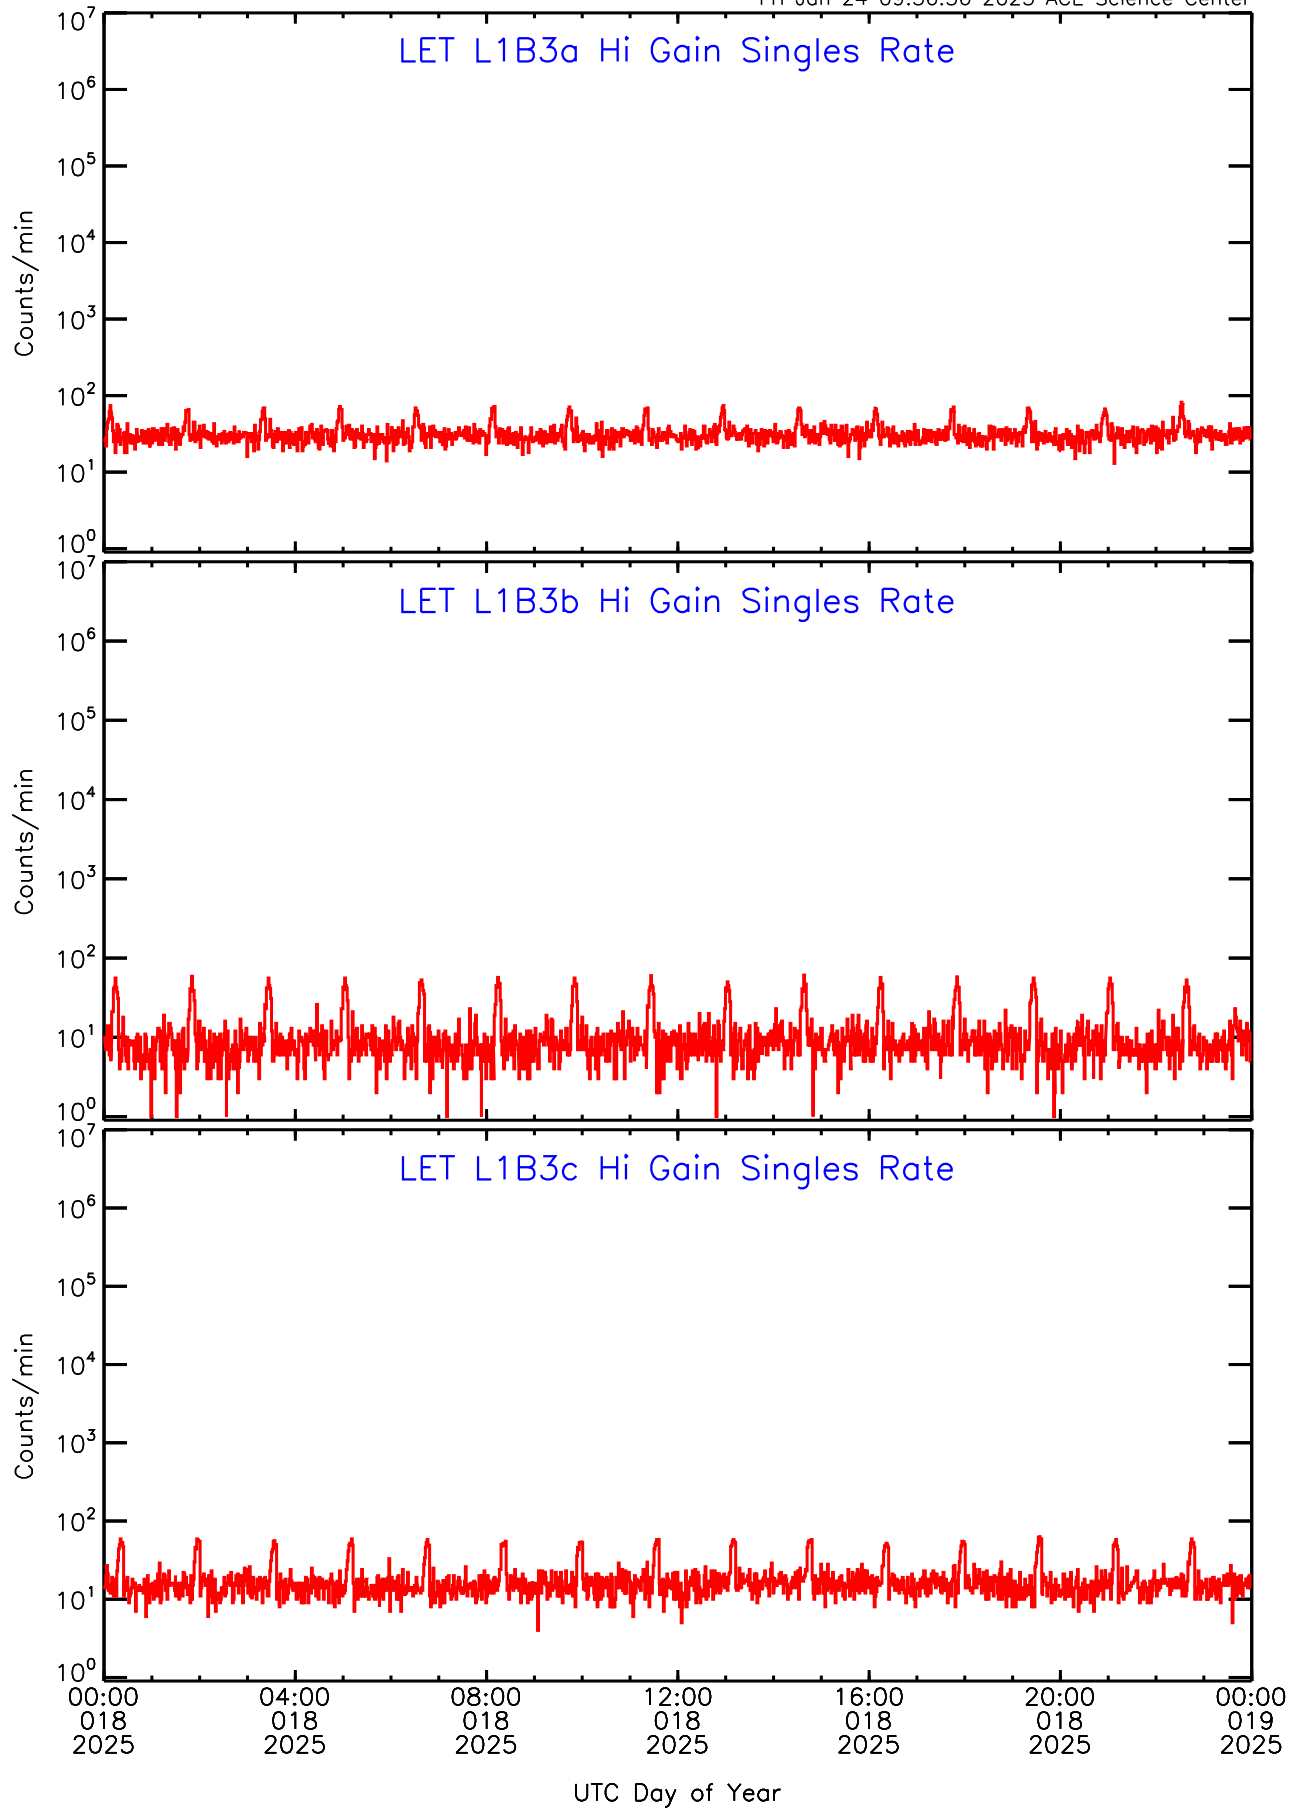

LET ahead Hi-Gain SINGLES RATES Data for 2025-018

Fri Jan 24 09:56:36 2025 ACE Science Center