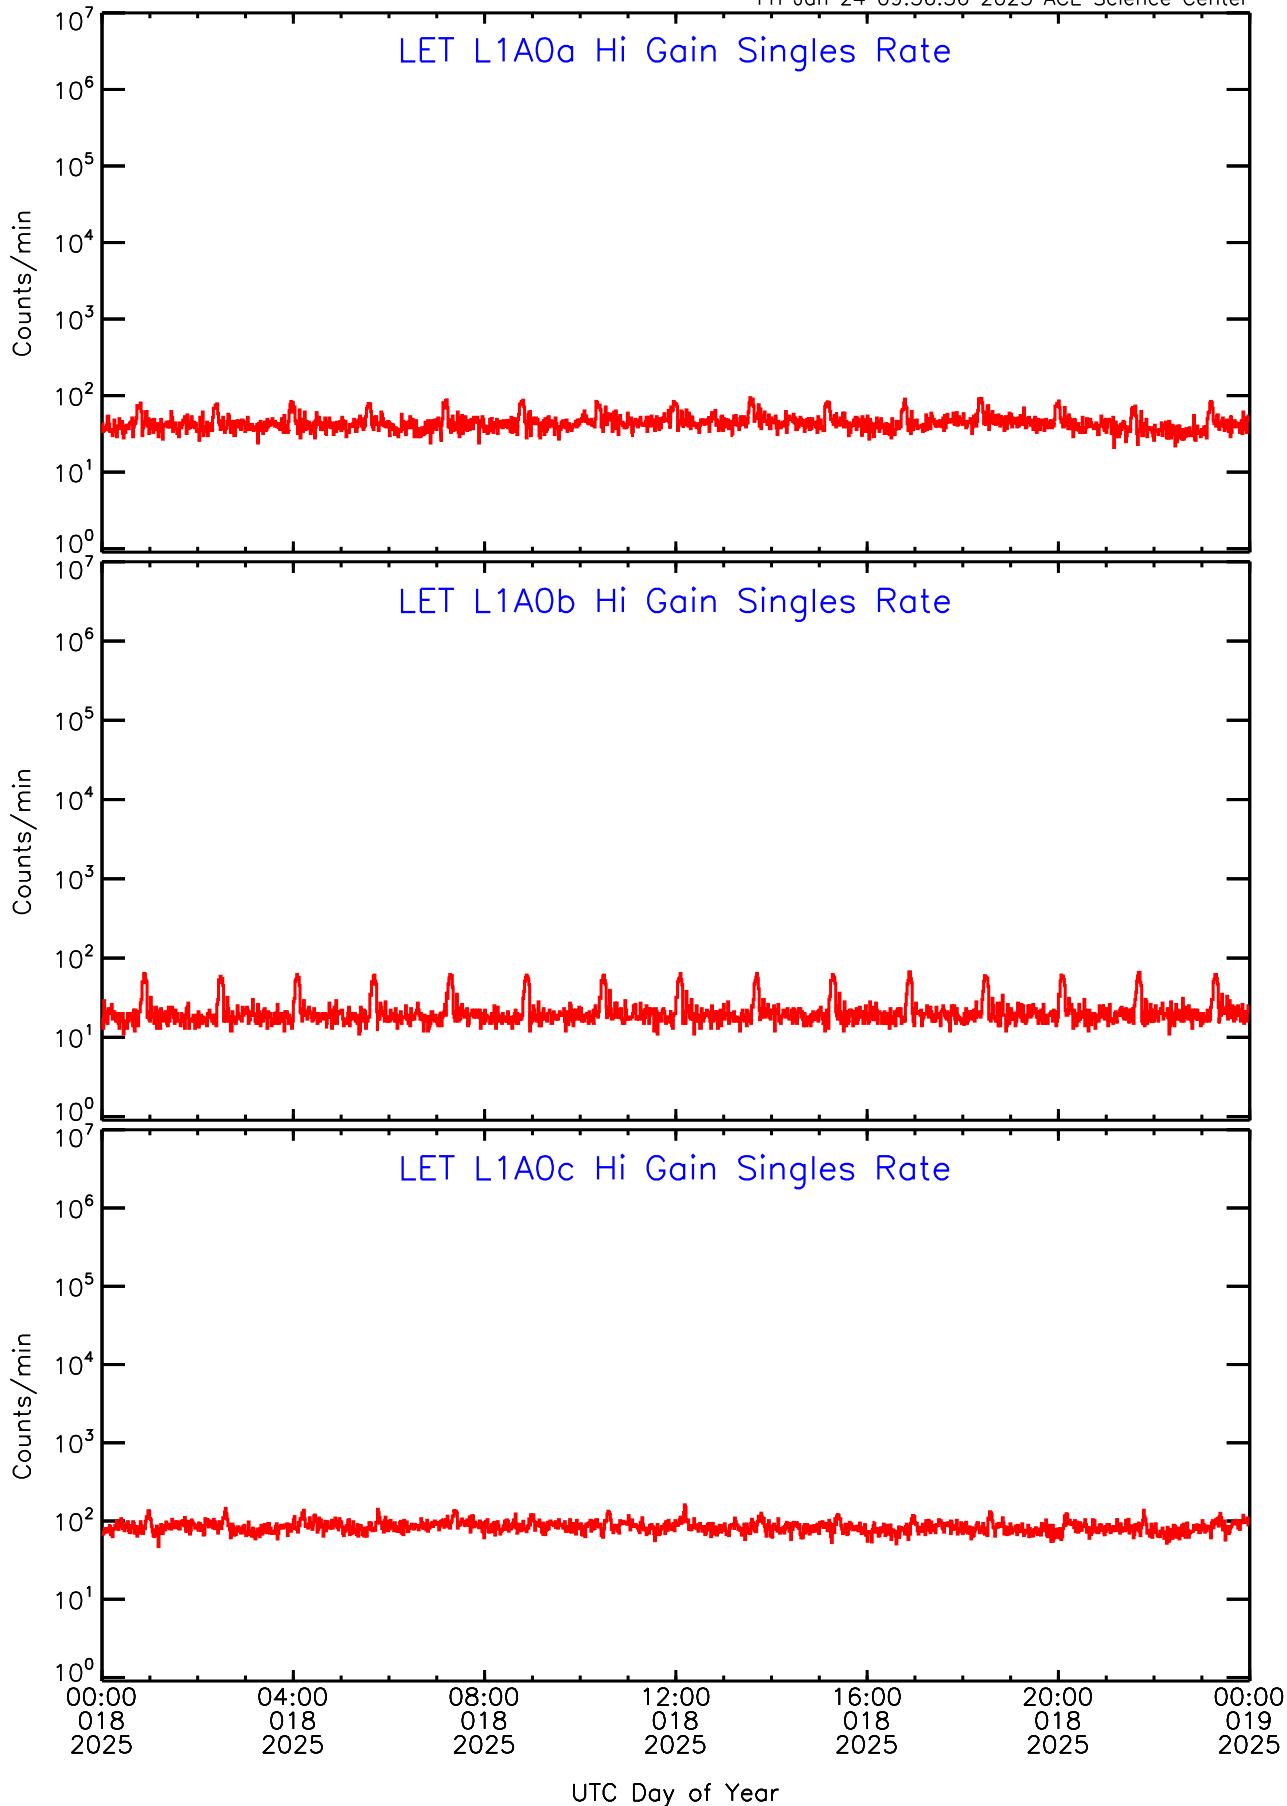

LET ahead Hi-Gain SINGLES RATES Data for 2025-018

Fri Jan 24 09:56:36 2025 ACE Science Center