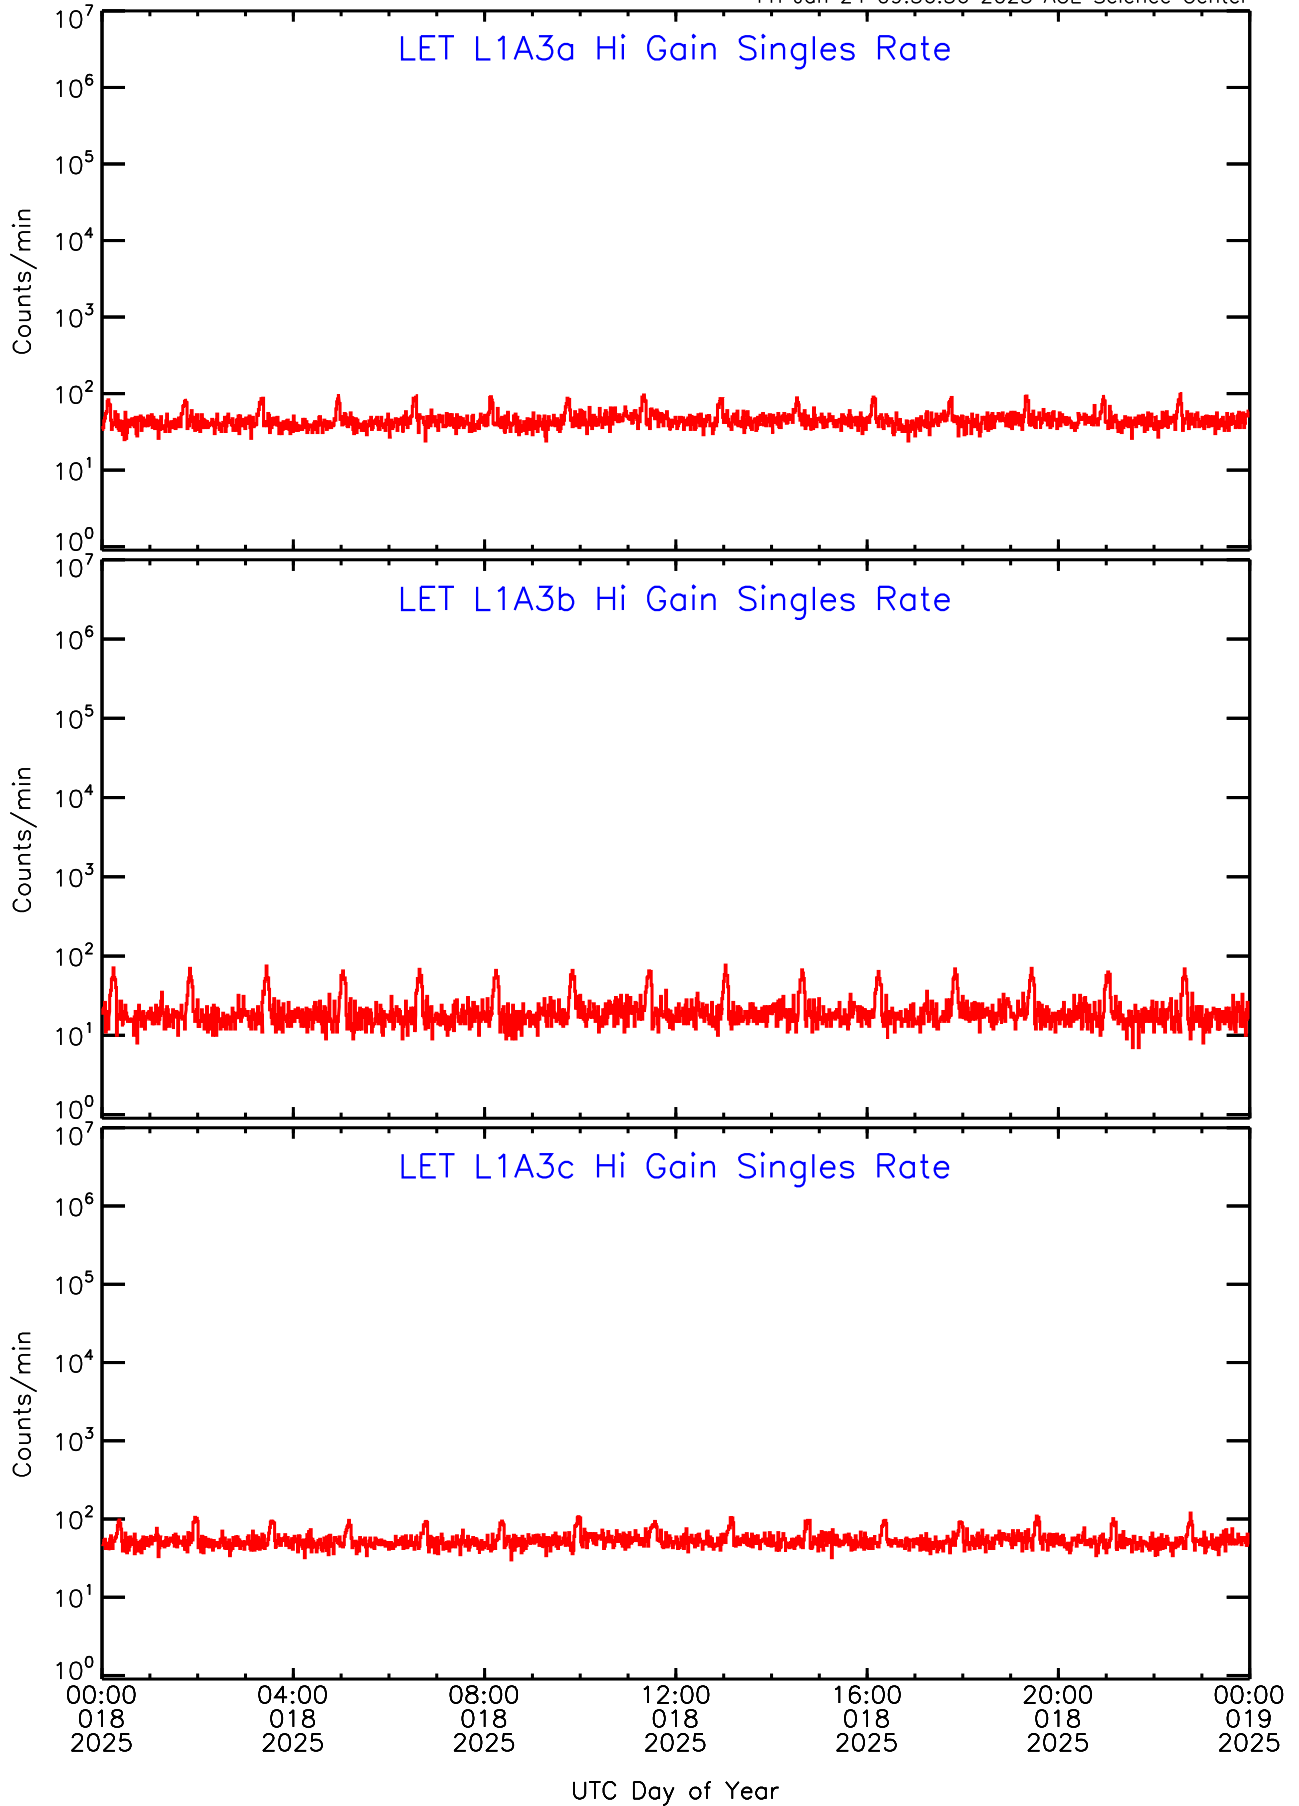

LET ahead Hi-Gain SINGLES RATES Data for 2025-018

Fri Jan 24 09:56:36 2025 ACE Science Center