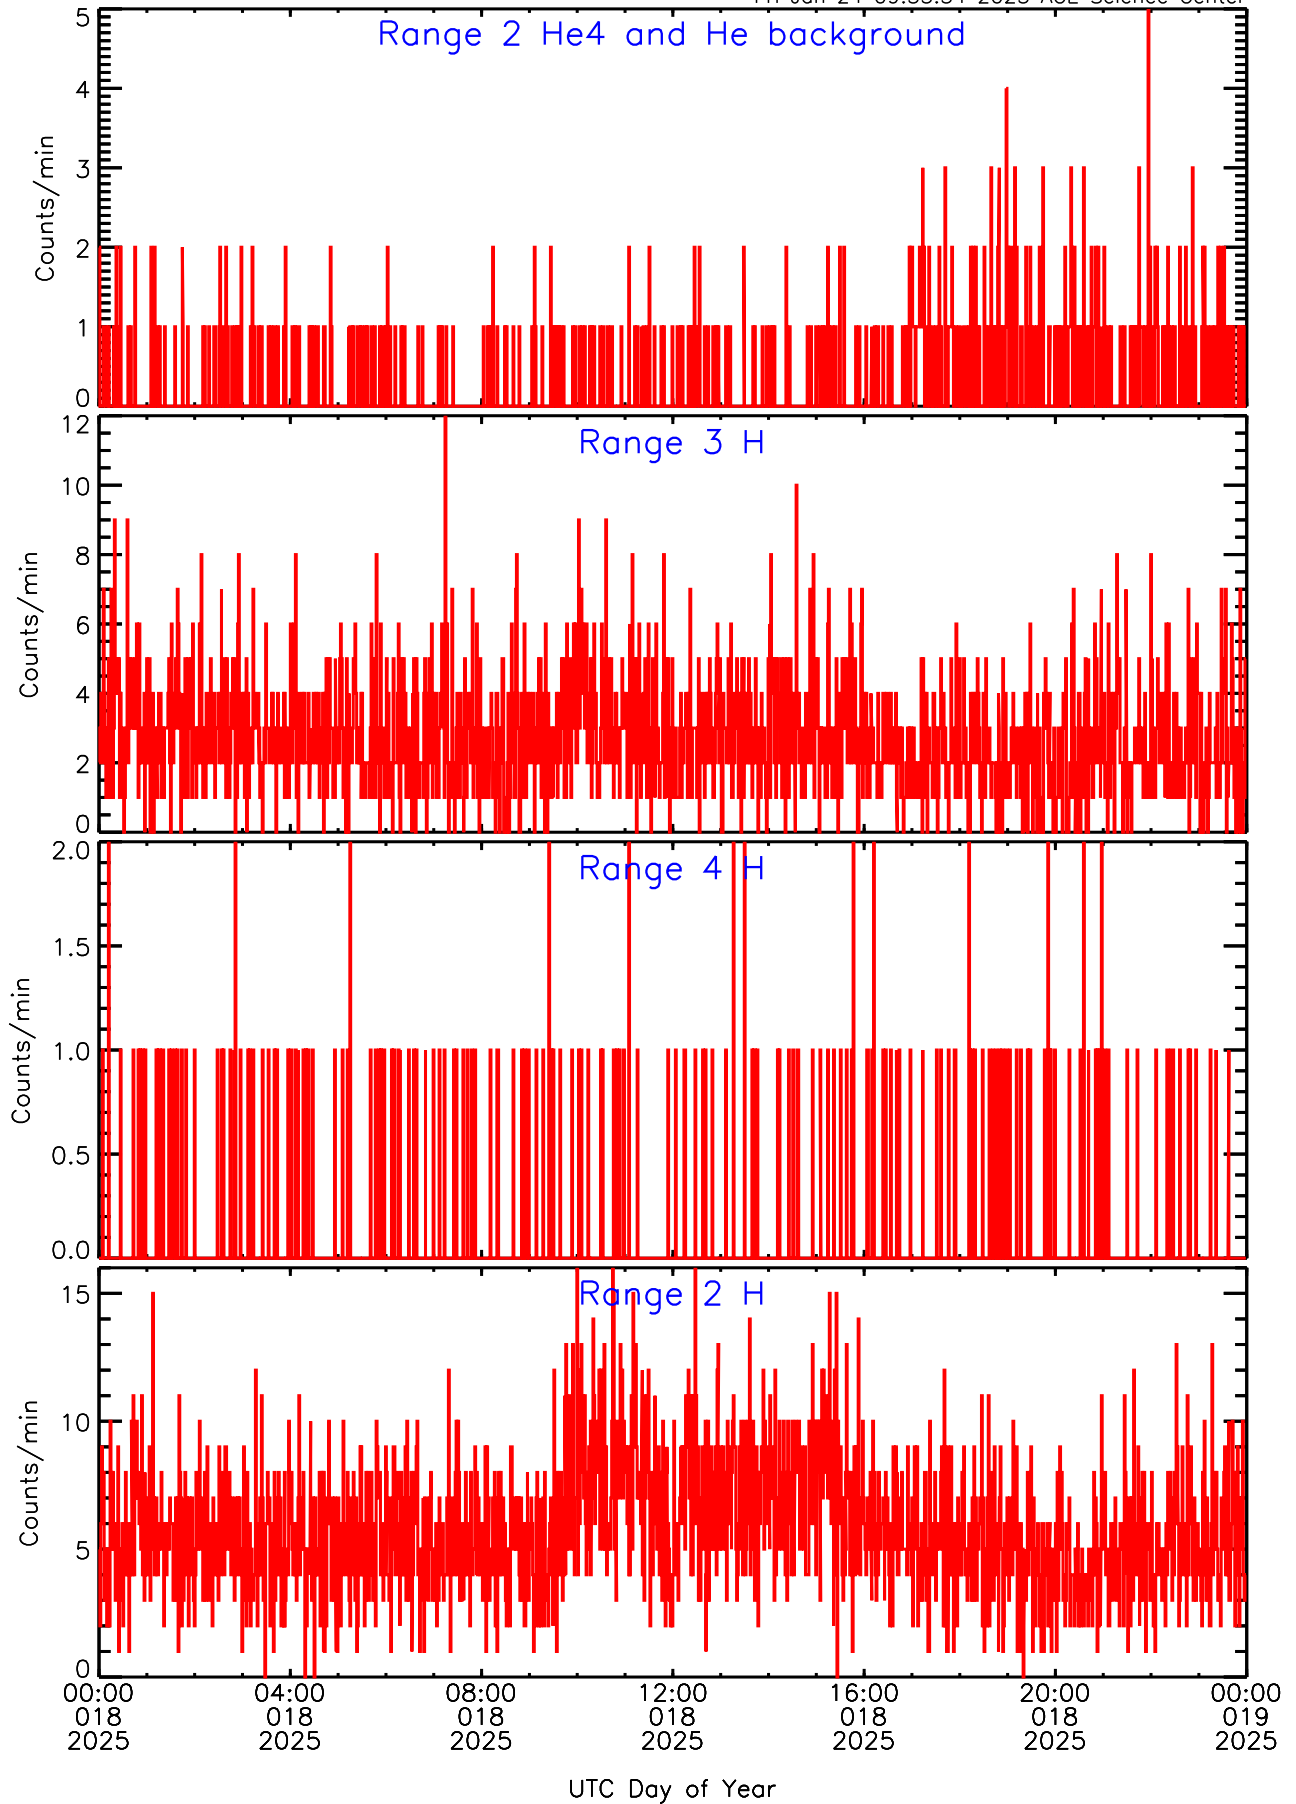

LET ahead BUFRATES Data for 2025-018

Fri Jan 24 09:55:54 2025 ACE Science Center

LET ahead BUFRATES Data for 2025-018

Fri Jan 24 09:55:54 2025 ACE Science Center

LET ahead BUFRATES Data for 2025-018

Fri Jan 24 09:55:54 2025 ACE Science Center