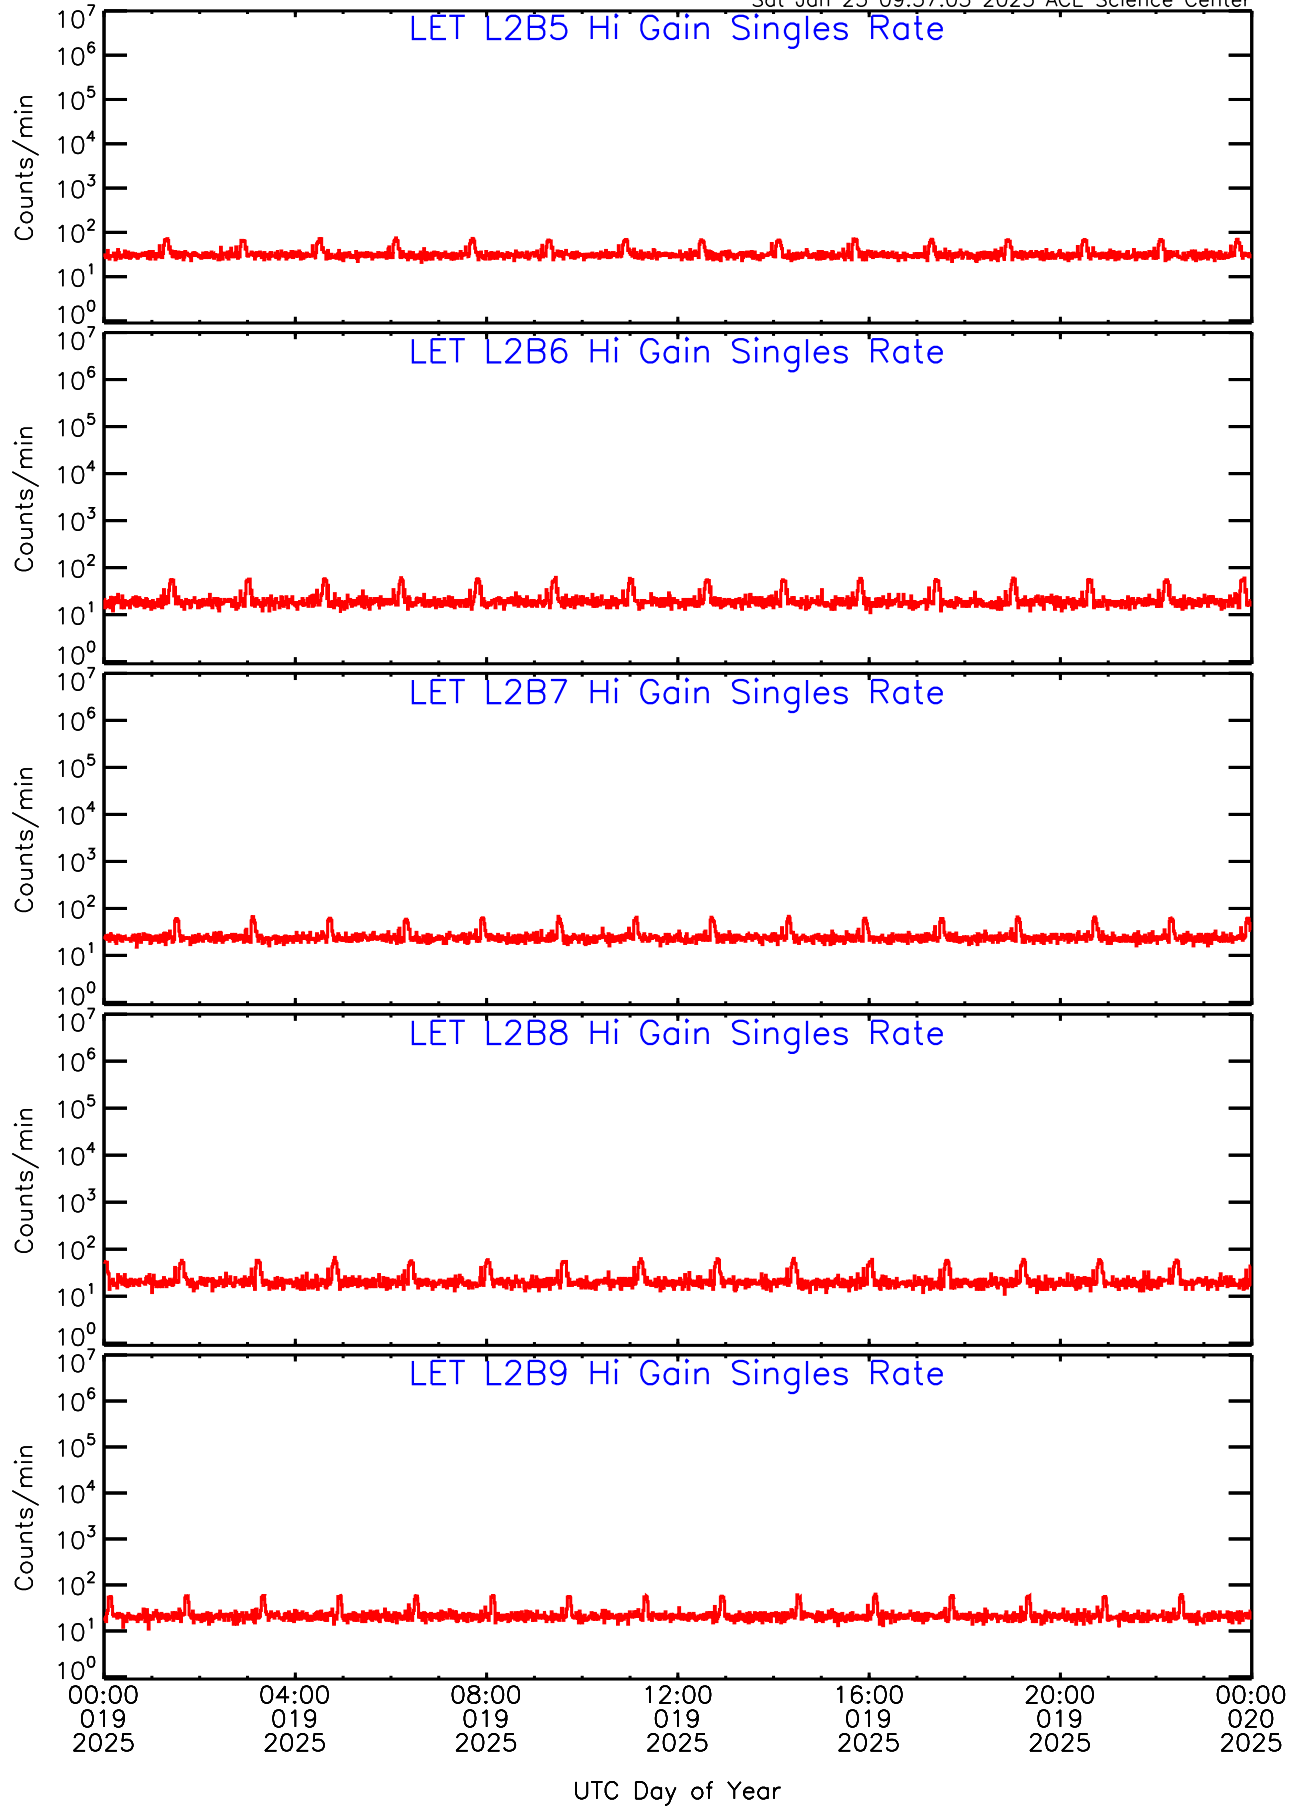

LET ahead Hi-Gain SINGLES RATES Data for 2025-019

Sat Jan 25 09:57:03 2025 ACE Science Center