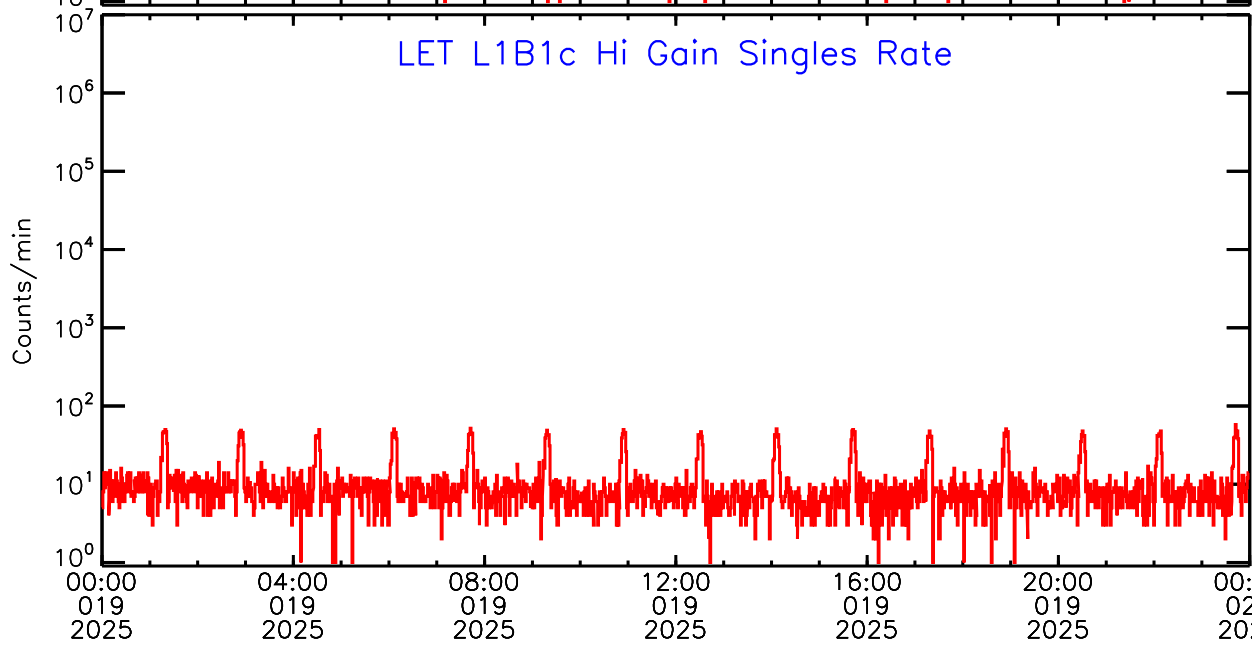

LET ahead Hi-Gain SINGLES RATES Data for 2025-019

Sat Jan 25 09:56:36 2025 ACE Science Center