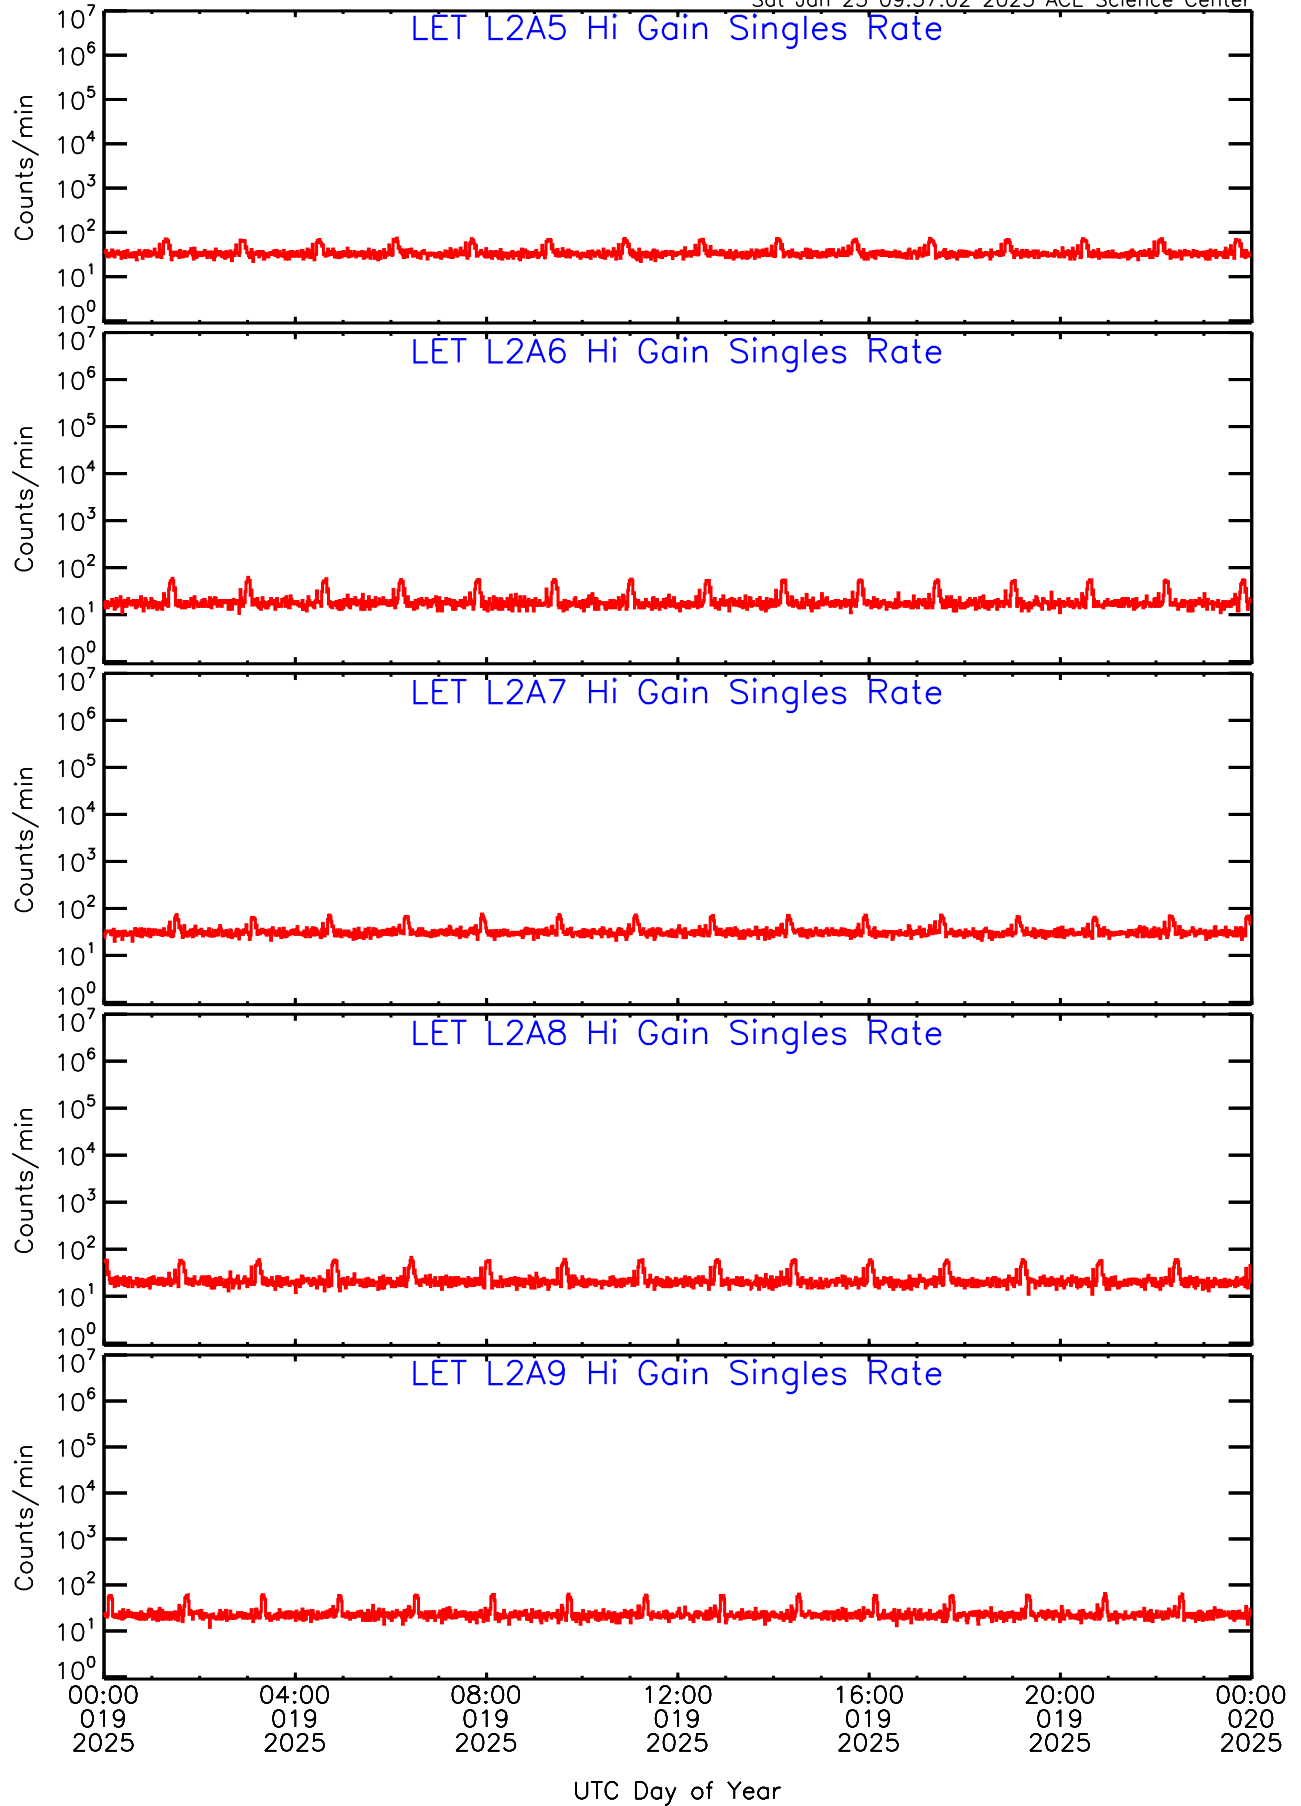

UTC Day of Year

LET ahead Hi-Gain SINGLES RATES Data for 2025-019

Sat Jan 25 09:57:02 2025 ACE Science Center

LET ahead Hi-Gain SINGLES RATES Data for 2025-019

Sat Jan 25 09:57:02 2025 ACE Science Center

LET ahead Hi-Gain SINGLES RATES Data for 2025-019