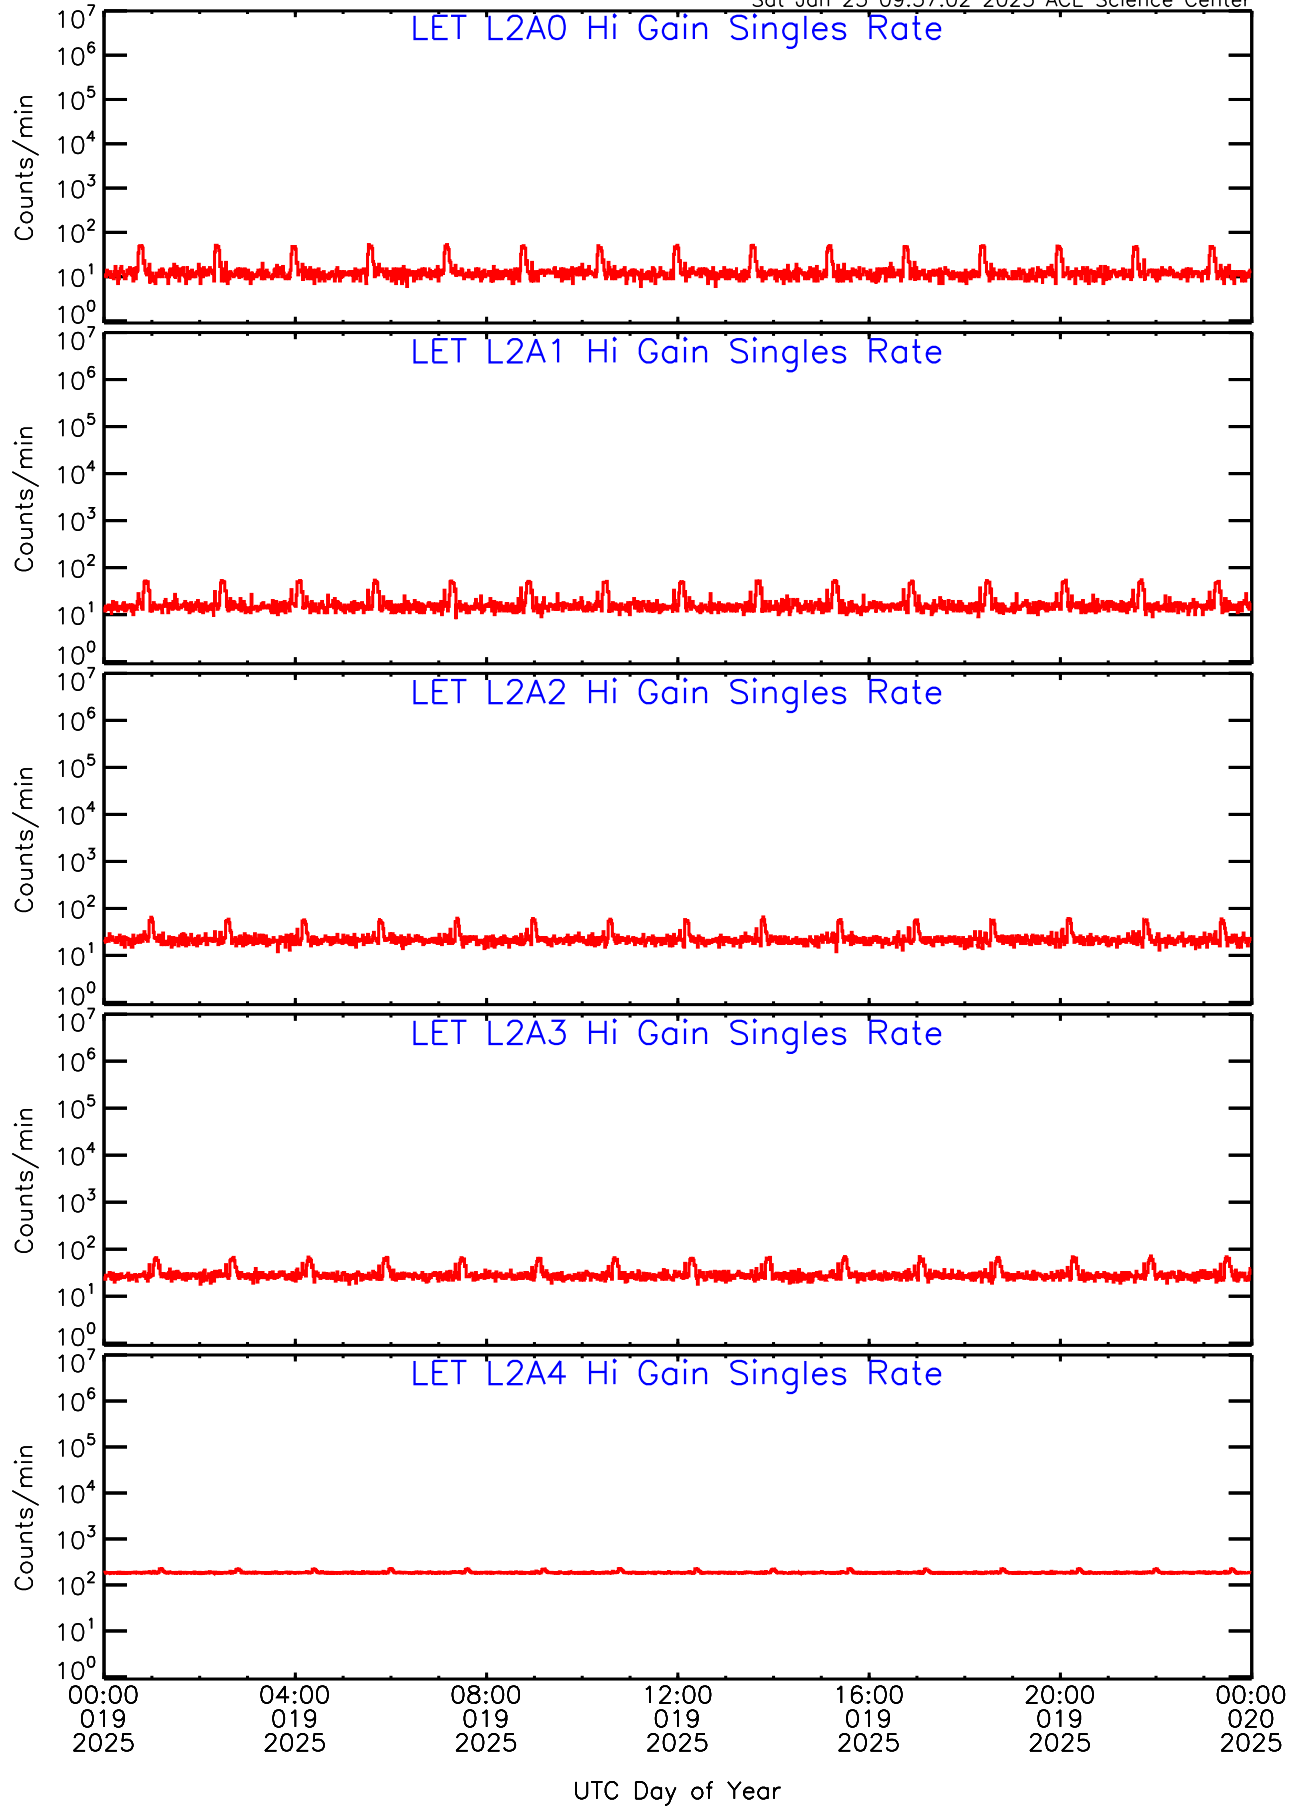

LET ahead Hi-Gain SINGLES RATES Data for 2025-019

Sat Jan 25 09:57:02 2025 ACE Science Center