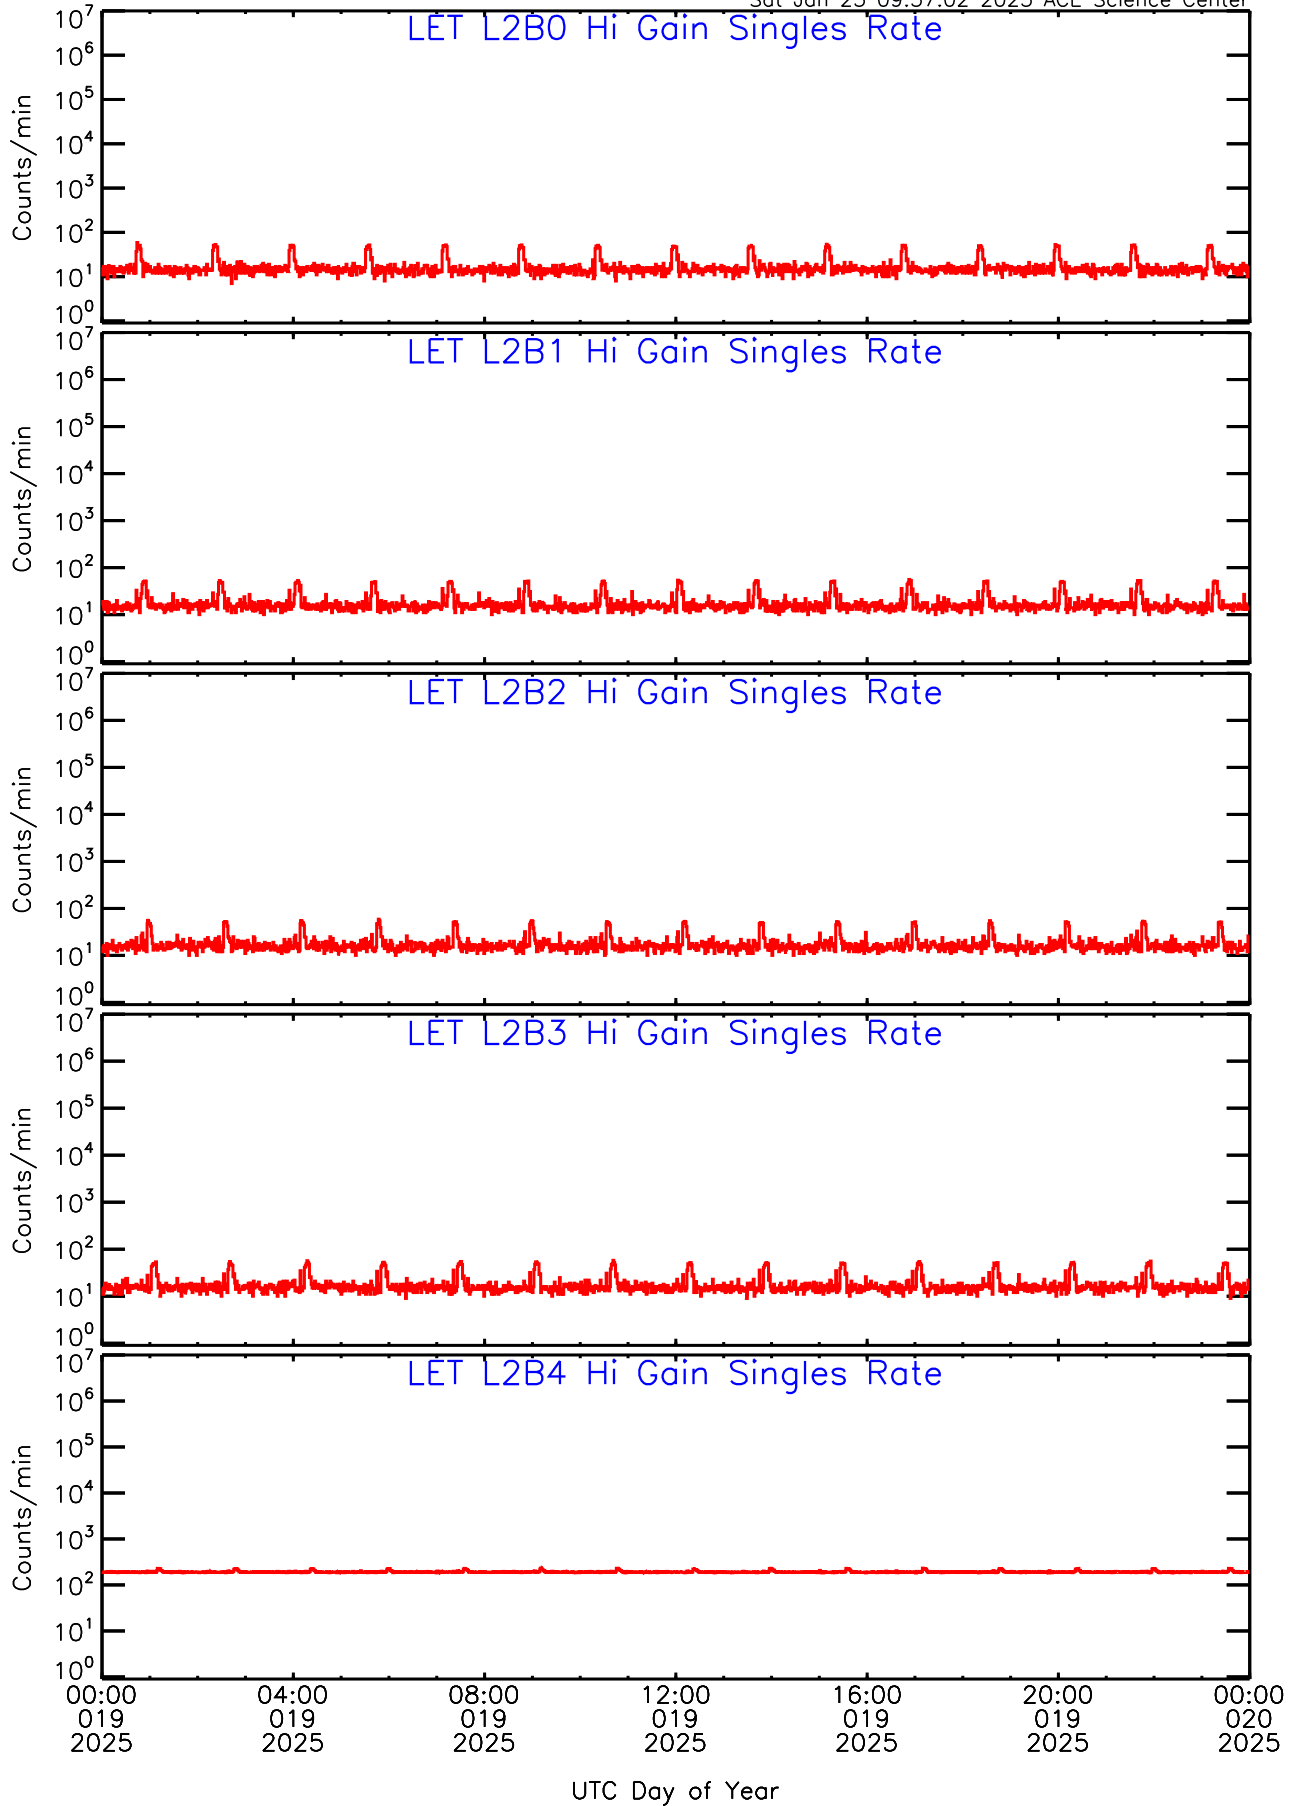

LET ahead Hi-Gain SINGLES RATES Data for 2025-019

Sat Jan 25 09:57:02 2025 ACE Science Center