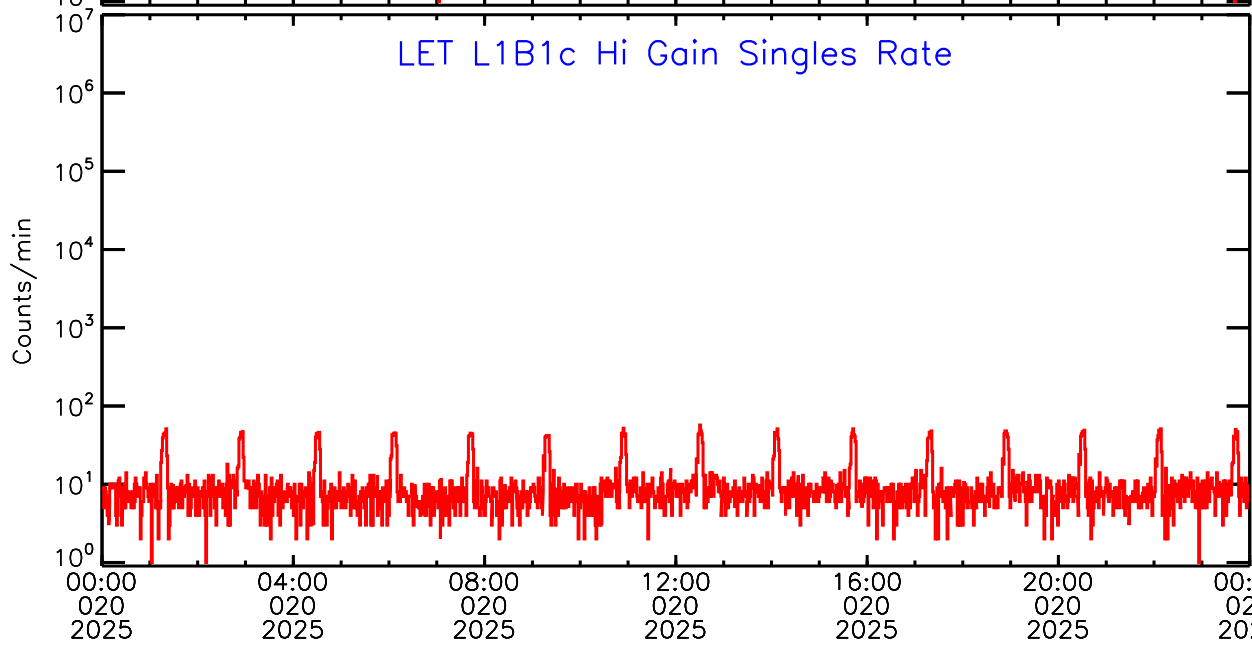

LET ahead Hi-Gain SINGLES RATES Data for 2025-020

Sun Jan 26 09:56:35 2025 ACE Science Center

UTC Day of Year