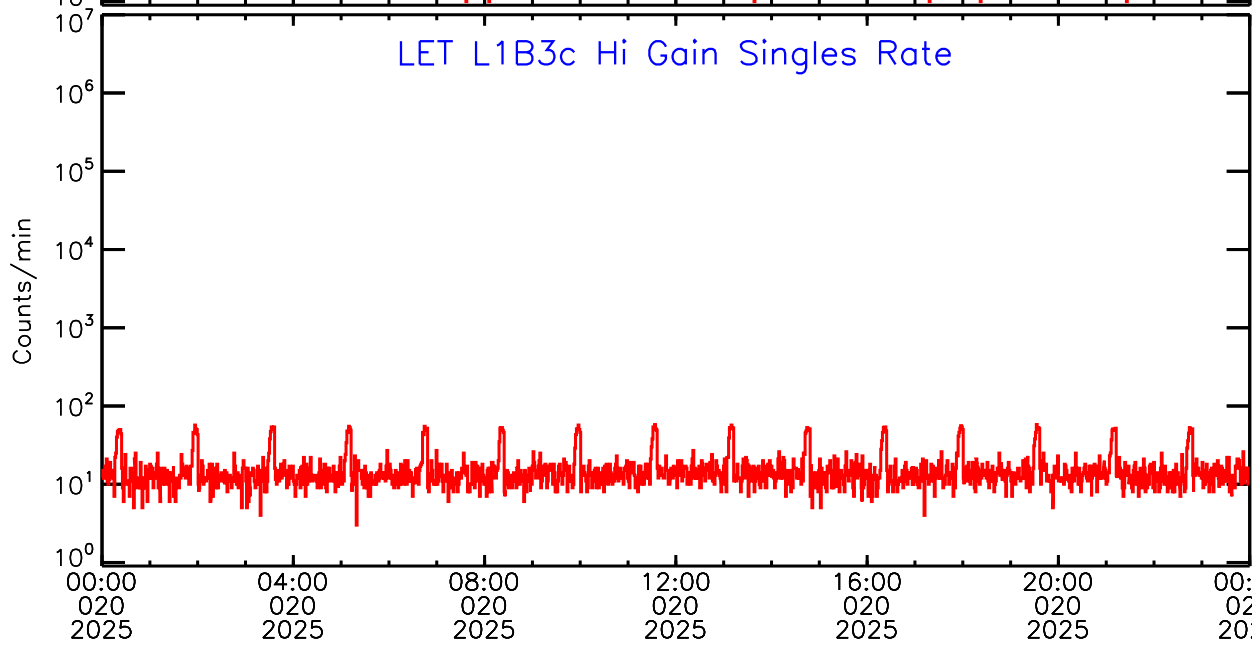

LET ahead Hi-Gain SINGLES RATES Data for 2025-020

Sun Jan 26 09:56:35 2025 ACE Science Center

UTC Day of Year