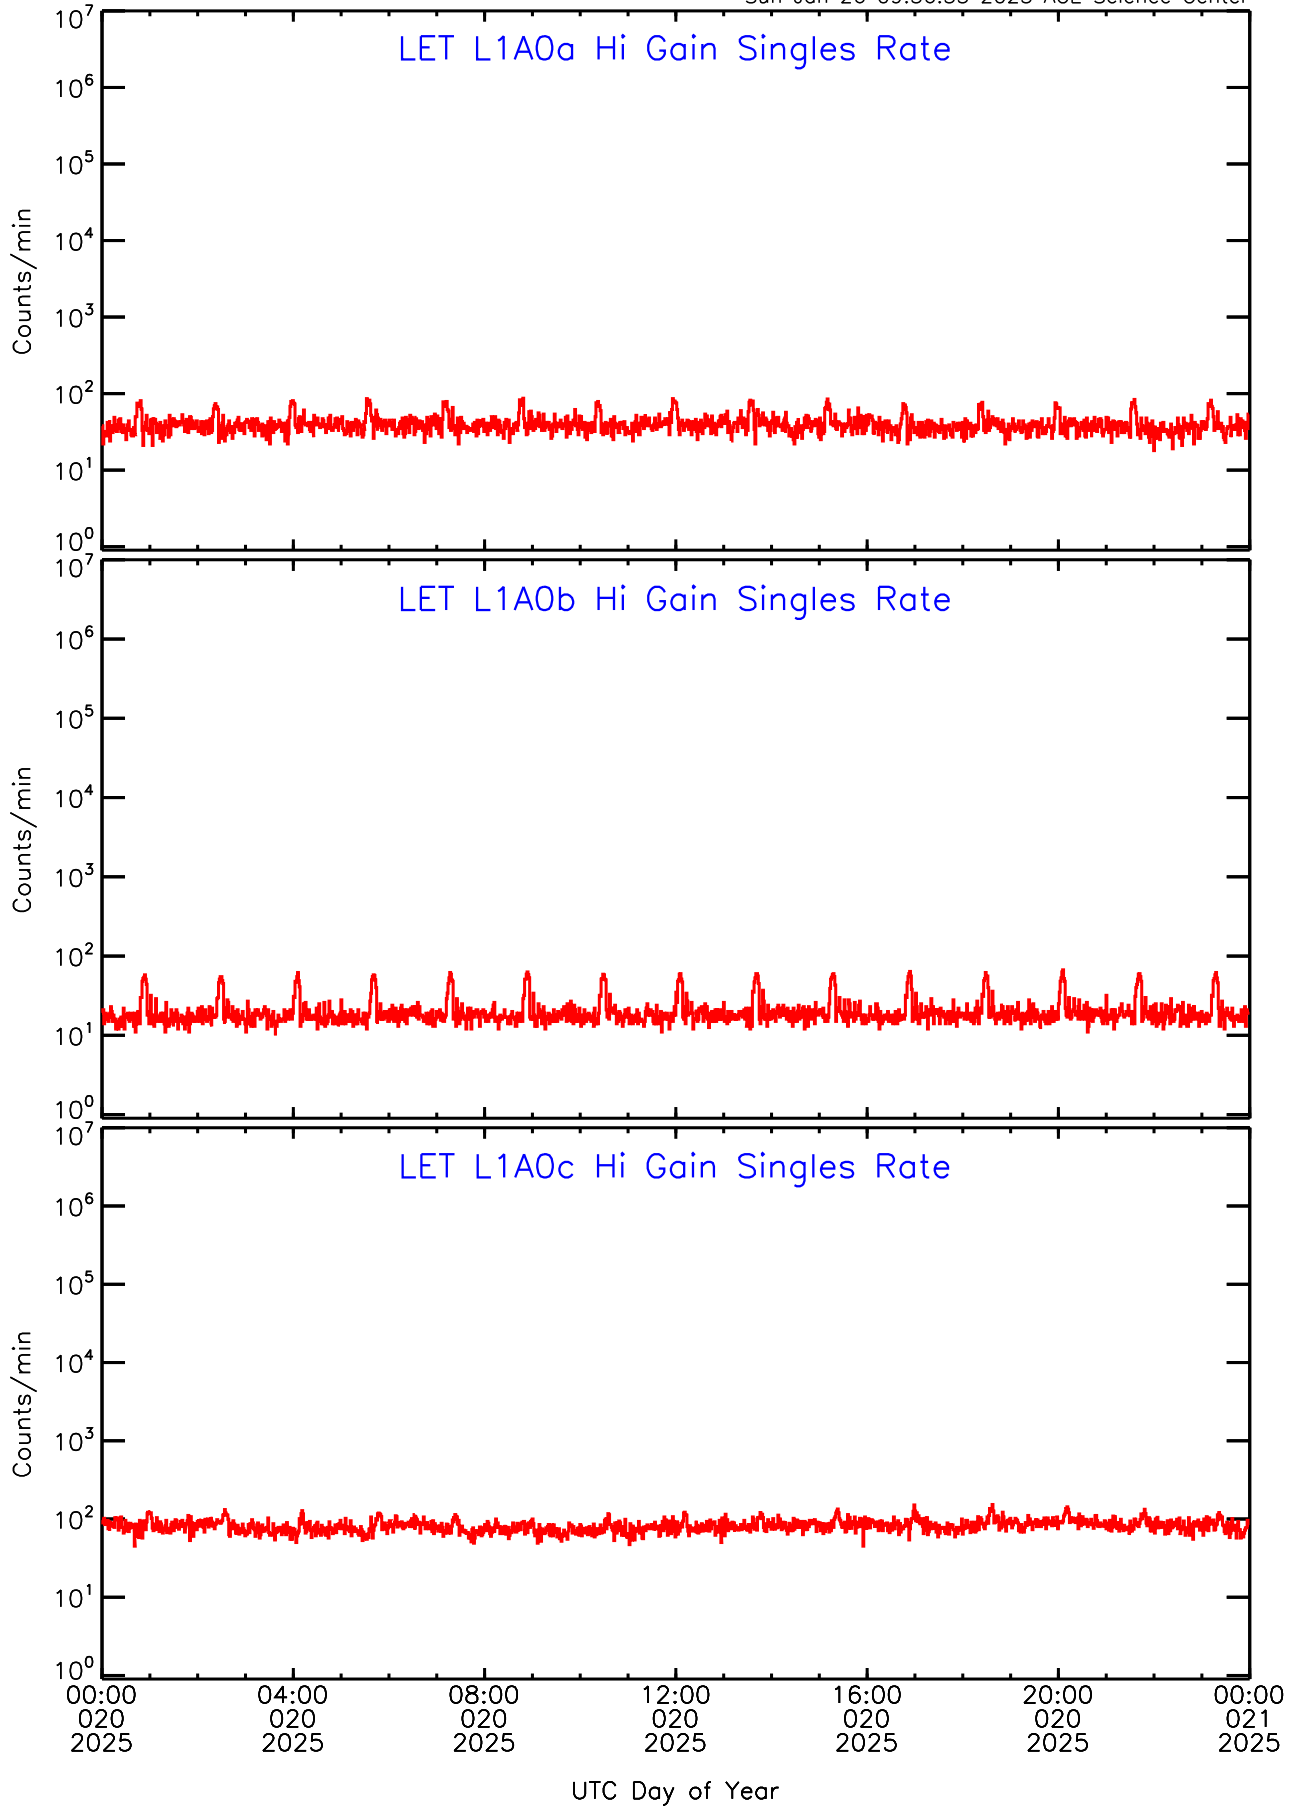

LET ahead Hi-Gain SINGLES RATES Data for 2025-020

Sun Jan 26 09:56:35 2025 ACE Science Center

LET ahead Hi-Gain SINGLES RATES Data for 2025-020

Sun Jan 26 09:56:35 2025 ACE Science Center

UTC Day of Year

00:00 020 2025 04:00 020 2025 08:00 020 2025 12:00 020 2025 16:00 020 2025 20:00 020 2025 00:00 021 2025