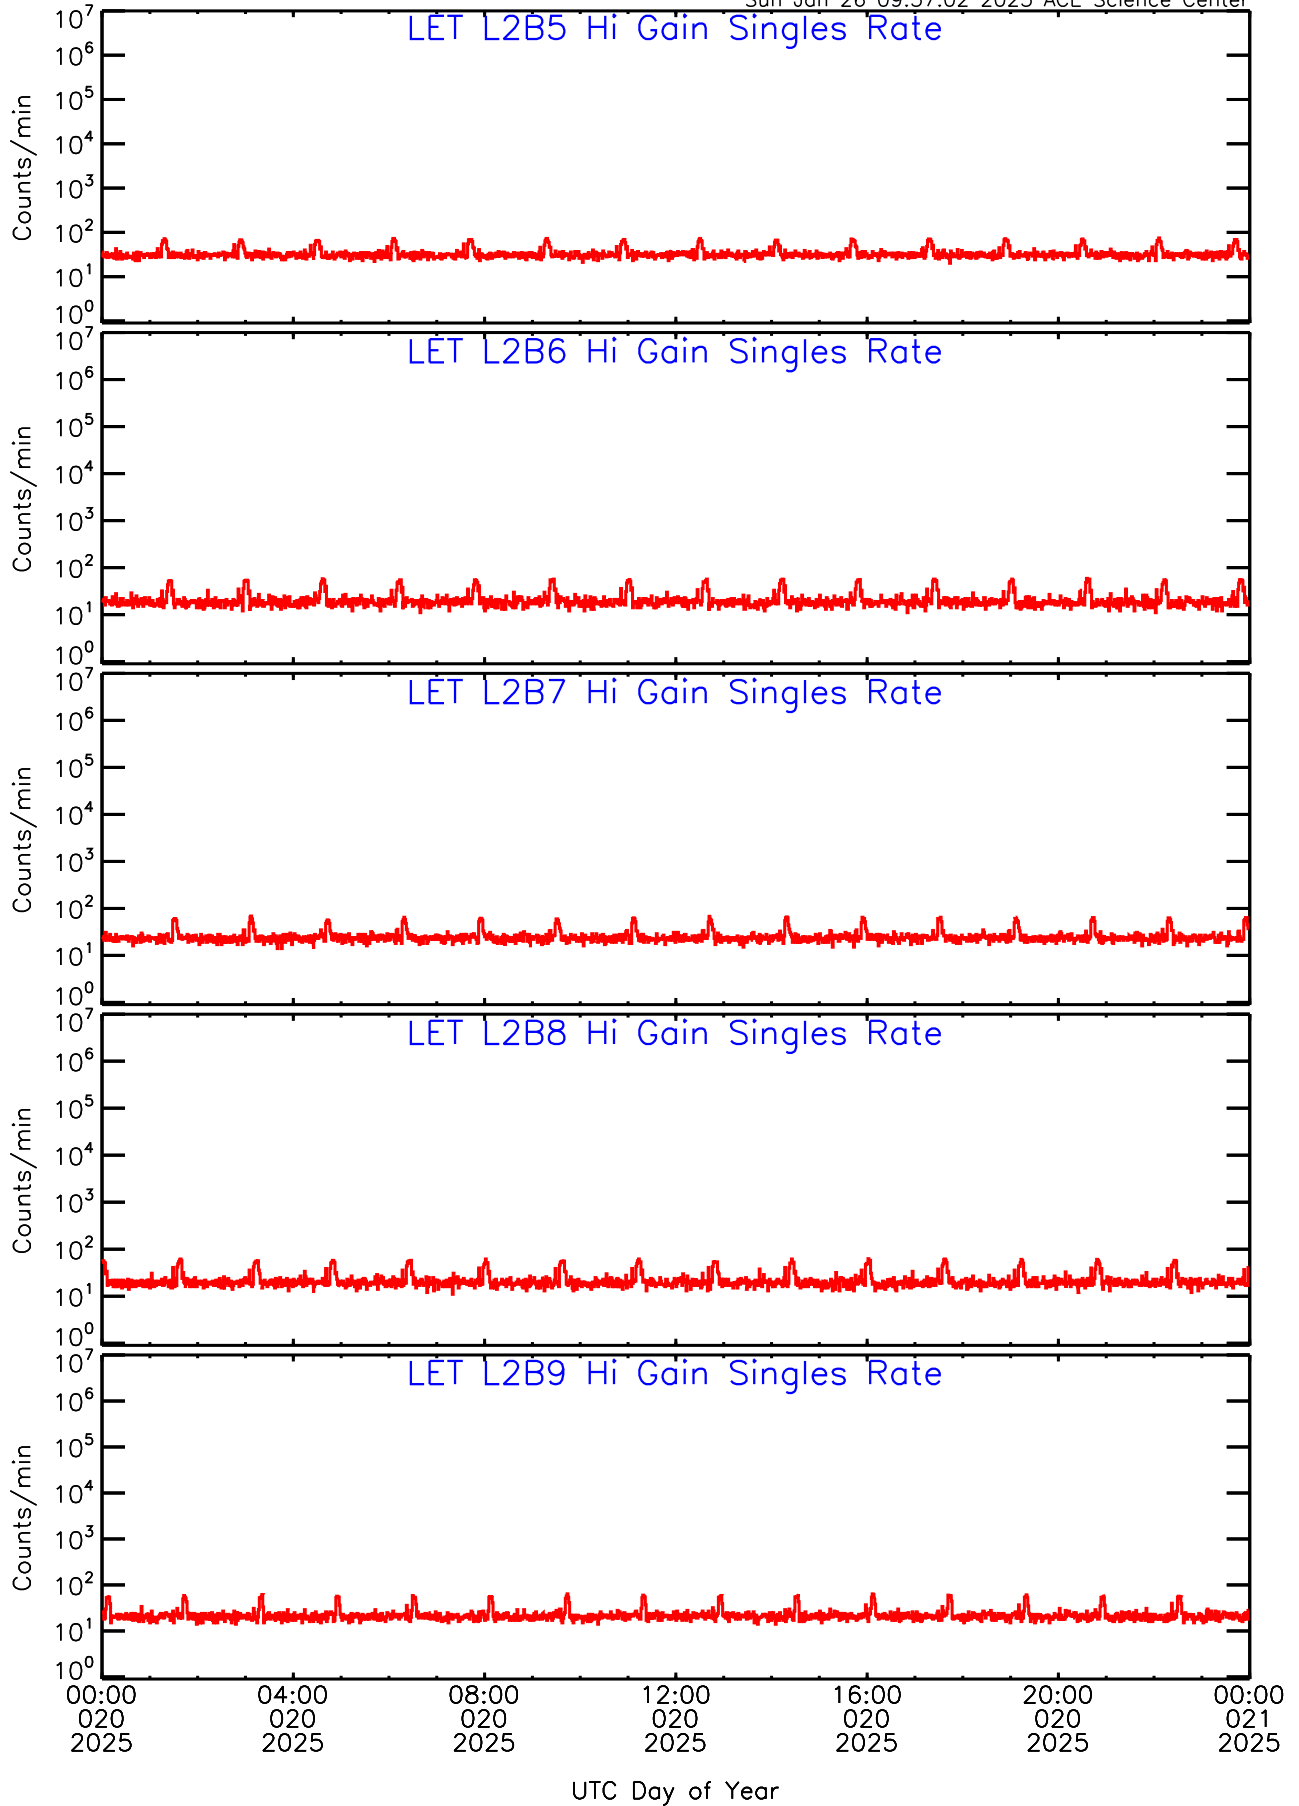

LET ahead Hi-Gain SINGLES RATES Data for 2025-020

Sun Jan 26 09:57:02 2025 ACE Science Center