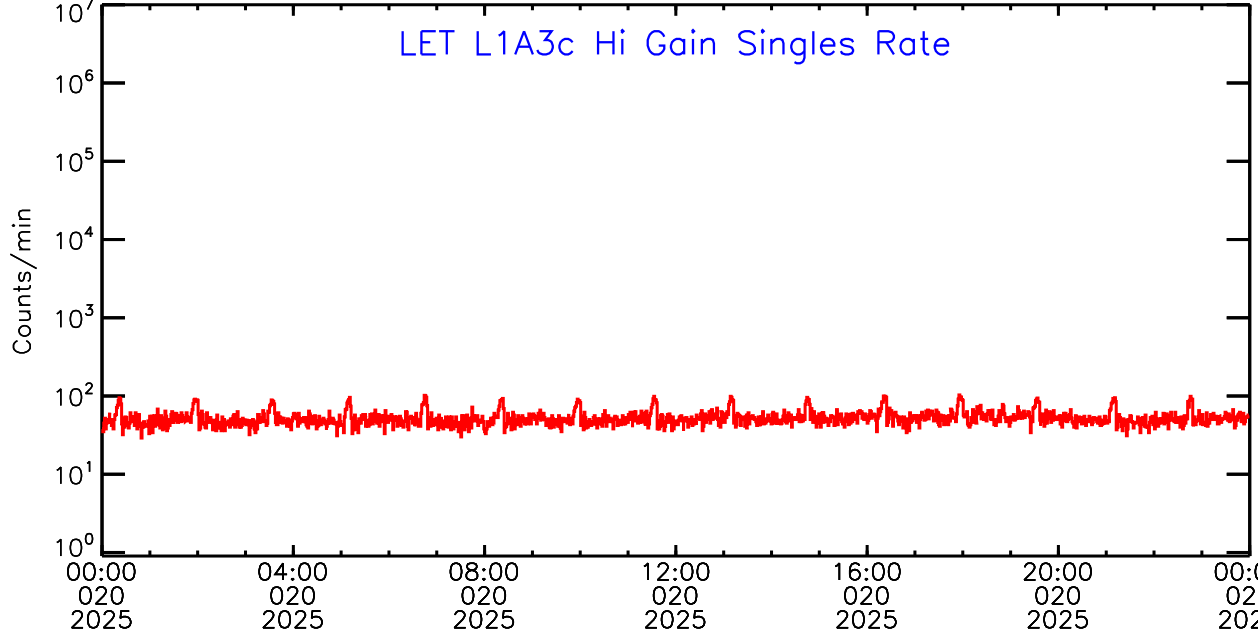

LET ahead Hi-Gain SINGLES RATES Data for 2025-020

Sun Jan 26 09:56:35 2025 ACE Science Center

UTC Day of Year