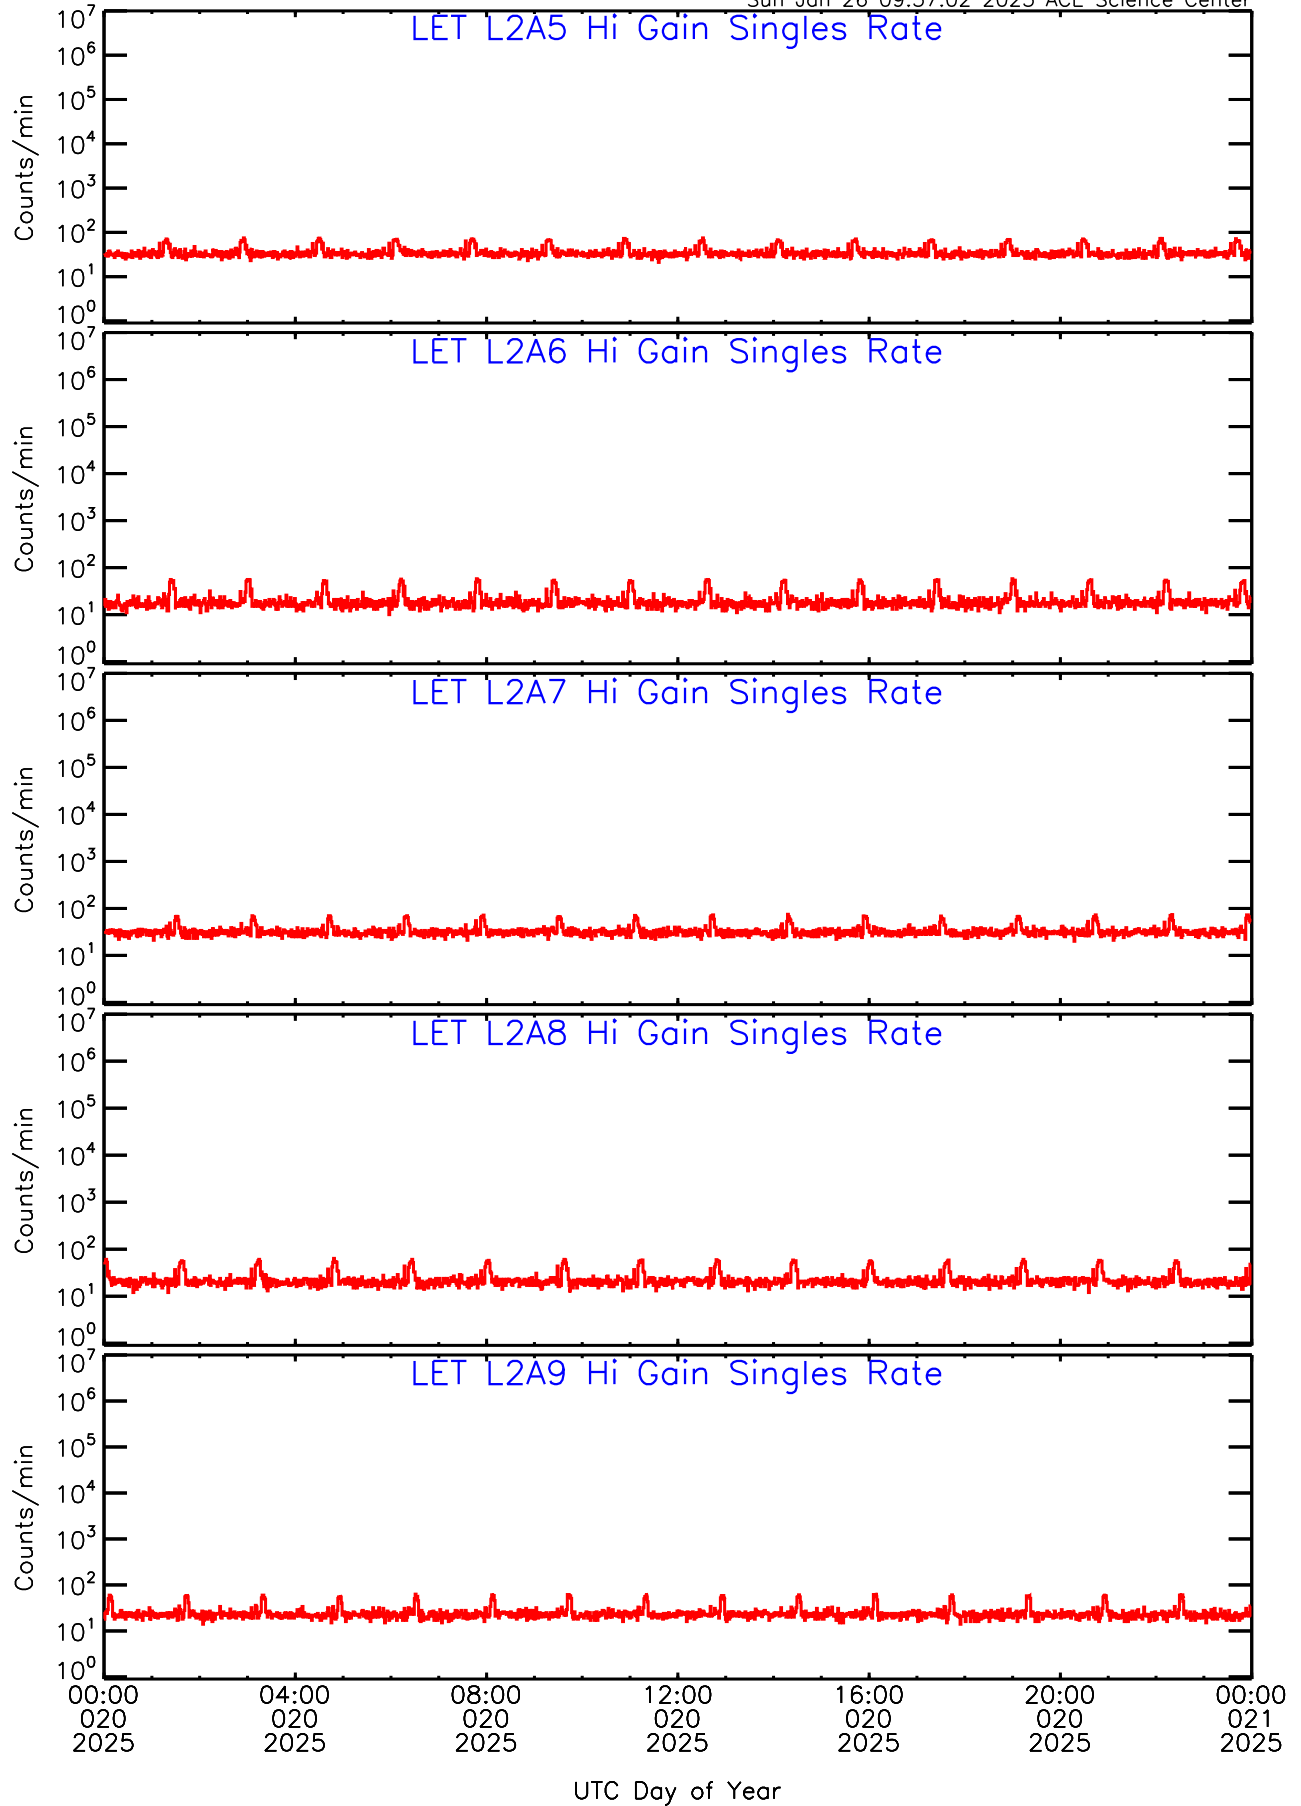

UTC Day of Year

LET ahead Hi-Gain SINGLES RATES Data for 2025-020

Sun Jan 26 09:57:02 2025 ACE Science Center

LET ahead Hi-Gain SINGLES RATES Data for 2025-020

Sun Jan 26 09:57:02 2025 ACE Science Center

LET ahead Hi-Gain SINGLES RATES Data for 2025-020