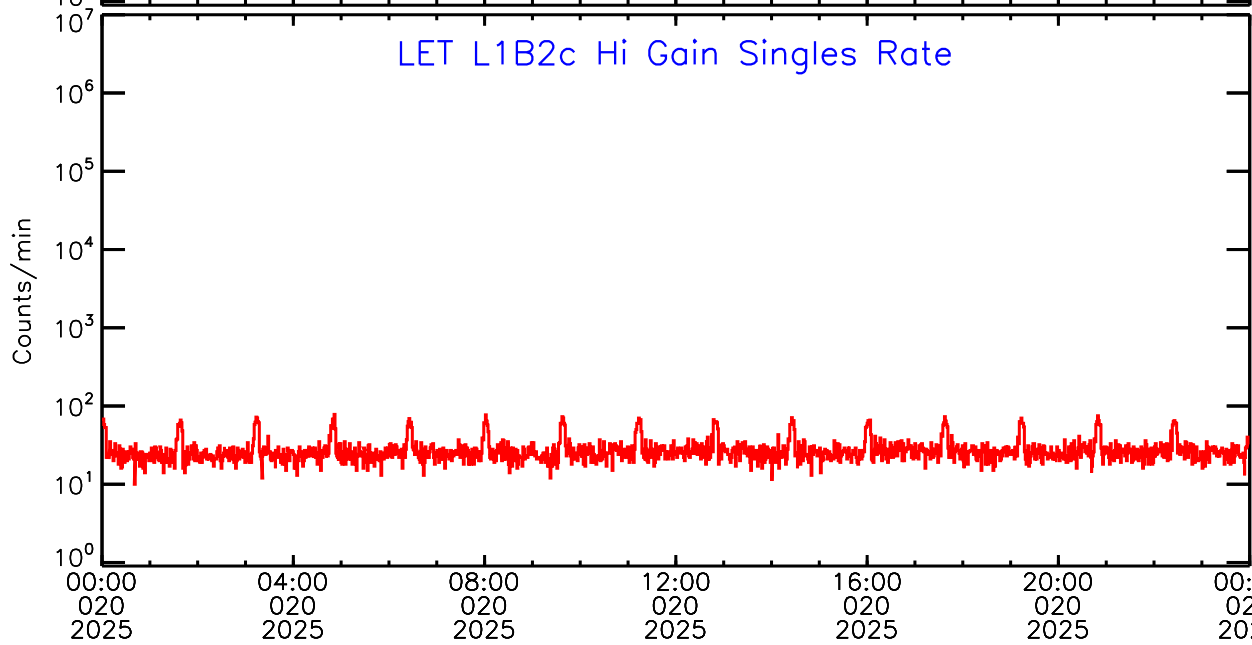

LET ahead Hi-Gain SINGLES RATES Data for 2025-020

Sun Jan 26 09:56:35 2025 ACE Science Center

UTC Day of Year

LET ahead Hi-Gain SINGLES RATES Data for 2025-020

Sun Jan 26 09:56:35 2025 ACE Science Center

UTC Day of Year