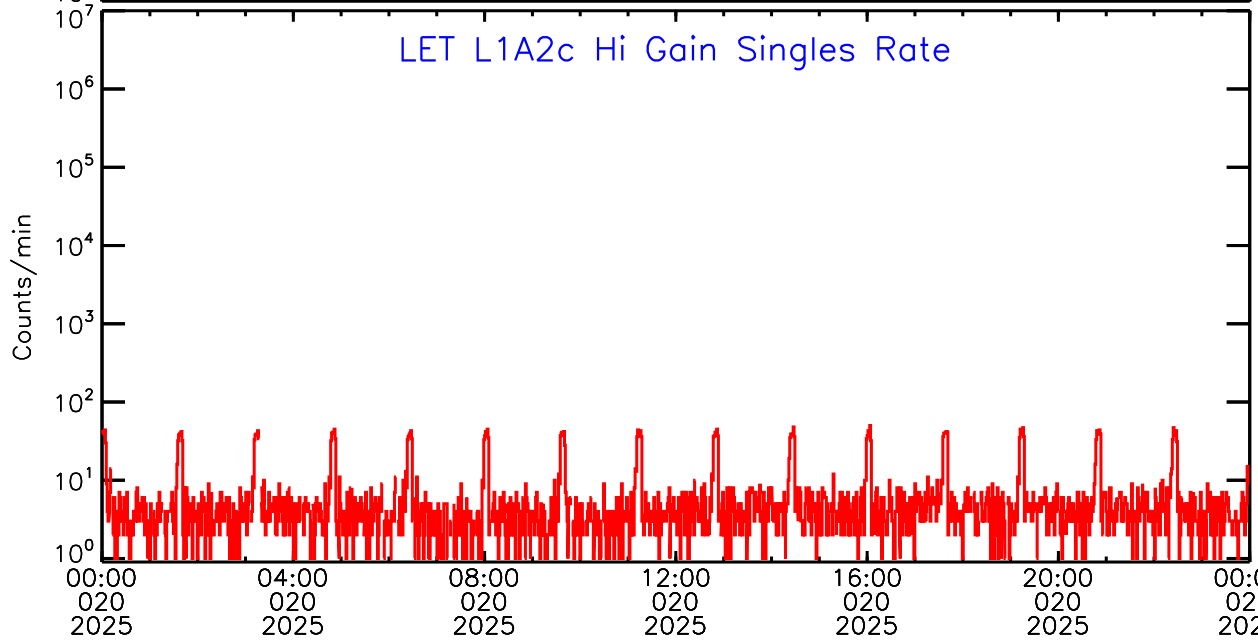

LET ahead Hi-Gain SINGLES RATES Data for 2025-020

Sun Jan 26 09:56:35 2025 ACE Science Center

UTC Day of Year

00:00 020 2025 04:00 020 2025 08:00 020 2025 12:00 020 2025 16:00 020 2025 20:00 020 2025 00:00 021 2025