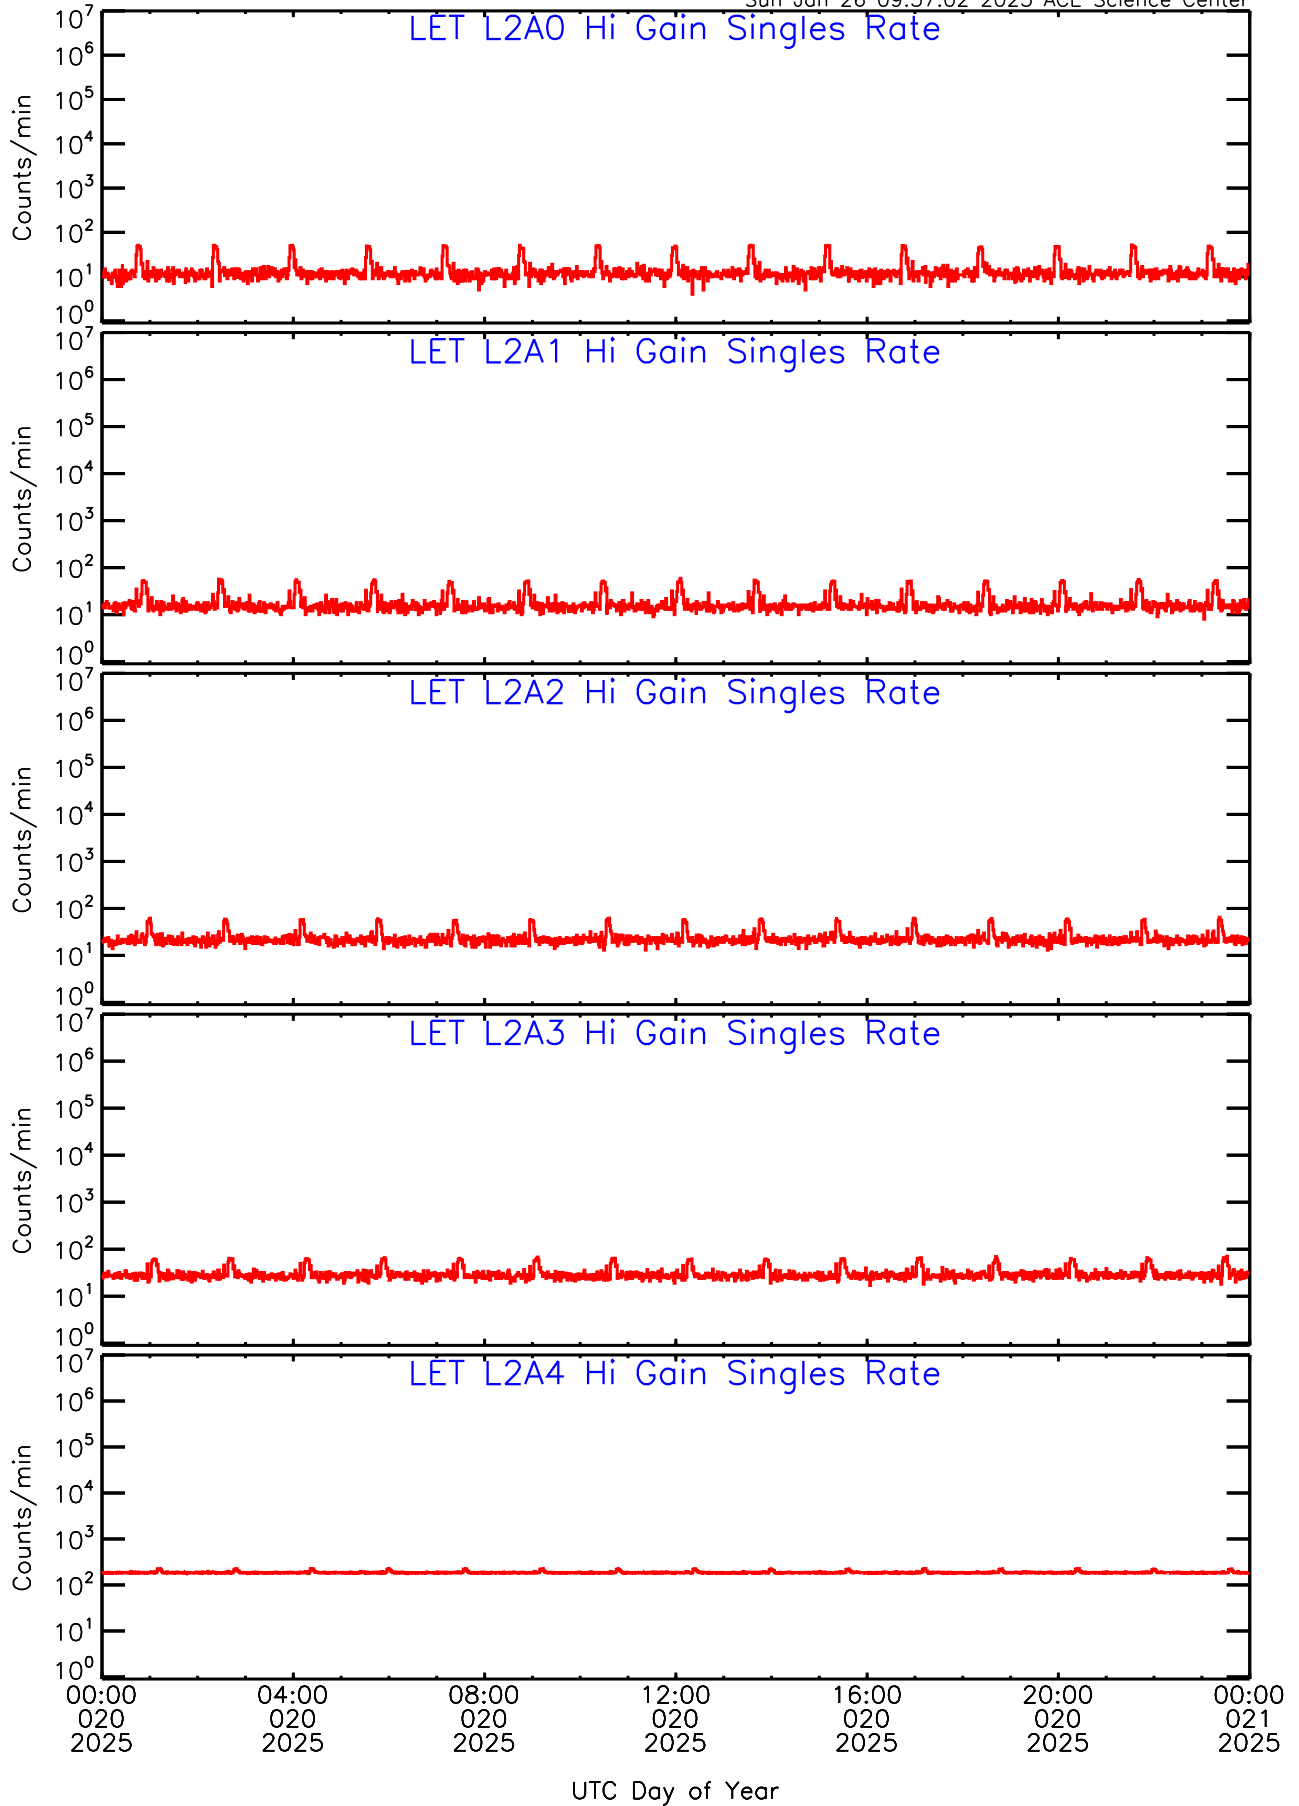

LET ahead Hi-Gain SINGLES RATES Data for 2025-020

Sun Jan 26 09:57:02 2025 ACE Science Center