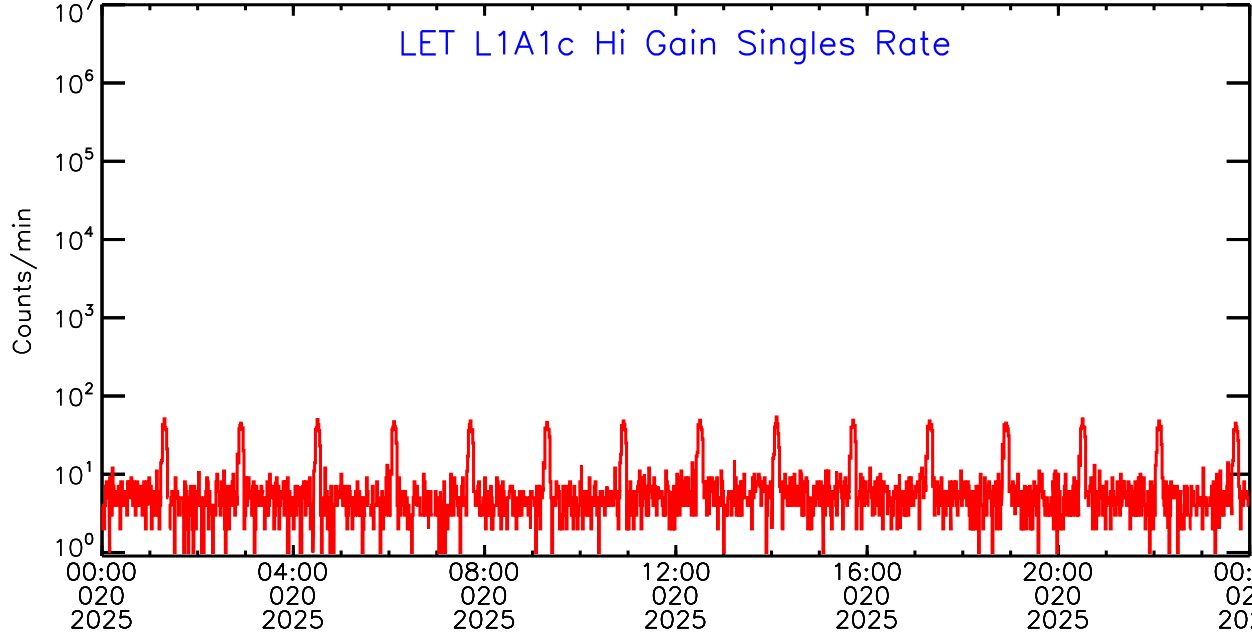

LET ahead Hi-Gain SINGLES RATES Data for 2025-020

Sun Jan 26 09:56:35 2025 ACE Science Center

LET ahead Hi-Gain SINGLES RATES Data for 2025-020

Sun Jan 26 09:56:35 2025 ACE Science Center

UTC Day of Year

00:00 020 2025 04:00 020 2025 08:00 020 2025 12:00 020 2025 16:00 020 2025 20:00 020 2025 00:00 021 2025