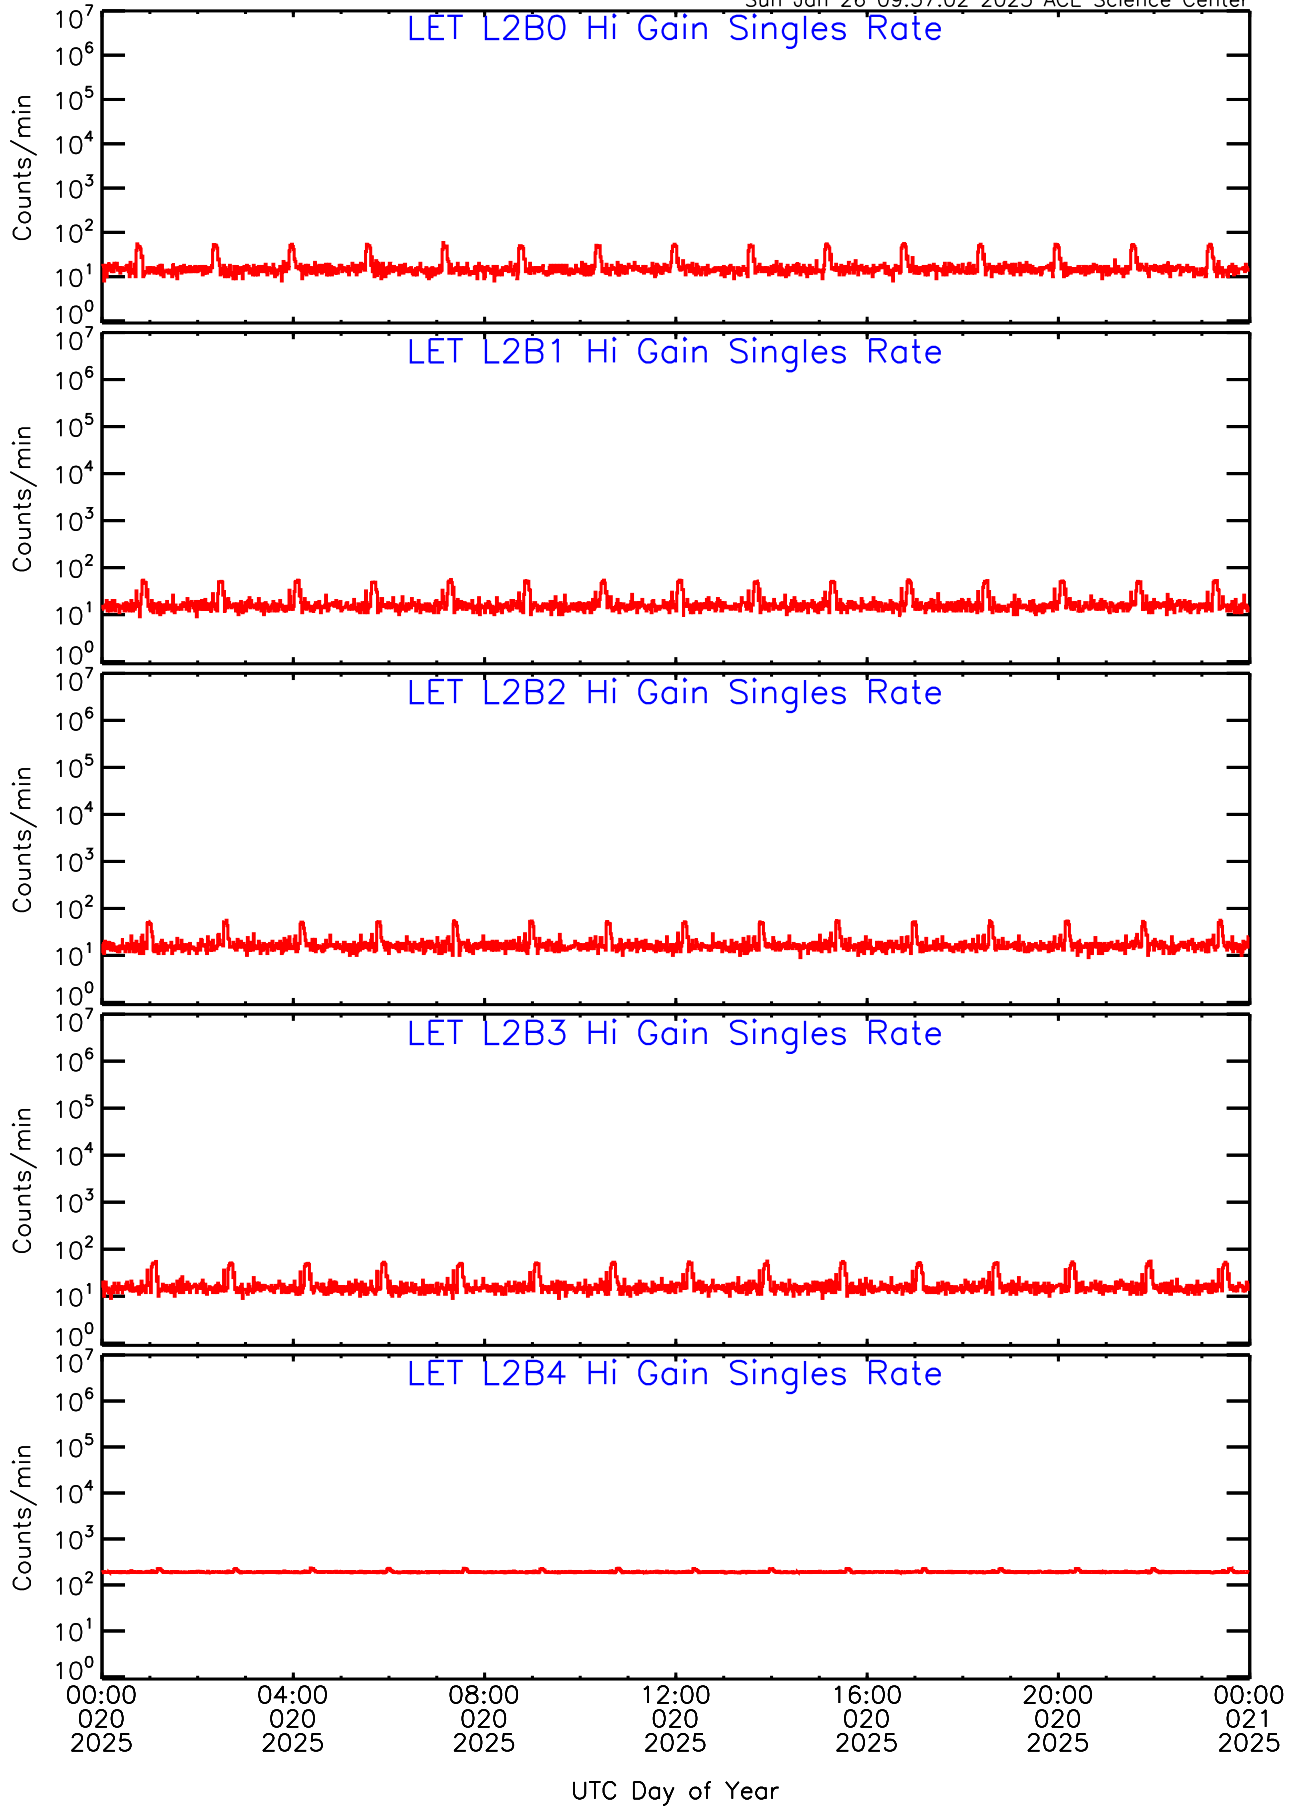

LET ahead Hi-Gain SINGLES RATES Data for 2025-020

Sun Jan 26 09:57:02 2025 ACE Science Center