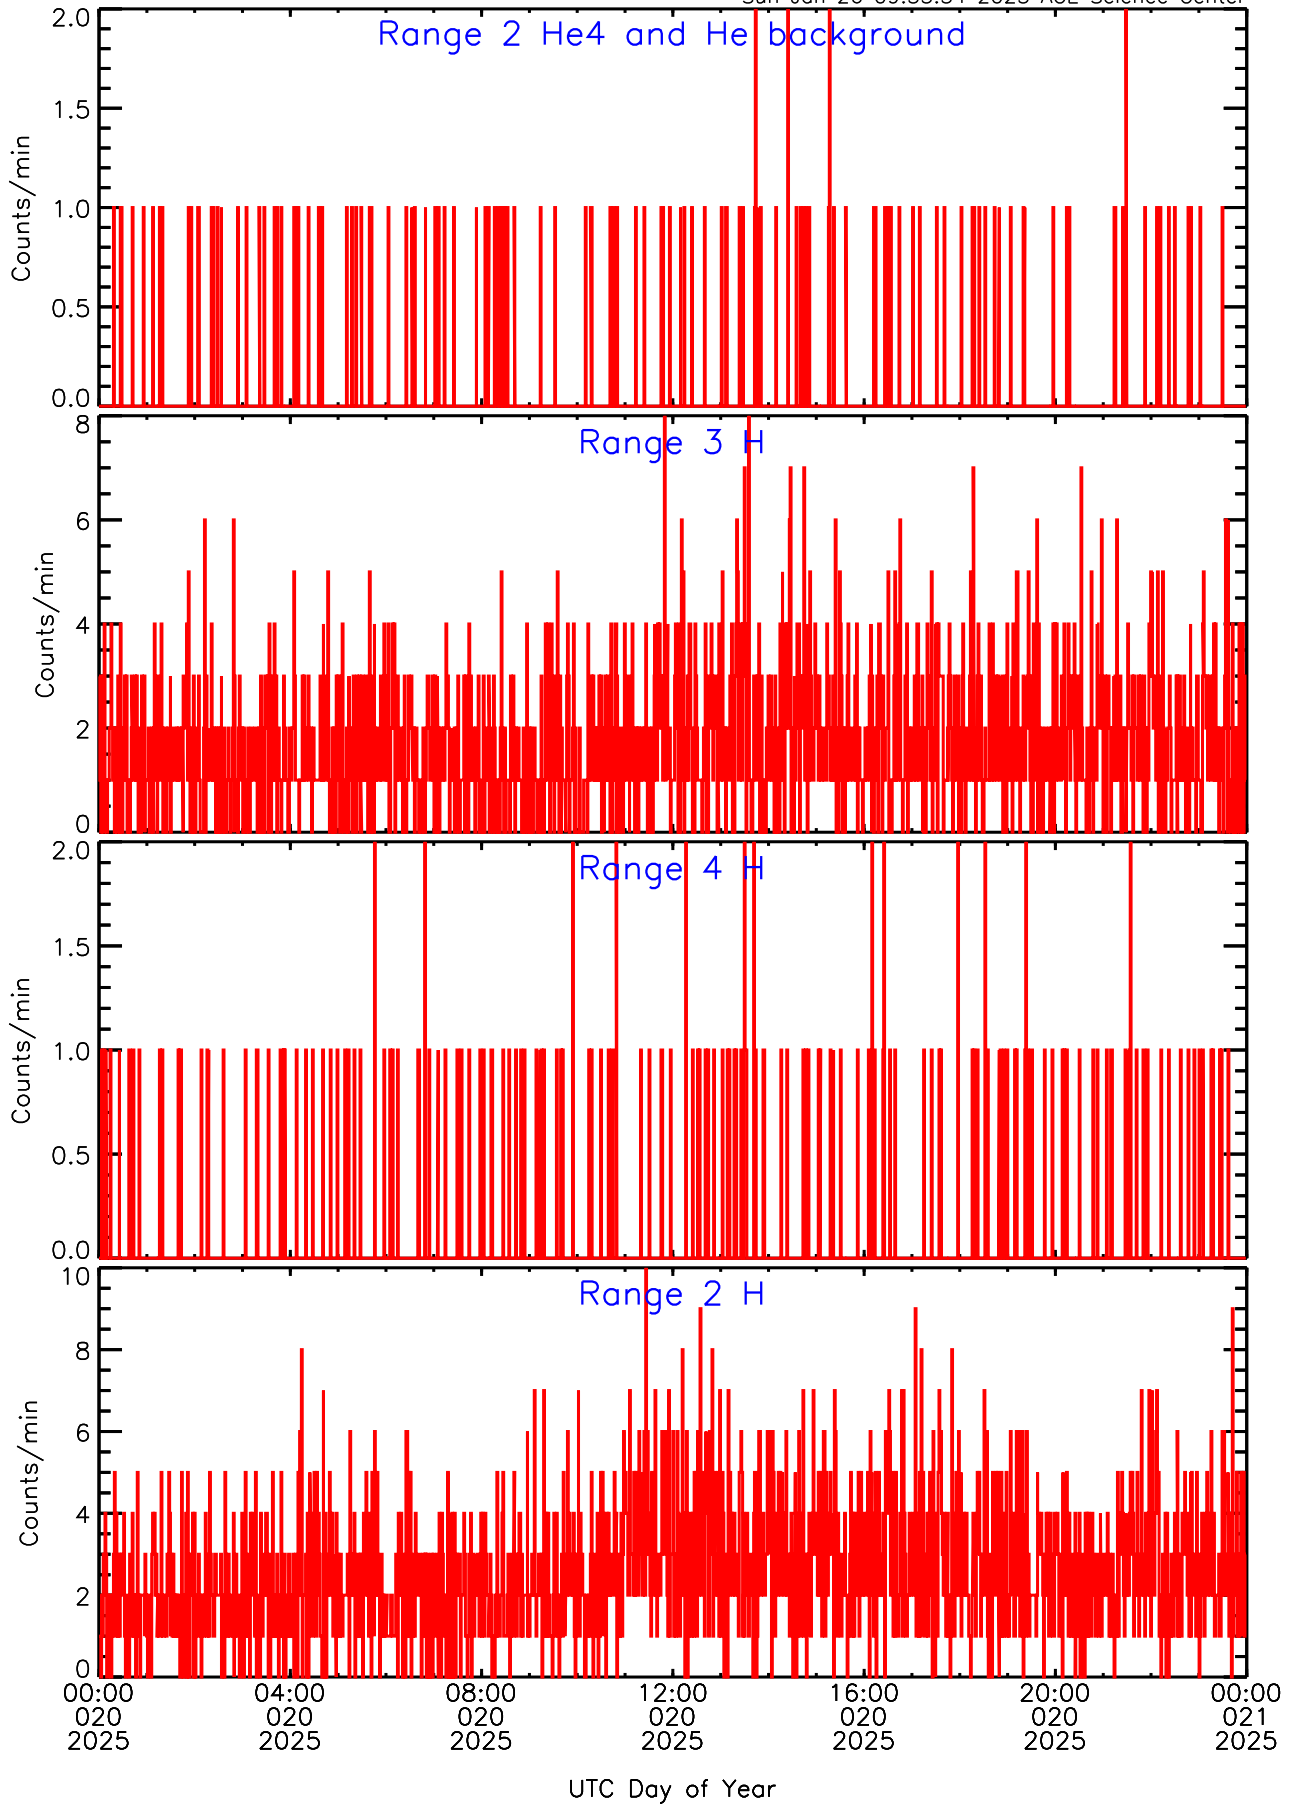

LET ahead Livetime/Trigger Data for 2025-020

Sun Jan 26 09:56:17 2025 ACE Science Center

LET ahead EVPRATES Data for 2025-020

Sun Jan 26 09:55:35 2025 ACE Science Center

LET ahead EVPRATES Data for 2025-020

LET ahead BUFRATES Data for 2025-020

Sun Jan 26 09:55:54 2025 ACE Science Center

LET ahead BUFRATES Data for 2025-020

Sun Jan 26 09:55:54 2025 ACE Science Center

LET ahead BUFRATES Data for 2025-020

Sun Jan 26 09:55:54 2025 ACE Science Center

LET ahead BUFRATES Data for 2025-020

Sun Jan 26 09:55:54 2025 ACE Science Center

LET ahead BUFRATES Data for 2025-020

Sun Jan 26 09:55:54 2025 ACE Science Center