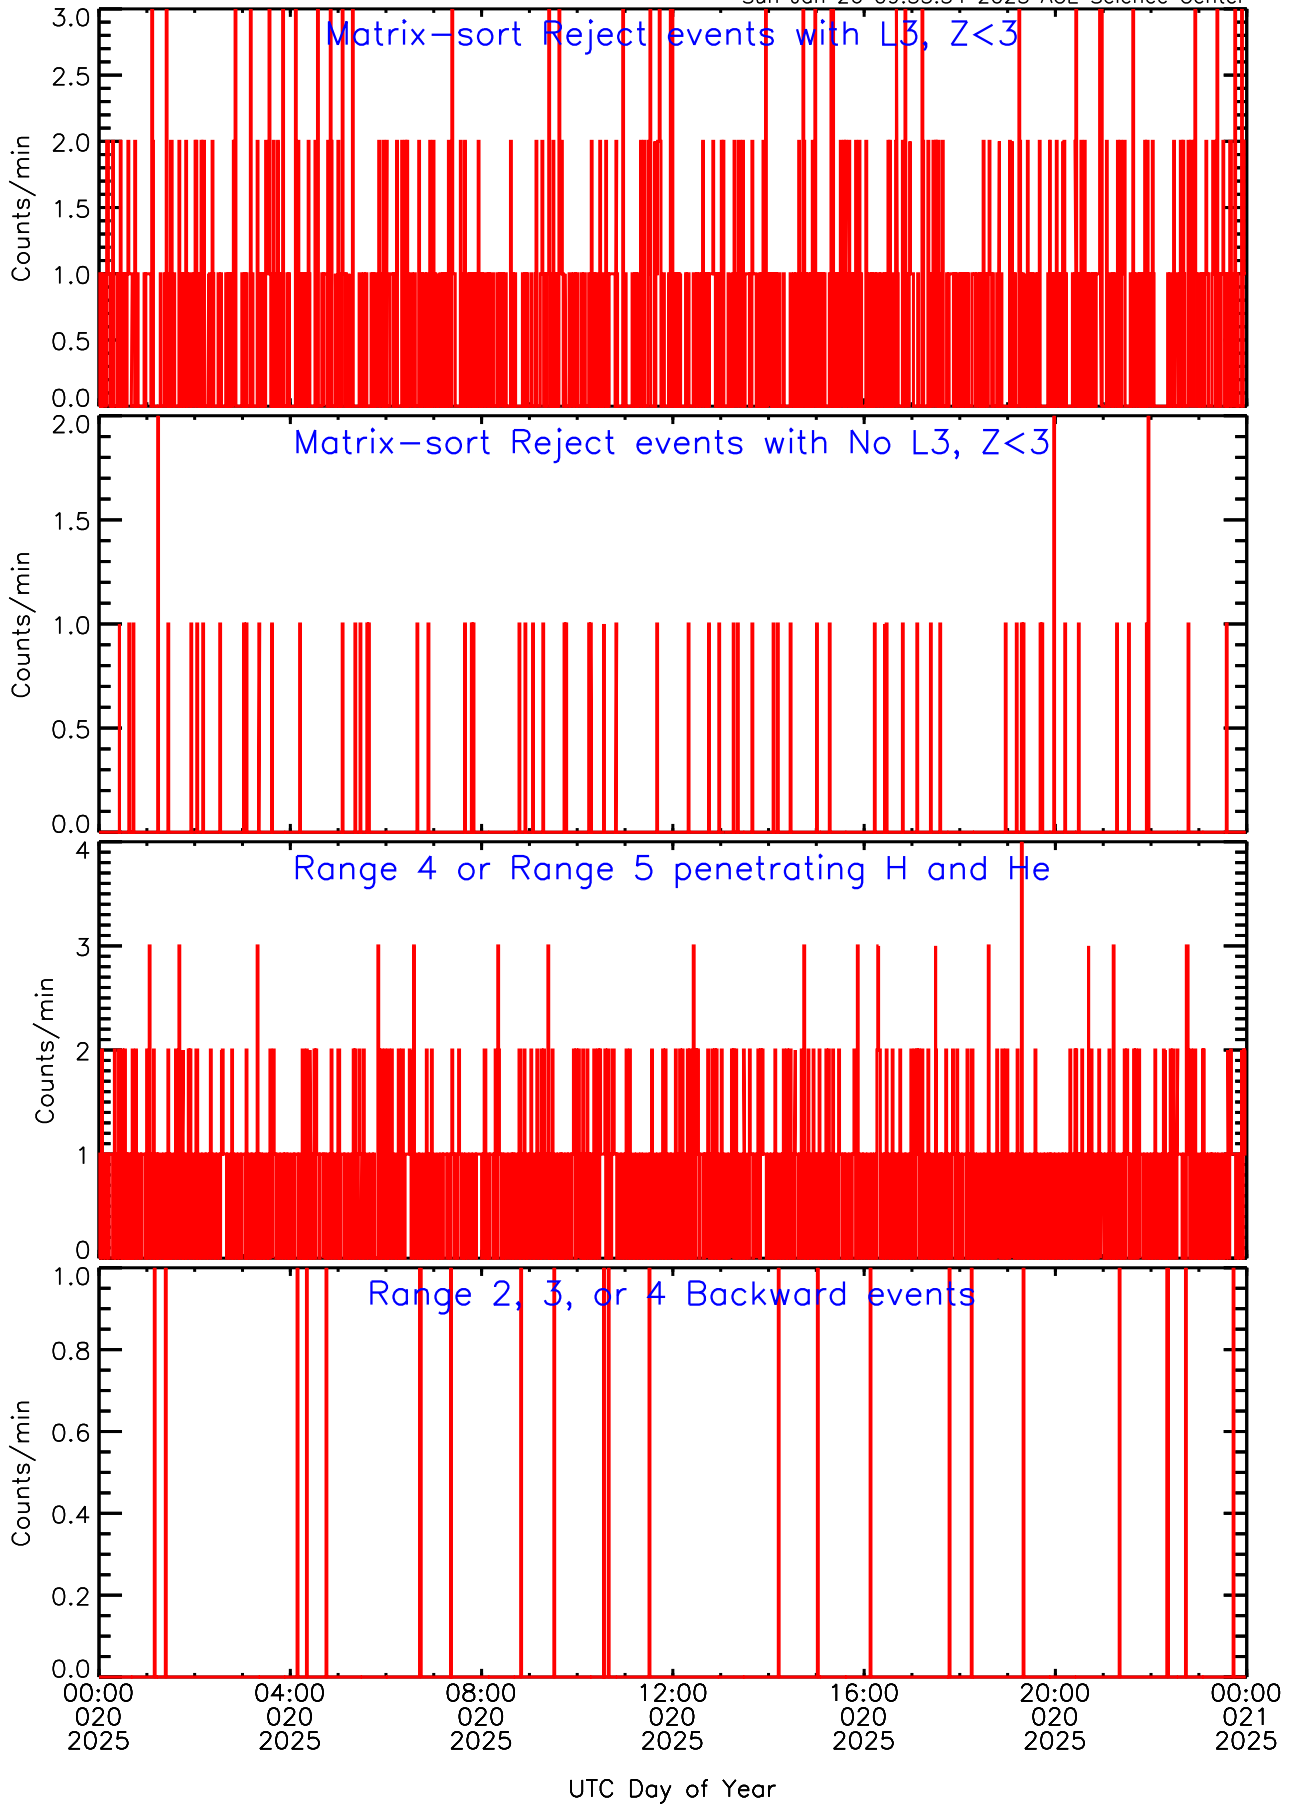

LET ahead Livetime/Trigger Data for 2025-020

Sun Jan 26 09:56:17 2025 ACE Science Center

LET ahead EVPRATES Data for 2025-020

Sun Jan 26 09:55:35 2025 ACE Science Center

LET ahead EVPRATES Data for 2025-020

LET ahead BUFRATES Data for 2025-020

Sun Jan 26 09:55:54 2025 ACE Science Center

LET ahead BUFRATES Data for 2025-020

Sun Jan 26 09:55:54 2025 ACE Science Center

LET ahead BUFRATES Data for 2025-020

Sun Jan 26 09:55:54 2025 ACE Science Center

LET ahead BUFRATES Data for 2025-020

Sun Jan 26 09:55:54 2025 ACE Science Center

LET ahead BUFRATES Data for 2025-020

Sun Jan 26 09:55:54 2025 ACE Science Center