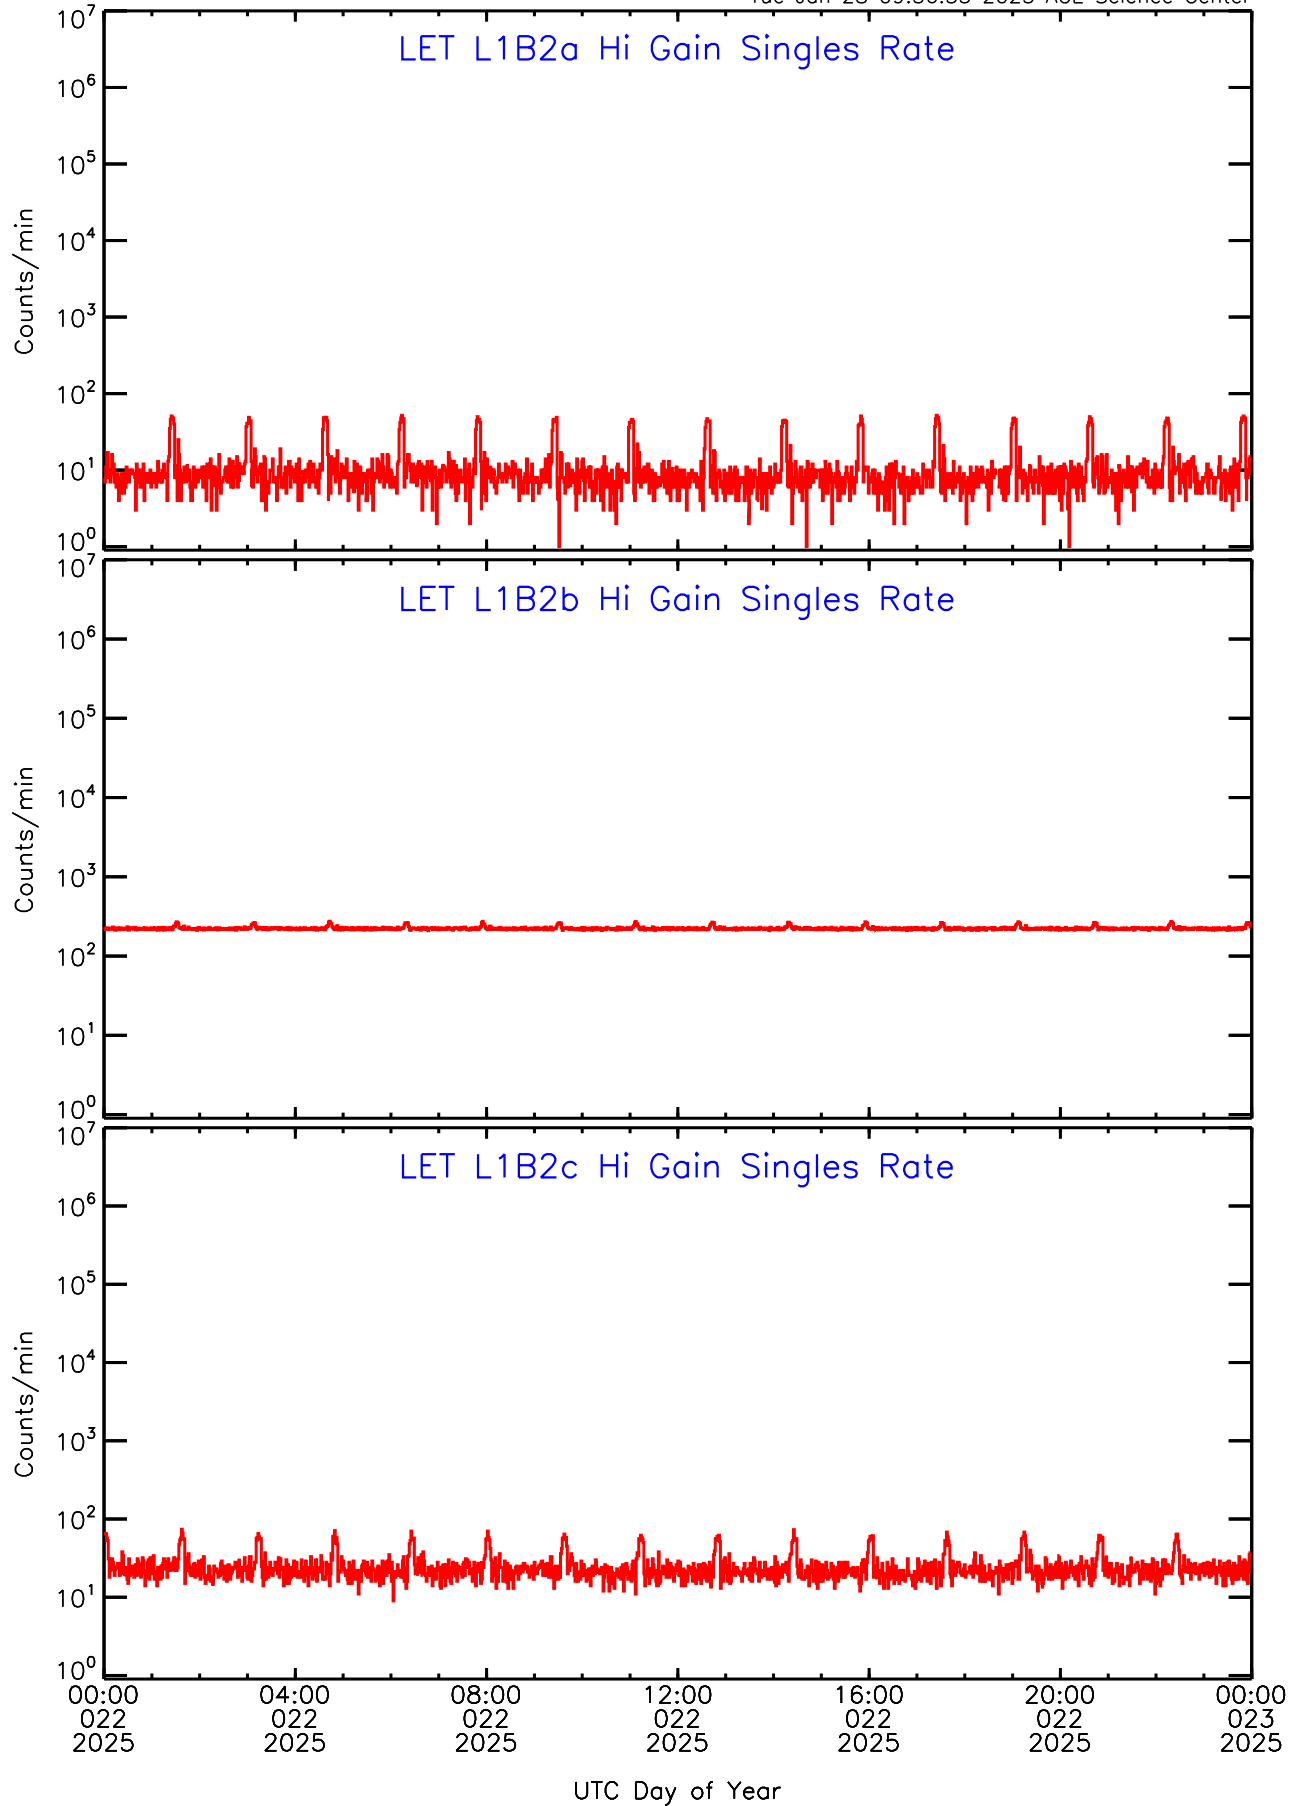

Tue Jan 28 09:56:35 2025 ACE Science Center

UTC Day of Year

LET ahead Hi-Gain SINGLES RATES Data for 2025-022

Tue Jan 28 09:56:35 2025 ACE Science Center

LET ahead Hi-Gain SINGLES RATES Data for 2025-022

Tue Jan 28 09:56:35 2025 ACE Science Center