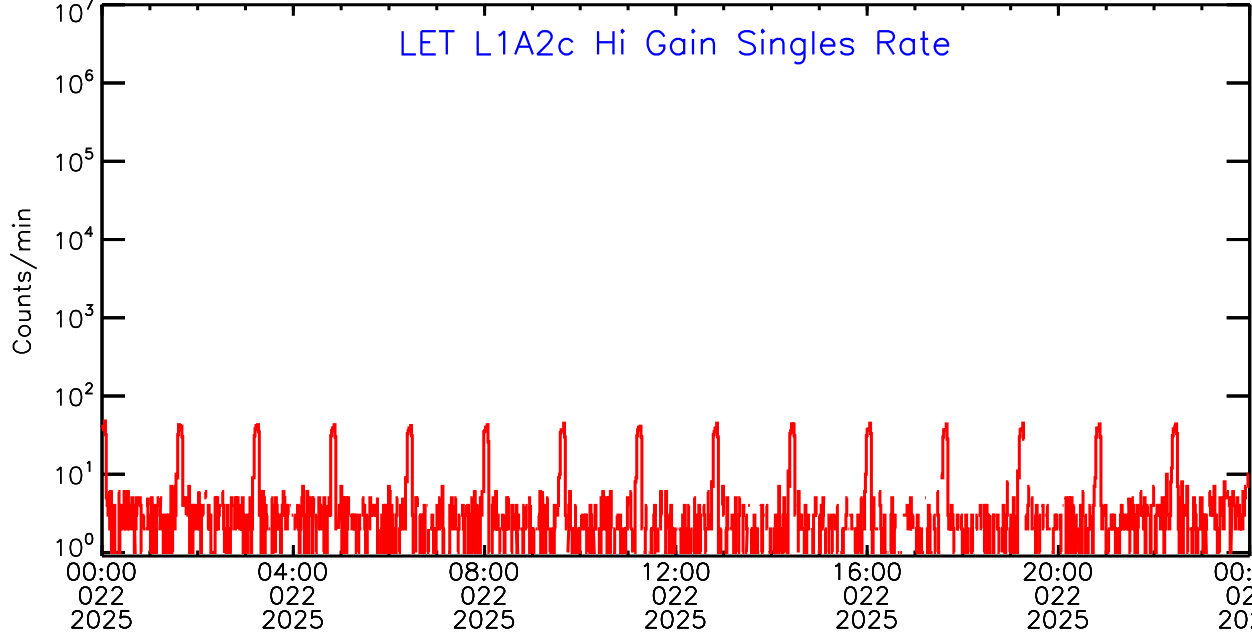

LET ahead Hi-Gain SINGLES RATES Data for 2025-022

Tue Jan 28 09:56:35 2025 ACE Science Center

00:00 022 2025 04:00 022 2025 08:00 022 2025 12:00 022 2025 16:00 022 2025 20:00 022 2025 00:00 023 2025

UTC Day of Year