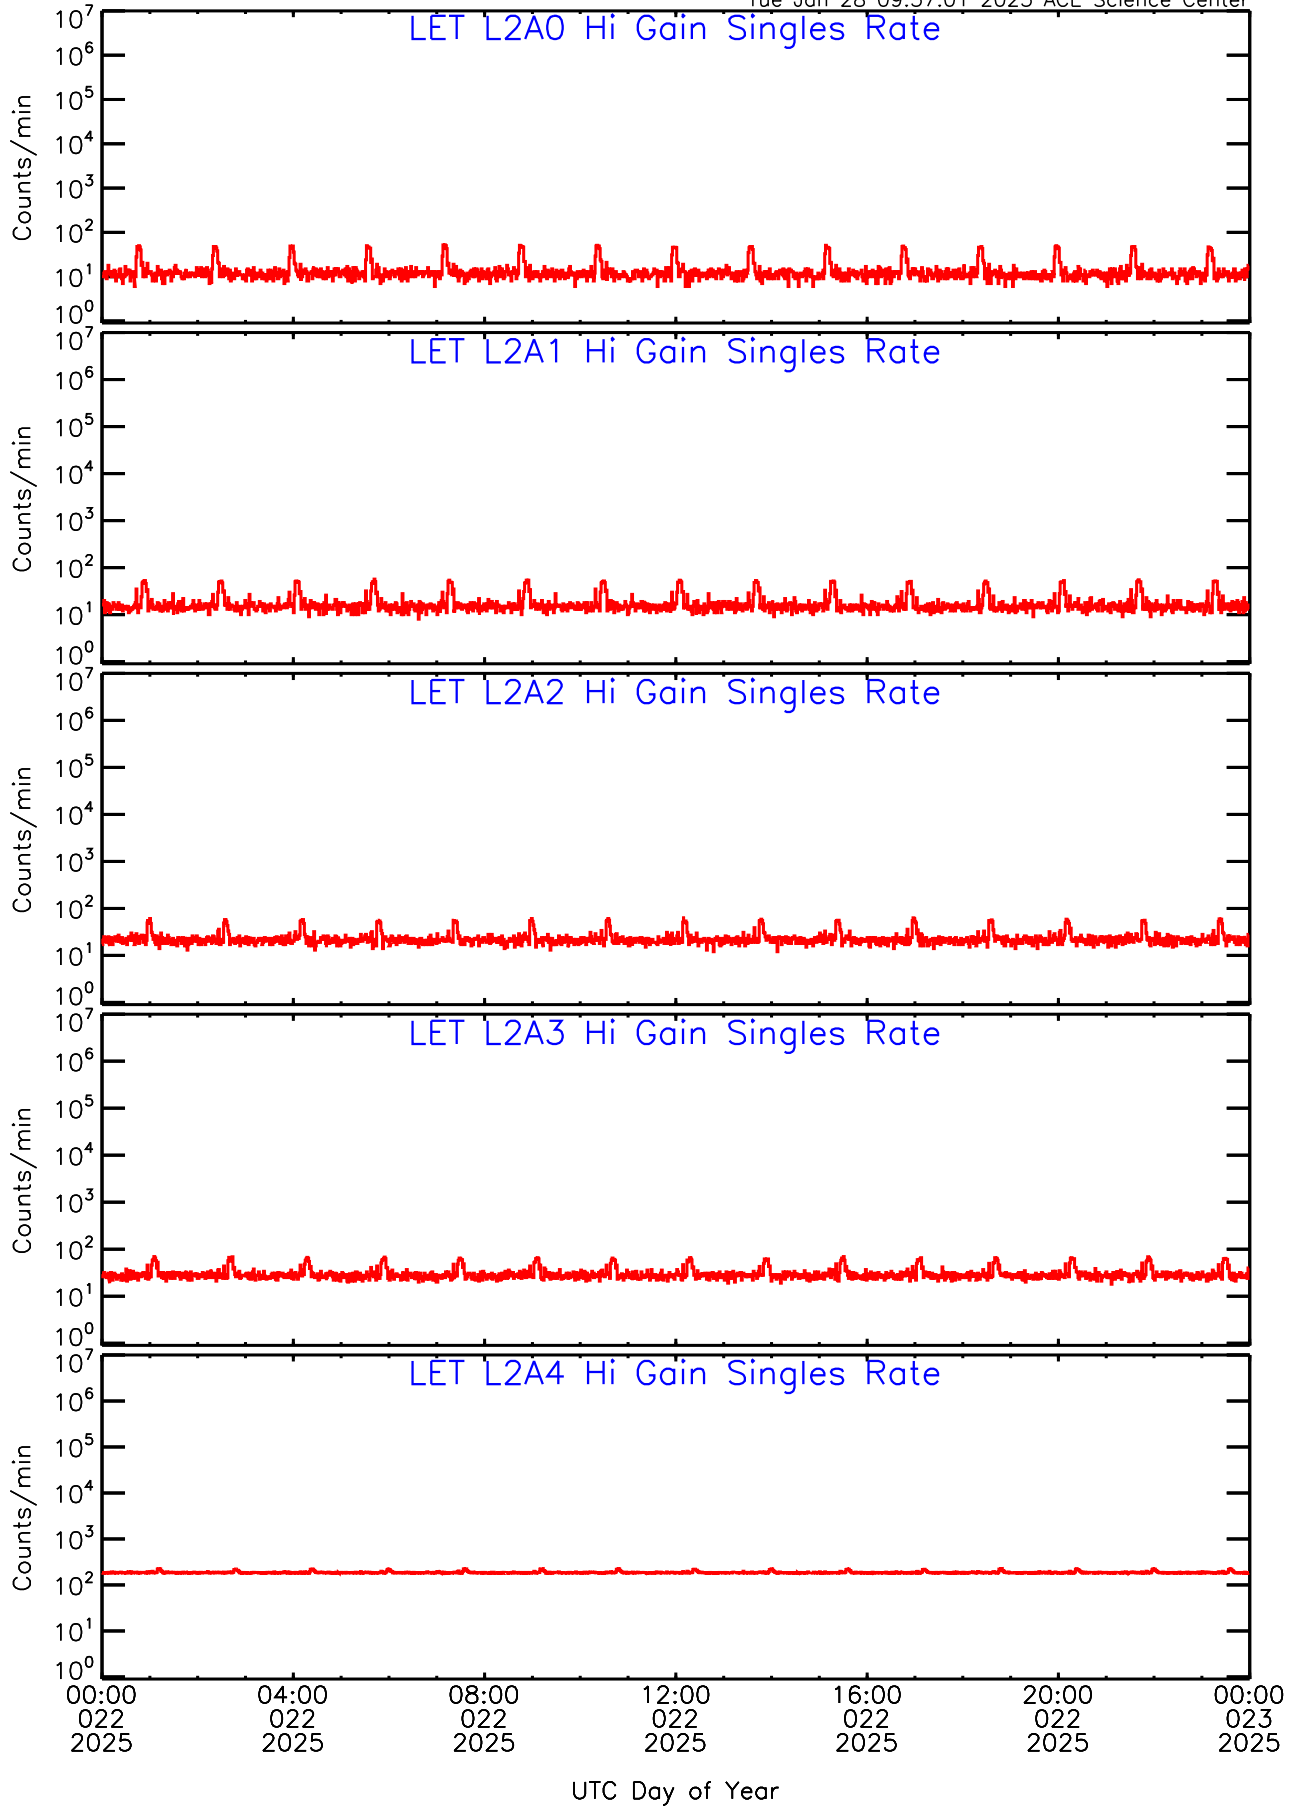

LET ahead Hi-Gain SINGLES RATES Data for 2025-022

Tue Jan 28 09:57:01 2025 ACE Science Center