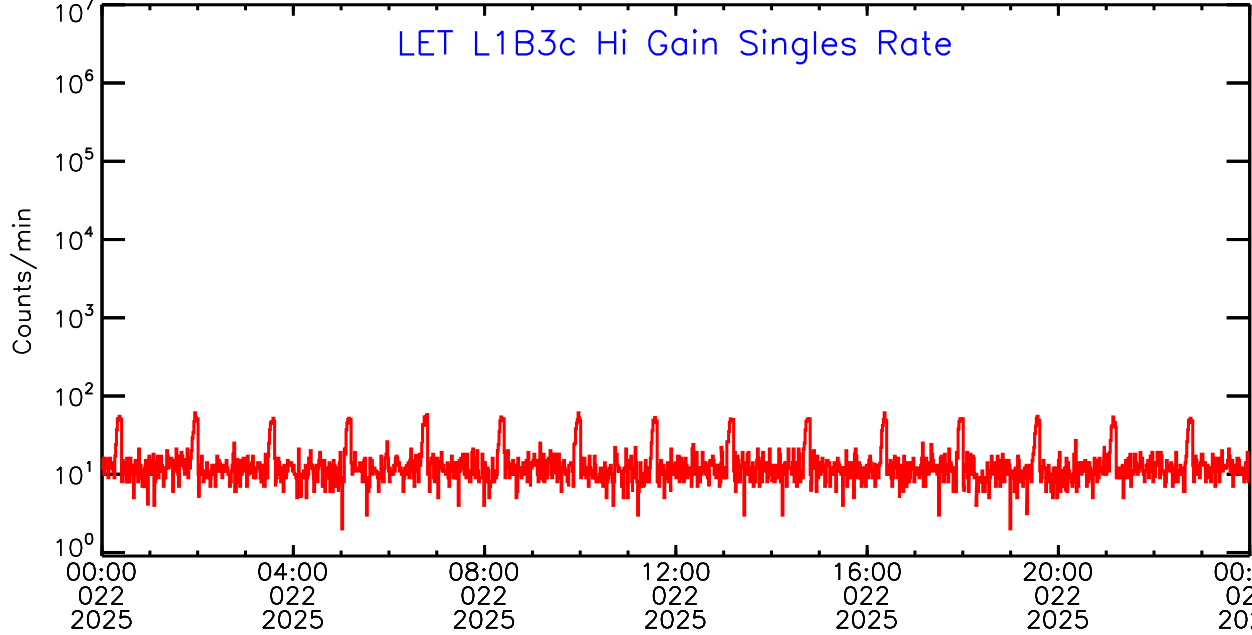

LET ahead Hi-Gain SINGLES RATES Data for 2025-022

Tue Jan 28 09:56:35 2025 ACE Science Center

UTC Day of Year