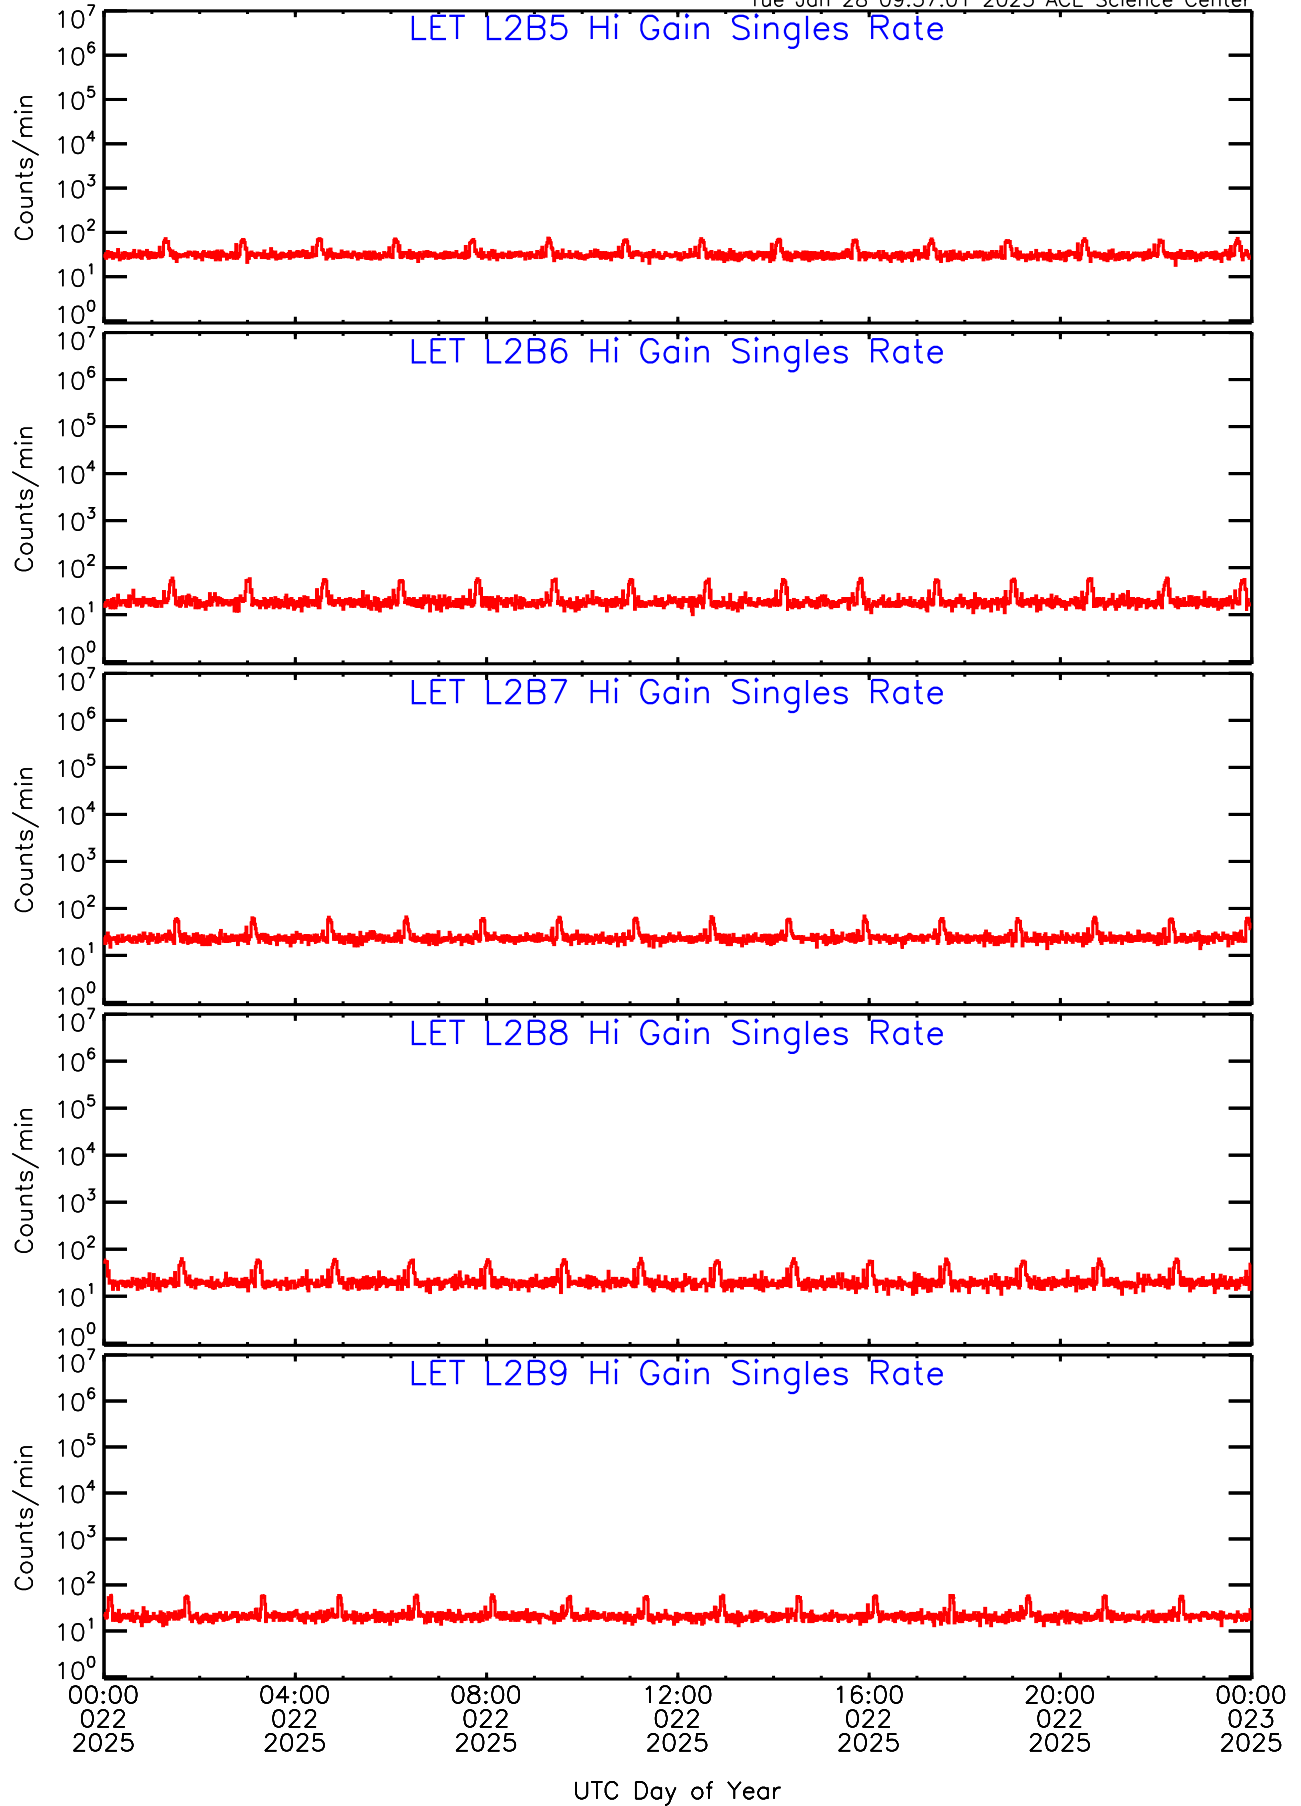

LET ahead Hi-Gain SINGLES RATES Data for 2025-022

Tue Jan 28 09:57:01 2025 ACE Science Center