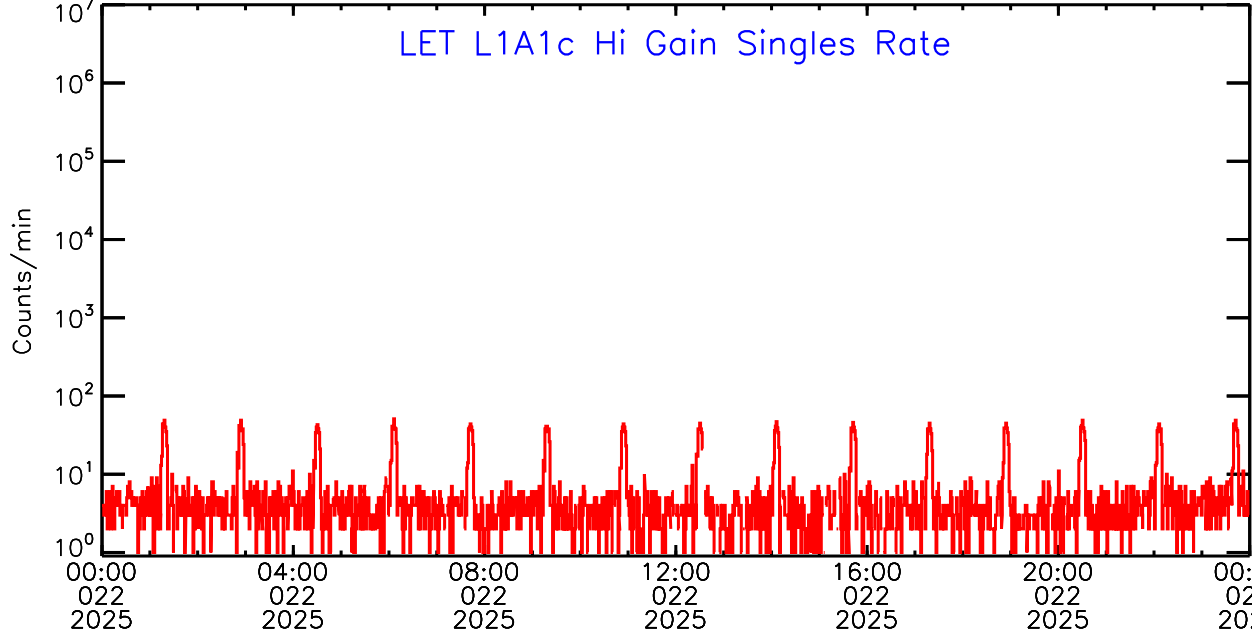

LET ahead Hi-Gain SINGLES RATES Data for 2025-022

Tue Jan 28 09:56:35 2025 ACE Science Center

LET ahead Hi-Gain SINGLES RATES Data for 2025-022

Tue Jan 28 09:56:35 2025 ACE Science Center

UTC Day of Year

00:00 022 2025 04:00 022 2025 08:00 022 2025 12:00 022 2025 16:00 022 2025 20:00 022 2025 00:00 023 2025