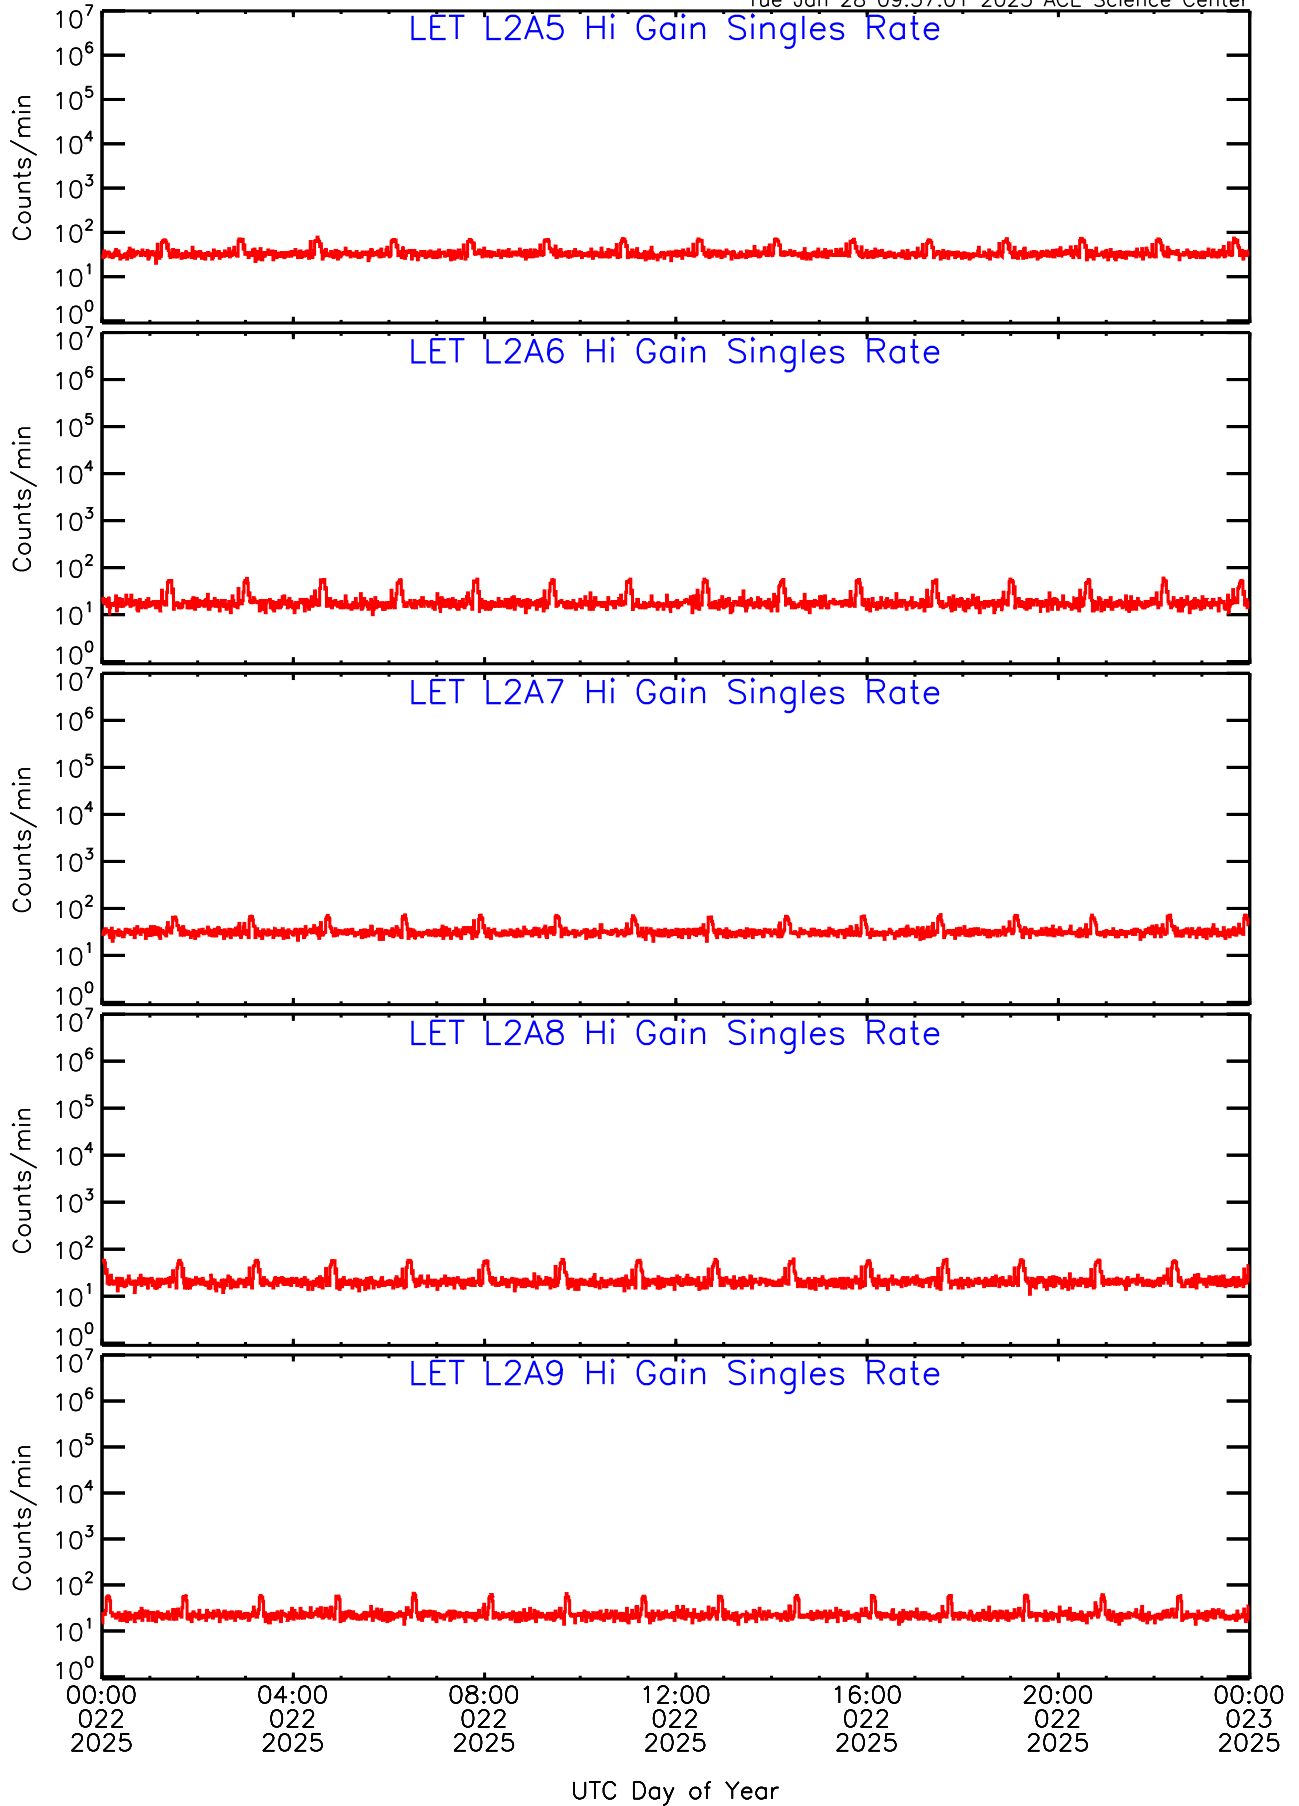

LET ahead Hi-Gain SINGLES RATES Data for 2025-022

Tue Jan 28 09:57:01 2025 ACE Science Center