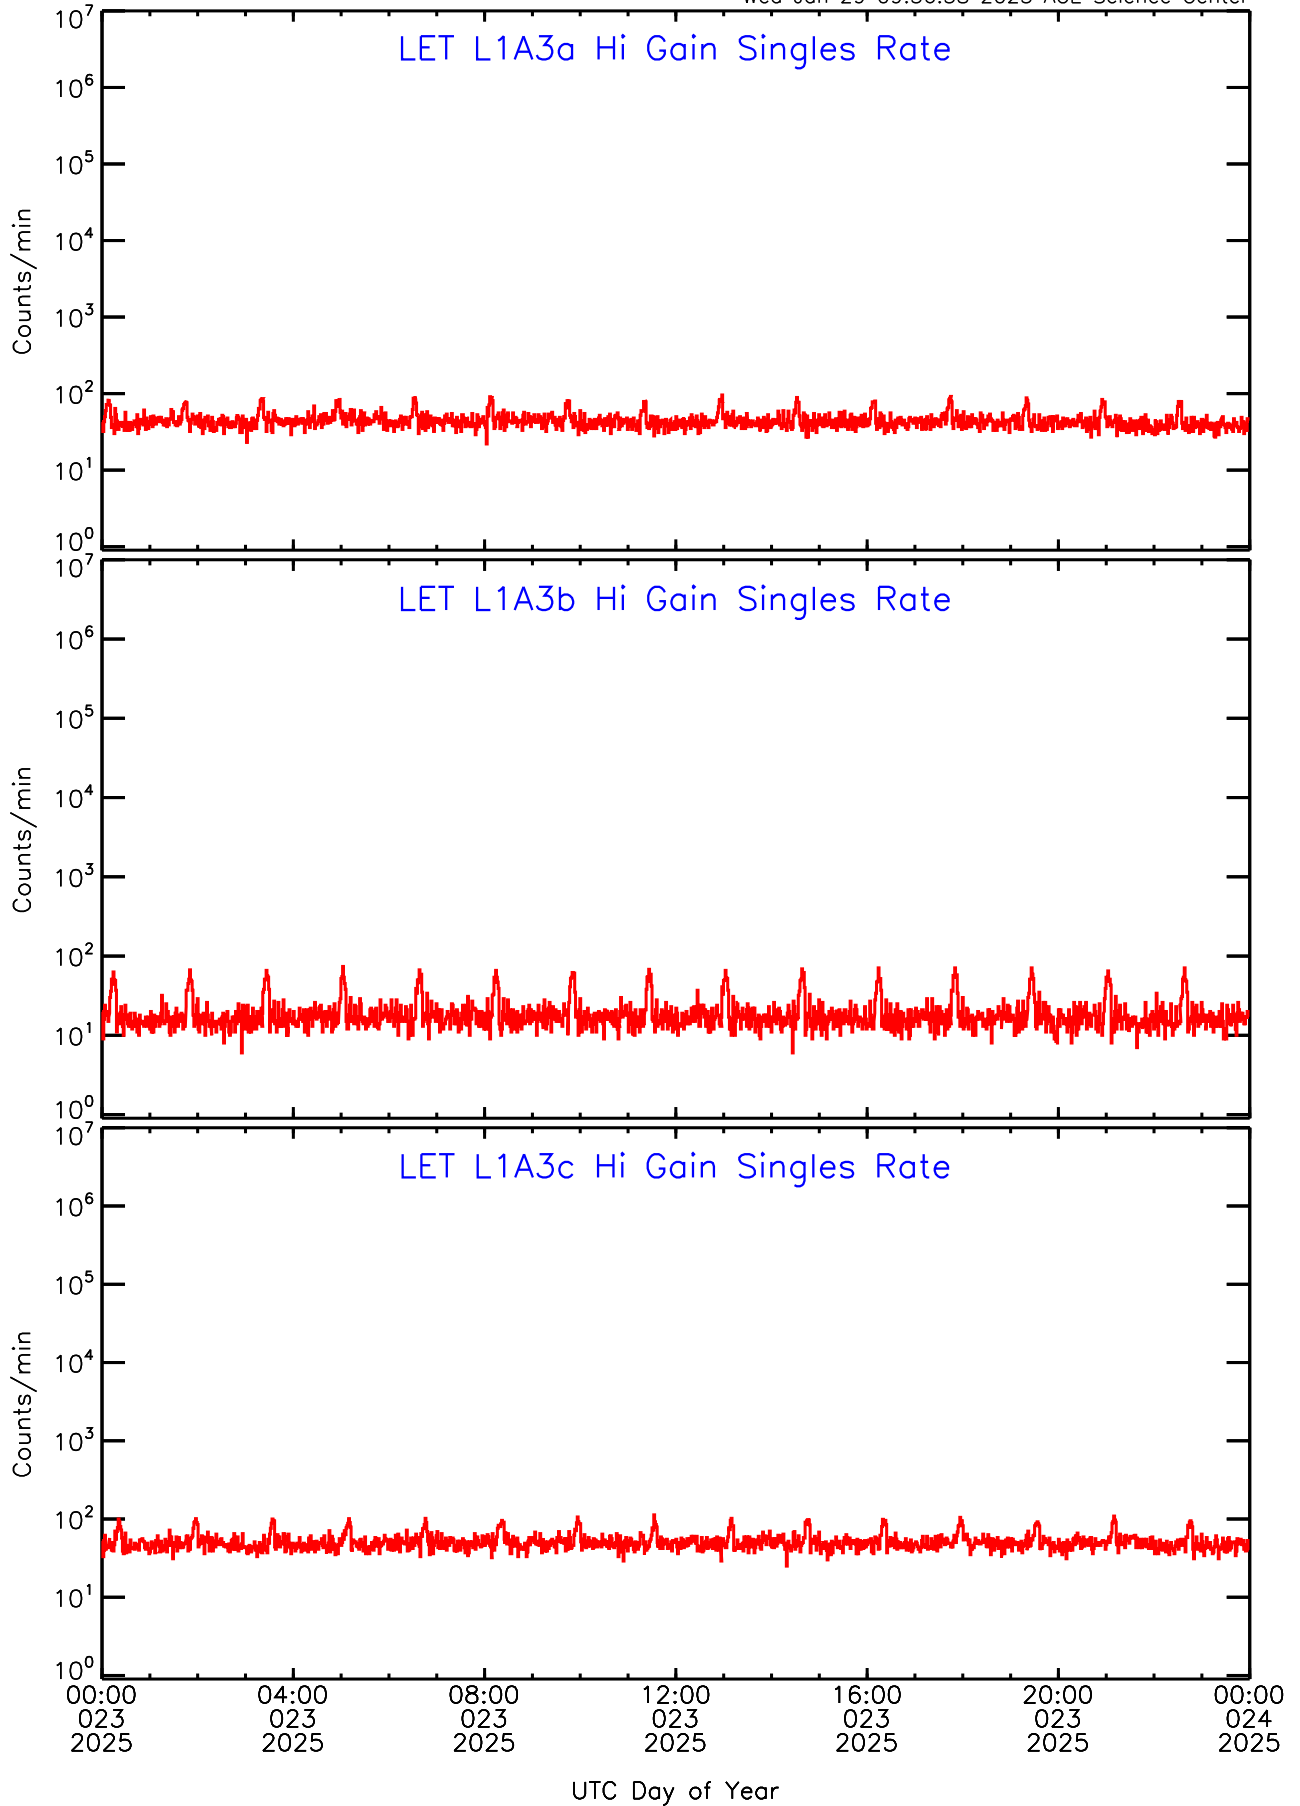

LET ahead Hi-Gain SINGLES RATES Data for 2025-023

Wed Jan 29 09:56:38 2025 ACE Science Center