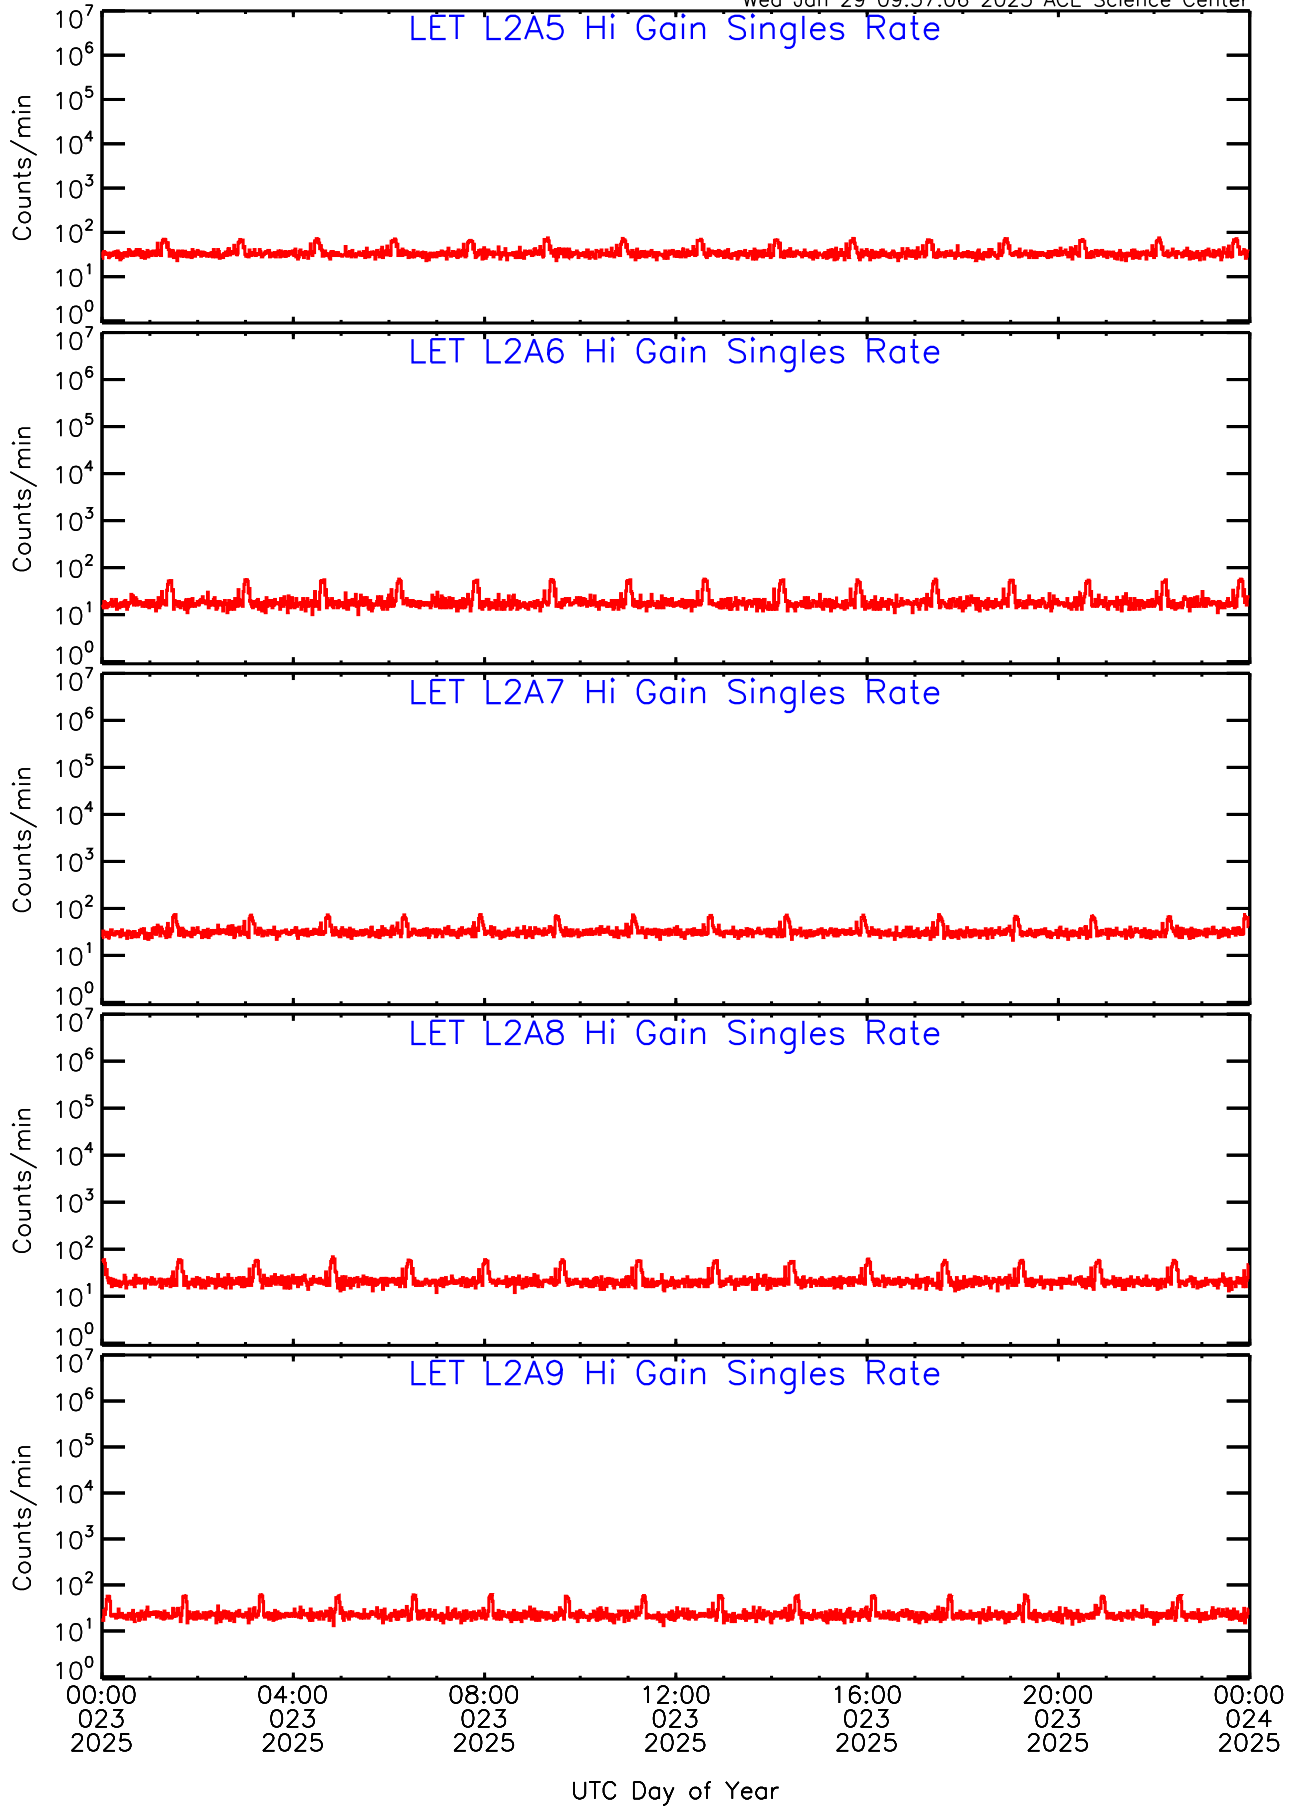

LET ahead Hi-Gain SINGLES RATES Data for 2025-023

Wed Jan 29 09:57:06 2025 ACE Science Center