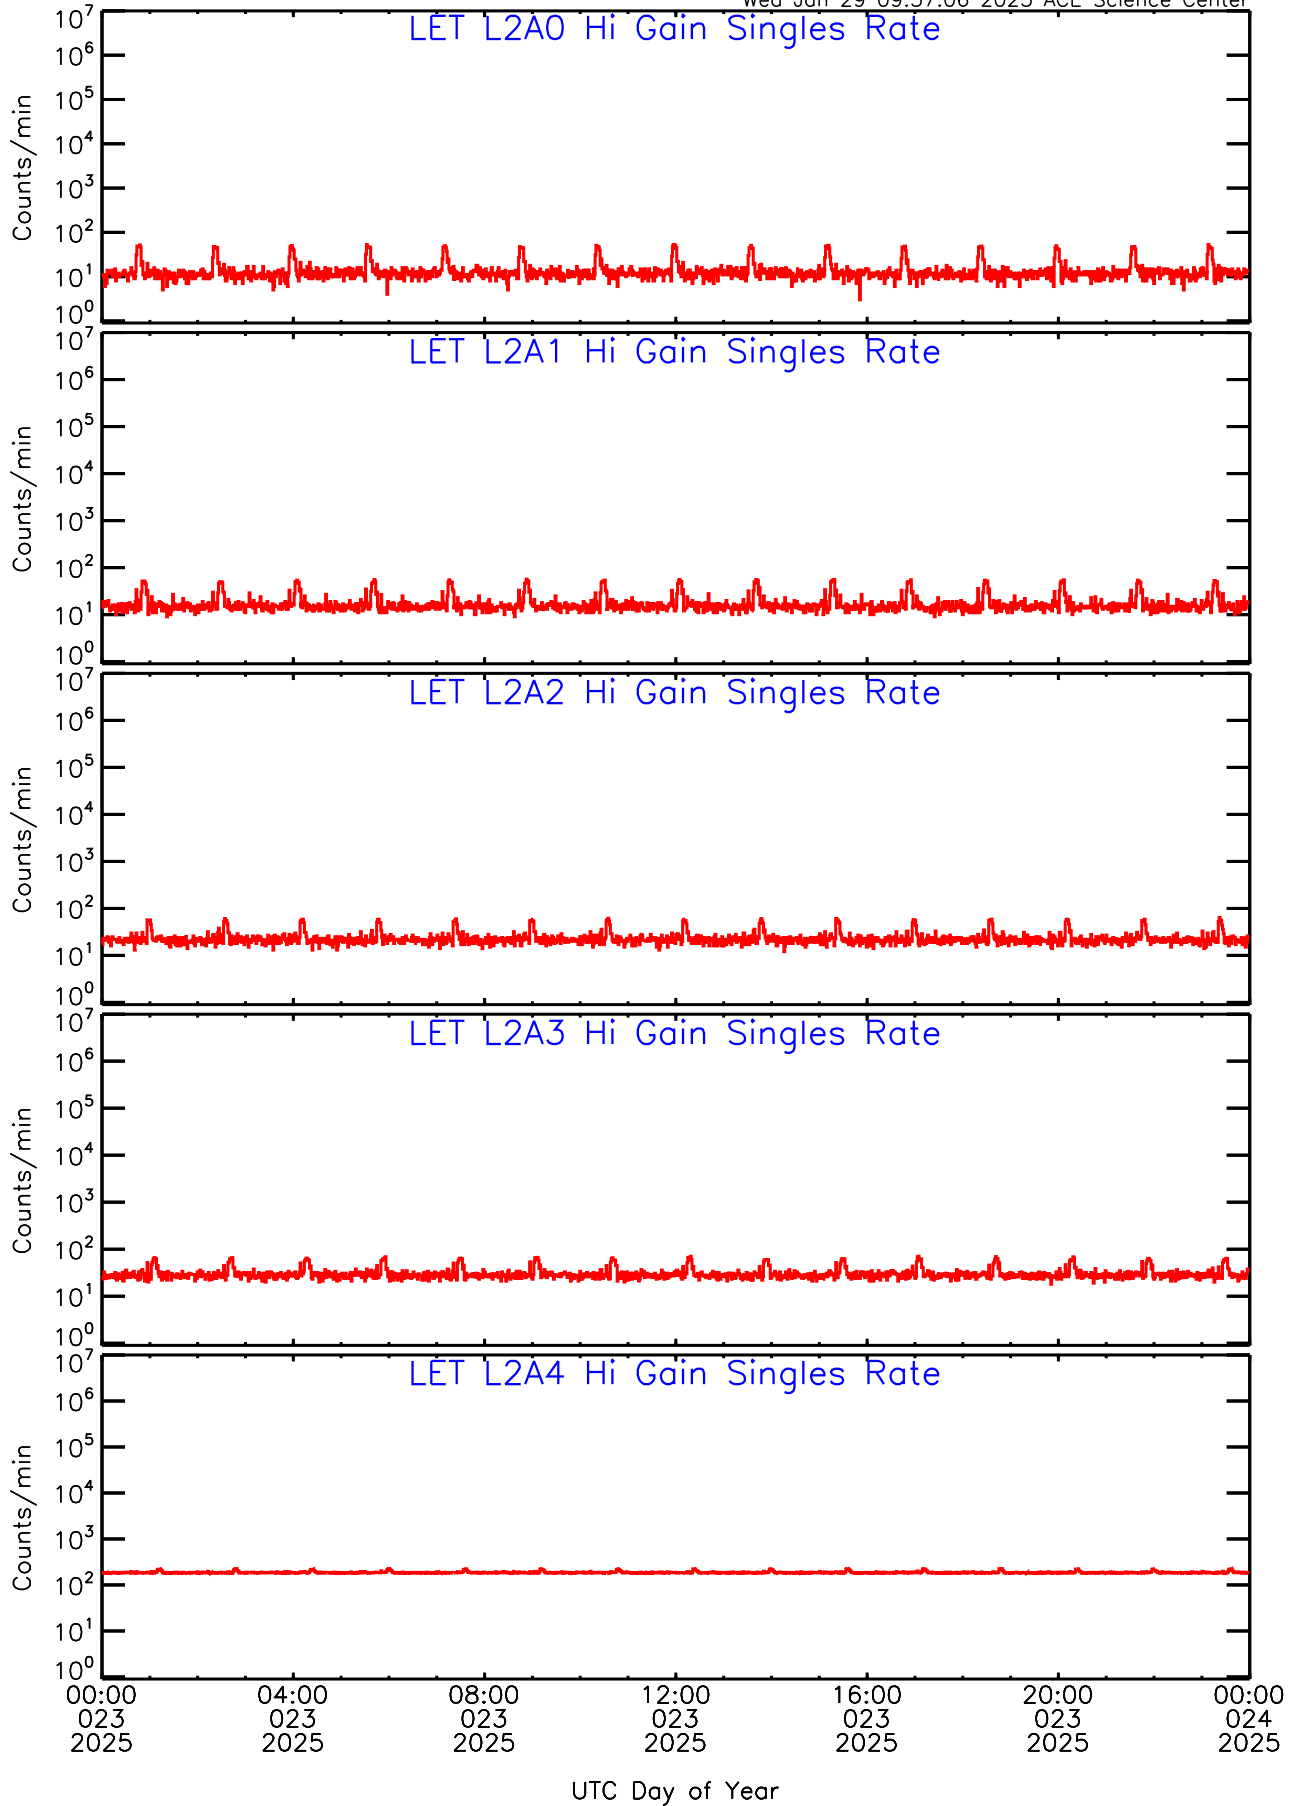

LET ahead Hi-Gain SINGLES RATES Data for 2025-023

Wed Jan 29 09:57:06 2025 ACE Science Center