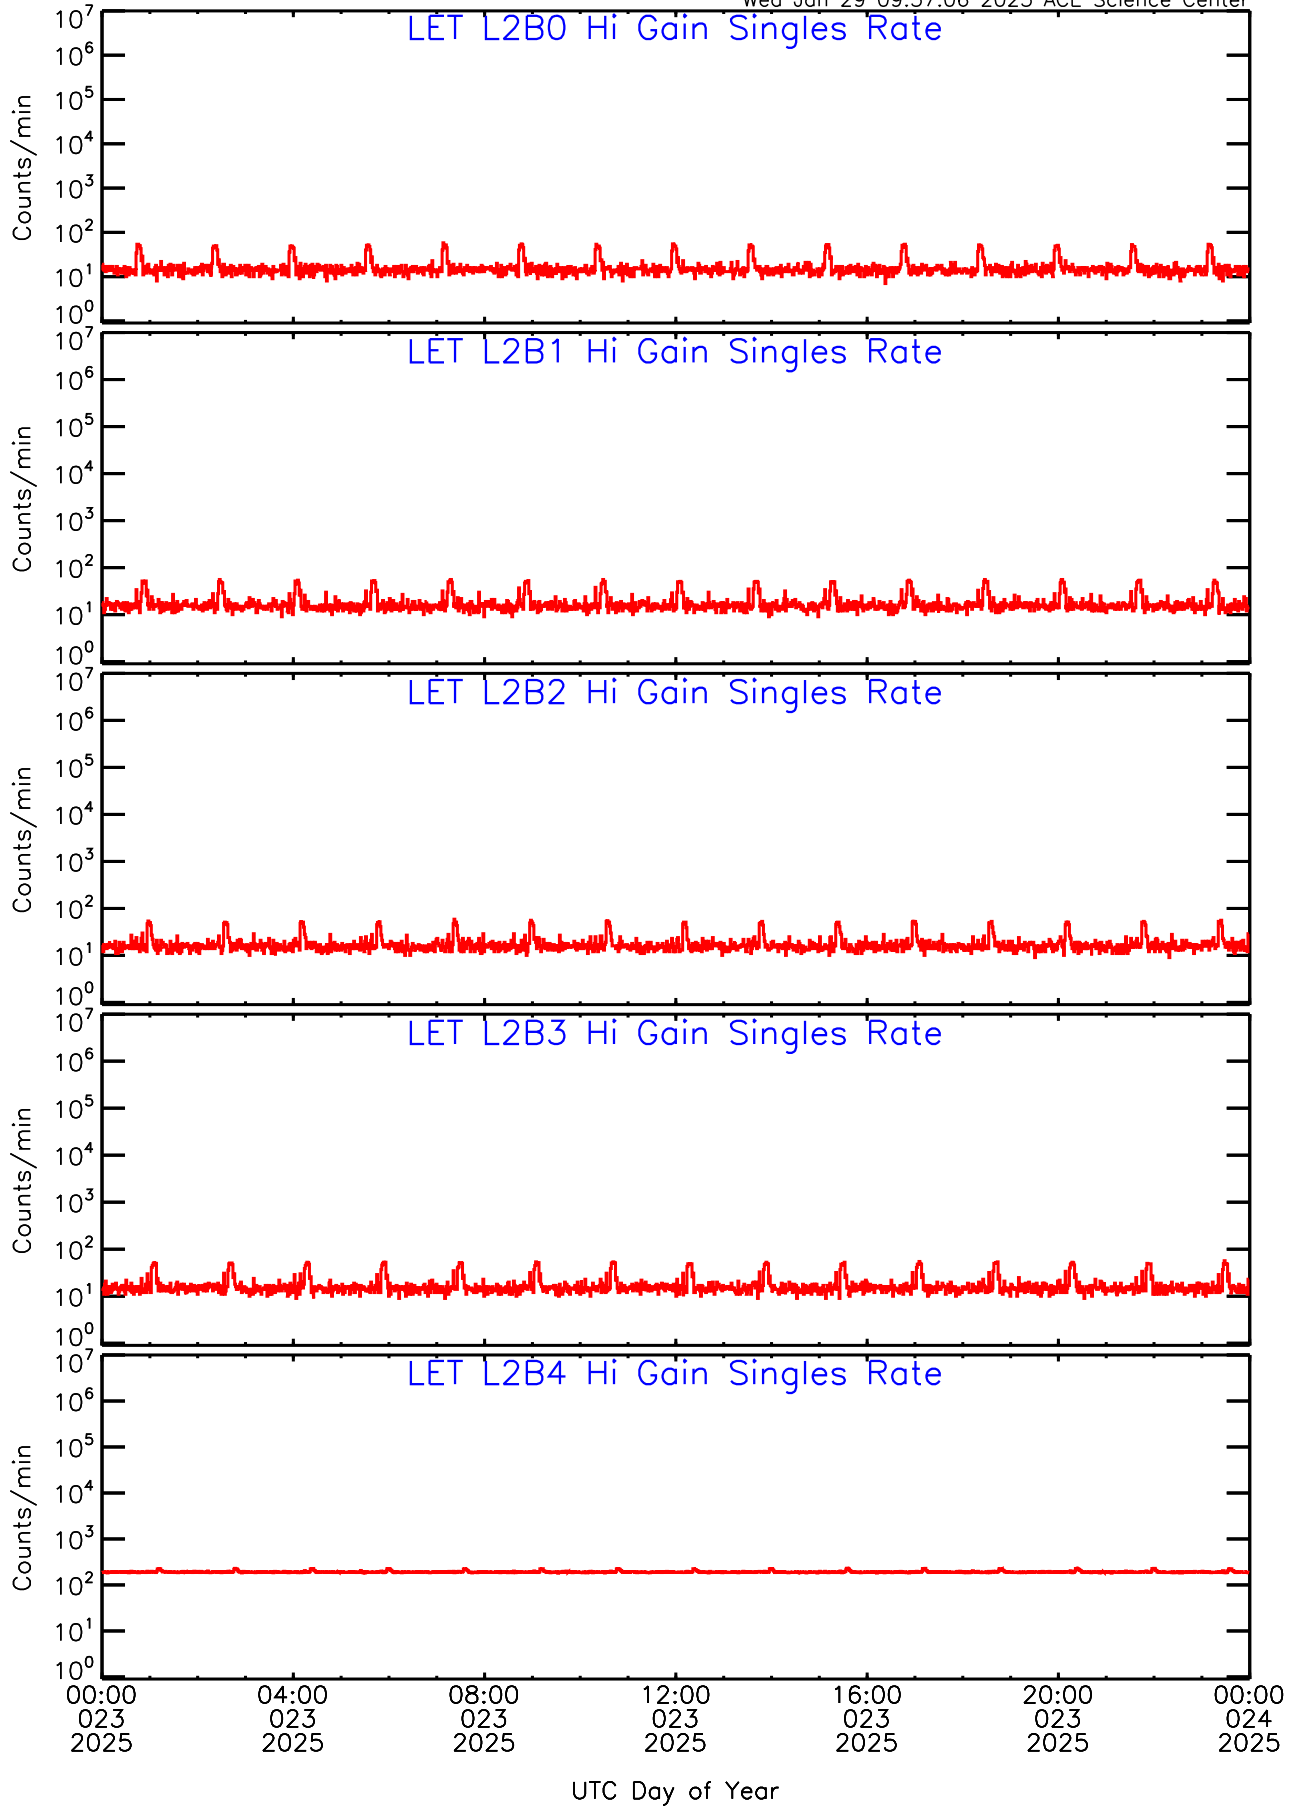

LET ahead Hi-Gain SINGLES RATES Data for 2025-023

Wed Jan 29 09:57:06 2025 ACE Science Center