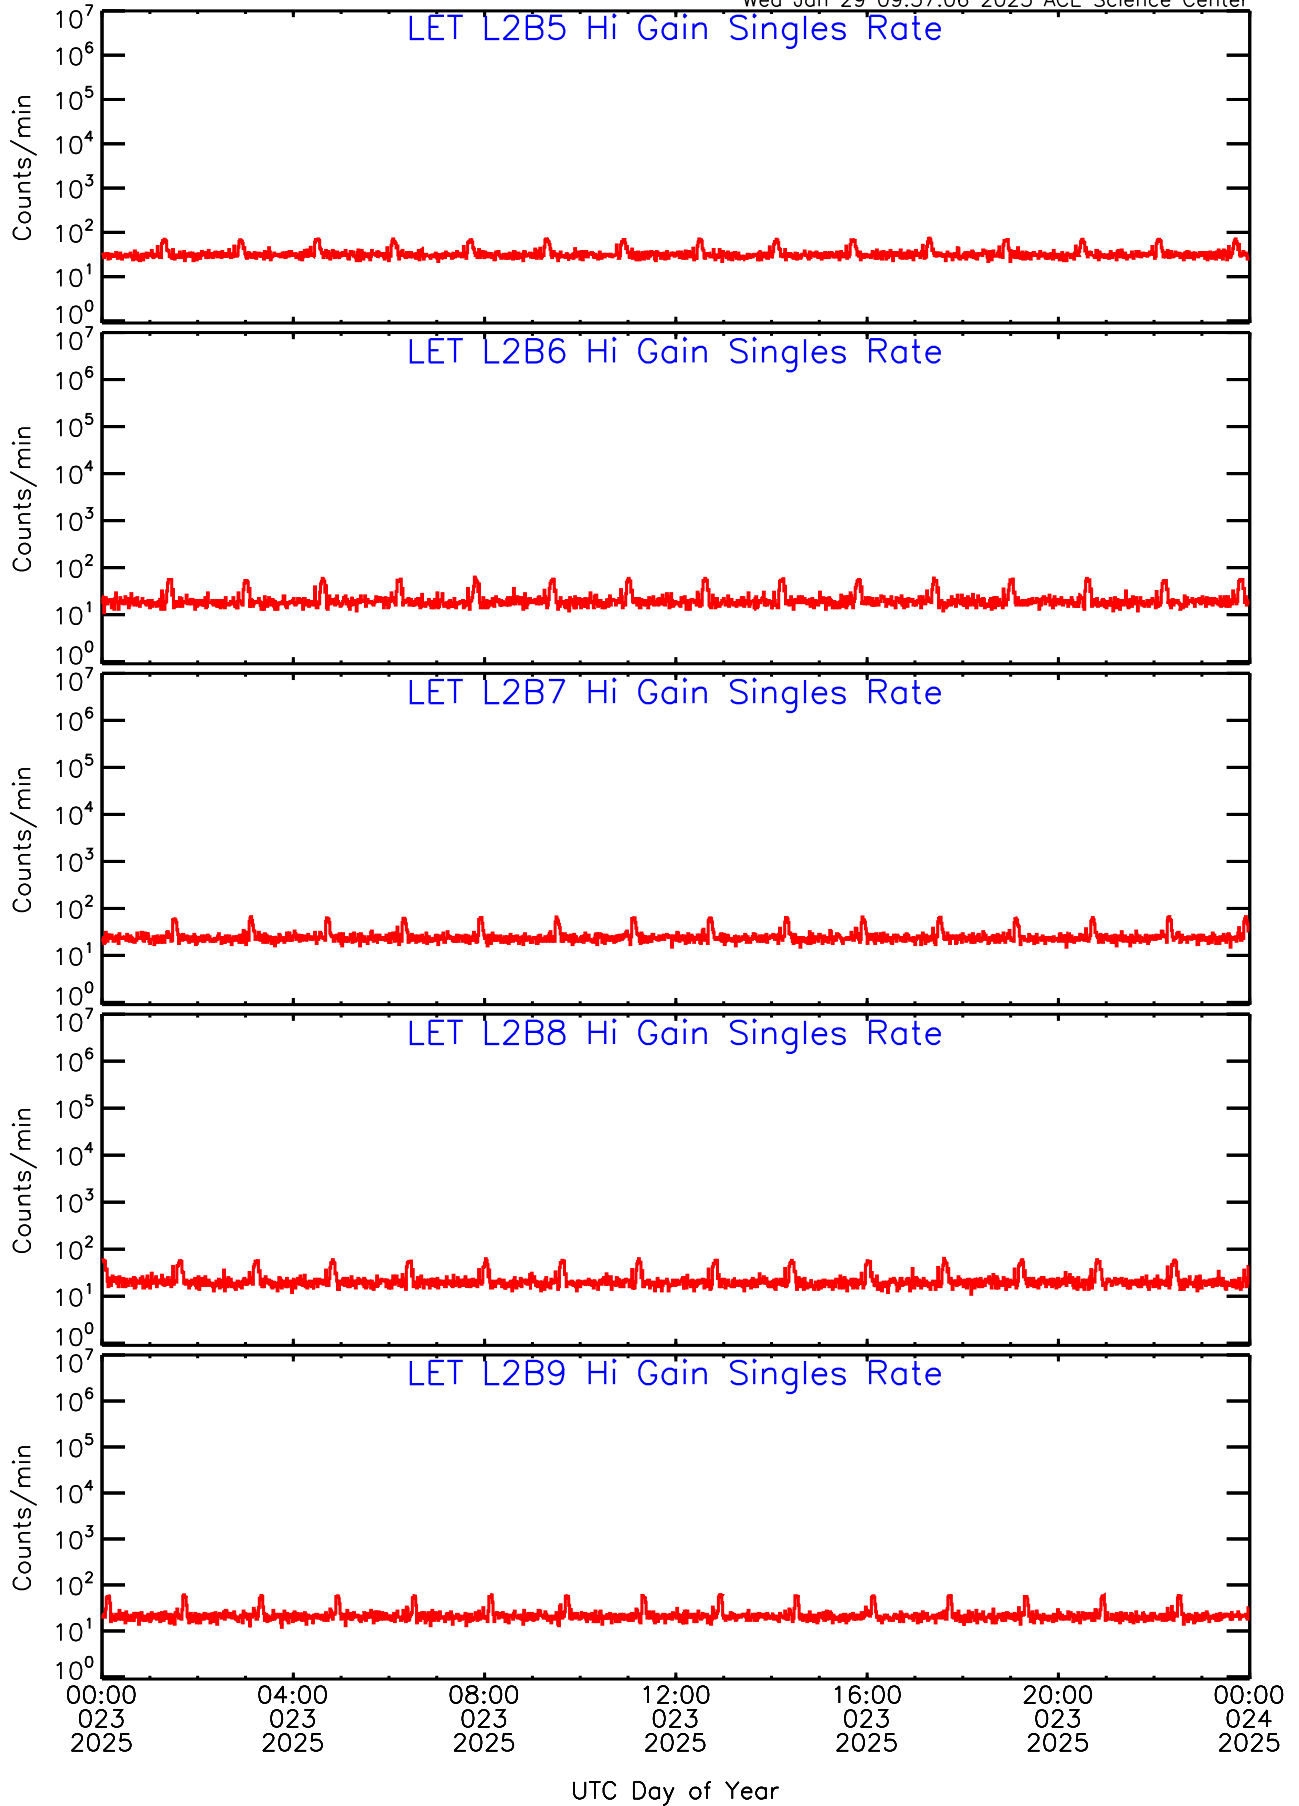

LET ahead Hi-Gain SINGLES RATES Data for 2025-023

Wed Jan 29 09:57:06 2025 ACE Science Center