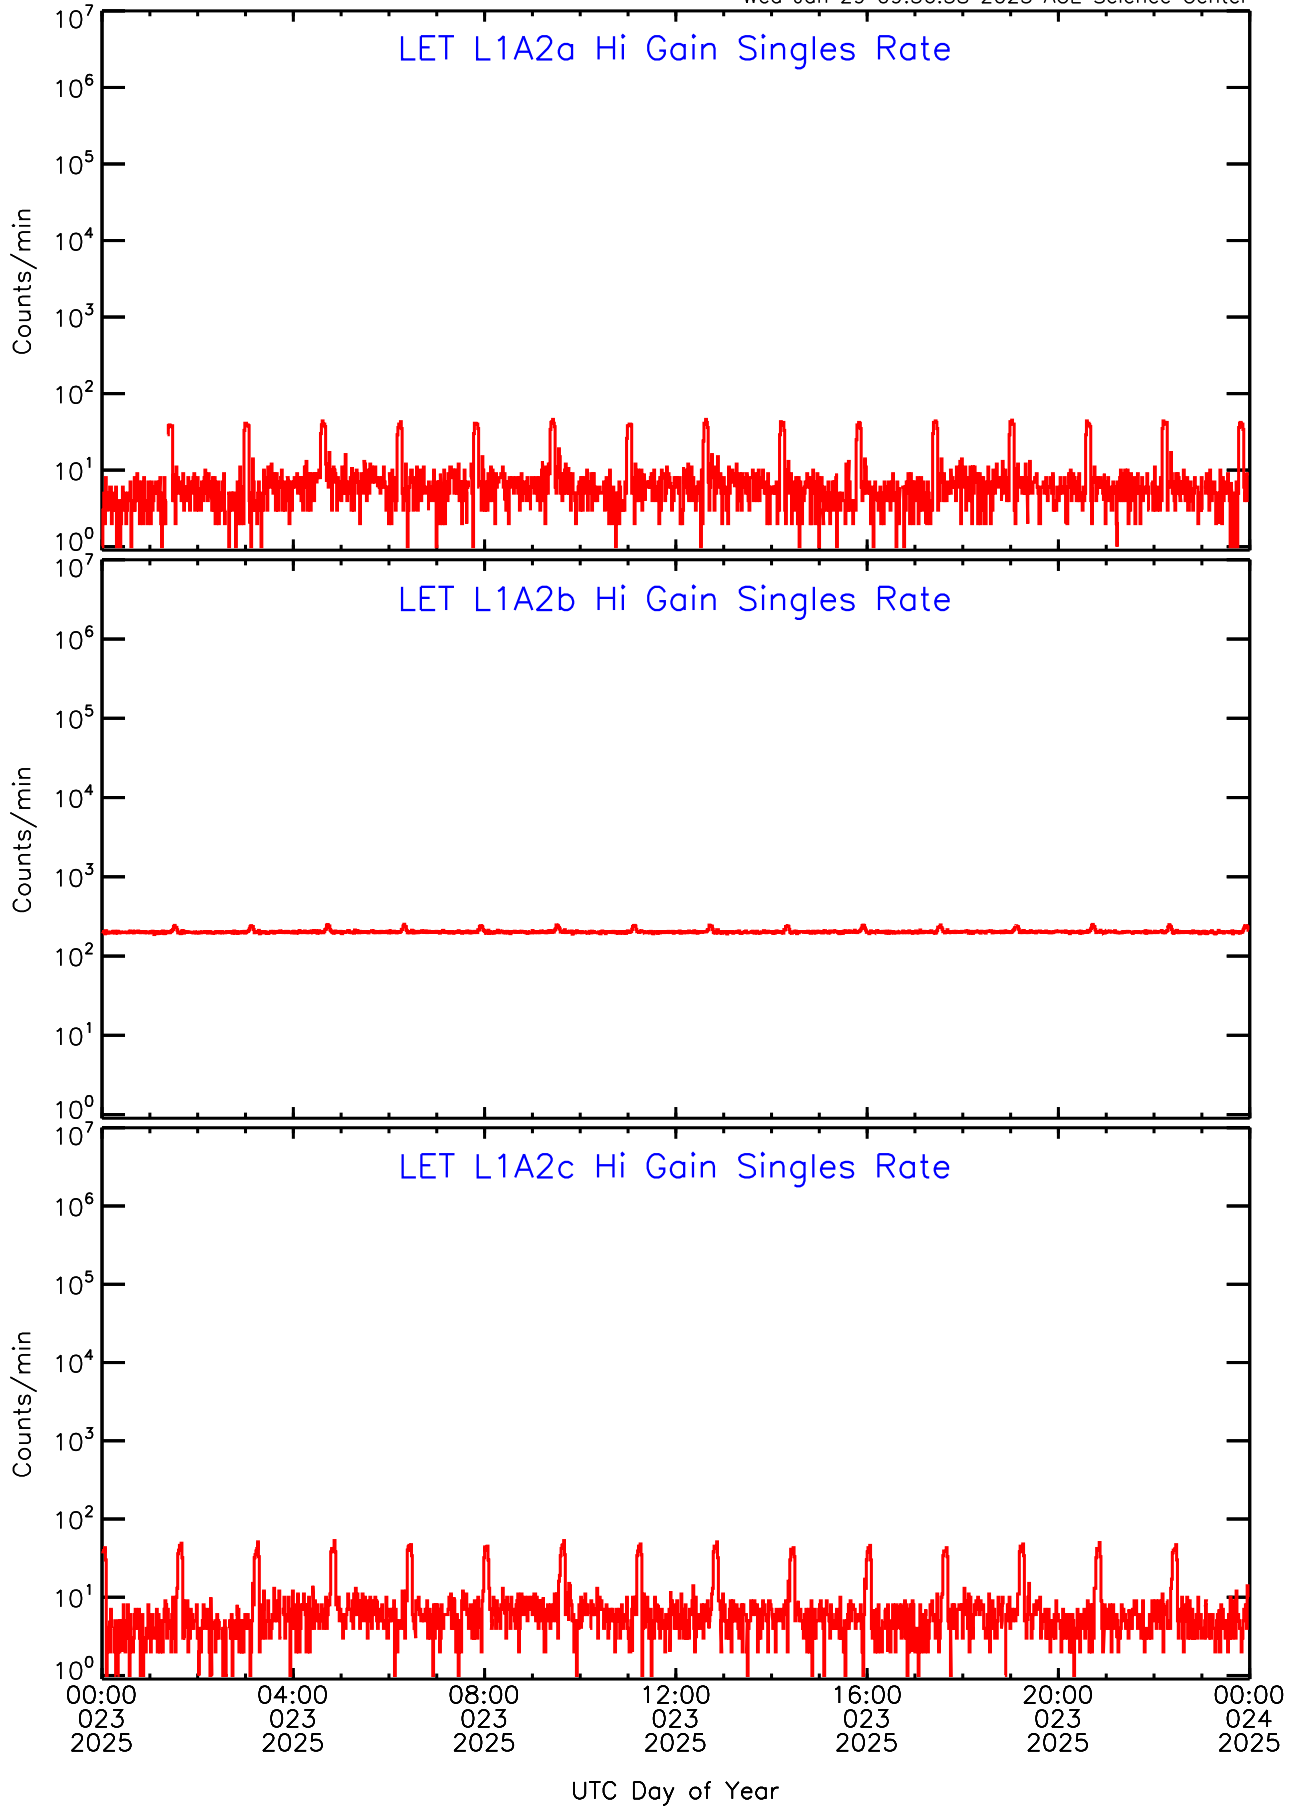

LET ahead Hi-Gain SINGLES RATES Data for 2025-023

Wed Jan 29 09:56:38 2025 ACE Science Center