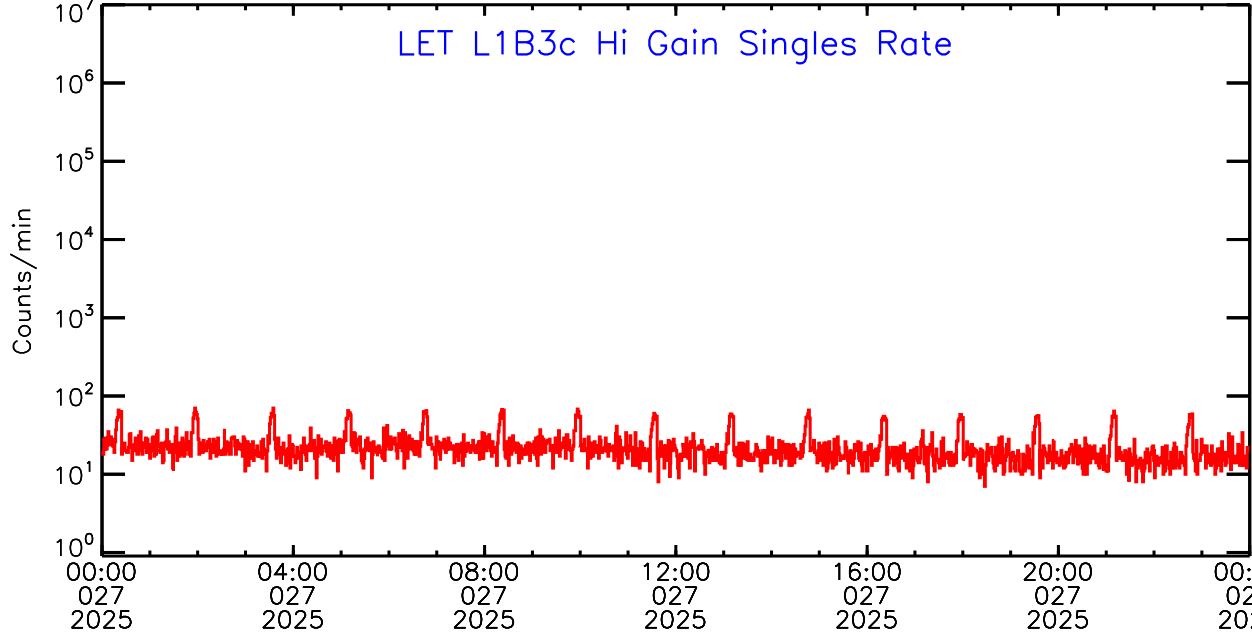

LET ahead Hi-Gain SINGLES RATES Data for 2025-027

Sun Feb 2 09:56:36 2025 ACE Science Center

UTC Day of Year