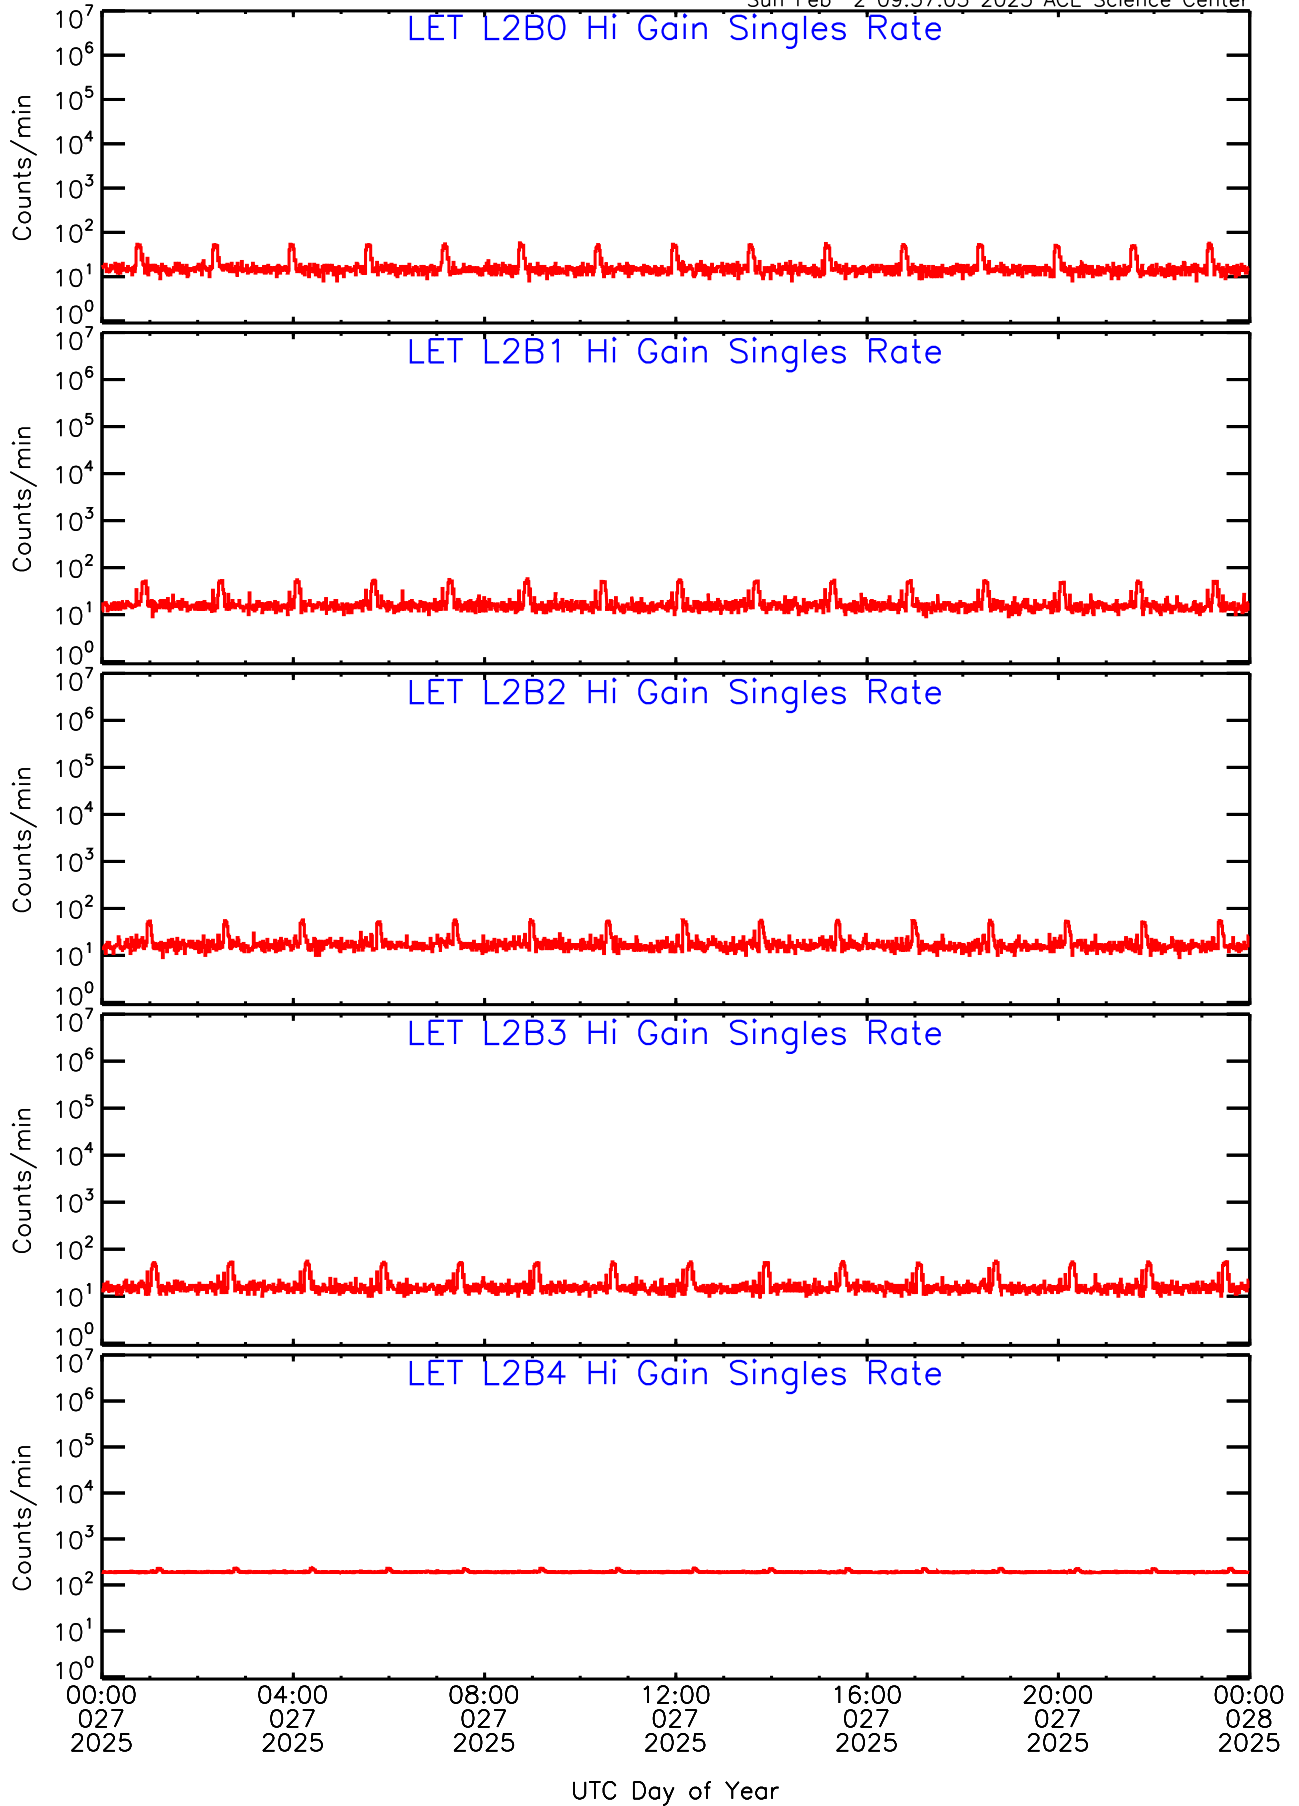

LET ahead Hi-Gain SINGLES RATES Data for 2025-027

Sun Feb 2 09:57:03 2025 ACE Science Center