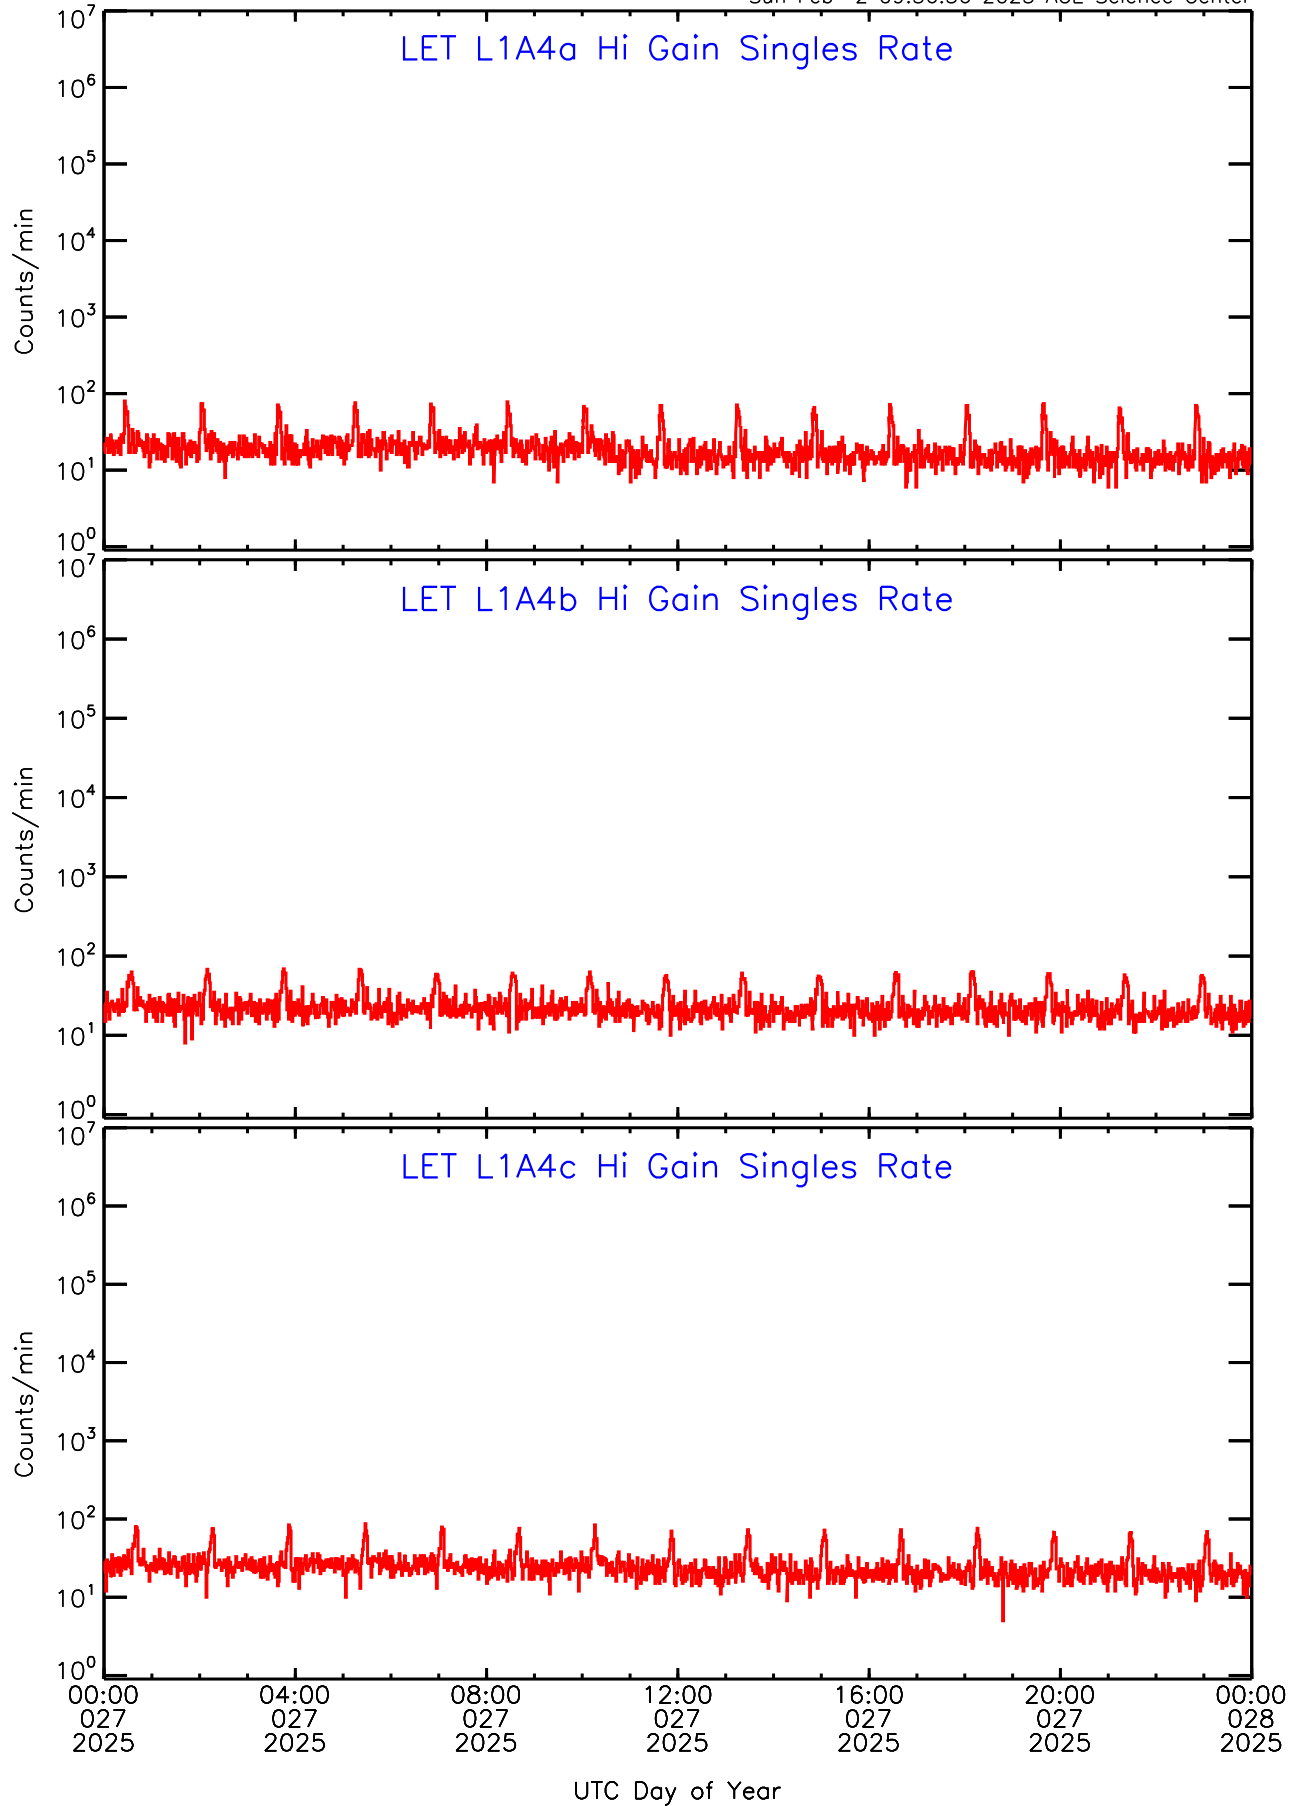

LET ahead Hi-Gain SINGLES RATES Data for 2025-027

Sun Feb 2 09:56:36 2025 ACE Science Center