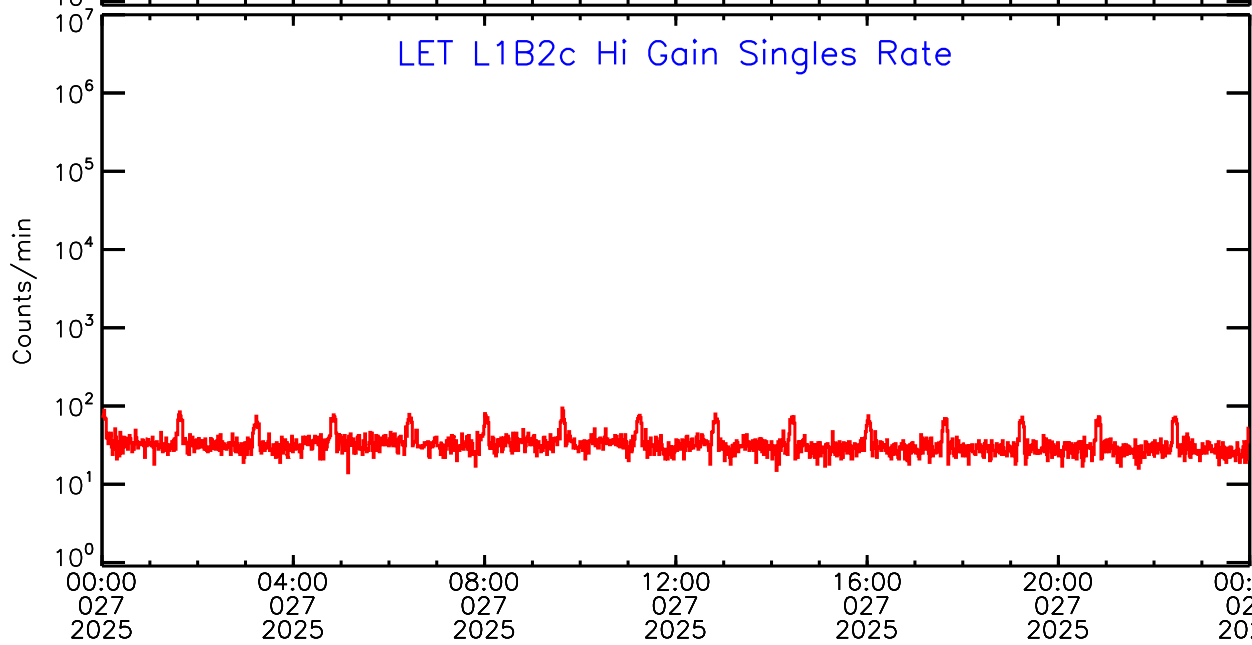

LET ahead Hi-Gain SINGLES RATES Data for 2025-027

Sun Feb 2 09:56:36 2025 ACE Science Center

00:00 027 2025   04:00 027 2025   08:00 027 2025   12:00 027 2025   16:00 027 2025   20:00 027 2025   00:00 028 2025

UTC Day of Year