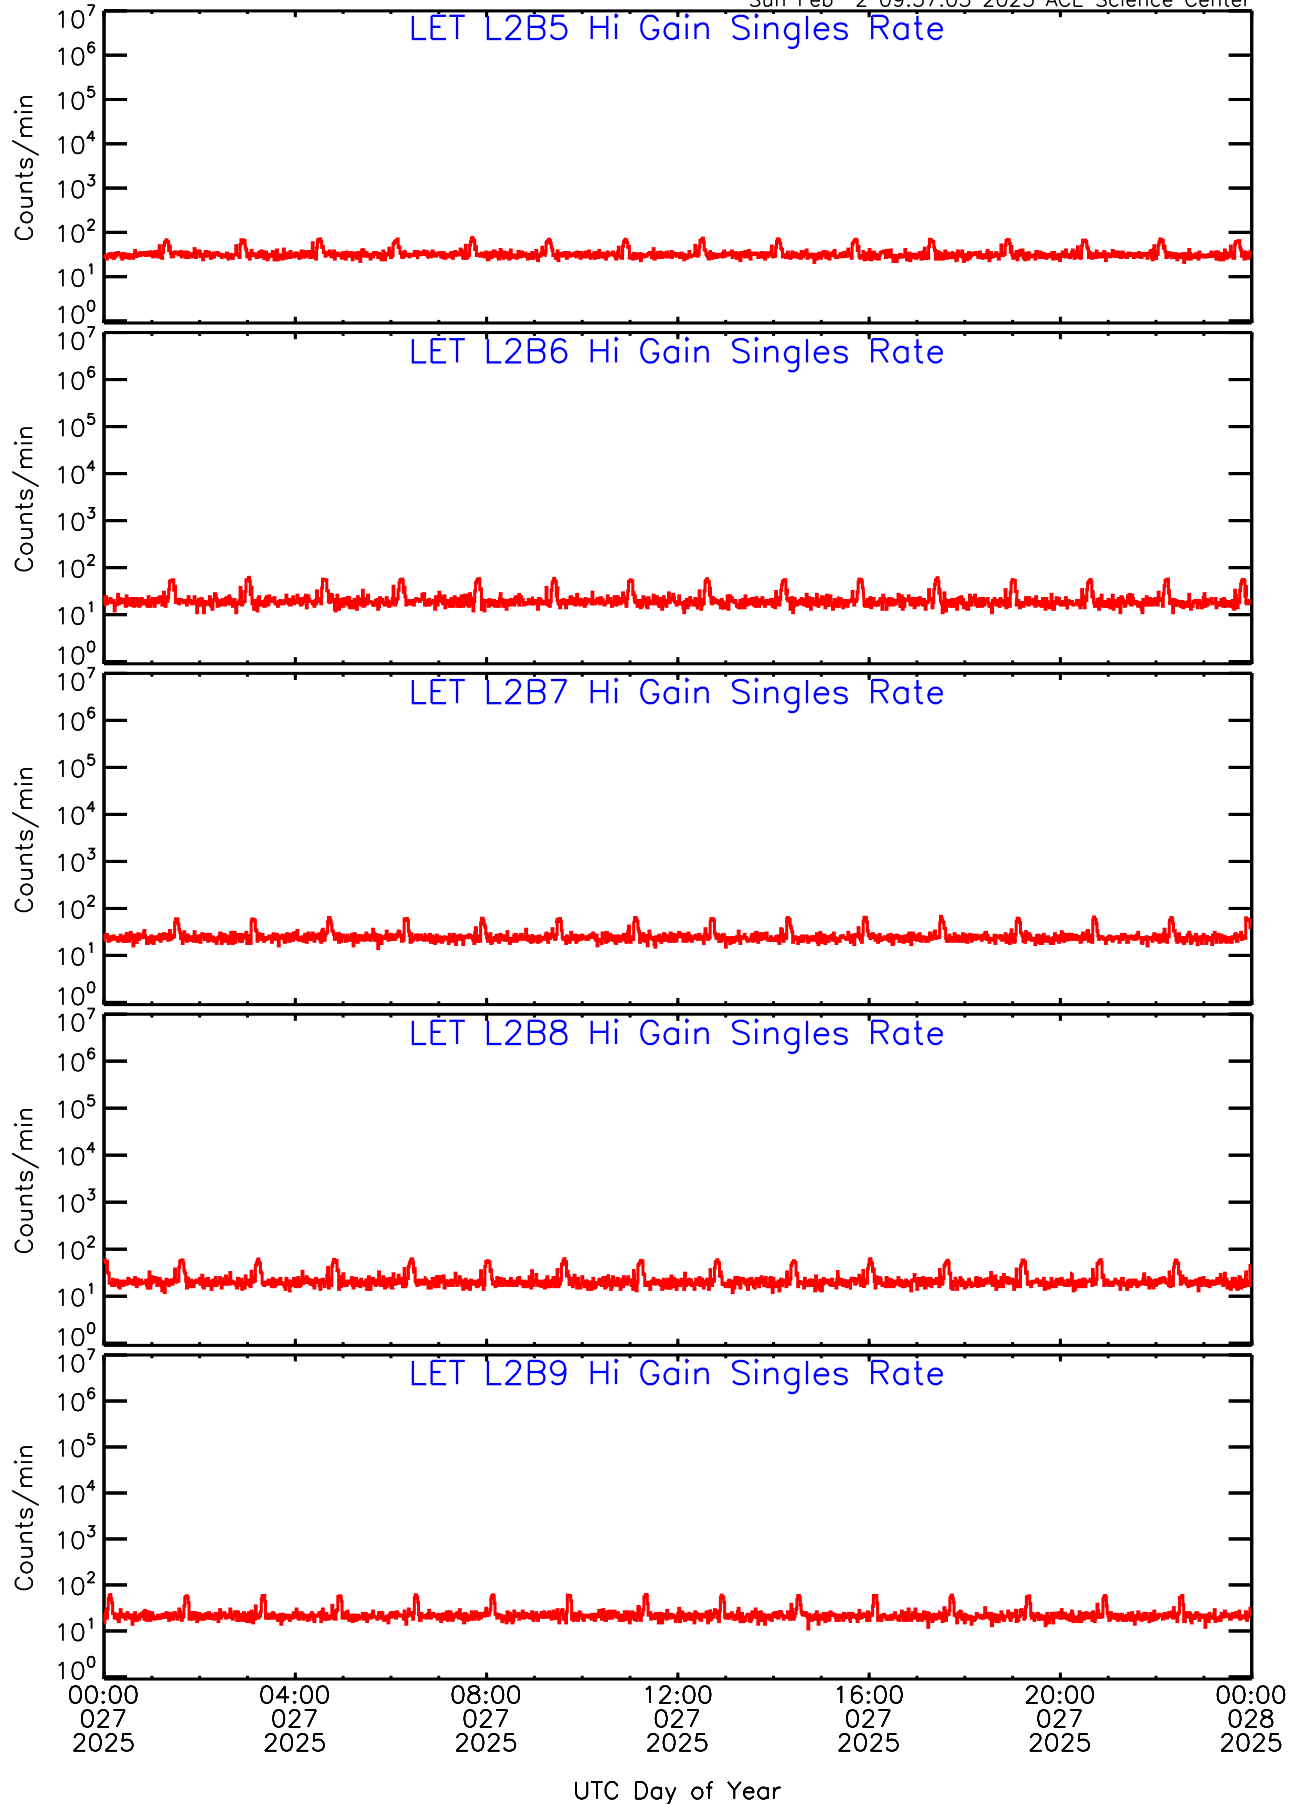

LET ahead Hi-Gain SINGLES RATES Data for 2025-027

Sun Feb 2 09:57:03 2025 ACE Science Center