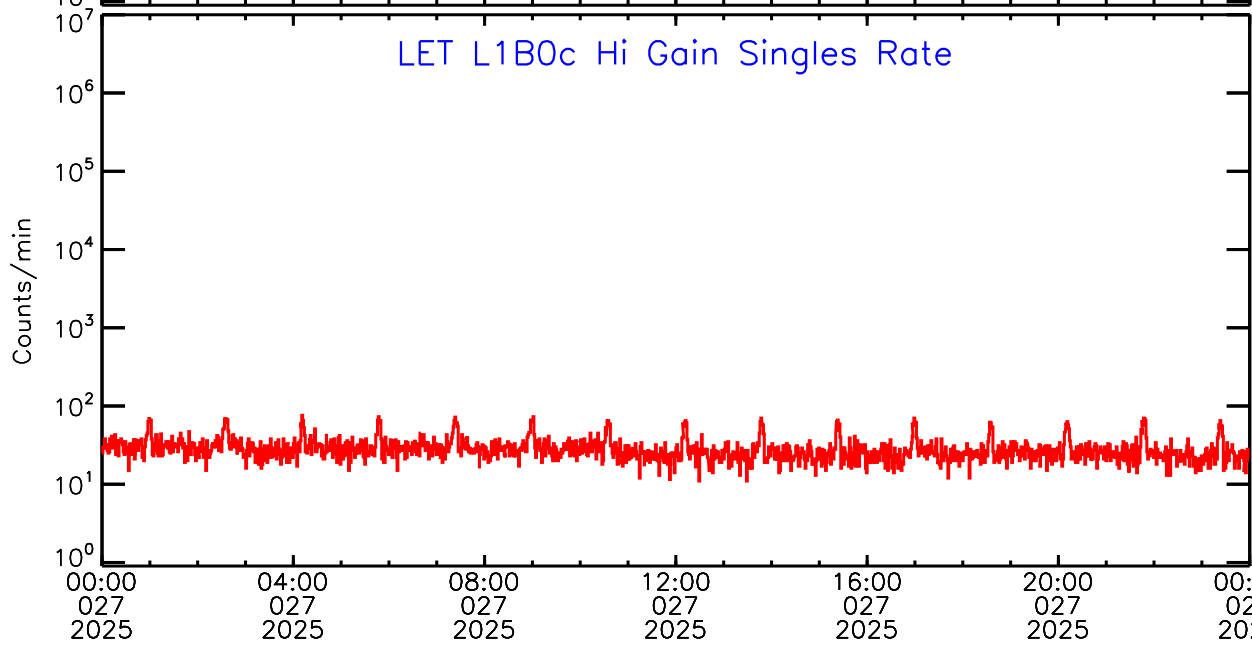

LET ahead Hi-Gain SINGLES RATES Data for 2025-027

Sun Feb 2 09:56:36 2025 ACE Science Center

UTC Day of Year