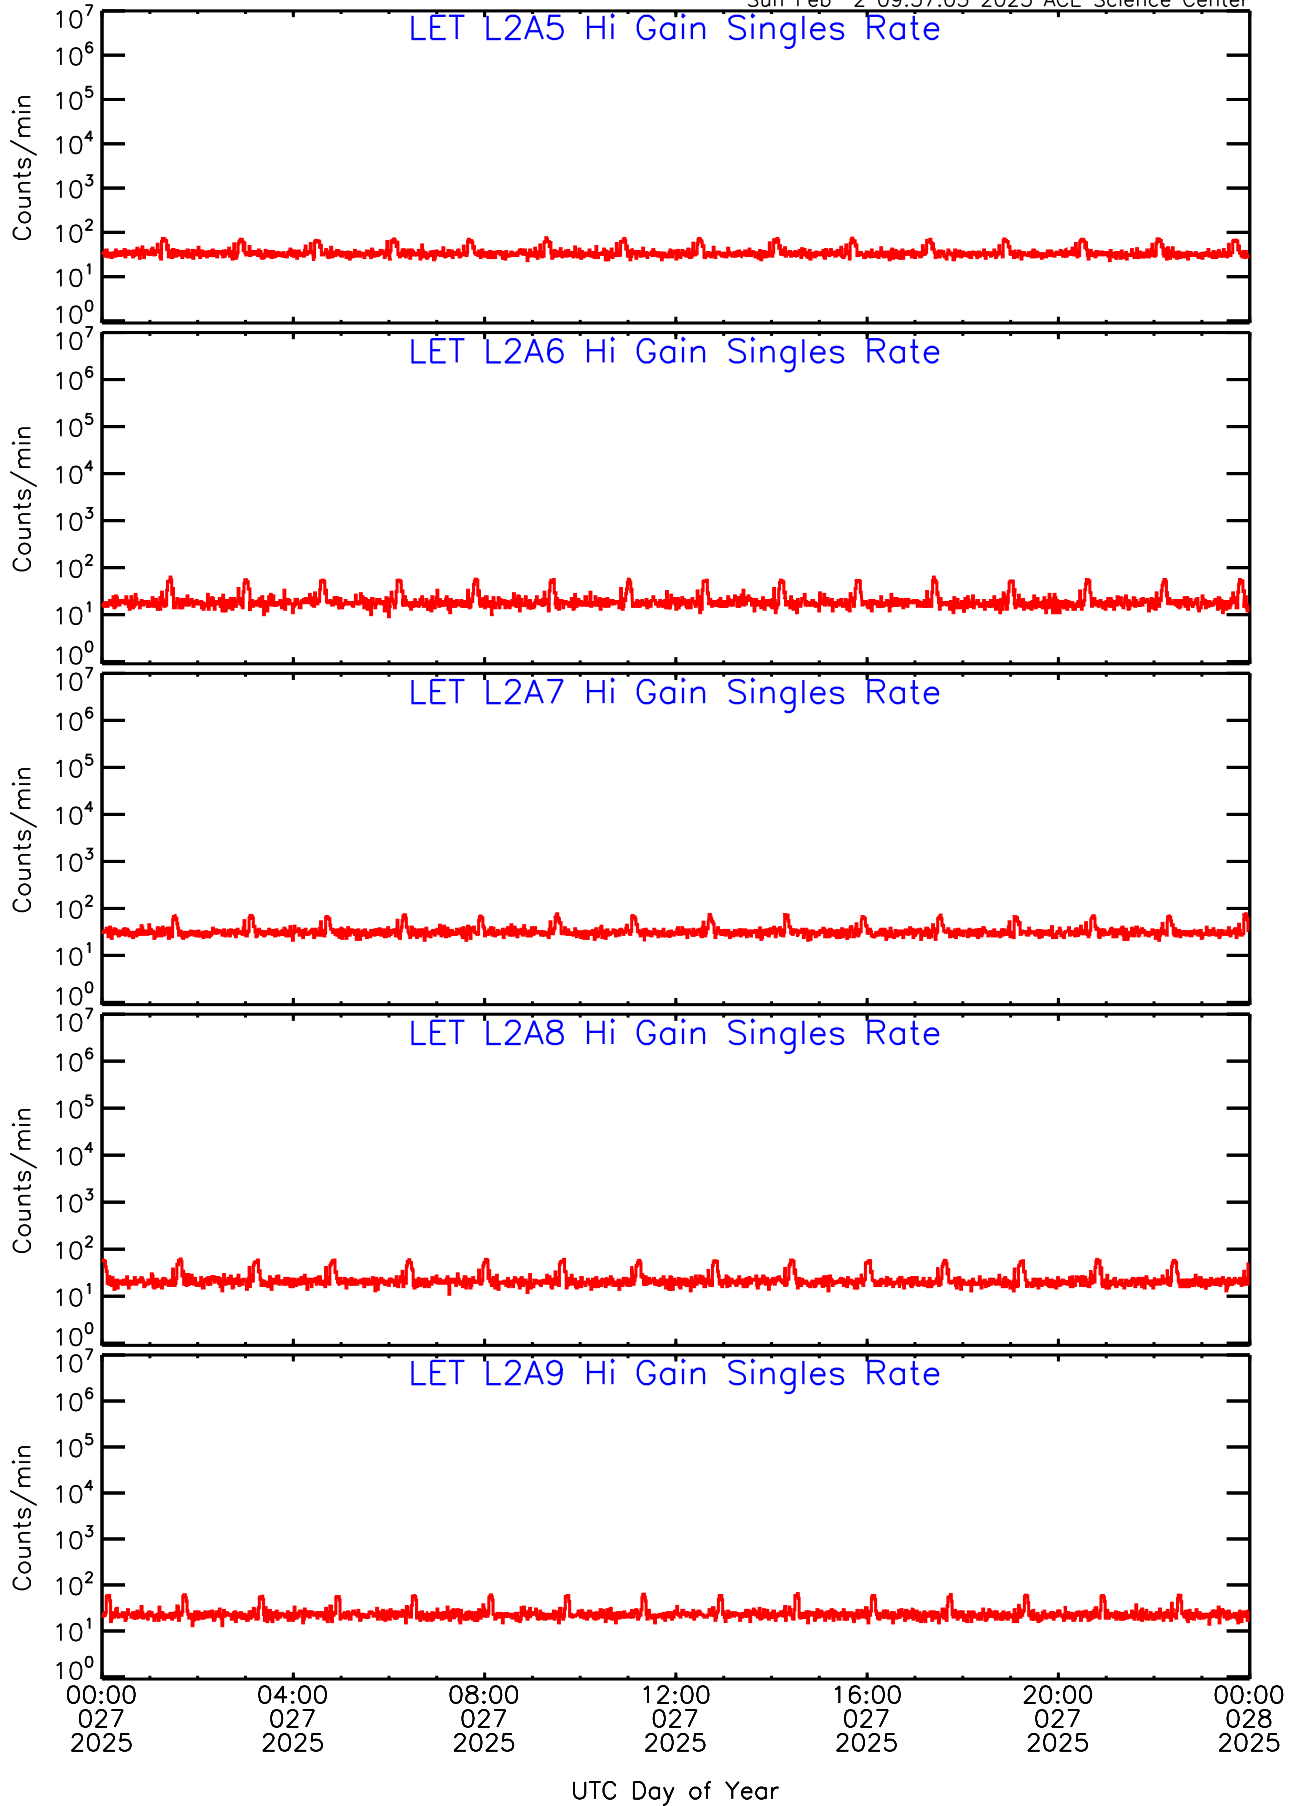

LET ahead Hi-Gain SINGLES RATES Data for 2025-027

Sun Feb 2 09:57:03 2025 ACE Science Center