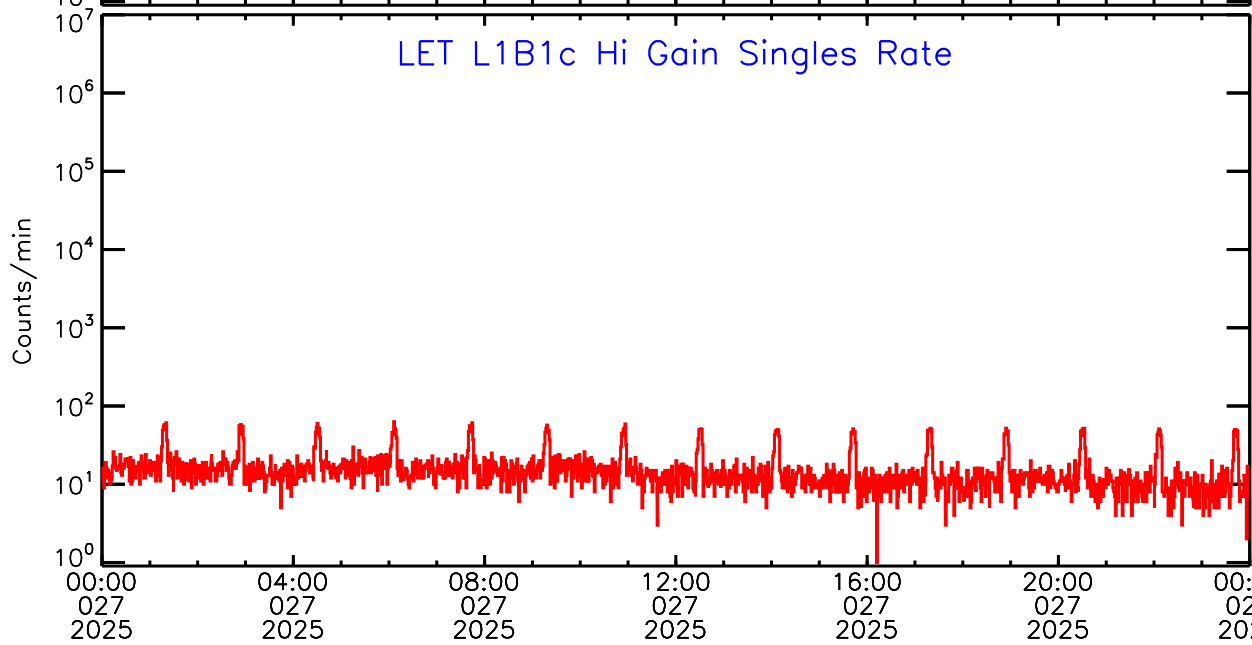

Sun Feb 2 09:56:36 2025 ACE Science Center

LET ahead Hi-Gain SINGLES RATES Data for 2025-027

Sun Feb 2 09:56:36 2025 ACE Science Center

UTC Day of Year

LET ahead Hi-Gain SINGLES RATES Data for 2025-027

Sun Feb 2 09:56:36 2025 ACE Science Center