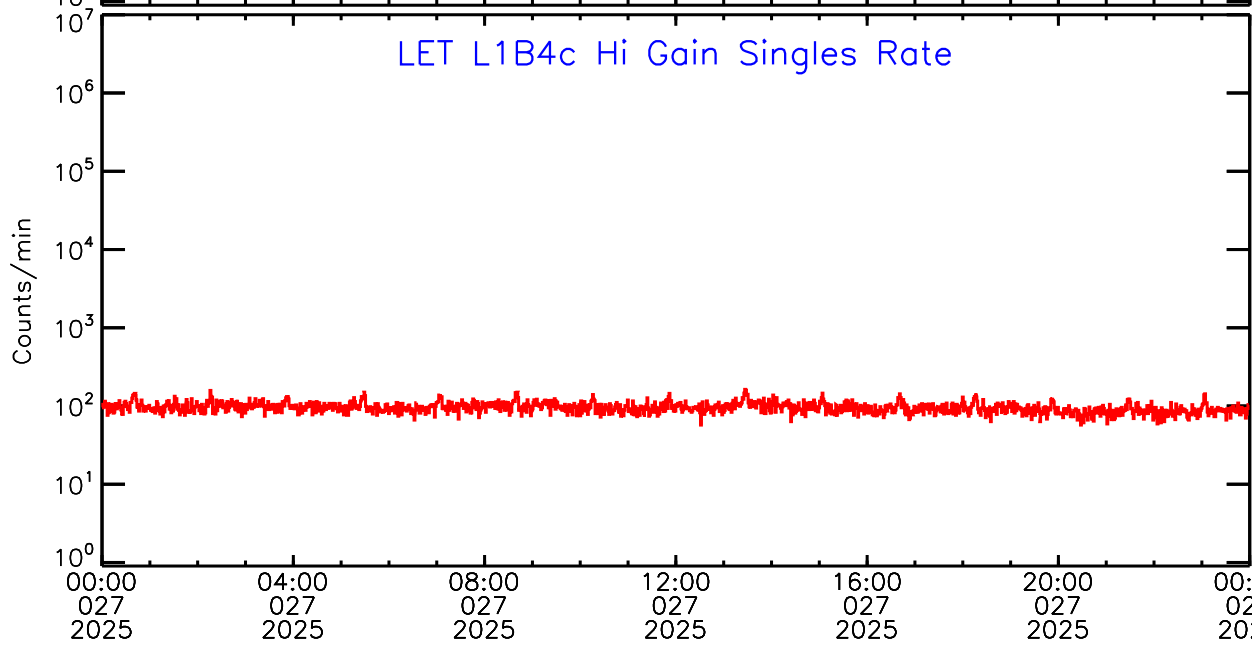

LET ahead Hi-Gain SINGLES RATES Data for 2025-027

Sun Feb 2 09:56:36 2025 ACE Science Center

UTC Day of Year

LET ahead Hi-Gain SINGLES RATES Data for 2025-027

Sun Feb 2 09:56:36 2025 ACE Science Center

UTC Day of Year