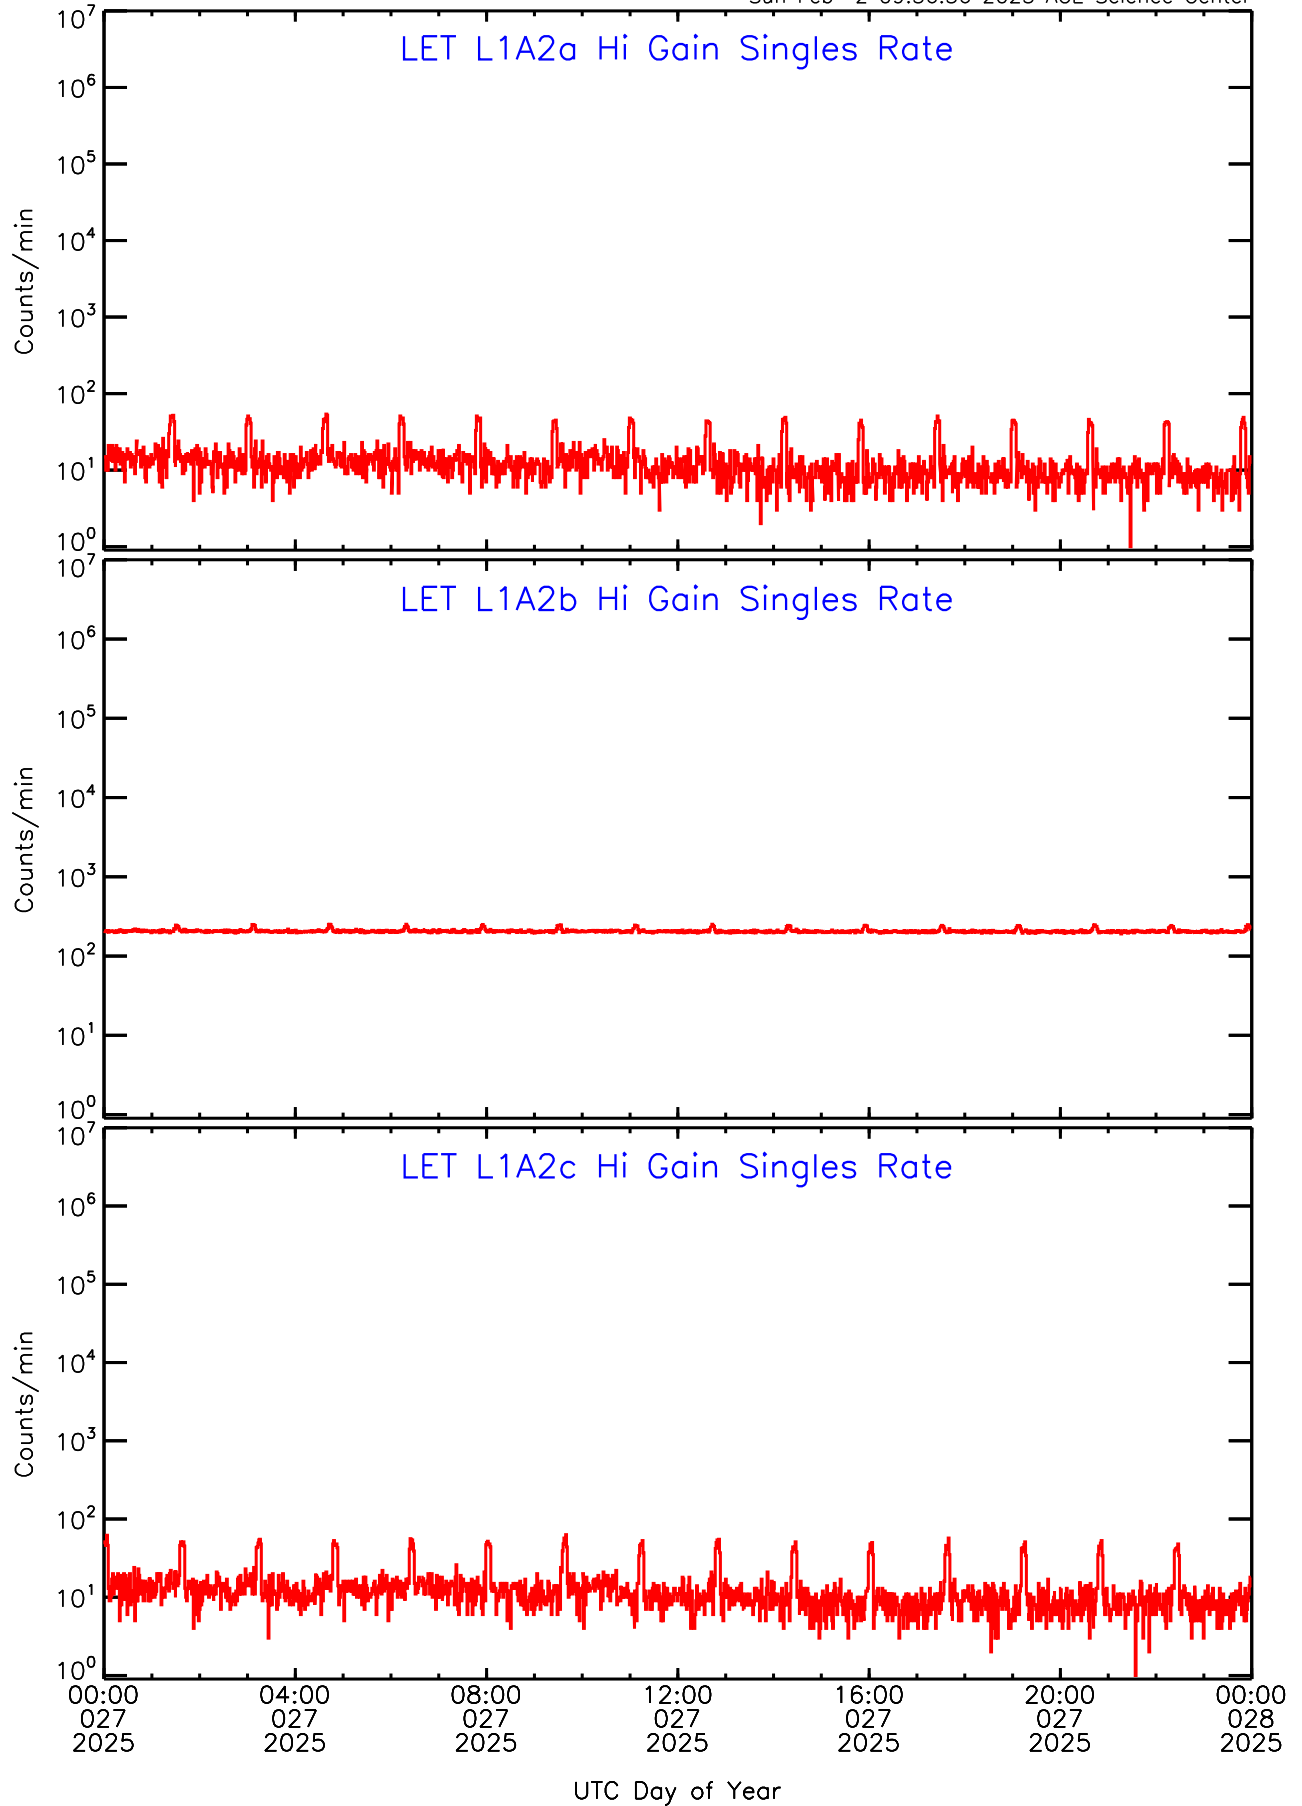

LET ahead Hi-Gain SINGLES RATES Data for 2025-027

Sun Feb 2 09:56:36 2025 ACE Science Center