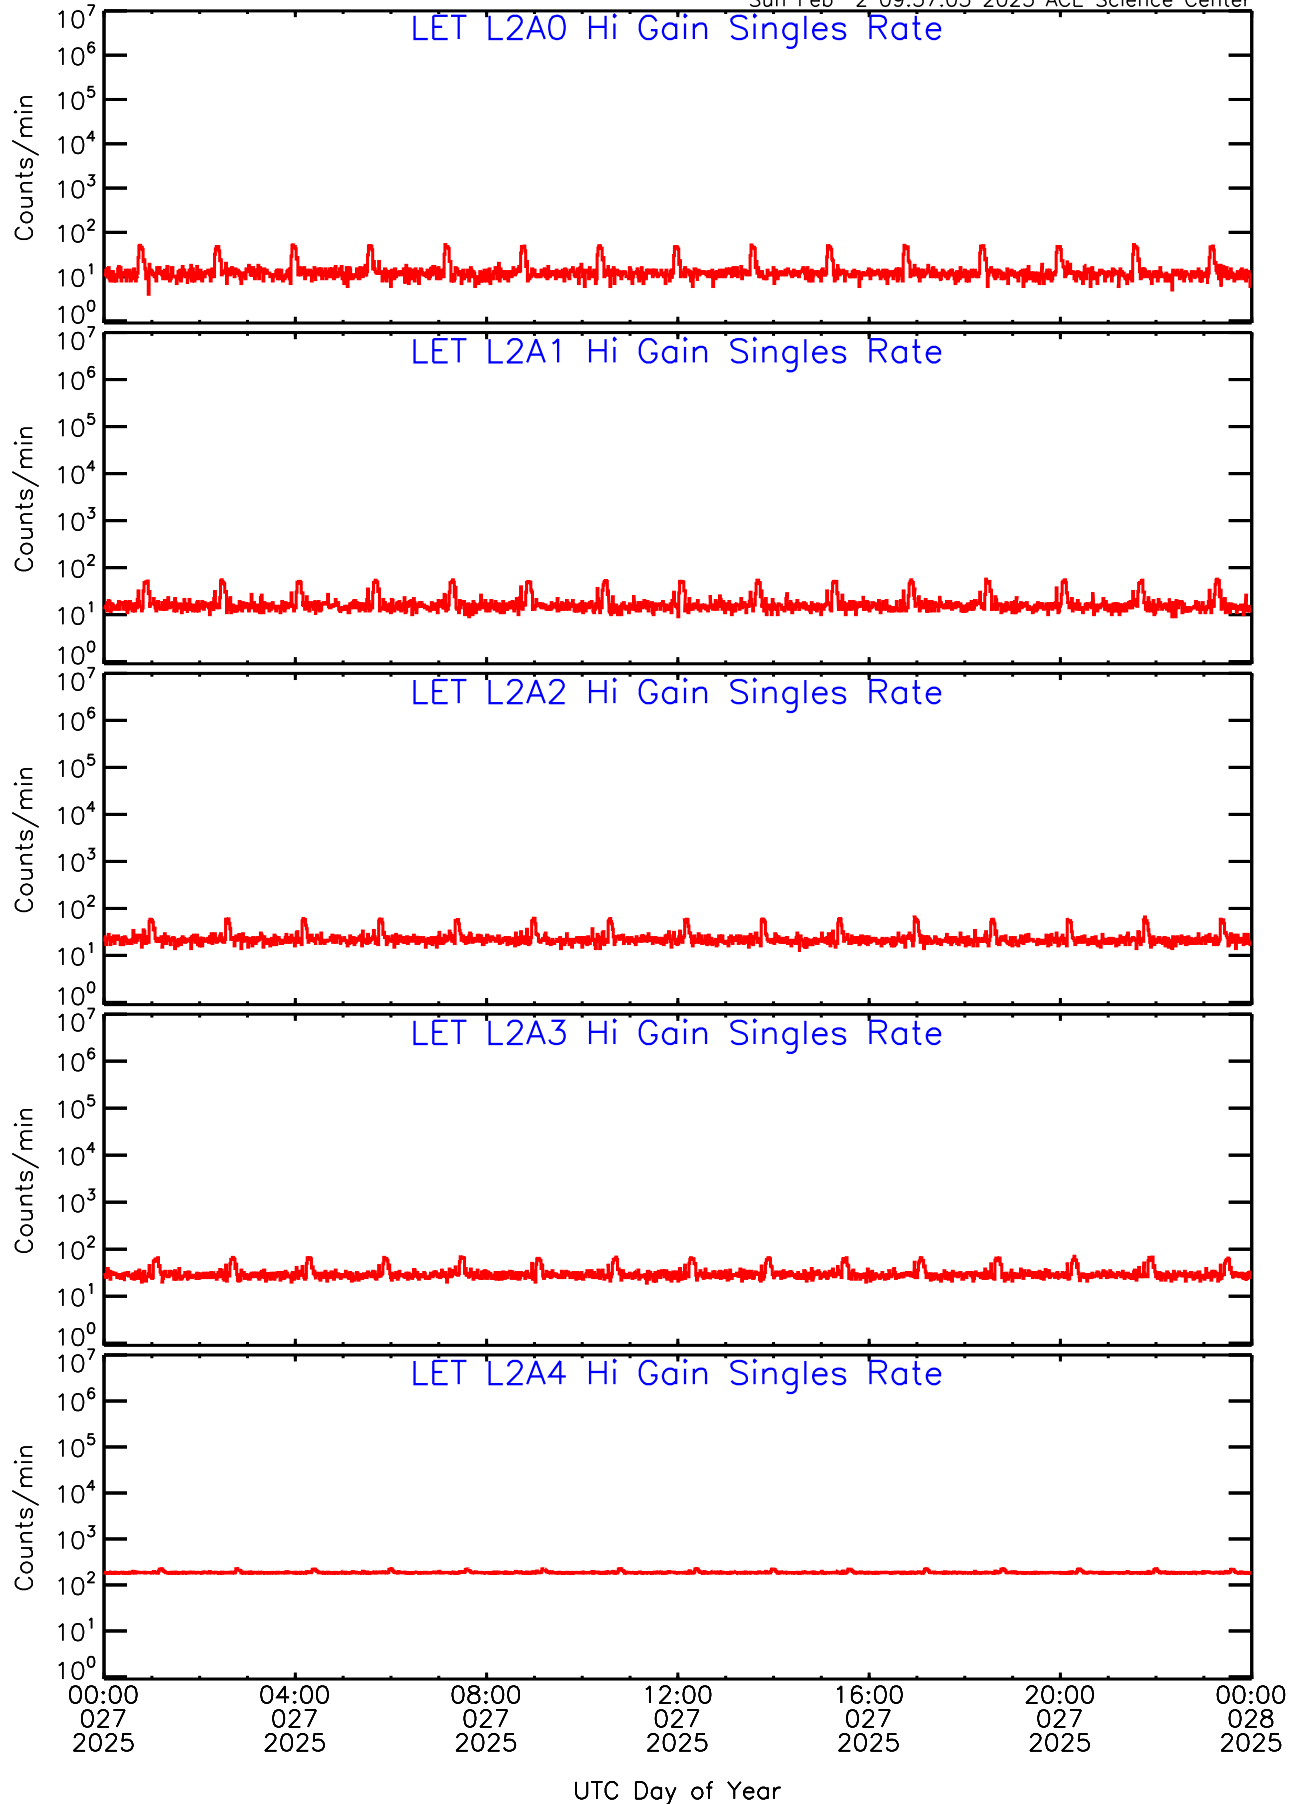

LET ahead Hi-Gain SINGLES RATES Data for 2025-027

Sun Feb 2 09:57:03 2025 ACE Science Center