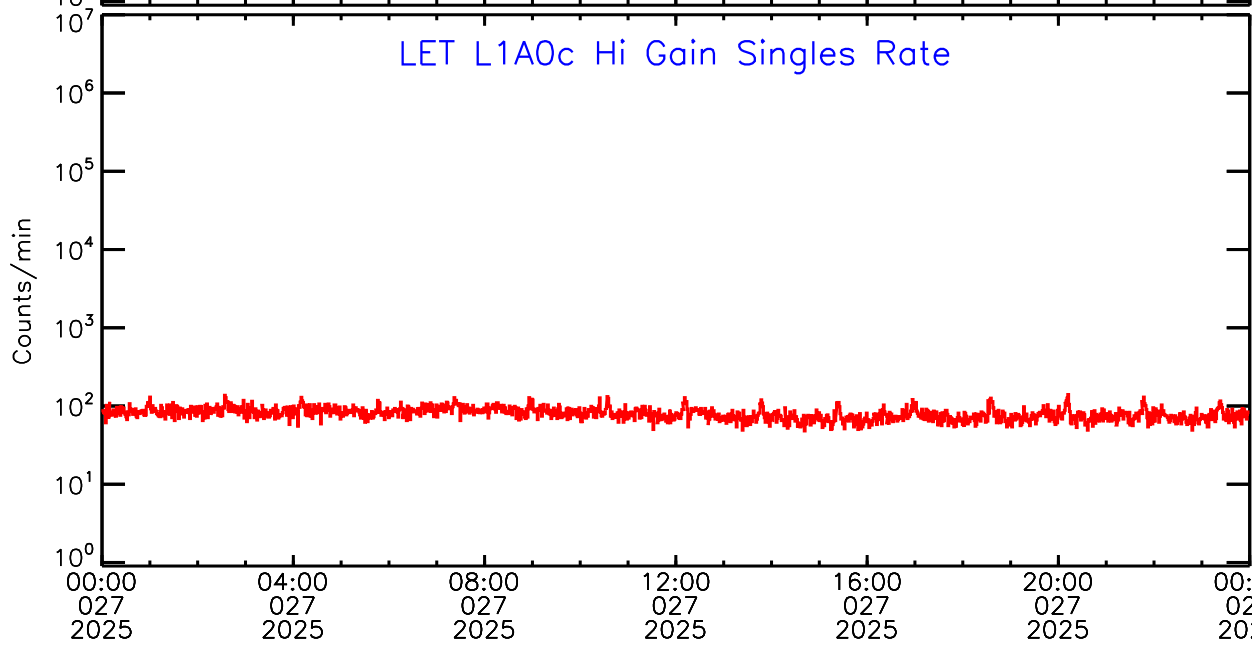

LET ahead Hi-Gain SINGLES RATES Data for 2025-027

Sun Feb 2 09:56:36 2025 ACE Science Center

UTC Day of Year

LET ahead Hi-Gain SINGLES RATES Data for 2025-027

Sun Feb 2 09:56:36 2025 ACE Science Center

00:00 027 2025 04:00 027 2025 08:00 027 2025 12:00 027 2025 16:00 027 2025 20:00 027 2025 00:00 028 2025