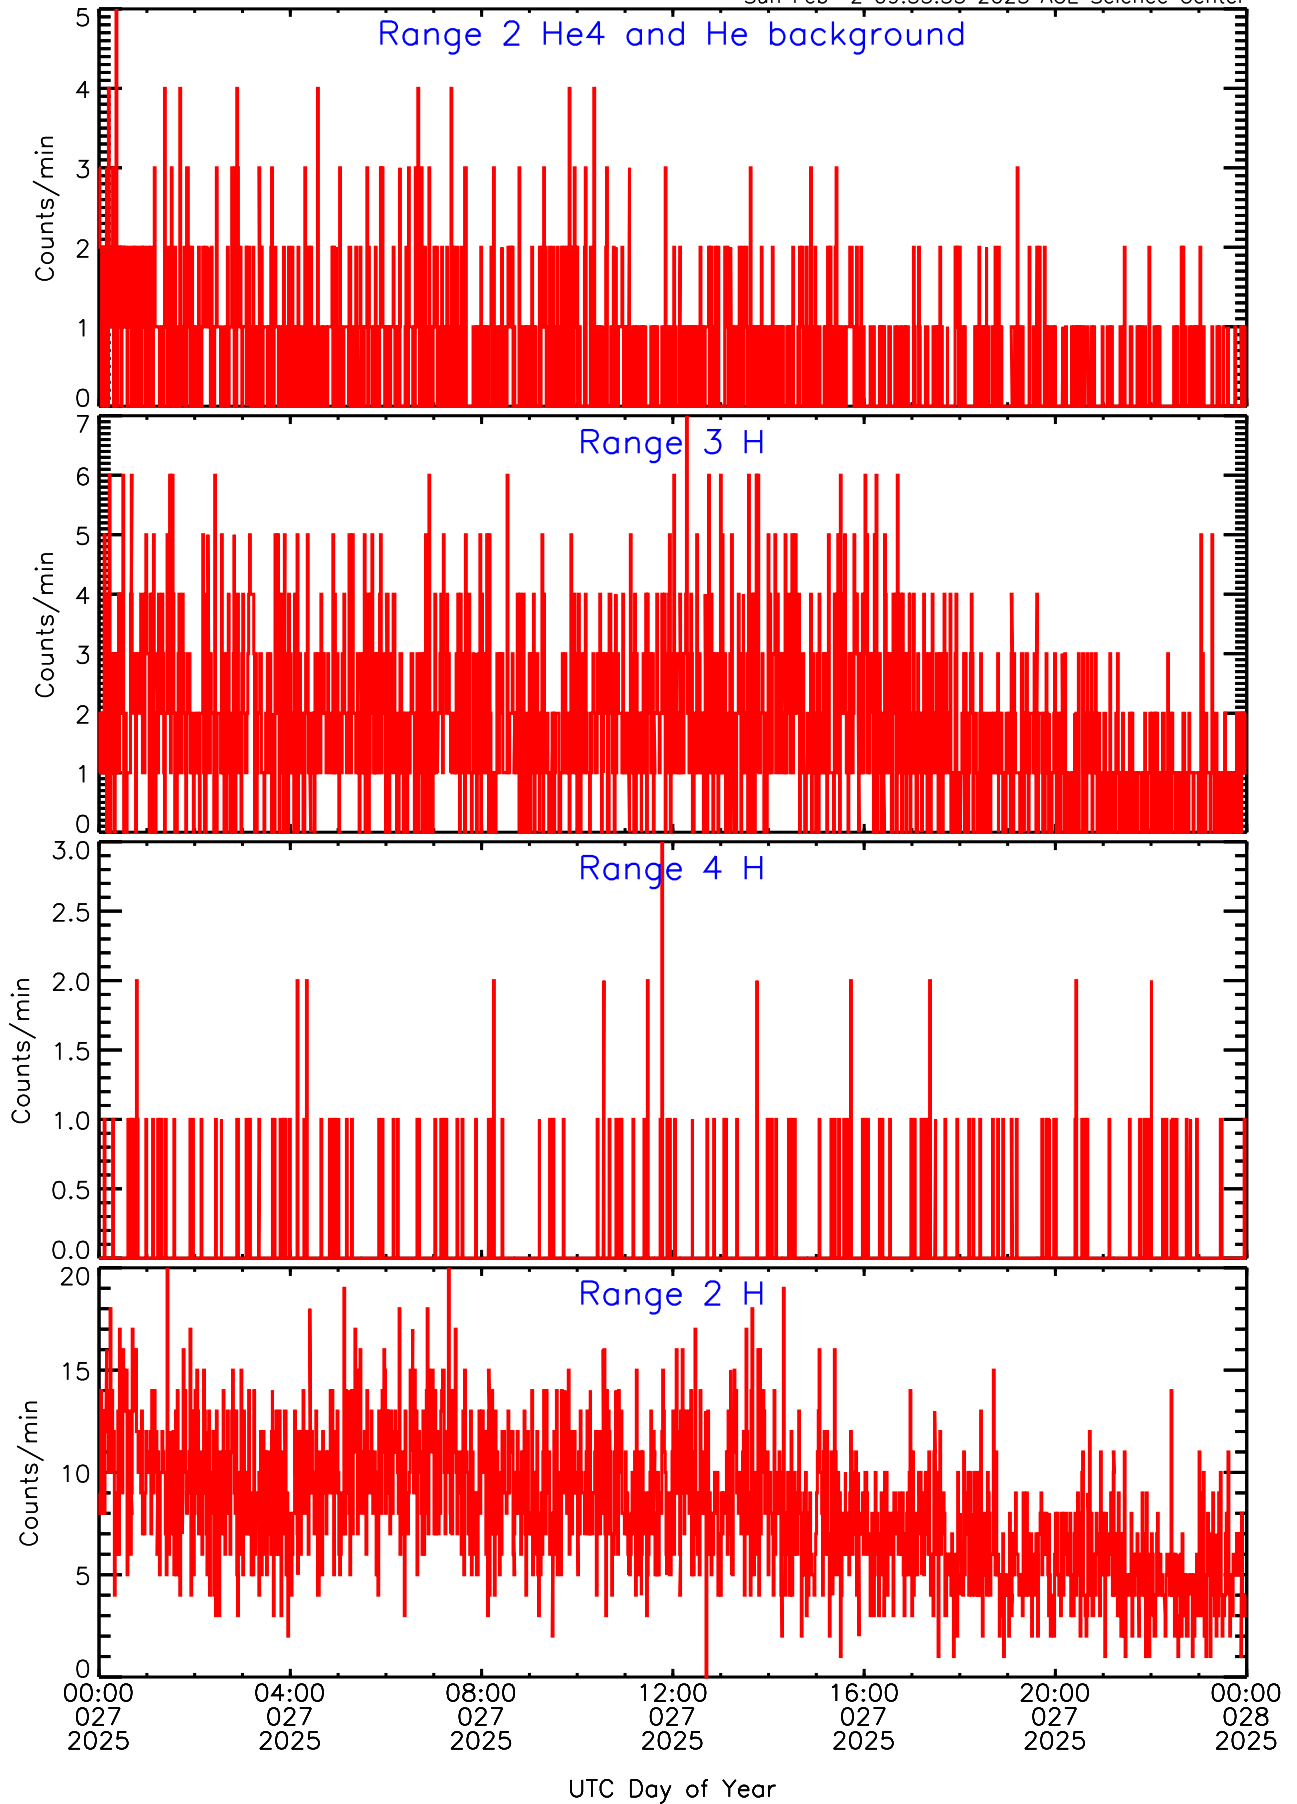

LET ahead Livetime/Trigger Data for 2025-027

Sun Feb 2 09:56:19 2025 ACE Science Center

LET ahead EVPRATES Data for 2025-027

Sun Feb 2 09:55:36 2025 ACE Science Center

LET ahead EVPRATES Data for 2025-027

Sun Feb 2 09:55:36 2025 ACE Science Center

LET ahead EVPRATES Data for 2025-027

Sun Feb 2 09:55:36 2025 ACE Science Center

LET ahead EVPRATES Data for 2025-027

Sun Feb 2 09:55:36 2025 ACE Science Center

LET ahead BUFRATES Data for 2025-027

Sun Feb 2 09:55:55 2025 ACE Science Center

LET ahead BUFRATES Data for 2025-027

Sun Feb 2 09:55:55 2025 ACE Science Center

LET ahead BUFRATES Data for 2025-027

Sun Feb 2 09:55:55 2025 ACE Science Center

LET ahead BUFRATES Data for 2025-027